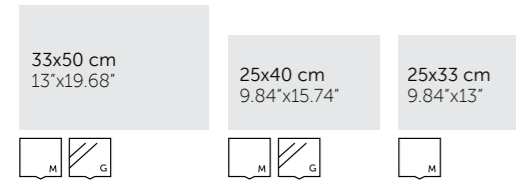

ROMA

Red Body Ceramic Tiles

Sizes