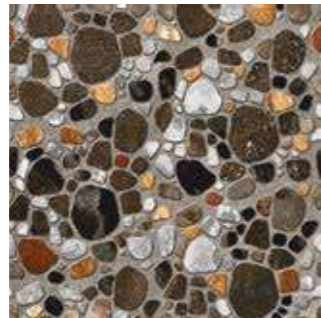

Colours (DEBRUS)

debrus grey