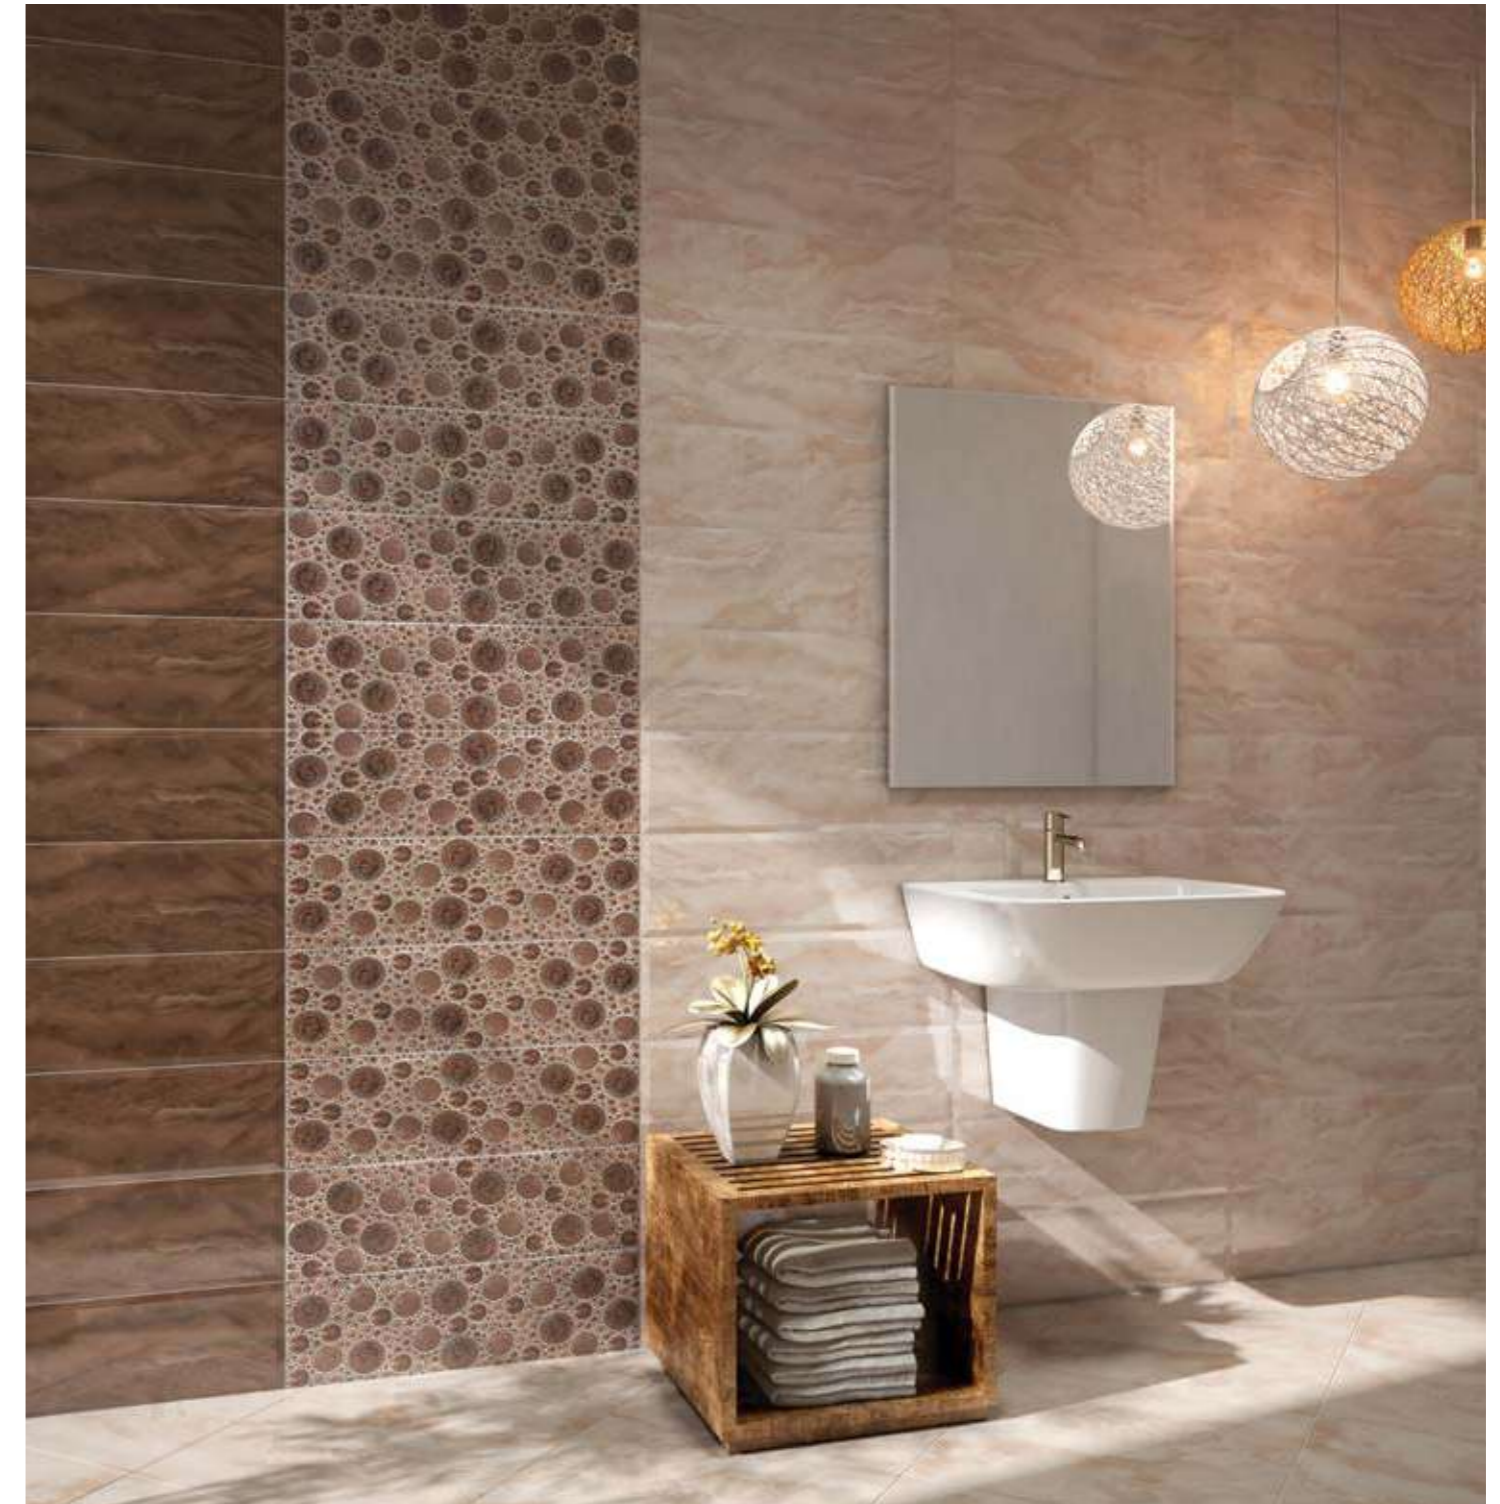

ETIOS

Red Body Ceramic Tiles

Sizes

20x60 cm
7.87"x23.62"

Colours

Decors

Red Body Ceramic Tiles

Matching Floor Tiles

Wall: Etios Ivory 20x60 cm, Etios Brown 20x60 cm, Etios Decor 20x30 cm
Floor: Etios Ivory 33x33 cm

Name	Code	Size(CM)	Name	Code	Code	Name	Code	Size(CM)
etios ivory	A26RZETI-IV0.GBU	20x60	etios decor	A26RZETI-BR0.GDU	20x60	etios ivory	A04RZETI-IV0.MOU	33x33
etios brown	A26RZETI-BR0.GBU	20x60