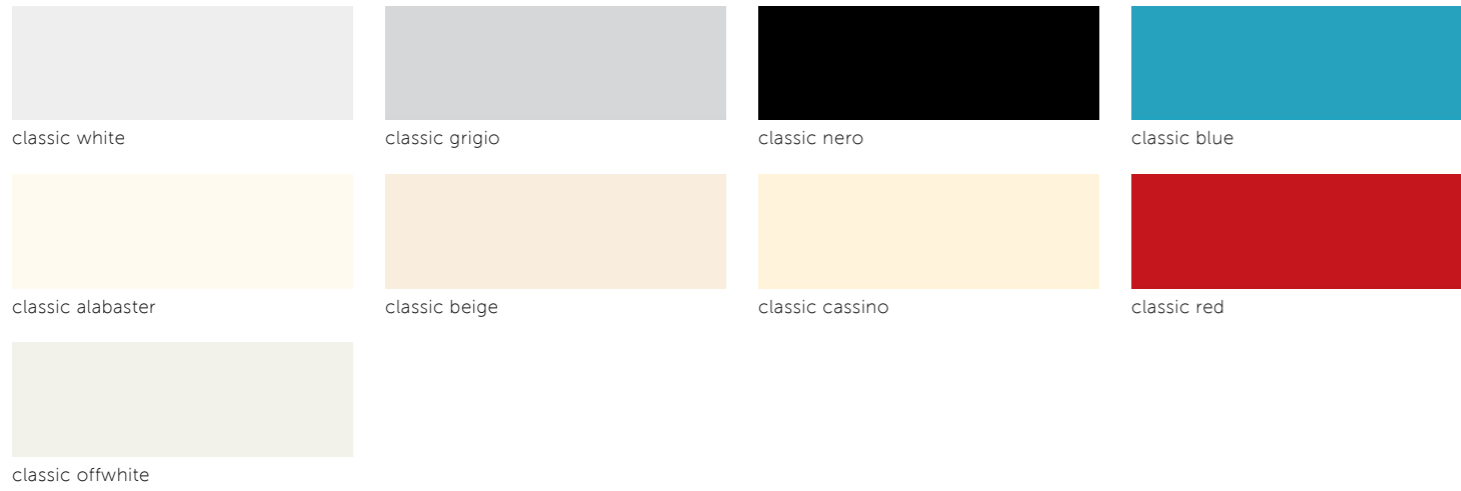

CLASSIC

White Body Ceramic Tiles

Sizes

10x30 cm
3.93"x11.81"

Colours