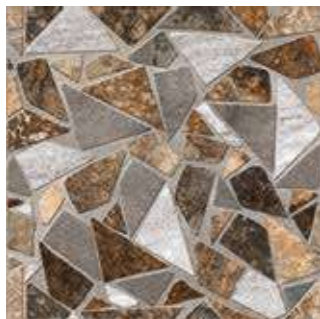

13MM THICKNESS

Colours (CORTES)

cortes grey

Colours (DEBRUS)

debrus grey

Colours (OCTAVE)

octave grey

octave beige