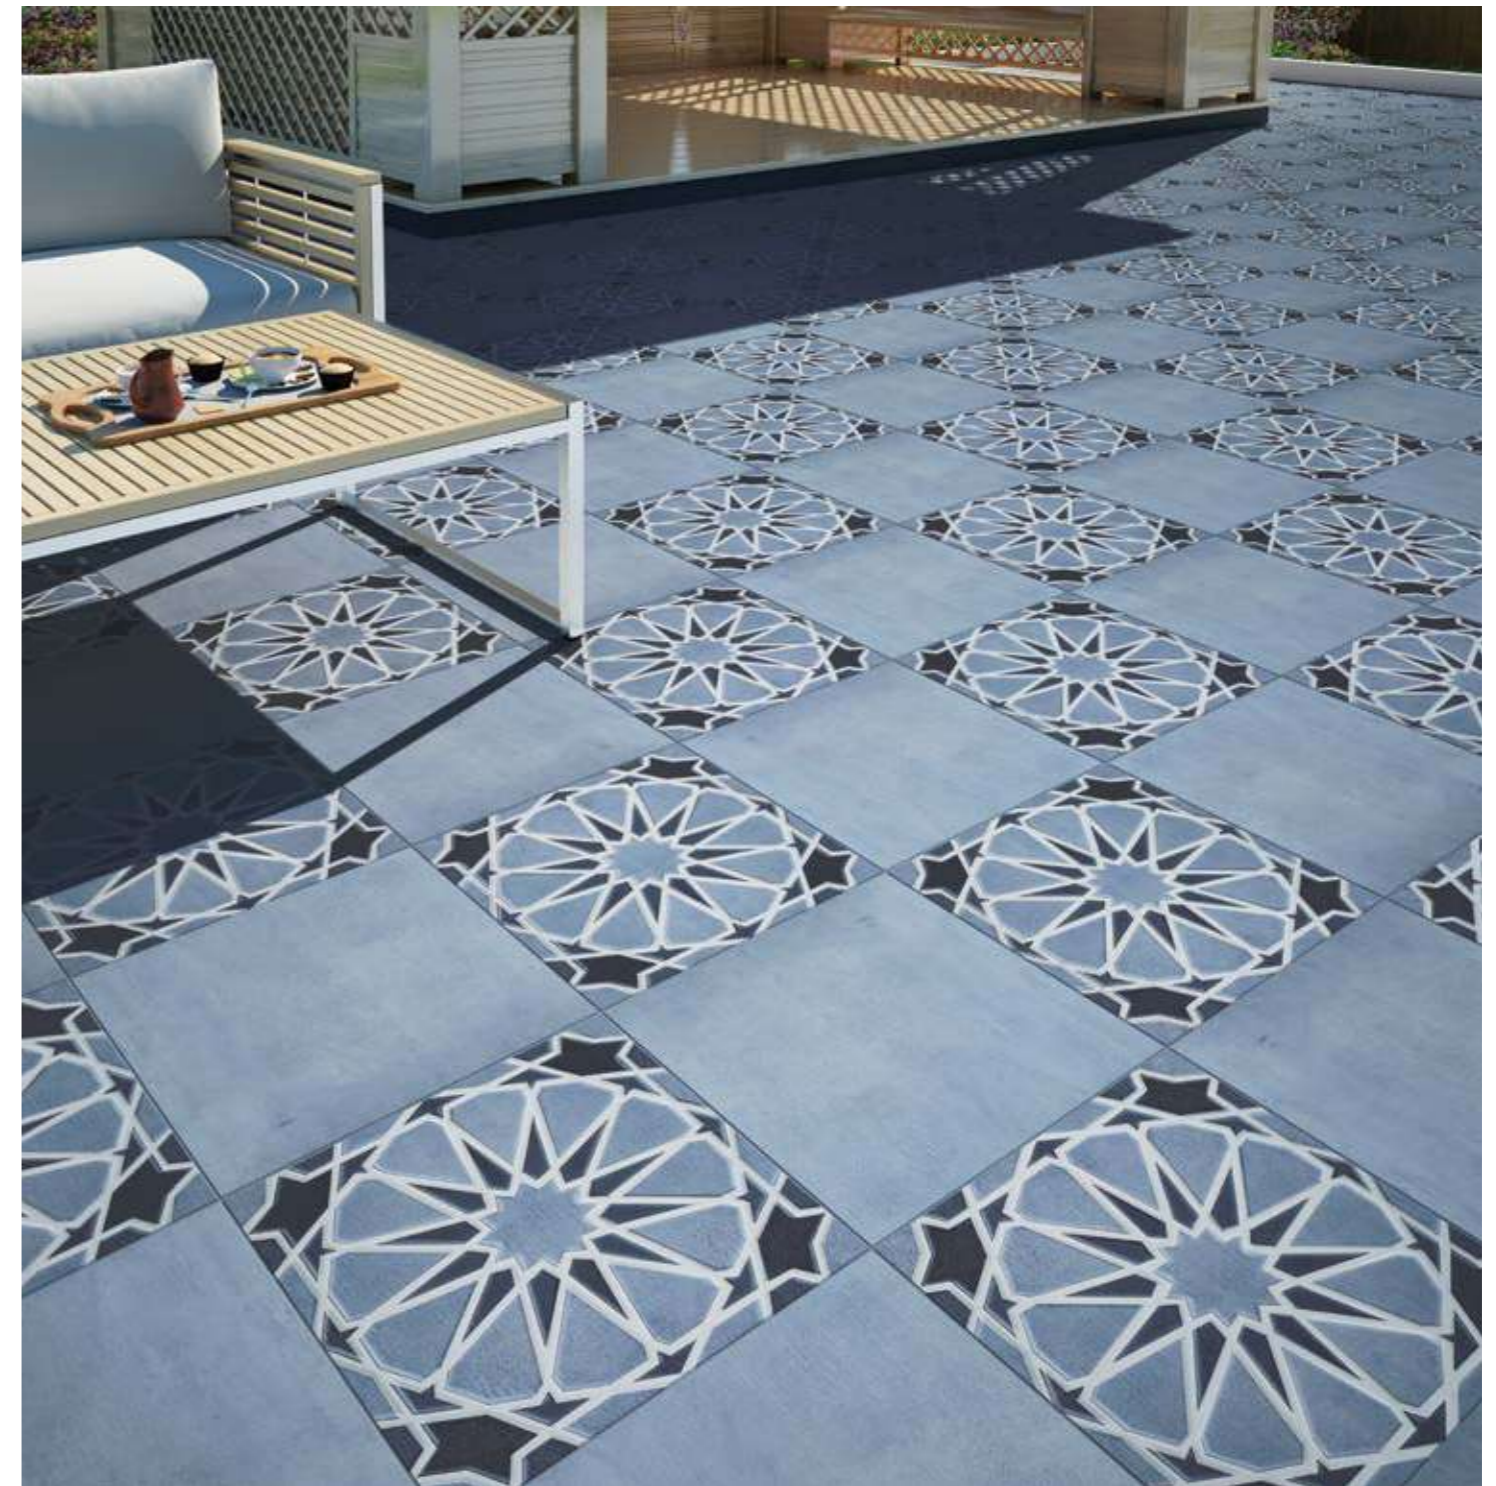

HEAVY DUTY

Red Body Ceramic Tiles

Sizes

41.6x41.6 cm
16.37"x16.37"

13MM THICKNESS

Colours (HAYAT)

Decors (HAYAT)

Colours (JABAL)

Name	Code	Size(CM)	Name	Code	Size(CM)	Name	Code	Size(CM)
hayat blue	A07RZHAY-BL0.MDT1U	41.6x41.6	hayat blue decor	A07RZHAY-BL1.MDT1U	41.6x41.6	jabal grey	A07RZJAB-GY0.MDT1U	41.6x41.6
hayat ivory	A07RZHAY-IV0.MDT1U	41.6x41.6	hayat ivory decor	A07RZHAY-IV1.MDT1U	41.6x41.6	jabal beige	A07RZJAB-BE0.MDT1U	41.6x41.6
hayat yellow	A07RZHAY-YE0.MDT1U	41.6x41.6	hayat yellow decor	A07RZHAY-YE1.MDT1U	41.6x41.6			
hayat brown	A07RZHAY-BR0.MDT1U	41.6x41.6