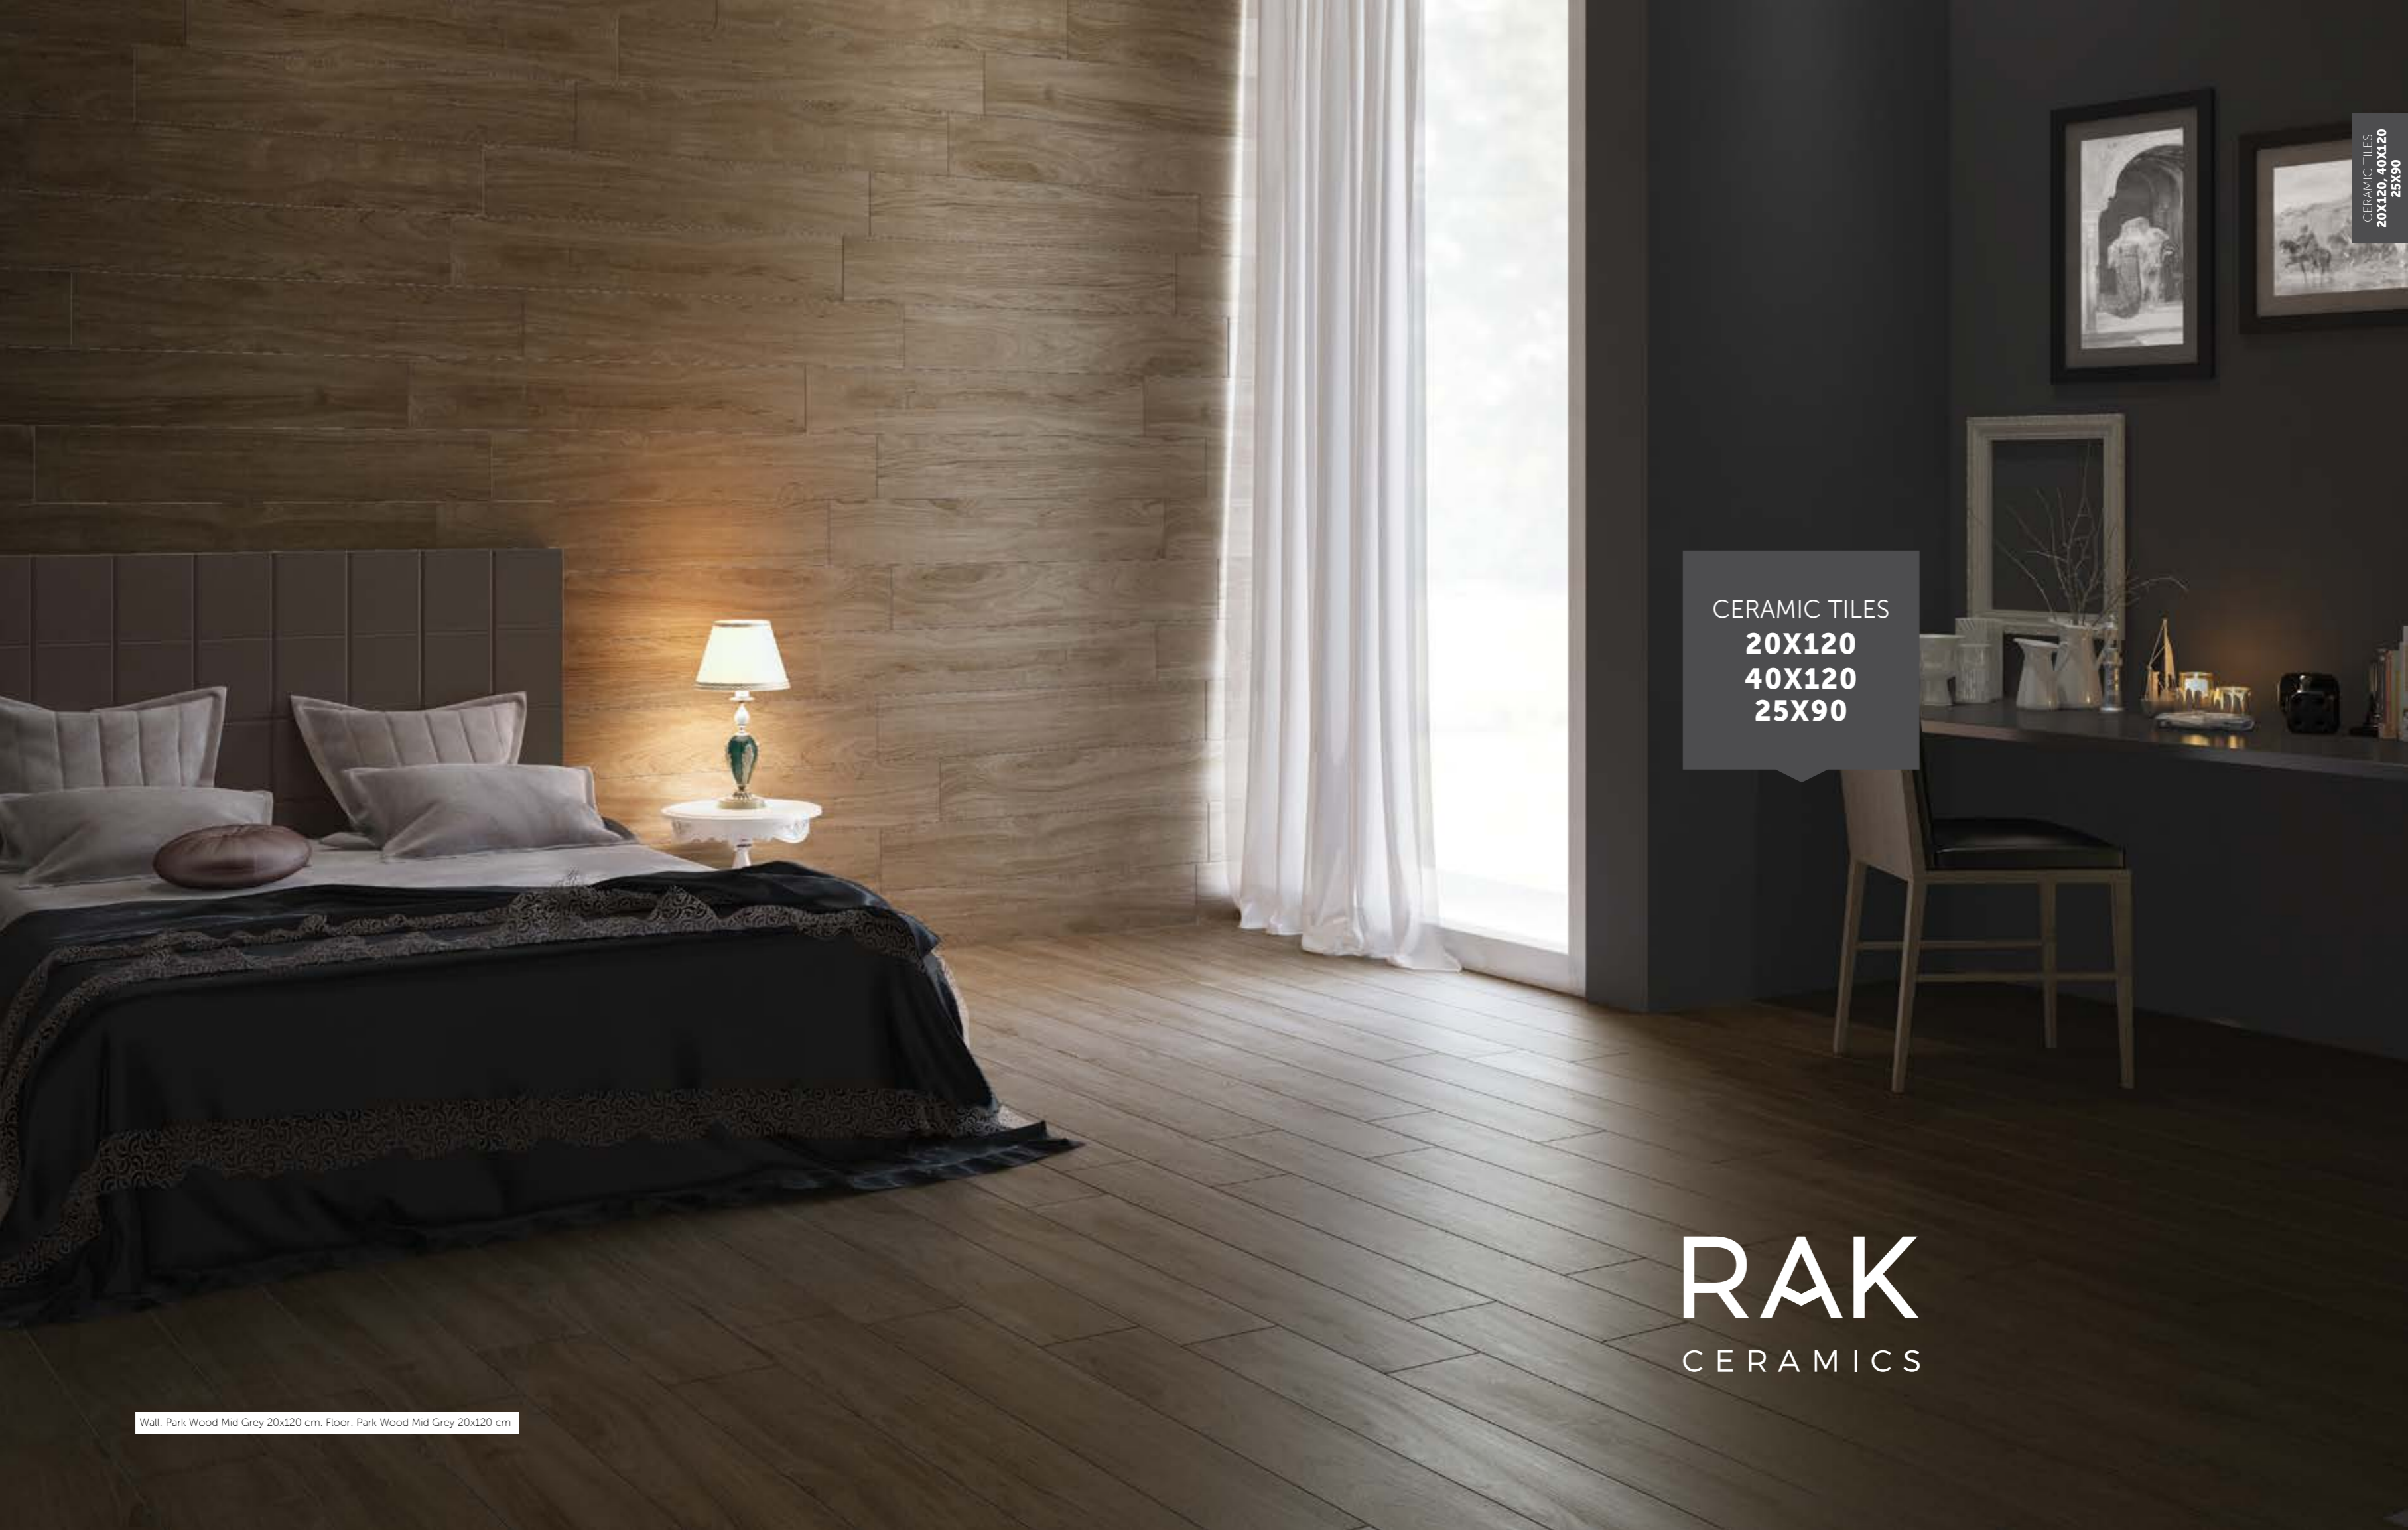

## Decors

wels white line decor

wels white dotted line decor

wels white damasco decor

wels white wave decor

wels white leaf decor

HS

Name	Code	Size(CM)
wels white	A31RZWEL-WH0.MOR	30x100
wels white line decor	A31RZWEL-WH5.MOR	30x100
wels white dotted line decor	A31RZWEL-WH2.MOR	30x100
wels white damasco decor	A31RZWEL-WH1.MOR	30x100
wels white wave decor	A31RZWEL-WH4.MOR	30x100
wels white leaf decor	A31RZWEL-WH3.MOR	30x100