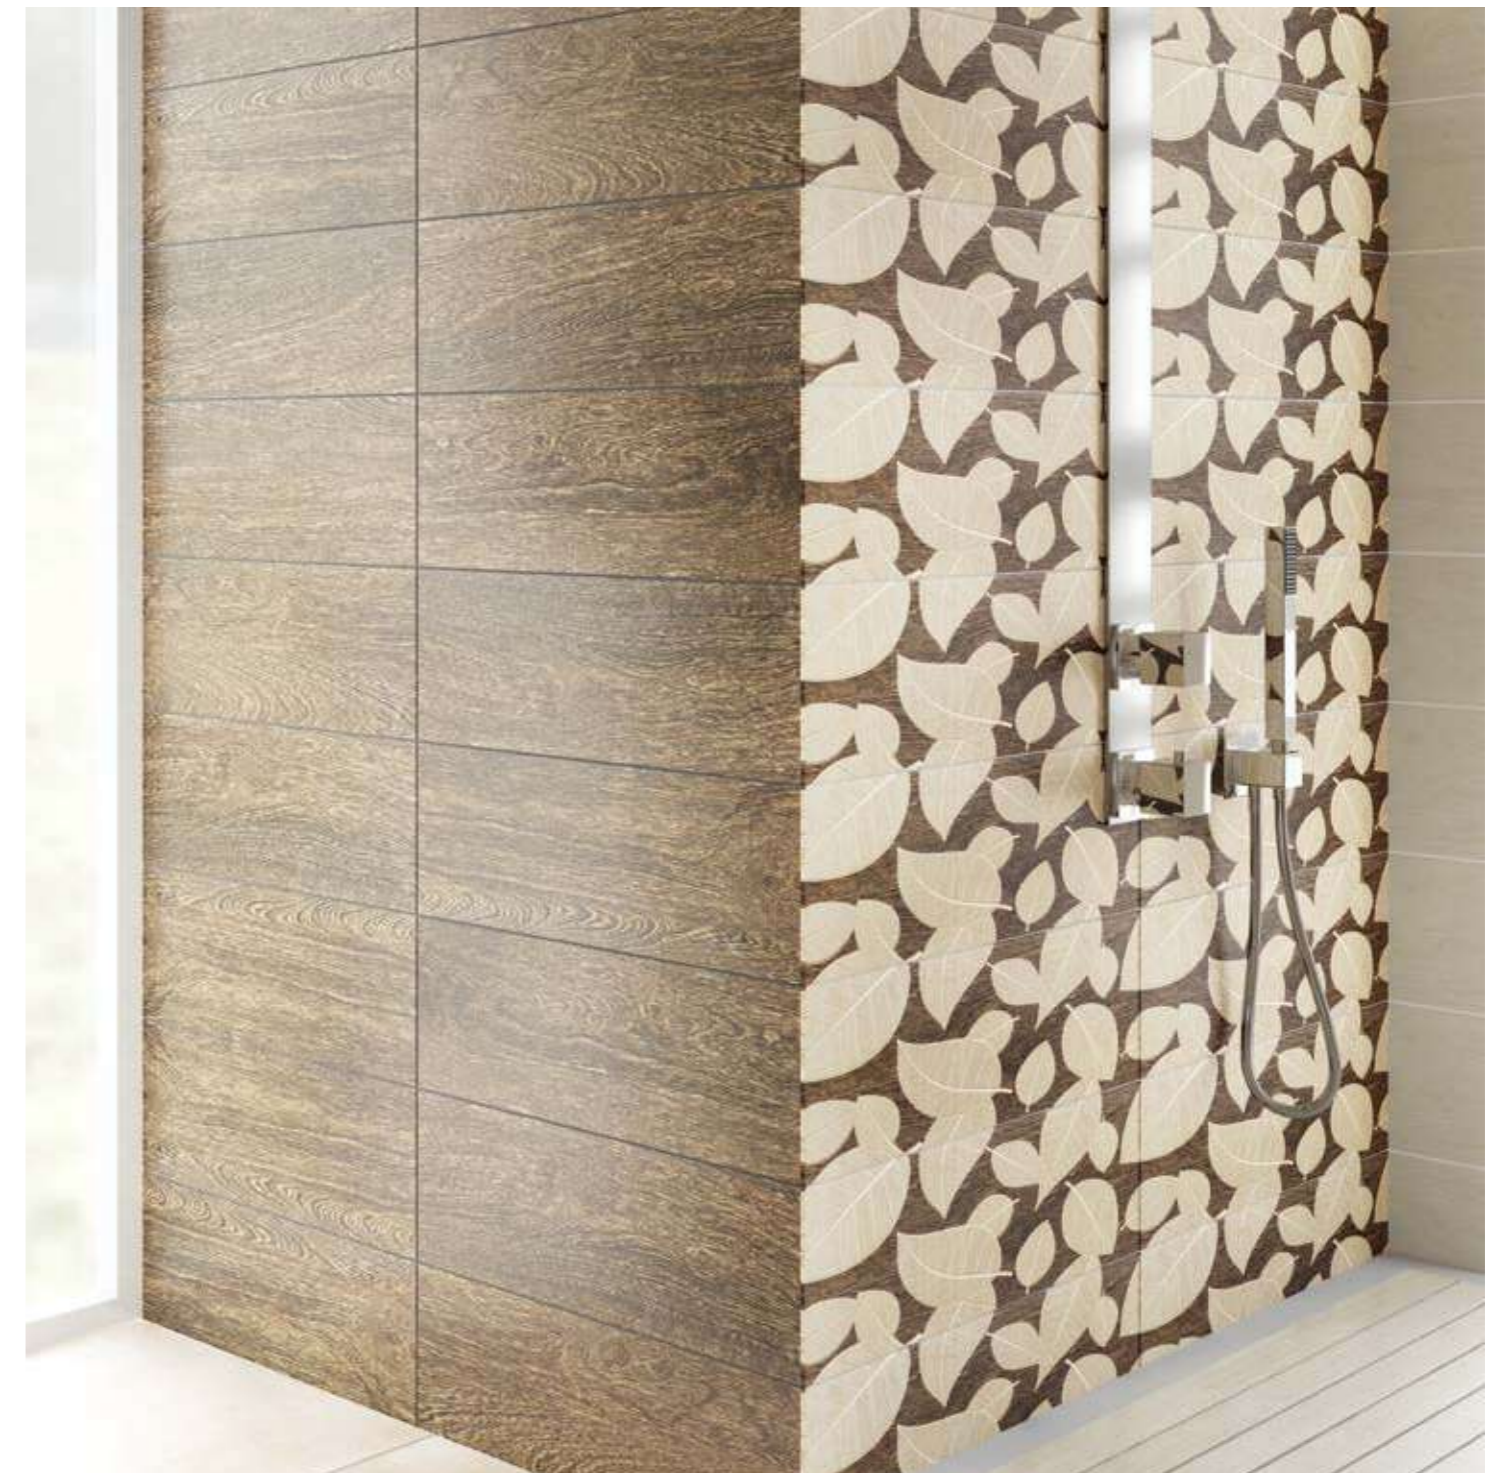

## Decors

fosterwood ivory leaf decor  
20x60 cm / 7.87'x23.62'

fosterwood beige leaf decor  
20x60 cm / 7.87'x23.62'

fosterwood brown leaf decor  
20x60 cm / 7.87'x23.62'

gold pencil  
2.5x60 cm / 0.98'x23.62'