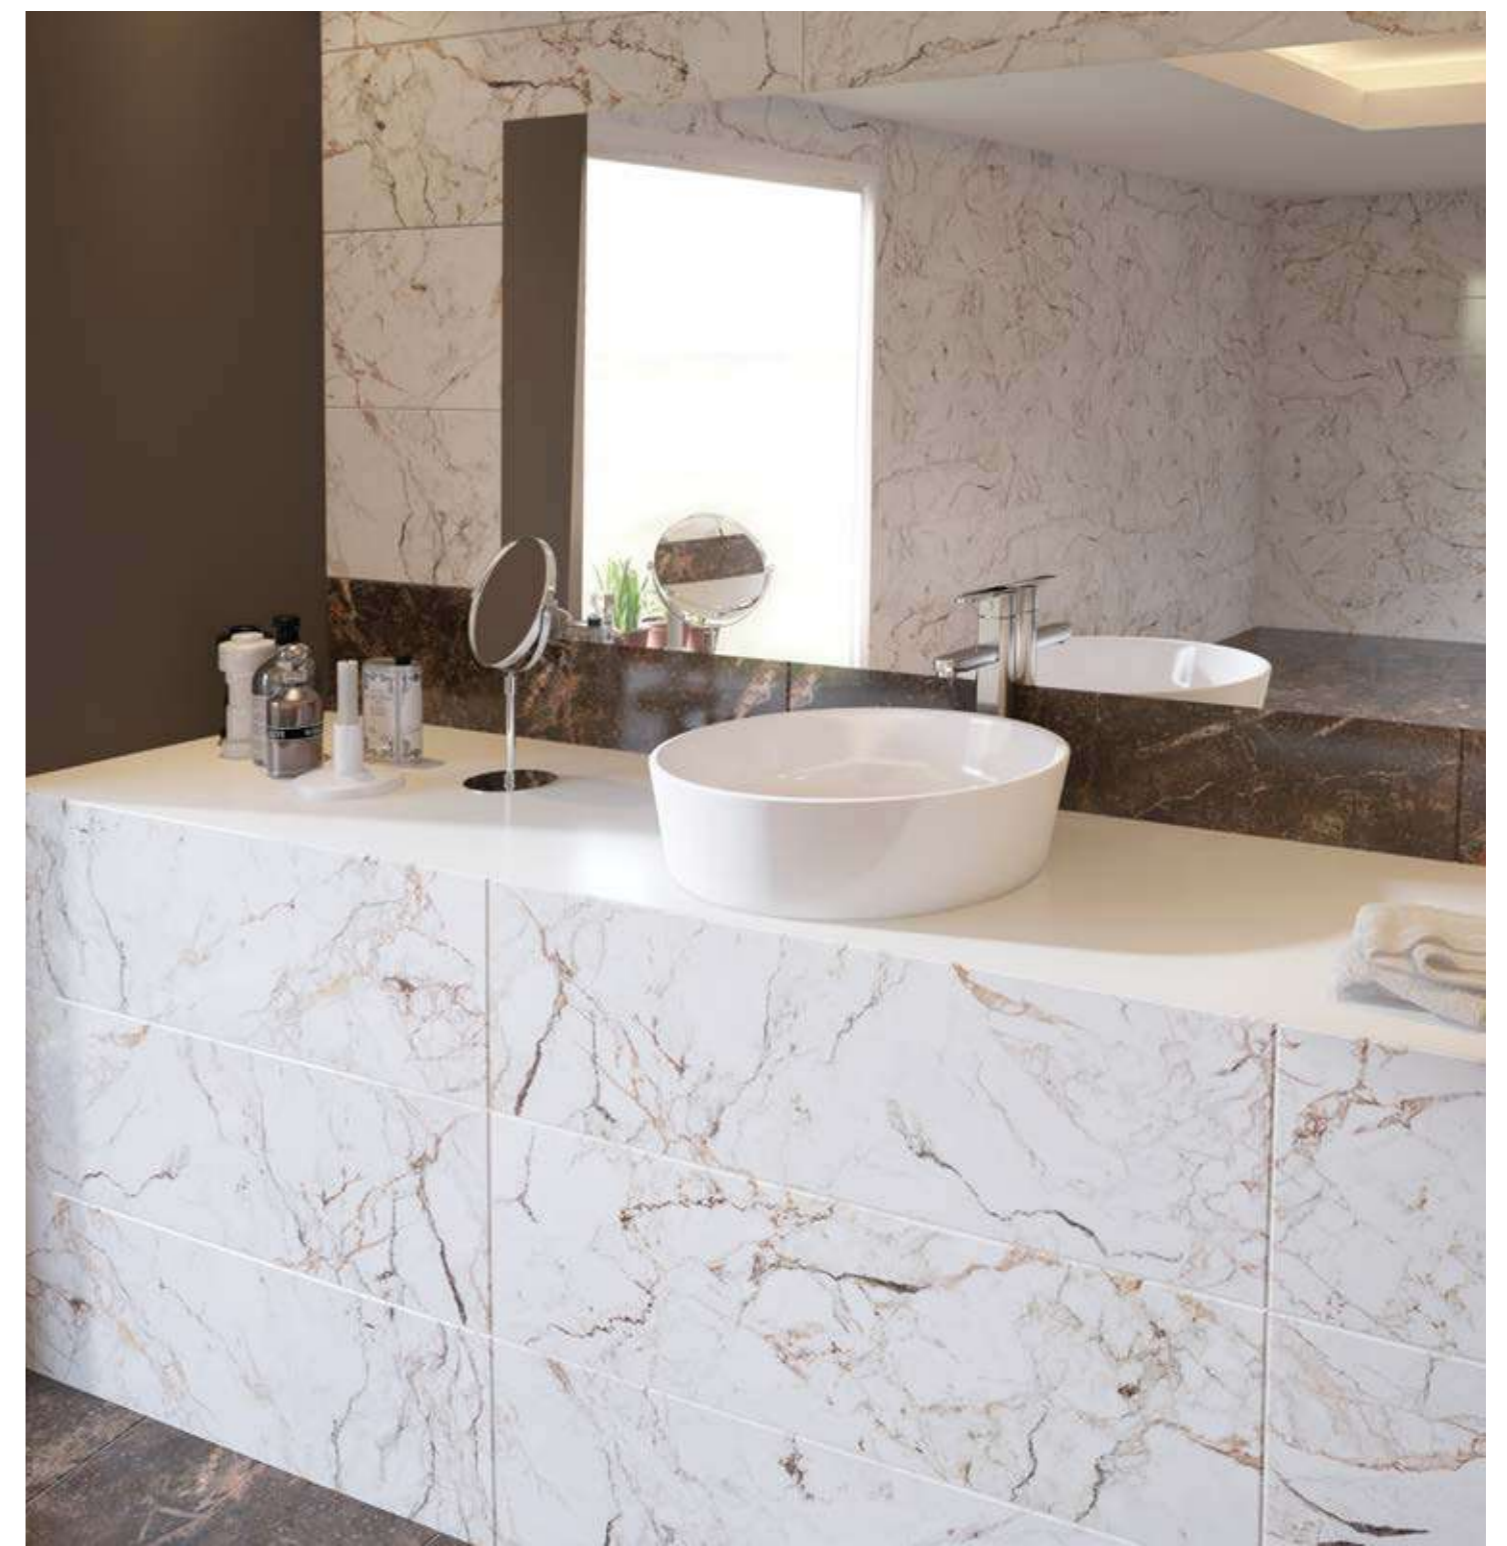

Name	Code	Size(CM)	Code	Size(CM)	Name	Code	Size(CM)
glasgow white	A31RZGLS-WHO.H0R	30x100	A06RZGLS-WHO.G0R	60x60	silver pencil	AELIMPEN-SL/3	3x100
glasgow brown	A31RZGLS-BRO.H0R	30x100	A06RZGLS-BRO.G0R	60x60