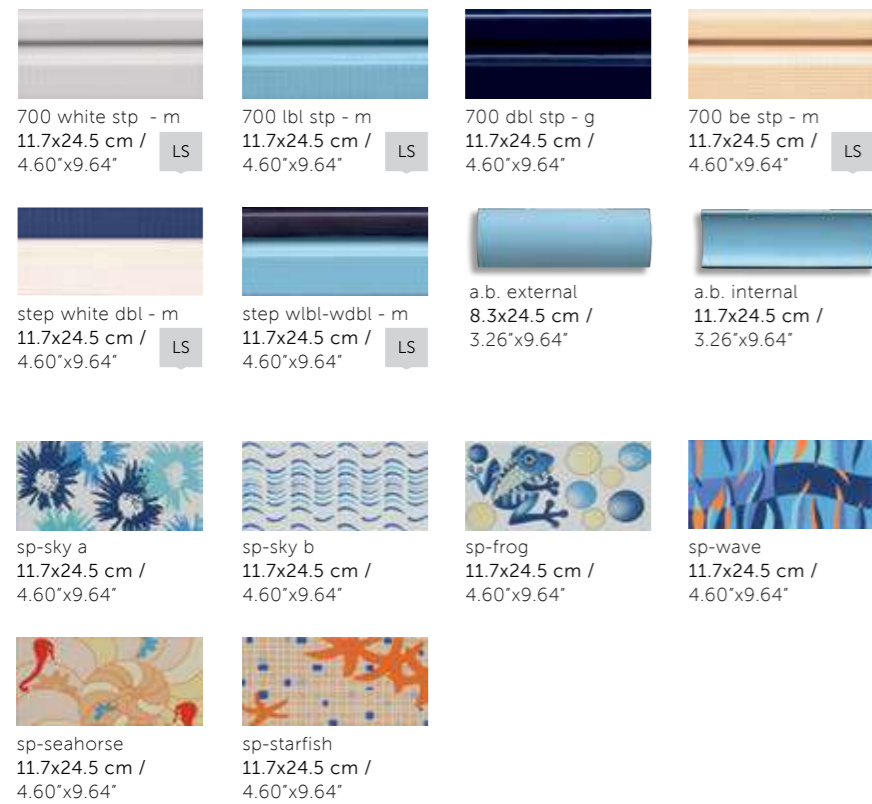

Decors

700 lbl g 11.7x24.5 cm, 700 dbl g 11.7x24.5 cm

Name	Code	Size(CM)	Name	Code	Size(CM)	Name	Code	Size(CM)
700 white g	A21SSWIM-WHO.GOU	11.7x24.5	700 dbl stp - g	AST-SL.BL/DBL/BR	11.7x24.5	a.b. external	A24HEAB-700LBLM	8.3x24.5
700 white m	A21SSWIM-WHO.MOU	11.7x24.5	700 lbl stp - m	AST-SD.BLUE-G	11.7x24.5	a.b. internal	A24HIAB-700LBLM	8.3x24.5
700 white c	A21SSWIM-WHO.MDU	11.7x24.5	700 white stp - m	AST-SWHITE-M	11.7x24.5	sp-seahorse	AST-21SHRSE	11.7x24.5
700 lbl g	A21SSWIM-LBL.GOU	11.7x24.5	700 be stp - m	AST-SBEIGE-M	11.7x24.5	sp-starfish	AST-21STRFSH	11.7x24.5
700 lbl m	A21SSWIM-LBL.MOU	11.7x24.5	step white dbl - m	AST-WL.BL/DBL/BR	11.7x24.5	sp-wave	AST-21WAVE	11.7x24.5
700 lbl c	A21SSWIM-LBL.MDU	11.7x24.5	step wlbl-wdbl - m	AST-WL.BL/DBL/BR	11.7x24.5	sp-frog	AST-21FROG	11.7x24.5
700 dbl g	A21SSWIM-DBL.GOU	11.7x24.5				sp-sky a	AST-21SKY-A	11.7x24.5
700 dbl m	A21SSWIM-DBL.MOU	11.7x24.5				sp-sky b	AST-21SKY-B	11.7x24.5
700 dbl c	A21SSWIM-DBL.MDU	11.7x24.5						
700 be g	A21SSWIM-BEO.GOU	11.7x24.5						
700 be m	A21SSWIM-BEO.MOU	11.7x24.5						
700 be c	A21SSWIM-BEO.MDU	11.7x24.5