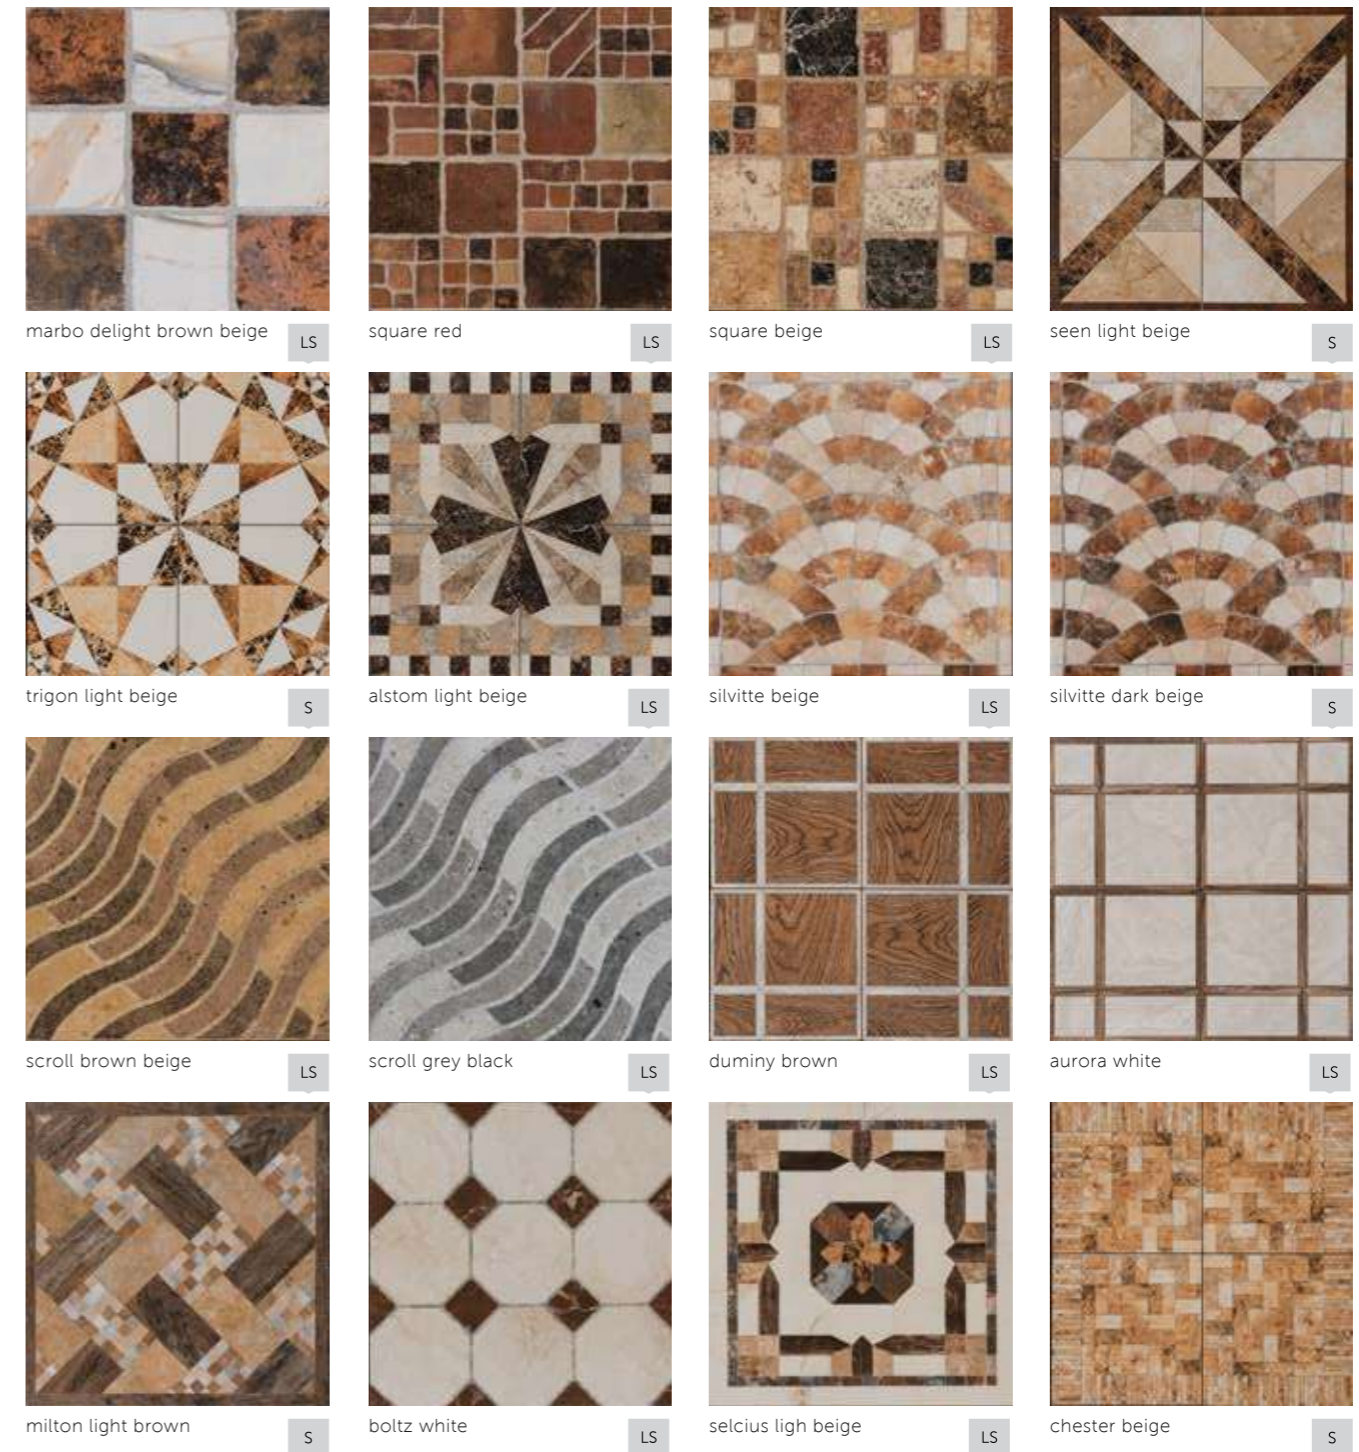

Colours

Name	Code	Size(CM)	Name	Code	Size(CM)	Name	Code	Size(CM)
marbo delight brown beige	A04RZMDE-BRB.MOT1U	33x33	alstom light beige	A04RZTRI-LBE.MOT1U	33x33	duminy brown	A04RZDUM-BR0.MOT1U	33x33
square red	A04RZSOP-RD0.MOT1U	33x33	silvitte beige	A04RZSYL-BE0.MOT1U	33x33	aurora white	A04RZAUR-WHO.MOT1U	33x33
square beige	A04RZSOP-BE0.MOT1U	33x33	silvitte dark beige	A04RZSYL-DBE.MOT1U	33x33	milton light brown	A04RZMIL-LBR.MOT1U	33x33
seen light beige	A04RZSEE-LBE.MOT1U	33x33	scroll brown beige	A04RZSRL-BRB.MOT1U	33x33	boltz white	A04RZBOL-WHO.MOT1U	33x33
trigon light beige	A04RZTRI-LBE.MOT1U	33x33	scroll grey black	A04RZSRL-GBK.MOT1U	33x33	selcius ligh beige	A04RZSEL-LBE.MOT1U	33x33
						chester beige	A04RZCTR-BE0.MOT1U	33x33