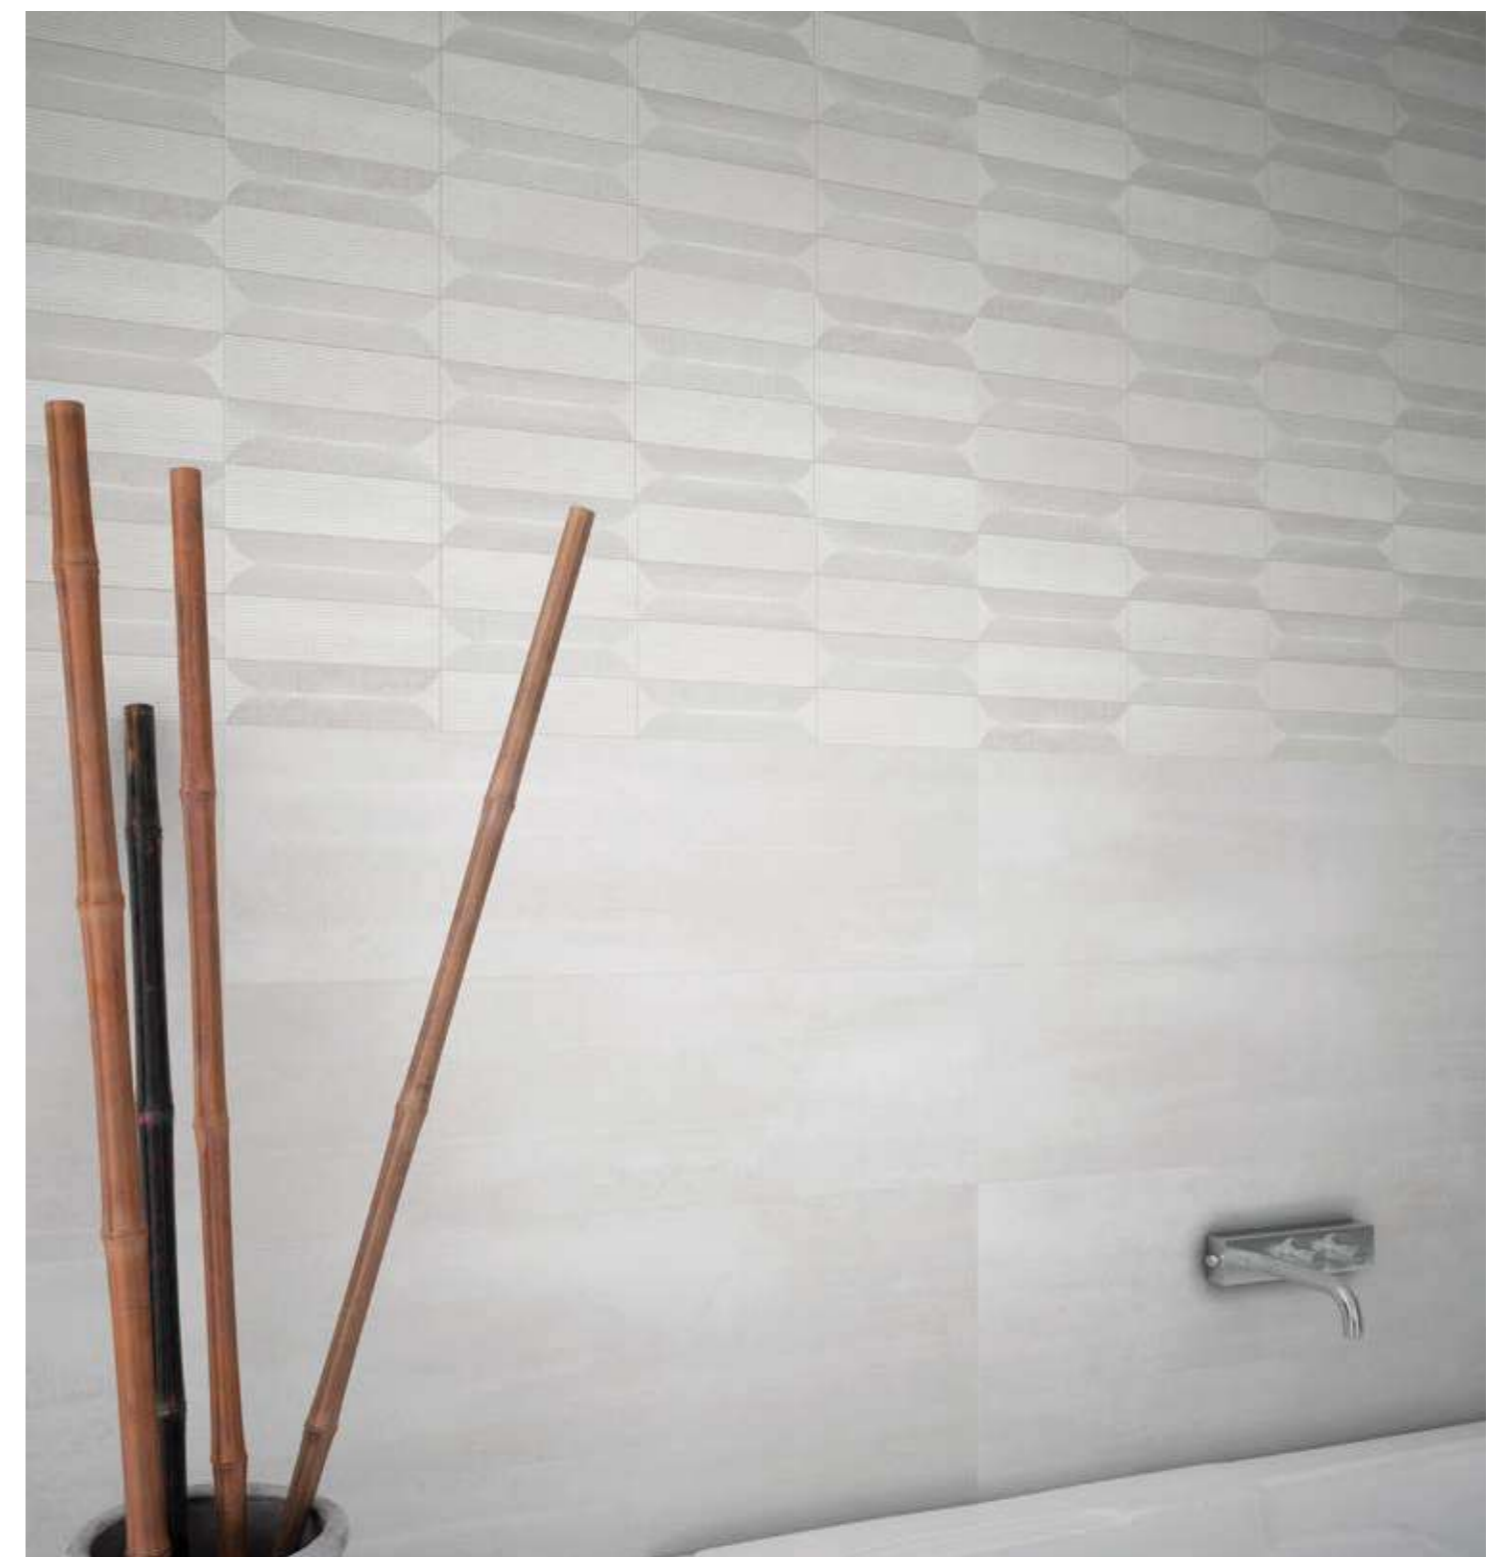

Name	Code	Size(CM)	Name	Code	Size(CM)	Name	Code	Size(CM)
nacar white	A31RZNAC-WHO.MOR	30x100	nacar white line decor	A31RZNAC-WHO.MLR	30x100	nacar white decor	A31RZNAC-WHO.MDR	30x100
nacar grey	A31RZNAC-GYO.MOR	30x100	nacar grey line decor	A31RZNAC-GYO.MLR	30x100	nacar grey decor	A31RZNAC-GYO.MDR	30x100
						nacar grey mix decor	ARD31ZNACGRYZMHB1R	30x100