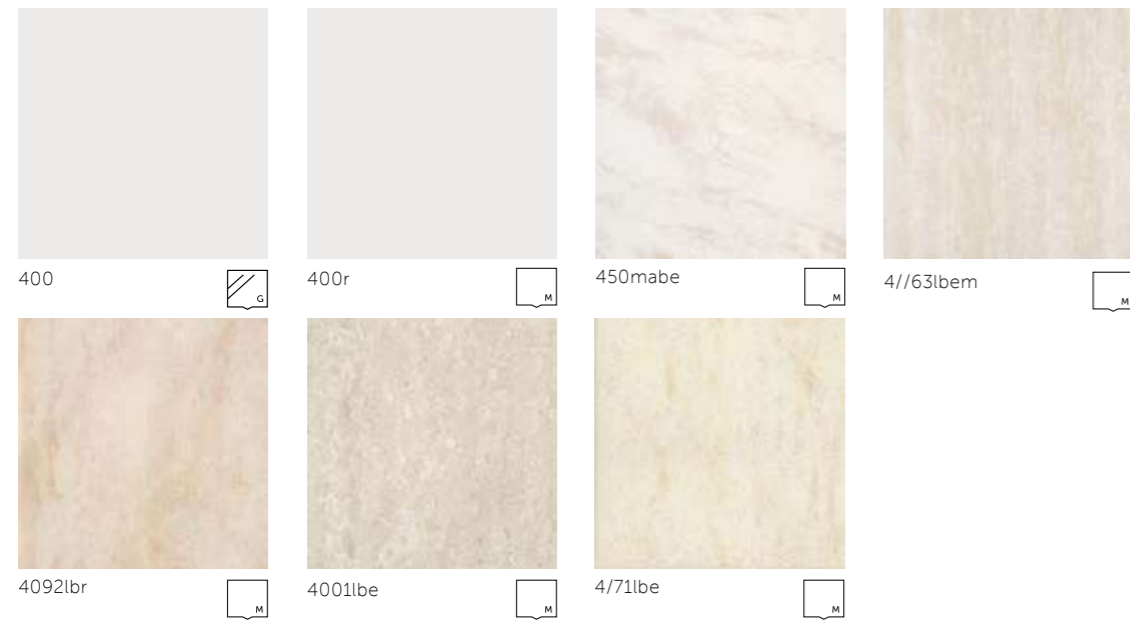

CERAMIC FLOOR COLLECTION

Red Body Ceramic Tiles

Sizes

33x33 cm
13"x13"

Colours

4001LBE 33x33 cm

Name	Code	Size(CM)
400	A04R400-WHO.G0U	33x33
400r	A04R400R-BE2.M0U	33x33
450mabe	A04R450-BE0.M0U	33x33
4092lbr	A04R4092-LBR.M0U	33x33
4001lbe	A04R4001-LBE.M0U	33x33
4/71lbe	A04R71-LBE.M0U	33x33
4/63lbem	A04R63-LBE.M0U	33x33