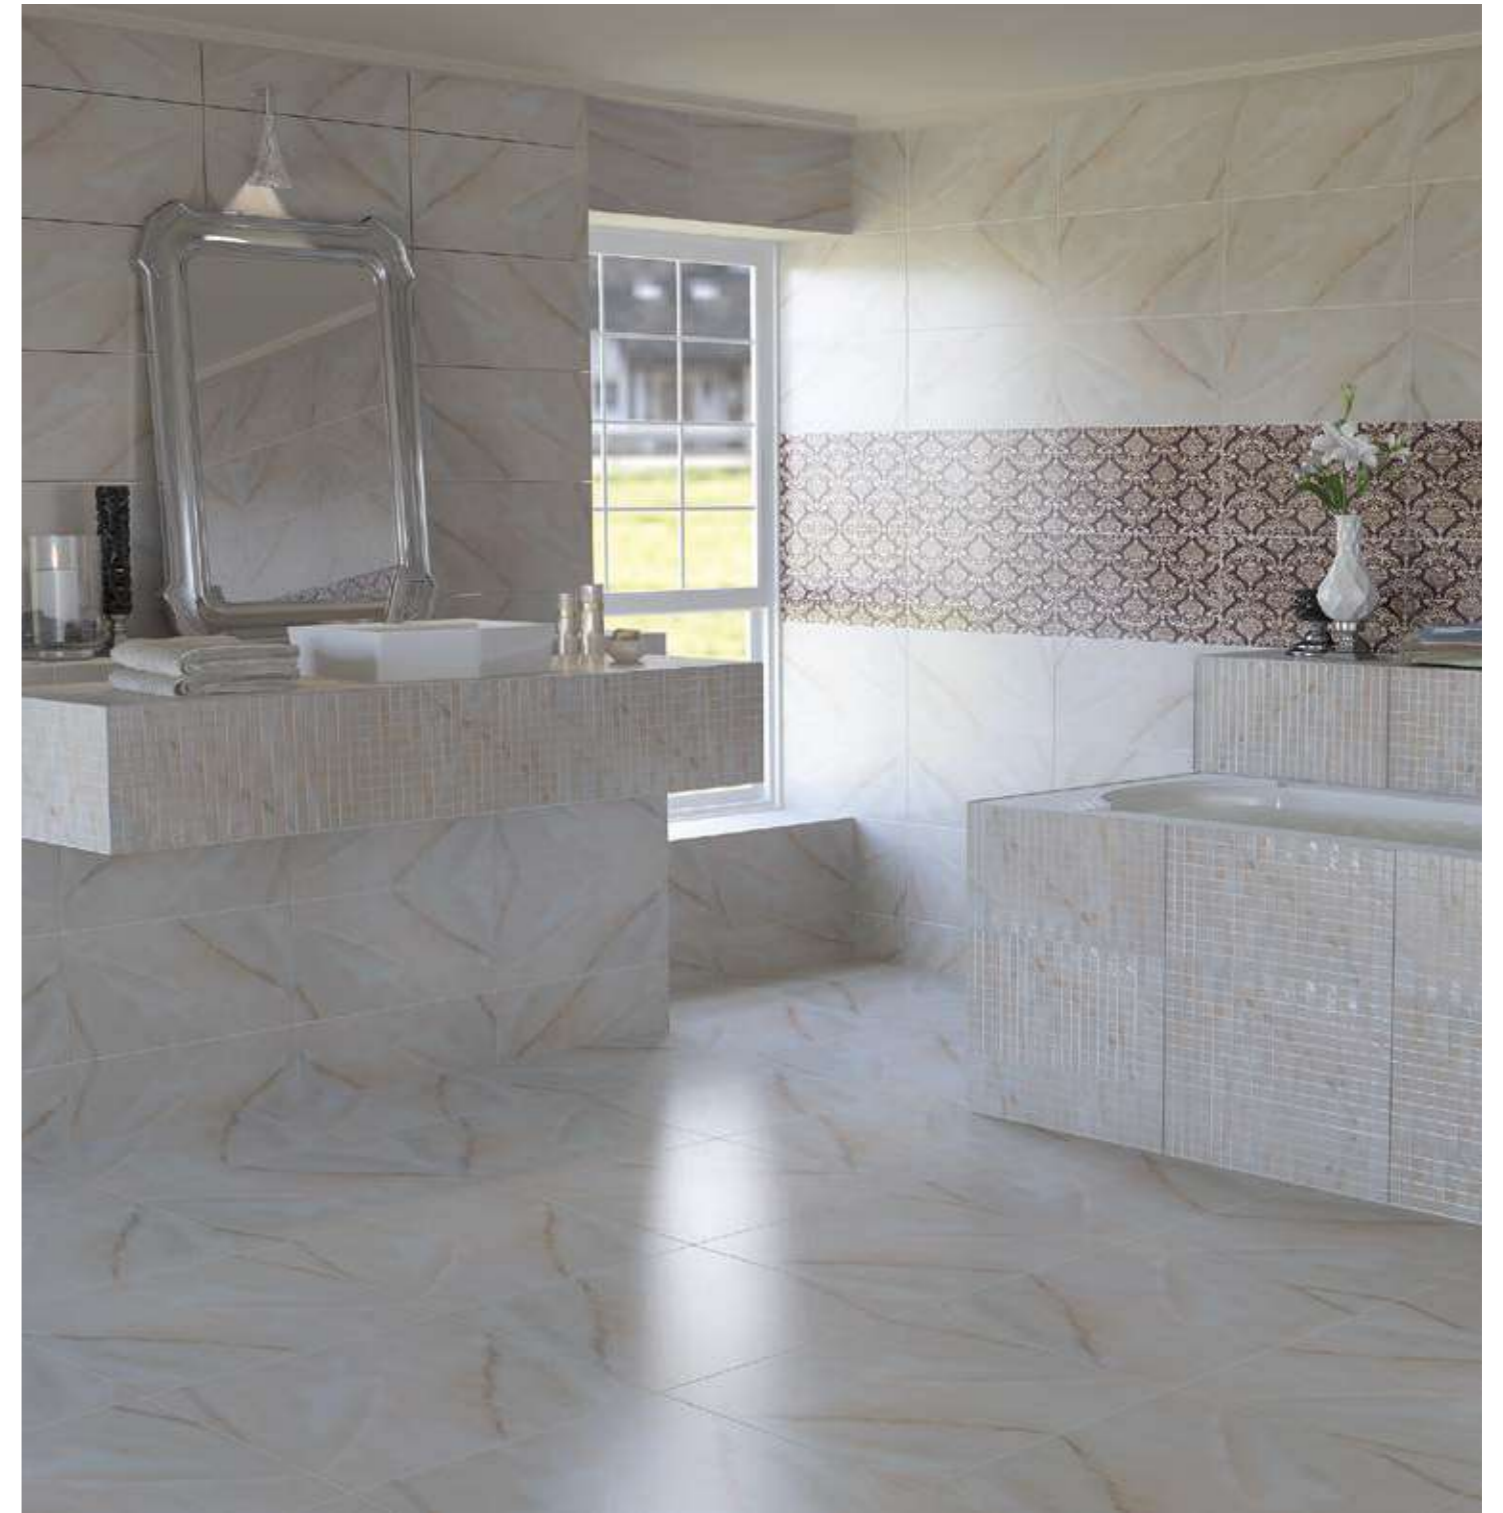

MARXUS

Red Body Ceramic Tiles

Sizes

30x60 cm
11.81"x23.62"

Colours

Decors

LS

Red Body Ceramic Tiles

Matching Floor Tiles

Wall: Marxus Blue 30x60 cm, Marxus Blue Decor 30x60 cm, Marxus Blue Mosaic 30x60 cm
Floor: Marxus Blue 45x45 cm

Name	Code	Size(CM)	Name	Code	Size(CM)	Name	Code	Size(CM)
marxus blue	A14RZMAX-BLO.GOR	30x60	marxus blue mosaic	A14RZMAX-BLO.GRR	30x60	marxus blue	A08RZMAX-BLO.GOU	45x45
			marxus blue decor	AED60DAMAS-BRN/30	30x60