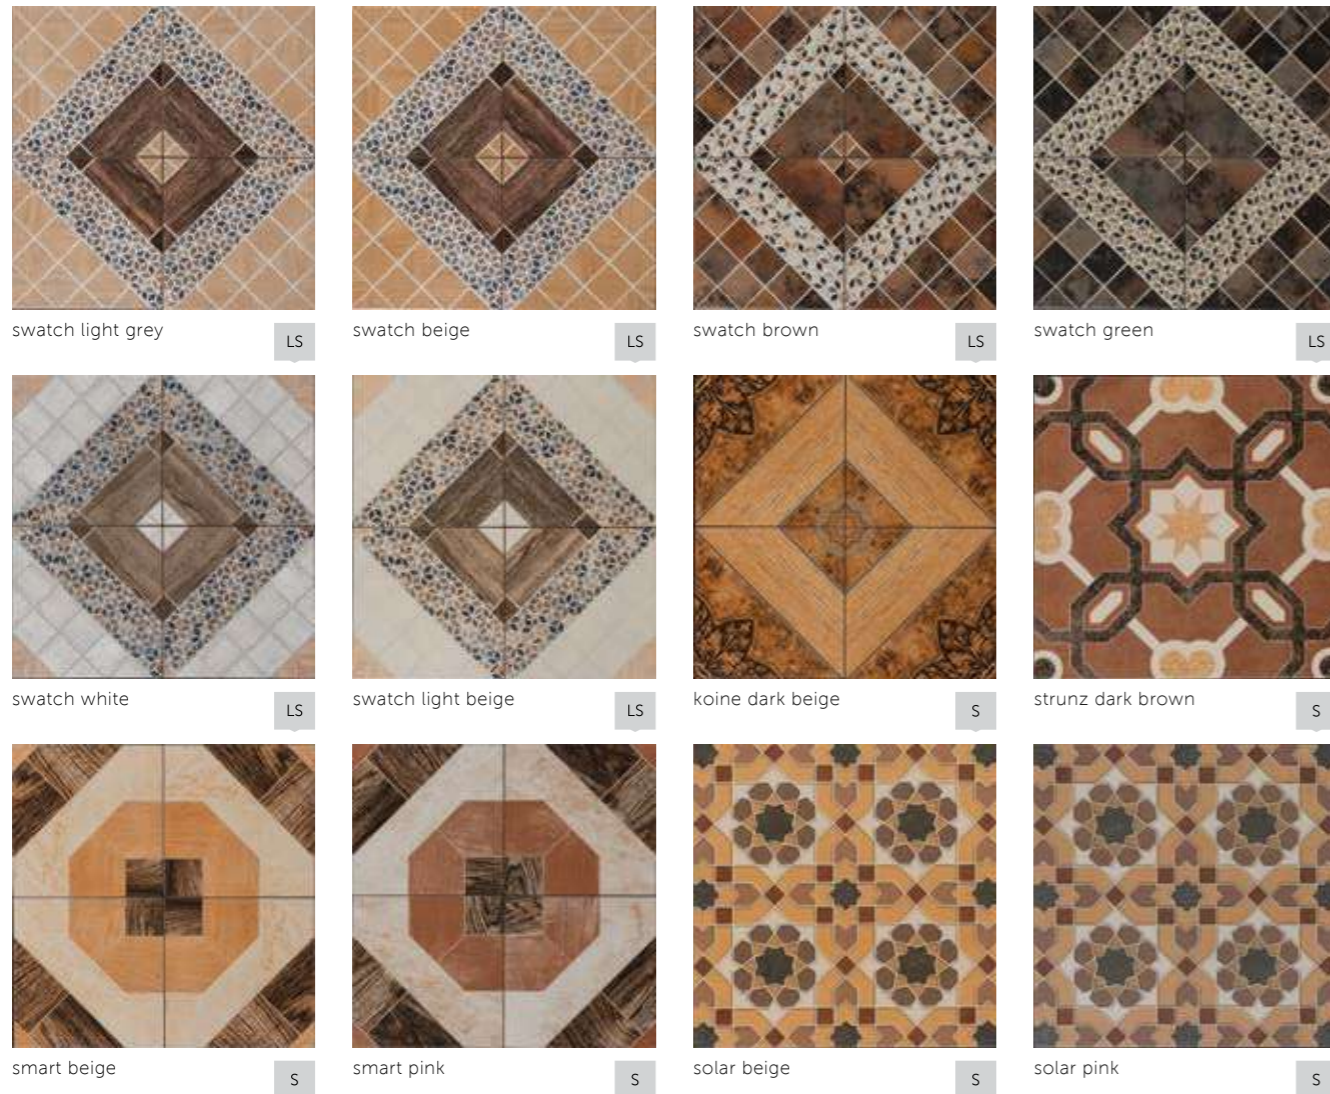

HEAVY DUTY

Red Body Ceramic Tiles

Sizes

33x33 cm
13"x13"
13mm THICKNESS

Colours

Name	Code	Size(CM)	Name	Code	Size(CM)	Name	Code	Size(CM)
swatch light grey	A04RZSWA-LGY.MOT1U	33x33	swatch white	A04RZSWA-WHO.MOT1U	33x33	smart beige	A04RZSMA-BE0.MOT1U	33x33
swatch beige	A04RZSWA-BE0.MOT1U	33x33	swatch light beige	A04RZSWA-LBE.MOT1U	33x33	smart pink	A04RZSMA-PK0.MOT1U	33x33
swatch brown	A04RZSWA-BR0.MOT1U	33x33	koine dark beige	A04RZKOI-DBE.MOT1U	33x33	solar beige	A04RZSLR-BE0.MOT1U	33x33
swatch green	A04RZSWA-GR0.MOT1U	33x33	strunz dark brown	A04RZSTR-DBR.MOT1U	33x33	solar pink	A04RZSLR-PK0.MOT1U	33x33