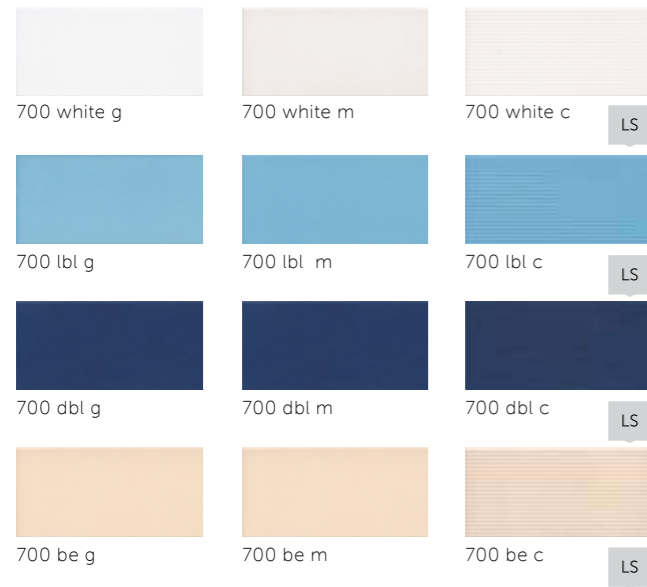

SWIMMING POOL

Gres White Body Tiles

Sizes

11.7x24.5 cm
4.60"x9.64"

Colours