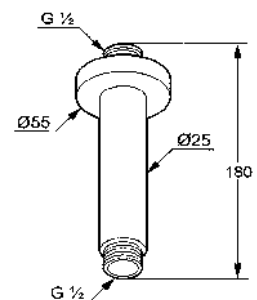

RAK10011
Ceiling Shower arm 150mm, DN 15
Projection 150 mm
with sliding cover plate
male thread 1/2 inch