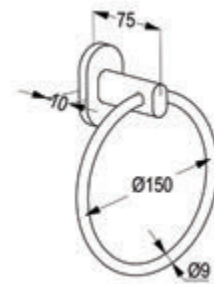

RAK23003

Towel ring
wall fastening
with screws and dowels