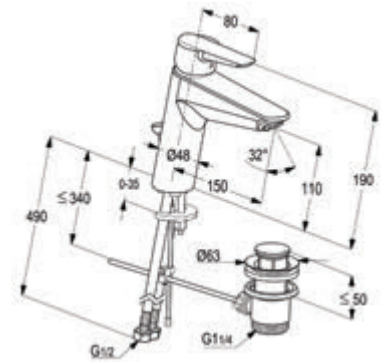

RAK11060-01

Single lever basin mixer XL DN 15

ceramic cartridge - K35
aerator M 24 x 1
1/2" high pressure flexible hose with PEX tubes
pop up waste 1 1/4 inch
European Standard - EN 817
Pressure Compensating Aerator 6.0 l/min