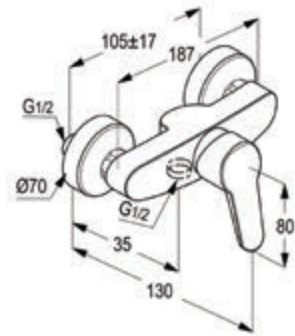

PROJECT

CONCEALED MIXER