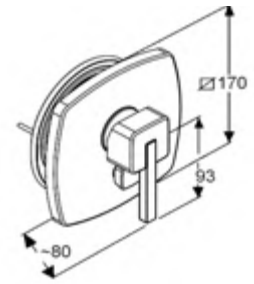

### RAK88011

Flexx.Boxx. Concealed pre installation set DN20 without trim set and functional unit

CONCEALED

CONCEALED BATH & SHOWER MIXER - OPTION 1

C

**RAK14003B**  
Concealed single lever bath and shower mixer trim set