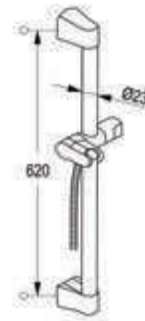

RAK13010

PASSION Wall bar L= 600 mm

with horizontally and vertically adjustable slider
SIRENAFLEX shower hose 1/2 x 1/2" x 1600 mm
with screws and dowels