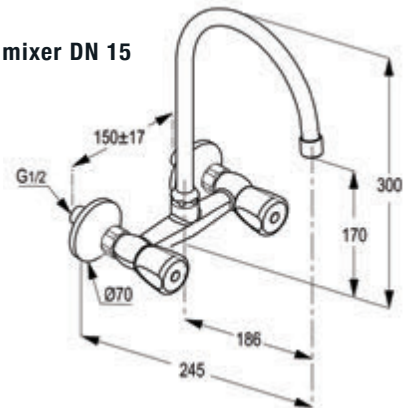

RAK35001SU

Dual controlled wall mounted sink mixer DN 15

swivel U spout
aerator M22 x 1
flow class A
S- unions 1/2 inch x 3/4 inch
European standard- EN200