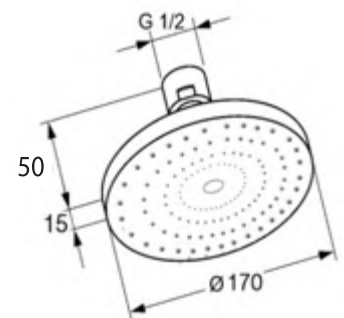

RAK22055

Over head Shower DN 15, Ø 170 mm
with swivel ball joint 1/2" inch