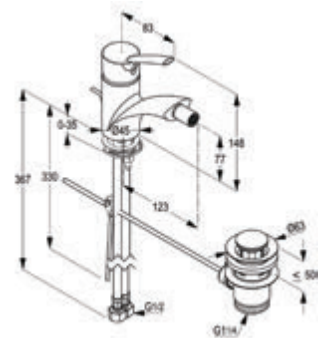

RAK15001-01

Single lever bidet mixer DN 15

ceramic cartridge-K35
cache aerator M 16.5 x 1
1/2" high pressure flexible hose with PEX tubes
pop up waste 1 1/4 inch
European Standard - EN 817
Pressure Compensating Aerator 5.0 l/min