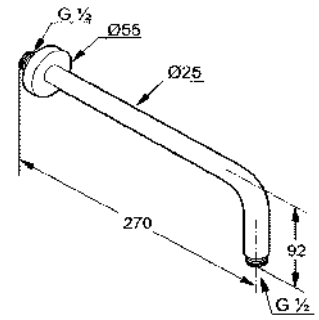

Sleek and sophisticated Concealed Fittings from KLUDI RAK make efficient use of shower space without compromising on its functionality and user's comfort.

CONCEALED BATH & SHOWER SET - OPTION 1

A

**RAK10012**  
**Shower arm 250 mm, DN 15**  
 Projection 250 mm  
 with sliding cover plate  
 male thread 1/2 inch