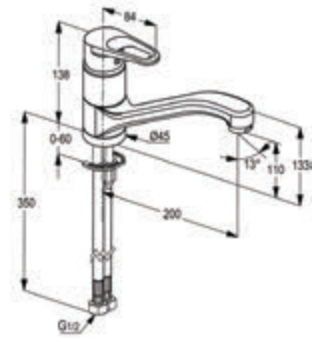

POLO

DECK MOUNTED KITCHEN SINK MIXERS

**RAK30004-01**

**Single lever sink mixer DN 15**

ceramic cartridge-K35  
 swivelling (360°) spout l = 200 mm  
 aerator M 24 x 1  
 1/2" high pressure flexible hose with PEX tubes  
 European Standard - EN 817  
 Pressure Compensating Aerator 6.0 l/min