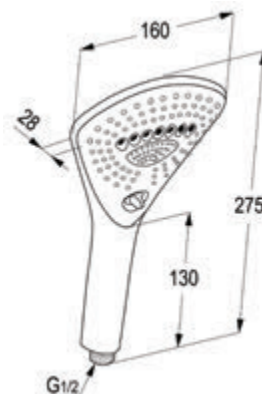

6770005-00

FIZZ - 3S Hand Shower DN 15

jet kind: booster/linear/volume
with cleaning system
flow class B
connection 1/2 inch