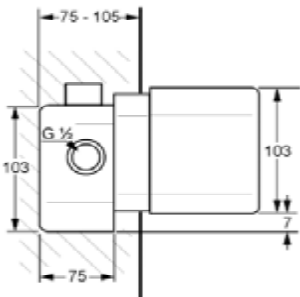

Product

Product Description

CONCEALED BATH & SHOWER MIXER

C

D

Concealed mixer,
pre installation kit DN 15

CONCEALED SHOWER MIXER

C

D

Concealed mixer,
pre installation kit DN 15

CONCEALED