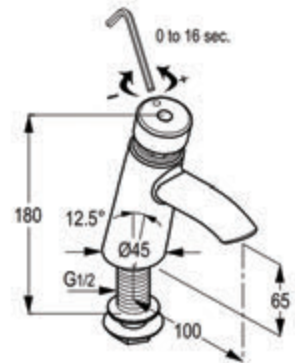

RAK50001

Self Closing Tap - Push type DN 15

push type
cache type aerator M16.5x1
minimum working pressure 0.1bar
maximum working pressure 3 bar
time of water flow 0 to 16sec
with 2mm allen key for time adjustment