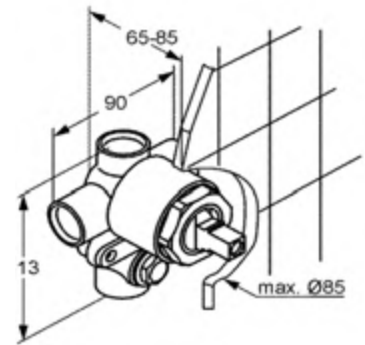

CONCEALED

CONCEALED BATH & SHOWER MIXER

C

**RAK12005B**  
Concealed single lever bath and shower mixer trim set

D

Concealed mixer,  
pre installation kit DN 15

CONCEALED SHOWER MIXER

C