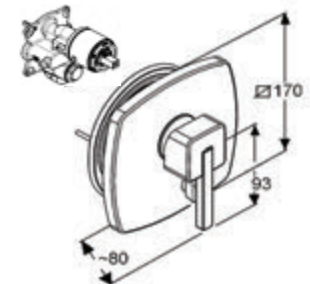

or **RAK14103B**

D

Concealed mixer,  
pre installation kit DN 15

CONCEALED BATH & SHOWER MIXER - OPTION 2

C

**RAK14093**  
Concealed single lever bath and shower mixer trim set with functional unit

D

**RAK88011**  
Flexx.Boxx. Concealed pre installation set DN20 without trim set and functional unit