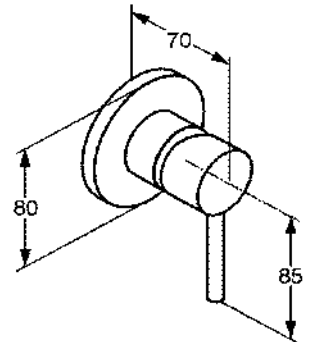

RAK12009B
Concealed single lever shower mixer trim set