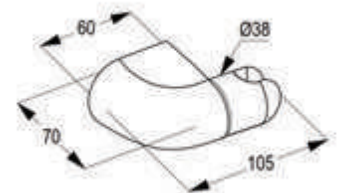

RAK22030

Wall mounted adjustable shower holder

with screws and dowels