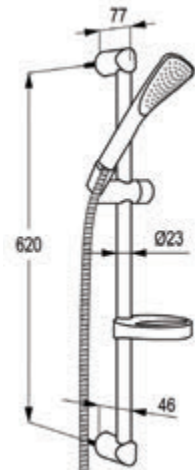

#### FIZZ

wall bar with floating slider and shower hose  
shower hose G 1/2" x G 1/2" x 1600 mm  
with screws and dowels  
FIZZ 1S Hand-held shower  
with quick lime deposit cleaning system  
with soap dish