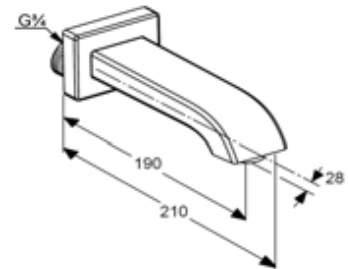

RAK14008

PROFILE

wall spout DN 20
projection 190 mm
wall fastening
s-pointer aerator M 24 x 1
flow class C