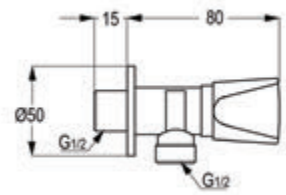

RAK33002

Brass angle valve DN 15

1/4 Turn-cp 1/2" x 1/2"
ceramic disc fitting
working pressure 6 bar maximum
provided with hot and cold button
rosette brass with chrome plating