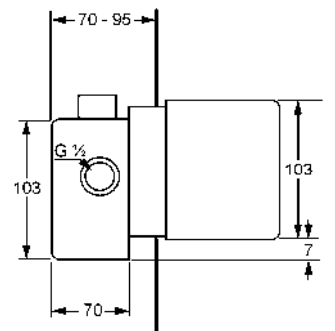

D

**RAK88011**  
Flexx.Boxx. Concealed pre installation set DN20 without trim set and functional unit

CONCEALED SHOWER MIXER

C

**RAK13006B**  
Concealed single lever shower mixer trim set

D

Concealed mixer,  
pre installation kit DN 15