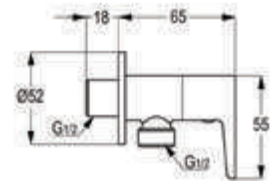

RAK10018

Brass angle valve DN 15

1/4 Turn-cp 1/2" x 1/2"
ceramic disc fitting
working pressure 6 bar maximum
provided with hot and cold button
rosette brass with chrome plating