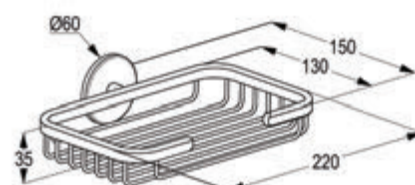

RAK21006

Soap / sponge basket
wall fastening
with screws and dowels