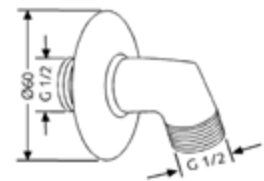

E

RAK6054005
Wall supply DN 15
protected against back flow
with wall flange
connection 1/2 inch