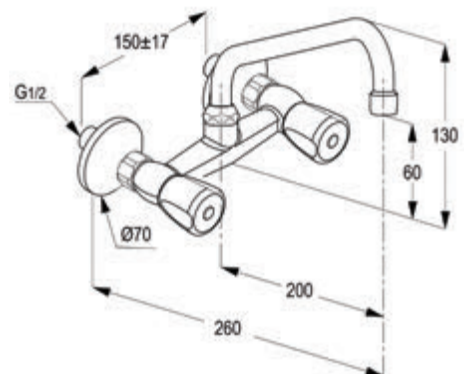

RAK35001

Dual controlled wall mounted sink mixer DN 15

swivel spout
aerator M22 x 1
flow class A
S- unions 1/2 inch x 3/4 inch
European standard- EN200