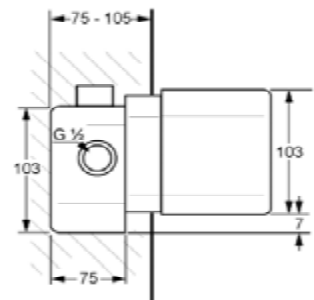

CONCEALED BATH & SHOWER MIXER

C

**RAK11003B**

Concealed single lever bath and shower mixer trim set

D

Concealed mixer, pre installation kit DN 15

CONCEALED SHOWER MIXER

C