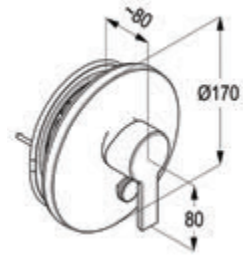

RAK13003B
Concealed single lever bath and shower mixer trim set