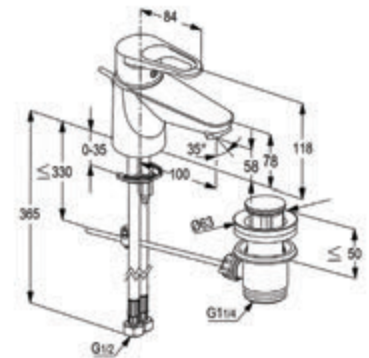

RAK30000-01

Single lever basin mixer DN 15

ceramic cartridge-K35
aerator M 24 x 1
1/2" high pressure flexible hose with PEX tubes
pop up waste 1 1/4 inch
European Standard - EN 817
Pressure Compensating Aerator 6.0 l/min