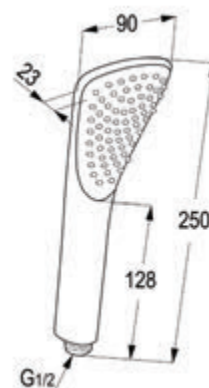

6760005-00

FIZZ - 1S Hand Shower DN 15

with cleaning system
flow class S (0,32 l/s at 3 bar)
connection 1/2 inch