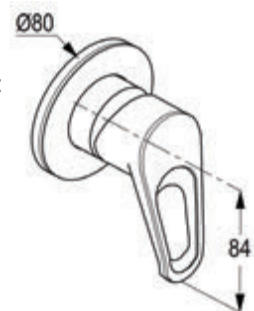

**RAK30005B**

Concealed single lever bath and shower mixer trim set

D

Concealed mixer, pre installation kit DN 15

CONCEALED SHOWER MIXER

C

**RAK30009B**

Concealed single lever shower mixer trim set