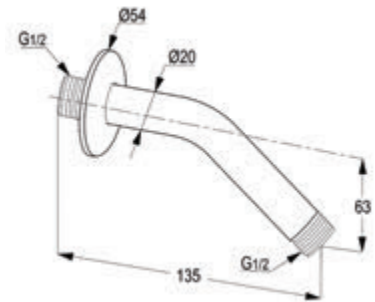

RAK45001
Shower arm 135 mm, DN 15
Projection 135 mm
with sliding cover plate
male thread 1/2 inch