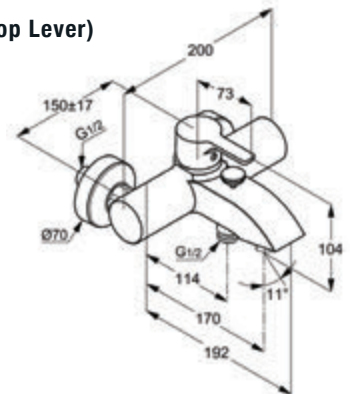

BIDET MIXER

RAK13001-01

Single lever bidet mixer DN 15

ceramic cartridge-K35
ball joint cache aerator M 18.5 x 1
1/2" high pressure flexible hose with PEX tubes
pop up waste 1 1/4 inch
European Standard - EN 817
Pressure Compensating Aerator 6.0 l/min

BATH & SHOWER MIXER

RAK13002

Single lever bath & shower mixer DN 15

without shower set
ceramic cartridge-K41
aerator M 24 X 1
flow class CB
automatic diverter: shower to bath tub
shower outlet G 1/2"
protected against back flow
S- unions 1/2 X 3/4 inch
European standard- EN 817

RAK13102

Single lever bath & shower mixer DN 15 (Top Lever)

without shower set
ceramic cartridge-K35
aerator M 24 X 1
flow class CB
automatic diverter: shower to bath tub
shower outlet G 1/2"
protected against back flow
S- unions 1/2 X 3/4 inch
European standard- EN 817