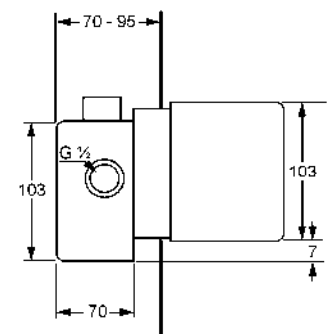

D

**Concealed mixer,
pre installation kit DN 15**