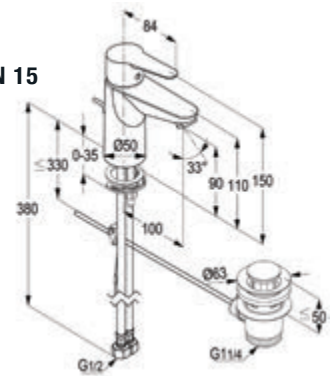

RAK10021-01

POLARIS STAR - Single lever basin mixer DN 15

ceramic cartridge - K35
aerator M 24 x 1
1/2" high pressure flexible hose with PEX tubes
pop up waste 1 1/4 inch
European Standard - EN 817
Pressure Compensating Aerator 6.0 l/min