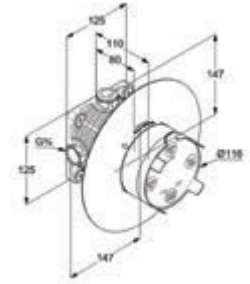

RAK88011

Flexx.Boxx. Concealed pre installation set DN20 without trim set and functional unit