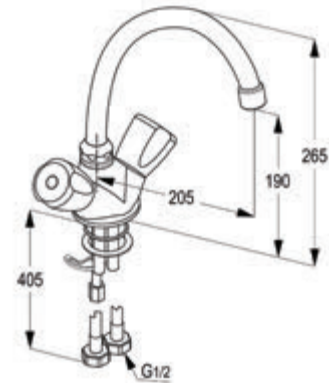

RAK35000-01

Dual controlled sink mixer DN15

deck mounted with swivel spout
aerator M22 x 1
1/2"high pressure flexible hose with PEX tubes
European Standard - EN 200
Pressure Compensating Aerator 6.0 l/min