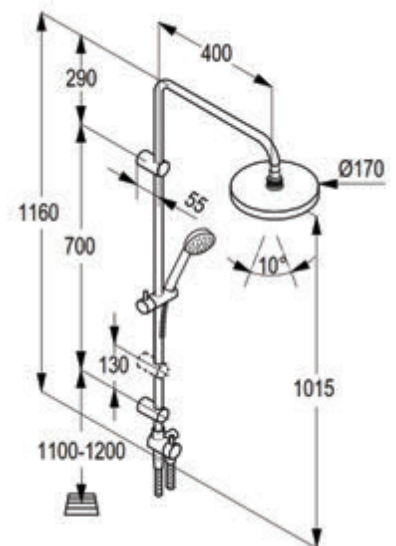

RAK48002

Dual shower system L-shape L = 1160 mm

wall fastening
hand / head shower
two way ceramic divertor
with 1S hand held shower 1/2 inch
ridgeless adjustable shower holder
vertically and cylindrically adjustable shower holder
with fixing kit
shower hose 1/2 x 1/2 inch x 1600 mm
swivel head shower