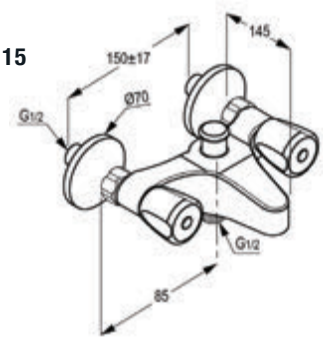

RAK35005

Dual controlled bath and shower mixer DN 15

without shower set
aerator M24x1
flow class CB
S-unions 1/2 inch x 3/4 inch
automatic diverter : shower to bath tub
shower outlet 1/2 inch
European standard- EN200