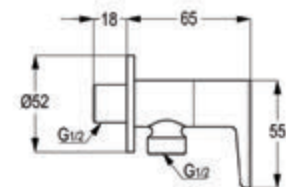

RAK11014

Brass angle valve DN 15

1/4 Turn-cp 1/2" x 1/2"
ceramic disc fitting
working pressure 6 bar maximum
provided with hot and cold button
rosette brass with chrome plating