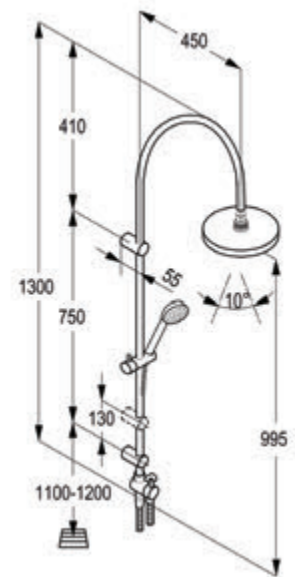

RAK6167705

Dual shower system U-shape L = 1300 mm

wall fastening
hand / head shower
two way ceramic divertor
with 1S hand held shower 1/2 inch
ridgeless adjustable shower holder
vertically and cylindrically adjustable shower holder
with fixing kit
shower hose 1/2 x 1/2 inch x 1600 mm
swivel head shower