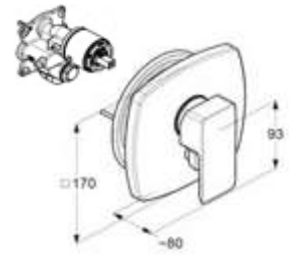

Product

Product Description

CONCEALED BATH & SHOWER MIXER - OPTION 1A

C

**RAK14193**

Concealed single lever bath and shower mixer trim set with functional unit

D

**RAK88011**