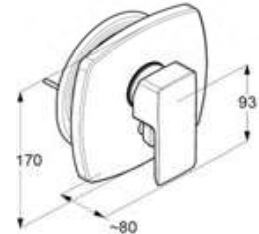

B

**RAK14018**  
**Overhead shower DN 15**  
 245 mm x 140 mm  
 with cleaning system  
 with ball joint connection 1/2 inch

C

**RAK14103B**  
**Concealed single lever bath and shower mixer trim set**

D

**Concealed mixer, pre installation kit DN 15**