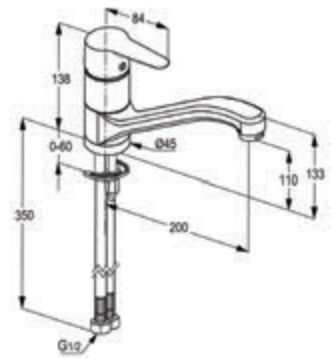

RAK10004-01

Single lever sink mixer DN 15

ceramic cartridge-K35
swivelling (360°) spout l = 200 mm
aerator M 24 x 1
1/2" high pressure flexible hose with PEX tubes
European Standard - EN 817
Pressure Compensating Aerator 6.0 l/min

RAK10014-01

Single lever sink mixer DN 15

ceramic cartridge-K35
swivelling (360°) spout l = 260 mm
aerator M 24 x 1
1/2" high pressure flexible hose with PEX tubes
European Standard - EN 817
Pressure Compensating Aerator 6.0 l/min