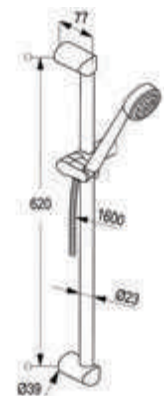

RAK6064005

1S shower set L = 900 mm