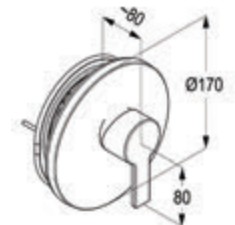

D

**RAK88011**  
Flexx.Boxx. Concealed pre installation set DN20 without trim set and functional unit

CONCEALED SHOWER MIXER

C

**RAK13006B**  
Concealed single lever shower mixer trim set

D

Concealed mixer,  
pre installation kit DN 15