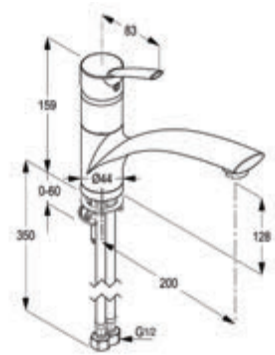

Product

Product Description

SHOWER MIXER

RAK15003

Single lever shower mixer DN 15

ceramic cartridge-K35
flow class B
shower outlet G 1/2"
protected against back flow
S- unions 1/2 X 3/4 inch
European standard- EN 817

KITCHEN SINK MIXER

RAK15004-01

Single lever sink mixer DN 15

ceramic cartridge-K35
aerator M 24 x 1
swivelling (360°) spout l = 200 mm
1/2 " high pressure flexible hose with PEX tubes
European standard EN 817
Pressure Compensating Aerator 6.0 l/min

CONCEALED MIXER

RAK15005

Concealed single-lever **bath & shower**
mixer trim set

RAK38621
Pre-installation kit DN 15

RAK15009

Concealed single-lever **shower** mixer trim set

RAK38621
Pre-installation kit DN 15