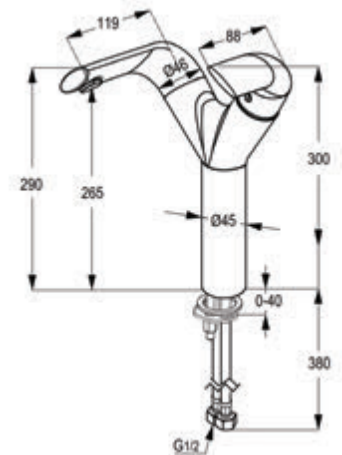

RAK16021-01

Single lever high raised basin mixer DN 15

ceramic cartridge-K35
S-pointer PCA aerator M 24 X 1
1/2" high pressure flexible hose with PEX tubes
European standard EN 817
Pressure Compensating Aerator 6.0 l/min