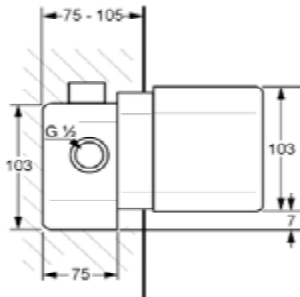

D

Concealed mixer,  
 pre installation kit DN 15

CONCEALED SHOWER MIXER

C

**RAK15009B**  
 Concealed single lever shower mixer trim set

D

Concealed mixer,  
 pre installation kit DN 15

CONCEALED