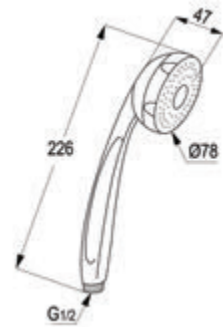

RAK6020005

2S Hand Shower DN 15

jet kind : rain shower/soft spray