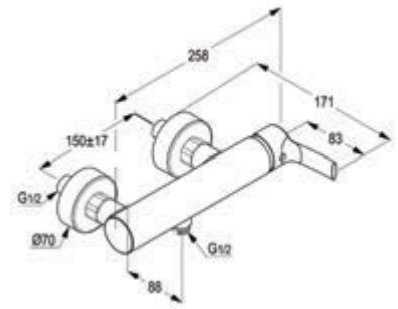

Product

Product Description

SHOWER MIXER

**RAK15003**

**Single lever shower mixer DN 15**

ceramic cartridge-K35  
 flow class B  
 shower outlet G 1/2"  
 protected against back flow  
 S- unions 1/2 X 3/4 inch  
 European standard- EN 817