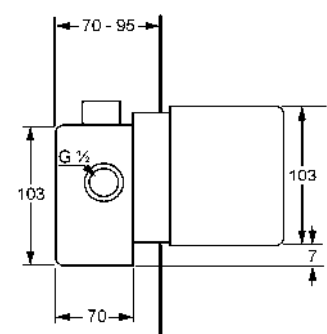

CONCEALED SHOWER MIXER

C

**RAK14006B**  
Concealed single lever shower mixer trim set

or **RAK14106B**

D

Concealed mixer,  
pre installation kit DN 15

Product

Product Description