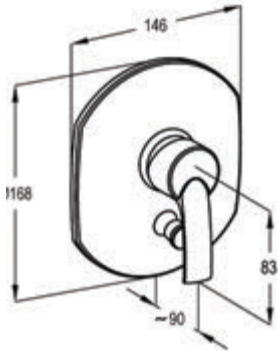

**RAK12009B**  
Concealed single lever shower mixer trim set

D

Concealed mixer,  
pre installation kit DN 15

Product

Product Description

CONCEALED BATH & SHOWER MIXER

C

**RAK15005B**  
 Concealed single lever bath and shower mixer trim set