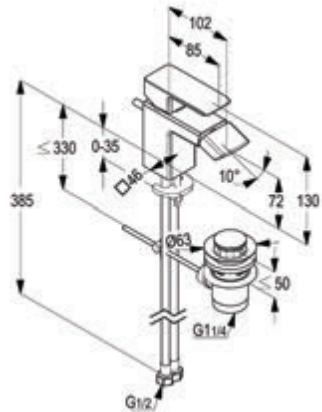

PROFILE

**RAK38243**  
**Pre installation kit DN 15**

BIDET MIXER

**RAK14101-01**  
**Single lever bidet mixer DN 15**  
 ceramic cartridge-K35  
 ball joint cache aerator M 18.5 x 1  
 1/2" high pressure flexible hose with PEX tubes  
 pop up waste 1 1/4 inch  
 European Standard - EN 817  
 Pressure Compensating Aerator 6.0 l/min