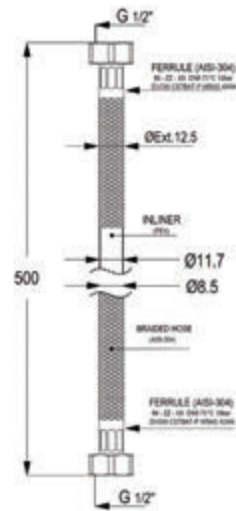

RAK22008

Flex feeding hose
G 1/2" x 1/2" x 500 mm