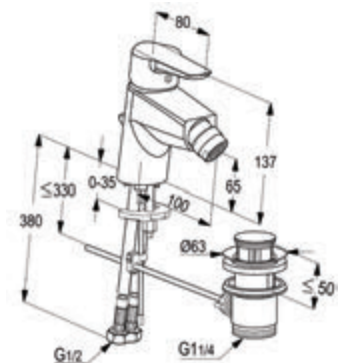

RAK11001-01

Single lever bidet mixer DN 15

ceramic cartridge-K35
ball joint aerator M 24 x 1
1/2" high pressure flexible hose with PEX tubes
pop up waste 1 1/4 inch
European Standard - to EN 817
Pressure Compensating Aerator 6.0 l/min