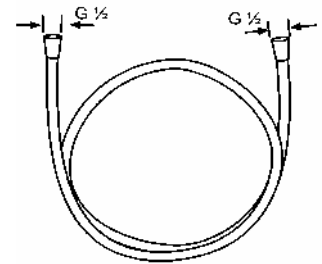

### Logo flex hose DN 15

plastic coated with metal-effect  
with conical nuts 1/2 x 1/2 inch x 1600mm