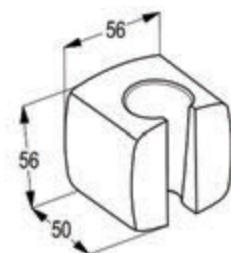

RAK14020

Wall mounted shower holder

with screws and dowels