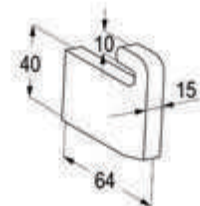

RAK26005

Robe Hook

wall fastening
with screws and dowels