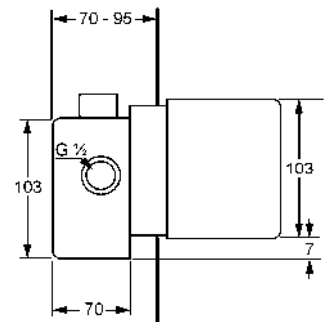

or **RAK14103B**

D

Concealed mixer,
pre installation kit DN 15