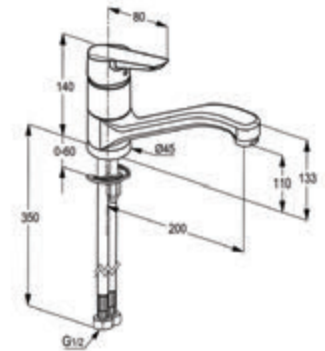

RAK11008-01

Single lever sink mixer DN 15

ceramic cartridge-K35
swivelling (360°) spout l = 200 mm
aerator M 24 x 1
1/2" high pressure flexible hose with PEX tubes
European standard- EN 817
Pressure Compensating Aerator 6.0 l/min