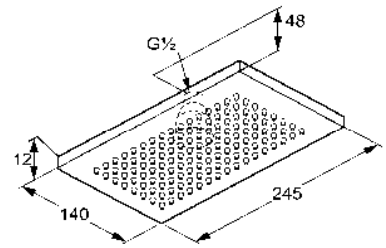

RAK14018
Overhead shower DN 15
245 mm x 140 mm
with cleaning system
with ball joint connection 1/2 inch