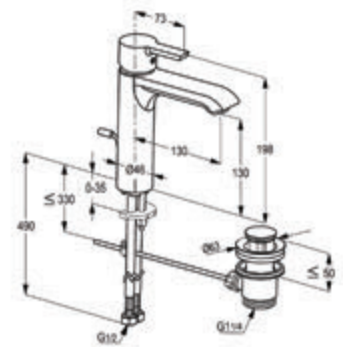

RAK13060-01

Single lever basin mixer XL DN 15

ceramic cartridge - K35
aerator M 24 x 1
1/2" high pressure flexible hose with PEX tubes
pop up waste 1 1/4 inch
European Standard - EN 817
Pressure Compensating Aerator 6.0 l/min