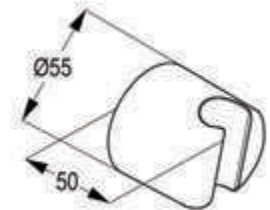

RAK6055105

Wall mount shower holder

with screws and dowels