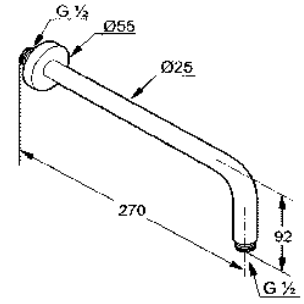

Flexx.Boxx. Concealed pre installation set DN20 without trim set and functional unit

CONCEALED

CONCEALED BATH & SHOWER SET - OPTION 2

A

**RAK10012**  
**Shower arm 250 mm, DN 15**  
 Projection 250 mm  
 with sliding cover plate  
 male thread 1/2 inch