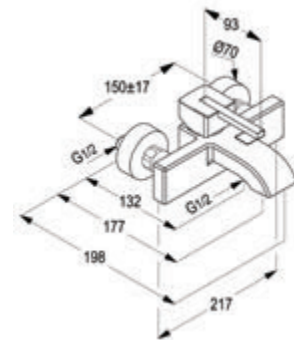

RAK14002
Single lever bath & shower mixer DN 15
without shower set
ceramic cartridge-K41
S-pointer aerator M 24 X 1
flow class CB
automatic diverter: shower to bath tub
shower outlet G 1/2"
protected against back flow
S- unions 1/2 X 3/4 inch
European standard- EN 817