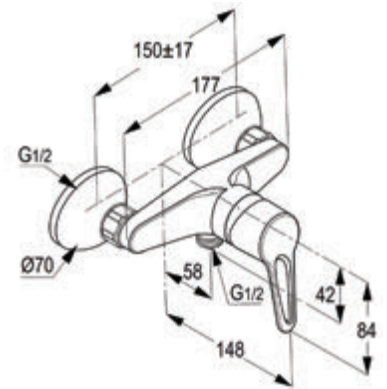

Product

Product Description

SHOWER MIXER

**RAK30003**

**Single lever shower mixer DN 15**

ceramic cartridge-K35  
 flow class B  
 shower outlet G 1/2"  
 protected against back flow  
 S- unions 1/2 X 3/4 inch  
 European standard- EN 817