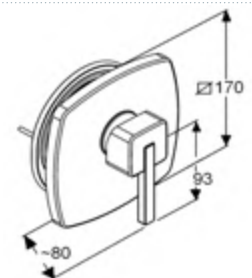

RAK14006B
Concealed single lever shower mixer trim set