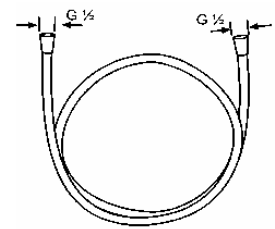

RAK22048

Logo flex hose DN 15

plastic coated with metal-effect
with conical nuts 1/2 x 1/2 inch x 1200mm