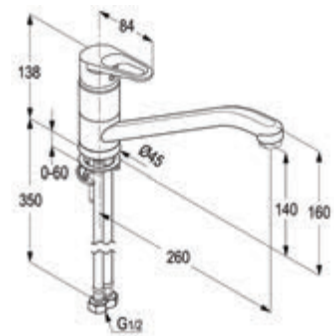

RAK30014-01

Single lever sink mixer DN 15

ceramic cartridge-K35
swivelling (360°) spout l = 260 mm
aerator M 24 x 1
1/2" high pressure flexible hose with PEX tubes
European Standard - EN 817
Pressure Compensating Aerator 6.0 l/min