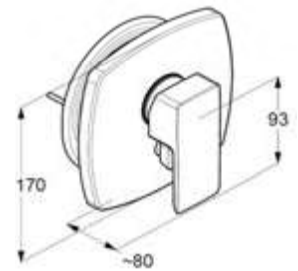

B

**RAK14018**  
**Overhead shower DN 15**  
 245 mm x 140 mm  
 with cleaning system  
 with ball joint connection 1/2 inch

C

**RAK14103B**  
**Concealed single lever bath  
 and shower mixer trim set**