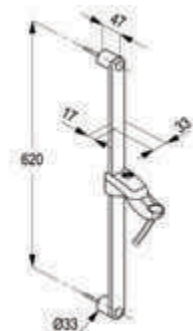

RAK14007

PROFILE Wall bar L = 600 mm

with ridgeless adjustable shower holder
with horizontally and vertically adjustable slider
with release button
SUPARAFLEX shower hose
1/2 x 1/2 inch x 1600 mm
with conical nuts
with screws and dowels