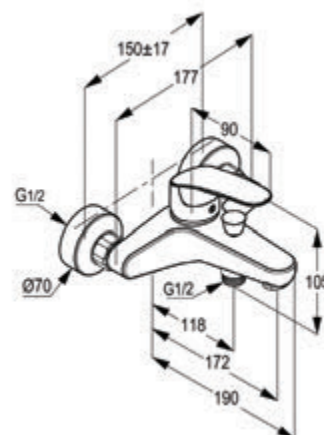

RAK17002

Single lever bath & shower mixer DN 15

without shower set
ceramic cartridge-K35
aerator M 24 X 1
flow class CB
automatic diverter: shower to bath tub
shower outlet G 1/2"
protected against back flow
S- unions 1/2 X 3/4 inch
European standard- EN 817