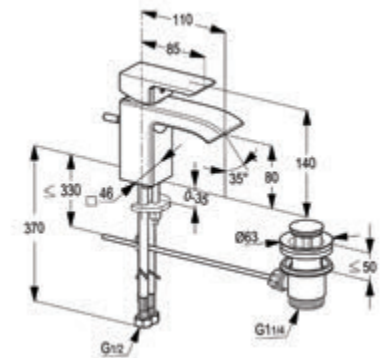

RAK14100-01

Single lever basin mixer DN 15

ceramic cartridge-K35
cache aerator M 24 x 1
1/2" high pressure flexible hose with PEX tubes
pop up waste 1 1/4 inch
European standard - EN 817
Pressure Compensating Aerator 6.0 l/min