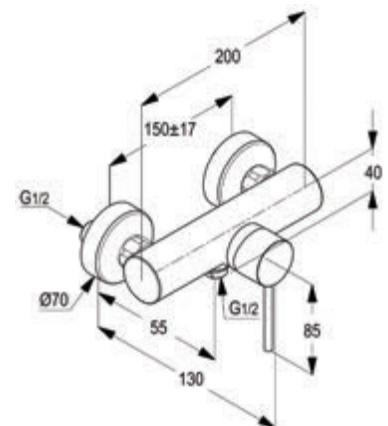

Product

Product Description

BIDET MIXER

RAK12003-01

Single lever bidet mixer DN 15

ceramic cartridge-K35
ball joint aerator M 24 x 1
1/2" high pressure flexible hose with PEX tubes
pop up waste 1 1/4 inch
European Standard - EN 817
Pressure Compensating Aerator 6.0 l/min

BATH & SHOWER MIXER

RAK12004

Single lever bath & shower mixer DN 15

without shower set
ceramic cartridge-K35
aerator M 24 X 1
flow class CB
automatic diverter: shower to bath tub
shower outlet G 1/2"
protected against back flow
S- unions 1/2 X 3/4 inch
European standard- EN 817

SHOWER MIXER

RAK12008

Single lever shower mixer DN 15

ceramic cartridge-K35
flow class B
shower outlet G 1/2"
protected against back flow
S- unions 1/2 X 3/4 inch
European standard- EN 817