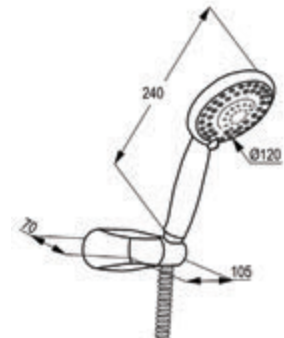

ECO 4S RAK40022

Bath tub set
jet kind: spray/misty/massage/spray & massage
shower connection G 1/2
shower hose 1/2" x 1/2" x 1600 mm
Adjustable holder
with screws and dowels