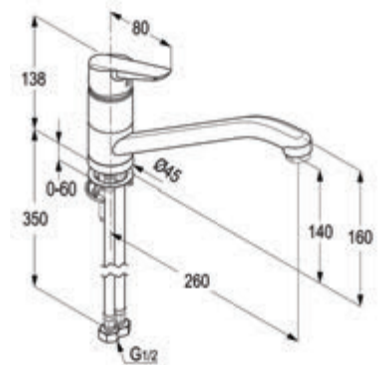

RAK11010-01

Single lever sink mixer DN 15

ceramic cartridge-K35
swivelling (360°) spout l = 260 mm
aerator M 24 x 1
1/2" high pressure flexible hose with PEX tubes
European Standard - EN 817
Pressure Compensating Aerator 6.0 l/min