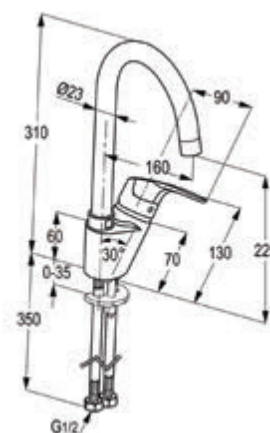

RAK17050-01

Single lever sink mixer DN 15

ceramic cartridge-K35
PCA aerator M 22 x 1
swivelling U spout
1/2" high pressure flexible hose with PEX tubes
European Standard EN 817
Compensating Aerator 6.0 l/min