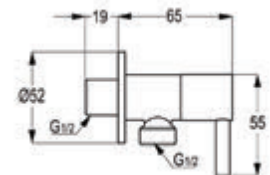

RAK12018

Brass angle valve DN 15

1/4 Turn-cp 1/2" x 1/2"
ceramic disc fitting
working pressure 6 bar maximum
provided with hot and cold button
rosette brass with chrome plating