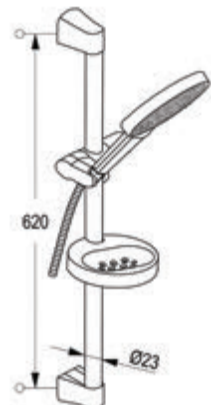

PASSION

wall bar with horizontally and vertically adjustable slider
SIRENAFLEX shower hose 1/2 x 1/2 inch x 1600 mm
with conical nuts
PASSION hand shower 1 S
with cleaning system
angle adjustable in 5° stages (max. tilt angle 30°)
voluminous shower spray from 90 spray nozzles
with soap dish
with screws and dowels

RAK13017
1S shower set L = 900 mm