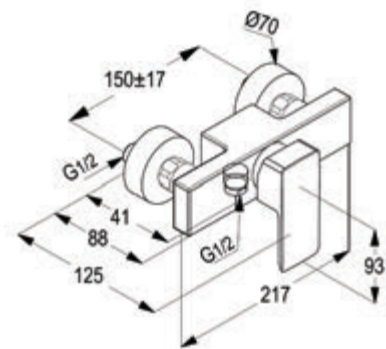

BATH & SHOWER MIXER

RAK14102

Single lever bath & shower mixer DN 15

without shower set
ceramic cartridge-K41
S-pointer aerator M 24 X 1
flow class CB
automatic diverter: shower to bath tub
shower outlet G 1/2"
protected against back flow
S- unions 1/2 X 3/4 inch
European standard- EN 817

SHOWER MIXER

RAK14105

Single lever shower mixer DN 15

ceramic cartridge-K41
flow class B
shower outlet G 1/2"
protected against back flow
S- unions 1/2 X 3/4 inch
European standard- EN 817

CONCEALED MIXER

RAK14103

Concealed single-lever **bath & shower** mixer trim set

RAK33434
Pre-installation kit DN 15

RAK14106

concealed single-lever **shower** mixer trim set

RAK33434
Pre-installation kit DN 15