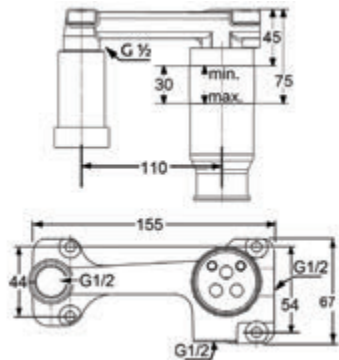

RAK38243
Pre installation kit DN 15