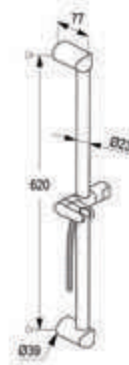

#### PRIME Wall bar L= 600 mm

with floating slider  
shower hose G 1/2" x G 1/2" x 1600 mm  
with screws and dowels