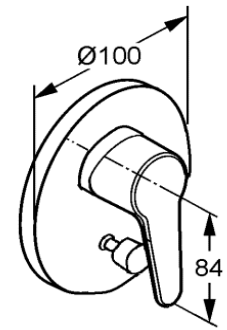

D

Concealed mixer, pre installation kit DN 15

CONCEALED

CONCEALED BATH & SHOWER MIXER

C

**RAK10005B**

Concealed single lever bath and shower mixer trim set

D