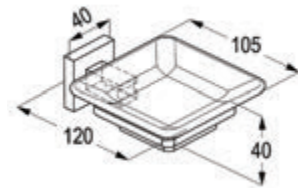

## Product Description

**RAK24007**  
**Tumbler holder glass**  
 wall fastening  
 with screws and dowels

**RAK24008**  
**Soap dish glass**  
 wall fastening  
 with screws and dowels  
 with a bowl of glass