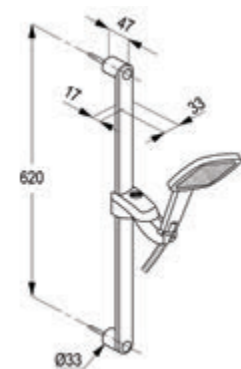

E

**RAK6054005**  
**Wall supply DN 15**  
 protected against back flow  
 with wall flange  
 connection 1/2 inch

F

**RAK14009**  
**Profile shower set 1S**  
 wall bar L = 600 mm  
 Profile 1S hand shower  
 SUPARAFLEX shower hose 1/2 x 1/2 inch x 1600mm