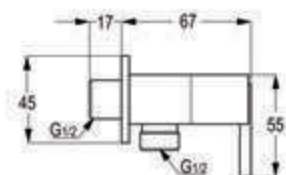

RAK14013

Brass angle valve DN 15

1/4 Turn-cp 1/2" x 1/2"
ceramic disc fitting
working pressure 6 bar maximum
provided with hot and cold button
rosette brass with chrome plating