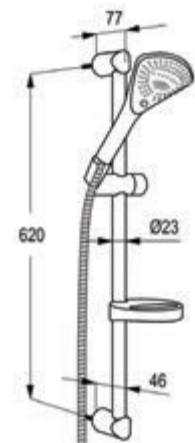

FIZZ

wall bar L = 600 mm
wall fastening
adjustable to 3 spray patterns
volume, booster, linear
with cleaning system
with ridgeless adjustable shower holder
vertically and horizontally adjustable
suparaflex shower hose 1/2 x 1/2 inch x 1600mm
FIZZ 3S hand shower
with fixing kit
with soap dish