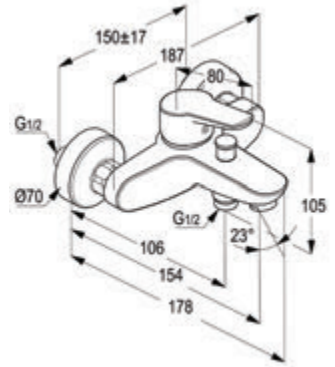

Product

Product Description

BATH & SHOWER MIXER

RAK11002
Single lever bath & shower mixer DN 15
without shower set
ceramic cartridge-K35
aerator M 24 X 1
flow class CB
automatic diverter: shower to bath tub
shower outlet G 1/2"
protected against back flow
S- unions 1/2 X 3/4 inch
European standard- EN 817

SHOWER MIXER

RAK11005
Single lever shower mixer DN 15
ceramic cartridge-K35
flow class B
shower outlet G 1/2"
protected against back flow
S- unions 1/2 X 3/4 inch
European standard- EN 817

PROJECT

CONCEALED MIXER

RAK11003
Concealed single-lever **bath & shower**
mixer trim set
RAK38621
Pre-installation kit DN15

RAK11006
Concealed single-lever **shower**
mixer trim set
RAK38621
Pre-installation kit DN15