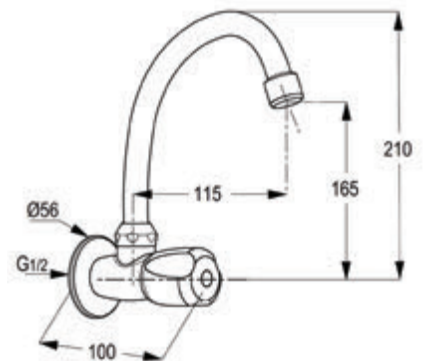

WALL MOUNTED TAPS

RAK35007
Long Bibcock DN15
marked : blue
thread connection 1/2 inch
European standard- EN200

RAK35002
Bibcock DN15
marked : blue
thread connection 1/2 inch
European standard- EN200

RAK35008
Wall mounted sink tap DN15
marked : blue
swivel spout
aerator M22x1
flow class A
thread connection 1/2 inch
European standard- EN200