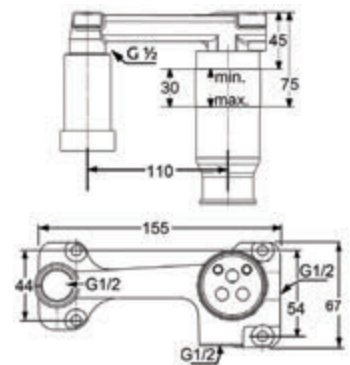

Product

Product Description

BASIN MIXER

RAK13028-01

Side Single Lever Basin Mixer DN 15

ceramic cartridge-K35
swivelling spout-(360°)
PCA cache aerator M 16.5 x 1
1/2" high pressure flexible hose with PEX tubes
pop up waste 1 1/4 inch
European Standard - EN 817
Pressure Compensating Aerator 5.0 l/min

PASSION

RAK 13024

Concealed 2-hole single lever basin mixer

trim set
aerator M 24 x 1
flow class Z
wall outlet 230 mm
without pre-installation kit item no. RAK38243

RAK38243

Pre installation kit DN 15