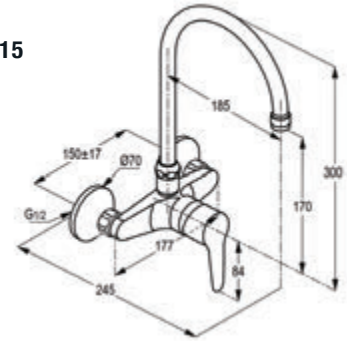

RAK10028SU

Wall mounted single lever sink mixer DN 15

ceramic cartridge-K35
swivelling (185°) U spout l = 186 mm
aerator M 22 x 1
flow class A
S- unions 1/2 X 3/4 inch
European standard- EN 817