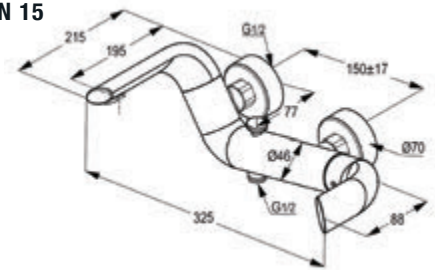

Product

Product Description

BATH & SHOWER MIXER

**RAK16002**  
**Single lever bath & shower mixer DN 15**

without shower set  
ceramic cartridge-K35  
S-pointer aerator M 24 X 1  
flow class CB  
automatic diverter: shower to bath tub  
shower outlet G 1/2"  
protected against back flow  
S- unions 1/2 X 3/4 inch  
European standard- EN 817