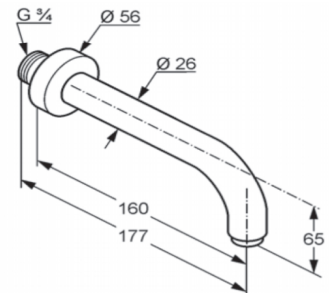

RAK12007

PRIME

Wall spout DN 20
wall projection 160 mm
wall fastening
cascade aerator M 24 x 1
flow class C
with sliding cover plate
in accordance to EN 200