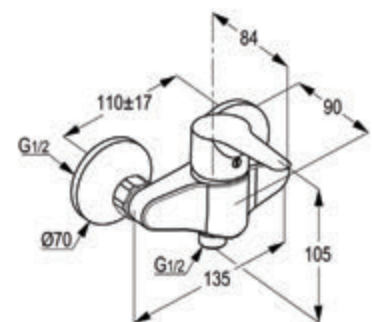

RAK10024
Single lever shattaf mixer DN 15

ceramic cartridge-K35
flow class B
shower outlet G 1/2"
protected against back flow
S- unions 1/2 X 3/4 inch
European standard- EN 817