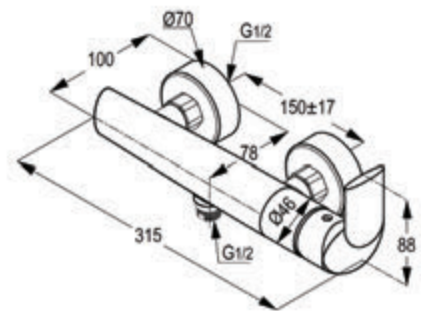

Product

Product Description

BATH & SHOWER MIXER

RAK16002
Single lever bath & shower mixer DN 15

without shower set
ceramic cartridge-K35
S-pointer aerator M 24 X 1
flow class CB
automatic diverter: shower to bath tub
shower outlet G 1/2"
protected against back flow
S- unions 1/2 X 3/4 inch
European standard- EN 817

SHOWER MIXER

RAK16003
Single lever shower mixer DN 15

ceramic cartridge-K35
flow class B
shower outlet G 1/2"
protected against back flow
S- unions 1/2 X 3/4 inch
European standard- EN 817