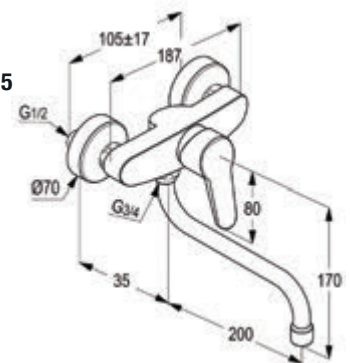

RAK11009

Wall mounted single lever sink mixer DN 15

ceramic cartridge-K35
swivelling (185°) spout l = 200 mm
aerator M 22 x 1
flow class A
S- unions 1/2 X 3/4 inch
European standard- EN 817