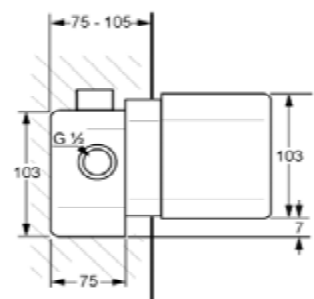

**RAK11006B**

Concealed single lever shower mixer trim set

D

Concealed mixer, pre installation kit DN 15

Product

Product Description

CONCEALED BATH & SHOWER MIXER

C