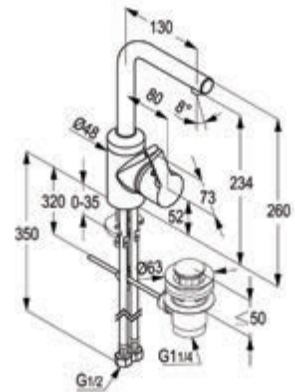

Product

Product Description

BASIN MIXER

**RAK13028-01**

**Side Single Lever Basin Mixer DN 15**

ceramic cartridge-K35  
 swivelling spout-(360°)  
 PCA cache aerator M 16.5 x 1  
 1/2" high pressure flexible hose with PEX tubes  
 pop up waste 1 1/4 inch  
 European Standard - EN 817  
 Pressure Compensating Aerator 5.0 l/min