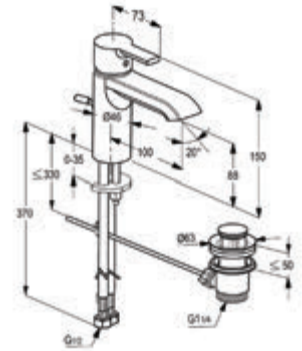

RAK13000-01

Single Lever Basin Mixer DN 15

ceramic cartridge-K35
cache aerator M 24 x 1
1/2" high pressure flexible hose with PEX tubes
pop up waste 1 1/4 inch
European Standard - EN 817
Pressure Compensating Aerator 6.0 l/min