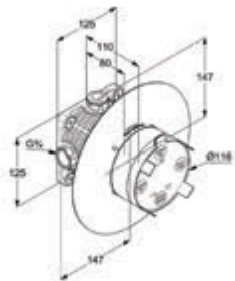

RAK88011
Flexx.Boxx. Concealed pre installation set DN20 without trim set and functional unit