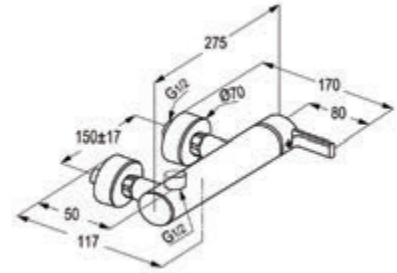

Product

Product Description

SHOWER MIXER

RAK13005
Single lever shower mixer DN 15
ceramic cartridge-K41
Flow class B
shower outlet G 1/2"
protected against back flow
S- unions 1/2 X 3/4 inch

KITCHEN SINK MIXER

RAK13012-01
Single lever sink mixer DN 15
ceramic cartridge-K35
swivelling (360°) spout l = 210 mm
PCA cache aerator M 16.5 x 1
1/2" high pressure flexible hose with PEX tubes
European Standard- EN 817
Pressure Compensating Aerator 5.0 l/min

CONCEALED MIXER

RAK13003
Concealed single-lever **bath & shower**
mixer trim set
RAK33434
Pre-installation kit DN 15

RAK13006
Concealed single-lever **shower**
mixer trim set
RAK33434
Pre-installation kit DN 15