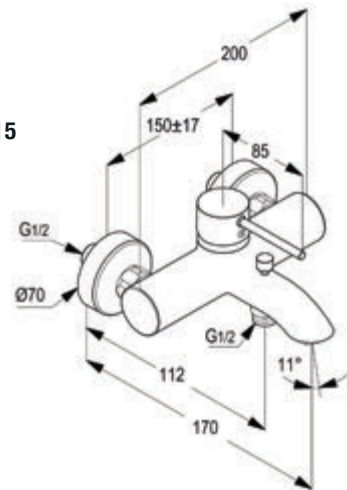

RAK12004

Single lever bath & shower mixer DN 15

without shower set
ceramic cartridge-K35
aerator M 24 X 1
flow class CB
automatic diverter: shower to bath tub
shower outlet G 1/2"
protected against back flow
S- unions 1/2 X 3/4 inch
European standard- EN 817