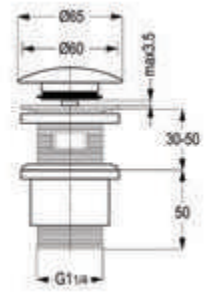

### Click clack waste fitting with Over flow Hole

Click Clack Waste Fitting 1 1/4"