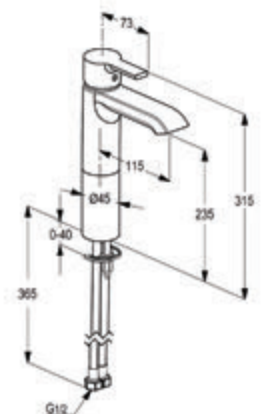

RAK130100-01

Single lever high raised basin mixer DN 15

ceramic cartridge-K35
cache aerator M 24 x 1
1/2" high pressure flexible hose with PEX tubes
European Standard - EN 817
Pressure Compensating Aerator 6.0 l/min