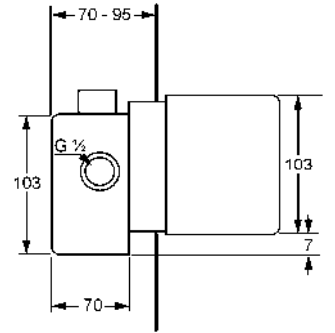

CONCEALED BATH & SHOWER MIXER - OPTION 1

C

**RAK13003B**  
Concealed single lever bath and shower mixer trim set

D

Concealed mixer,  
pre installation kit DN 15

CONCEALED BATH & SHOWER MIXER - OPTION 2

C

**RAK13093**  
Concealed single lever bath and shower mixer trim set with functional unit