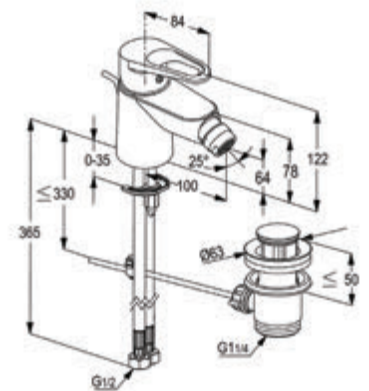

BIDET MIXER

**RAK30001-01**

**Single lever bidet mixer DN 15**

ceramic cartridge-K35  
 ball joint aerator M 24 x 1  
 1/2" high pressure flexible hose with PEX tubes  
 pop up waste 1 1/4 inch  
 European Standard - EN 817  
 Pressure Compensating Aerator 6.0 l/min