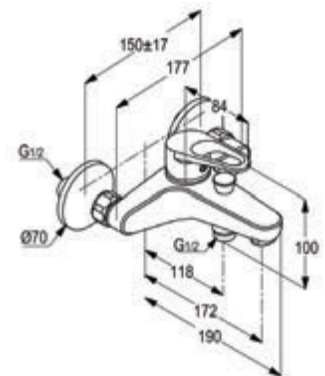

BASIN MIXER

RAK30000-01

Single lever basin mixer DN 15

ceramic cartridge-K35
aerator M 24 x 1
1/2" high pressure flexible hose with PEX tubes
pop up waste 1 1/4 inch
European Standard - EN 817
Pressure Compensating Aerator 6.0 l/min

BIDET MIXER

RAK30001-01

Single lever bidet mixer DN 15

ceramic cartridge-K35
ball joint aerator M 24 x 1
1/2" high pressure flexible hose with PEX tubes
pop up waste 1 1/4 inch
European Standard - EN 817
Pressure Compensating Aerator 6.0 l/min

BATH & SHOWER MIXER

RAK30002

Single lever bath & shower mixer DN 15

without shower set
ceramic cartridge-K35
aerator M 24 X 1
flow class CB
automatic diverter: shower to bath tub
shower outlet G 1/2"
protected against back flow
S- unions 1/2 X 3/4 inch
European standard- EN 817