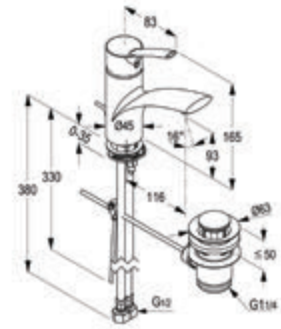

BASIN MIXER

**RAK15000-01**

**Single lever basin mixer DN 15**

ceramic cartridge-K35  
 aerator M 24 x 1  
 1/2" high pressure flexible hose with PEX tubes  
 pop up waste 1 1/4 inch  
 European Standard - EN 817  
 Pressure Compensating Aerator 6.0 l/min