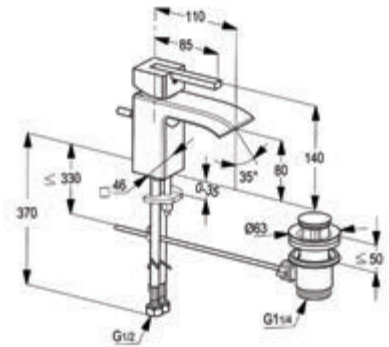

BASIN MIXER

RAK14000-01

Single lever basin mixer DN 15

ceramic cartridge-K35
cache aerator M 24 x 1
1/2" high pressure flexible hose with PEX tubes
pop up waste 1 1/4 inch
European Standard - EN 817
Pressure Compensating Aerator 6.0 l/min