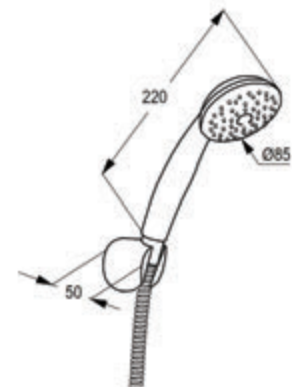

RAK7310015

Bath tub set
jet kind: rain shower
shower connection G 1/2
shower hose 1/2" x 1/2" 1600 mm
fixed holder
with screws and dowels