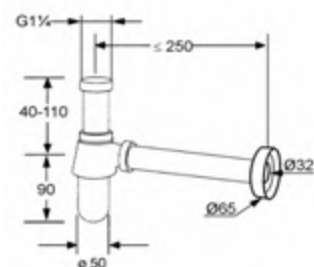

RAK1010505

Brass chrome bottle trap 1 1/4"

G 1 1/4" x 32 mm
with outlet tube 32 x 200 mm
with wall flange