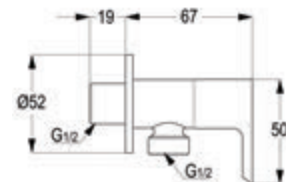

RAK13013

Brass angle valve DN 15

1/4 Turn-cp 1/2" x 1/2"
ceramic disc fitting
working pressure 6 bar maximum
provided with hot and cold button
rosette brass with chrome plating