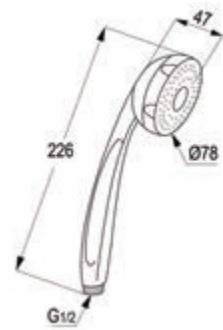

RAK6030005

3S Hand Shower DN 15

jet kind : rain shower/soft spray/message spray