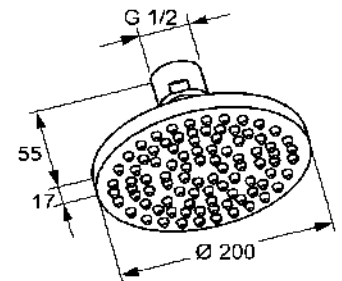

RAK11012

Over head Shower DN 15, Ø 200 mm
with swivel ball joint 1/2" inch