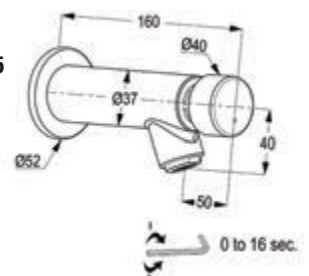

RAK50003

Wall Mounted Self Closing Tap Push type DN 15

with S point aerator
minimum working pressure 0.1bar
maximum working pressure 3 bar
time of water flow 0 to 16sec
with 2mm allen key for time adjustment