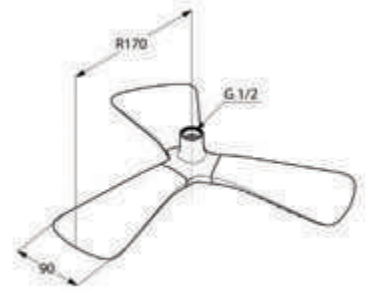

6757805-00

Over head Shower KB3, DN 15
with three shower cartridge normal spray
flow class B
connection 1/2 inch