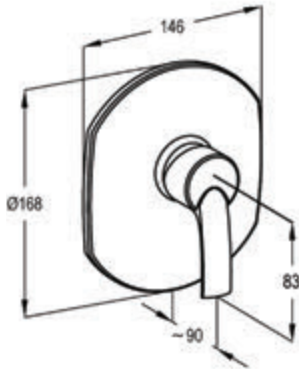

D

Concealed mixer,  
 pre installation kit DN 15

CONCEALED SHOWER MIXER

C

**RAK15009B**  
 Concealed single lever shower mixer trim set

D

Concealed mixer,  
 pre installation kit DN 15

CONCEALED