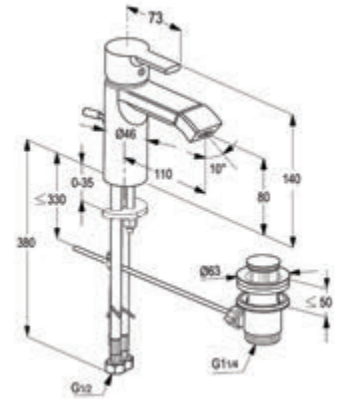

RAK13001-01

Single lever bidet mixer DN 15

ceramic cartridge-K35
ball joint cache aerator M 18.5 x 1
1/2" high pressure flexible hose with PEX tubes
pop up waste 1 1/4 inch
European Standard - EN 817
Pressure Compensating Aerator 6.0 l/min