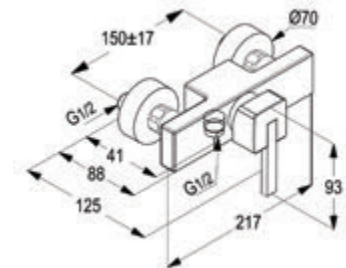

Product

Product Description

BATH & SHOWER MIXER

RAK14002
Single lever bath & shower mixer DN 15
without shower set
ceramic cartridge-K41
S-pointer aerator M 24 X 1
flow class CB
automatic diverter: shower to bath tub
shower outlet G 1/2"
protected against back flow
S- unions 1/2 X 3/4 inch
European standard- EN 817

PROFILE

SHOWER MIXER

RAK14005
Single lever shower mixer DN 15
ceramic cartridge-K41
flow class B
shower outlet G 1/2"
protected against back flow
S- unions 1/2 X 3/4 inch
European standard- EN 817

CONCEALED MIXER

RAK14003
Concealed single-lever **bath & shower**
mixer trim set
RAK33434
Pre-installation kit DN 15

RAK14006
Concealed single-lever **shower** mixer trim
set
RAK33434
Pre-installation kit DN 15