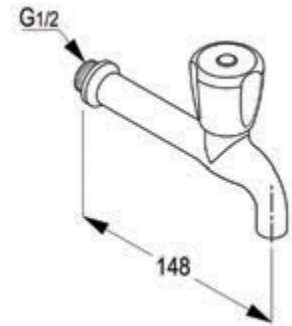

WALL MOUNTED TAPS

**RAK35007**  
**Long Bibcock DN15**  
 marked : blue  
 thread connection 1/2 inch  
 European standard- EN200

**RAK35002**  
**Bibcock DN15**  
 marked : blue  
 thread connection 1/2 inch  
 European standard- EN200