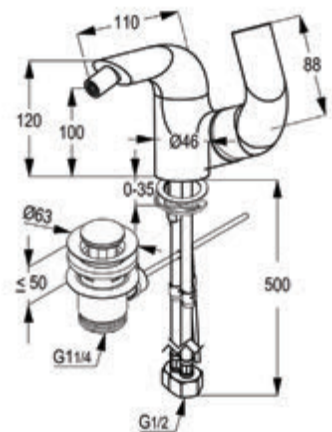

RAK16001-01

Single lever bidet mixer DN 15

ceramic cartridge-K35
PCA cache aerator M 16.5 X 1
1/2" high pressure flexible hose with PEX tubes
pop up waste 1 1/4 inch
European standard EN 817
Pressure Compensating Aerator 5.0 l/min