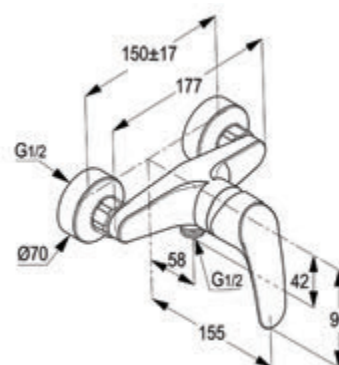

Product

Product Description

BATH & SHOWER MIXER

RAK17002

Single lever bath & shower mixer DN 15

without shower set
ceramic cartridge-K35
aerator M 24 X 1
flow class CB
automatic diverter: shower to bath tub
shower outlet G 1/2"
protected against back flow
S- unions 1/2 X 3/4 inch
European standard- EN 817

SHOWER MIXER

RAK17003

Single lever shower mixer DN 15

ceramic cartridge-K35
flow class B
shower outlet G 1/2"
protected against back flow
S- unions 1/2 X 3/4 inch
European standard- EN 817

KITCHEN SINK MIXER

RAK17050-01

Single lever sink mixer DN 15

ceramic cartridge-K35
PCA aerator M 22 x 1
swivelling U spout
1/2" high pressure flexible hose with PEX tubes
European Standard EN 817
Compensating Aerator 6.0 l/min