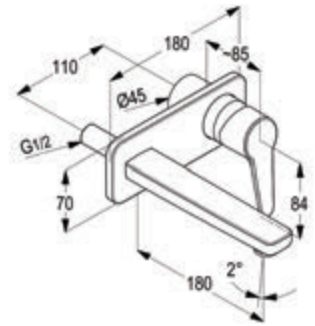

RAK10023
Concealed 2-hole single lever basin mixer
trim set
aerator M 24 x 1
flow class Z
wall outlet 180 mm
without pre-installation kit item no. RAK38243

RAK38243
Pre installation kit DN 15