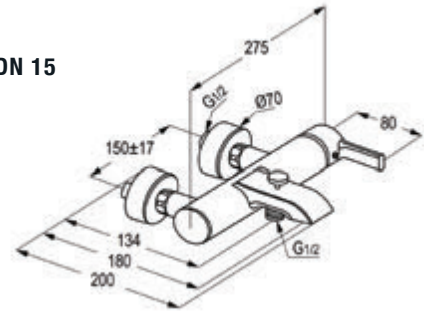

RAK13002

Single lever bath & shower mixer DN 15

without shower set
ceramic cartridge-K41
aerator M 24 X 1
flow class CB
automatic diverter: shower to bath tub
shower outlet G 1/2"
protected against back flow
S- unions 1/2 X 3/4 inch
European standard- EN 817

RAK13102

Single lever bath & shower mixer DN 15 (Top Lever)

without shower set
ceramic cartridge-K35
aerator M 24 X 1
flow class CB
automatic diverter: shower to bath tub
shower outlet G 1/2"
protected against back flow
S- unions 1/2 X 3/4 inch
European standard- EN 817