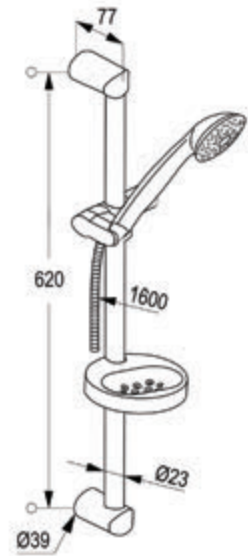

TRIO - 1S RAK6013105 1S Shower set L=600mm

wall bar with slider horizontally and vertically adjustable
jet kind:rain shower
with soap dish
with fixing kit
1S hand-held shower
with quick lime deposit cleaning system
with Logoflex-hose, plastic coated with metal-effect
and conical nuts 1/2 x 1/2 inch x 1600 mm
with screws and dowels