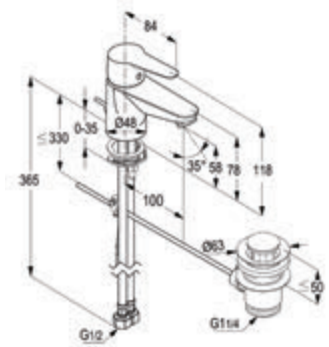

RAK10000-01

Single lever basin mixer DN 15

ceramic cartridge - K35
aerator M 24 x 1
1/2" high pressure flexible hose with PEX tubes
pop up waste 1 1/4 inch
European Standard- EN 817
Pressure Compensating Aerator 6.0 l/min