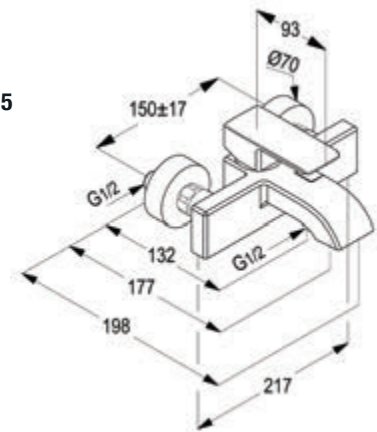

BATH & SHOWER MIXER

RAK14102

Single lever bath & shower mixer DN 15

without shower set
ceramic cartridge-K41
S-pointer aerator M 24 X 1
flow class CB
automatic diverter: shower to bath tub
shower outlet G 1/2"
protected against back flow
S- unions 1/2 X 3/4 inch
European standard- EN 817

SHOWER MIXER

RAK14105

Single lever shower mixer DN 15

ceramic cartridge-K41
flow class B
shower outlet G 1/2"
protected against back flow
S- unions 1/2 X 3/4 inch
European standard- EN 817

CONCEALED MIXER

RAK14103

Concealed single-lever **bath & shower** mixer trim set

RAK33434
Pre-installation kit DN 15

RAK14106

concealed single-lever **shower** mixer trim set

RAK33434
Pre-installation kit DN 15