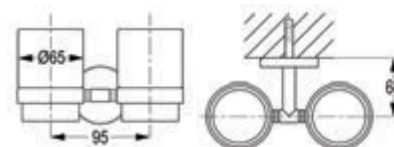

### RAK21014

**Double tumbler holder, glass**  
wall fastening  
with screws and dowels