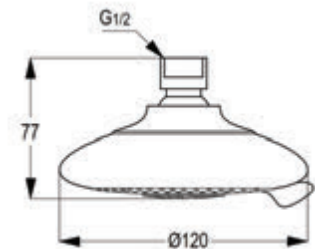

RAK44002

Over head Shower 4S - DN 15, Ø 120 mm

with swivel ball joint 1/2" inch
jet kind : spray/misty/massage/spray