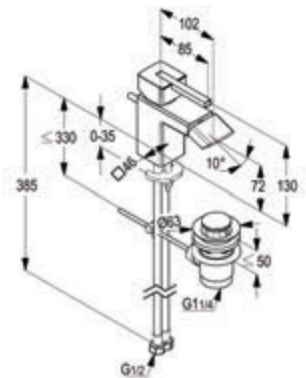

RAK14001-01

Single lever bidet mixer DN 15

ceramic cartridge-K35
ball joint cache aerator M 18.5 x 1
1/2" high pressure flexible hose with PEX tubes
pop up waste 1 1/4 inch
European Standard - EN 817
Pressure Compensating Aerator 6.0 l/min