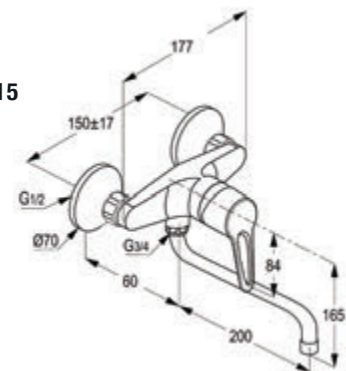

RAK30008

Wall mounted single lever sink mixer DN 15

ceramic cartridge-K35
swivelling (185°) spout l = 200 mm
aerator M 22 x 1
flow class A
S- unions 1/2 X 3/4 inch
European standard- EN 817