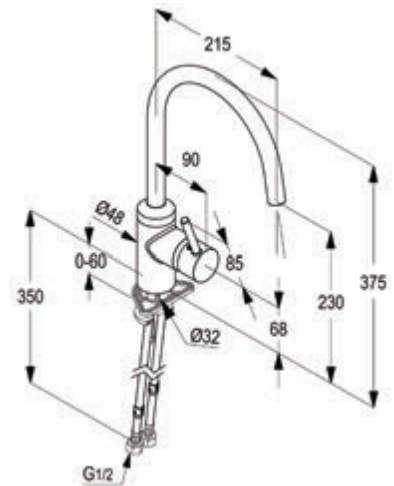

RAK12012-01

Single lever sink mixer DN 15

ceramic cartridge-K35
swivelling (360°) spout l=215 mm
PCA cache aerator M16.5X1
1/2" high pressure flexible hose with PEX tubes
European Standard - EN 817
Pressure Compensating Aerator 5.0 l/min