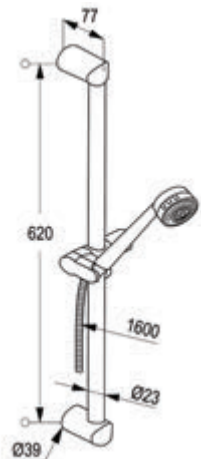

RAK6084005
3S shower set L = 900 mm