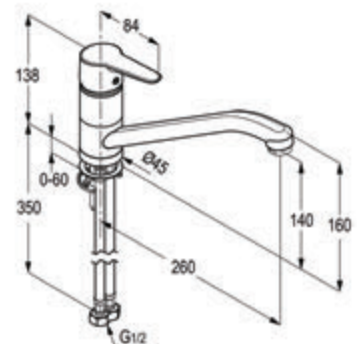

Product

Product Description

DECK MOUNTED KITCHEN SINK MIXERS

RAK10050-01

Single lever sink mixer DN 15

ceramic cartridge-K35
PCA aerator M 22 x 1
swivelling U spout
1/2" high pressure flexible hose with PEX tubes
European Standard EN 817
Compensating Aerator 6.0 l/min

RAK10004-01

Single lever sink mixer DN 15

ceramic cartridge-K35
swivelling (360°) spout l = 200 mm
aerator M 24 x 1
1/2" high pressure flexible hose with PEX tubes
European Standard - EN 817
Pressure Compensating Aerator 6.0 l/min

RAK10014-01

Single lever sink mixer DN 15

ceramic cartridge-K35
swivelling (360°) spout l = 260 mm
aerator M 24 x 1
1/2" high pressure flexible hose with PEX tubes
European Standard - EN 817
Pressure Compensating Aerator 6.0 l/min