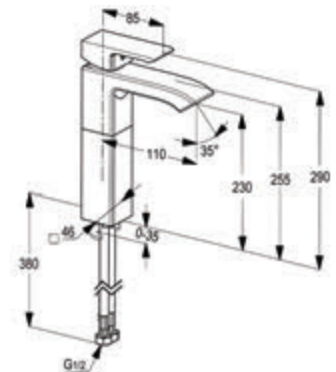

RAK14121-01

Single lever high raised basin mixer

ceramic cartridge-K35
cache aerator M 24 x 1
1/2" high pressure flexible hose with PEX tubes
without pop up waste
European Standard- EN 817
Pressure Compensating Aerator 6.0 l/min