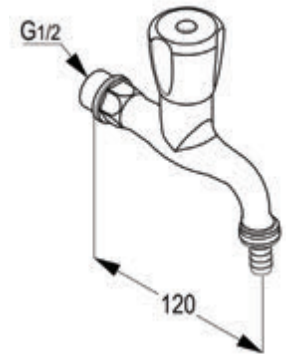

WALL MOUNTED TAPS

**RAK35007**  
**Long Bibcock DN15**  
 marked : blue  
 thread connection 1/2 inch  
 European standard- EN200

**RAK35002**  
**Bibcock DN15**  
 marked : blue  
 thread connection 1/2 inch  
 European standard- EN200