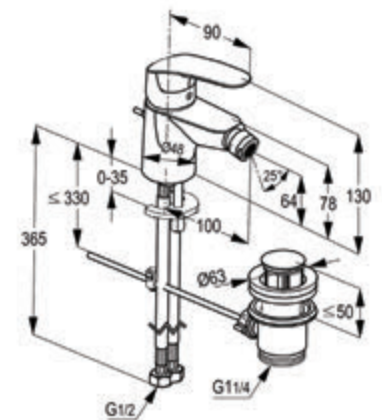

BIDET MIXER

RAK17001-01

Single lever bidet mixer DN 15

ceramic cartridge-K35
ball joint aerator M 24 x 1
1/2" high pressure flexible hose with PEX tubes
pop up waste 1 1/4 inch
European Standard - EN 817
Pressure Compensating Aerator 6.0 l/min