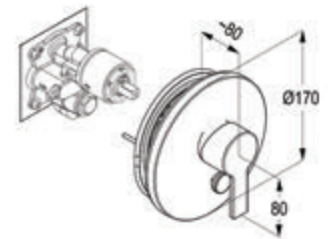

CONCEALED BATH & SHOWER MIXER - OPTION 1

C

**RAK13003B**  
Concealed single lever bath and shower mixer trim set

D

Concealed mixer,  
pre installation kit DN 15

CONCEALED BATH & SHOWER MIXER - OPTION 2

C

**RAK13093**  
Concealed single lever bath and shower mixer trim set with functional unit