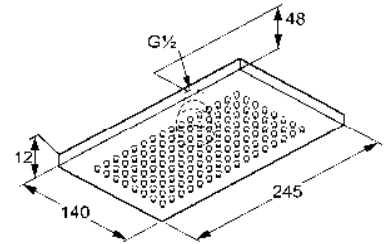

CONCEALED BATH & SHOWER SET - OPTION 2

A

RAK10012
Shower arm 250 mm, DN 15
Projection 250 mm
with sliding cover plate
male thread 1/2 inch

B

RAK14018
Overhead shower DN 15
245 mm x 140 mm
with cleaning system
with ball joint connection 1/2 inch

C

RAK14103B
Concealed single lever bath and shower mixer trim set

D

Concealed mixer, pre installation kit DN 15

E

RAK6054005
Wall supply DN 15
protected against back flow
with wall flange
connection 1/2 inch

F

RAK14009
Profile shower set 1S
wall bar L = 600 mm
Profile 1S hand shower
SUPARAFLEX shower hose 1/2 x 1/2 inch x 1600mm