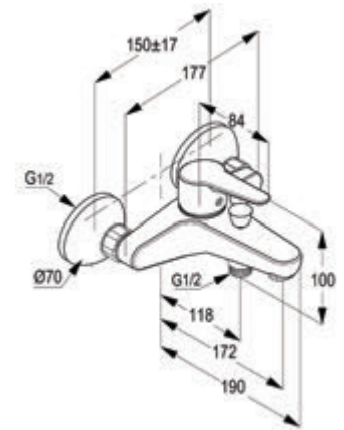

BATH & SHOWER MIXER

**RAK10002**  
**Single lever bath & shower mixer DN 15**

without shower set  
 ceramic cartridge-K35  
 aerator M 24 X 1  
 flow class DB  
 automatic diverter shower to bath tub  
 shower outlet G 1/2"  
 protected against back flow  
 S- unions 1/2 X 3/4 inch  
 European standard- EN 817