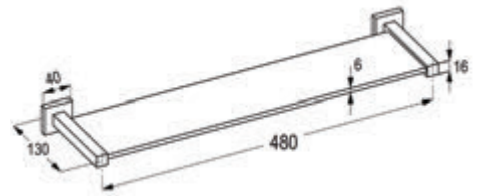

Product

Product Description

RAK24007
Tumbler holder glass
wall fastening
with screws and dowels

RAK24008
Soap dish glass
wall fastening
with screws and dowels
with a bowl of glass

RAK24033
**Wall mounted soap dispenser,
glass - 225 ml**
wall fastening
with screws and dowels

RAK24013
Glass shelf
wall fastening
with screws and dowels