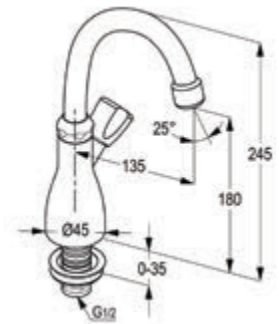

RAK35003

Pillar tap DN15

single hole deck mounted with swivel spout
aerator M22 x 1
flow class A
marked : blue
European standard- EN200