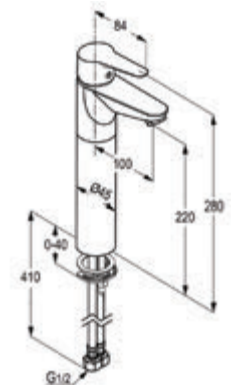

RAK10022-01

Single lever high raised basin mixer DN 15

ceramic cartridge-K35
aerator M 24 x 1
1/2" high pressure flexible hose with PEX tubes
European Standard - EN 817
Pressure Compensating Aerator 6.0 l/min