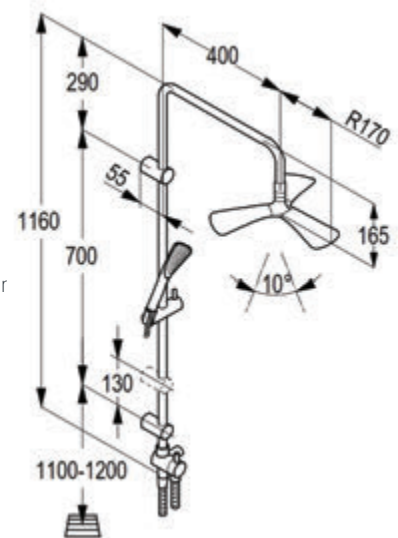

RAK48003

Dual shower system L-shape L = 1160 mm

wall fastening
hand and head shower
two way ceramic diverter
with 1S hand held shower 1/2 inch
ridgeless adjustable shower holder
vertically and cylindrically adjustable shower holder
shower hose 1/2 x 1/2 inch x 1600mm
with fixing kit
swivel head shower