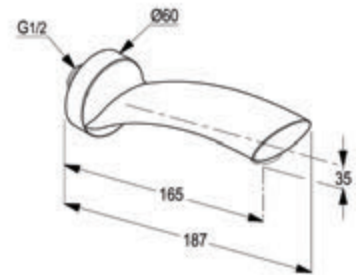

RAK15007

HARMONY

wall spout DN 15
wall fastening
aerator M 24 x 1
flow class C
with sliding cover plate
projection 165/187 mm
in accordance to EN 200