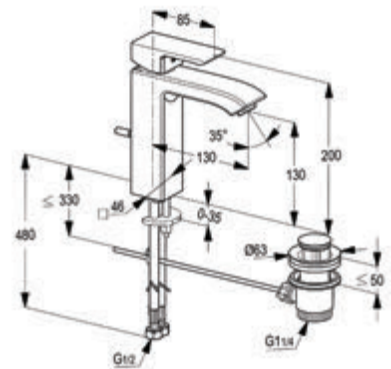

RAK14160-01

Single lever basin mixer XL DN 15

ceramic cartridge - K35
aerator M 24 x 1
1/2" high pressure flexible hose with PEX tubes
pop up waste 1 1/4 inch
European Standard - EN 817
Pressure Compensating Aerator 6.0 l/min