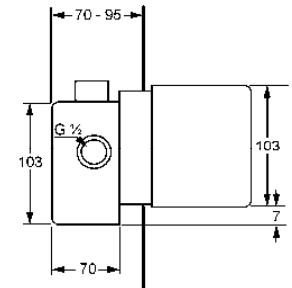

B

**RAK14018**  
**Overhead shower DN 15**  
 245 mm x 140 mm  
 with cleaning system  
 with ball joint connection 1/2 inch

C

**RAK14103B**  
**Concealed single lever bath and shower mixer trim set**

D

**Concealed mixer, pre installation kit DN 15**