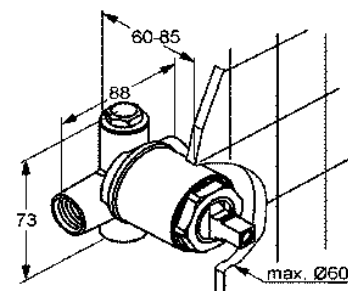

Concealed mixer,
pre installation kit DN 15