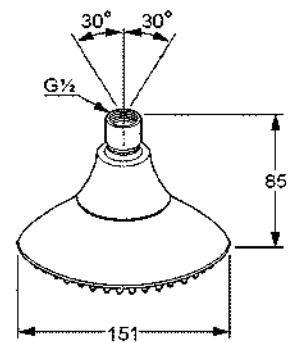

RAK10013

Over head Shower DN 15, Ø 151 mm

with swivel ball joint 1/2" inch