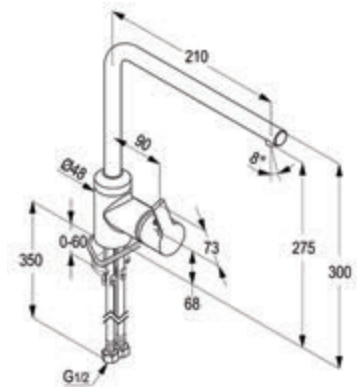

RAK13012-01
Single lever sink mixer DN 15
ceramic cartridge-K35
swivelling (360°) spout l = 210 mm
PCA cache aerator M 16.5 x 1
1/2" high pressure flexible hose with PEX tubes
European Standard- EN 817
Pressure Compensating Aerator 5.0 l/min