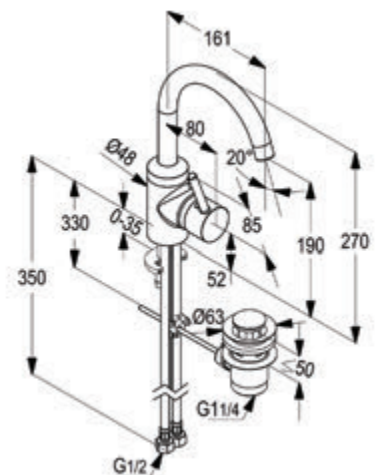

**RAK12028-01**

**Side Single lever basin mixer DN 15**

ceramic cartridge-K35  
 with swivelling spout  
 cache aerator M 16.5 x 1  
 1/2" high pressure flexible hose with PEX tubes  
 pop up waste 1 1/4  
 European standard- EN 817  
 Pressure Compensating Aerator 5.0 ltr/min.