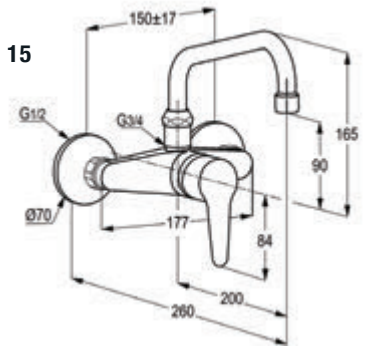

RAK10028

Wall mounted single lever sink mixer DN 15

ceramic cartridge-K35
swivelling (185°) spout l = 200 mm
aerator M 22 x 1
flow class A
S- unions 1/2 X 3/4 inch
European standard - EN 817