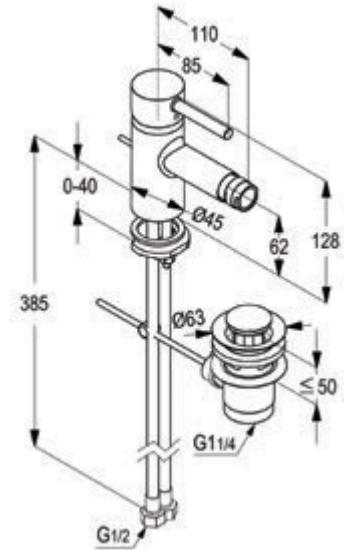

Product

Product Description

BIDET MIXER

**RAK12003-01**

**Single lever bidet mixer DN 15**

ceramic cartridge-K35  
 ball joint aerator M 24 x 1  
 1/2" high pressure flexible hose with PEX tubes  
 pop up waste 1 1/4 inch  
 European Standard - EN 817  
 Pressure Compensating Aerator 6.0 l/min