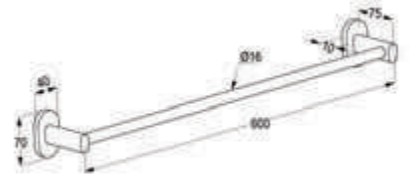

RAK23001

Single towel bar
wall fastening
with screws and dowels