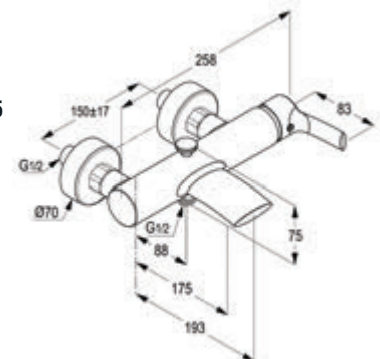

BASIN MIXER

RAK15000-01

Single lever basin mixer DN 15

ceramic cartridge-K35
aerator M 24 x 1
1/2" high pressure flexible hose with PEX tubes
pop up waste 1 1/4 inch
European Standard - EN 817
Pressure Compensating Aerator 6.0 l/min

BIDET MIXER

RAK15001-01

Single lever bidet mixer DN 15

ceramic cartridge-K35
cache aerator M 16.5 x 1
1/2" high pressure flexible hose with PEX tubes
pop up waste 1 1/4 inch
European Standard - EN 817
Pressure Compensating Aerator 5.0 l/min

BATH & SHOWER MIXER

RAK15002

Single lever bath & shower mixer DN 15

without shower set
ceramic cartridge-K35
flow straightener M 24 X 1
flow class - free flow
automatic diverter: shower to bath tub
shower outlet G 1/2"
protected against back flow
S- unions 1/2 X 3/4 inch
European standard- EN 817