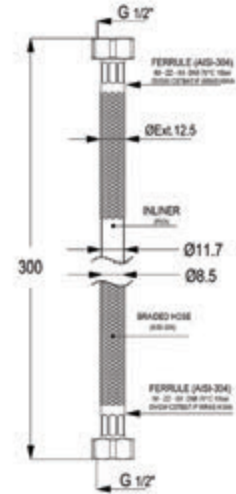

RAK22028

Flex feeding hose
G 1/2" x 1/2" x 300 mm