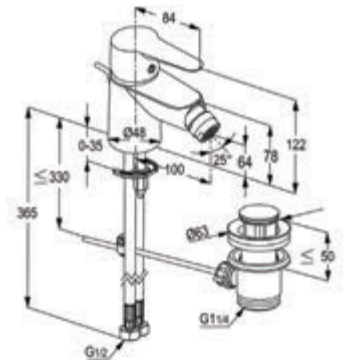

RAK10001-01
Single lever bidet mixer DN 15
ceramic cartridge-K35
ball joint aerator M 24 x 1
1/2" high pressure flexible hose with PEX tubes
pop up waste 1 1/4 inch
European Standard - EN 817
Pressure Compensating Aerator 6.0 l/min