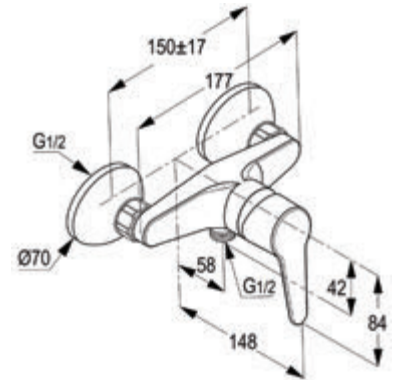

BATH & SHOWER MIXER

RAK10002
Single lever bath & shower mixer DN 15

without shower set
ceramic cartridge-K35
aerator M 24 X 1
flow class DB
automatic diverter shower to bath tub
shower outlet G 1/2"
protected against back flow
S- unions 1/2 X 3/4 inch
European standard- EN 817

SHOWER MIXER

RAK10003
Single lever shower mixer DN 15

ceramic cartridge-K35
flow class B
shower outlet G 1/2"
protected against back flow
S- unions 1/2 X 3/4 inch
European standard- EN 817

SHATTAF MIXER

RAK10024
Single lever shattaf mixer DN 15

ceramic cartridge-K35
flow class B
shower outlet G 1/2"
protected against back flow
S- unions 1/2 X 3/4 inch
European standard- EN 817