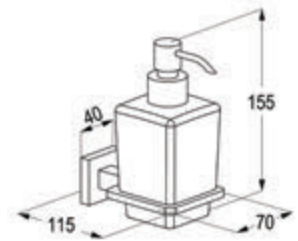

RAK24013
Glass shelf
wall fastening
with screws and dowels