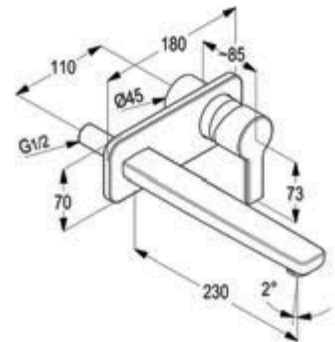

RAK 13024

Concealed 2-hole single lever basin mixer

trim set
aerator M 24 x 1
flow class Z
wall outlet 230 mm
without pre-installation kit item no. RAK38243

RAK38243

Pre installation kit DN 15