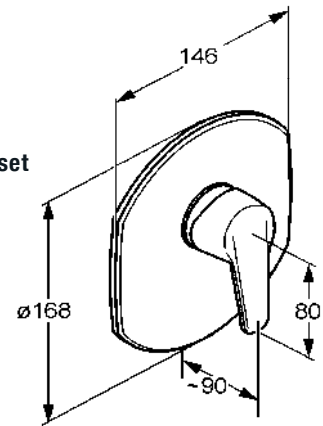

CONCEALED SHOWER MIXER

C

RAK11006B

Concealed single lever shower mixer trim set