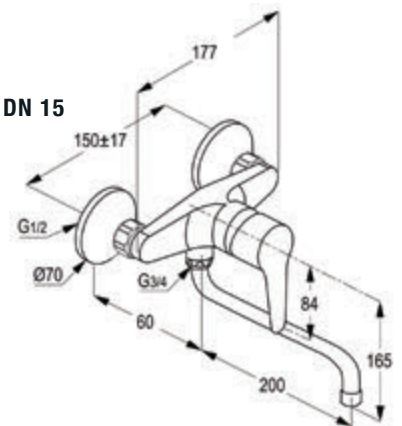

RAK10008

Wall mounted single lever sink mixer DN 15

ceramic cartridge-K35
swivelling (185°) spout l = 200 mm
aerator M 22 x 1
flow class A
S- unions 1/2 X 3/4 inch
European standard- EN 817