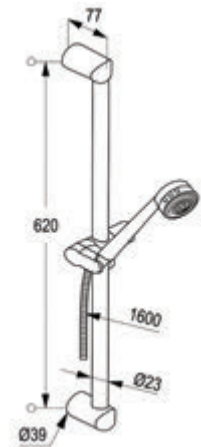

RAK6074005
2S shower set L = 900 mm