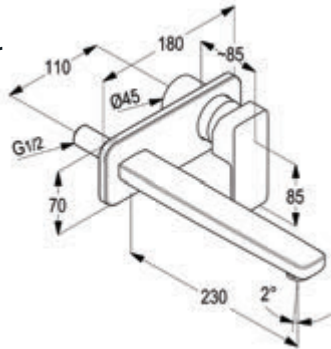

RAK14124
Concealed 2-hole single lever basin mixer
trim set
aerator M 24 x 1
flow class Z
wall outlet 230 mm
without pre-installation kit item no. RAK38243

PROFILE