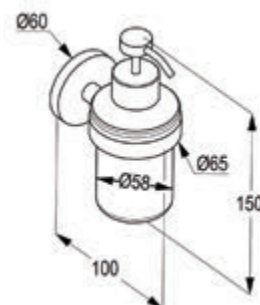

RAK21033

Wall mounted soap dispenser, glass - 200 ml
wall fastening
with screws and dowels