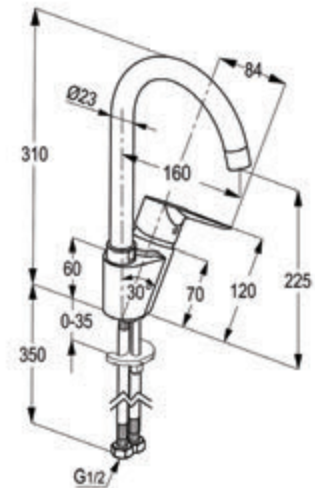

RAK10050-01

Single lever sink mixer DN 15

ceramic cartridge-K35
PCA aerator M 22 x 1
swivelling U spout
1/2" high pressure flexible hose with PEX tubes
European Standard EN 817
Compensating Aerator 6.0 l/min