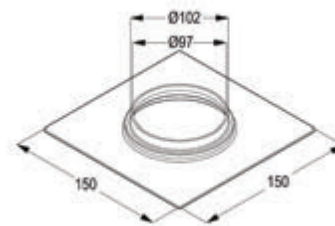

Product

Product Description

RAK22023

Brass chrome floor drain
Floor drain (150x150mm)
with heavy steel mesh