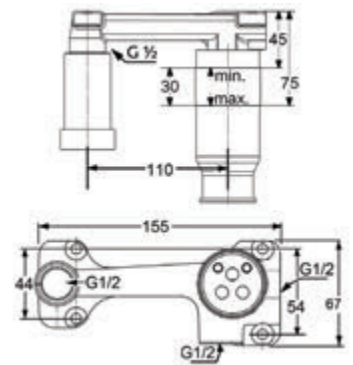

Product

Product Description

BASIN MIXER

RAK10023
Concealed 2-hole single lever basin mixer
trim set
aerator M 24 x 1
flow class Z
wall outlet 180 mm
without pre-installation kit item no. RAK38243

RAK38243
Pre installation kit DN 15

BIDET MIXER

RAK10001-01
Single lever bidet mixer DN 15
ceramic cartridge-K35
ball joint aerator M 24 x 1
1/2" high pressure flexible hose with PEX tubes
pop up waste 1 1/4 inch
European Standard - EN 817
Pressure Compensating Aerator 6.0 l/min