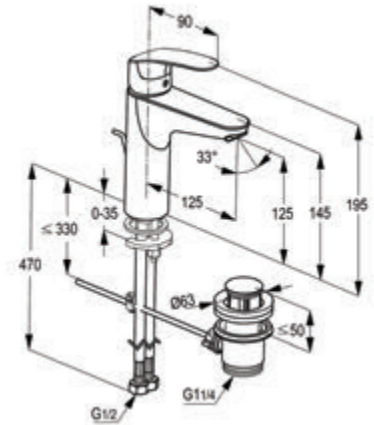

RAK17060-01

Single lever basin mixer XL DN 15

ceramic cartridge - K35
aerator M 24 x 1
1/2" high pressure flexible hose with PEX tubes
pop up waste 1 1/4 inch
European Standard - EN 817
Pressure Compensating Aerator 6.0 l/min