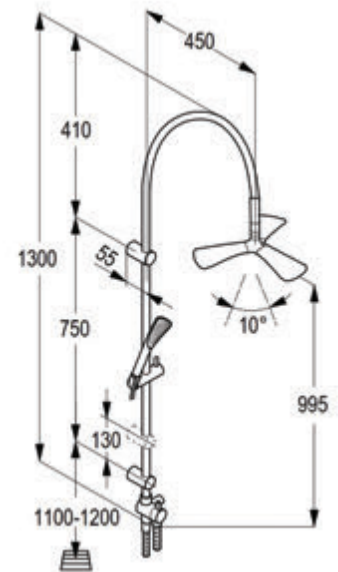

RAK6167805

Dual shower system U-shape L = 1300 mm

wall fastening
hand and head shower
two way ceramic diverter
with 1S hand held shower 1/2 inch
ridgeless adjustable shower holder
vertically and cylindrically adjustable shower holder
shower hose 1/2 x 1/2 inch x 1600mm
with fixing kit
swivel head shower