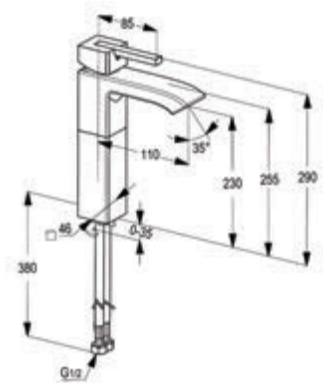

RAK14021-01

Single lever high raised basin mixer DN 15

ceramic cartridge-K35
cache aerator M 24 x 1
1/2" high pressure flexible hose with PEX tubes
European Standard - EN 817
Pressure Compensating Aerator 6.0 l/min