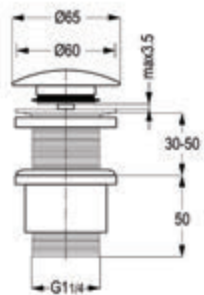

RAK22025UK

Click clack waste fitting without Over flow hole

Click Clack Waste 1 1/4"