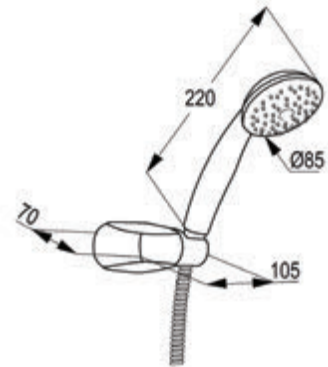

ECO 1S RAK7310025

Bath tub set
jet kind: rain shower
shower connection G 1/2
shower hose 1/2" x 1/2" x 1600 mm
Adjustable holder
with screws and dowels