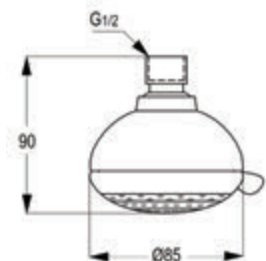

RAK44001

Over head Shower 4S - DN 15, Ø 85 mm

with swivel ball joint 1/2" inch
jet kind : spray/misty/massage/spray