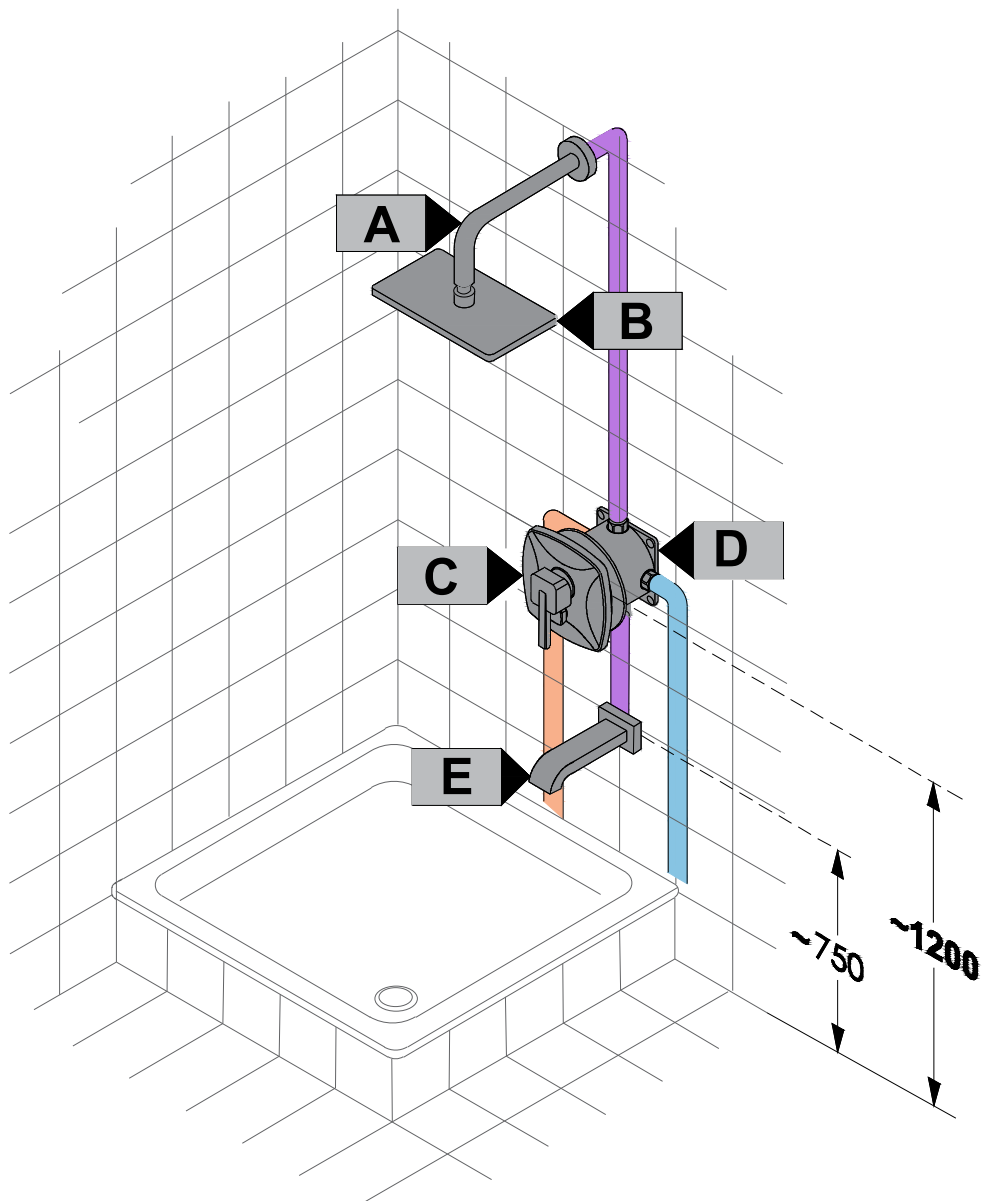

RAK88011

Flexx.Boxx. Concealed pre installation set DN20 without trim set and functional unit