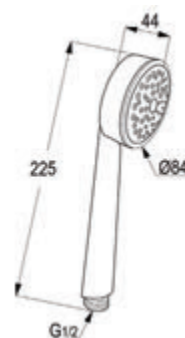

RAK6070005
2S Hand Shower DN 15
jet kind : rain shower/soft spray