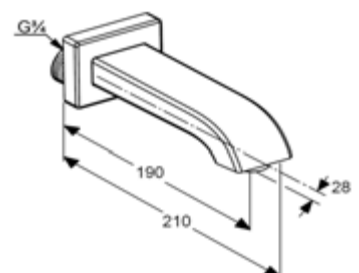

E

RAK14008
Bath Spout Profile DN 20
wall spout DN 20
projection 190 mm
wall fastening
s-pointer aerator M 24 x 1
flow class C