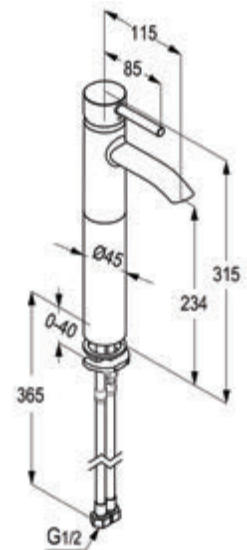

RAK12001-01

Single lever high raised basin mixer DN 15

ceramic cartridge-K35
cache aerator M 16.5 x 1
1/2" high pressure flexible hose with PEX tubes
European Standard - EN 817
Pressure Compensating Aerator 5.0 l/min