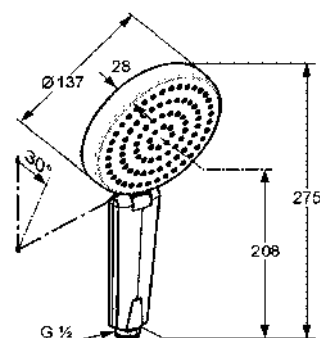

RAK13019

PASSION - 1S Hand shower DN 15

with cleaning system
with big size shower spray Ø137 mm
voluminous shower spray from 90 spray nozzles
flow rate 18.7 l/min at 3 bar
low-aerosol
connection 1/2 inch