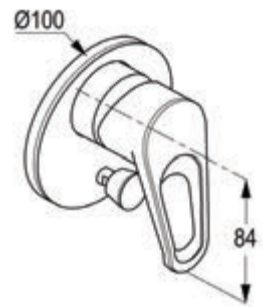

RAK30005B

Concealed single lever bath and shower mixer trim set