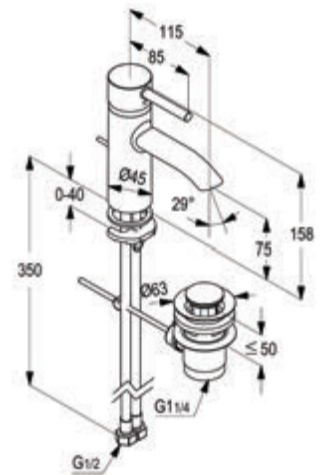

RAK12000-01

Single lever basin mixer DN 15

ceramic cartridge-K35
cache aerator M 16.5 x 1
1/2" high pressure flexible hose with PEX tubes
pop up waste 1 1/4 inch
European Standard - EN 817
Pressure Compensating Aerator 5.0 l/min