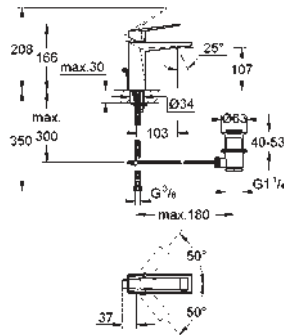

GROHE ALLURE BRILLIANT

Ref. No.	Colour	Price netto (€)
23 029 000	chrome	571.00
23 029 BE0	polished nickel	688.00
23 029 EN0	brushed nickel	688.00
23 029 GL0	cool sunrise	675.00
23 029 GN0	brushed cool sunrise	688.00
23 029 DA0	warm sunset	675.00
23 029 DL0	brushed warm sunset	688.00
23 029 A00	hard graphite	675.00
23 029 AL0	brushed hard graphite	688.00

Allure Brilliant
Single-lever basin mixer 1/2"
M-Size
single hole installation
GROHE SilkMove 28 mm ceramic cartridge
temperature limiter, GROHE StarLight chrome finish
GROHE EcoJoy 5.0 l/min. flow limiter
GROHE QuickFix installation system
spout with integrated mousseur
pop-up waste set 1 1/4"
flexible connection hoses
min. recommended pressure 1.0 bar

23 033 000	chrome	571.00
ditto, smooth body