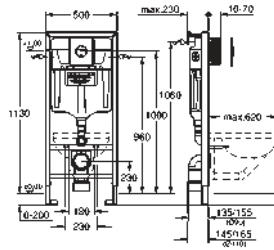

GROHE RAPID SL FOR WC

Ref. No.

Colour

Price netto (€)

38 813 001

chrome

321.00

**Rapid SL 4-in-1 set for WC
flushing cistern GD 2**

1.13 m installation height

for on-the-wall installations or studded walls
powder coated steel frame, self-supporting
for dry-cladding, completely pre-assembled
with fixed connections
quick adjustment, lockable, fixing material
TÜV approved

2 WC fixing bolts, fixing device for ceramic
WC ceramics with small bearing area (less than 205 mm)
require additional accessory 38 779 000
distance of fixing bolts 180/230 mm
outlet bend Ø 90 mm, depth adjustable
reducer Ø 90/110 mm

**inlet and outlet connecting set
flushing cistern GD 2, 6 - 9 I**

adjustment ex factory 6 l and 3 l
pneumatic discharge valve offering 3 modes of
operation: dual flush or start/stop or single flush
water supply from left/right or back
low noise (group I acc. to
German Noise Specification)
insulated against condensation

1/2" water supply connection including
integrated angle valve and push fit
flexible hose union
no tools required for the installation
of the inspection shaft incl. protection
during construction phase
for vertical or horizontal use
accessories for on-the-wall installation

including wall plate Nova Cosmopolitan

vertical and horizontal installation
156 x 197 mm, made of ABS

GROHE StarLight chrome finish

GROHE EcoJoy technology for less water and perfect flow
WC set for noise protection

38 929 000

chrome

289.00