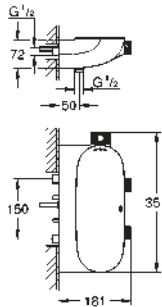

34 714 000 **chrome** 674.00

Grotherm SmartControl
Combi thermostatic shower mixer with 2 valves, exposed/concealed
wall mounted
GROHE CoolTouch no risk of scalding
GROHE StarLight chrome finish
GROHE TurboStat compact cartridge with wax thermostatic element
GROHE SafeStop at 38°C
GROHE SafeStop Plus optional temperature limiter at 43°C included
GROHE EcoJoy technology for less water and perfect flow
GROHE SmartControl push for ON-OFF, turn for volume adjustment from EcoJoy to full flow, exchangeable symbols
GROHE EasyReach shower tray shower bottom outlet 1/2"
multiple outlets can be run simultaneously
protected against backflow

requires concealed body 26 449 000 – to be ordered separately