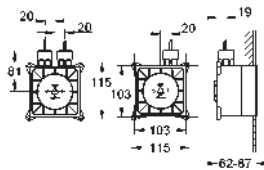

Rainshower F-Series

Rough-in set light set

for use with double light modules (36 359 000)

consisting of:

- 2 rough-in sets (115 x 115 x 62-87 mm)
- 2 cable extensions (5 m each)

36 360 000 chrome 1,080.00