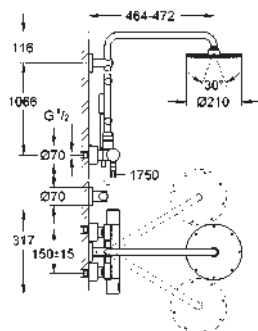

Rainshower System 210
Shower system with thermostat and side showers
consisting of:
horizontal swivable 450 mm shower arm
exposed thermostat with
Aquadimmer function
allows change between:
metal head shower Rainshower Cosmopolitan 210 (28 368 000)
rotation angle $\pm 15^\circ$
hand shower Sena (28 034 000)
4 adjustable side showers
metal shower hose 1750 mm (28 025 000)
GROHE SafeStop at 38°C
GROHE SafeStop Plus optional temperature limiter at 43°C included
GROHE CoolTouch
GROHE StarLight chrome finish
SpeedClean anti-lime system
Inner WaterGuide for a longer life
suitable for instantaneous heaters
from 18 kW/h
minimum flow rate 10 l/min
(at separate use of head, hand or side showers)
min. recommended pressure 1.0 bar

SHOWERS