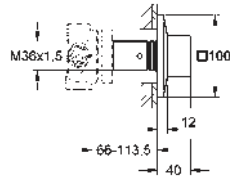

19 798 000 chrome 262.00

Allure Brilliant
5-way diverter
set for final installation for
29 033
without concealed body
GROHE StarLight chrome finish
installation depth infinitely adjustable
66 - 113 mm