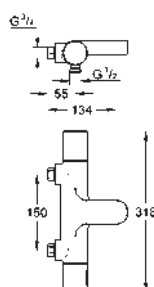

Grotherm 3000 Cosmopolitan
Thermostatic bath mixer 1/2"
wall mounted

GROHE CoolTouch safety housing
GROHE StarLight chrome finish
GROHE SafeStop at 38°C
GROHE SafeStop Plus optional temperature limiter at 43°C included
GROHE TurboStat compact cartridge with wax thermoelement
integrated mixed water shut off
Aquadimmer with multiple function
- flow control
- diverter: bath/shower
shower bottom outlet 1/2"
mousseur
built-in non return valves
dirt strainers
protected against backflow
without connection unions
GROHE EcoJoy technology for less water and perfect flow
min. recommended pressure 1.0 bar