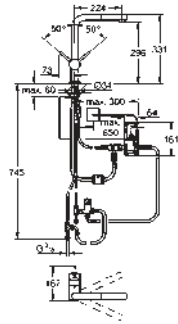

GROHE MINTA / MINTA TOUCH

Ref. No. Colour Price netto (€)

31 360 001 chrome 580.00
31 360 DC1 supersteel 752.00

Minta Touch
Electronic single-lever sink mixer 1/2"
L-spout
Touch: activation of water via skin contact
battery supply 6 V lithium-battery, type CR-P2
CE approved
solenoid valve
fixed value mixing valve
automatically safety stop after 60 sec. (factory set)
type of protection IP 44
GROHE SilkMove 46 mm ceramic cartridge
pull out mousseur
adjustable flow rate limiter
swivel tubular spout
swivel area 360°
protected against backflow
flexible connection hoses
rapid installation system