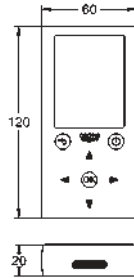

GROHE ELECTRONIC ACTUATIONS FOR URINAL

Ref. No.

Colour

Price netto (€)

36 407 001

chrome

299.00

Remote control

for all GROHE one eye infra-red products as of 06/2015 and GROHE Blue Home

monitoring

consumption and usage data
thermal disinfection cycles (infrared faucets)
auto flush cycles (infrared faucets)
cleaning mode cycles (GROHE Blue Home)
filter and CO₂ capacity (GROHE Blue Home)

configuration

cleaning mode on/off
thermal disinfection (infrared faucets)
detection range
shut off delay (infrared faucets)
auto flush (infrared faucets)
filter capacity (GROHE Blue Home)

service

send and save profile
reset to factory or user settings
filter capacity (GROHE Blue Home)
demo mode
error codes (GROHE Blue Home)

3 x 1.5 V AAA DC battery supply

39 368 000

chrome

614.00