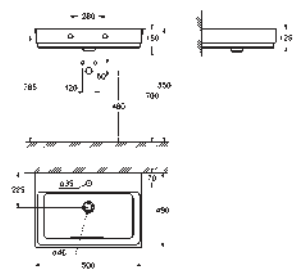

39 473 00H

alpine white

*

Cube Ceramic Wash basin 60

wall hung
1 hole punched, 2 holes pre-punched
with overflow
600 x 490 mm
fine fire clay

PureGuard anti stick coating and anti bacterial glazing

new

39 474 00H