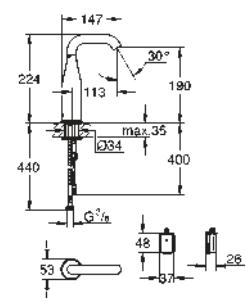

Essence E

Infra-red electronic basin tap 1/2" without mixing device

with infrared sensor for bi-directional communication for monitoring, configuration and service purpose for cold or premixed water

6 V lithium-battery, type CR-P2

battery lifetime: approx. 7 years (150 actuations a day)

GROHE StarLight chrome finish adjustable swivel area 0° / 150° / 360°

laminar spray regulator 5.0 l/min

flexible connection hose

dirt strainer

with integrated solenoid valve

external battery

rapid installation system

multistage battery status display

7 pre-set programs:

auto flush

thermal disinfection

cleaning mode

additional functions and precise settings

by remote control 36 407

CE approved

acoustic group I in accordance with DIN 4109

type of protection faucet IP 59K

min. recommended pressure 1.0 bar