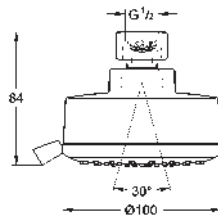

**New Tempesta Cosmopolitan 100
Head shower set 3 sprays**

GROHE Rain O², Rain, Massage
ball joint ± 15° rotatable
Shower arm with connection thread 1/2"
escutcheon
GROHE DreamSpray perfect spray pattern
GROHE StarLight chrome finish
SpeedClean anti-lime system
Inner WaterGuide for a longer life
suitable for instantaneous heater
min. recommended pressure 1.0 bar

new

27 591 001

chrome

*

**New Tempesta Cosmopolitan 100
Head shower 4 sprays**

GROHE Rain O², Rain, Massage, Jet
ball joint ± 15° rotatable
connection thread 1/2"
GROHE EcoJoy 9,5 l/min flow limiter
GROHE DreamSpray perfect spray pattern
GROHE StarLight chrome finish
SpeedClean anti-lime system
Inner WaterGuide for a longer life
suitable for instantaneous heater
min. recommended pressure 1.0 bar

new