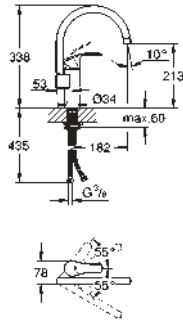

Ref. No. Colour Price netto (€)

33 202 002 chrome 118.00
33 202 DC2 supersteel 136.00

Eurosmart
Single-lever sink mixer 1/2"
high spout
single hole installation
GROHE StarLight finish
GROHE SilkMove 35 mm ceramic cartridge
integrated temperature limiter
mousseur
adjustable flow rate limiter
swivel tubular spout
adjustable swivel area 0° / 150° / 360°
flexible connection hoses
rapid installation system
min. recommended pressure 1.0 bar