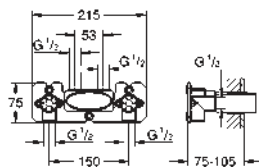

26 449 000 **chrome** 118.00

Concealed body for exposed/concealed variants
wall mounted
2 outlets 1/2"
installation depth 75-105 mm
flushing plug
wall sealing
installation device