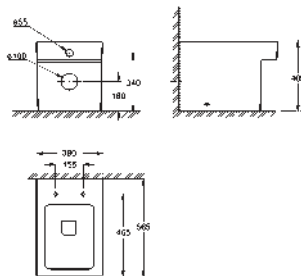

39 485 00H

alpine white

*

**Cube Ceramic
Floor standing back to wall WC**

for concealed cistern
universal trap for horizontal and vertical outlet
back to wall
wash down
rimless
flush volume 3/4.5 l
including fixation set
vitreous china
PureGuard anti stick coating and anti bacterial glazing

new