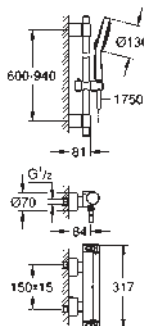

19 354 001

chrome

253.00

Grotherm 2000
Thermostatic shower mixer

set for final installation for

GROHE Rapido T 35 500 000

wall escutcheon with GROHE QuickFix (covered escutcheon- and shaft sealing, covered fixing)

GROHE StarLight chrome finish

GROHE Aqua Paddle ergonomically shaped handles

GROHE SafeStop at 38°C

GROHE SafeStop Plus optional temperature limiter at 43°C included

Carborund ceramic headpart 1/2", 180°

without concealed body