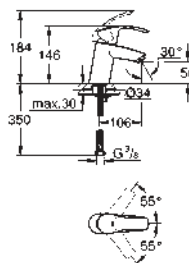

32 467 002

chrome

88.00

Eurosmart
Single-lever basin mixer 1/2"
S-Size
single hole installation
metal lever
GROHE SilkMove 35 mm ceramic cartridge
adjustable flow rate limiter
with temperature limiter
GROHE StarLight chrome finish
GROHE EcoJoy mousseur 5.7 l/min
GROHE QuickFix rapid installation system
smooth body
flexible connection hoses