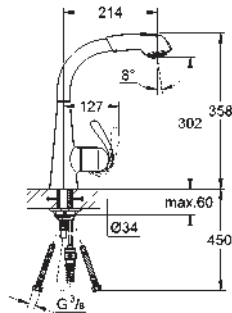

Zedra
Single-lever sink mixer 1/2"
single hole installation
GROHE StarLight finish
GROHE SilkMove 46 mm ceramic cartridge
pull-out dual spray control -
switches back and forth between
regular flow and spray
diverter: mousseur/**SpeedClean** shower jet
automatic return to mousseur
adjustable flow rate limiter
swivel tubular spout
swivel area 360°
protected against backflow
flexible connection hoses
rapid installation system

30 026 000 chrome 318.00
30 026 SD0 stainless steel 485.00