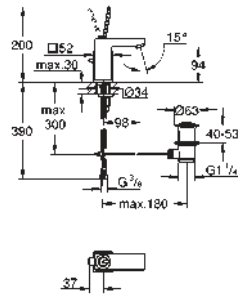

13 383 001 **chrome** *
13 383 DC1 **supersteel** *

Lineare
Bath spout
wall mounted
GROHE StarLight chrome finish
mousseur
male thread 1/2"
projection 170 mm

GROHE EUROCUBE JOY

GROHE EUROCUBE JOY

Ref. No. Colour Price netto (€)