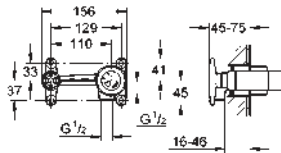

33 769 000 **chrome** **246.00**
Single-lever mixer 1/2", concealed body
for 2-hole basin mixers
wall installation
without finishing trim set
GROHE SilkMove 46 mm ceramic cartridge
adjustable flow rate limiter
installation depth 45 to 75 mm
installation device