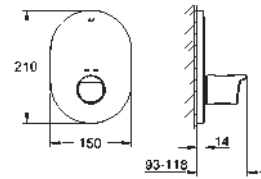

Grotherm 2000
Central thermostatic mixer
set for final installation for GROHE Rapido T 35 500 000 wall escutcheon with **GROHE QuickFix** (covered escutcheon- and shaft sealing, covered fixing)
GROHE StarLight chrome finish
GROHE Aqua Paddle ergonomically shaped handles
GROHE SafeStop at 38°C
GROHE SafeStop Plus optional temperature limiter at 43°C included without concealed body

35 500 000 chrome 239.00

GROHE Rapido T Universal thermostatic mixer for concealed installation

34 631 000 chrome 893.00