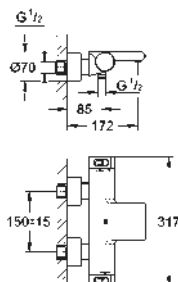

GROHE GROHTHERM 2000

Ref. No.

Colour

Price netto (€)

THERMOSTATS

34 174 001

chrome

351.00

Grotherm 2000
Thermostatic bath mixer 1/2"

wall mounted

100% GROHE CoolTouch consisting of safety housing + S-unions with CoolTouch escutcheons

GROHE StarLight chrome finish

GROHE Aqua Paddle ergonomically shaped handles

GROHE SafeStop at 38°C

GROHE SafeStop Plus optional temperature limiter at 43°C included

GROHE TurboStat compact cartridge

with wax thermoelement

integrated mixed water shut off

GROHE AquaDimmer Eco with multiple function:

- integrated Economy button
(with economy stop for shower)

- flow control

- diverter: bath/shower

shower bottom outlet 1/2"

GROHE XL Waterfall

flow straightener

built-in non return valves

dirt strainers

protected against backflow

covered S-unions, CoolTouch escutcheons with wall sealing

optional upgrade: GROHE EasyReach shower tray (18 608 001)

GROHE EcoJoy technology for less water and perfect flow

34 482 001

chrome

490.00

Grotherm 2000
Thermostatic shower mixer 1/2" with shower set

consisting of:

Grotherm 2000 thermostat shower mixer

(34 169)

Power&Soul Cosmopolitan 130 shower set (27 734 000)