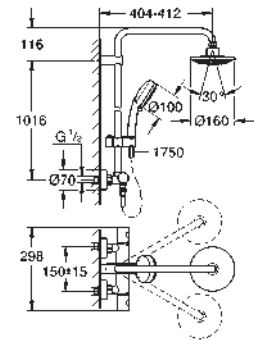

Twistfree to prevent hose from twisting

suitable for instantaneous heaters

from 18 kW/h

minimum flow rate 7 l/min.

optional upgrade: **GROHE EasyReach** tray (26 362)

GROHE NEW TEMPESTA SYSTEM

Ref. No.

Colour