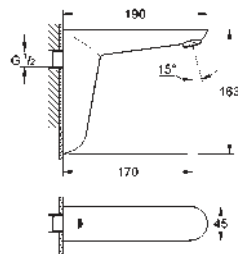

Euroeco Cosmopolitan E

Infra-red electronic wall basin tap without mixing device

with infrared sensor for bi-directional communication

for monitoring, configuration and service purpose

for cold or premixed water

6 V lithium-battery, type CR-P2

battery lifetime: approx. 7 years (150 actuations a day)

metal body

multistage battery status display

7 pre-set programs:

auto flush

thermal disinfection

cleaning mode

additional functions and precise settings

by remote control 36 407

CE approved