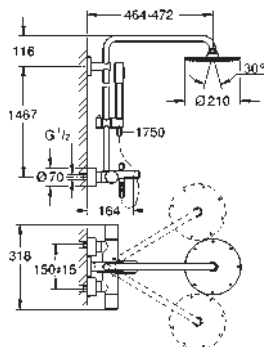

27 641 000

chrome

1,120.00

Rainshower System 210

Shower system with bath thermostat for wall mounting

consisting of:

horizontal swivable 450 mm shower arm
exposed thermostat with
Aquadimmer function
allows change between:
Head shower Rainshower Cosmopolitan 210 (28 373 000)
with ball joint, rotation angle $\pm 15^\circ$
bath inlet
separate diverter for hand shower Sena (28 341 000)
adjustable in height with gliding element (12 140 000)
metal shower hose 1750 mm (27 178 000)

GROHE EcoJoy 9,5 l/min flow limiter

GROHE TurboStat compact cartridge

with wax thermoelement

GROHE SafeStop at 38°C

GROHE SafeStop Plus optional temperature limiter at 43°C included

GROHE CoolTouch

GROHE DreamSpray perfect spray pattern

GROHE StarLight chrome finish

SpeedClean anti-lime system

Inner WaterGuide for a longer life

**suitable for instantaneous heaters
from 18 kW/h**

minimum flow rate 7 l/min.

min. recommended pressure 1.0 bar