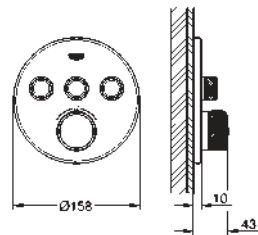

GROHE GROHTHERM SMARTCONTROL

Ref. No.

Colour

Price netto (€)

new

29 121 000
29 121 DC0
29 121 AL0

chrome
supersteel
brushed hard graphite

500.00
*
*

Grotherm SmartControl

Thermostat for concealed installation with 3 valves

set for final installation for

GROHE Rapido SmartBox 35 600 000

metal wall escutcheon with **GROHE QuickFix** (covered escutcheon and shaft sealing, covered fixing), retroactively 6° adjustable

GROHE StarLight chrome finish

GROHE SmartControl push for ON-OFF, turn for volume adjustment from EcoJoy to full flow, exchangeable symbols

GROHE TurboStat compact cartridge

with wax thermoelement

GROHE SafeStop at 38°C

GROHE SafeStop Plus optional temperature limiter at 43°C included

built-in non return valves and dirt strainers

multiple outlets can be run simultaneously

without roughing-in-set

flow performance:

outlet A = 23 l/min

outlet B = 27 l/min

outlet C = 23 l/min

new

29 122 000
29 122 DC0
29 122 AL0

chrome
supersteel
brushed hard graphite

305.00
*
*