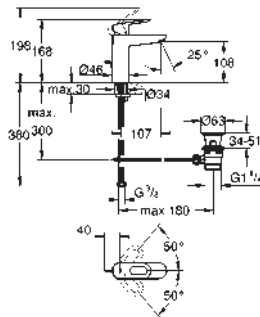

23 762 000 **chrome** **80.00**
BauLoop
Single-lever basin mixer 1/2"
M-Size
single hole installation
metal lever
GROHE Longlife 28 mm ceramic cartridge
GROHE StarLight chrome finish
GROHE EcoJoy mousseur 5.7 l/min
rapid installation system
plastic pop-up waste set 1 1/4"
flexible connection hoses