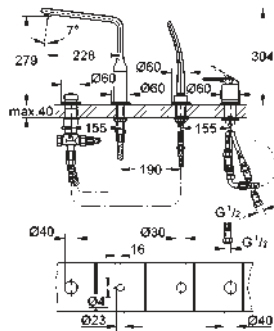

Veris
Four-hole single-lever bath combination
GROHE SilkMove 46 mm ceramic cartridge
GROHE StarLight chrome finish
consisting of:
pre-assembled spout fixing
OHM operating element,
diverter bath/shower
GROHE Ondus hand shower 27 184
metal shower hose 2000 mm
flexible connection hoses
connection for shower hose
protected against backflow

29 037 000 chrome 734.00