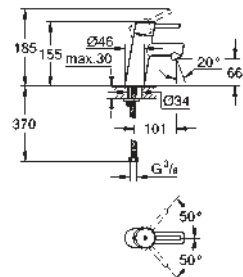

32 240 10E **chrome** **134.00**

Concetto
Single-lever basin mixer 1/2"
S-Size
single hole installation
metal lever
GROHE SilkMove 28 mm ceramic cartridge
adjustable flow rate limiter
with temperature limiter
GROHE StarLight chrome finish
GROHE EcoJoy SpeedClean mousseur 5.7 l/min
GROHE QuickFix installation system
with centering support
smooth body
flexible connection hoses
min. recommended pressure 1.0 bar
acoustic group I in accordance with DIN 4109