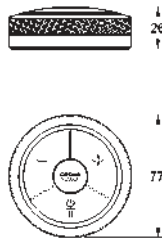

F-digital Digital controller Remote controller for bath or shower
additional (optional) multifunctional operating unit
- Wireless technology
- Temperature and flow control
- Pause function
- Memory function
- LED-ring
GROHE StarLight chrome finish
energy efficiency class illumination of control unit: not applicable

36 078 000 chrome 116.00