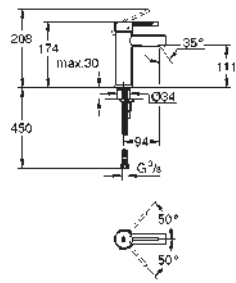

34 294 001

chrome

142.00

Essence
Single-lever basin mixer 1/2"
S-Size

single hole installation
metal lever

GROHE SilkMove 28 mm ceramic cartridge
with temperature limiter

GROHE StarLight chrome finish

GROHE EcoJoy mousseur 5.7 l/min

GROHE QuickFix Plus installation system

smooth body

flexible connection hoses