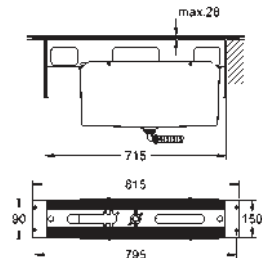

29 037 000 **chrome** **734.00**
4/5-hole bath combination (optional)
baseframe for installation under tiled surround
consisting of:
base frame
drainage box with integrated outlet for splash water

45 388 000 **chrome** **130.00**
Supporting legs for baseframe