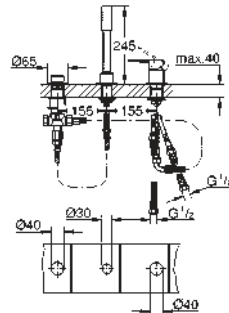

19 577 001 chrome 736.00
19 577 DC1 supersteel 833.00

Lineare
Four-hole single-lever bath combination
GROHE SilkMove 35 mm ceramic cartridge
with temperature limiter
GROHE StarLight chrome finish
consisting of:
pre-assembled spout fixing
OHM operating element,
metal lever
bath inlet with mousseur
diverter bath/shower
hand shower Sena Stick (26 465)
metal shower hose 2000 mm
flexible connection hoses
connection for shower hose
protected against backflow
for use with (29 037 000)
min. recommended pressure 1.0 bar