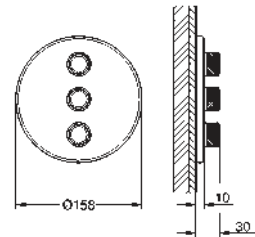

Grotherm SmartControl
Triple volume control trim
set for final installation for
GROHE Rapido SmartBox 35 600 000/35 601 000
metal wall escutcheon with **GROHE QuickFix**
(covered escutcheon and shaft sealing, covered
fixing), retroactively 6° adjustable
10 mm thin profile escutcheon
GROHE StarLight chrome finish
GROHE SmartControl push for ON-OFF, turn for
volume adjustment from EcoJoy to full flow, exchangeable symbols
multiple outlets can be run simultaneously
without roughing-in-set
flow performance:
outlet D = 28 l/min
outlet E = 28 l/min
outlet A = 28 l/min
outlet D+E+A = 65 l/min