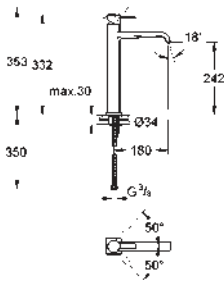

23 403 000 chrome 715.00

Allure
Single-lever basin mixer 1/2"
XL-Size
single hole installation
metal lever
for free-standing basins
GROHE SilkMove 28 mm ceramic cartridge
GROHE StarLight chrome finish
GROHE EcoJoy 6.0 l/min. flow limiter
GROHE QuickFix Plus installation system
smooth body
projection 180 mm
flexible connection hoses
temperature limiter
min. recommended pressure 1.0 bar