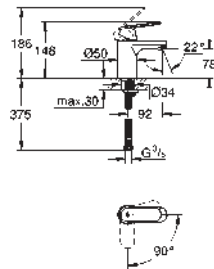

23 376 00E

chrome

102.00

Eurosmart Cosmopolitan
Single-lever basin mixer 1/2"

S-Size
single hole installation

metal lever

GROHE SilkMove ES 35 mm ceramic cartridge
with energy saving function via cold start
adjustable flow rate limiter
adjustable minimum flow rate

approx. 2.5 l/min
temperature limiter

GROHE StarLight chrome finish

GROHE EcoJoy mousseur 5.7 l/min

GROHE QuickFix installation system

with centering support
smooth body
flexible connection hoses