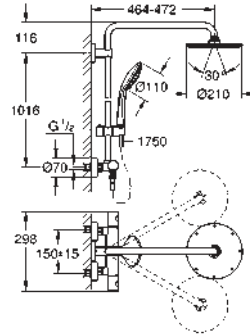

GROHE EUPHORIA SYSTEM

Ref. No.

Colour

Price netto (€)

27 964 000

chrome

688.00

Euphoria System 210

Shower system with thermostat for wall mounting

consisting of:

horizontal swivable 450 mm shower arm
exposed thermostat with
Aquadimmer function

allows change between:

metal head shower Rainshower Cosmopolitan 210 (28 368 000)

spray pattern: Rain

with ball joint

rotation angle $\pm 15^\circ$

hand shower Euphoria 110 Massage (27 221 000)

adjustable in height with gliding element

Silverflex shower hose 1750 mm (28 388 000)

GROHE TurboStat compact cartridge

with wax thermoelement

GROHE SafeStop at 38°C

GROHE SafeStop Plus optional temperature limiter at 43°C included

GROHE DreamSpray perfect spray pattern

GROHE StarLight chrome finish

SpeedClean anti-lime system

Inner WaterGuide for a longer life

Twistfree to prevent hose from twisting

GROHE MetalGrip ergonomically shaped metal handles

suitable for instantaneous heaters

from 18 kW/h

minimum flow rate 7 l/min.

min. recommended pressure 1.0 bar

optional upgrade: **GROHE EasyReach** tray (26 362)

26 186 000

chrome

649.00