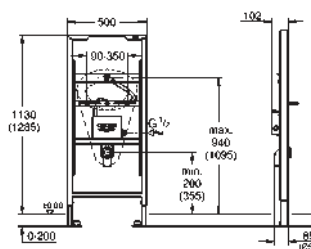

Rapid SL for urinal
with roughing-in set for T sensor
1.13 and 1.30 m installation height
for on-the-wall installations or studded walls
powder coated steel frame, self-supporting
for dry-cladding, completely pre-assembled
height adjustable fitting connections
quick adjustment, lockable
fixing material
TÜV approved
HT-outlet bend Ø 50 mm
fixing bolts M8, with fixing device for the ceramic
inlet connection and inlet connecting set
box for concealed installation
including roughing-in box
water group with stop valve and flush elbow
without tiling set
without installation set for T sensor electronic
(39 368 000 or 39 369 000)
without accessories for on-the-wall installation