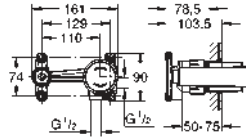

GROHE ATRIO

Ref. No. Colour Price netto (€)

23 429 000 chrome 231.00

Joystick mixer 1/2", concealed body
for 2-hole basin mixers
without finishing trim set
GROHE FeatherControl Joystick cartridge
wall installation
installation device
DR-brass

new