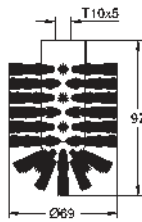

Essentials

Spare brush head

fits in the following toilet brushes:

Essentials (40 374)

Essentials Cube (40 513)

Atrio (40 314)