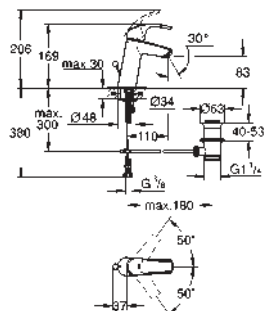

23 322 001

chrome

108.00

Eurosmart
Single-lever basin mixer 1/2"
M-Size
single hole installation
metal lever
GROHE SilkMove 28 mm ceramic cartridge
with temperature limiter
GROHE StarLight chrome finish
GROHE EcoJoy mousseur 5.7 l/min
GROHE QuickFix rapid installation system
pop-up waste set 1 1/4"
flexible connection hoses