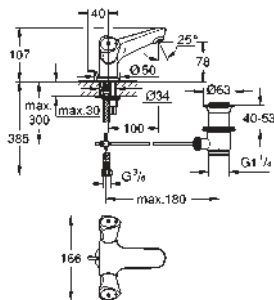

Costa S
Pillar tap
metal handle
heat-insulated
screwable
GROHE StarLight finish
ceramic headpart 1/2", 90°
flow straightener
swivel tubular spout
swivel area 360°
union nut 1/2" with 10.5 mm drilling

21 255 001