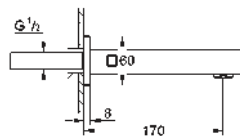

13 303 000 chrome 118.00

Eurocube
Bath spout
wall mounted
GROHE StarLight chrome finish
mousseur
male thread 1/2"
projection 170 mm
min. recommended pressure 1.0 bar