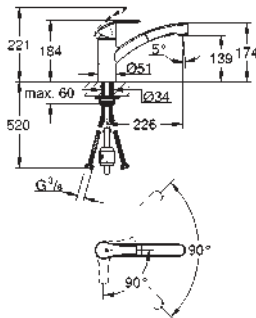

30 355 000 chrome *

Eurosmart
Single-lever sink mixer 1/2"
low spout
single hole installation
GROHE StarLight chrome finish
GROHE SilkMove ES 35 mm ceramic cartridge
with energy saving function via cold start
flow strainer
with integrated temperature limiter
pull-out dual spray control -
switches back and forth between
regular flow and spray
diverter: mousseur/**SpeedClean** shower jet
automatic return to mousseur
adjustable flow rate limiter
swivel cast spout
88° swivel radius
separate inner water ways – lead and nickel free
flexible connection hoses
rapid installation system
protected against backflow