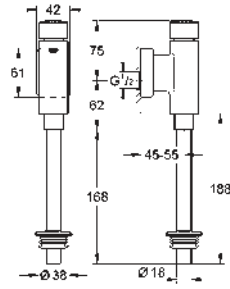

GROHE URINAL FLUSH VALVES

Ref. No.

Colour

Price netto (€)

37 339 000

chrome

121.00

Rondo
Flush valve for urinal
1/2"
brass
integrated stop valve
GROHE StarLight chrome finish
with control cap and flush pipe connection
flow rate adjustment
flush volume adjustable 1.0 - 4.0 l
with wall escutcheon
flush pipe 200 mm
rubber connector with escutcheon
flow pressure min 0.5 bar
operating pressure max 5 bar