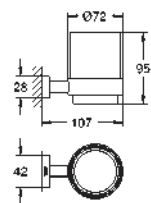

40 755 001 **chrome** **32.08**

Essentials Cube Crystal glass with holder
material: glass / metal
consisting of:
holder (40 508 001)
crystal glass (40 372 001)
concealed fastening
GROHE StarLight chrome finish