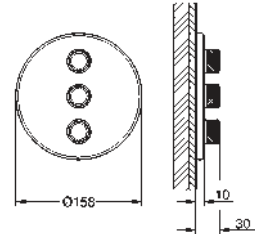

Grotherm SmartControl

Triple volume control trim

set for final installation for

GROHE Rapido SmartBox 35 600 000/35 601 000

metal wall escutcheon with **GROHE QuickFix** (covered escutcheon and shaft sealing, covered fixing), retroactively 6° adjustable

10 mm thin profile escutcheon

GROHE StarLight chrome finish

GROHE SmartControl push for ON-OFF, turn for

volume adjustment from EcoJoy to full flow, exchangeable symbols

multiple outlets can be run simultaneously

without roughing-in-set

flow performance:

outlet D = 28 l/min

outlet E = 28 l/min

outlet A = 28 l/min

outlet D+E+A = 65 l/min

29 150 LS0

moon white

548.00