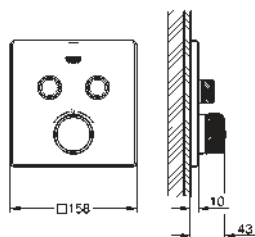

Grotherm SmartControl
Thermostat for concealed installation with 2 valves
set for final installation for
GROHE Rapido SmartBox 35 600 000
metal wall escutcheon with **GROHE QuickFix**
(covered escutcheon and shaft sealing, covered
fixing), retroactively 6° adjustable
GROHE StarLight chrome finish
GROHE SmartControl push for ON-OFF, turn for
volume adjustment from EcoJoy to full flow
exchangeable symbols
GROHE TurboStat compact cartridge
with wax thermoelement
GROHE SafeStop at 38°C
GROHE SafeStop Plus optional temperature limiter at 43°C included
built-in non return valves and dirt strainers
multiple outlets can be run simultaneously
without roughing-in-set
flow performance:
outlet B = 24 l/min
outlet C = 26 l/min

29 125 000

chrome

551.00