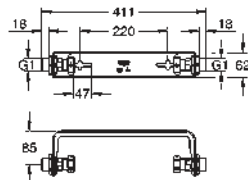

new

22 521 LN0

white

*

**GROHE Sense Guard
Power extension cable**
cable length 3 m
for GROHE Sense Guard (all plug types)

new

22 501 000

chrome