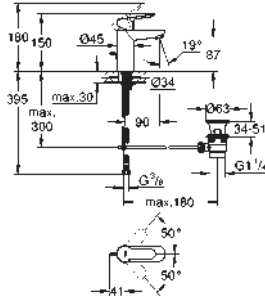

23 328 000 chrome 78.00

BauEdge
Single-lever basin mixer 1/2"
S-Size
single hole installation
metal lever
GROHE Longlife 28 mm ceramic cartridge
GROHE StarLight chrome finish
GROHE EcoJoy mousseur 5.7 l/min
rapid installation system
plastic pop-up waste set 1 1/4"
flexible connection hoses

23 802 000 chrome *

ditto, with temperature limiter