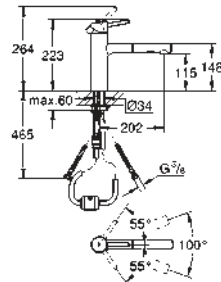

30 273 001 chrome 270.00
30 273 DC1 supersteel 366.00

Concetto
Single-lever sink mixer 1/2"
medium spout
single hole installation
GROHE StarLight finish
GROHE SilkMove 35 mm ceramic cartridge
flow strainer
pull-out dual spray control -
switches back and forth between
regular flow and spray
diverter: laminar spray/SpeedClean shower jet
automatic return to laminar spray
adjustable flow rate limiter
swivel cast spout
swivel area 100°
protected against backflow
integrated non-return valve
flexible connection hoses
rapid installation system