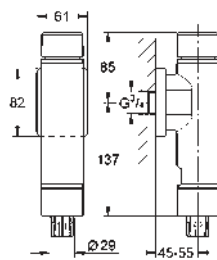

37 349 000 chrome 233.00

Rondo A.S.
Flush valve for WC
¾"
brass
integrated stop valve
GROHE StarLight chrome finish
for wash-down and wash-out bowls
control cap and connection to
plastic flush pipe
with flow rate adjustment
6 l flush
with escutcheon
flow pressure min 1.2 bar
operating pressure max 5 bar
low noise (group I acc. to
German Noise Specification)