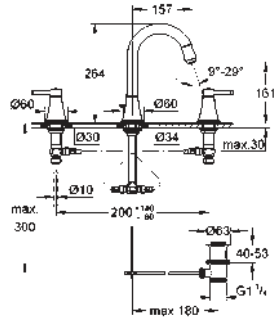

20 389 000 chrome 537.00
20 389 IGO chrome/gold 697.00
20 389 GLO cool sunrise 656.00
20 389 DAO warm sunset 656.00
20 389 ALO brushed hard graphite 656.00

Grandera
Three-hole basin mixer 1/2"
M-Size
valves hot/cold with ceramic headparts 1/2" - 90°
GROHE StarLight chrome finish
GROHE EcoJoy technology for less water and perfect flow
GROHE AquaGuide adjustable mousseur 5.7 l/min
pop-up waste set 1 1/4"
pressure-proof, flexible connection hoses
between spout and side valves
min. recommended pressure 1.0 bar