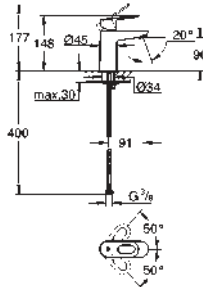

23 335 000 **chrome** **78.00**
BauLoop
Single-lever basin mixer 1/2"
S-Size
single hole installation
 metal lever
GROHE Longlife 28 mm ceramic cartridge
GROHE StarLight chrome finish
 GROHE EcoJoy mousseur 5.7 l/min
 rapid installation system
 plastic pop-up waste set 1 1/4"
 flexible connection hoses
23 803 000 **chrome** *
ditto, with temperature limiter