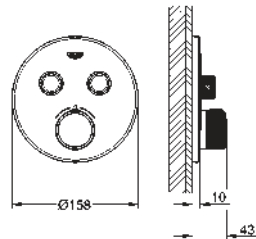

Grohtherm SmartControl

Thermostat for concealed installation with 2 valves

set for final installation for
GROHE Rapido SmartBox 35 600 000
metal wall escutcheon with **GROHE QuickFix**
(covered escutcheon and shaft sealing, covered
fixing), retroactively 6° adjustable

GROHE StarLight chrome finish

GROHE SmartControl push for ON-OFF, turn for
volume adjustment from EcoJoy to full flow
exchangeable symbols

GROHE TurboStat compact cartridge

with wax thermoelement

GROHE SafeStop at 38°C

GROHE SafeStop Plus optional temperature limiter at 43°C included

built-in non return valves and dirt strainers

multiple outlets can be run simultaneously

without roughing-in-set

flow performance:

outlet B = 24 l/min

outlet C = 26 l/min

new

29 120 000	chrome	551.00
29 120 DC0	supersteel	*
29 120 AL0	brushed hard graphite	*