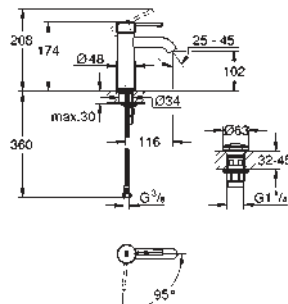

23 797 001	chrome	135.00

Essence
Single-lever basin mixer 1/2"
S-Size
single hole installation
metal lever
GROHE SilkMove ES 28 mm ceramic cartridge
with energy saving function via cold start
with temperature limiter
GROHE StarLight chrome finish
GROHE EcoJoy mousseur 5.7 l/min
GROHE QuickFix Plus installation system
smooth body
waste-set with push-open plug
flexible connection hoses