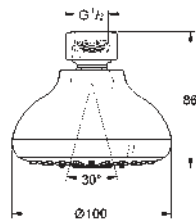

GROHE NEW TEMPESTA

Ref. No.

Colour

Price netto (€)

new