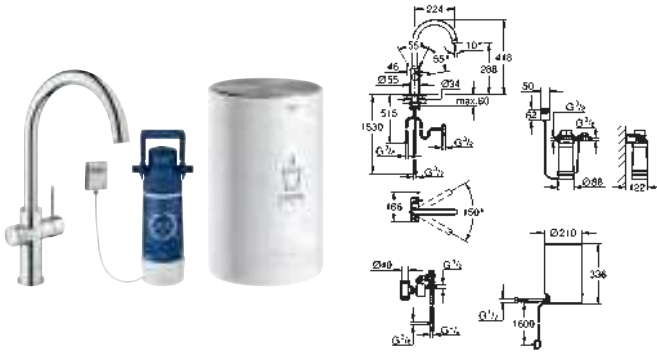

30 083 001	chrome	1,460.00
30 083 DC1	supersteel	1,680.00

GROHE Red Duo
Faucet and M size boiler
consisting of:
GROHE Red Duo single-lever sink mixer
single hole installation
C-spout
GROHE ChildLock push buttons for boiling water
TÜV certified triple electronic safeguards against accidental activation of boiling water
GROHE StarLight chrome finish
GROHE SilkMove 28 mm ceramic cartridge
insulated tubular spout
swivel area 150°
separate water ways
flexible connection hoses
connection for GROHE Red boiler
GROHE Red boiler M size
reservoir for boiling and hot water
3 liter 100° C boiling water
4 liter total capacity
required inlet pressure: 1-7 bar
with flexible connection hose and outlet for boiling water
CE approved
power supply 230 V 50 Hz
power consumption 2100 W
standby power consumption 15 W
energy efficiency class A
GROHE Red filter set
for protection of the boiler from limescale
capacity 600 l at 15° dKH
5 phase filter
flow rate measuring unit