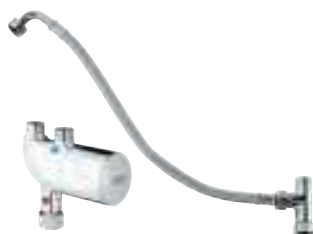

34 507 000

chrome

195.00

Grotherm Micro
Thermostatic scalding protection
temperature adjustment 15-43° C (± 2° C)
thermal disinfection without re-adjustment of temperature
GROHE TurboStat thermoelement
built-in non return valves
dirt strainers
with connection set and T piece
GROHE StarLight chrome finish
max. pressure differential 5:1
min. recommended pressure 1.0 bar