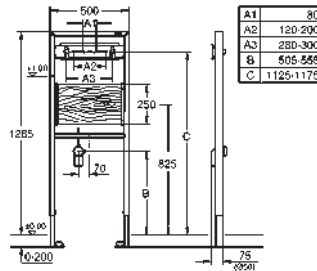

38 544 000

chrome

267.00

Rapid SL for sink
for wall mounted fittings
1.30 m installation height

for on-the-wall installations or studded walls
powder coated steel frame, self-supporting
for dry-cladding, completely pre-assembled
with fixed connections
quick adjustment, lockable
fixing material
TÜV approved
waterproof plywood
HT-outlet bend Ø 50 mm

2 noise protected fitting connections 1/2"
without accessories for on-the-wall installation