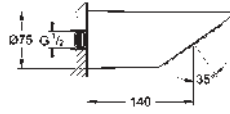

GROHE HEAD AND SIDE SHOWERS

Ref. No.

Colour

Price netto (€)

28 308 000

chrome

198.00

Sena 75