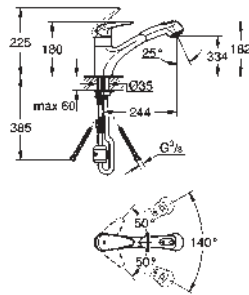

32 257 001

chrome

298.00

Eurodisc
Single-lever sink mixer 1/2"
low spout
single hole installation
GROHE StarLight finish
GROHE SilkMove 35 mm ceramic cartridge
GROHE EasyDock guarantees easy retraction and smooth docking back to the starting position
pull-out dual spray
diverter: mousseur/**SpeedClean** shower jet
adjustable flow rate limiter
swivel cast spout
swivel area 140°
flexible connection hoses
rapid installation system
min. recommended pressure 1.0 bar