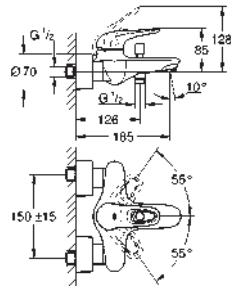

33 591 LS3

moon white/chrome

203.00

Eurostyle
Single-lever bath mixer 1/2"
wall mounted
loop metal lever
GROHE SilkMove 35 mm ceramic cartridge
with temperature limiter
GROHE StarLight chrome finish
adjustable flow rate limiter
automatic diverter: bath/shower
mousseur
shower outlet 1/2" with integrated non-return valve
covered S-unions
metal wall escutcheons
protected against backflow