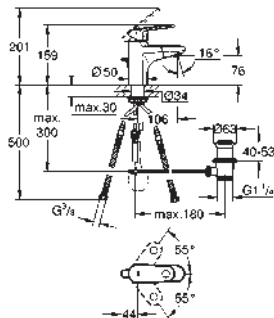

33 155 002

chrome

258.00

Europlus
Single-lever basin mixer 1/2"
S-Size

single hole installation

metal lever

GROHE SilkMove 35 mm ceramic cartridge

adjustable flow rate limiter

adjustable minimum flow rate

approx. 2.5 l/min

temperature limiter

GROHE StarLight chrome finish

rapid installation system

pull out spout with **SpeedClean** mousseur

integrated non-return valve

pop-up waste set 1 1/4"

flexible connection hoses