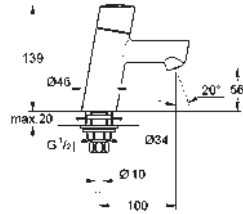

GROHE EcoJoy technology for less water and perfect flow

flush plate with magnetic holder

and fixing brackets included

small shaft 40 911 000 sold separately

GROHE CONCETTO

GROHE CONCETTO

Ref. No. Colour Price netto (€)