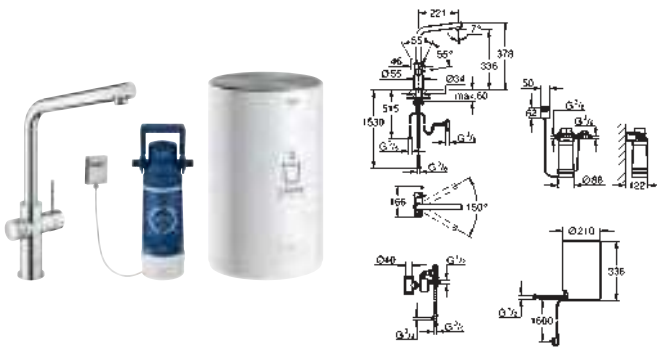

30 327 001	chrome	1,460.00
30 327 DC1	supersteel	1,680.00

GROHE Red Duo
Faucet and M size boiler
consisting of:
GROHE Red Duo single-lever sink mixer
single hole installation
L-spout
GROHE ChildLock push buttons for boiling water
TÜV certified triple electronic safeguards against accidental activation of boiling water
GROHE StarLight chrome finish
GROHE SilkMove 28 mm ceramic cartridge
insulated tubular spout
swivel area 150°
separate water ways
flexible connection hoses
connection for GROHE Red boiler
GROHE Red boiler M size
reservoir for boiling and hot water
3 liter 100° C boiling water
4 liter total capacity
required inlet pressure: 1-7 bar
with flexible connection hose and outlet for boiling water
CE approved
power supply 230 V 50 Hz
power consumption 2100 W
standby power consumption 15 W
energy efficiency class A
GROHE Red filter set
for protection of the boiler from limescale
capacity 600 l at 15° dKH
5 phase filter
flow rate measuring unit