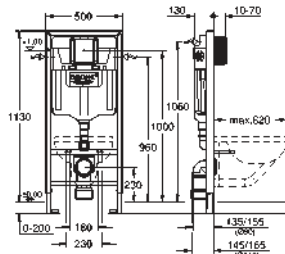

GROHE RAPID SL FOR WC

Ref. No.

Colour

Price netto (€)

38 528 001

chrome

242.00

**Rapid SL for WC
flushing cistern GD 2
1.13 m installation height**

for on-the-wall installations or studed walls
powder coated steel frame, self-supporting
for dry-cladding, completely pre-assembled
with fixed connections
quick adjustment, lockable
fixing material
TÜV approved
2 WC fixing bolts
fixing device for ceramic
WC ceramics with small bearing area (less than 205 mm)
require additional accessory 38 779 000
distance of fixing bolts 180/230 mm
outlet bend Ø 90 mm
depth adjustable
reducer Ø 90/110 mm
inlet and outlet connecting set
flushing cistern GD 2, 6 - 9 I
adjustment ex factory 6 l and 3 l
pneumatic discharge valve offering 3 modes of
operation: dual flush or start/stop or single flush
water supply from left/right or back
low noise (group I acc. to
German Noise Specification)
insulated against condensation
1/2" water supply connection including
integrated angle valve and push fit
flexible hose union
no tools required for the installation
of the inspection shaft incl. protection
during construction phase
for vertical or horizontal use
without accessories for on-the-wall installation
for mounting of small flush plates please order
revision shaft 40 911 000 (sold separately)

38 536 001

chrome

*