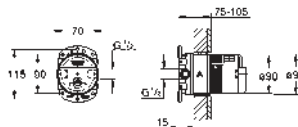

26 483 000 chrome 91.00

Rainshower
Universal rough-in box, 1/2"

for head shower set
26 475 / 26 477 / 26 479 / 26 481
2 inlets, 1/2"
installation depth 75-105 mm
connection unit in DR brass
stable build-in box and protective cover
leakproof housing
gasket
integrated flushing plug
without set for final installation