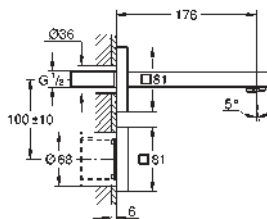

Eurocube E

Infra-red electronic wall basin tap without mixing device

with infrared sensor for bi-directional communication for monitoring, configuration and service purpose for cold or premixed water with transformer 100-230 V AC, 50-60 Hz, 6 V DC

laminar spray regulator 5.7 l/min
7 pre-set programs:
auto flush

thermal disinfection
cleaning mode
additional functions and precise settings
by remote control 36 407

set for final installation
for use with Rapid SL 38 748 002 or roughing-in set 36 264 001
CE approved
acoustic group I in accordance with DIN 4109
min. recommended pressure 1.0 bar