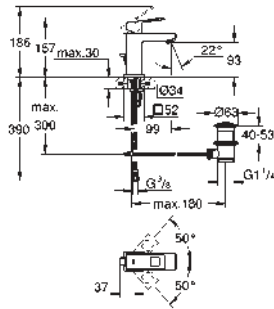

23 127 00E **chrome** **209.00**
Eurocube
Single-lever basin mixer 1/2"
S-Size
single hole installation
metal lever
GROHE SilkMove 28 mm ceramic cartridge
temperature limiter
GROHE StarLight chrome finish
GROHE EcoJoy SpeedClean mousseur 5.7 l/min
GROHE QuickFix Plus installation system
pop-up waste set 1 1/4"
flexible connection hoses

23 127 000 **chrome** **209.00**
ditto, with non-restricted flow