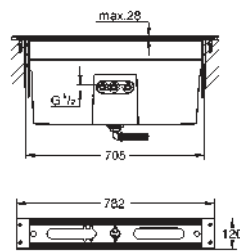

- 19 923 003 chrome *
- 19 923 DC3 supersteel *
- 19 923 AL3 brushed hard graphite *

Atrio
5-hole bath combination
ceramic headparts 1/2", 90°
GROHE StarLight chrome finish
consisting of:
pre-assembled spout fixing
with cross handles
bath spout with mousseur and diverter bath/shower
Sena hand shower 6.6 l/min
shower hose 2000 mm
flexible connection hoses
connection for shower hose
protected against backflow
can be used with 29 037 001
Two different sets of caps included. One set with
„H“ and „C“ marking, one set without marking.

new

- 29 037 001 chrome *

4/5-hole bath combination (optional)
baseframe for installation under tiled surround
consisting of:
base frame
drainage box with integrated outlet for splash water
19 922 003
19 923 003

new