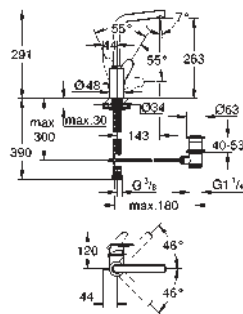

23 054 002 chrome 201.00

Eurodisc Cosmopolitan
Single-lever basin mixer 1/2"
L-Size
single hole installation
metal lever
covered lever fixing
GROHE SilkMove 35 mm ceramic cartridge
adjustable flow rate limiter
GROHE StarLight chrome finish
GROHE QuickFix Plus installation system
mousseur
swivel tubular spout with stop limiter
pop-up waste set 1 1/4"
flexible connection hoses
min. recommended pressure 1.0 bar
optional temperature limiter ref. no. 46 375 000