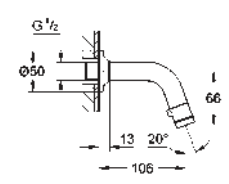

20 205 000

chrome

89.00

Universal wall-mounted tap DN15

Flow rate: 6l/min at 3 bar flow pressure
Flow-Stop mousseur
ceramic headpart
connection thread 1/2"
GROHE StarLight chrome finish
projection 106 mm