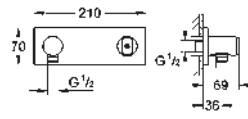

Ref. No. Colour Price netto (€)

27 621 000 chrome 313.00

Grotherm F
Wall shower union with integrated shower holder
Vertical or horizontal installation
for use with rough-in box 35 034 000 (1/2" connection) /
35 035 (1/2" NPT connection)
sold separately
shower outlet 1/2"
hand shower and shower hose sold separately
protected against backflow
vertical and horizontal installation

35 034 000 chrome 210.00