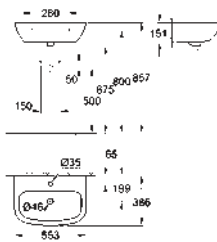

39 440 000

alpine white

35.99

**Bau Ceramic
Wash basin 55**
wall hung
1 hole punched
with overflow
553 x 386 mm
vitreous china
21 pieces per pallet

new