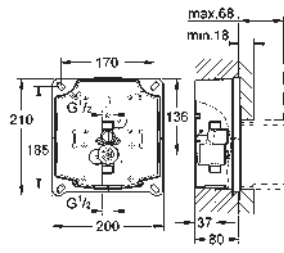

38 787 000 chrome 102.00

GROHE Rapido UMB
roughing-in set for urinal
for manual actuation or Tectron
infra-red electronic 6 V
water group with stop valve
flow pressure min 0.5 bar
operating pressure max 10 bar
flush aid
functional unit checked ex factory
water supply connections 1/2" outer thread
installation box with gasket
fixing points for dry cladding and
masonry-in