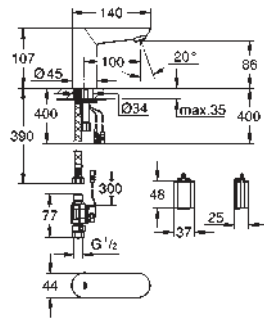

GROHE EUROECO COSMOPOLITAN E

Ref. No.

Colour

Price netto (€)

36 272 000

chrome

*

Euroeco Cosmopolitan E

Infra-red electronic basin tap 1/2" without mixing device

with infrared sensor for bi-directional communication for monitoring, configuration and service purpose for cold or premixed water

6 V lithium-battery, type CR-P2

battery lifetime: approx. 7 years (150 actuations a day)

GROHE EcoJoy mousseur 5.7 l/min

dirt strainer

external solenoid valve

external battery

rapid installation system

multistage battery status display

7 pre-set programs:

auto flush

thermal disinfection

cleaning mode

additional functions and precise settings

by remote control 36 407

CE approved

36 384 000

chrome

616.00