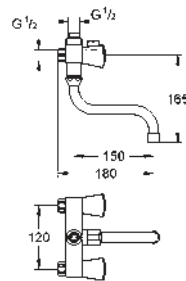

26 788 001

chrome

121.00

Costa S
Solid basin mixer, 3/8"
wall mounted
metal handles
heat-insulated
screwable
Carbodur headpart
diverter
without connection unions
swivel tubular spout
centre distance 120 mm
GROHE StarLight chrome finish