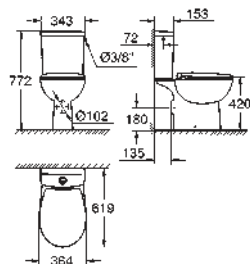

39 347 000

alpine white

*

**Bau Ceramic
Bundle close coupled WC**
consisting of:
Bau Ceramic floor standing toilet with horizontal outlet (39 428 000)
wash down
boxed rim
horizontal outlet, concealed
flush volume 6/3 l
including fixation set
vitreous china

Bau Ceramic exposed flushing cistern (39 437 000)
side inlet
including flushing set
vitreous china

Bau Ceramic WC seat (39 493 000)
with lid
soft close
quick release function
detachable
material: Duroplast
including fixation set
4 pieces per pallet

new