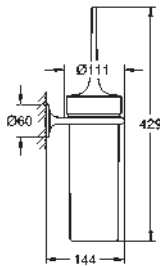

GROHE VERIS

Ref. No.

Colour

Price netto (€)

40 380 000

chrome

199.17

Veris
Toilet brush set
wall model
satin glass