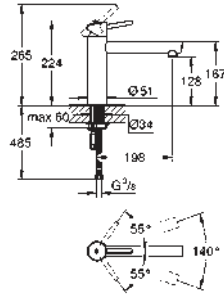

GROHE CONCETTO

Ref. No. Colour Price netto (€)

31 128 001 chrome 203.00
31 128 DC1 supersteel 263.00

Concetto
Single-lever sink mixer 1/2"
medium spout
single hole installation
GROHE StarLight finish
GROHE SilkMove 35 mm ceramic cartridge
mousseur
adjustable flow rate limiter
swivel cast spout
swivel area 140°
flexible connection hoses
rapid installation system
min. recommended pressure 1.0 bar