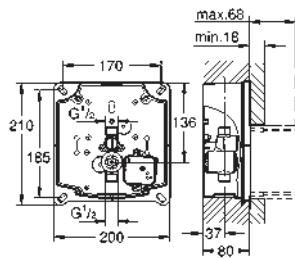

GROHE Rapido U

roughing-in set for urinal for manual actuation or Tectron infra-red electronic 6 V or 230 V

water group with stop valve

flow pressure min 0.5 bar

operating pressure max 10 bar

flush aid

functional unit checked ex factory

water supply connections 1/2" outer thread

connecting box for mains supply

installation box with gasket

fixing points for dry cladding and masonry-in

shortable inspection shaft incl. protection

38 787 000

chrome

102.00