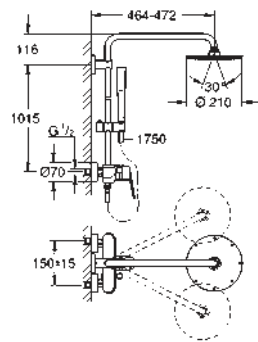

Euphoria Concetto System 260

Shower system with single lever mixer for wall mounting

consisting of:

horizontal swivable 450 mm shower arm

exposed single-lever shower mixer with diverter

allows change between:

head shower Euphoria 260 (26 457)

3 spray patterns:

Rain, SmartRain, Jet

with ball joint

rotation angle $\pm 15^\circ$

hand shower Euphoria Cosmopolitan Stick (27 400 000)

spray pattern: Rain

adjustable in height with gliding element

Silverflex shower hose 1750 mm (28 388 000)

GROHE EcoJoy 9,5 l/min flow limiter

GROHE SilkMove 46 mm ceramic cartridge

GROHE DreamSpray perfect spray pattern

GROHE StarLight chrome finish

SpeedClean anti-lime system

Inner WaterGuide for a longer life

Twistfree to prevent hose from twisting

suitable for instantaneous heaters

from 18 kW/h

minimum flow rate 7 l/min.

min. recommended pressure 1.0 bar

new