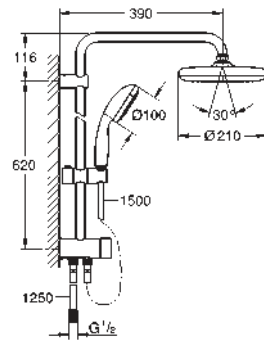

GROHE NEW TEMPESTA SYSTEM

Ref. No.

Colour

Price netto (€)

26 381 001

chrome

*

New Tempesta System 210

Flex shower system with diverter for wall mounting

consisting of:

horizontal 390 mm shower arm, adjustable before installation
change by diverter between hand shower, head shower
or head shower Eco setting

head shower Tempesta 210 (26 408)

2 spray patterns (via diverter):

Rain, SmartRain

chrome plated spray face

with ball joint

rotation angle $\pm 15^\circ$

hand shower New Tempesta 100 (27 852)

spray pattern: Rain

adjustable in height with gliding element

distance between diverter and upper bracket: 620 mm

shower hose Relexaflex 1500 mm (28 151)

shower hose Relexaflex 1250 mm (28 150)

flexible installation: connection to faucet / wall union for water

supply with 1/2" thread of the 1250 mm shower hose

GROHE DreamSpray perfect spray pattern

GROHE StarLight chrome finish

SpeedClean anti-lime system

Inner WaterGuide for a longer life

ShockProof silicone ring prevents damages

caused by shower falling

suitable for instantaneous heaters

from 18 kW/h

minimum flow rate 7 l/min.