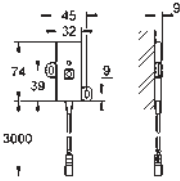

GROHE F-DIGITAL CONTROLLERS

Ref. No. Colour Price netto (€)

36 356 000 chrome 156.00

**GROHE F-digital
Transceiver**
optional accessory for digital mixing unit