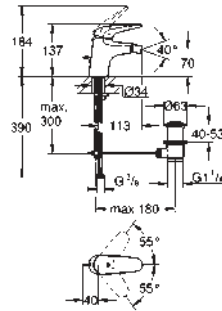

GROHE EUROSTYLE

Ref. No.

Colour

Price netto (€)

23 720 003
23 720 LS3

chrome
moon white/chrome

110.00
143.00

Eurostyle
Single-lever bidet mixer 1/2"
S-Size
single hole installation
solid metal lever
GROHE SilkMove 35 mm ceramic cartridge
adjustable flow rate limiter
with temperature limiter
GROHE StarLight chrome finish
GROHE EcoJoy mousseur 5.7 l/min
GROHE QuickFix rapid installation system
with ball joint
pop-up waste set 1 1/4"
flexible connection hoses