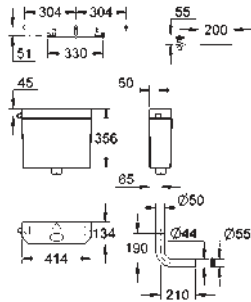

GROHE FLUSHING CISTERNS

Ref. No.

Colour

Price netto (€)

37 355 SH0

alpine white

88.00

Flushing cistern for WC

6 l flush
exposed installation
interruptible flush cycle
servo actuation
low level
made of ABS
low noise (group I acc. to German Noise Specification)
insulated against condensation
angle valve 1/2"
copper pipe
mounting template
flush pipe bend
WC inlet connector