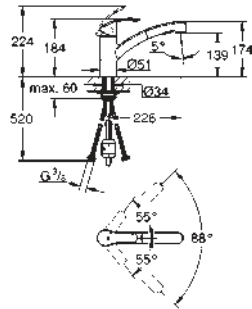

30 305 000 chrome 156.00
30 305 DC0 supersteel 205.00

Eurosmart
Single-lever sink mixer 1/2"
low spout
single hole installation
GROHE StarLight chrome finish
GROHE SilkMove 35 mm ceramic cartridge
flow strainer
with integrated temperature limiter
pull-out dual spray control -
switches back and forth between
regular flow and spray
diverter: laminar spray/**SpeedClean** shower jet
automatic return to laminar spray
adjustable flow rate limiter
swivel cast spout
88° swivel radius
separate inner water ways – lead and nickel free
flexible connection hoses
rapid installation system
protected against backflow