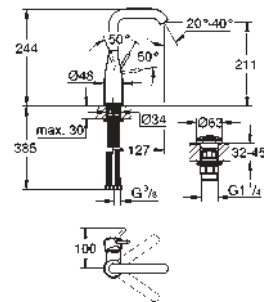

23 799 001 **chrome** 173.00

Essence
Single-lever basin mixer 1/2"
L-Size
single hole installation
metal lever
GROHE SilkMove 28 mm ceramic cartridge
with temperature limiter
GROHE StarLight chrome finish
GROHE EcoJoy mousseur 5.7 l/min
GROHE AquaGuide adjustable mousseur
GROHE QuickFix Plus installation system
swivel spout with mousseur and stop limiter
smooth body
waste-set with push-open plug
flexible connection hoses
min. recommended pressure 1.0 bar