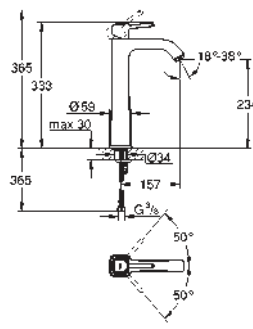

23 313 000	chrome	455.00
23 313 IGO	chrome/gold	593.00

Grandera
Single-lever basin mixer 1/2"
XL-Size
for free-standing basins
GROHE SilkMove 28 mm ceramic cartridge
temperature limiter
GROHE StarLight chrome finish
GROHE EcoJoy technology for less water and perfect flow
GROHE QuickFix installation system
GROHE AquaGuide adjustable mousseur 5.7 l/min
smooth body
flexible connection hoses
min. recommended pressure 1.0 bar