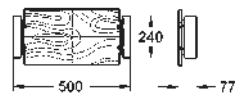

Rapid SL mounting plate
for fixing concealed fittings and room ventilation
for **studded walls**
for empty frames
for GROHE Rapido
500 x 240 x 77 mm
variable depth adjustment 75-115 mm
with waterproof plywood board for fixation
fixing material