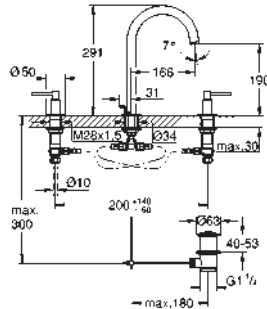

GROHE ATRIO

Ref. No.

Colour

Price netto (€)

new

20 009 003
20 009 DC3
20 009 AL3

chrome
supersteel
brushed hard graphite

*
*
*

Atrio
Three-hole basin mixer 1/2"
M-Size

ceramic headparts 1/2", 90°
GROHE StarLight chrome finish
GROHE EcoJoy 5.7 l/min laminar mousseur
swivel tubular spout
with mousseur and stop limiter
pop-up waste set 1 1/4"
flexible connection hoses between spout and side valves
with lever handles
Two different sets of caps included. One set with „H“ and „C“ marking, one set without marking.

new