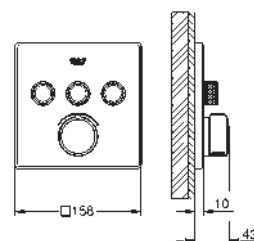

29 149 000

chrome

441.00

SmartControl

Concealed mixer with 3 valves

set for final installation for
GROHE Rapido SmartBox 35 600 000
metal wall escutcheon with **GROHE QuickFix**
(covered escutcheon and shaft sealing, covered
fixing), retroactively 6° adjustable
GROHE StarLight chrome finish
GROHE SmartControl push for ON-OFF, turn for
volume adjustment from EcoJoy to full flow
exchangeable symbols
cartridge for temperature mixing
multiple outlets can be run simultaneously
without roughing-in-set
flow performance:
outlet A = 22 l/min
outlet B = 26 l/min
outlet C = 22 l/min