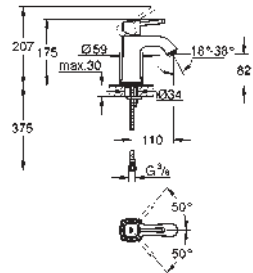

23 310 000	chrome	345.00
23 310 IGO	chrome/gold	447.00
23 310 DA0	warm sunset	430.00

Grandera
Single-lever basin mixer 1/2"
M-Size
single hole installation
GROHE SilkMove 28 mm ceramic cartridge
temperature limiter
GROHE StarLight chrome finish
GROHE EcoJoy technology for less water and perfect flow
GROHE QuickFix installation system
GROHE AquaGuide adjustable mousseur 5.7 l/min
smooth body
flexible connection hoses
min. recommended pressure 1.0 bar