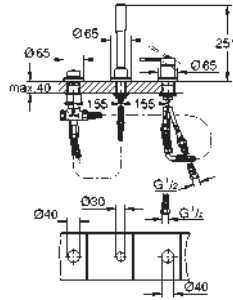

Essence
Four-hole single-lever bath combination
GROHE SilkMove 35 mm ceramic cartridge
 with temperature limiter
GROHE StarLight chrome finish
 pre-assembled spout fixing
 OHM operating element,
 metal lever
 bath inlet with mousseur
 diverter bath/shower
 hand shower 27 400 000
 metal shower hose 2000 mm
 flexible connection hoses
 connection for shower hose
 protected against backflow
 for use with (29 037 000)