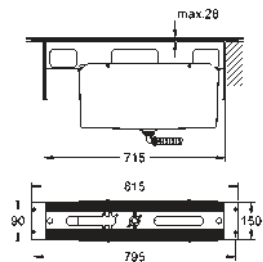

4/5-hole bath combination (optional) baseframe for installation under tiled surround
consisting of:
base frame
drainage box with integrated outlet for splash water

45 388 000 chrome 130.00

Supporting legs for baseframe

32 222 001 chrome 2,050.00