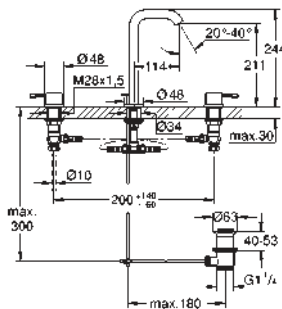

20 299 001	chrome	278.00

Essence
3-hole basin mixer
L-Size
metal lever
ceramic headparts 1/2", 90°
GROHE StarLight chrome finish
GROHE EcoJoy mousseur 5.7 l/min
GROHE QuickFix installation system
GROHE AquaGuide adjustable mousseur
pop-up waste set 1 1/4"
pressure-proof, flexible connection hoses
between spout and side valves
union nut 1/2" x 10.5 mm