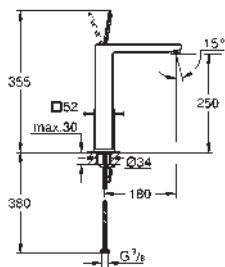

23 661 000 chrome 314.00

Eurocube Joy
Single-lever basin mixer 1/2"
XL-Size
single hole installation
metal lever
for free-standing basins
GROHE FeatherControl Joystick cartridge
GROHE StarLight chrome finish
GROHE EcoJoy SpeedClean mousseur 5.7 l/min
GROHE QuickFix Plus installation system
smooth body
flexible connection hoses