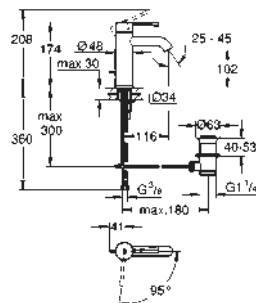

23 591 001	chrome	147.00

Essence
Single-lever basin mixer 1/2"
S-Size
single hole installation
metal lever
GROHE SilkMove ES 28 mm ceramic cartridge
with energy saving function via cold start
with temperature limiter
GROHE StarLight chrome finish
GROHE EcoJoy mousseur 5.7 l/min
GROHE AquaGuide adjustable mousseur
GROHE QuickFix Plus installation system
pop-up waste set 1 1/4"
flexible connection hoses