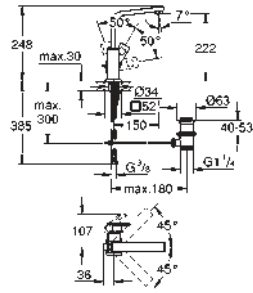

GROHE EUROCUBE

Ref. No. Colour Price netto (€)

23 135 00E **chrome** **239.00**

Eurocube
Single-lever basin mixer 1/2"
L-Size
single hole installation
metal lever
GROHE SilkMove 28 mm ceramic cartridge
temperature limiter
GROHE StarLight chrome finish
GROHE EcoJoy SpeedClean mousseur 5.7 l/min
GROHE QuickFix Plus installation system
swivel tubular spout with stop limiter
pop-up waste set 1 1/4"
flexible connection hoses

23 135 000 **chrome** **239.00**

ditto, with non-restricted flow