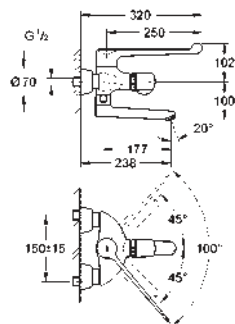

GROHE GROHTHERM ERGOMIX

Ref. No.

Colour

Price netto (€)

34 018 000

chrome

945.00

Grotherm Ergomix
Thermostatic basin mixer 1/2"
for elbow lever action
wall mounted
metal lever 250 mm
swivel area 100°
metal stop
Ceramic headpart 1/2"
wax thermoelement
temperature scale handle with
pre-adjustable safety stop between
35°C and 45°C
arrangement to make the thermal
disinfection easier
swivel cast spout
laminar flow straightener 9 l/min.
lockable stop ring
built-in non return valves
dirt strainers
projection 238 mm
covered S-unions
GROHE StarLight chrome finish

34 019 000

chrome

945.00