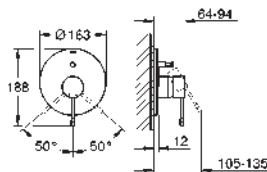

19 285 001	chrome	161.00
19 285 DC1	supersteel	209.00
19 285 BE1	polished nickel	197.00
19 285 EN1	brushed nickel	197.00
19 285 GL1	cool sunrise	197.00
19 285 GN1	brushed cool sunrise	197.00
19 285 DA1	warm sunset	197.00
19 285 DL1	brushed warm sunset	197.00
19 285 A01	hard graphite	197.00
19 285 AL1	brushed hard graphite	197.00

Essence
Single-lever bath mixer
set for final installation for
35 501 000
without concealed body
metal lever
GROHE StarLight chrome finish
automatic diverter: bath/shower
escutcheon- and shaft-sealing
metal escutcheon
covered fixing

35 501 000	chrome	100.00

GROHE Rapido E Universal single-lever mixer for concealed installation