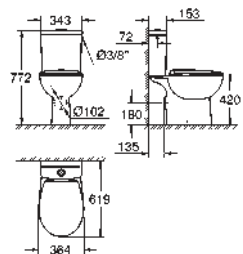

quick release function

detachable

material: Duroplast

including fixation set

4 pieces per pallet

new

39 496 000

alpine white