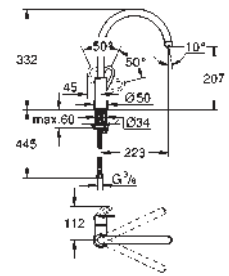

31 368 000 **chrome** **100.00**
BauLoop
Single-lever sink mixer 1/2"
high spout
single hole installation
GROHE StarLight finish
GROHE Longlife 28 mm ceramic cartridge
spout with mousseur
swivel tubular spout
swivel area 360°
flexible connection hoses
rapid installation system
Min. recommended pressure 0.1 bar