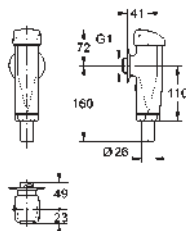

37 144 000 chrome 241.00

Dalflux
Flush valve for WC
1"
brass
heavy duty
for low pressure
GROHE StarLight chrome finish
for wash-down and wash-out bowls
with flow rate adjustment
flow pressure range from 0.5 - 4.0 bar
(min. static pressure 1.5 bar)