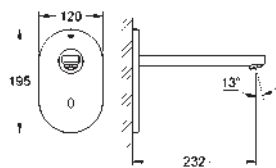

36 334 SD0

stainless steel

430.00

Eurosmart Cosmopolitan E

Infra-red electronic wall basin tap without mixing device

with infrared sensor for bi-directional communication for monitoring, configuration and service purpose

for cold or premixed water
with transformer 100-230 V AC, 50-60 Hz, 6 V DC

laminar mousseur 9 l/min
stainless steel escutcheon

SuperSteel spout
projection 232 mm

7 pre-set programs:
auto flush
thermal disinfection
cleaning mode
additional functions and precise settings
by remote control 36 407

set for final installation for concealed fitting box

36 336 000/36 337 000

CE approved
acoustic group I in accordance with DIN 4109

36 335 SD0

stainless steel

414.00

ditto, spout 172 mm