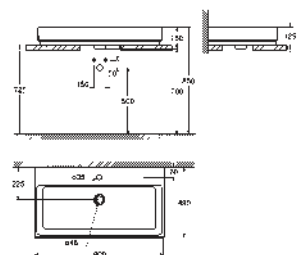

39 476 00H

alpine white

*

Cube Ceramic Counter top basin 80

flat back side glazed
1 hole punched, 2 holes pre-punched
with overflow
800 x 490 mm
including fixation set
fine fire clay

PureGuard anti stick coating and anti bacterial glazing