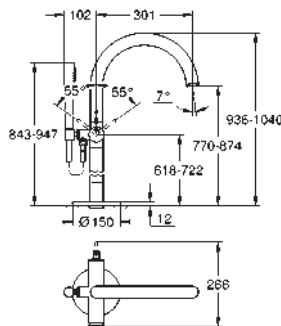

32 652 003 chrome *
32 652 DC3 supersteel *
32 652 AL3 brushed hard graphite *

Atrio
Single-lever bath mixer 1/2"
wall mounted
GROHE SilkMove 35 mm ceramic cartridge
GROHE StarLight chrome finish
adjustable flow rate limiter
automatic diverter: bath/shower
cast spout
mousseur
shower bottom outlet 1/2"
with integrated non return-valve
covered S-unions
protected against backflow

new