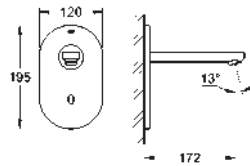

36 410 000 chrome 643.00

**Euroeco Cosmopolitan E Bluetooth
Infra-red electronic basin tap without mixing device**
with infrared sensor and Bluetooth module for
bi-directional communication for monitoring,
configuration and service purpose
with transformer 100-240 V AC, 50-60 Hz, 6.75 V DC
set for final installation for concealed
fitting box
36 336 000/36 337 000
GROHE StarLight finish
GROHE EcoJoy technology for less water and perfect flow
laminar flow straightener 9 l/min.
chrome escutcheon and spout
projection 172 mm
with Bluetooth 4.0* for wireless data communication
for Apple** and Android devices
Bluetooth range (max. 10 m) varies depending on used
materials and walls between transmitter and receiver
monitoring
password protected products
app detects all Bluetooth products in range
auto flush cycles and timing last auto flush
usage per day / 30 days
thermal disinfection cycles and timings last disinfection
configuration
detection range and shut off delay
auto flush
thermal disinfection
cleaning mode
2 on/off timers
identification by name
service
send and save 3 profiles
reset to factory or user settings
hard and software version
CE approved
acoustic group I in accordance with DIN 4109

SPECIAL FITTINGS