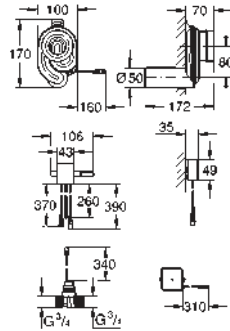

Temperature sensor for urinal

with transformer 100-240 V AC, 50-60 Hz, 6.75 V DC

can be used with 39 376 000
siphon with temperature sensor
cartridge with solenoid valve
and dirt strainer
flow pressure min 0.5 bar
operating pressure max 10 bar
7 pre-set programs:

auto flush
cleaning mode
pre-flush on/off
CE approved

39 367 000

chrome

614.00