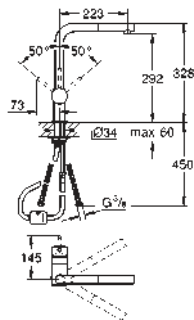

32 168 000 chrome 269.00
32 168 DC0 supersteel 335.00

Minta
Single-lever sink mixer 1/2"
L-spout
single hole installation
GROHE StarLight finish
GROHE SilkMove 46 mm ceramic cartridge
pull out mousseur
adjustable flow rate limiter
swivel tubular spout
swivel area 360°
integrated non-return valves
protected against backflow
flexible connection hoses
rapid installation system