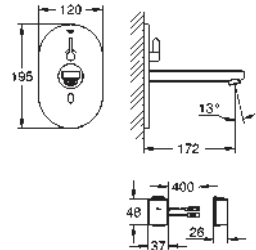

GROHE BLUETOOTH MONITORING

Ref. No.

Colour

Price netto (€)

36 412 000

chrome

728.00

**Eurosmart Cosmopolitan E Bluetooth
Infra-red electronic basin mixer 1/2" with mixing device
and adjustable temperature limiter**

with infrared sensor and Bluetooth module for bi-directional communication for monitoring, configuration and service purpose with transformer 100-240 V AC, 50-60 Hz, 6.75 V DC set for final installation for concealed fitting box

36 339 000

GROHE StarLight finish

GROHE EcoJoy technology for less water and perfect flow laminar flow straightener 9 l/min.

chrome escutcheon and spout projection 172 mm

with Bluetooth 4.0* for wireless data communication for Apple** and Android devices

Bluetooth range (max. 10 m) varies depending on used materials and walls between transmitter and receiver

monitoring

password protected products

app detects all Bluetooth products in range

auto flush cycles and timing last auto flush

usage per day / 30 days

thermal disinfection cycles and timings last disinfection

configuration

detection range and shut off delay

auto flush

thermal disinfection

cleaning mode

2 on/off timers

identification by name

service

send and save 3 profiles

reset to factory or user settings

hard and software version

CE approved

acoustic group I in accordance with DIN 4109

36 339 000

chrome

200.00