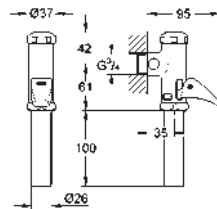

37 139 000 chrome 95.00

DAL-Automatic flush valve for WC
¾"
brass
GROHE StarLight chrome finish
for wash-down and wash-out bowls
with flow rate adjustment