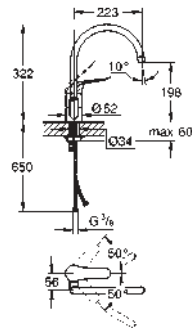

32 786 000

chrome

151.00

Euroeco Special
Single-lever sink mixer 1/2"
single hole installation
GROHE StarLight finish
GROHE SilkMove 46 mm ceramic cartridge
adjustable flow rate limiter
adjustable temperature limiter
laminar flow straightener 9 l/min.
swivel tubular spout
selectable swivel area : 0° / 150° / 360°
metal lever
lever length 120 mm
flexible connection hoses
rapid installation system