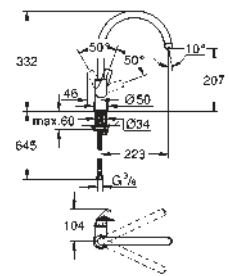

31 536 000 **chrome** **91.00**
BauCurve
Single-lever sink mixer 1/2"
high spout
single hole installation
GROHE StarLight finish
GROHE Longlife 28 mm ceramic cartridge
spout with mousseur
swivel tubular spout
swivel area 360°
flexible connection hoses
rapid installation system
Min. recommended pressure 0.1 bar