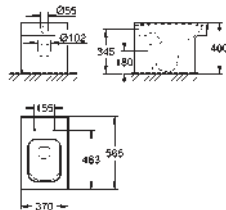

new

39 484 00H

alpine white

*

**Cube Ceramic
Floor standing 2 piece WC**

close coupled
universal trap for horizontal and vertical outlet
rimless
flush volume 3/4.5 l
including fixation set
cistern to be ordered separately
vitreous china
fully skirted with invisible fixation
PureGuard anti stick coating and anti bacterial glazing