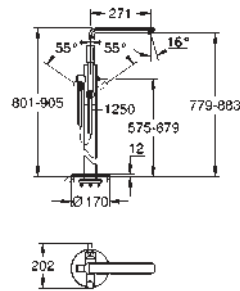

Ref. No. Colour Price netto (€)

23 792 001 **chrome** 1,370.00
23 792 DC1 **supersteel** 1,700.00

Lineare
Single-lever bath mixer 1/2", floor mounted
set for final installation for 45 984
without roughing-in-set
GROHE SilkMove 35 mm ceramic cartridge with temperature limiter
GROHE StarLight chrome finish automatic diverter: bath/shower spout with mousseur
projection 271 mm
integrated non-return valve in the shower outlet 1/2" with shower holder
hand shower Sena Stick (26 465)
Silverflex shower hose 1 250 mm (28 362)
protected against backflow