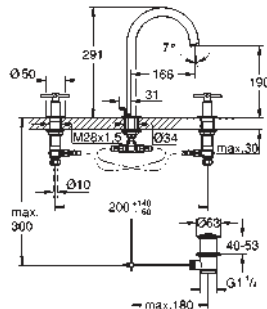

20 008 003
20 008 DC3
20 008 AL3

chrome
supersteel
brushed hard graphite

*
*
*

Atrio
Three-hole basin mixer 1/2"
M-Size

ceramic headparts 1/2", 90°
GROHE StarLight chrome finish
GROHE EcoJoy 5.7 l/min laminar mousseur
swivel tubular spout
with mousseur and stop limiter
pop-up waste set 1 1/4"
pressure-proof, flexible connection hoses
between spout and side valves
with cross handles
Two different sets of caps included. One set with „H“ and „C“ marking, one set without marking.

new