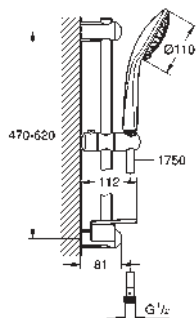

27 232 001 **chrome** 109.00

**Euphoria 110 Champagne
Shower rail set 3 sprays**

consisting of:
hand shower Champagne (27 222 000)
shower rail, 600 mm (27 499 000)
Silverflex shower hose 1750 mm (28 388 000)
GROHE EasyReach tray (27 596)
GROHE SprayDimmer (Stepless flow rate reduction)
GROHE DreamSpray perfect spray pattern
GROHE StarLight chrome finish
GROHE QuickFix (upper bracket adjustable for adaption to existing drilling holes)
SpeedClean anti-lime system
Inner WaterGuide for a longer life
Twistfree to prevent hose from twisting
suitable for instantaneous heater
min. recommended pressure 1.0 bar