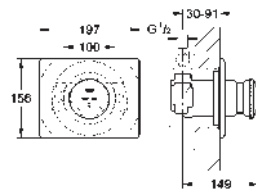

36 121 000 chrome 546.00

Contromix Surf
Self-closing shower mixer 1/2"
with mixture
GROHE StarLight chrome finish
GROHE EcoJoy technology for less water and perfect flow
economy stop function
temperature limiter
flow time adjustable
5-40 sec.
escutcheon, plastic chromed
escutcheon- and shaft-sealing
non-return valve
dirt strainers
set for final installation for 36 122
without concealed body
min. recommended pressure 1.5 bar