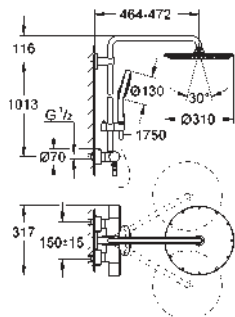

GROHE RAINSHOWER SYSTEM

Ref. No. Colour Price netto (€)

27 968 000 chrome 1,120.00

Rainshower System 310
Shower system with thermostat for wall mounting
consisting of:
horizontal swivable 450 mm shower arm
exposed thermostat with
Aquadimmer function
allows change between:
Rainshower Cosmopolitan 310 head shower (27 477 000)
with ball joint
rotation angle $\pm 15^\circ$
Hand shower Power&Soul Cosmopolitan 130 (27 664 000)
adjustable in height with gliding element (12 140 000)
Silverflex shower hose 1750 mm (28 388 000)
GROHE TurboStat compact cartridge
with wax thermostatic element
GROHE SafeStop at 38°C
GROHE SafeStop Plus optional temperature limiter at 43°C included
GROHE CoolTouch no risk of scalding
GROHE DreamSpray perfect spray pattern
GROHE One-Click Showering spray selection
with one click
GROHE StarLight chrome finish
SpeedClean anti-lime system
suitable for instantaneous heaters
from 18 kW/h
minimum flow rate 7 l/min.
min. recommended pressure 1.0 bar

27 469 000 chrome 1,120.00