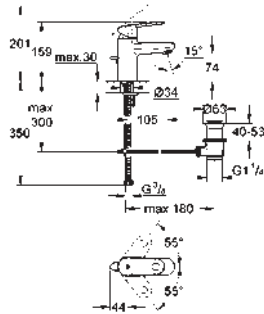

32 612 00E

chrome

188.00

Europlus
Single-lever basin mixer 1/2"
S-Size

metal lever

GROHE SilkMove 35 mm ceramic cartridge

adjustable flow rate limiter

adjustable minimum flow rate

approx. 2.5 l/min

temperature limiter

GROHE StarLight chrome finish

GROHE EcoJoy SpeedClean mousseur 5.7 l/min

GROHE QuickFixPlus installation

system with centering support

pop-up waste set 1 1/4"

flexible connection hoses

32 612 002

chrome

188.00

ditto, with non-restricted flow