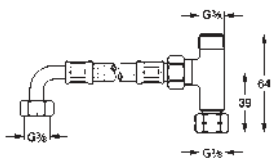

47 533 000

chrome

39.00

Grotherm Micro
Connection set
for Grotherm Micro
consisting of:
union nut 3/8"
T-unit
2 outlets 3/8" male thread
flexible connection hose
union nuts
GROHE StarLight chrome finish