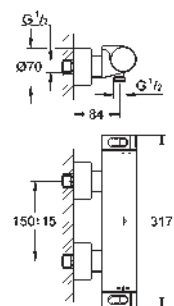

34 464 001

chrome

388.00

Grotherm 2000

Thermostatic bath mixer 1/2"

wall mounted

100% GROHE CoolTouch consisting of safety housing + S-unions with CoolTouch escutcheons

GROHE StarLight chrome finish

GROHE Aqua Paddle ergonomically shaped handles

GROHE SafeStop at 38°C

GROHE SafeStop Plus optional temperature limiter at 43°C included

GROHE TurboStat compact cartridge

with wax thermoelement

integrated mixed water shut off

GROHE AquaDimmer Eco with multiple function:

- integrated Economy button

(with economy stop for shower)

- flow control

- diverter: bath/shower

shower bottom outlet 1/2"

GROHE XL Waterfall

flow straightener

built-in non return valves

dirt strainers

protected against backflow

covered S-unions, CoolTouch escutcheons with wall sealing

GROHE EasyReach shower tray

removable for easy cleaning

chrome

GROHE EcoJoy technology for less water and perfect flow