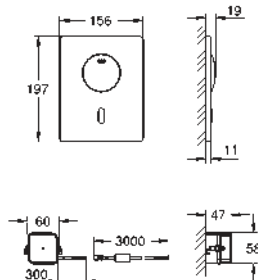

Tectron Skate Bluetooth
Infra-red electronic for WC
for flushing cistern GD 2
with transformer 100-240 V AC, 50-60 Hz, 6.75 V DC
with infrared sensor and Bluetooth module for
bi-directional communication for monitoring,
configuration and service purpose
with additional manual actuation
GROHE StarLight finish
front plate 156 x 197 mm
servo motor
with Bluetooth 4.0* for wireless data communication
for Apple** and Android devices
Bluetooth range (max. 10 m) varies depending on used
materials and walls between transmitter and receiver
monitoring
password protected products
app detects all Bluetooth products in range
auto flush cycles and timing last auto flush
usage per day / 30 days
configuration
detection range and shut off delay
auto flush
cleaning mode
2 on/off timers
identification by name
service
send and save 3 profiles
reset to factory or user settings
hard and software version
CE approved