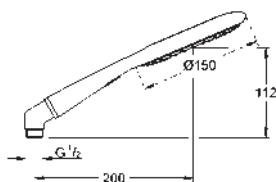

27 639 000 chrome/frosted granite 90.00

Rainshower Icon 150
Hand shower 2 sprays
Rain, SmartRain
eco function (reduction of flow rate)
metal elbow adapter for the combination of hand showers with shower hoses
GROHE EcoJoy technology for less water and perfect flow
GROHE CoolTouch
GROHE DreamSpray perfect spray pattern
GROHE StarLight chrome finish
SpeedClean anti-lime system
Inner WaterGuide for a longer life
universal mounting system, fitting all standard shower hoses
suitable for instantaneous heater