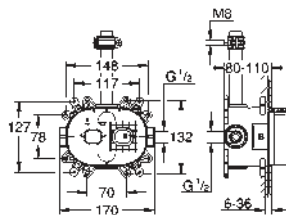

Rainshower 360

Rough-in box for head shower set 26 254 / 26 450

inlets and outlets 1/2"

fixing points for back wall

leakproof housing

removable protection cover with installation information