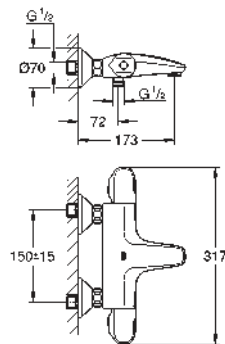

Grotherm 1000
Thermostatic bath mixer 1/2"
wall mounted
GROHE CoolTouch safety housing
GROHE StarLight chrome finish
GROHE MetalGrip ergonomically shaped metal handles
GROHE SafeStop at 38°C
GROHE SafeStop Plus optional temperature limiter at 43°C included
GROHE TurboStat compact cartridge
with wax thermoelement
integrated mixed water shut off
GROHE AquaDimmer Eco with multiple function:
- integrated GROHE EcoButton (economy button with economy stop for shower)
- flow control
- diverter: bath/shower
shower bottom outlet 1/2"
mousseur
built-in non return valves
dirt strainers
protected against backflow
S-unions
metal escutcheon
min. recommended pressure 1.0 bar
GROHE EcoJoy technology for less water and perfect flow

34 151 004 chrome 237.00