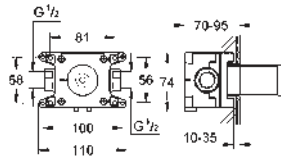

35 028 000

chrome

132.00

Rapido C/concealed valves

Rough-in for single volume control

for grid installation of Grohtherm Custom Shower system

built-in box with removable protection cover

waterproof membrane base for wall sealing

for masonry and drywall installation

fixing points for front and back wall

body of DR brass

pre-assembled ceramic headpart 3/4"

connection threads 1/2"

flow rate:

55 l/min. at 3 bar

installation depth 70 - 95 mm

min. recommended pressure 1.0 bar