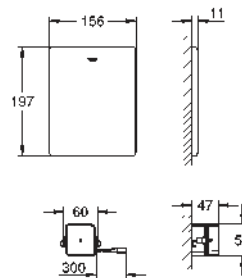

38 934 SD0

stainless steel

544.00

WC control

for manual remote actuation for concealed flushing cisterns, 6 - 9 l

suitable for support rails for the disabled with integrated actuation button

from Hewi, Keuco, Lehnen, Normbau, Pressalit, AMS, Deubad, Erlau, FRELU, FSB

stainless steel wall plate 156 x 197 mm

transformer for external installation

operating voltage 230 V AC, 50/60 Hz, 4.0 VA

servo motor

3 m connecting cable

for the connection of transformer and electronic

3 m connection cable with plug

CE approved

delivery range without actuation button/support rails