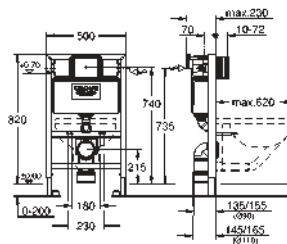

**Rapid SL for WC
with flushing cistern 6 - 9 I
0.82 m installation height**

for on-the-wall installations or studded walls
powder coated steel frame, self-supporting
for dry-cladding, completely pre-assembled
with fixed connections
quick adjustment, lockable
fixing material

TÜV approved
2 WC fixing bolts
fixing device for ceramic
distance of fixing bolts 180/230 mm
outlet bend Ø 90 mm
depth adjustable
reducer Ø 90/110 mm
inlet and outlet connecting set

flushing cistern 6 - 9 I

pneumatic discharge valve offering 3 modes of
operation: dual flush or start/stop or single flush

front or top actuation

water supply from left/right or back
low noise (group I acc. to
German Noise Specification)

insulated against condensation
angle valve 1/2"

water inlet with pipe fixation
Shortable inspection shaft incl. protection
during construction phase

accessories for on-the-wall installation

without wall plate/actuation

GROHE EcoJoy technology for less water and perfect flow

remember Scandinavian adapter 38 338 000