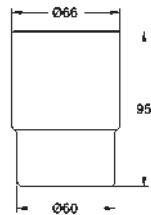

40 372 001 **chrome** **6.66**

Essentials Crystal glass
material: glass
fits in the following holders:
Essentials (40 369)
Essentials Cube (40 508)
Bau Cosmopolitan (40 585)
Essentials Authentic (40 652)