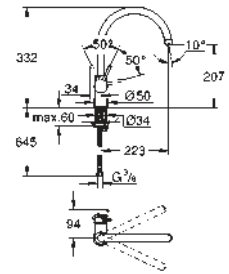

31 535 000 **chrome** **91.00**
BauClassic
Single-lever sink mixer 1/2"
high spout
single hole installation
GROHE StarLight finish
GROHE Longlife 28 mm ceramic cartridge
spout with mousseur
swivel tubular spout
swivel area 360°
flexible connection hoses
rapid installation system
Min. recommended pressure 0.1 bar