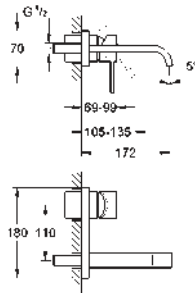

19 309 000 **chrome** **635.00**
Allure
Two-hole basin mixer S-Size
wall mounted
without concealed body
set for final installation for 33 769 000
with metal plate
GROHE StarLight chrome finish
flow limiter 8 l/min.
spout with mousseur, centre distance 110 mm
projection 172 mm
19 386 000 **chrome** **679.00**
ditto, projection 220 mm