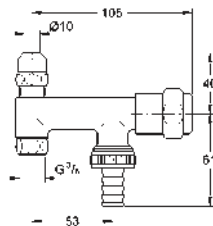

41 030 000 chrome 26.00

Eggemann Original WAS valve „Eckfix“ 3/8"

Installation on service valve
Axis dimension 60 mm
Grease chamber headpart 3/8" for closable
hose connection with non-return valve
protected against backflow
GROHE StarLight chrome finish