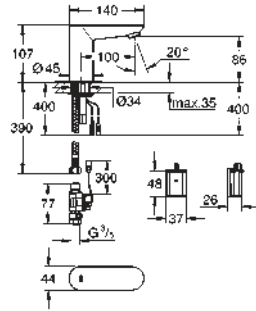

GROHE EUROECO COSMOPOLITAN E

Ref. No.

Colour

Price netto (€)

36 271 000

chrome

264.00

Euroeco Cosmopolitan E

Infra-red electronic basin tap without mixing device
with infrared sensor for bi-directional communication for monitoring, configuration and service purpose for cold or premixed water

6 V lithium-battery, type CR-P2

battery lifetime: approx. 7 years (150 actuations a day)

GROHE EcoJoy mousseur 5.7 l/min

dirt strainers

external solenoid valve

external battery

rapid installation system

multistage battery status display

7 pre-set programs:

auto flush

thermal disinfection

cleaning mode

additional functions and precise settings

by remote control 36 407

CE approved

acoustic group I in accordance with DIN 4109

type of protection faucet IP 59K

36 269 000

chrome

300.00