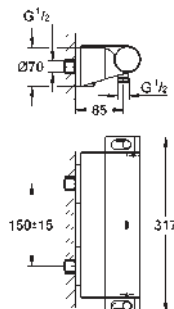

GROHE GROHTHERM 2000

Ref. No.

Colour

Price netto (€)

34 469 001

chrome

334.00

Grotherm 2000

Thermostatic shower mixer 1/2"

wall mounted

100% GROHE CoolTouch consisting of safety housing + S-unions with CoolTouch escutcheons

GROHE StarLight chrome finish

GROHE Aqua Paddle ergonomically shaped handles

temperature scale handle with

GROHE SafeStop at 38°C

GROHE SafeStop Plus optional temperature limiter at 43°C included integrated mixed water shut off

GROHE TurboStat compact cartridge

with wax thermoelement

volume handle with GROHE EcoButton (economy

button with individually adjustable economy stop)

Carbodur ceramic headpart 1/2", 180°

shower bottom outlet 1/2"

built-in non return valves

dirt strainers

protected against backflow

covered S-unions, CoolTouch escutcheons with wall sealing

GROHE EasyReach shower tray

removable for easy cleaning

chrome

min. recommended pressure 1.0 bar

GROHE EcoJoy technology for less water and perfect flow

34 169 001

chrome

296.00

Grotherm 2000

Thermostatic shower mixer 1/2"

wall mounted

100% GROHE CoolTouch consisting of safety housing + S-unions with CoolTouch escutcheons

GROHE StarLight chrome finish

GROHE Aqua Paddle ergonomically shaped handles

GROHE SafeStop at 38°C

GROHE SafeStop Plus optional temperature limiter at 43°C included

GROHE TurboStat compact cartridge

with wax thermoelement

integrated mixed water shut off

volume handle with GROHE EcoButton (economy

button with individually adjustable economy stop)

Carbodur ceramic headpart 1/2", 180°

shower bottom outlet 1/2"

built-in non return valves

dirt strainers

protected against backflow

covered S-unions, CoolTouch escutcheons with wall sealing

optional upgrade: GROHE EasyReach shower tray (18 608 001)

GROHE EcoJoy technology for less water and perfect flow