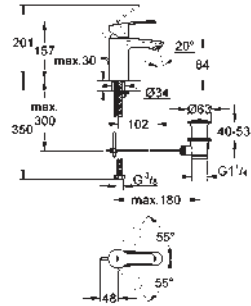

33 552 20E

chrome

128.00

Eurostyle Cosmopolitan

Single-lever basin mixer 1/2"

S-Size

single hole installation

metal lever

GROHE SilkMove 35 mm ceramic cartridge

adjustable flow rate limiter

adjustable minimum flow rate

approx. 2.5 l/min

temperature limiter

GROHE StarLight chrome finish

GROHE EcoJoy SpeedClean mousseur 5.7 l/min

GROHE QuickFix installation system

with centering support

pop-up waste set 1 1/4"

flexible connection hoses

min. recommended pressure 1.0 bar

acoustic group I in accordance with DIN 4109

33 552 002

chrome

128.00

ditto, with non-restricted flow