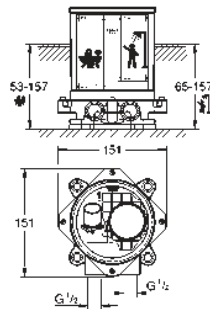

45 984 001 **chrome** 433.00

Rough-in set 1/2"
for floor-mounted bath mixers/spouts and shower mixers
without finishing trim set
installation plate with 360° horizontal and 3° vertical adjustment
installation depth 53-157 mm for bath mixers/spouts, depth compensation 104 mm
installation depth 65-157 mm for shower mixers, depth compensation 92 mm
two 1/2" female connections (hot/cold supplies)
flushing plug
gasket
fixing material