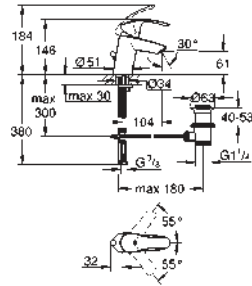

33 265 002

chrome

93.00

Eurosmart
Single-lever basin mixer 1/2"
S-Size
single hole installation
metal lever
GROHE SilkMove 35 mm ceramic cartridge
adjustable flow rate limiter
with temperature limiter
GROHE StarLight chrome finish
GROHE EcoJoy mousseur 5.7 l/min
GROHE QuickFix rapid installation system
pop-up waste set 1 1/4"
flexible connection hoses