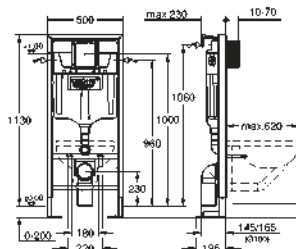

**Rapid SL for WC
flushing cistern GD 2
1.13 m installation height**

for free-standing installation, for on-the-wall installations or studded walls
powder coated steel frame, self-supporting
for dry-cladding, completely pre-assembled
with fixed connections
lockable

fixing material

NF approved

2 WC fixing bolts

fixing device for ceramic

distance of fixing bolts 180/230 mm

PVC outlet bend 100 mm

spacer Ø 80 mm

inlet and outlet connecting set

flushing cistern GD 2, 6 - 9 l

adjustment ex factory 6 l and 3 l

pneumatic discharge valve offering 3 modes of

operation: dual flush or start/stop or single flush

water supply from left/right or back

low noise (group I acc. to

German Noise Specification)

insulated against condensation

1/2" water supply connection including

integrated angle valve and push fit

flexible hose union

no tools required for the installation

of the inspection shaft incl. protection

during construction phase

for vertical or horizontal use

accessories for on-the-wall installation

for mounting of small flush plates please order

revision shaft 40 911 000 (sold separately)