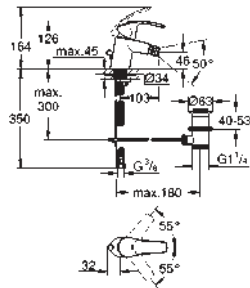

32 929 002 chrome 93.00

Eurosmart
Single-lever bidet mixer 1/2"
S-Size
single hole installation
metal lever
GROHE SilkMove 35 mm ceramic cartridge
adjustable flow rate limiter
with temperature limiter
GROHE StarLight chrome finish
GROHE EcoJoy mousseur 5.7 l/min
GROHE QuickFix rapid installation system
with ball joint
pop-up waste set 1 1/4"
flexible connection hoses