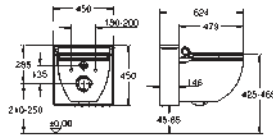

39 112 001 chrome 260.00

Rapid SL for GROHE Sensia shower WCs
flushing cistern GD 2 with connections for GROHE Sensia shower toilets (Sensia IGS/Sensia Arena)

1.13 m installation height

for on-the-wall installations or studded walls
powder coated steel frame, self-supporting
for dry-cladding, completely pre-assembled
with fixed connections
quick adjustment, lockable