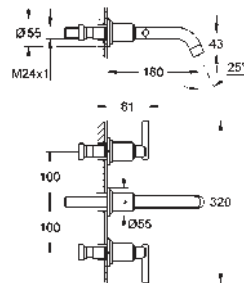

20 009 000

chrome

643.00

Atrio
Three-hole basin mixer 1/2"
M-Size

ceramic headparts 1/2", 90°
GROHE StarLight chrome finish
swivel tubular spout
with mousseur and stop limiter
pop-up waste set 1 1/4"
pressure-proof, flexible connection hoses
between spout and side valves
union nut with 10.5 mm drilling
with Jota handle