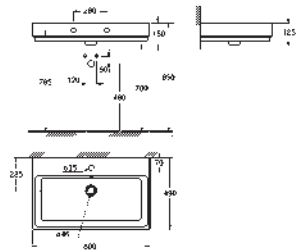

39 469 00H

alpine white

*

Cube Ceramic Wash basin 80

wall hung
1 hole punched, 2 holes pre-punched
with overflow
800 x 490 mm
fine fire clay

PureGuard anti stick coating and anti bacterial glazing

new