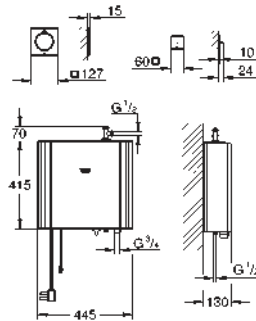

GROHE F-DIGITAL DELUXE

Ref. No.

Colour

Price netto (€)

36 395 000

chrome

*

**GROHE F-digital Deluxe
Steam generator 2.2 kW
with steam outlet and temperature sensor**

consisting of:
steam generator
415 x 445 x 130 mm
suitable for steam rooms up to 2.5 m³
supply voltage 230 V AC, 50 Hz
power 2.2 kW
water inlet 3/4"
operating pressure 1 – 5 bar (above pressure reducer)
automatic emptying
water outlet 1/2"
steam temperature: max. 55° C
steam outlet 1/2"
type of protection IP 23
CE approved
with plug according to GB 1002-2008
with euro shockproof plug
steam outlet module with indentation for fragranced oil
127 x 127 mm
connection thread 1/2"
temperature sensor module
60 x 60 x 12 mm

SpeedClean anti-lime system

GROHE StarLight chrome finish

requires rough-in set (29 074 000), F-digital Deluxe base unit box (26 374 000 or 36 397 000), Bluetooth unit (36 371 000) and various cable connections – all to be ordered separately due to installation situation

For detailed planning and product information please contact your local GROHE Customer Service.

29 074 000

chrome

372.00