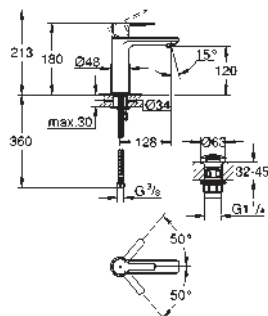

23 106 001 chrome 188.00
23 106 DC1 supersteel 245.00

Lineare
Single-lever basin mixer 1/2"
S-Size
single hole installation
metal lever
GROHE SilkMove 28 mm ceramic cartridge
with temperature limiter
GROHE StarLight chrome finish
GROHE EcoJoy SpeedClean mousseur 5.7 l/min
GROHE QuickFix Plus installation system
smooth body with push-open pop-up waste set 1 1/4"
flexible connection hoses