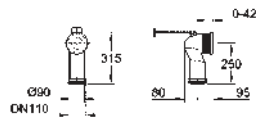

39 457 000

WC connection outlet
vertical
length adjustable
93.5 to 137 mm from wall

chrome

*