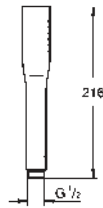

GROHE EUPHORIA

Ref. No.	Colour	Price netto (€)
27 400 000	chrome	48.00
27 400 DC0	supersteel	64.00
27 400 BE0	polished nickel	58.00
27 400 GL0	cool sunrise	58.00
27 400 GN0	brushed cool sunrise	58.00
27 400 DA0	warm sunset	58.00
27 400 DL0	brushed warm sunset	58.00
27 400 A00	hard graphite	58.00
27 400 AL0	brushed hard graphite	58.00

Euphoria Cosmopolitan Stick
Hand shower 1 spray
Normal spray
GROHE EcoJoy 9,5 l/min flow limiter
GROHE StarLight chrome finish
SpeedClean anti-lime system
Inner WaterGuide for a longer life
universal mounting system, fitting all standard shower hoses
suitable for instantaneous heater
min. recommended pressure 1.0 bar

27 367 000	chrome	48.00
ditto, with non-restricted flow