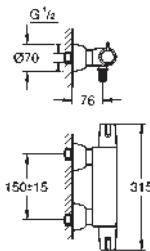

Grohtherm Special
Thermostatic basin mixer 1/2"
wall mounted
ergonomic handles
ceramic headparts 1/2", 90°
GROHE TurboStat compact cartridge
with wax thermoelement
Temperature scale handle with
pre-adjustable safety stop between
35°C and 43°C
easy thermal disinfection via optional key 47 994 000
integrated mixed water shut off
bottom outlet for spouts 13 378 or 13 380
metal temperature safety stop
dirt strainers
with S-unions and with covers
GROHE Quickfix for fast exchange of
non return valves in connections
100% GROHE CoolTouch consisting of safety
housing + S-unions with CoolTouch escutcheons
GROHE StarLight chrome finish
GROHE SafetyPlus

13 378 000 chrome 89.00