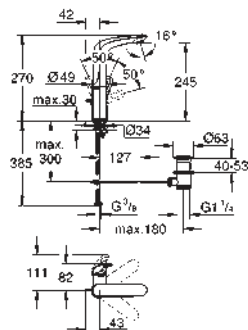

23 569 003 chrome 180.00
23 569 LS3 moon white/chrome 234.00

Eurostyle
Single-lever basin mixer 1/2"
L-Size
single hole installation
loop metal lever
GROHE SilkMove 28 mm ceramic cartridge
with temperature limiter
GROHE StarLight chrome finish
GROHE EcoJoy mousseur 5.7 l/min
GROHE QuickFix rapid installation system
swivel cast spout
swivel area 360°
pop-up waste set 1 1/4"
flexible connection hoses