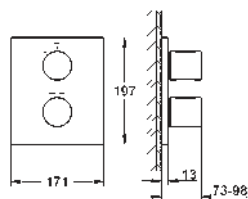

19 568 000 **chrome** **462.00**

Grohtherm 3000 Cosmopolitan Thermostatic shower mixer
set for final installation for GROHE Rapido T 35 500 000
rectangular metal wall escutcheon with hidden fixing and hidden sealings
GROHE StarLight chrome finish
GROHE SafeStop at 38°C
GROHE SafeStop Plus optional temperature limiter at 43°C included
volume handle with **GROHE EcoButton** (economy button with individually adjustable economy stop)
Carbodur ceramic headpart 1/2", 180°
without concealed body

35 500 000 **chrome** **239.00**

GROHE Rapido T Universal thermostatic mixer for concealed installation