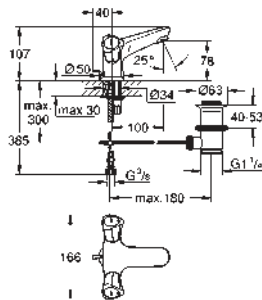

21 390 001

chrome

179.00

Costa L
One-hole basin mixer, 1/2"
metal handles
heat-insulated
screwable
Longlife-headpart
cast spout with mousseur
pop-up waste set 1 1/4"
flexible connection hoses
GROHE StarLight chrome finish