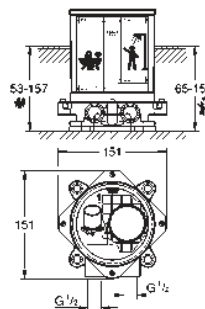

45 984 001 chrome 433.00

Rough-in set 1/2"
for floor-mounted bath mixers/spouts and shower mixers
without finishing trim set
installation plate with 360° horizontal and
3° vertical adjustment
installation depth 53-157 mm for bath mixers/
spouts, depth compensation 104 mm
installation depth 65-157 mm for shower
mixers, depth compensation 92 mm
two 1/2" female connections (hot/cold supplies)
flushing plug
gasket
fixing material