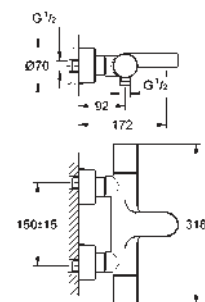

Grotherm 3000 Cosmopolitan
Thermostatic bath mixer 1/2"
wall mounted

100% GROHE CoolTouch consisting of safety housing + S-unions with CoolTouch escutcheons
GROHE StarLight chrome finish
GROHE SafeStop at 38°C
GROHE SafeStop Plus optional temperature limiter at 43°C included
GROHE TurboStat compact cartridge with wax thermoelement
integrated mixed water shut off
Aquadimmer with multiple function
- flow control
- diverter: bath/shower
shower bottom outlet 1/2"
mousseur
built-in non return valves
dirt strainers
protected against backflow
covered S-unions, CoolTouch escutcheons with wall sealing
GROHE EcoJoy technology for less water and perfect flow

34 277 000

chrome

467.00