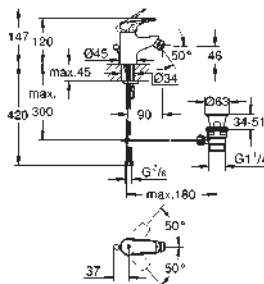

23 754 000 **chrome** **74.00**
BauFlow
Single-lever bidet mixer 1/2"
single hole installation
metal lever
GROHE Longlife 28 mm ceramic cartridge
GROHE StarLight chrome finish
GROHE EcoJoy mousseur 5.7 l/min
rapid installation system
with ball joint
pop-up waste set 1 1/4"
flexible connection hoses