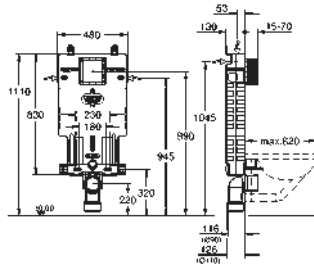

GROHE UNISSET FRAMES AND ACCESSORIES

Ref. No.

Colour

Price netto (€)

38 643 001

chrome

199.00

**Uniset for WC
flushing cistern GD 2**
sound-insulating EPS module for
masonry-in
830 x 470 x 130 mm
rail adaptors for modular fixing
for single or rail installation
wall rail with fixing accessories for
single installation
2 WC fixing bolts
distance of fixing bolts 180/230 mm
fixing device for ceramic
outlet bend Ø 90 mm
depth adjustable
reducer Ø 90/110 mm
inlet and outlet connecting set
flushing cistern GD 2, 6 - 9 I
adjustment ex factory 6 l and 3 l
pneumatic discharge valve offering 3 modes of
operation: dual flush or start/stop or single flush
water supply from left/right/back or top
low noise (group I acc. to
German Noise Specification)
insulated against condensation
1/2" water supply connection including
integrated angle valve and push fit
flexible hose union
for vertical or horizontal use
no tools required for the installation
of the inspection shaft incl. protection
during construction phase
preparation for shower toilets with additional
accessory 40 899 000 (sold separately)
for mounting of small flush plates please order
revision shaft 40 911 000 (sold separately)