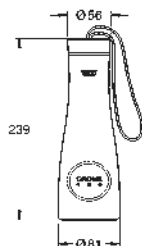

GROHE Red Thermo drinking bottle
stainless steel bottle with GROHE Red decor
double-walled
lid with strap
with tea strainer
volume 450 ml