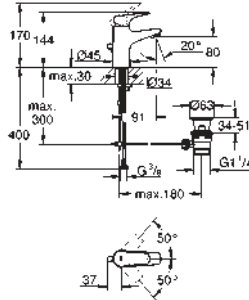

23 751 000 **chrome** **74.00**
BauFlow
Single-lever basin mixer 1/2"
S-Size
single hole installation
metal lever
GROHE Longlife 28 mm ceramic cartridge
GROHE StarLight chrome finish
GROHE EcoJoy mousseur 5.7 l/min
rapid installation system
plastic pop-up waste set 1 1/4"
flexible connection hoses
23 801 000 **chrome** *
ditto, with temperature limiter