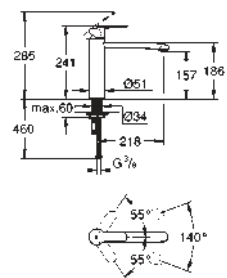

31 124 002

chrome

205.00

Eurostyle Cosmopolitan
Single-lever sink mixer 1/2"
medium spout
single hole installation
GROHE StarLight finish
GROHE SilkMove 35 mm ceramic cartridge
mousseur
adjustable flow rate limiter
swivel tubular spout
swivel area 140°
flexible connection hoses
rapid installation system