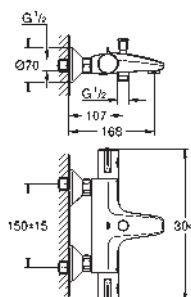

Grotherm 800
Thermostatic bath mixer 1/2"
Attention: reversed thermoelement for changed water ways
wall mounted
GROHE StarLight chrome finish
GROHE SafeStop at 38°C
GROHE SafeStop Plus optional temperature limiter at 43°C included
GROHE TurboStat compact cartridge
with wax thermoelement
integrated mixed water shut off
automatic diverter: bath/shower
volume handle with **GROHE EcoButton** (economy button with individually adjustable economy stop)
ceramic headpart 1/2", 180°
shower bottom outlet 1/2"
mousseur
built-in non return valves
dirt strainers
protected against backflow
S-unions
metal escutcheon
min. recommended pressure 1.0 bar
GROHE EcoJoy technology for less water and perfect flow