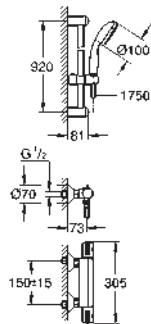

Grohtherm 800
Thermostatic shower mixer 1/2" with shower set
consisting of:
Grohtherm 800 thermostatic shower mixer 1/2"
(34 558 000)
New Tempesta shower set II, 900 mm (27 646)
min. recommended pressure 1.0 bar