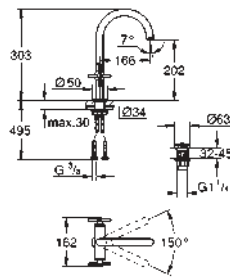

- 21 022 003 chrome *
- 21 022 DC3 supersteel *
- 21 022 AL3 brushed hard graphite *

Atrio
One-hole basin mixer, 1/2"
L-Size
ceramic headparts 1/2", 90°
GROHE StarLight chrome finish
GROHE EcoJoy 5.7 l/min laminar mousseur
rapid installation system
swivel tubular spout
with mousseur and stop limiter
Push-open waste set 1 1/4"
flexible connection hoses
with lever handles
Two different sets of caps included. One set with
„H" and „C" marking, one set without marking.

new