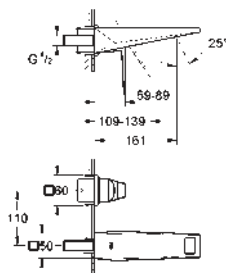

19 781 000	chrome	660.00

Allure Brilliant
Two-hole basin mixer
S-Size
wall mounted
without concealed body
set for final installation for
23 200 000
GROHE StarLight chrome finish
GROHE EcoJoy 5.0 l/min. flow limiter
spout with integrated mousseur
centre distance 110 mm
projection 161 mm
min. recommended pressure 1.0 bar

19 783 000	chrome	740.00
ditto, projection 210 mm