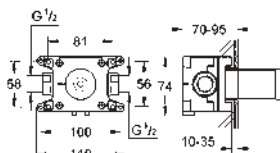

**Rapido C/concealed valves
Rough-in for single volume control**
for grid installation of Grohtherm Custom Shower system
built-in box with removable protection cover
waterproof membrane base for wall sealing
for masonry and drywall installation
fixing points for front and back wall
body of DR brass
pre-assembled ceramic headpart 3/4"
connection threads 1/2"
flow rate:
55 l/min. at 3 bar
installation depth 70 - 95 mm
min. recommended pressure 1.0 bar

29 800 000 chrome 25.00