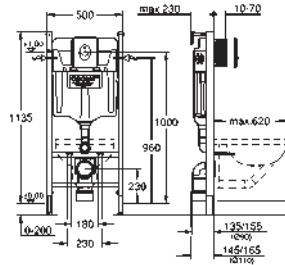

GROHE RAPID SL FOR WC

Ref. No.

Colour

Price netto (€)

38 719 001

alpine white

249.00

**Rapid SL for WC
flushing cistern GD 2
1.13 m installation height**

for on-the-wall installations or studded walls
powder coated steel frame, self-supporting
for dry-cladding
with fixed connections
quick adjustment, lockable
fixing material
TÜV approved
2 WC fixing bolts
fixing device for ceramic
distance of fixing bolts 180/230 mm
spacer Ø 90 mm
PP outlet bend Ø 90/110 mm
inlet and outlet connecting set
flushing cistern GD 2, 6 - 9 l
adjustment ex factory 6 l and 3 l
pneumatic discharge valve offering 3 modes of
operation: dual flush or start/stop or single flush
water supply from left/right/back
or top
low noise (group I acc. to
German Noise Specification)
insulated against condensation
angle valve 1/2"
water inlet with pipe fixation
with push fit flexible hose union
no tools required for the installation
of the inspection shaft incl. protection
during construction phase
for vertical use
2 wall brackets with fixing material
including wall plate Skate Air
for vertical application, 156 x 197 mm
alpine white, made of ABS

38 722 001

alpine white

270.00