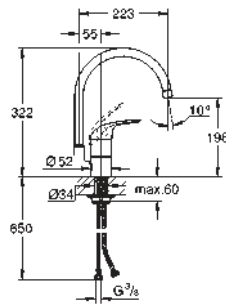

GROHE EUROECO / EUROECO SPECIAL

Ref. No.

Colour

Price netto (€)

32 752 000

chrome

97.00

Euroeco
Single-lever sink mixer 1/2"
single hole installation
GROHE StarLight finish
GROHE SilkMove 46 mm ceramic cartridge
mousseur
adjustable flow rate limiter
swivel tubular spout
swivel range 0°/150°/360°
metal lever
flexible connection hoses
rapid installation system