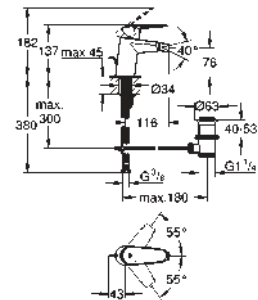

33 244 002 chrome 160.00

Eurodisc Cosmopolitan
Single-lever bidet mixer 1/2"
S-Size
metal lever
single hole installation
GROHE SilkMove 35 mm ceramic cartridge
adjustable flow rate limiter
adjustable minimum flow rate
approx. 2.5 l/min
GROHE StarLight chrome finish
GROHE QuickFixPlus installation
system with centering support
ball-joint mousseur
pop-up waste set 1 1/4"
flexible connection hoses
min. recommended pressure 1.0 bar
optional temperature limiter ref. no. 46 375 000
acoustic group I in accordance with DIN 4109