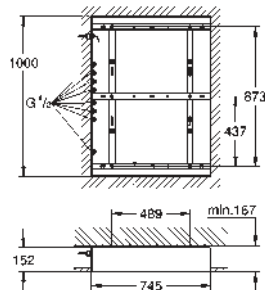

GROHE HEAD AND SIDE SHOWERS

Ref. No. Colour Price netto (€)

26 373 001 chrome 19,100.00

Rainshower F-Series 40" AquaSymphony
Ceiling shower 6+ sprays with light
1016 mm x 762 mm x 145 mm
metal
minimum flow rate 25 l/min
min. recommended pressure 3.0 bar
1 x AquaCurtain
1 x Pure XL spray
1 x 2 cold mist spray
2 x GROHE PureRain spray 400 x 190 mm
2 x XL Waterfall (separately controlled)
1 x 4 Bokoma Spray with adjustment angle 20° and combinations
full spectrum LED: soft light with changing rainbow colours
individually adjustable: permanent lighting with colour selection
power supply for light 12 V DC
CE approved
SpeedClean anti-lime system
GROHE DreamSpray perfect spray pattern
GROHE StarLight finish

requires rough-in set (26 376 001), F-digital Deluxe base unit box (26 376 000), Bluetooth unit (36 371 000) and various cable connections – all to be ordered separately due to individualised installation

The ceiling construction must be appropriate for the static requirement of the product (total product weight > 70 kg). Ceiling shower has to be controlled by 8 outlets + 1 hand shower outlet and the performance of the waste must be of sufficient size (> 100 l/min). For detailed planning please see separate planning & installation guide before start.

recommendation: configuration with Grohtherm F or Grohtherm SmartControl

26 376 001 chrome 1,810.00

Rainshower F-Series 40"
Roughing-in set
for use with Rainshower F-Series 40" AquaSymphony ceiling shower
1000 mm x 745 mm x 152 mm
min. installation depth: 167 mm
waterways: brass
1/2" connections