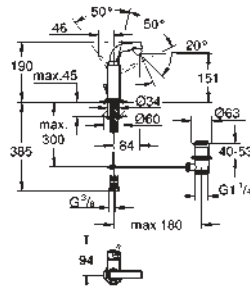

32 134 001 **chrome** **459.00**

Atrio
Single-lever bidet mixer 1/2"
M-Size
single hole installation
GROHE SilkMove 28 mm ceramic cartridge
GROHE StarLight chrome finish
rapid installation system
tubular 7° spout with ball-joint mousseur
stop limiter
pop-up waste set 1 1/4"
flexible connection hoses