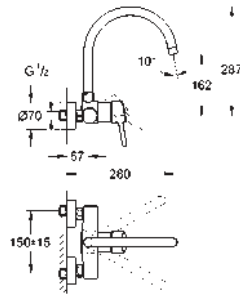

32 667 001

chrome

170.00

Concetto
Single-lever sink mixer 1/2"
wall mounted
GROHE StarLight finish
GROHE SilkMove 46 mm ceramic cartridge
mousseur
adjustable flow rate limiter
swivel tubular spout
swivel area 360°
projection 223 mm
S-unions