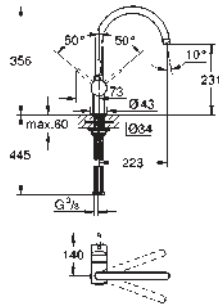

Minta
Single-lever sink mixer 1/2"
C-spout
single hole installation
GROHE StarLight finish
GROHE SilkMove 46 mm ceramic cartridge
adjustable flow rate limiter
swivel tubular spout
selectable swivel area : 0° / 150° / 360°
flexible connection hoses
connector set 3/8"
rapid installation system
optional temperature limiter ref. no. 46 308 000

32 918 000	chrome	269.00
32 918 DC0	supersteel	359.00