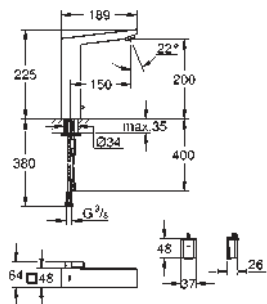

Eurocube E

Infra-red electronic basin mixer 1/2" with mixing device and adjustable temperature limiter

with infrared sensor for bi-directional communication for monitoring, configuration and service purpose

6 V lithium-battery, type CR-P2

battery lifetime: approx. 7 years (150 actuations a day)

GROHE StarLight chrome finish
laminar spray regulator 5.7 l/min
flexible connection hoses

non-return valve
dirt strainers
with integrated solenoid valve
external battery
rapid installation system
multistage battery status display

7 pre-set programs:
auto flush
thermal disinfection
cleaning mode
additional functions and precise settings
by remote control 36 407

CE approved
acoustic group I in accordance with DIN 4109
type of protection faucet IP 59K
min. recommended pressure 1.0 bar

36 442 000

chrome

743.00