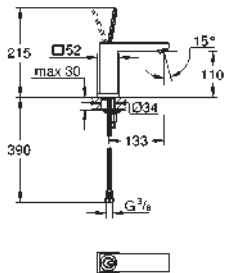

23 658 000 chrome 233.00

Eurocube Joy
Single-lever basin mixer 1/2"
M-Size
single hole installation
metal lever
GROHE FeatherControl Joystick cartridge
GROHE StarLight chrome finish
GROHE EcoJoy SpeedClean mousseur 5.7 l/min
GROHE QuickFix Plus installation system
smooth body
flexible connection hoses