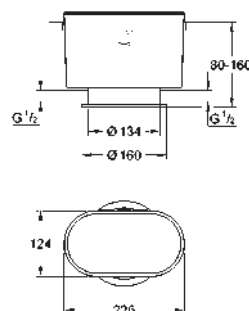

25 044 000

chrome

1,930.00

Atrio
Bath mixer 1/2"

floor-mounted installation
with high pillar unions (765 mm)
ceramic headparts 1/2", 90°
GROHE StarLight chrome finish
automatic diverter: bath/shower
swivel tubular spout
with mousseur and stop limiter
projection 228 mm
integrated non-return valve in the shower outlet 1/2"
Sena hand shower
with shower holder
shower hose 1500 mm
protected against backflow
to be used with, 45 473
without roughing-in-set
with Ypsilon handle