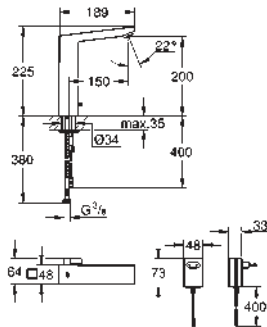

GROHE EUROCUBE E

GROHE EUROCUBE E

Ref. No.

Colour

Price netto (€)

36 440 000

chrome

684.00