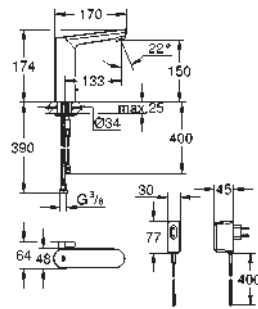

GROHE EUROSMART COSMOPOLITAN E

Ref. No.

Colour

Price netto (€)

36 421 000

chrome

385.00

Eurosmart Cosmopolitan E
Infra-red electronic basin mixer 1/2" L-Size
with mixing device and adjustable temperature limiter
with infrared sensor for bi-directional communication
for monitoring, configuration and service purpose
with plug transformer 100-230 V AC, 50-60 Hz, 6 V DC
GROHE StarLight finish
GROHE EcoJoy mousseur 5.7 l/min
flexible connection hoses
non-return valve
dirt strainers
with integrated solenoid valve
rapid installation system
7 pre-set programs:
auto flush
thermal disinfection
cleaning mode
additional functions and precise settings
by remote control 36 407
CE approved
acoustic group I in accordance with DIN 4109
type of protection faucet IP 59K
min. recommended pressure 1.0 bar

36 439 000

chrome

295.00