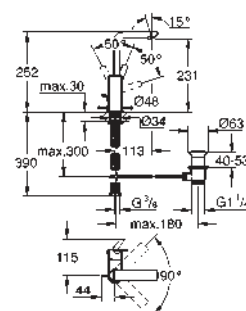

23 296 001 chrome 247.00
23 296 DC1 supersteel 322.00

Lineare
Single-lever basin mixer 1/2"
L-Size
single hole installation
metal lever
GROHE SilkMove 28 mm ceramic cartridge
with temperature limiter
GROHE StarLight chrome finish
GROHE EcoJoy SpeedClean mousseur 5.7 l/min
GROHE QuickFix Plus installation system
swivel spout with mousseur and stop limiter
pop-up waste set 1 1/4"
flexible connection hoses
min. recommended pressure 1.0 bar