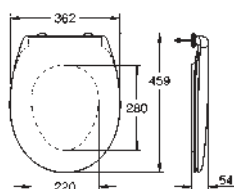

39 492 000

alpine white

29.49

Bau Ceramic
WC seat
with lid
quick release function
detachable
material: Duroplast
including fixation set
126 pieces per pallet