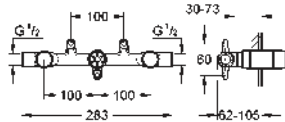

32 706 000

chrome

229.00

Two-handle basin mixer
concealed body, 1/2"

for 3-hole wash-basin mixer
wall installation
without finishing trim set
installation depth 30 - 75 mm
DR-brass
installation device