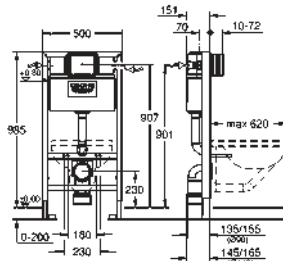

GROHE RAPID SL FOR WC

Ref. No.

Colour

Price netto (€)

38 525 001

chrome

304.00

Rapid SL for WC

with flushing cistern 6 - 9 l 1.00 m installation height

for on-the-wall installations or studded walls
powder coated steel frame, self-supporting
for dry-cladding, completely pre-assembled
with fixed connections
quick adjustment, lockable
fixing material
TÜV approved
2 WC fixing bolts
fixing device for ceramic
WC ceramics with small bearing area (less than 205 mm)
require additional accessory 38 779 000
distance of fixing bolts 180/230 mm
outlet bend Ø 90 mm
depth adjustable
reducer Ø 90/110 mm
inlet and outlet connecting set
flushing cistern 6 - 9 l
pneumatic discharge valve offering 3 modes of
operation: dual flush or start/stop or single flush
front or top actuation
water supply from left/right or back
low noise (group I acc. to
German Noise Specification)
insulated against condensation
1/2" water supply connection including
integrated angle valve and push fit
flexible hose union
Shortable inspection shaft incl. protection
during construction phase
without accessories for on-the-wall installation
without wall plate/actuation
GROHE EcoJoy technology for less water and perfect flow

38 622 001

chrome

*