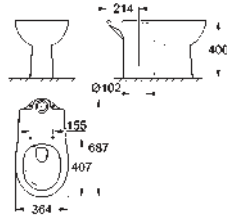

GROHE BAU CERAMIC

Ref. No.

Colour

Price netto (€)

new

39 429 000

alpine white

*

Bau Ceramic
Floor standing WC for close coupled combination
wash down
rimless
vertical outlet, concealed
flush volume 6/3 l
including fixation set
cistern to be ordered separately
vitreous china
9 pieces per pallet

new