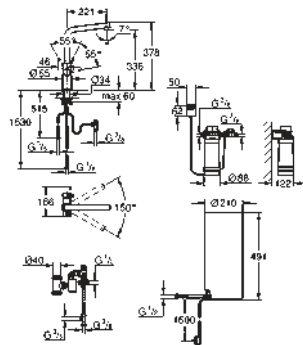

30 325 001	chrome	1,580.00
30 325 DC1	supersteel	1,820.00

**GROHE Red Duo
Faucet and L size boiler**
consisting of:
**GROHE Red Duo single-lever sink mixer
single hole installation**
L-spout
GROHE ChildLock push buttons for boiling water
TÜV certified triple electronic safeguards against accidental
activation of boiling water
GROHE StarLight chrome finish
GROHE SilkMove 28 mm ceramic cartridge
insulated tubular spout
swivel area 150°
separate water ways
flexible connection hoses
connection for GROHE Red boiler
GROHE Red boiler L size
reservoir for boiling and hot water
5.5 liter 100° C boiling water
7 liter total capacity
required inlet pressure: 1-7 bar
with flexible connection hose and outlet for boiling water
CE approved
power supply 230 V 50 Hz
power consumption 2100 W
standby power consumption 15 W
energy efficiency class A
GROHE Red filter set
for protection of the boiler from limescale
capacity 600 l at 15° dKH
5 phase filter
flow rate measuring unit