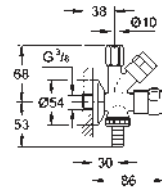

41 070 000 chrome 30.00

Original WAS combination service valve 3/8"

wall mounted
Cartridge headpart for closable
copper pipe connection
Grease chamber headpart 3/8" for closable
hose connection with non-return valve
protected against backflow
GROHE StarLight chrome finish