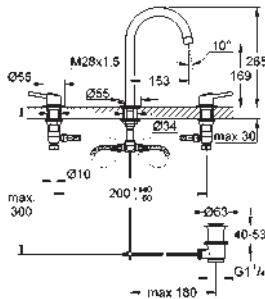

20 216 001 **chrome** **263.00**

Concetto
Three-hole basin mixer 1/2"
L-Size
ceramic headpart 1/2", 90°
GROHE StarLight chrome finish
GROHE QuickFix installation system
with centering support
spout with mousseur
pop-up waste set 1 1/4"
pressure-proof, flexible connection hoses
between middle-body and side valves
union nut with 10.5 mm drilling