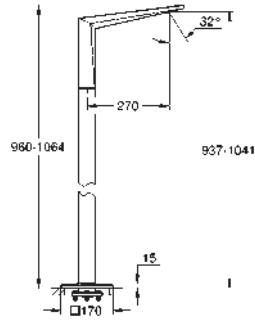

GROHE ALLURE BRILLIANT

Ref. No. Colour Price netto (€)

13 301 000 chrome 1,450.00

Allure Brilliant
Bath spout, floor mounted
set for final installation for
45 984
without roughing-in-set
GROHE StarLight chrome finish
spout with integrated mousseur
Total height 1070 mm
projection 270 mm