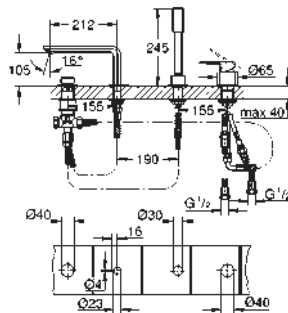

19 577 001 chrome 736.00
19 577 DC1 supersteel 833.00

Lineare
Four-hole single-lever bath combination
GROHE SilkMove 35 mm ceramic cartridge
with temperature limiter
GROHE StarLight chrome finish
consisting of:
pre-assembled spout fixing
OHM operating element,
metal lever
bath inlet with mousseur
diverter bath/shower
hand shower Sena Stick (26 465)
metal shower hose 2000 mm
flexible connection hoses
connection for shower hose
protected against backflow
for use with (29 037 000)
min. recommended pressure 1.0 bar