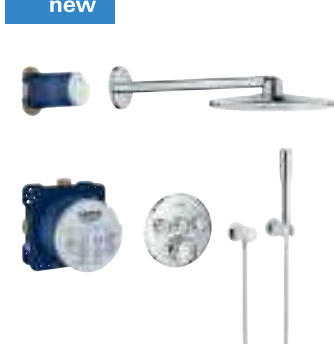

GROHE GROHTHERM SMARTCONTROL

Ref. No.

Colour

Price netto (€)

new

34 705 000

chrome

1,230.00

Grotherm SmartControl

Perfect shower set with Rainshower 310 SmartActive

consisting of:

concealed thermostat with 3 valves

Grotherm SmartControl set for final installation

(29 121 000)

GROHE Rapido SmartBox 35 600 000

Rainshower 310 head shower set (26 475) including head shower

with 2 sprays, horizontal shower arm 400 mm and head shower

rough-in (26 483 000)

Euphoria Cosmopolitan Stick handheld shower (27 367 000)

Rainshower wall holder (27 074 000)

Rainshower wall union 1/2" (27 057 000)

Silverflex shower hose 1.500 mm (28 364)