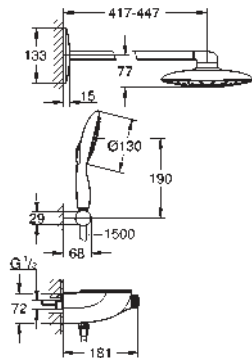

Rainshower System SmartControl 360 MONO

Combi shower system with thermostat, exposed/concealed

consisting of:

exposed/concealed SmartControl thermostat

allows change between:

head shower Rainshower 360 MONO with horizontal

450 mm shower arm, spray plate white

GROHE PureRain/GROHE Rain O² spray*

Power&Soul 130 hand shower, spray plate white (27 673 LS0)

hand shower wall holder (27 055 000)

Silverflex shower hose 1.500 mm (28 364)

minimum flow rate 10 l/min.

GROHE DreamSpray perfect spray pattern

GROHE StarLight chrome finish

GROHE CoolTouch no risk of scalding

GROHE TurboStat compact cartridge

with wax thermoelement

GROHE EcoJoy technology for less water and perfect flow

GROHE SafeStop at 38°C

GROHE SafeStop Plus optional temperature limiter at 43°C included

GROHE SmartControl push for ON-OFF, turn for

volume adjustment from EcoJoy to full flow

GROHE EasyReach shower tray

SpeedClean anti-lime system

Inner WaterGuide for a longer life

Twistfree to prevent hose from twisting

requires rough-in set 26 264 001 and concealed unit

26 449 000 – all to be ordered separately

* to be decided at first installation; factory default
setting: GROHE PureRain

26 264 001

chrome

95.00