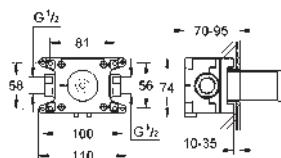

35 028 000

chrome

132.00

Rapido C/concealed valves

Rough-in for single volume control

for grid installation of Grohtherm Custom Shower system built-in box with removable protection cover waterproof membrane base for wall sealing for masonry and drywall installation fixing points for front and back wall body of DR brass pre-assembled ceramic headpart 3/4" connection threads 1/2" flow rate: 55 l/min. at 3 bar installation depth 70 - 95 mm min. recommended pressure 1.0 bar