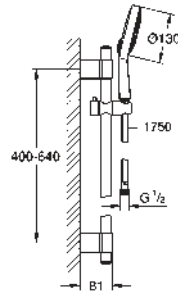

GROHE POWER&SOUL

Ref. No. Colour Price netto (€)

27 732 000 chrome 202.00

**Power&Soul Cosmopolitan 130
Shower rail set 4+ sprays**

consisting of:
Hand shower Power&Soul Cosmopolitan 130 (27 664 000)
shower rail, 600 mm (27 784 000)
with wall holders made of metal
Silverflex shower hose 1750 mm (28 388 000)
GROHE EcoJoy 9,5 l/min flow limiter
GROHE DreamSpray perfect spray pattern
GROHE StarLight chrome finish
GROHE QuickFix Plus adjustable distance between brackets
for adaption to existing drilling holes
SpeedClean anti-lime system
Inner WaterGuide for a longer life
Twistfree to prevent hose from twisting
suitable for instantaneous heater
min. recommended pressure 1.0 bar

27 734 000 chrome 208.00
ditto, 900 mm