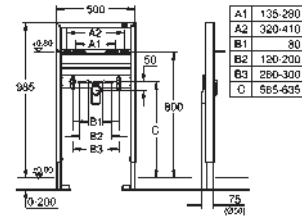

GROHE RAPID SL FOR WASH BASIN AND BIDET

Ref. No.

Colour

Price netto (€)

38 541 000

chrome

142.00

Rapid SL for wash basin
for single hole installation
1.00 m installation height

for on-the-wall installations or studded walls
powder coated steel frame, self-supporting
for dry-cladding, completely pre-assembled
with fixed connections
quick adjustment, lockable
fixing material
TÜV approved
wash basin fixing bolts M10 with
fixing device for ceramic
variable distance of fixing bolts
HT-outlet bend Ø 50 mm
seal Ø 32 mm

2 noise protected fitting connections 1/2"
without accessories for on-the-wall installation