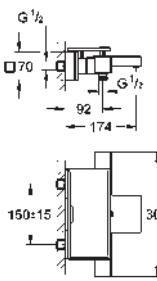

Grotherm Cube

Thermostatic bath mixer 1/2"

wall mounted

GROHE StarLight chrome finish

GROHE SafeStop at 38°C

GROHE SafeStop Plus optional temperature limiter at 43°C included

GROHE TurboStat compact cartridge

with wax thermoelement

integrated mixed water shut off

GROHE AquaDimmer Eco with multiple function:

- integrated GROHE EcoButton

(economy button with economy stop for shower)

- flow control

- diverter: bath/shower

shower bottom outlet 1/2"

flow straightener

built-in non return valves

dirt strainers

protected against backflow

covered S-unions

GROHE EasyReach shower tray (18 700 000)

removable for easy cleaning

da Vinci satin white finish

GROHE EcoJoy technology for less water and perfect flow