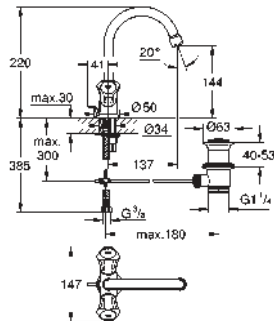

21 375 001

chrome

127.00

Costa L
One-hole basin mixer, 1/2"
metal handles
heat-insulated
screwable
Longlife-headpart
swivel tubular spout with mousseur
pop-up waste set 1 1/4"
flexible connection hoses
GROHE StarLight chrome finish