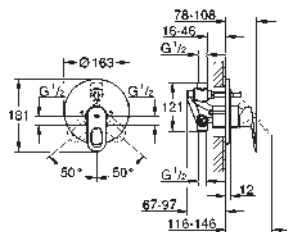

29 081 000

chrome

132.00

BauLoop
Single-lever bath mixer 1/2"

concealed installation
consisting of:
set for final installation
concealed body (32 963000)
metal lever
GROHE Longlife 46 mm ceramic cartridge
GROHE StarLight chrome finish
adjustable flow rate limiter
automatic diverter: bath/shower
escutcheon- and shaft-sealing
optional temperature limiter ref. no. 46 308 000