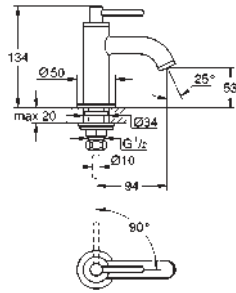

GROHE ATRIO

Ref. No. Colour Price netto (€)

new