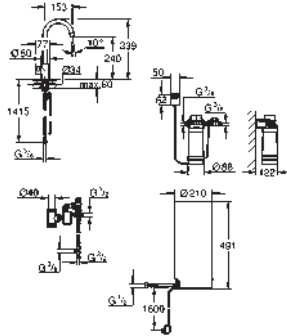

30 080 001

chrome

1,460.00

**GROHE Red Mono
Pillar tap and L size boiler**

consisting of:

**GROHE Red Mono pillar tap
single hole installation**

C-spout

GROHE ChildLock push buttons for boiling water
TÜV certified triple electronic safeguards against accidental
activation of boiling water

GROHE StarLight chrome finish
insulated tubular spout
swivel area 150°

connection for GROHE Red boiler

GROHE Red boiler L size

reservoir for boiling and hot water

5.5 liter 100° C boiling water

7 liter total capacity

required inlet pressure: 1-7 bar

with flexible connection hose and outlet for boiling water

CE approved

power supply 230 V 50 Hz

power consumption 2100 W

standby power consumption 15 W

energy efficiency class A

GROHE Red filter set

for protection of the boiler from limescale

capacity 600 l at 15° dKH

5 phase filter

flow rate measuring unit

30 085 001

chrome

1,350.00

**GROHE Red Mono
Pillar tap and M size boiler**

consisting of:

**GROHE Red Mono pillar tap
single hole installation**

C-spout

GROHE ChildLock push buttons for boiling water
TÜV certified triple electronic safeguards against accidental
activation of boiling water

GROHE StarLight chrome finish
insulated tubular spout
swivel area 150°

connection for GROHE Red boiler

GROHE Red boiler M size

reservoir for boiling and hot water

3 liter 100° C boiling water

4 liter total capacity

required inlet pressure: 1-7 bar

with flexible connection hose and outlet for boiling water

CE approved

power supply 230 V 50 Hz

power consumption 2100 W

standby power consumption 15 W

energy efficiency class A

GROHE Red filter set

for protection of the boiler from limescale

capacity 600 l at 15° dKH

5 phase filter

flow rate measuring unit