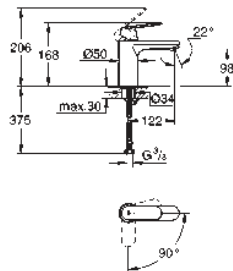

23 398 00E

chrome

118.00

Eurosmart Cosmopolitan
Single-lever basin mixer 1/2"

M-Size
single hole installation

metal lever

GROHE SilkMove ES 35 mm ceramic cartridge
with energy saving function via cold start
adjustable flow rate limiter
adjustable minimum flow rate

approx. 2.5 l/min
temperature limiter

GROHE StarLight chrome finish

GROHE EcoJoy mousseur 5.7 l/min

GROHE QuickFix installation system

with centering support
smooth body
flexible connection hoses