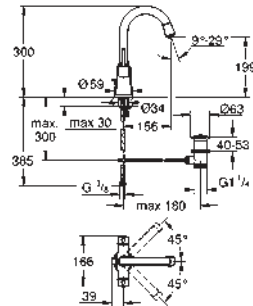

21 107 000	chrome	413.00
21 107 IGO	chrome/gold	537.00

Grandera
Two-handle basin mixer, 1/2"
L-Size
single hole installation
valves hot/cold with ceramic headparts 1/2" - 90°
GROHE StarLight chrome finish
GROHE EcoJoy technology for less water and perfect flow
GROHE AquaGuide adjustable mousseur 5.7 l/min
swivel spout
pop-up waste set 1 1/4"
flexible connection hoses
min. recommended pressure 1.0 bar