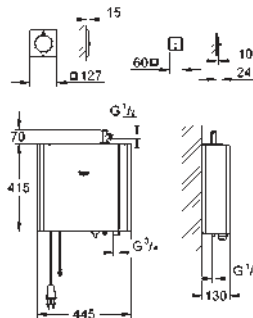

GROHE F-digital Deluxe Steam generator 2.2 kW with steam outlet and temperature sensor

consisting of:
steam generator
415 x 445 x 130 mm
suitable for steam rooms up to 2.5 m³
supply voltage 230 V AC, 50 Hz
power 2.2 kW
water inlet 3/4"
operating pressure 1 – 5 bar (above pressure reducer)
automatic emptying
water outlet 1/2"
steam temperature: max. 55° C
steam outlet 1/2"
type of protection IP 23
CE approved
steam outlet module with indentation for fragranced oil
127 x 127 mm
connection thread 1/2"
temperature sensor module
60 x 60 x 12 mm
SpeedClean anti-lime system
GROHE StarLight chrome finish
requires rough-in set (29 074 000), F-digital Deluxe base unit
box (26 374 000 or 36 397 000), Bluetooth unit (36 371 000)
and various cable connections – all to be ordered separately
due to installation situation
For detailed planning and product information please
contact your local GROHE Customer Service.