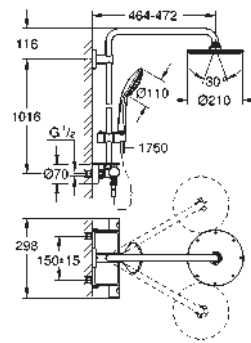

26 363 000

chrome

681.00

Euphoria System 210

Shower system with thermostat for wall mounting

consisting of:

horizontal swivable 450 mm shower arm

exposed thermostat with

Aquadimmer function

allows change between:

metal head shower Rainshower Cosmopolitan 210 (28 368 000)

spray pattern: Rain

with ball joint

rotation angle $\pm 15^\circ$

hand shower Euphoria 110 Massage (27 221 000)

adjustable in height with gliding element

Silverflex shower hose 1750 mm (28 388 000)

GROHE EasyReach tray (26 362 LN0)

minimum flow rate 7 l/min.

GROHE DreamSpray perfect spray pattern

GROHE StarLight chrome finish

GROHE TurboStat compact cartridge

with wax thermoelement

GROHE SafeStop at 38°C

GROHE SafeStop Plus optional temperature limiter at 43°C included

SpeedClean anti-lime system

Inner WaterGuide for a longer life

Twistfree to prevent hose from twisting

suitable for instantaneous heaters

from 18 kW/h

min. recommended pressure 1.0 bar