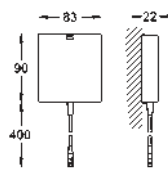

GROHE EUROSMART COSMOPOLITAN E

Ref. No.

Colour

Price netto (€)

36 338 000

chrome

98.00

Switch-mode power supply

for one eye infra-red wash basin mixer
switch-mode power supply with operating
voltage 100-230 V AC, 50 - 60 Hz
for concealed socket with cover and strain relief