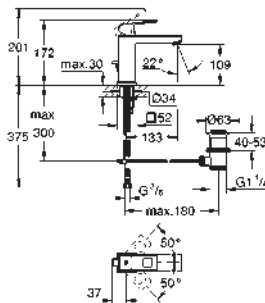

23 445 000 **chrome** **221.00**
Eurocube
Single-lever basin mixer 1/2"
M-Size
single hole installation
metal lever
GROHE SilkMove 28 mm ceramic cartridge
with temperature limiter
GROHE StarLight chrome finish
GROHE EcoJoy SpeedClean mousseur 5.7 l/min
GROHE QuickFix Plus installation system
pop-up waste set 1 1/4"
flexible connection hoses
min. recommended pressure 1.0 bar