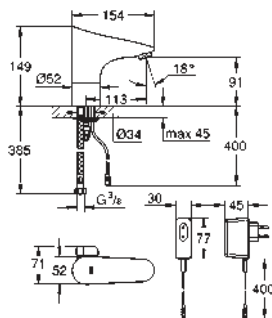

Europlus E
Infra-red electronic basin mixer 1/2" with mixing device and adjustable temperature limiter
with infrared sensor for bi-directional communication for monitoring, configuration and service purpose
with plug transformer 100-230 V AC, 50-60 Hz, 6 V DC
GROHE EcoJoy mousseur 5.7 l/min
non-return valve
dirt strainers
solenoid valve
rapid installation system
7 pre-set programs:
auto flush
thermal disinfection
cleaning mode
additional functions and precise settings
by remote control 36 407
CE approved
acoustic group I in accordance with DIN 4109
type of protection faucet IP 59K

36 016 001 chrome 558.00
ditto, without mixing device