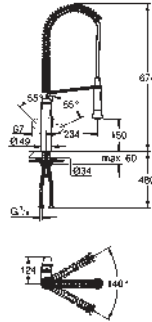

**GROHE Red
Tea glasses (4 pieces)**

heat proof glass with GROHE Red decor
dish washer safe
volume 250 ml

GROHE K7

GROHE K7

Ref. No. Colour Price netto (€)

32 950 000
32 950 DC0

chrome
supersteel

718.00
934.00