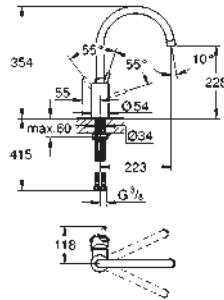

32 661 001 chrome 203.00
32 661 DC1 supersteel 248.00

Concetto
Single-lever sink mixer 1/2"
high spout
single hole installation
GROHE StarLight finish
GROHE SilkMove 35 mm ceramic cartridge
adjustable flow rate limiter
swivel tubular spout
selectable swivel area : 0° / 150° / 360°
mousseur
flexible connection hoses
rapid installation system