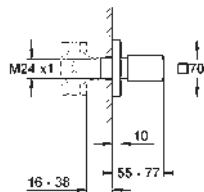

GROHE GROHTHERM CUBE

Ref. No. Colour Price netto (€)

19 910 000 chrome 50.00

**Eurocube
Volume Control Trim**
for GROHE concealed valves, 1/2", 3/4", 1"
without concealed body
installation depth infinitely adjustable
16 - 38 mm
metal handle
sliding escutcheon with wall sealing
GROHE StarLight chrome finish
for use with rough-in valve 29 273 & 29 274

35 028 000 chrome 132.00