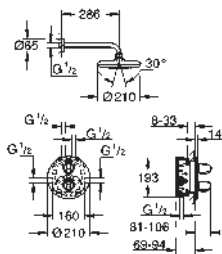

19 986 000 chrome 259.00

Grohtherm 1000
Thermostatic bath mixer with integrated 2-way diverter
set for final installation for
GROHE Rapido T 35 500 000
wall escutcheon with **GROHE QuickFix** (covered
escutcheon- and shaft sealing, covered fixing)
GROHE StarLight chrome finish
GROHE MetalGrip ergonomically shaped metal handles
GROHE SafeStop at 38°C
GROHE SafeStop Plus optional temperature limiter at 43°C included
GROHE AquaDimmer Eco with multiple function:
- integrated GROHE EcoButton
(economy button with economy stop for shower)
- flow control
- diverter: bath/hand shower
without concealed body
min. recommended pressure 1.0 bar
GROHE EcoJoy technology for less water and perfect flow

35 500 000 chrome 239.00

**GROHE Rapido T Universal thermostatic
mixer for concealed installation**

new