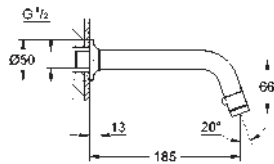

20 203 000

chrome

90.00

Universal wall-mounted tap DN15

Flow rate: 6l/min at 3 bar flow pressure
Flow-Stop mousseur
ceramic headpart
connection thread 1/2"
GROHE StarLight chrome finish
projection 185 mm