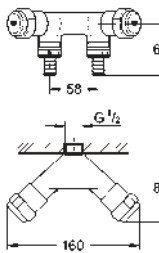

41 022 000

chrome

52.00

Eggemann
Original WAS double valve „Simple“ 1/2"
wall mounted
grease chamber headparts 1/2" for closable
hose connection with non-return valve
protected against backflow
GROHE StarLight chrome finish