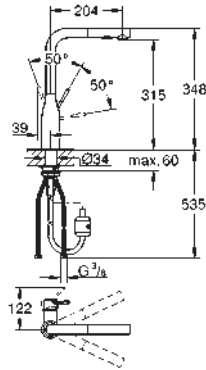

GROHE ESSENCE

Ref. No.

Colour

Price netto (€)

30 270 000	chrome	325.00
30 270 DC0	supersteel	430.00
30 270 BE0	polished nickel	410.00
30 270 EN0	brushed nickel	410.00
30 270 GL0	cool sunrise	410.00
30 270 GN0	brushed cool sunrise	410.00
30 270 DA0	warm sunset	410.00
30 270 DL0	brushed warm sunset	410.00
30 270 A00	hard graphite	410.00
30 270 AL0	brushed hard graphite	410.00

Essence

Single-lever sink mixer 1/2"

high spout

single hole installation

GROHE StarLight chrome finish

GROHE SilkMove 28 mm ceramic cartridge

flow strainer

pull-out dual spray control -
switches back and forth between
regular flow and spray

diverter: laminar spray/SpeedClean shower jet

automatic return to laminar spray

swivel tubular spout

swivel area 360°

integrated non-return valve

protected against backflow

flexible connection hoses

rapid installation system

integrated temperature limiter

min. recommended pressure 1.0 bar

KITCHEN
FITTINGS