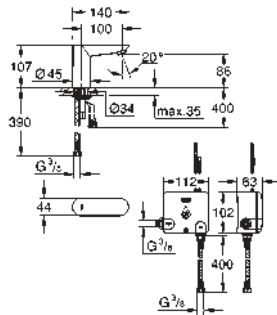

Euroeco Cosmopolitan E

Powerbox

infra-red electronic basin tap 1/2"

without mixing device

with infrared sensor for bi-directional communication

for monitoring, configuration and service purpose

including Powerbox self-generating power system

GROHE EcoJoy 6.0 l/min mousseur

flexible connection hose

dirt strainer

rapid installation system

Powerbox

power generator with water turbine

internal energy saving unit

with use of 60 s/24 h stand-by, 260 s/100 h stand-by

with additional backup power

7 pre-set programs:

auto flush

thermal disinfection

cleaning mode

additional functions and precise settings

by remote control 36 407

min. recommended pressure 1.0 bar

36 274 000

chrome

325.00