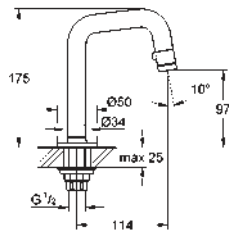

20 202 000

chrome

111.00

Universal pillar tap DN15

7°-spout
Flow rate: 6l/min at 3 bar flow pressure
Flow-Stop mousseur
ceramic headpart
union nut 1/2"
with 10.5 mm drilling
GROHE StarLight chrome finish
projection 114 mm