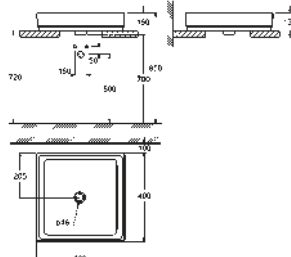

new

39 481 00H

alpine white

*

Cube Ceramic Vessel basin 50
without overflow
500 x 470 mm
including fixation set
fine fire clay
PureGuard anti stick coating and anti bacterial glazing

new

39 482 00H

alpine white