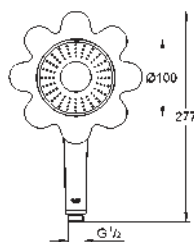

26 115 DU0 purple 78.00
26 115 DP0 pink 78.00
26 115 YF0 yellow 78.00
26 115 TY0 blue 78.00

Rainshower Icon 100
Hand shower 1 spray
Rain
Ø 100 mm
with white rubber flower
elbow adapter for the combination of hand showers with shower sets
GROHE EcoJoy 9,5 l/min flow limiter
GROHE DreamSpray perfect spray pattern
GROHE StarLight chrome finish
SpeedClean anti-lime system
Inner WaterGuide for a longer life
suitable for instantaneous heater
min. recommended pressure 1.0 bar

26 115 YR0 orange 78.00
26 115 DG0 red 78.00
ditto, with yellow rubber flower