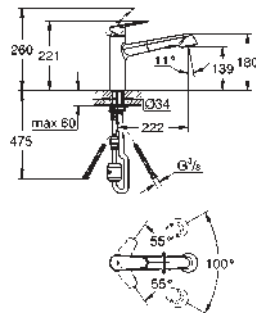

32 257 002 chrome 266.00

Eurodisc Cosmopolitan
Single-lever sink mixer 1/2"
medium spout
single hole installation
GROHE StarLight finish
GROHE SilkMove 35 mm ceramic cartridge
pull-out dual spray
diverter: mousseur/SpeedClean shower jet
automatic return to mousseur
adjustable flow rate limiter
swivel cast spout
swivel area 100°
protected against backflow
flexible connection hoses
rapid installation system
min. recommended pressure 1.0 bar