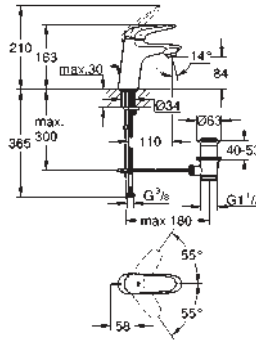

23 707 003
23 707 LS3

chrome
moon white/chrome

110.00
143.00

Eurostyle
Single-lever basin mixer 1/2"
S-Size
single hole installation
solid metal lever
GROHE SilkMove 35 mm ceramic cartridge
adjustable flow rate limiter
with temperature limiter
GROHE StarLight chrome finish
GROHE EcoJoy mousseur 5.7 l/min
GROHE QuickFix rapid installation system
pop-up waste set 1 1/4"
flexible connection hoses