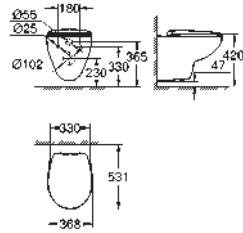

new

39 497 000

alpine white

*

**Bau Ceramic
Wall hung WC set**
WC seat and lid
for concealed cistern
wash down
open rim
horizontal outlet
flush volume 6/3 l
vitreous china
12 pieces per pallet

new