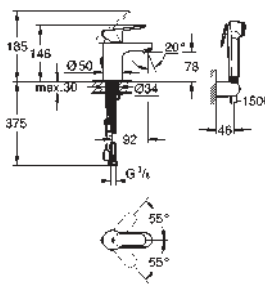

23 757 000 chrome 91.00

BauEdge
Single-lever basin mixer 1/2"
S-Size
single hole installation
metal lever
GROHE Longlife 35 mm ceramic cartridge
GROHE StarLight chrome finish
mousseur
with shower set
rapid installation system
retractable chain
flexible connection hoses