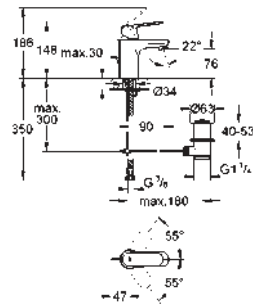

GROHE EUROSMART COSMOPOLITAN

Ref. No.

Colour

Price netto (€)

32 825 00E

chrome

108.00

Eurosmart Cosmopolitan
Single-lever basin mixer 1/2"
S-Size

single hole installation
metal lever

GROHE SilkMove 35 mm ceramic cartridge
adjustable flow rate limiter
adjustable minimum flow rate
approx. 2.5 l/min

temperature limiter
GROHE StarLight chrome finish
GROHE EcoJoy SpeedClean mousseur 5.7 l/min
GROHE QuickFix installation system
with centering support
pop-up waste set 1 1/4"
flexible connection hoses
min. recommended pressure 1.0 bar
acoustic group I in accordance with DIN 4109