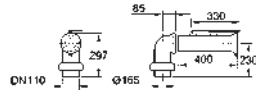

39 454 000

WC connection outlet
horizontal and vertical
length adjustable
60 to 105 mm from wall

chrome

*