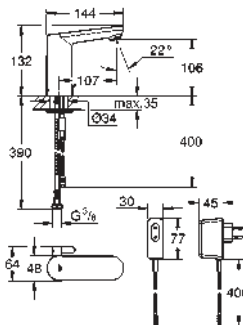

**Eurosmart Cosmopolitan E
Infra-red electronic basin mixer 1/2" with mixing device
and adjustable temperature limiter**

with infrared sensor for bi-directional communication for monitoring, configuration and service purpose

with plug transformer 100-230 V AC, 50-60 Hz, 6 V DC

GROHE EcoJoy mousseur 5.7 l/min

non-return valve

dirt strainers

with integrated solenoid valve

rapid installation system

7 pre-set programs:

auto flush

thermal disinfection

cleaning mode

additional functions and precise settings

by remote control 36 407

CE approved

acoustic group I in accordance with DIN 4109

type of protection faucet IP 59K

min. recommended pressure 1.0 bar