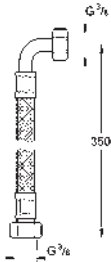

GROHE EUROECO COSMOPOLITAN E

Ref. No.

Colour

Price netto (€)

45 704 000

chrome

32.00

Flexible connection hose
300 mm
3/8" x 3/8"