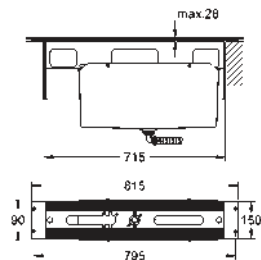

29 037 000	chrome	734.00

4/5-hole bath combination (optional)
baseframe for installation under tiled surround
consisting of:
base frame
drainage box with integrated outlet for splash water

45 388 000	chrome	130.00

Supporting legs for baseframe