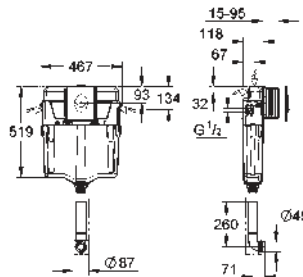

38 895 000

chrome

216.00

GD2 set

6 l flush
adjustment ex factory 6 l and 3 l
pneumatic discharge valve offering 3 modes of operation: dual flush or start/stop or single flush
water supply from left/right/back or top
low noise (group I acc. to German Noise Specification)
insulated against condensation
1/2" water supply connection including integrated angle valve and push fit flexible hose union
no tools required for the installation of the inspection shaft incl. protection during construction phase for vertical or horizontal use
flush pipe insulated against condensation
fixing brackets
inlet and outlet connecting set
fixing device for ceramic
Skate Air wall plate
vertical installation
156 x 197 mm
chrome
made of ABS
GROHE StarLight chrome finish
GROHE EcoJoy technology for less water and perfect flow