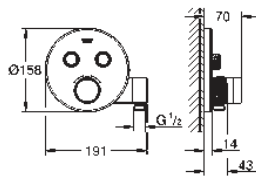

Grohtherm SmartControl

Thermostat for concealed installation with 2 valves and integrated shower holder

set for final installation for
GROHE Rapido SmartBox 35 600 000
metal wall escutcheon with **GROHE QuickFix**
(covered escutcheon and shaft sealing, covered
fixing), retroactively 6° adjustable

GROHE StarLight chrome finish

GROHE SmartControl push for ON-OFF, turn for
volume adjustment from EcoJoy to full flow, exchangeable symbols

GROHE TurboStat compact cartridge

with wax thermoelement

GROHE SafeStop at 38°C

GROHE SafeStop Plus optional temperature limiter at 43°C included

built-in non return valves and dirt strainers

multiple outlets can be run simultaneously

without roughing-in-set

flow performance:

outlet B = 24 l/min

hand shower = 12 l/min