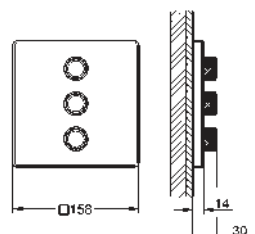

Grotherm SmartControl

Triple volume control trim

set for final installation for
GROHE Rapido SmartBox 35 600 000/35 601 000
metal wall escutcheon with **GROHE QuickFix**
(covered escutcheon and shaft sealing, covered
fixing), retroactively 6° adjustable
10 mm thin profile escutcheon
GROHE StarLight finish
GROHE SmartControl push for ON-OFF, turn for
volume adjustment from EcoJoy to full flow
exchangeable symbols
multiple outlets can be run simultaneously
cover plate in moon white acrylic glass
without roughing-in-set
flow performance:
outlet D = 28 l/min
outlet E = 28 l/min
outlet A = 28 l/min
outlet D+E+A = 65 l/min
optional flow reducer for CALGreen compliance included