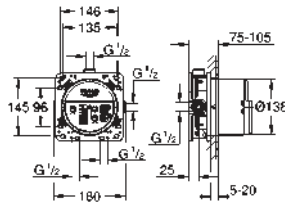

35 600 000

chrome

66.00

GROHE Rapido SmartBox

Universal rough-in box, 1/2"

3 outlets 1/2"

2 inlets below, 1/2"

installation depth 75-105 mm

connection unit in DR brass

pre-mounted flushing plug

stable build-in box and protective cover

fixation options for solid walls and dry

cladding

gasket

without set for final installation