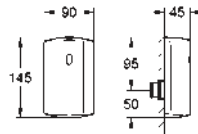

Tectron

Retro-fit unit

with infrared sensor for bi-directional communication for monitoring, configuration and service purpose

6 V lithium-battery, type CR-P2

battery lifetime: approx. 7 years (150 actuations a day)

exposed installation

for concealed urinal flush valve 37 017

and DAL 509

metal housing 145 x 90 x 45 mm

solenoid valve with dirt strainer

multistage battery status display

7 pre-set programs:

auto flush

cleaning mode

pre-flush on/off

additional functions and precise settings

by remote control 36 407

adjustable flow time by hand or remote

CE approved

37 338 000

chrome

128.00