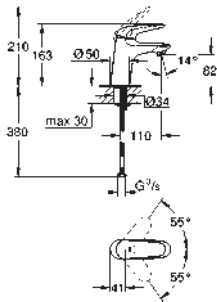

23 716 003 chrome 110.00

Eurostyle
Single-lever basin mixer 1/2"
S-Size
single hole installation
solid metal lever
GROHE SilkMove 35 mm ceramic cartridge
adjustable flow rate limiter
with temperature limiter
GROHE StarLight chrome finish
GROHE EcoJoy mousseur 5.7 l/min
GROHE Zero separated inner water ways - lead and nickel free
GROHE QuickFix rapid installation system
smooth body
flexible connection hoses