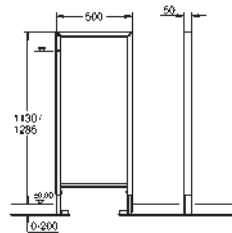

38 548 001

chrome

121.00

Rapid SL empty element
1.13 m installation height

for the installation of fitting holders
or to cover the distance between
two elements (60 - 170 cm)
for installation back to back with free-standing
elements
TÜV approved

without accessories for on-the-wall installation