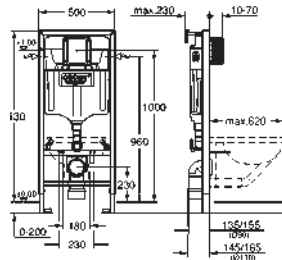

**Rapid SL for WC
flushing cistern GD 2
1.13 m installation height**

for on-the-wall installations or studded walls
powder coated steel frame, self-supporting
for dry-cladding, completely pre-assembled
with fixed connections
quick adjustment, lockable
fixing material
TÜV approved
2 WC fixing bolts
fixing device for ceramic
WC ceramics with small bearing area (less than 205 mm)
require additional accessory 38 779 000
distance of fixing bolts 180/230 mm
outlet bend Ø 90 mm
depth adjustable
reducer Ø 90/110 mm
inlet and outlet connecting set
flushing cistern GD 2, 6 - 9 I
adjustment ex factory 6 l and 3 l
pneumatic discharge valve offering 3 modes of
operation: dual flush or start/stop or single flush
water supply from left/right or back
low noise (group I acc. to
German Noise Specification)
insulated against condensation
angle valve 1/2"
water inlet with pipe fixation
no tools required for the installation
of the inspection shaft incl. protection
during construction phase
for vertical or horizontal use
accessories for on-the-wall installation
for mounting of small flush plates please order
revision shaft 40 911 000 (sold separately)