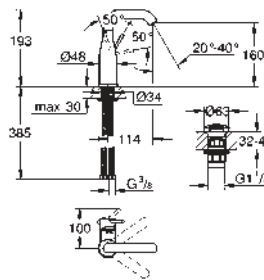

23 463 001	chrome	168.00

Essence
Single-lever basin mixer 1/2"
M-Size
single hole installation
metal lever
GROHE SilkMove 28 mm ceramic cartridge
with temperature limiter
GROHE StarLight chrome finish
GROHE EcoJoy mousseur 5.7 l/min
GROHE AquaGuide adjustable mousseur
GROHE QuickFix Plus installation system
swivel spout with mousseur and stop limiter
smooth body
flexible connection hoses