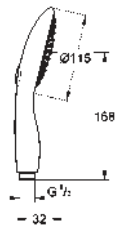

27 671 000 **chrome** **81.00**

Power&Soul 115
Hand shower 2 sprays, spray plate night time grey
GROHE Rain O², Rain
GROHE EcoJoy 9,5 l/min flow limiter
GROHE DreamSpray perfect spray pattern
GROHE One-click showering
spray selection via push of a button
GROHE StarLight chrome finish
SpeedClean anti-lime system
Inner WaterGuide for a longer life
universal mounting system, fitting all standard shower hoses
suitable for instantaneous heater