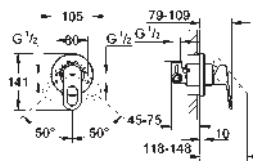

29 042 000

chrome

*

BauLoop
Single-lever shower mixer

concealed installation
consisting of:
set for final installation
concealed body (32 962 000)
metal lever
GROHE Longlife 46 mm ceramic cartridge
GROHE StarLight chrome finish
adjustable flow rate limiter
adjustable minimum flow rate
approx. 2.5 l/min
automatic diverter: bath/shower
escutcheon- and shaft-sealing
optional temperature limiter