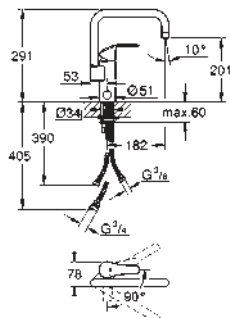

31 557 002 chrome *

Eurosmart
Single-lever sink mixer 1/2"
integrated stop valve
high spout
single hole installation
GROHE StarLight finish
GROHE SilkMove ES 35 mm ceramic cartridge
with energy saving function via cold start
mousseur
adjustable flow rate limiter
swivel tubular spout
adjustable swivel area 0° / 150° / 360°
flexible connection hoses
rapid installation system