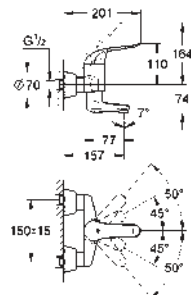

32 770 000 chrome 229.00

Euroeco Special
Single-lever basin mixer 1/2"
wall mounted
GROHE StarLight chrome finish
GROHE SilkMove 46 mm ceramic cartridge
GROHE EcoJoy technology for less water and perfect flow
adjustable flow rate limiter
adjustable temperature limiter
adjustable minimum flow rate
approx. 2.5 l/min
laminar flow straightener 9 l/min.
cast swivel spout, lockable
projection 157 mm
metal lever, lever length 120 mm
S-unions

32 768 000 chrome 273.00
ditto, with lockable S unions, projection 174 mm

SPECIAL FITTINGS