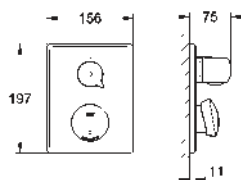

Eurodisc SE
Self-closing shower thermostat , 1/2"
6 V lithium-battery, type CR-P2
GROHE StarLight chrome finish
GROHE TurboStat compact cartridge
with wax thermoelement
temperature scale handle with safety stop
between 35°C and 45°C
non-return valve
dirt strainers
start-stop function
electronic control of operating time
functions to activate with tip code
flow time adjustable from 2 sec. to 30 min.
automatic flushing: 5 min after 3 days
without use
thermal disinfection for 3.5 or 11 min
set for final installation for
36 014 (integrated elastomer fitting box)
or 36 246
CE approved
acoustic group I in accordance with DIN 4109
type of protection IP 55

36 014 000 chrome 186.00