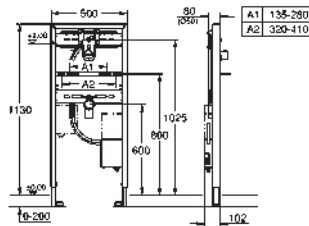

38 748 002

chrome

437.00

Rapid SL for wash basin

for wall mounted fittings
with roughing-in set for infra-red electronic
Europlus E 36 042 SD0, Essence E 36 447 000
and Eurocube E 36 442 000

1.13 m installation height

for on-the-wall installations or studded walls
powder coated steel frame, self-supporting
for dry-cladding, completely pre-assembled
quick adjustment, lockable
fixing material
wash basin fixing bolts M10 with
fixing device for ceramic
variable distance of fixing bolts
HT-outlet bend Ø 50 mm
seal Ø 32 mm
pre-mounted roughing-in set
with protecting block
fire-proof pipe for laying electronic cables
installation box with water group, stop valve and flush elbow
connection with noise protected fitting holder 1/2"
connecting box for mains supply 230 V
CE approved
for installation with pre-mixed or cold water
without accessories for on-the-wall installation

SPECIAL FITTINGS