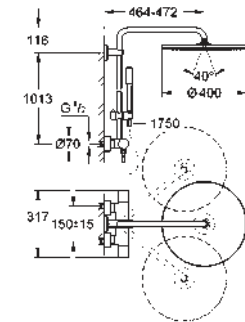

GROHE RAINSHOWER SYSTEM

Ref. No.

Colour

Price netto (€)

27 174 001

chrome

1,260.00

Rainshower System 400

Shower system with thermostat for wall mounting

consisting of:

horizontal swivable 450 mm shower arm
exposed thermostat with
Aquadimmer function

allows change between:

Rainshower Cosmopolitan 400 head shower (28 778 000)

with ball joint, rotation angle $\pm 20^\circ$

hand shower Sena (28 034 000)

adjustable in height with gliding element (12 140 000)

shower hose, 1.750 mm

1/2" x 1/2" (28 025 000)

GROHE SafeStop at 38°C

GROHE SafeStop Plus optional temperature limiter at 43°C included

GROHE CoolTouch

GROHE StarLight chrome finish

SpeedClean anti-lime system

Inner WaterGuide for a longer life

suitable for instantaneous heaters

from 18 kW/h

minimum flow rate 7 l/min.

min. recommended pressure 1.0 bar