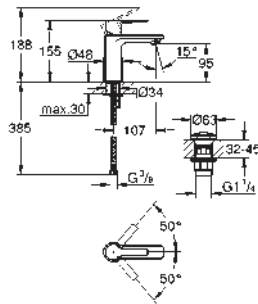

23 791 001 chrome 177.00
23 791 DC1 supersteel 230.00

Lineare
Single-lever basin mixer 1/2"
XS-Size
single hole installation
metal lever
GROHE SilkMove 28 mm ceramic cartridge
with temperature limiter
GROHE StarLight chrome finish
GROHE EcoJoy SpeedClean mousseur 5.7 l/min
GROHE QuickFix Plus installation system
smooth body with push-open pop-up waste set 1 1/4"
flexible connection hoses