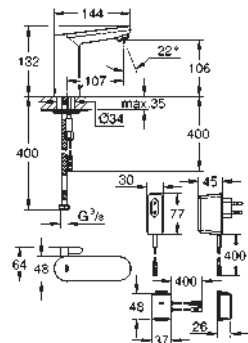

Eurosmart Cosmopolitan E Bluetooth

Infra-red electronic basin tap 1/2" with mixing device

configuration and service purpose

with plug transformer 100-240 V AC, 50-60 Hz, 6.75 V DC

rapid installation system

mixing device with adjustable hot water limiter

GROHE StarLight finish

GROHE EcoJoy mousseur 5.7 l/min

with integrated solenoid valve

integrated non-return valves and dirt strainers

with Bluetooth 4.0* for wireless data communication

for Apple** and Android devices

Bluetooth range (max. 10 m) varies depending on used

materials and walls between transmitter and receiver

monitoring

password protected products

app detects all Bluetooth products in range

auto flush cycles and timing last auto flush

usage per day / 30 days

thermal disinfection cycles and timings last disinfection

configuration

detection range and shut off delay

auto flush

thermal disinfection

cleaning mode

2 on/off timers

identification by name

service

send and save 3 profiles

reset to factory or user settings

hard and software version

CE approved

acoustic group I in accordance with DIN 4109

type of protection faucet IP 59K