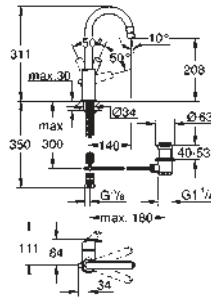

23 537 002 chrome 150.00

Eurosmart
Single-lever basin mixer 1/2"
L-Size
single hole installation
metal lever
GROHE SilkMove 28 mm ceramic cartridge
with temperature limiter
GROHE StarLight chrome finish
GROHE EcoJoy mousseur 5.7 l/min
GROHE QuickFix rapid installation system
swivel tubular spout
swivel area 360°
pop-up waste set 1 1/4"
flexible connection hoses