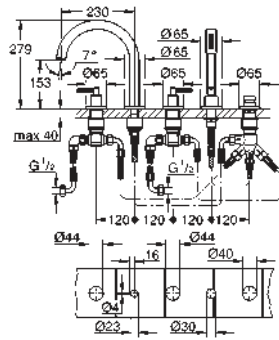

GROHE ATRIO

Ref. No. Colour Price netto (€)

new

- 19 922 003 chrome *
- 19 922 DC3 supersteel *
- 19 922 AL3 brushed hard graphite *

Atrio
5-hole bath combination
ceramic headparts 1/2", 90°
GROHE StarLight chrome finish
consisting of:
pre-assembled spout fixing
with lever handles
bath spout with mousseur and diverter bath/shower
Sena hand shower 6.6 l/min
shower hose 2000 mm
flexible connection hoses
connection for shower hose
protected against backflow
can be used with 29 037 001
Two different sets of caps included. One set with
„H“ and „C“ marking, one set without marking.

new