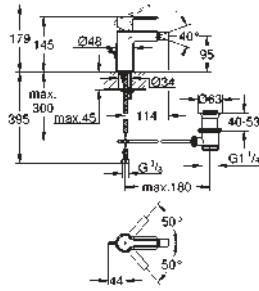

Ref. No. Colour Price netto (€)

33 848 001 chrome 207.00
33 848 DC1 supersteel 269.00

Lineare
Single-lever bidet mixer 1/2"
S-Size
single hole installation
metal lever
GROHE SilkMove 28 mm ceramic cartridge
with temperature limiter
GROHE StarLight chrome finish
GROHE QuickFix Plus installation system
ball-joint mousseur
pop-up waste set 1 1/4"
flexible connection hoses
min. recommended pressure 1.0 bar