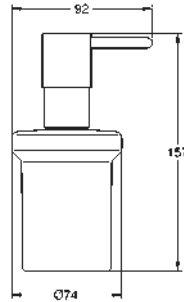

40 394 001 **chrome** **16.66**

Essentials Soap dispenser
material: glass / metal
fits in the following holders:
Essentials (40 369)
Essentials Cube (40 508)
Bau Cosmopolitan (40 585)
Essentials Authentic (40 652)
GROHE StarLight chrome finish