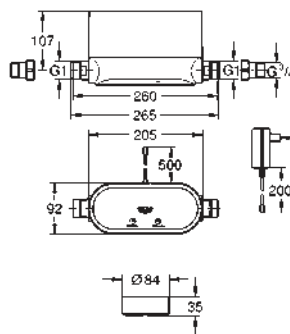

GROHE Sense kit Smart water controller + 3 x smart water sensor

consisting of:
Smart water controller for wireless LAN, mains powered, 230 V
3 x Smart water sensor
for wireless LAN, battery powered
customize settings via **GROHE Ondus App** for iOS and Android
status indication via LED light, buzzer and app
CE approved
wireless LAN 2.4 GHz
Made in Germany

1 x GROHE Sense Guard for wireless LAN, mains powered, 230 V

for one family houses
detects pipe breaks, micro leaks, frost and unusual water flow
automatic, manual or remote shut off function to limit water damage
senses flow rate and water pressure
measures system temperature to indicate frost risk
valve normally open - without electricity the solenoid valve opens
customize settings via **GROHE Ondus App** for iOS and Android
status indication via LED light, buzzer and app
for horizontal or vertical installation right after the water meter, cold water only
use of wall mounting set 22 501 000 recommended, sold separately including:

- 1 x water controller with 1" connection
- mounting nuts 3/4"
- extendable power cable 0.7 m length, plug type C

acoustic group I in accordance with DIN 4109

3 x GROHE Sense

for wireless LAN, battery powered
instant flooding alarm
senses room temperature
receive updates on temperature and humidity once a day
customize settings via **GROHE Ondus App** for iOS and Android
status indication via LED light, buzzer and app
for placement on a flat non-conductive surface
supports connections to wireless LAN protected by password of up to 32 characters in length
LongLife Battery: expected lifetime up to 4 years, depending on the use of the water sensor including:

- 1 x water sensor
- 3 x AAA batteries