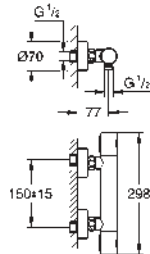

GROHE GROHTHERM 1000 COSMOPOLITAN M

Ref. No.

Colour

Price netto (€)

34 065 002	chrome	256.00
34 065 DC2	supersteel	301.00
34 065 EN2	brushed nickel	306.00
34 065 GL2	cool sunrise	306.00
34 065 GN2	brushed cool sunrise	306.00
34 065 DA2	warm sunset	306.00
34 065 DL2	brushed warm sunset	306.00
34 065 A02	hard graphite	306.00
34 065 AL2	brushed hard graphite	306.00

Grohtherm 1000 Cosmopolitan M Thermostatic shower mixer 1/2"

wall mounted

GROHE StarLight chrome finish

GROHE MetalGrip ergonomically shaped metal handles

GROHE SafeStop at 38°C

GROHE SafeStop Plus optional temperature limiter at 43°C included

GROHE TurboStat compact cartridge

with wax thermoelement

integrated mixed water shut off

volume handle with **GROHE EcoButton** (economy

button with individually adjustable economy stop)

ceramic headpart 1/2", 180°

shower bottom outlet 1/2"

built-in non return valves

dirt strainers

protected against backflow

S-unions

metal escutcheon

min. recommended pressure 1.0 bar

GROHE EcoJoy technology for less water and perfect flow

34 215 002

chrome

300.00

Grohtherm 1000 Cosmopolitan M

Thermostatic bath mixer 1/2"

wall mounted

GROHE StarLight chrome finish

GROHE MetalGrip ergonomically shaped metal handles

GROHE SafeStop at 38°C

GROHE SafeStop Plus optional temperature limiter at 43°C included

GROHE TurboStat compact cartridge

with wax thermoelement

integrated mixed water shut off

automatic diverter: bath/shower

volume handle with **GROHE EcoButton** (economy

button with individually adjustable economy stop)

ceramic headpart 1/2", 180°

shower bottom outlet 1/2"

mousseur

built-in non return valves

dirt strainers

protected against backflow

S-unions

metal escutcheon

min. recommended pressure 1.0 bar

GROHE EcoJoy technology for less water and perfect flow