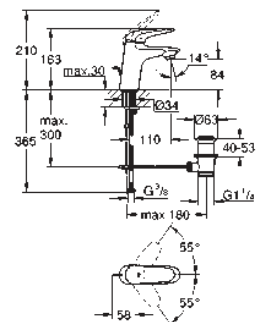

23 708 003

chrome

115.00

Eurostyle
Single-lever basin mixer 1/2"
S-Size
single hole installation
solid metal lever
GROHE SilkMove 35 mm ceramic cartridge
adjustable flow rate limiter
with temperature limiter
GROHE StarLight chrome finish
GROHE EcoJoy mousseur 5.7 l/min
GROHE QuickFix rapid installation system
pop-up waste set 1 1/4"
flexible connection hoses