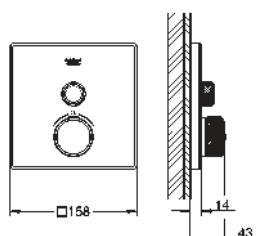

Grotherm SmartControl
Thermostat for concealed installation with one valve
set for final installation for
GROHE Rapido SmartBox 35 600 000
metal wall escutcheon with **GROHE QuickFix**
(covered escutcheon and shaft sealing, covered
fixing), retroactively 6° adjustable
GROHE StarLight finish
GROHE SmartControl push for ON-OFF, turn for
volume adjustment from EcoJoy to full flow, exchangeable symbols
GROHE TurboStat compact cartridge
with wax thermoelement
GROHE SafeStop at 38°C
GROHE SafeStop Plus optional temperature limiter at 43°C included
built-in non return valves and dirt strainers
cover plate in moon white acrylic glass
without roughing-in-set
flow performance:
outlet A (to external shut-off) = 34 l/min
outlet B/C = 29 l/min