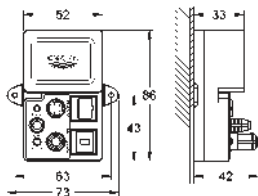

bluetooth transmitter power supply: 12 V

bluetooth transmitter frequency: 2.4 GHz

Bluetooth range (max. 10 m) varies depending on used

materials and walls between transmitter and receiver

requires Base Unit Box 2.0 Bluetooth (36 397 000) – to be ordered separately

bluetooth-enabled device (bluetooth V2.1 or higher) necessary

System requirements

Android

operating system: as of release 2.3.3

pixel density: 160 dpi minimum

display resolution: 320 x 470 pixels per inch

System requirements

Apple

iPod touch 4/5, iPhone 4/5, iPad/ iPad mini**

Apple operating system: as of release iOS 6.0 and above

Mobile devices and GROHE SPA F-digital deluxe App*** are not included in delivery and have to be ordered separately via an authorised Apple store/store/iTunes or Google Play store.

* The Bluetooth word mark and logos are registered trademarks owned by Bluetooth SIG, Inc. and any use of such marks by Grohe AG is under license. Other trademarks and trade names are those of their respective owners.

** Apple, the Apple logo, iPod, iPod Touch, iPhone and iTunes are trademarks of Apple Inc., registered in the U.S. and other countries. Apple is not responsible for the function of this device or its compliance with safety and regulatory standards.

*** Available for free via iTunes app or Google Play store.