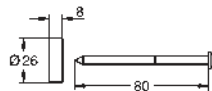

26 385 000

chrome

14.00

**Rainshower SmartControl
Compensation disc**

for Rainshower SmartControl systems
26 250, 26 361, 26 379
stackable