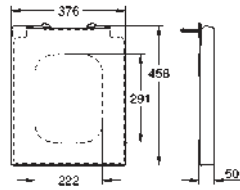

GROHE CUBE CERAMIC

Ref. No.

Colour

Price netto (€)

new

39 488 000

alpine white

*

**Cube Ceramic
WC seat soft close**
with lid
soft close
quick release function
detachable
material: Duroplast
including fixation set

new