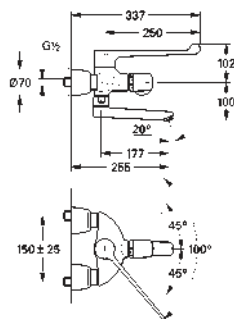

Grotherm Ergomix
Thermostatic basin mixer 1/2"
for elbow lever action
wall mounted
metal lever 250 mm
swivel area 100°
metal stop
Ceramic headpart 1/2"
wax thermoelement
temperature scale handle with
pre-adjustable safety stop between
35°C and 45°C
arrangement to make the thermal
disinfection easier
swivel cast spout
laminar flow straightener 9 l/min.
lockable stop ring
built-in non return valves
dirt strainers
projection 255 mm
covered S-unions
lockable
GROHE StarLight chrome finish