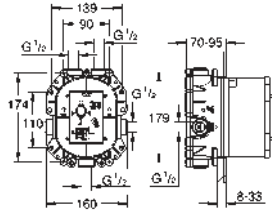

GROHE RAPIDO T

Ref. No. Colour Price netto (€)

35 500 000 **chrome** 239.00

GROHE Rapido T
Universal thermostatic mixer
for concealed installation
for use with bath-, shower- and central-mixer
without finishing trim set
flat installation depth 70 mm - 95 mm
easy to install, premounted and tested unit
GROHE TurboStat compact cartridge
with wax thermoelement
two top outlets 1/2", lockable
high flow rate up to 50 l/min. by use of
three outlets
bottom outlet 1/2" can only be used
with separate stopvalve
safe to install, stable built-in-box
and protective cap
fixation options for solid walls and dry
cladding
wall sealing
Aquadimmer-diverter for bath mixer or
stopvalve for shower mixer in finishing
trim set
body in DR-brass
built-in non return valves and dirt strainers
GROHE EcoJoy technology for less water and perfect flow
acoustic group I in accordance with DIN 4109
min. recommended pressure 1.0 bar