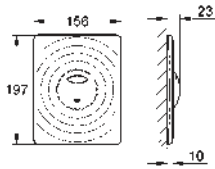

38 861 000	chrome	71.00

Surf
Wall plate
for dual flush or start & stop actuation
for pneumatic discharge valve AV1
vertical and horizontal installation
156 x 197 mm
made of ABS
GROHE StarLight chrome finish
GROHE EcoJoy technology for less water and perfect flow