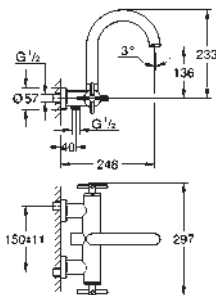

26 003 003 **chrome** *
26 003 DC3 **supersteel** *
26 003 AL3 **brushed hard graphite** *
Atrio
Shower mixer 1/2"
wall mounted
ceramic headparts 1/2", 90°
GROHE StarLight chrome finish
shower outlet 1/2"
integrated non-return valves in the shower outlet 1/2"
covered S-unions
protected against backflow
without shower set
with cross handles
Two different sets of caps included. One set with
„H“ and „C“ marking, one set without marking.

new