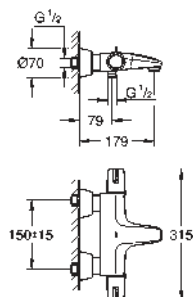

Grohtherm Special
Thermostatic bath mixer 1/2"
wall mounted
ergonomic handles
Aquadimmer handle with multiple function
flow control
integrated mixed water shut off
diverter bath/shower
GROHE TurboStat compact cartridge
with wax thermoelement
Temperature scale handle with
pre-adjustable safety stop between
35°C and 43°C
easy thermal disinfection via optional key 47 994 000
shower bottom outlet 1/2"
with integrated non return-valve
metal temperature safety stop
laminar mousseur
dirt strainers
with S-unions and with covers
GROHE Quickfix for fast exchange of
non return valves in connections
100% GROHE CoolTouch consisting of safety
housing + S-unions with CoolTouch escutcheons
GROHE StarLight chrome finish
GROHE SafetyPlus

34 681 000

chrome

338.00