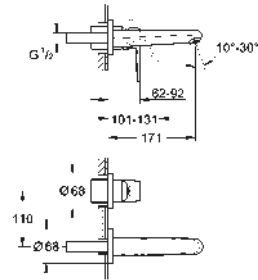

19 573 002 chrome 201.00

Eurodisc Cosmopolitan
Two-hole basin mixer
M-Size
wall mounted
set for final installation for
23 571 000
without concealed body
metal escutcheon
metal lever
GROHE StarLight chrome finish
GROHE AquaGuide mousseur
centre distance 110 mm
projection 170 mm
min. recommended pressure 1.0 bar

19 974 002 chrome 212.00
ditto, projection 225 mm