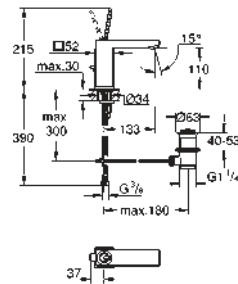

23 657 000 chrome 238.00

Eurocube Joy
Single-lever basin mixer 1/2"
M-Size
single hole installation
metal lever
GROHE FeatherControl Joystick cartridge
GROHE StarLight chrome finish
GROHE EcoJoy SpeedClean mousseur 5.7 l/min
GROHE QuickFix Plus installation system
pop-up waste set 1 1/4"
flexible connection hoses