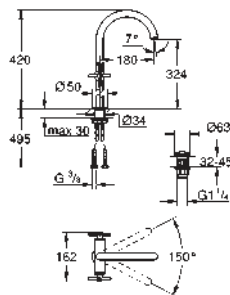

- 21 019 003 chrome *
- 21 019 DC3 supersteel *
- 21 019 AL3 brushed hard graphite *

Atrio
One-hole basin mixer, 1/2"
L-Size
ceramic headparts 1/2", 90°
GROHE StarLight chrome finish
GROHE EcoJoy 5.7 l/min laminar mousseur
rapid installation system
swivel tubular spout
with mousseur and stop limiter
Push-open waste set 1 1/4"
flexible connection hoses
with cross handles
Two different sets of caps included. One set with
„H" and „C" marking, one set without marking.

new