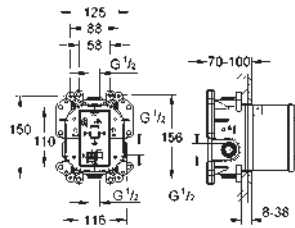

GROHE RAPIDO E

Ref. No. Colour Price netto (€)

35 501 000 **chrome** 100.00

GROHE Rapido E
Universal single-lever mixer
for concealed installation
for use with bath- and shower-mixer
without finishing trim set
flat installation depth 70 mm - 100 mm
easy to install, premounted and tested unit
GROHE SilkMove 46 mm ceramic cartridge
adjustable flow rate limiter
safe to install, stable built-in-box
and protective cap
fixation options for solid walls and dry
cladding
wall sealing
all connectors 1/2", with identification marking
diverter for bath-mixer in finishing trim set
body in DR-brass
acoustic group I in accordance with DIN 4109
min. recommended pressure 1.0 bar

47 790 000 **chrome** 56.00