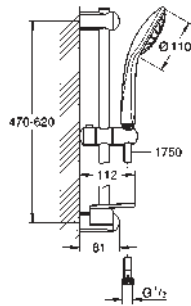

27 266 00E **chrome** 86.00

**Euphoria 110 Mono
Shower rail set 1 spray**
consisting of:
hand shower Euphoria 110 (27 265 00E), 1 spray, 5.7 l/min
shower rail, 600 mm (27 499 000)
Silverflex shower hose 1750 mm (28 388 000)
GROHE EasyReach tray
GROHE EcoJoy 5.7 l/min. flow limiter
GROHE DreamSpray perfect spray pattern
GROHE StarLight chrome finish
GROHE QuickFix (upper bracket adjustable for adaption to existing drilling holes)
SpeedClean anti-lime system
Inner WaterGuide for a longer life
Twistfree to prevent hose from twisting suitable for instantaneous heater
min. recommended pressure 1.0 bar

27 266 001 **chrome** 85.00
ditto, with hand shower Mono