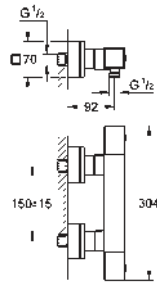

Grotherm Cube

Thermostatic shower mixer 1/2"

wall mounted

GROHE StarLight chrome finish

GROHE SafeStop at 38°C

GROHE SafeStop Plus optional temperature limiter at 43°C included

GROHE TurboStat compact cartridge

with wax thermoelement

integrated mixed water shut off

volume handle with **GROHE EcoButton** (economy

button with individually adjustable economy stop)

Carbodur ceramic headpart 1/2", 180°

shower bottom outlet 1/2"

built-in non return valves

dirt strainers

protected against backflow

covered S-unions

min. recommended pressure 1.0 bar

GROHE EcoJoy technology for less water and perfect flow

34 502 000

chrome

487.00