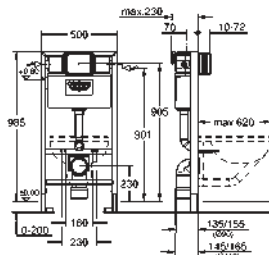

Rapid SL for WC

with flushing cistern 6 - 9 l 1.00 m installation height

for on-the-wall installations or studded walls
powder coated steel frame, self-supporting
for dry-cladding, completely pre-assembled
with fixed connections
quick adjustment, lockable
fixing material
TÜV approved
2 WC fixing bolts
fixing device for ceramic
WC ceramics with small bearing area (less than 205 mm)
require additional accessory 38 779 000
distance of fixing bolts 180/230 mm
outlet bend Ø 90 mm
inlet and outlet connecting set
depth adjustable
reducer Ø 90/110 mm
flushing cistern 6 - 9 l
pneumatic discharge valve offering 3 modes of
operation: dual flush or start/stop or single flush
front or top actuation
water supply from left/right or back
low noise (group I acc. to
German Noise Specification)
angle valve 1/2"
insulated against condensation
water inlet with pipe fixation
Shortable inspection shaft incl. protection
during construction phase
accessories for on-the-wall installation
without wall plate/actuation
GROHE EcoJoy technology for less water and perfect flow