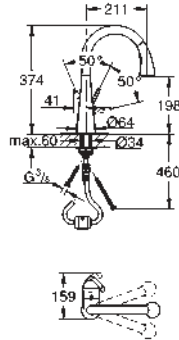

Zedra
Single-lever sink mixer 1/2"
single hole installation
GROHE StarLight finish
GROHE SilkMove 46 mm ceramic cartridge
pull-out dual spray control -
switches back and forth between
regular flow and spray
diverter: mousseur/**SpeedClean** shower jet
automatic return to mousseur
adjustable flow rate limiter
swivel tubular spout
swivel area 360°
integrated non-return valve
protected against backflow
flexible connection hoses
rapid installation system
min. recommended pressure 1.0 bar

32 553 000 chrome 425.00
32 553 SD0 stainless steel 616.00