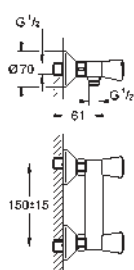

26 317 001

chrome

106.00

Costa S
Shower mixer 1/2"
wall mounted
metal handles
heat-insulated
screwable
Carbodur headpart
shower connection 1/2"
S-unions
GROHE StarLight chrome finish