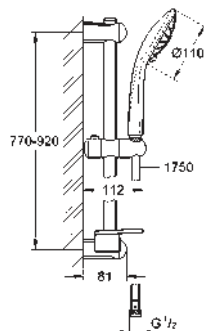

GROHE EUPHORIA

Ref. No. Colour Price netto (€)

27 226 001	chrome	111.00
27 226 DC1	supersteel	169.00
27 226 BE1	polished nickel	129.00
27 226 EN1	brushed nickel	129.00
27 226 GL1	cool sunrise	129.00
27 226 GN1	brushed cool sunrise	129.00
27 226 DA1	warm sunset	129.00
27 226 DL1	brushed warm sunset	129.00
27 226 A01	hard graphite	129.00
27 226 AL1	brushed hard graphite	129.00

Euphoria 110 Massage Shower rail set 3 sprays

consisting of:
hand shower Massage (27 221 000)
shower rail 900 mm (27 500 000)
Silverflex shower hose 1750 mm (28 388 000)
GROHE EasyReach tray (27 596)
GROHE DreamSpray perfect spray pattern
GROHE StarLight chrome finish
GROHE SprayDimmer (Stepless flow rate reduction)
GROHE QuickFix (upper bracket adjustable for adaption to existing drilling holes)
SpeedClean anti-lime system
Inner WaterGuide for a longer life
Twistfree to prevent hose from twisting
suitable for instantaneous heater
min. recommended pressure 1.0 bar