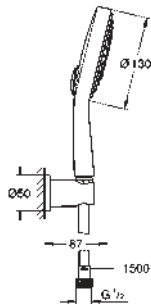

26 174 000 chrome 174.00
26 174 LSO moon white/chrome 193.00

**Power&Soul Cosmopolitan
Wall holder set 4+ sprays**

consisting of:
Hand shower Power&Soul Cosmopolitan 130 (27 664 000)
wall shower holder (27 074)
shower hose metal 1500 mm (28 143)
GROHE DreamSpray perfect spray pattern
GROHE StarLight chrome finish
SpeedClean anti-lime system
Inner WaterGuide for a longer life
suitable for instantaneous heater
min. recommended pressure 1.0 bar

SHOWERS