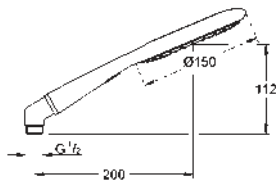

GROHE RAINSHOWER ICON

Ref. No. Colour Price netto (€)

27 635 000 chrome/sheer marble 90.00

Rainshower Icon 150
Hand shower 2 sprays
Rain, SmartRain
eco function (reduction of flow rate)
metal elbow adapter for the combination of hand showers with shower hoses
GROHE EcoJoy technology for less water and perfect flow
GROHE CoolTouch
GROHE DreamSpray perfect spray pattern
GROHE StarLight chrome finish
SpeedClean anti-lime system
Inner WaterGuide for a longer life
universal mounting system, fitting all standard shower hoses
suitable for instantaneous heater