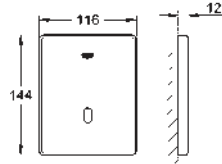

GROHE ELECTRONIC ACTUATIONS FOR URINAL

Ref. No.

Colour

Price netto (€)

37 324 001
37 324 SD1

chrome
stainless steel

532.00
532.00

Tectron Skate