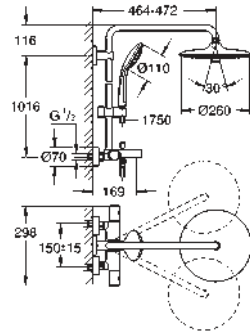

Euphoria System 260 Shower system with bath thermostat for wall mounting

consisting of:

horizontal swivable 450 mm shower arm
exposed thermostat with
Aquadimmer function

allows change between:

head shower Euphoria 260 (26 457)

3 spray patterns:

Rain, SmartRain, Jet

with ball joint

rotation angle $\pm 15^\circ$

bath inlet

separate diverter for hand shower

hand shower Euphoria 110 Massage (27 239 000)

3 spray patterns:

Rain, SmartRain, Massage

adjustable in height with gliding element

Silverflex shower hose 1750 mm (28 388 000)

GROHE EcoJoy 9,5 l/min flow limiter

GROHE TurboStat compact cartridge

with wax thermoelement

GROHE SafeStop at 38°C

GROHE SafeStop Plus optional temperature limiter at 43°C included

GROHE DreamSpray perfect spray pattern

GROHE StarLight chrome finish

GROHE SprayDimmer (Stepless flow

rate reduction)

SpeedClean anti-lime system

Inner WaterGuide for a longer life

Twistfree to prevent hose from twisting

suitable for instantaneous heaters

from 18 kW/h

minimum flow rate 7 l/min.

min. recommended pressure 1.0 bar

new