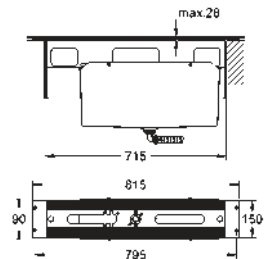

29 037 000 chrome 734.00

4/5-hole bath combination (optional)
baseframe for installation under tiled surround
consisting of:
base frame
drainage box with integrated outlet for splash water

45 388 000 chrome 130.00

Supporting legs for baseframe