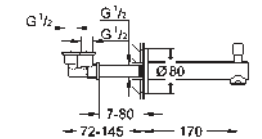

13 281 001 **chrome** **132.00**
Concetto
Bath spout with diverter
wall mounted
GROHE StarLight chrome finish
mousseur
automatic diverter: bath/shower
male thread 1/2"