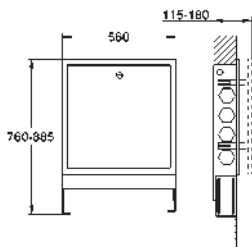

GROHE F-digital Deluxe

Rough-in set base unit box

for use with base unit box (26 374 000 or 36 397 000)

550 x 700 x 110 mm

with removable front panel for installation

with adjustable front frame for installation in wall niches

galvanized and powder coated (RAL 9010, pure white) steel plate

1 mm thick steel plate

with two mounting rails and elbow for power outlets

and mounting materials

47 837 000 chrome 76.00

GROHE F-digital Deluxe

Cable extension steam generator AquaSymphony, 5 m

extension between base unit box (26 374 000 or 36 397 000) and

steam generator (36 362 000 or 27 934 000)

cable extension up to 10 m