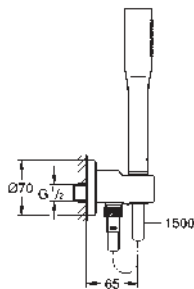

26 404 000	chrome	64.00

Euphoria Cosmopolitan Stick
Wall holder set 1 spray
with integrated wall union 1/2"
consisting of:
hand shower 27 400 000
shower outlet elbow 1/2" with
wall shower holder (28 679)
male thread
protected against backflow
Silverflex shower hose 1.500 mm (28 364)
GROHE EcoJoy 9,5 l/min flow limiter
GROHE StarLight chrome finish
SpeedClean anti-lime system
Inner WaterGuide for a longer life
Twistfree to prevent hose from twisting
suitable for instantaneous heater
min. recommended pressure 1.0 bar