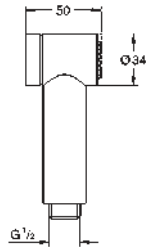

GROHE SENA TRIGGER SPRAYS

Ref. No. Colour Price netto (€)

26 328 000 **chrome** 65.00

Sena Trigger Spray 35
Hand shower 1 spray
with trigger control
metal
GROHE StarLight chrome finish
SpeedClean anti-lime system
universal mounting system, fitting all standard shower hoses
min. recommended pressure 0.5 bar
Please refer to local norms regarding installation.