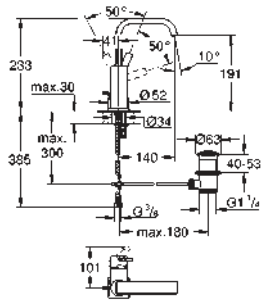

32 146 000 chrome 485.00

Allure
Single-lever basin mixer 1/2"
L-Size
single hole installation
GROHE SilkMove 28 mm ceramic cartridge
GROHE StarLight chrome finish
GROHE EcoJoy 6.0 l/min. flow limiter
rapid installation system
mousseur
U - spout
pop-up waste set 1 1/4"
flexible connection hoses

23 076 000 chrome 485.00
ditto, without pop-up waste set