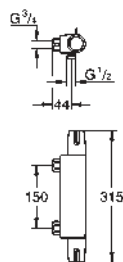

Grohtherm Special
Thermostatic shower mixer 1/2"
wall mounted
ergonomic handles
ceramic headparts 1/2", 90°
GROHE TurboStat compact cartridge
with wax thermoelement
Temperature scale handle with
pre-adjustable safety stop between
35°C and 43°C
easy thermal disinfection via optional key 47 994 000
integrated mixed water shut off
shower bottom outlet 1/2"
with integrated non return-valve
metal temperature safety stop
dirt strainers
without S-unions and covers
GROHE Quickfix for fast exchange of
non return valves in connections
GROHE CoolTouch safety housing
GROHE StarLight chrome finish
GROHE SafetyPlus