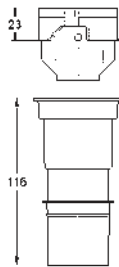

4,5 l Adapter for GD2

42 327 000 chrome 15.50