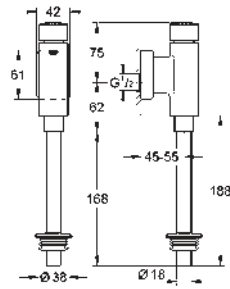

37 342 000

chrome

146.00

Rondo
Flush valve for urinal
1/2", brass
vandal proof by metal actuation knob
integrated stop valve
GROHE StarLight chrome finish
with control cap and flush pipe connection
flow rate adjustment
flush volume adjustable 1.0 - 4.0 l
with wall escutcheon
flush pipe 200 mm
rubber connector with escutcheon
flow pressure min 0.5 bar
operating pressure max 5 bar