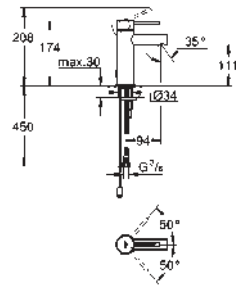

32 899 001

chrome

142.00

Essence
Single-lever basin mixer 1/2"
S-Size

single hole installation
metal lever

GROHE SilkMove 28 mm ceramic cartridge
with temperature limiter

GROHE StarLight chrome finish

GROHE EcoJoy mousseur 5.7 l/min

GROHE QuickFix Plus installation system

retractable chain

flexible connection hoses