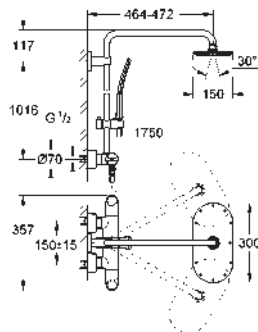

27 472 000

chrome

1,120.00

Rainshower System Veris 300

Shower system with thermostat for wall mounting

consisting of:

horizontal swivable 450 mm shower arm

exposed thermostat with

Aquadimmer function

allows change between:

head shower Rainshower 310 (27 471 000)

with ball joint

rotation angle $\pm 15^\circ$

hand shower Ondus (27 185 000)

adjustable in height with gliding element (12 140 000)

GROHE EcoJoy 9,5 l/min flow limiter

GROHE TurboStat compact cartridge

with wax thermoelement

GROHE SafeStop at 38°C

GROHE SafeStop Plus optional temperature limiter at 43°C included

GROHE CoolTouch

GROHE DreamSpray perfect spray pattern

GROHE StarLight chrome finish

Inner WaterGuide for a longer life

suitable for instantaneous heaters

from 18 kW/h

minimum flow rate 7 l/min.

min. recommended pressure 1.0 bar