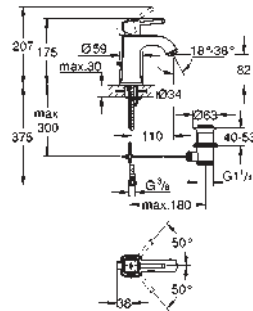

GROHE GRANDERA

Ref. No. Colour Price netto (€)

23 303 000	chrome	345.00
23 303 IGO	chrome/gold	447.00
23 303 GL0	cool sunrise	421.00
23 303 DA0	warm sunset	421.00
23 303 A00	hard graphite	421.00
23 303 AL0	brushed hard graphite	421.00

Grandera
Single-lever basin mixer 1/2"
M-Size
single hole installation
GROHE SilkMove 28 mm ceramic cartridge
temperature limiter
GROHE StarLight chrome finish
GROHE EcoJoy technology for less water and perfect flow
GROHE QuickFix installation system
GROHE AquaGuide adjustable mousseur 5.7 l/min
pop-up waste set 1 1/4"
flexible connection hoses
min. recommended pressure 1.0 bar