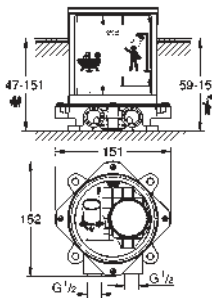

29 086 000 **chrome** *

Rough-in set 1/2"
for floor-mounted tub spouts and mixers
without finishing trim set
installation plate with 360° horizontal and 3° vertical adjustment
installation depth 47-151 mm
depth compensation 104 mm
two 1/2" female connections (hot/cold supplies)
flushing plug