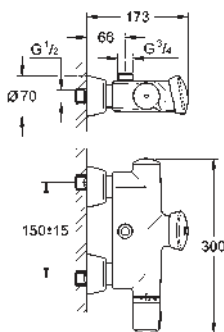

Eurodisc SE
Self-closing shower thermostat, 1/2"
wall mounted
6 V lithium-battery, type CR-P2
GROHE StarLight chrome finish
GROHE TurboStat compact cartridge with wax thermoelement
GROHE CoolTouch metal housing
temperature scale handle with safety stop between 35°C and 45°C
non-return valve
dirt strainers
top outlet 3/4"
start-stop function
electronic control of operating time
functions to activate with tip code
flow time adjustable from 2 sec. to 30 min.
automatic flushing: 5 min after 3 days without use
thermal disinfection for 3.5 or 11 min
CE approved
type of protection IP 69K
min. recommended pressure 1.0 bar