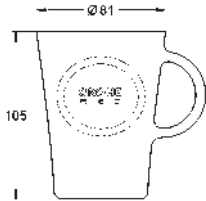

GROHE RED

Ref. No.

Colour

Price netto (€)

40 432 000

chrome

24.99

**GROHE Red
Tea glasses (4 pieces)**

heat proof glass with GROHE Red decor
dish washer safe
volume 250 ml