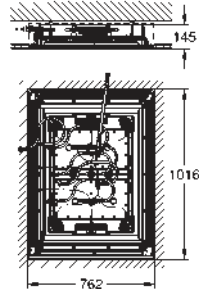

GROHE HEAD AND SIDE SHOWERS

Ref. No. Colour Price netto (€)

26 373 001 chrome 19,100.00

Rainshower F-Series 40" AquaSymphony
Ceiling shower 6+ sprays with light
1016 mm x 762 mm x 145 mm
metal
minimum flow rate 25 l/min
min. recommended pressure 3.0 bar
1 x AquaCurtain
1 x Pure XL spray
1 x 2 cold mist spray
2 x GROHE PureRain spray 400 x 190 mm
2 x XL Waterfall (separately controlled)
1 x 4 Bokoma Spray with adjustment angle 20° and combinations
full spectrum LED: soft light with changing rainbow colours
individually adjustable: permanent lighting with colour selection
power supply for light 12 V DC
CE approved
SpeedClean anti-lime system
GROHE DreamSpray perfect spray pattern
GROHE StarLight finish

requires rough-in set (26 376 001), F-digital Deluxe base unit box (26 376 000), Bluetooth unit (36 371 000) and various cable connections – all to be ordered separately due to individualised installation

The ceiling construction must be appropriate for the static requirement of the product (total product weight > 70 kg). Ceiling shower has to be controlled by 8 outlets + 1 hand shower outlet and the performance of the waste must be of sufficient size (> 100 l/min). For detailed planning please see separate planning & installation guide before start.

recommendation: configuration with Grohtherm F or Grohtherm SmartControl

26 376 001 chrome 1,810.00

Rainshower F-Series 40"
Roughing-in set
for use with Rainshower F-Series 40" AquaSymphony ceiling shower
1000 mm x 745 mm x 152 mm
min. installation depth: 167 mm
waterways: brass
1/2" connections