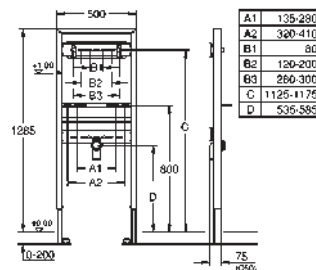

38 546 000

chrome

134.00

Rapid SL for wash basin

for wall mounted fittings
1.30 m installation height

for on-the-wall installations or studded walls
powder coated steel frame, self-supporting
for dry-cladding, completely pre-assembled
with fixed connections
quick adjustment, lockable
fixing material
TÜV approved
wash basin fixing bolts M10 with
fixing device for ceramic
variable distance of fixing bolts
HT-outlet bend Ø 50 mm
seal Ø 32 mm
2 noise protected fitting connections 1/2"
without accessories for on-the-wall installation