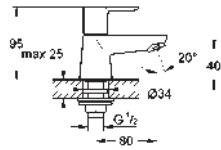

20 422 000 **chrome** **61.00**
BauLoop
Pillar tap 1/2"
XS-Size
single hole installation
metal lever
ceramic headpart 1/2", 90°
GROHE StarLight chrome finish
GROHE EcoJoy mousseur 5.7 l/min
fixation nut G 1/2"
min. recommended pressure 1.0 bar