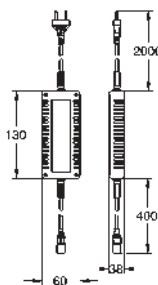

GROHE F-digital Deluxe

Power supply base unit box

power supply for base unit box (26 374 000 or 36 397 000)

each power supply for 2 light/sound modules (36 359 000)

or 1 ceiling shower with integrated light (27 865 000)

total 2 power supplies max (8 devices max.) can be

connected to the base unit box

with one power supply 4 devices (light/sound modules) can be driven

- ceiling shower with integrated light (27 865 000): 4 devices

- per light module: 1 device

- per sound module: 1 device

input voltage: 90-240 V AC, 50-60 Hz

output voltage: 12 V DC

CE approved

47 949 000

chrome

*