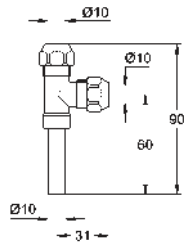

GROHE WAS VALVES

Ref. No.

Colour

Price netto (€)

41 007 000

chrome

16.50

Eggemann
Original WAS T-piece 3/8"
for service valve
connector set 3/8"
GROHE StarLight chrome finish