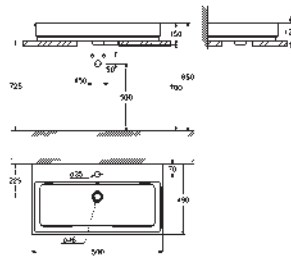

39 478 00H

alpine white

*

Cube Ceramic Counter top basin 50
flat back side glazed
1 hole punched, 2 holes pre-punched
with overflow
500 x 490 mm
including fixation set
fine fire clay
PureGuard anti stick coating and anti bacterial glazing

new