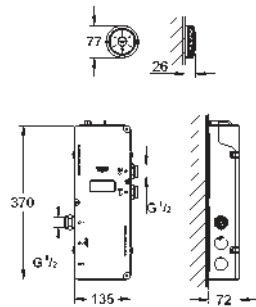

GROHE F-DIGITAL CONTROLLERS

Ref. No. Colour Price netto (€)

36 292 000 chrome 1,140.00

F-digital Digital controller for bath or shower
including digital thermostat unit
Digital Controller - intuitive multifunctional operating unit
- Wireless technology
- Temperature and flow control
- Pause function
- Memory function
- LED ring incl. warming-up function: visual feedback when preferred temperature is reached
Digital thermostat unit (concealed body)
- 1 outlet 1/2"
- warm/cold supplies 1/2'
Default setting configurable during installation:
- automatic safety shut-off after 20 min
- GROHE SafeStop at 38°C
Transceiver unit for Digital Controller and Digital thermostat unit incl. cable 3 m
GROHE TurboStat digital controlled compact cartridge with wax thermoelement
GROHE StarLight chrome finish
GROHE EcoJoy technology for less water and perfect flow
requires:
built-in power supply 36 078 000 or
plug power supply 65 790 000
min. recommended pressure 1.0 bar
energy efficiency class illumination of control unit: not applicable

SHOWERS

36 309 000 chrome 268.00