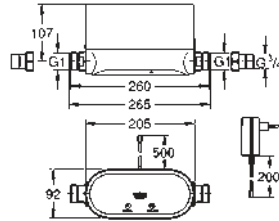

new

22 500 LN0

white

415.83

**GROHE Sense Guard
Smart water controller
for wireless LAN, mains powered, 230 V**

for one family houses
detects pipe breaks, micro leaks, frost and unusual water flow
automatic, manual or remote shut off function to limit water damage
senses flow rate and water pressure
measures system temperature to indicate frost risk
valve normally open - without electricity the solenoid valve opens
customize settings via **GROHE Ondus App** for iOS and Android
status indication via LED light, buzzer and app
for horizontal or vertical installation right after the water meter, cold water only
use of wall mounting set 22 501 000 recommended, sold separately
including:
• 1 x water controller with 1" connection
• mounting nuts 3/4"
• extendable power cable 0.7 m length, plug type C
CE approved
wireless LAN 2.4 GHz
acoustic group I in accordance with DIN 4109
Made in Germany

new

22 521 LN0

white

*

**GROHE Sense Guard
Power extension cable**
cable length 3 m
for GROHE Sense Guard (all plug types)

new

22 501 000

chrome

66.66

**GROHE Sense Guard
Wall mounting set
for GROHE Sense Guard water controller**
for installation on the wall
for use with 22 500 LN0, 22 502 LN0, 22 503 LN0,
22 504 LN0, 22 513 LN0, 22 517 LN0