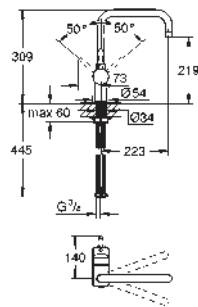

Minta
Single-lever sink mixer 1/2"
U - spout
single hole installation
GROHE StarLight finish
GROHE SilkMove 46 mm ceramic cartridge
adjustable flow rate limiter
selectable swivel area : 0° / 150° / 360°
swivel tubular spout
flexible connection hoses
rapid installation system
optional temperature limiter ref. no. 46 308 000

32 067 000

chrome

272.00