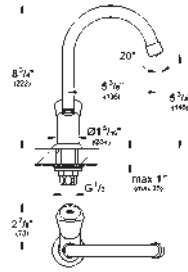

20 179 001

chrome

115.00

Costa S
Pillar tap
metal handle
heat-insulated
screwable
GROHE StarLight finish
ceramic headpart 1/2", 90°
flow straightener
swivel tubular spout
swivel area 360°
union nut 1/2" with 10.5 mm drilling