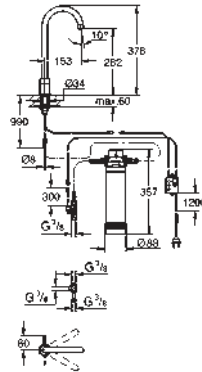

31 301 001 chrome 684.00

GROHE Blue Mono Pure Starter Kit

consisting of:

GROHE Blue Minta Mono faucet with filter function

single hole installation

handle for filtered table water

GROHE StarLight finish

swivel tubular spout

swivel area 150°

flexible connection hoses

type of protection IP 21

main switching power supply 100 - 240 V AC

50/60 Hz with safety extra-low voltage (SELV)

6 V DC to filter change display unit

GROHE Blue size S filter, filter head with flexible adjustment