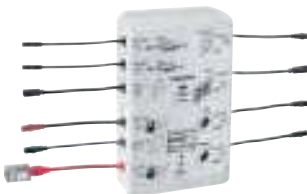

GROHE F-digital Deluxe

Base unit box 4.0 Bluetooth F-Series 40" (BCU V4.0)

to control LightCurtain of Rainshower F-Series 40" AquaSymphony ceiling shower
additional light, sound and steam modules can be connected and controlled

consisting of:

- 2 plug connections, each for one pair of sound modules (36 360 000)
- 1 plug connection for one pair of light modules (36 359 000)
- 1 plug connection LightCurtain for Rainshower F-Series 40" AquaSymphony (26 373 000)
- 2 plug connections for steam module (36 362 000 or 36 368 000), including 1 connection for steam generator and 1 connection for temperature sensor
- 2 plug connections for power supply (per power supply max. 4 devices light/sound)
- 2 plug connections for Bluetooth unit (supply voltage and data line)

CE approved

must be accessible for service
optional: the base unit box can be placed into extra equipment 36 367 000
component has to be ordered separately