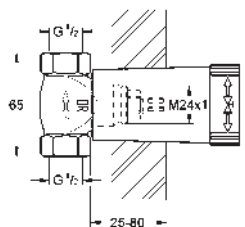

Concealed valve 1/2"
preassembled ceramic headpart 1/2"
180°
threaded union 1/2"
installation depth adjustable
25 - 80 mm
DR-brass

18 700 000 daVinci satin white 40.00