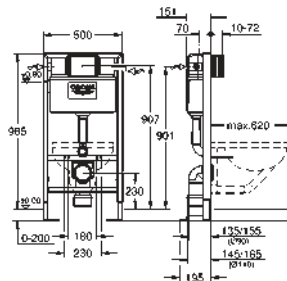

GROHE RAPID SL FREE-STANDING INSTALLATION

Ref. No.

Colour

Price netto (€)

38 586 001

chrome

600.00

**Rapid SL for WC
with flushing cistern 6 - 9 l
1.00 m installation height**

for free-standing installation, for on-the-wall installations or studded walls
powder coated steel frame, self-supporting for dry-cladding, completely pre-assembled with fixed connections
lockable

fixing material
TÜV approved
2 WC fixing bolts
fixing device for ceramic
distance of fixing bolts 180/230 mm
outlet bend Ø 90 mm
depth adjustable
reducer Ø 90/110 mm
inlet and outlet connecting set

flushing cistern 6 - 9 l
pneumatic discharge valve offering 3 modes of operation: dual flush or start/stop or single flush

front or top actuation
water supply from left/right or back
low noise (group I acc. to German Noise Specification)
insulated against condensation
1/2" water supply connection including integrated angle valve and push fit flexible hose union

Shortable inspection shaft incl. protection during construction phase

**without accessories for on-the-wall installation
without wall plate/actuation**

38 587 000

chrome

479.00