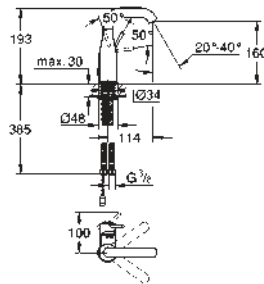

23 798 001	chrome	157.00

Essence
Single-lever basin mixer 1/2"
M-Size
single hole installation
metal lever
GROHE SilkMove 28 mm ceramic cartridge
with temperature limiter
GROHE StarLight chrome finish
GROHE EcoJoy mousseur 5.7 l/min
GROHE AquaGuide adjustable mousseur
GROHE QuickFix Plus installation system
swivel spout with mousseur and stop limiter
smooth body
waste-set with push-open plug
flexible connection hoses
min. recommended pressure 1.0 bar