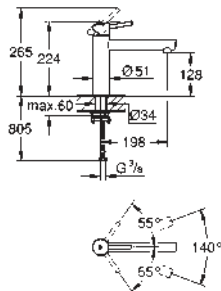

31 210 001 chrome 318.00

Concetto
Single-lever sink mixer 1/2"
for installation in front of window
medium spout
single hole installation
GROHE StarLight finish
GROHE SilkMove 35 mm ceramic cartridge
mousseur
adjustable flow rate limiter
swivel cast spout
swivel area 140°
non-removable socket height: 30mm
flexible connection hoses

KITCHEN
FITTINGS