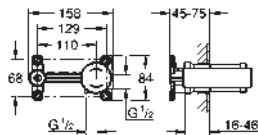

23 571 000 chrome 230.00

Single-lever mixer 1/2", universal concealed body
for 2-hole basin mixers
wall installation
without finishing trim set
GROHE SilkMove 35 mm ceramic cartridge
adjustable flow rate limiter
with temperature limiter
spout can be positioned on the right or left
DR-brass
installation device