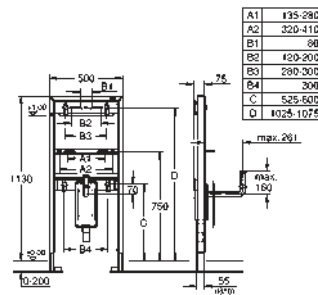

GROHE RAPID SL FOR THE DISABLED

Ref. No.

Colour

Price netto (€)

39 142 000

chrome

229.00

Radio transmitter

for WC receiver module 39 141 000, 38 759 SD0
frequency 868.4 MHz
with option for Dual Flush
can be integrated into a standard electricity box
(measurements according to DIN 49073)
CE approved

38 625 001

chrome

282.00

Rapid SL for wash basin

for single hole installation or
wall mounted fittings

1.13 m installation height

with concealed trap
Ø 50 mm

for on-the-wall installations or studded walls
powder coated steel frame, self-supporting
for dry-cladding, completely pre-assembled
with fixed connections

single installation or fitting to a rail
quick adjustment, lockable
fixing material

TÜV approved
wash basin fixing bolts M10 with
fixing device for ceramic
variable distance of fixing bolts

2 noise protected fitting connections 1/2"
concealed syphon

for concealed wall installation
including wall plate, stainless steel
including adjustable brass outlet bend

chrome plated

height adjustable

without accessories for on-the-wall installation