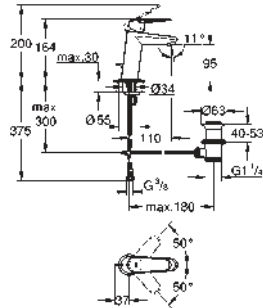

23 049 002 **chrome** 160.00

Eurodisc Cosmopolitan
Single-lever basin mixer 1/2"
S-Size
single hole installation
metal lever
GROHE SilkMove 28 mm ceramic cartridge
GROHE StarLight chrome finish
GROHE QuickFixPlus installation
system with centering support
mousseur
pop-up waste set 1 1/4"
flexible connection hoses