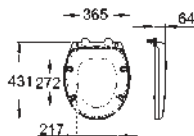

soft close

quick release function

detachable

material: Duroplast

including fixation set

4 pieces per pallet

39 435 000

alpine white