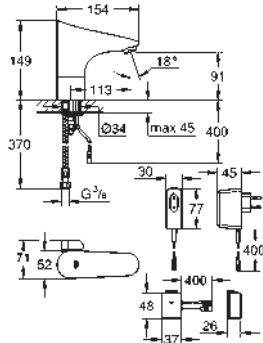

GROHE BLUETOOTH MONITORING

Ref. No.

Colour

Price netto (€)

36 411 000

chrome

844.00

Europlus E Bluetooth

Infra-red electronic basin tap 1/2" with mixing device

with infrared sensor and Bluetooth module for bi-directional communication for monitoring, configuration and service purpose with plug transformer 100-240 V AC, 50-60 Hz, 6.75 V DC rapid installation system

mixing device with adjustable hot water limiter

GROHE StarLight finish

GROHE EcoJoy mousseur 5.7 l/min

with integrated solenoid valve

integrated non-return valves and dirt strainers

with Bluetooth 4.0* for wireless data communication

for Apple** and Android devices

Bluetooth range (max. 10 m) varies depending on used

materials and walls between transmitter and receiver

monitoring

password protected products

app detects all Bluetooth products in range

auto flush cycles and timing last auto flush

usage per day / 30 days

thermal disinfection cycles and timings last disinfection

configuration

detection range and shut off delay

auto flush

thermal disinfection

cleaning mode

2 on/off timers

identification by name

service

send and save 3 profiles

reset to factory or user settings

hard and software version

CE approved

acoustic group I in accordance with DIN 4109

type of protection faucet IP 59K

36 413 000

chrome

681.00