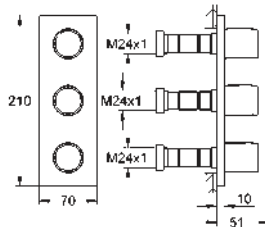

Grotherm F
Triple volume control trim
for use with rough-in box 35 031 000 (1/2" connections) /
35 032 000 (1/2" NPT connections)
sold separately
GROHE StarLight chrome finish
metal handles for volume control
metal wall escutcheon with hidden fixing and hidden sealing
vertical and horizontal installation

35 031 000 chrome 382.00
GROHE Rapido C rough-in box for triple volume control

27 623 000 chrome 239.00