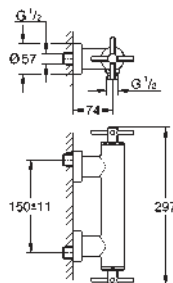

GROHE ATRIO

Ref. No. Colour Price netto (€)

29 025 000 **chrome** **232.00**
Two-handle basin mixer concealed body, 1/2"
for 3-hole wash-basin mixer
wall installation
without finishing trim set
Installation depth 43 - 85 mm
DR-brass
installation device

new

24 027 003 **chrome** *
24 027 DC3 **supersteel** *
24 027 AL3 **brushed hard graphite** *
Atrio
Single-hole bidet mixer 1/2"
M-Size
ceramic headparts 1/2", 90°
GROHE StarLight chrome finish
rapid installation system
ball-joint mousseur
bow spout
pop-up waste set 1 1/4"
flexible connection hoses
with cross handles
Two different sets of caps included. One set with
„H“ and „C“ marking, one set without marking.

new

26 003 003 **chrome** *
26 003 DC3 **supersteel** *
26 003 AL3 **brushed hard graphite** *
Atrio
Shower mixer 1/2"
wall mounted
ceramic headparts 1/2", 90°
GROHE StarLight chrome finish
shower outlet 1/2"
integrated non-return valves in the shower outlet 1/2"
covered S-unions
protected against backflow
without shower set
with cross handles
Two different sets of caps included. One set with
„H“ and „C“ marking, one set without marking.

new

25 010 003 **chrome** *
25 010 DC3 **supersteel** *
25 010 AL3 **brushed hard graphite** *
Atrio
Bath mixer 1/2"
wall mounted
ceramic headparts 1/2", 90°
GROHE StarLight chrome finish
automatic diverter: bath/shower
tubular spout
with stop restriction
mousseur
integrated non-return valves in the shower outlet 1/2"
covered S-unions
protected against backflow
without shower set
with cross handles
Two different sets of caps included. One set with
„H“ and „C“ marking, one set without marking.