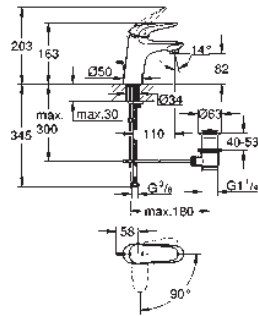

GROHE SILKMOVE ES

Ref. No.

Colour

Price netto (€)

23 709 003
23 709 LS3

chrome
moon white/chrome

110.00
143.00

Eurostyle
Single-lever basin mixer 1/2"

S-Size
single hole installation

solid metal lever

GROHE SilkMove ES 35 mm ceramic cartridge
with energy saving function via cold start
adjustable flow rate limiter
with temperature limiter

GROHE StarLight chrome finish

GROHE EcoJoy mousseur 5.7 l/min

GROHE QuickFix rapid installation system

pop-up waste set 1 1/4"
flexible connection hoses