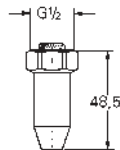

Drain down valve
for fitting between shut-off valve and shower
acc. to hospital guide rules
female thread 1/2"
GROHE StarLight chrome finish

SPECIAL FITTINGS