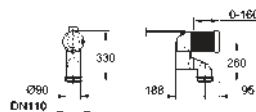

39 551 000

WC connection outlet
vertical
length adjustable
200 to 250 mm from wall

chrome

*

GROHE CUBE CERAMIC

GROHE CUBE CERAMIC

Ref. No.

Colour