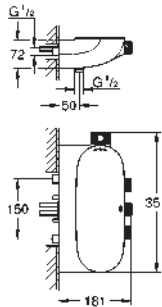

34 713 000 **chrome** 722.00

Grotherm SmartControl
Combi thermostatic shower mixer with 3 valves, exposed/concealed
wall mounted
GROHE CoolTouch no risk of scalding
GROHE StarLight chrome finish
GROHE TurboStat compact cartridge with wax thermostatic element
GROHE SafeStop at 38°C
GROHE SafeStop Plus optional temperature limiter at 43°C included
GROHE EcoJoy technology for less water and perfect flow
GROHE SmartControl push for ON-OFF, turn for volume adjustment from EcoJoy to full flow
exchangeable symbols
GROHE EasyReach shower tray shower bottom outlet 1/2"
multiple outlets can be run simultaneously
protected against backflow

requires concealed body 26 449 000 – to be ordered separately