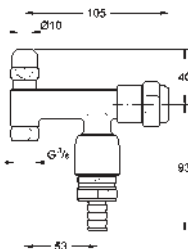

41 033 000 chrome 39.00

Eggemann Original WAS valve „Eckfix“ 3/8"

Installation on service valve
Axis dimension 60 mm
Grease chamber headpart 3/8" for closable
hose connection with non-return valve
Pipe-ventilating valve of type HB
construction
protected against backflow
GROHE StarLight chrome finish