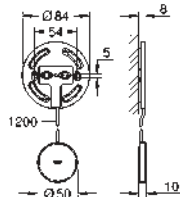

GROHE Sense

Extension set for GROHE Sense 22 505 LN0 for difficult to reach locations

for placement on a flat non-conductive surface or installation on the wall including:

- base plate
- sensor extension cable 1.2 m length
- dowels and screw set

not included: Smart water sensor 22 505 LN0
CE approved

new

22 502 LN0

white

540.83