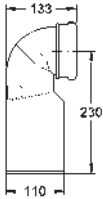

GROHE RAPID SL FOR WC

Ref. No.

Colour

Price netto (€)

42 946 000

chrome

20.00

Elbow
made of PE
Ø 80/100 mm