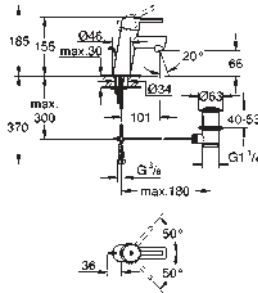

32 204 10E **chrome** **138.00**

Concetto
Single-lever basin mixer 1/2"
S-Size
single hole installation
metal lever
GROHE SilkMove 28 mm ceramic cartridge
temperature limiter
GROHE StarLight chrome finish
GROHE EcoJoy SpeedClean mousseur 5.7 l/min
GROHE QuickFix installation system
with centering support
pop-up waste set 1 1/4"
flexible connection hoses
acoustic group I in accordance with DIN 4109

32 204 001 **chrome** **138.00**
ditto, with non-restricted flow