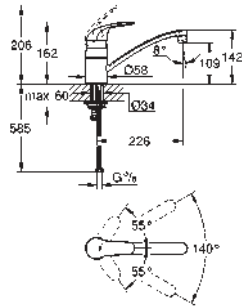

Euroeco
Single-lever sink mixer 1/2"
single hole installation
GROHE StarLight finish
GROHE SilkMove 46 mm ceramic cartridge
mousseur
adjustable flow rate limiter
swivel tubular spout
swivel range 0°/150°/360°
metal lever
flexible connection hoses
rapid installation system