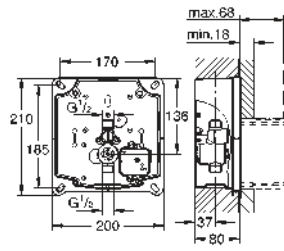

GROHE URINAL FLUSH VALVES

Ref. No. Colour Price netto (€)

37 338 000 chrome 128.00

GROHE Rapido U
roughing-in set for urinal
for manual actuation or Tectron
infra-red electronic 6 V or 230 V
water group with stop valve
flow pressure min 0.5 bar
operating pressure max 10 bar
flush aid
functional unit checked ex factory
water supply connections 1/2" outer thread
connecting box for mains supply
installation box with gasket
fixing points for dry cladding and
masonry-in
shortable inspection shaft incl. protection