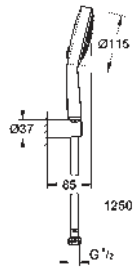

GROHE POWER&SOUL

Ref. No.

Colour

Price netto (€)

27 838 000

chrome

126.00

Power&Soul Cosmopolitan 115
Wall holder set 2 sprays

consisting of:

Hand shower Power&Soul Cosmopolitan 115 (27 661 000)

wall shower holder (27 056 000)

Silverflex shower hose 1 250 mm (28 362)

GROHE DreamSpray perfect spray pattern

GROHE StarLight chrome finish

SpeedClean anti-lime system

Inner WaterGuide for a longer life

Twistfree to prevent hose from twisting

suitable for instantaneous heater