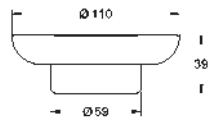

40 368 001 **chrome** **5.58**

Essentials Soap dish
material: glass
fits in the following holders:
Essentials (40 369)
Essentials Cube (40 508)
Bau Cosmopolitan (40 585)
Essentials Authentic (40 652)