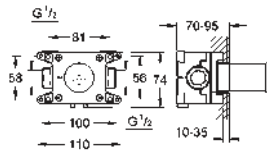

Grotherm F
Rough-in for wall shower union 27 621
for grid installation of Grotherm Custom Shower system
built-in box with removable protection cover
waterproof membrane base for wall sealing
flushing plug
for masonry and drywall installation
fixing points for front and back wall
body of DR brass
1/2" connections
installation depth 70 - 95 mm