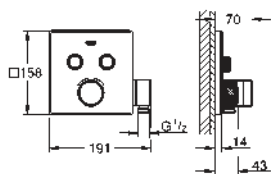

Grotherm SmartControl
Thermostat for concealed installation
with 2 valves and integrated shower holder
set for final installation for
GROHE Rapido SmartBox 35 600 000
metal wall escutcheon with **GROHE QuickFix**
(covered escutcheon and shaft sealing, covered
fixing), retroactively 6° adjustable
GROHE StarLight chrome finish
GROHE SmartControl push for ON-OFF, turn for
volume adjustment from EcoJoy to full flow, exchangeable symbols
GROHE TurboStat compact cartridge
with wax thermoelement
GROHE SafeStop at 38°C
GROHE SafeStop Plus optional temperature limiter at 43°C included
built-in non return valves and dirt strainers
multiple outlets can be run simultaneously
integrated shower union with shower outlet 1/2"
without roughing-in-set
flow performance:
outlet B = 24 l/min
hand shower = 12 l/min