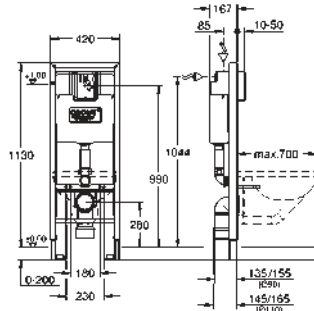

GROHE RAPID SL FOR WC

Ref. No.

Colour

Price netto (€)

38 675 001

chrome

345.00

Rapid SL for WC
flushing cistern 6 l
1.13 m installation height
for the disabled
for WC bowls 70 cm projection
for on-the-wall installations or studded walls
powder coated steel frame, self-supporting
for dry-cladding, completely pre-assembled
with fixed connections
fixing material
TUV approved
2 WC fixing bolts
fixing device for ceramic
distance of fixing bolts 180/230 mm
outlet bend Ø 90 mm
depth adjustable
reducer Ø 90/110 mm
inlet and outlet connecting set
pneumatic discharge valve offering 3 modes of
operation: dual flush or start/stop or single flush
low noise (group I acc. to
German Noise Specification)
insulated against condensation
1/2" water supply connection including
integrated angle valve and push fit
flexible hose union
without accessories for on-the-wall installation

38 588 001

chrome

*