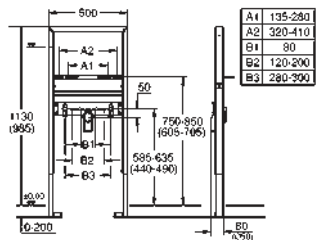

39 052 000

chrome

165.00

Rapid SL
for wash basin
height adjustable

for single hole installation
1.13 m installation height
for on-the-wall installations or studded walls
powder coated steel frame, self-supporting
for dry-cladding, completely pre-assembled
with fixed connections
quick adjustment, lockable
fixing material
TÜV approved
fixing and connecting traverse, height adjustable
wash basin fixing bolts M10 with
fixing device for ceramic
variable distance of fixing bolts
HT-outlet bend Ø 50 mm
seal Ø 32 mm
2 noise protected fitting connections 1/2"
without accessories for on-the-wall installation