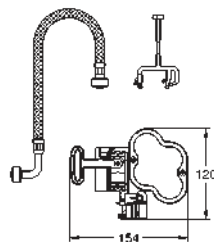

39 141 000

chrome

570.00

Radio electronic

for WC with flushing cistern GD2

receiver modul 868,4 MHz

for wall sender 39 142 000 or radio transmitter 38 758 000

for support rails for the disabled with radio transmitter of Hewi, Keuco, Lehnen,

Normbau, Pressalit, AMS, Deubad, Erlau, FRELU, FSB

servo motor

integrated battery box for 4 x 1.5 V Mono D (LR20)

adjustable flush volume

72 h flushing can be activated

Dual Flush possible (6/3 or 9/4.5 l)

WC actuation plate and batteries are not included

CE approved