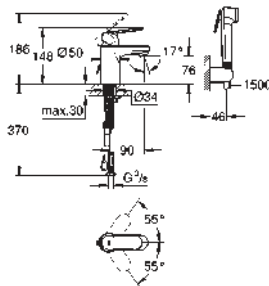

23 125 000

chrome

179.00

Eurosmart Cosmopolitan
Single-lever basin mixer 1/2"
S-Size

single hole installation
metal lever

GROHE SilkMove 35 mm ceramic cartridge
adjustable flow rate limiter
adjustable minimum flow rate
approx. 2.5 l/min

GROHE StarLight chrome finish
rapid installation system
mousseur
retractable chain
flexible connection hoses
optional temperature limiter
with shower set consisting of:
hand shower with integrated diverter
wall shower holder
shower hose

23 433 000

chrome

287.00

with integrated stop valve