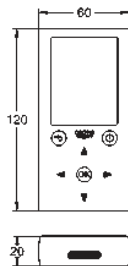

36 407 001

chrome

299.00

Remote control

for all GROHE one eye infra-red products as of 06/2015
and GROHE Blue Home

monitoring

consumption and usage data
thermal disinfection cycles (infrared faucets)
auto flush cycles (infrared faucets)
cleaning mode cycles (GROHE Blue Home)
filter and CO₂ capacity (GROHE Blue Home)

configuration

cleaning mode on/off
thermal disinfection (infrared faucets)
detection range
shut off delay (infrared faucets)
auto flush (infrared faucets)
filter capacity (GROHE Blue Home)

service

send and save profile
reset to factory or user settings
filter capacity (GROHE Blue Home)
demo mode
error codes (GROHE Blue Home)

3 x 1.5 V AAA DC battery supply