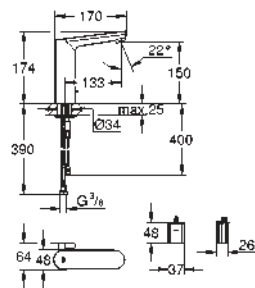

**Eurosmart Cosmopolitan E
Infra-red electronic basin mixer 1/2" L-Size
with mixing device and adjustable temperature limiter**

with infrared sensor for bi-directional communication for monitoring, configuration and service purpose

6 V lithium-battery, type CR-P2

battery lifetime: approx. 7 years (150 actuations a day)

GROHE StarLight finish

GROHE EcoJoy mousseur 5.7 l/min

flexible connection hoses

non-return valve

dirt strainers

with integrated solenoid valve

external battery

rapid installation system

multistage battery status display

7 pre-set programs:

auto flush

thermal disinfection

cleaning mode

additional functions and precise settings

by remote control 36 407

CE approved

acoustic group I in accordance with DIN 4109

type of protection faucet IP 59K

min. recommended pressure 1.0 bar

36 325 001 chrome 431.00