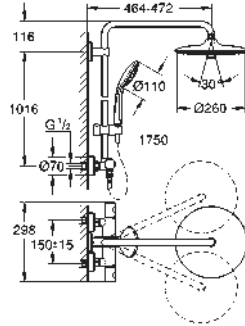

GROHE EUPHORIA SYSTEM

Ref. No.

Colour

Price netto (€)

new

27 615 001

chrome

484.00

Euphoria System 260

Shower system with thermostat for wall mounting

consisting of:

horizontal swivable 450 mm shower arm

exposed thermostat with

Aquadimmer function

allows change between:

head shower Euphoria 260 (26 457)

3 spray patterns:

Rain, SmartRain, Jet

with ball joint

rotation angle $\pm 15^\circ$

hand shower Euphoria 110 Massage (27 239 000)

3 spray patterns:

Rain, SmartRain, Massage

adjustable in height with gliding element

Silverflex shower hose 1750 mm (28 388 000)

GROHE EcoJoy 9,5 l/min flow limiter

GROHE TurboStat compact cartridge

with wax thermoelement

GROHE SafeStop at 38°C

GROHE SafeStop Plus optional temperature limiter at 43°C included

GROHE DreamSpray perfect spray pattern

GROHE StarLight chrome finish

GROHE SprayDimmer (Stepless flow rate reduction)

SpeedClean anti-lime system

Inner WaterGuide for a longer life

Twistfree to prevent hose from twisting

suitable for instantaneous heaters

from 18 kW/h

minimum flow rate 7 l/min.

min. recommended pressure 1.0 bar

optional upgrade: **GROHE EasyReach** tray (26 362)

26 087 000

chrome

1,260.00