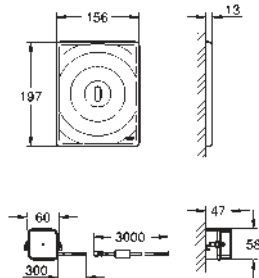

38 699 001

chrome

587.00

Tectron Surf

Infra-red electronic for WC flushing cistern

with infrared sensor for bi-directional communication for monitoring, configuration and service purpose

GROHE StarLight chrome finish
with transformer 100-230 V AC, 50-60 Hz, 6 V DC for flushing cistern GD 2

servo motor
concealed installation
front plate 156 x 197 mm

infra-red control
7 pre-set programs:
auto flush
cleaning mode
pre-flush on/off
additional functions and precise settings
by remote control 36 407
adjustable flush (3 - 9 l) by hand and remote
CE approved