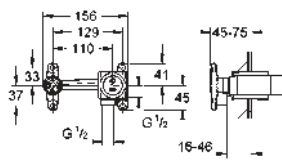

23 200 000 **chrome** **230.00**

Single-lever mixer 1/2", concealed body
for 2-hole basin mixers
wall installation
without finishing trim set
GROHE SilkMove 35 mm ceramic cartridge
adjustable flow rate limiter
installation depth 45 to 75 mm
DR-brass
installation device