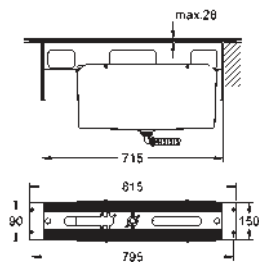

29 037 000 chrome 734.00

4/5-hole bath combination (optional)
baseframe for installation under tiled surround
consisting of:
base frame
drainage box with integrated outlet for splash water

45 388 000 chrome 130.00
Supporting legs for baseframe