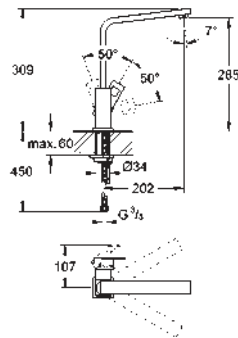

31 255 000
31 255 DC0

chrome
supersteel

243.00
318.00

Eurocube
Single-lever sink mixer 1/2"
high spout
single hole installation
GROHE StarLight finish
GROHE SilkMove 28 mm ceramic cartridge
mousseur
swivel cast spout
swivel area 360°
flexible connection hoses
rapid installation system
min. recommended pressure 1.0 bar