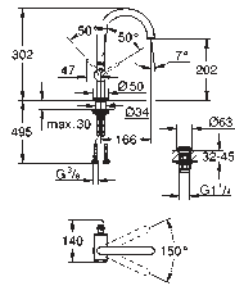

32 043 003
32 043 DC3
32 043 AL3

chrome *
supersteel *
brushed hard graphite *

Atrio
Single-lever basin mixer 1/2"
M-Size
single hole installation
GROHE SilkMove 28 mm ceramic cartridge
GROHE StarLight chrome finish
GROHE EcoJoy 5.7 l/min laminar mousseur
swivel tubular C-spout with mousseur
stop limiter
Push-open waste set 1 1/4"
flexible connection hoses

new