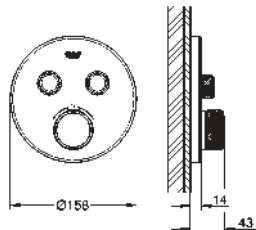

GROHE GROHTHERM SMARTCONTROL

Ref. No. Colour Price netto (€)

29 151 LSO moon white 586.00

Grotherm SmartControl
Thermostat for concealed installation with 2 valves
set for final installation for
GROHE Rapido SmartBox 35 600 000
metal wall escutcheon with **GROHE QuickFix**
(covered escutcheon and shaft sealing, covered
fixing), retroactively 6° adjustable
GROHE StarLight finish
GROHE SmartControl push for ON-OFF, turn for
volume adjustment from EcoJoy to full flow, exchangeable symbols
GROHE TurboStat compact cartridge
with wax thermoelement
GROHE SafeStop at 38°C
GROHE SafeStop Plus optional temperature limiter at 43°C included
built-in non return valves and dirt strainers
multiple outlets can be run simultaneously
cover plate in moon white acrylic glass
without roughing-in-set
flow performance:
outlet B = 24 l/min
outlet C = 26 l/min

29 904 LSO moon white 623.00