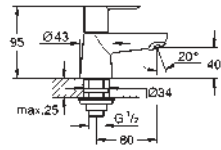

Ref. No. Colour Price netto (€)

20 421 000 chrome 61.00

BauEdge
Pillar tap 1/2"
XS-Size
single hole installation
metal lever
ceramic headpart 1/2", 90°
GROHE StarLight chrome finish
GROHE EcoJoy mousseur 5.7 l/min
fixation nut G 1/2"
min. recommended pressure 1.0 bar