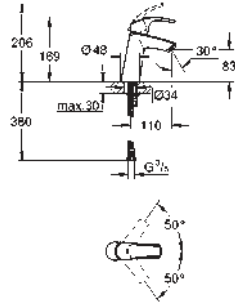

GROHE EUROSMART

Ref. No. Colour Price netto (€)

23 324 001 chrome 101.00

Eurosmart
Single-lever basin mixer 1/2"
M-Size
single hole installation
metal lever
GROHE SilkMove 28 mm ceramic cartridge
with temperature limiter
GROHE StarLight chrome finish
GROHE EcoJoy mousseur 5.7 l/min
GROHE QuickFix rapid installation system
smooth body
flexible connection hoses