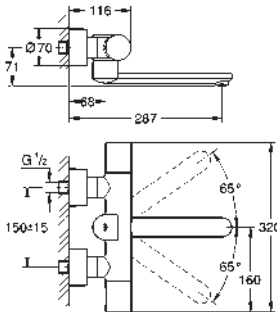

36 332 000

chrome

826.00

Eurosmart Cosmopolitan E

Infra-red electronic wall basin mixer with thermostatic temperature control

with infrared sensor for bi-directional communication for monitoring, configuration and service purpose

6 V lithium-battery, type CR-P2

battery lifetime: approx. 7 years (150 actuations a day)
3 modi to start mixer: hand-hand, hand-body or body-body reflection
laminar mousseur 9 l/min

non-return valve
dirt strainers
temperature scale handle with GROHE SafeStop at 38°C
swivel cast spout

219 mm
projection 287 mm
swivel range stop at 130°, lockable
multistage battery status display

7 pre-set programs:
auto flush
thermal disinfection
cleaning mode
additional functions and precise settings
by remote control 36 407

CE approved
acoustic group I in accordance with DIN 4109

36 333 000

chrome

811.00

ditto, projection 255 mm