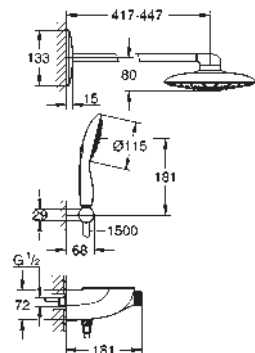

26 443 LS0

moon white

1,280.00

Rainshower System SmartControl 360 DUO
Combi shower system with thermostat, exposed/concealed

consisting of:

exposed/concealed SmartControl thermostat
allows change between:

head shower Rainshower 360 DUO with horizontal
450 mm shower arm, spray plate white
GROHE PureRain/GROHE Rain O² spray* and TrioMassage
hand shower Power&Soul 115, spray plate white (27 671 LS0)
hand shower wall holder (27 055 000)
Silverflex shower hose 1.500 mm (28 364)
minimum flow rate 10 l/min.

GROHE DreamSpray perfect spray pattern

GROHE StarLight chrome finish

GROHE CoolTouch no risk of scalding

GROHE TurboStat compact cartridge

with wax thermoelement

GROHE EcoJoy technology for less water and perfect flow

GROHE SafeStop at 38°C

GROHE SafeStop Plus optional temperature limiter at 43°C included

GROHE SmartControl push for ON-OFF, turn for

volume adjustment from EcoJoy to full flow

GROHE EasyReach shower tray

SpeedClean anti-lime system

Inner WaterGuide for a longer life

Twistfree to prevent hose from twisting

requires rough-in set 26 264 001 and concealed unit

26 449 000 – all to be ordered separately

* to be decided at first installation; factory default
setting: GROHE PureRain