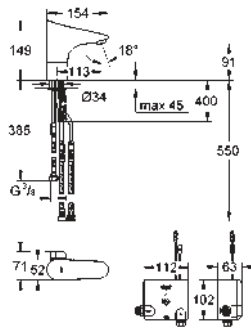

GROHE EUROPLUS E

Ref. No. Colour Price netto (€)

36 387 000 chrome 987.00

Europlus E
Powerbox
with infrared sensor for bi-directional communication for monitoring, configuration and service purpose including Powerbox self-generating power system
single hole installation
GROHE EcoJoy 6.0 l/min mousseur including all flexible connection hoses
non-return valve
dirt strainer
rapid installation system
Powerbox
power generator with water turbine
internal energy saving unit
with use of 60 s/24 h stand-by, 260 s/100 h stand-by with additional backup power
7 pre-set programs:
auto flush
thermal disinfection
cleaning mode
additional functions and precise settings
by remote control 36 407
min. recommended pressure 1.0 bar

36 239 001 chrome 1,280.00