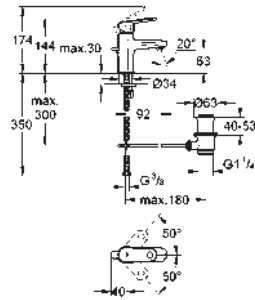

33 156 002

chrome

188.00

Europlus
Single-lever basin mixer 1/2"
XS-Size

single hole installation
metal lever

GROHE SilkMove 28 mm ceramic cartridge

GROHE StarLight chrome finish

rapid installation system

adjustable mousseur

pop-up waste set 1 1/4"

flexible connection hoses