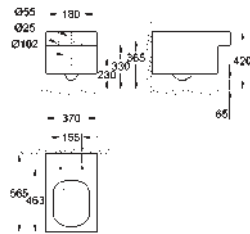

**Cube Ceramic
Hand rinse basin 45**

wall hung
1 hole punched
with overflow
455 x 350 mm
fine fire clay
PureGuard anti stick coating and anti bacterial glazing

new

39 244 00H

alpine white

*

**Cube Ceramic
Wall hung WC**