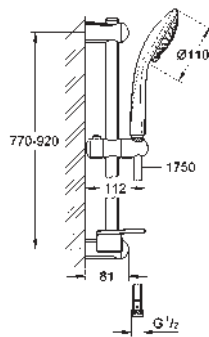

27 227 001 **chrome** 111.00

**Euphoria 110 Champagne
Shower rail set 3 sprays**
consisting of:
hand shower Champagne (27 222 000)
shower rail 900 mm (27 500 000)
Silverflex shower hose 1750 mm (28 388 000)
GROHE EasyReach tray (27 596)
GROHE DreamSpray perfect spray pattern
GROHE SprayDimmer (Stepless flow rate reduction)
GROHE StarLight chrome finish
GROHE QuickFix (upper bracket adjustable for adaption to existing drilling holes)
SpeedClean anti-lime system
Inner WaterGuide for a longer life
Twistfree to prevent hose from twisting suitable for instantaneous heater
min. recommended pressure 1.0 bar