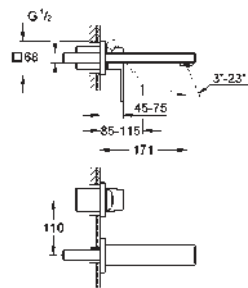

19 895 000 **chrome** **260.00**

Eurocube
Two-hole basin mixer
S-Size
wall mounted
set for final installation for
concealed body 23 200 000
without concealed body
metal escutcheon
metal lever
GROHE StarLight chrome finish
GROHE AquaGuide adjustable mousseur
centre distance 110 mm
projection 171 mm
min. recommended pressure 1.0 bar

23 447 000 **chrome** **272.00**

ditto, projection 231 mm