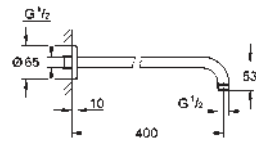

GROHE NEW TEMPESTA

Ref. No.

Colour

Price netto (€)

27 851 000

chrome

41.00

**New Tempesta
Shower arm 400 mm**
metal
projection 400 mm
connection thread 1/2"