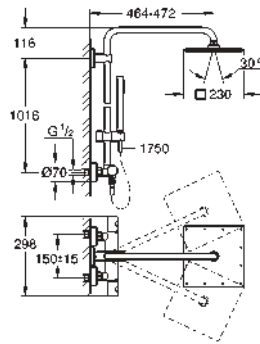

GROHE EUPHORIA SYSTEM

Ref. No.

Colour

Price netto (€)

26 187 000

chrome

760.00

Euphoria 230

Shower system with thermostat for wall mounting

consisting of:

horizontal swivable 450 mm shower arm

exposed thermostat with

Aquadimmer function

allows change between:

head shower Allure 230 (27 479 000)

spray pattern: Rain

with ball joint

rotation angle $\pm 15^\circ$

hand shower Euphoria Cube Stick (27 698 000)

adjustable in height with gliding element (12 140 000)

Silverflex shower hose 1750 mm (28 388 000)

GROHE TurboStat compact cartridge

with wax thermoelement

GROHE SafeStop at 38°C

GROHE SafeStop Plus optional temperature limiter at 43°C included

GROHE DreamSpray perfect spray pattern

GROHE StarLight chrome finish

SpeedClean anti-lime system

Inner WaterGuide for a longer life

Twistfree to prevent hose from twisting

GROHE MetalGrip ergonomically shaped metal handles

suitable for instantaneous heaters

from 18 kW/h

minimum flow rate 7 l/min.

optional upgrade: **GROHE EasyReach** tray (26 362)