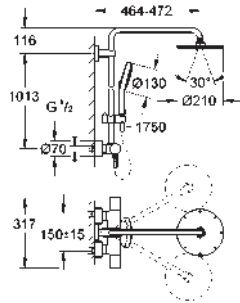

27 967 000

chrome

974.00

Rainshower System 210

Shower system with thermostat for wall mounting

consisting of:

horizontal swivable 450 mm shower arm
exposed thermostat with
Aquadimmer function
allows change between:
Rainshower Cosmopolitan 210 head shower (28 368 000)
with ball joint
rotation angle $\pm 15^\circ$
Hand shower Power&Soul Cosmopolitan 130 (27 664 000)
adjustable in height with gliding element (12 140 000)
Silverflex shower hose 1750 mm (28 388 000)

GROHE TurboStat compact cartridge

with wax thermoelement

GROHE SafeStop at 38°C

GROHE SafeStop Plus optional temperature limiter at 43°C included

GROHE CoolTouch

GROHE DreamSpray perfect spray pattern

GROHE One-Click Showering spray selection

with one click

GROHE StarLight chrome finish

SpeedClean anti-lime system

Inner WaterGuide for a longer life

**suitable for instantaneous heaters
from 18 kW/h**

minimum flow rate 7 l/min.

min. recommended pressure 1.0 bar