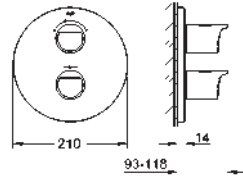

GROHE GROHTHERM 2000

Ref. No. Colour Price netto (€)

19 355 001 chrome 291.00

Grotherm 2000
Thermostat with integrated 2-way diverter for bath or shower with more than one outlet
set for final installation for GROHE Rapido T 35 500 000 wall escutcheon with **GROHE QuickFix** (covered escutcheon- and shaft sealing, covered fixing)
GROHE StarLight chrome finish
GROHE Aqua Paddle ergonomically shaped handles
GROHE SafeStop at 38°C
GROHE SafeStop Plus optional temperature limiter at 43°C included
GROHE AquaDimmer Eco with multiple function:
- integrated Economy button (with economy stop for shower)
- flow control
- diverter: bath/shower without concealed body

35 500 000 chrome 239.00

GROHE Rapido T Universal thermostatic mixer for concealed installation

19 352 001 chrome 240.00