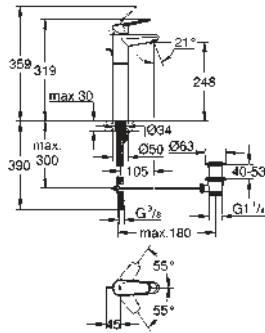

GROHE EURODISC COSMOPOLITAN

Ref. No. Colour Price netto (€)

23 055 002 chrome 225.00

Eurodisc Cosmopolitan
Single-lever basin mixer 1/2"
XL-Size
single hole installation
metal lever
for free-standing basins
GROHE SilkMove 35 mm ceramic cartridge
adjustable flow rate limiter
adjustable minimum flow rate
approx. 2.5 l/min
GROHE StarLight chrome finish
GROHE QuickFixPlus installation
system with centering support
mousseur
pop-up waste set 1 1/4"
flexible connection hoses
optional temperature limiter ref. no. 46 375 000
acoustic group I in accordance with DIN 4109