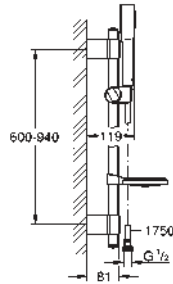

27 368 000	chrome	168.00

Euphoria Cosmopolitan Stick
Shower rail set 1 spray
consisting of:
hand shower 27 400 000
shower rail, 900 mm
with wall holders made of metal
Silverflex shower hose 1750 mm (28 388 000)
soap dish (27 206 000)
GROHE EcoJoy 9,5 l/min flow limiter
GROHE StarLight chrome finish
GROHE QuickFix Plus adjustable distance between brackets
for adaption to existing drilling holes
SpeedClean anti-lime system
Inner WaterGuide for a longer life
Twistfree to prevent hose from twisting
suitable for instantaneous heater
min. recommended pressure 1.0 bar