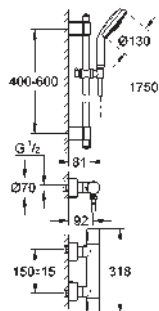

GROHE GROHTHERM 3000 COSMOPOLITAN

Ref. No. Colour Price netto (€)

34 275 000 **chrome** **607.00**

Grohtherm 3000 Cosmopolitan Thermostatic shower mixer 1/2"
with shower set
consisting of:
Grohtherm 3000 Cosmopolitan thermostatic shower mixer (34 274 000)
Rainshower Cosmopolitan shower set (28 757 000)
min. recommended pressure 1.0 bar