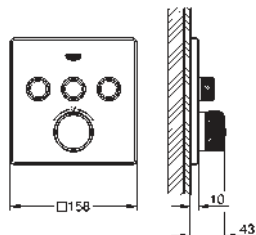

GROHE GROHTHERM SMARTCONTROL

Ref. No. Colour Price netto (€)

29 126 000 chrome 500.00

Grotherm SmartControl
Thermostat for concealed installation with 3 valves
set for final installation for
GROHE Rapido SmartBox 35 600 000
metal wall escutcheon with **GROHE QuickFix**
(covered escutcheon and shaft sealing, covered
fixing), retroactively 6° adjustable
GROHE StarLight chrome finish
GROHE SmartControl push for ON-OFF, turn for
volume adjustment from EcoJoy to full flow, exchangeable symbols
GROHE TurboStat compact cartridge
with wax thermoelement
GROHE SafeStop at 38°C
GROHE SafeStop Plus optional temperature limiter at 43°C included
built-in non return valves and dirt strainers
multiple outlets can be run simultaneously
without roughing-in-set
flow performance:
outlet A = 23 l/min
outlet B = 27 l/min
outlet C = 23 l/min

29 127 000 chrome 305.00