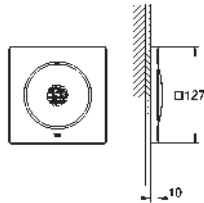

Rainshower F-Series

Sound set

127 x 127 mm per module

full range stereo speaker

consisting of:

- 2 speakers with plug connections
- waterproof & corrosion protected

GROHE StarLight chrome finish

requires rough-in set (29 073 000), F-digital Deluxe base unit

box (26 374 000 or 36 397 000), Bluetooth unit (36 371 000)

and various cable connections – all to be ordered separately

due to installation situation

For detailed planning and product information please

contact your local GROHE Customer Service.

29 073 000 chrome 241.00