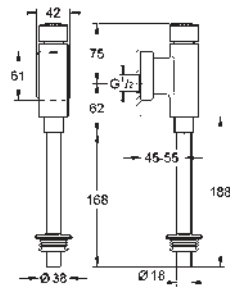

37 345 000

chrome

158.00

Rondo
Flush valve for urinal
1/2"
brass
integrated stop valve
GROHE StarLight chrome finish
with control cap and flush pipe connection
flow rate adjustment
flush volume adjustable 1.0 - 4.0 l
with wall escutcheon
flush pipe 200 mm
rubber connector with escutcheon
flow pressure min 0.5 bar
operating pressure max 5 bar