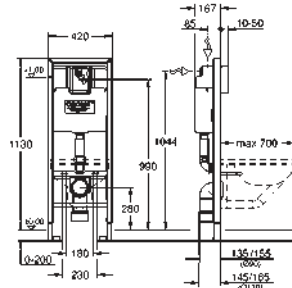

GROHE RAPID SL FOR THE DISABLED

Ref. No.

Colour

Price netto (€)

38 675 001

chrome

345.00

Rapid SL for WC
flushing cistern 6 l
1.13 m installation height
for the disabled
for WC bowls 70 cm projection
for on-the-wall installations or studded walls
powder coated steel frame, self-supporting
for dry-cladding, completely pre-assembled
with fixed connections
fixing material
TÜV approved
2 WC fixing bolts
fixing device for ceramic
distance of fixing bolts 180/230 mm
outlet bend Ø 90 mm
depth adjustable
reducer Ø 90/110 mm
inlet and outlet connecting set
pneumatic discharge valve offering 3 modes of
operation: dual flush or start/stop or single flush
low noise (group I acc. to
German Noise Specification)
insulated against condensation
1/2" water supply connection including
integrated angle valve and push fit
flexible hose union
without accessories for on-the-wall installation

39 140 000

chrome

632.00