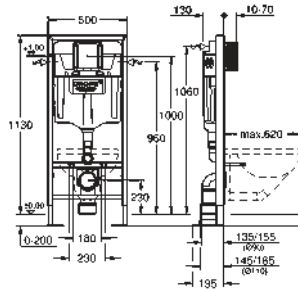

GROHE RAPID SL FREE-STANDING INSTALLATION

Ref. No.

Colour

Price netto (€)

38 584 001

chrome

408.00

**Rapid SL for WC
flushing cistern GD 2
1.13 m installation height**

for free-standing installation, for on-the-wall installations or studded walls
powder coated steel frame, self-supporting
for dry-cladding, completely pre-assembled
with fixed connections
lockable

fixing material

2 WC fixing bolts

fixing device for ceramic

WC ceramics with small bearing area (less than 205 mm)

require additional accessory 38 779 000

distance of fixing bolts 180/230 mm

outlet bend Ø 90 mm

depth adjustable

reducer Ø 90/110 mm

inlet and outlet connecting set

flushing cistern GD 2, 6 - 9 l

adjustment ex factory 6 l and 3 l

pneumatic discharge valve offering 3 modes of

operation: dual flush or start/stop or single flush

water supply from left/right or back

low noise (group I acc. to

German Noise Specification)

insulated against condensation

1/2" water supply connection including

integrated angle valve and push fit

flexible hose union

no tools required for the installation

of the inspection shaft incl. protection

during construction phase

for vertical or horizontal use

without accessories for on-the-wall installation

for mounting of small flush plates please order

revision shaft 40 911 000 (sold separately)