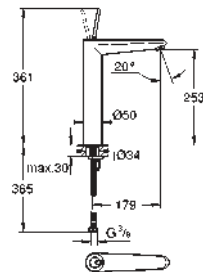

23 428 000 chrome 278.00
23 428 LS0 moon white/chrome 375.00

Eurodisc Joy
Single-lever basin mixer 1/2"
XL-Size
single hole installation
metal lever
for free-standing basins
GROHE FeatherControl Joystick cartridge
GROHE EcoJoy SpeedClean mousseur 5.7 l/min
GROHE StarLight chrome finish
GROHE QuickFix Plus installation system
smooth body
flexible connection hoses