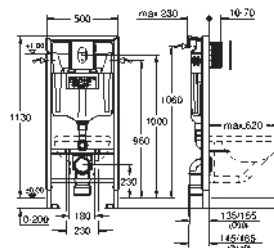

**Rapid SL 4-in-1 set for WC
flushing cistern GD 2**

1.13 m installation height

for on-the-wall installations or studded walls
powder coated steel frame, self-supporting
for dry-cladding, completely pre-assembled
with fixed connections
quick adjustment, lockable, fixing material
TÜV approved

2 WC fixing bolts, fixing device for ceramic
WC ceramics with small bearing area (less than 205 mm)
require additional accessory 38 779 000
distance of fixing bolts 180/230 mm
outlet bend Ø 90 mm, depth adjustable
reducer Ø 90/110 mm

**inlet and outlet connecting set
flushing cistern GD 2, 6 - 9 I**

adjustment ex factory 6 l and 3 l
pneumatic discharge valve offering 3 modes of
operation: dual flush or start/stop or single flush
water supply from left/right or back
low noise (group I acc. to
German Noise Specification)
insulated against condensation

1/2" water supply connection including
integrated angle valve and push fit
flexible hose union
no tools required for the installation
of the inspection shaft incl. protection
during construction phase
for vertical or horizontal use
accessories for on-the-wall installation

including wall plate Arena Cosmopolitan

vertical and horizontal installation
156 x 197 mm, chrome, made of ABS

GROHE StarLight chrome finish

WC set for noise protection