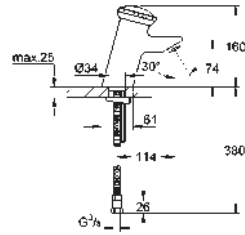

GROHE CONTROMIX

Ref. No. Colour Price netto (€)

36 109 000 chrome 483.00

Contromix Public
Self-closing basin mixer 1/2"
with mixing device
GROHE StarLight chrome finish
economy stop function
temperature limiter
flow time adjustable
5-40 sec.
flexible connection hoses
non-return valve
dirt strainer
min. recommended pressure 1.2 bar