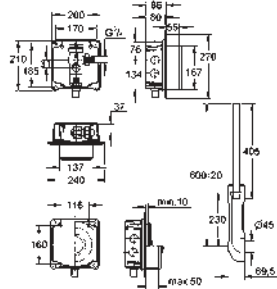

GROHE WC FLUSH VALVES

Ref. No.

Colour

Price netto (€)

37 153 000

chrome

261.00

Flush valve for WC
concealed installation
3/4"

stop valve
6 l flush

flow pressure range from 1.2 - 5.0 bar
with flow rate adjustment
box for concealed installation with
flush elbow
flush pipe adjustable in length
without wall plate/actuation
low noise (group I acc. to
German Noise Specification)