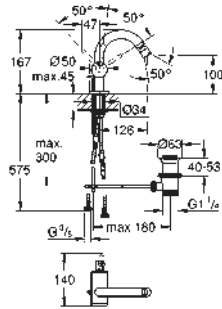

new

32 108 003 chrome *
32 108 DC3 supersteel *
32 108 AL3 brushed hard graphite *

Atrio
Single-lever bidet mixer 1/2"
M-Size
single hole installation
GROHE SilkMove 28 mm ceramic cartridge
GROHE StarLight chrome finish
rapid installation system
tubular C-spout with ball-joint mousseur
pop-up waste set 1 1/4"
flexible connection hoses