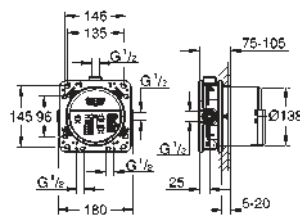

35 600 000	chrome	66.00

GROHE Rapido SmartBox
Universal rough-in box, 1/2"
3 outlets 1/2"
2 inlets below, 1/2"
installation depth 75-105 mm
connection unit in DR brass
pre-mounted flushing plug
stable build-in box and protective cover
fixation options for solid walls and dry
cladding
gasket
without set for final installation