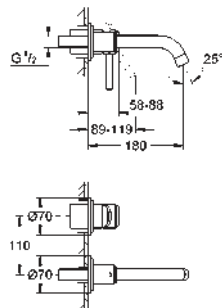

19 287 001 chrome 459.00

Atrio
Two-hole basin mixer
S-Size
wall mounted
without concealed body
set for final installation for 23 571 000
separate escutcheons Ø 70 mm
GROHE StarLight chrome finish
centre distance 110 mm
projection 180 mm

19 918 000 chrome 516.00
ditto, projection 220 mm