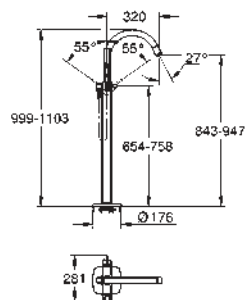

23 318 000	chrome	1,610.00
23 318 IG0	chrome/gold	2,090.00
23 318 GL0	cool sunrise	1,970.00
23 318 DA0	warm sunset	1,970.00
23 318 A00	hard graphite	1,970.00
23 318 AL0	brushed hard graphite	1,970.00

Grandera
Single-lever bath mixer 1/2", floor mounted
set for final installation for 45 984
without roughing-in set
GROHE SilkMove 46 mm ceramic cartridge
GROHE StarLight chrome finish
automatic diverter: bath/shower
spout with mousseur
projection 320 mm
with shower holder
Grandera hand shower 7,6 l
Silverflex shower hose 1250 mm
protected against backflow