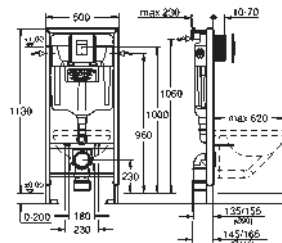

38 827 000

chrome

378.00

Rapid SL 5-in-1 set for WC

flushing cistern GD 2

1.13 m installation height

for on-the-wall installations or studded walls

powder coated steel frame, self-supporting

for dry-cladding, completely pre-assembled

with fixed connections

quick adjustment, lockable

fixing material

TÜV approved

2 WC fixing bolts

fixing device for ceramic

WC ceramics with small bearing area (less than 205 mm)

require additional accessory 38 779 000

distance of fixing bolts 180/230 mm

outlet bend Ø 90 mm

depth adjustable

reducer Ø 90/110 mm

inlet and outlet connecting set

flushing cistern GD 2, 6 - 9 I

adjustment ex factory 6 l and 3 l

pneumatic discharge valve offering 3 modes of

operation: dual flush or start/stop or single flush

water supply from left/right or back

low noise (group I acc. to

German Noise Specification)

insulated against condensation

1/2" water supply connection including

integrated angle valve and push fit

flexible hose union

no tools required for the installation

of the inspection shaft incl. protection

during construction phase

for vertical or horizontal use

accessories for on-the-wall installation

with **GROHE Fresh** retrofit set

for chlorine-free tabs only

including wall plate Skate Cosmopolitan

vertical and horizontal installation

156 x 197 mm, chrome

made of ABS

GROHE StarLight chrome finish

WC set for noise protection