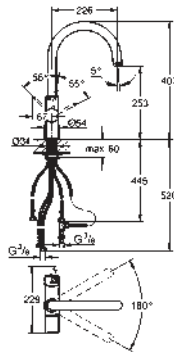

GROHE Blue Single-lever sink mixer 1/2" Bi-Flow
C-spout
single hole installation
GROHE SilkMove 46 mm ceramic cartridge
GROHE StarLight chrome finish
metal lever
adjustable flow rate limiter
swivel tubular spout
separate inner water ways for filtered and non-filtered water
with integrated drinking water outlet
with ceramic headpart to shut off drinking water
mousseur
flexible connection hoses
filter for drinking water not included in delivery
this product contains built-in LED lamps, which cannot be changed: energy efficiency class: A+

31 299 001 chrome 727.00
31 299 DC1 supersteel 858.00