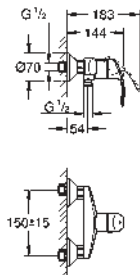

33 555 002 chrome 97.00

Eurosmart
Single-lever shower mixer 1/2"
wall mounted
metal lever
GROHE SilkMove 35 mm ceramic cartridge
with temperature limiter
GROHE StarLight chrome finish
adjustable flow rate limiter
shower bottom outlet 1/2"
with integrated non return-valve
S-unions
metal wall escutcheons
protected against backflow