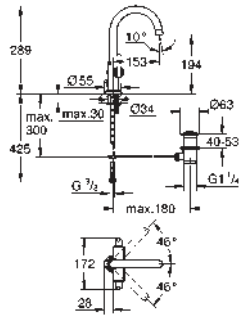

21 022 000

chrome

459.00

Atrio
One-hole basin mixer, 1/2"
L-Size

ceramic headparts 1/2", 90°
GROHE StarLight chrome finish
rapid installation system
swivel tubular spout
with mousseur and stop limiter
pop-up waste set 1 1/4"
flexible connection hoses
with Jota handle