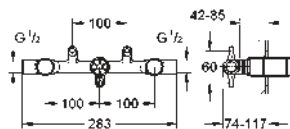

29 025 000	chrome	232.00

Two-handle basin mixer
concealed body, 1/2"
for 3-hole wash-basin mixer
wall installation
without finishing trim set
Installation depth 43 - 85 mm
DR-brass
installation device