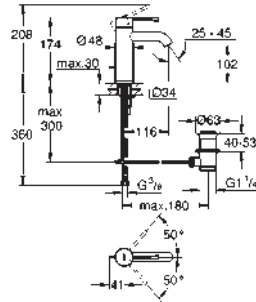

GROHE ESSENCE

Ref. No. Colour Price netto (€)

23 589 001	chrome	147.00
23 589 DC1	supersteel	201.00
23 589 BE1	polished nickel	188.00
23 589 EN1	brushed nickel	188.00
23 589 GL1	cool sunrise	188.00
23 589 GN1	brushed cool sunrise	188.00
23 589 DA1	warm sunset	188.00
23 589 DL1	brushed warm sunset	188.00
23 589 A01	hard graphite	188.00
23 589 AL1	brushed hard graphite	188.00

Essence
Single-lever basin mixer 1/2"
S-Size
single hole installation
metal lever
GROHE SilkMove 28 mm ceramic cartridge
with temperature limiter
GROHE StarLight chrome finish
GROHE EcoJoy mousseur 5.7 l/min
GROHE AquaGuide adjustable mousseur
GROHE QuickFix Plus installation system
pop-up waste set 1 1/4"
flexible connection hoses