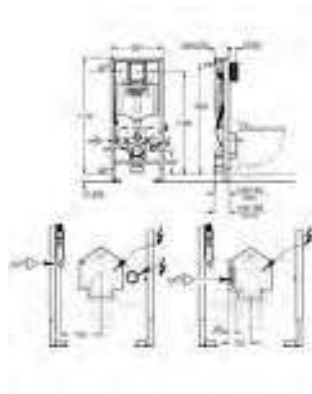

39 112 001 chrome 260.00

Rapid SL for GROHE Sensia shower WCs
flushing cistern GD 2 with connections for GROHE Sensia shower toilets (Sensia IGS/Sensia Arena)

1.13 m installation height

for on-the-wall installations or studded walls
powder coated steel frame, self-supporting
for dry-cladding, completely pre-assembled
with fixed connections
quick adjustment, lockable

fixing material
TUV approved
2 WC fixing bolts
fixing device for ceramic
distance of fixing bolts 180/230 mm
PP outlet bend Ø 90 mm

depth adjustable
reducer Ø 90/110 mm
inlet and outlet connecting set

flushing cistern GD 2, 6 - 9 l

adjustment ex factory 6 l and 3 l
pneumatic discharge valve offering 3 modes of operation: dual flush or start/stop or single flush
water supply from back
low noise (group I acc. to German Noise Specification)
insulated against condensation
1/2" water supply connection including integrated angle valve and push fit flexible hose union

no tools required for the installation
of the inspection shaft incl. protection during construction phase
for vertical or horizontal use
2 wall brackets with fixing material
universal water connection for shower toilets Sensia Arena and Sensia IGS
concealed socket for mains supply
positioning help for electrical connection
for mounting of small flush plates please order revision shaft 40 911 000 (sold separately)

46 884 000 chrome 91.00