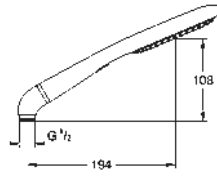

GROHE RAINSHOWER ECO

Ref. No.

Colour

Price netto (€)

27 274 000

chrome

112.00

Rainshower Eco 120
Hand shower 2 sprays

Rain, SmartRain

eco function (reduction of flow rate)
elbow adapter for the combination of
hand showers with shower sets

GROHE StarLight chrome finish

GROHE DreamSpray perfect spray pattern

SpeedClean anti-lime system

Inner WaterGuide for a longer life

suitable for instantaneous heater

min. recommended pressure 1.0 bar