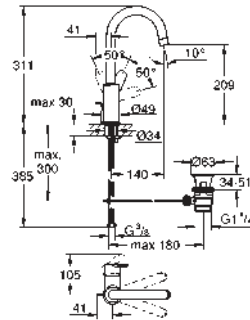

23 760 000 **chrome** **91.00**

BauEdge
Single-lever basin mixer 1/2"
L-Size
single hole installation
metal lever
GROHE Longlife 28 mm ceramic cartridge
GROHE StarLight chrome finish
GROHE EcoJoy mousseur 5.7 l/min
rapid installation system
swivel tubular spout
plastic pop-up waste set 1 1/4"
flexible connection hoses