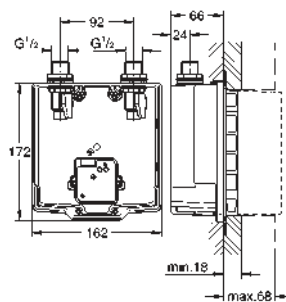

36 315 000

chrome

460.00

ditto, projection 170 mm

36 339 000

chrome

200.00

**Eurosmart Cosmopolitan E
Concealed mounting box
with mixture**