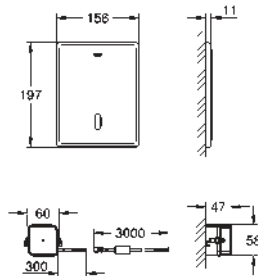

Tectron Skate Bluetooth
Infra-red electronic for WC
for flushing cistern GD 2
with transformer 100-240 V AC, 50-60 Hz, 6.75 V DC
with infrared sensor and Bluetooth module for
bi-directional communication for monitoring,
configuration and service purpose
front plate 156 x 197 mm
servo motor
with Bluetooth 4.0* for wireless data communication
for Apple** and Android devices
Bluetooth range (max. 10 m) varies depending on used
materials and walls between transmitter and receiver
monitoring
password protected products
app detects all Bluetooth products in range
auto flush cycles and timing last auto flush
usage per day / 30 days
configuration
detection range and shut off delay
auto flush
cleaning mode
2 on/off timers
identification by name
service
send and save 3 profiles
reset to factory or user settings
hard and software version
CE approved

37 504 000

chrome

1,000.00