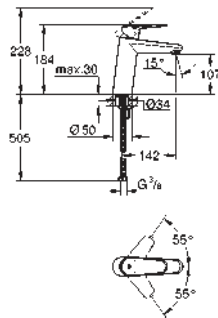

23 449 002 chrome 176.00

Eurodisc Cosmopolitan
Single-lever basin mixer 1/2"
M-Size
single hole installation
metal lever
GROHE SilkMove 35 mm ceramic cartridge
adjustable flow rate limiter
adjustable minimum flow rate
approx. 2.5 l/min
GROHE StarLight chrome finish
GROHE EcoJoy mousseur 5.7 l/min
GROHE QuickFix installation system
smooth body
flexible connection hoses
min. recommended pressure 1.0 bar