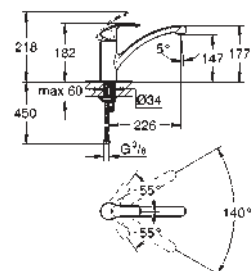

33 281 002 chrome 113.00
33 281 DC2 supersteel 136.00

Eurosmart
Single-lever sink mixer 1/2"
low spout
single hole installation
GROHE StarLight finish
GROHE SilkMove 35 mm ceramic cartridge
integrated temperature limiter
adjustable flow rate limiter
swivel cast spout
swivel area 140°
separate inner water ways – lead and nickel free
mousseur with coin slot for tool free replacement
flexible connection hoses
rapid installation system
min. recommended pressure 1.0 bar

33 281 20E chrome 113.00
ditto, with GROHE EcoJoy 5.7 l/min. flow limiter