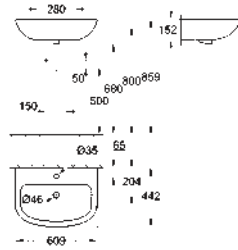

39 421 000

alpine white

36.99

**Bau Ceramic
Wash basin 60**
wall hung
1 hole punched
with overflow
609 x 442 mm
vitreous china
18 pieces per pallet

new