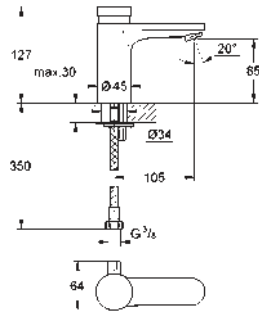

GROHE EUROSMART COSMOPOLITAN T

Ref. No.

Colour

Price netto (€)

36 317 000

chrome

274.00

Eurosmart Cosmopolitan T
Self-closing basin mixer with mixing device
and adjustable temperature limiter

GROHE StarLight chrome finish
3 adjustable flow times: short - medium - long
(factory setting: short), approx. 7, 15, 30 sec
(pressure dependent)
pressure range 0.5 to 6 bar
2 flexible hoses
non-return valve
dirt strainers,

36 318 000

chrome

298.00

ditto, with pop-up waste set 1 1/4"