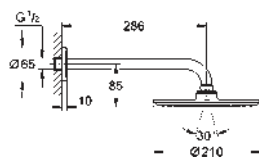

Rainshower Cosmopolitan 210
Head shower set 286 mm, 1 spray

consisting of:

metal head shower Rainshower Cosmopolitan 210 (28 368 000)

1 spray:

Rain

Shower arm Rainshower 286 mm (28 576 000)

GROHE DreamSpray perfect spray pattern

GROHE StarLight chrome finish

SpeedClean anti-lime system

suitable for instantaneous heater
starting at 0.5 bar flow pressure

26 053 000

chrome

361.00