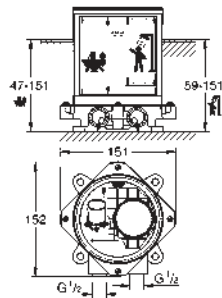

29 086 000 **chrome** *

Rough-in set 1/2"
for floor-mounted tub spouts and mixers without finishing trim set
installation plate with 360° horizontal and 3° vertical adjustment
installation depth 47-151 mm
depth compensation 104 mm
two 1/2" female connections (hot/cold supplies)
flushing plug