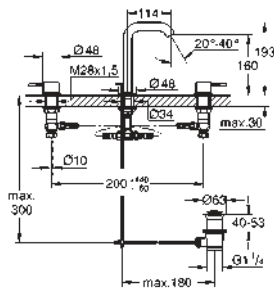

20 296 001	chrome	253.00

Essence
Three-hole basin mixer 1/2"
M-Size
metal lever
ceramic headparts 1/2", 90°
GROHE StarLight chrome finish
GROHE EcoJoy mousseur 5.7 l/min
GROHE AquaGuide adjustable mousseur
spout with mousseur
pop-up waste set 1 1/4"
pressure-proof, flexible connection hoses
between spout and side valves
union nut 1/2" x 10.5 mm