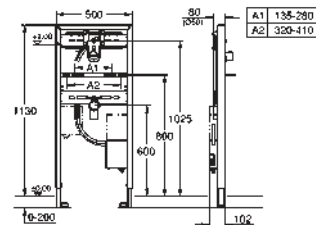

38 748 002

chrome

437.00

Rapid SL for wash basin

for wall mounted fittings
with roughing-in set for infra-red electronic
Europlus E 36 042 SD0, Essence E 36 447 000
and Eurocube E 36 442 000

1.13 m installation height

for on-the-wall installations or studded walls
powder coated steel frame, self-supporting
for dry-cladding, completely pre-assembled
quick adjustment, lockable
fixing material
wash basin fixing bolts M10 with
fixing device for ceramic
variable distance of fixing bolts
HT-outlet bend Ø 50 mm
seal Ø 32 mm
pre-mounted roughing-in set
with protecting block
fire-proof pipe for laying electronic cables
installation box with water group, stop valve and flush elbow
connection with noise protected fitting holder 1/2"
connecting box for mains supply 230 V
CE approved
for installation with pre-mixed or cold water
without accessories for on-the-wall installation