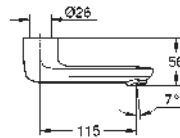

Cast swivel spout
length 115 mm
swivelling (180 or 90°) and lockable
laminar flow straightener 9 l/min.
GROHE StarLight finish

13 380 000 chrome 100.00
ditto, length 175 mm

SPECIAL FITTINGS