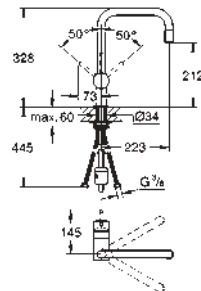

Minta
Single-lever sink mixer 1/2"
U - spout
single hole installation
GROHE StarLight finish
GROHE SilkMove 46 mm ceramic cartridge
pull out mousseur
adjustable flow rate limiter
swivel tubular spout, swivel area 360°
integrated non-return valves
protected against backflow
flexible connection hoses
rapid installation system
min. recommended pressure 1.0 bar

32 322 000
32 322 DC0

chrome
supersteel

274.00
359.00