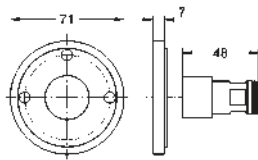

Retro-fit

Compensation disc

for GROHE retrofit shower system 26 190 000

GROHE StarLight chrome finish