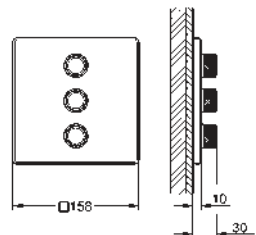

Grotherm SmartControl
Triple volume control trim
set for final installation for
GROHE Rapido SmartBox 35 600 000/35 601 000
metal wall escutcheon with **GROHE QuickFix**
(covered escutcheon and shaft sealing, covered
fixing), retroactively 6° adjustable
10 mm thin profile escutcheon
GROHE StarLight chrome finish
GROHE SmartControl push for ON-OFF, turn for
volume adjustment from EcoJoy to full flow, exchangeable symbols
multiple outlets can be run simultaneously
without roughing-in-set
flow performance:
outlet D = 28 l/min
outlet E = 28 l/min
outlet A = 28 l/min
outlet D+E+A = 65 l/min
optional flow reducer for CALGreen compliance included

29 153 LS0 moon white 548.00