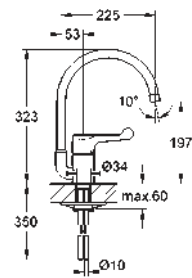

33 912 000

chrome

277.00

Euroeco Special
Single-lever sink mixer 1/2"
single hole installation
GROHE StarLight chrome finish
ceramic cartridge
adjustable flow rate limiter
adjustable temperature limiter
laminar flow straightener 9 l/min.
swivel tubular spout
metal lever
lever length 120 mm
temperature limiter
Attention: old product