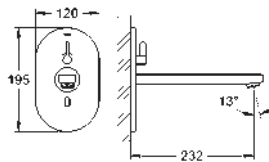

36 376 000

chrome

466.00

**Eurosmart Cosmopolitan E
Infra-red electronic basin mixer with mixing device
and adjustable temperature limiter**

with infrared sensor for bi-directional communication
for monitoring, configuration and service purpose
with transformer 100-230 V AC, 50-60 Hz, 6 V DC
GROHE StarLight finish
GROHE EcoJoy technology for less water and perfect flow
laminar flow straightener 9 l/min.
chrome escutcheon
chrome spout
projection 232 mm
7 pre-set programs:
auto flush
thermal disinfection
cleaning mode
additional functions and precise settings
by remote control 36 407
set for final installation for concealed
fitting box
36 339 000
CE approved
acoustic group I in accordance with DIN 4109
min. recommended pressure 1.0 bar

36 315 000

chrome

460.00

ditto, projection 170 mm