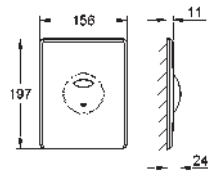

38 862 000	chrome	65.00
38 862 SH0	alpine white	58.00
38 862 P00	matt chrome	65.00
38 862 SD0	stainless steel	121.00

Skate
Wall plate
for dual flush or start & stop actuation
for pneumatic discharge valve AV1
vertical and horizontal installation
156 x 197 mm
made of ABS
GROHE StarLight chrome finish
GROHE EcoJoy technology for less water and perfect flow