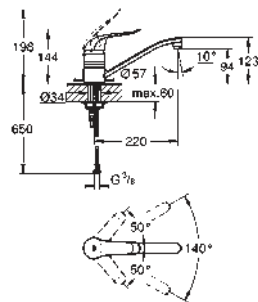

32 787 000

chrome

151.00

Euroeco Special
Single-lever sink mixer 1/2"
single hole installation
GROHE StarLight finish
GROHE SilkMove 46 mm ceramic cartridge
adjustable flow rate limiter
adjustable temperature limiter
laminar flow straightener 9 l/min.
swivel tubular spout
lever length 120 mm
flexible connection hoses