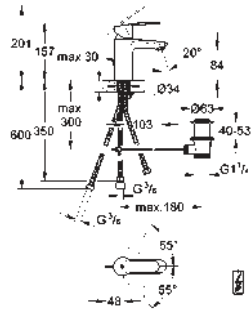

33 561 002

chrome

151.00

Eurostyle Cosmopolitan

Single-lever basin mixer 1/2"

S-Size

single hole installation

metal lever

GROHE SilkMove 35 mm ceramic cartridge

adjustable flow rate limiter

adjustable minimum flow rate

approx. 2.5 l/min

GROHE StarLight chrome finish

GROHE QuickFix installation system

with centering support

flow straightener

pop-up waste set 1 1/4"

flexible connection hoses

for open water heater

optional temperature limiter ref. no. 46 375 000

acoustic group I in accordance with DIN 4109