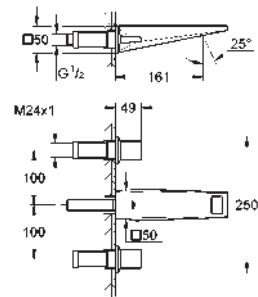

20 346 000	chrome	725.00

Allure Brilliant
Three-hole basin mixer 1/2"
S-Size
wall mounted
without concealed body
set for final installation for
29 025 000
valves hot/cold with ceramic headparts 1/2" - 90°
GROHE StarLight chrome finish
GROHE EcoJoy 5.0 l/min. flow limiter
projection 161 mm
min. recommended pressure 1.0 bar

20 348 000	chrome	770.00
ditto, projection 210 mm