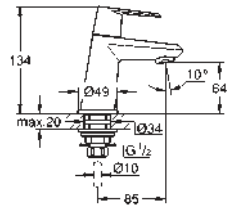

GROHE EURODISC COSMOPOLITAN

Ref. No. Colour Price netto (€)

23 051 002 **chrome** 100.00

Eurodisc Cosmopolitan
Pillar tap
XS-Size
single hole installation
metal lever
ceramic headpart 1/2", 90°
GROHE StarLight chrome finish
GROHE EcoJoy SpeedClean mousseur 5.7 l/min
union nut 1/2" x 10.5 mm
min. recommended pressure 1.0 bar
acoustic group I in accordance with DIN 4109