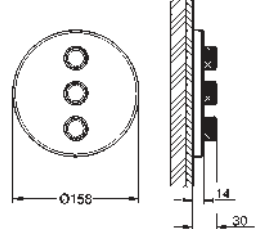

Grotherm SmartControl
Triple volume control trim
set for final installation for
GROHE Rapido SmartBox 35 600 000/35 601 000
metal wall escutcheon with **GROHE QuickFix**
(covered escutcheon and shaft sealing, covered
fixing), retroactively 6° adjustable
10 mm thin profile escutcheon
GROHE StarLight finish
GROHE SmartControl push for ON-OFF, turn for
volume adjustment from EcoJoy to full flow, exchangeable symbols
multiple outlets can be run simultaneously
cover plate in moon white acrylic glass
without roughing-in-set
flow performance:
outlet D = 28 l/min
outlet E = 28 l/min
outlet A = 28 l/min
outlet D+E+A = 65 l/min
optional flow reducer for CALGreen compliance included

new