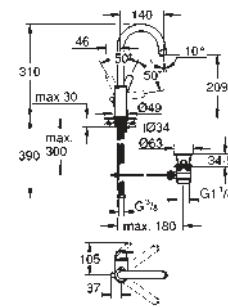

23 753 000 **chrome** **91.00**
BauFlow
Single-lever basin mixer 1/2"
L-Size
single hole installation
metal lever
GROHE Longlife 28 mm ceramic cartridge
GROHE StarLight chrome finish
GROHE EcoJoy mousseur 5.7 l/min
rapid installation system
swivel tubular spout
plastic pop-up waste set 1 1/4"
flexible connection hoses