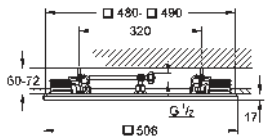

GROHE HEAD AND SIDE SHOWERS

Ref. No. Colour Price netto (€)

26 373 001 chrome 19,100.00

Rainshower F-Series 40" AquaSymphony
Ceiling shower 6+ sprays with light
1016 mm x 762 mm x 145 mm
metal
minimum flow rate 25 l/min
min. recommended pressure 3.0 bar
1 x AquaCurtain
1 x Pure XL spray
1 x 2 cold mist spray
2 x GROHE PureRain spray 400 x 190 mm
2 x XL Waterfall (separately controlled)
1 x 4 Bokoma Spray with adjustment angle 20° and combinations
full spectrum LED: soft light with changing rainbow colours
individually adjustable: permanent lighting with colour selection
power supply for light 12 V DC
CE approved
SpeedClean anti-lime system
GROHE DreamSpray perfect spray pattern
GROHE StarLight finish

requires rough-in set (26 376 001), F-digital Deluxe base unit box (26 376 000), Bluetooth unit (36 371 000) and various cable connections – all to be ordered separately due to individualised installation

The ceiling construction must be appropriate for the static requirement of the product (total product weight > 70 kg). Ceiling shower has to be controlled by 8 outlets + 1 hand shower outlet and the performance of the waste must be of sufficient size (> 100 l/min). For detailed planning please see separate planning & installation guide before start.

recommendation: configuration with Grohtherm F or Grohtherm SmartControl

26 376 001 chrome 1,810.00

Rainshower F-Series 40"
Roughing-in set
for use with Rainshower F-Series 40" AquaSymphony ceiling shower
1000 mm x 745 mm x 152 mm
min. installation depth: 167 mm
waterways: brass
1/2" connections