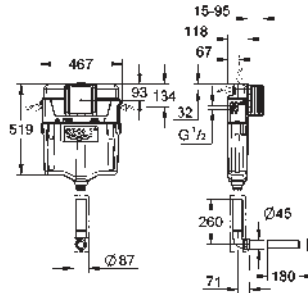

GROHE FLUSHING CISTERNS

Ref. No.

Colour

Price netto (€)

38 987 000

chrome

*

Flushing cistern GD 2

6 l flush

adjustment ex factory 6 l and 3 l

pneumatic discharge valve offering 3 modes of

operation: dual flush or start/stop or single flush

water supply from left/right/back or top

low noise (group I acc. to

German Noise Specification)

insulated against condensation

1/2" water supply connection including

integrated angle valve and push fit

flexible hose union

no tools required for the installation

of the inspection shaft incl. protection

during construction phase

for vertical or horizontal use

flush pipe insulated against condensation

fixing brackets

without wall plate/actuation

GROHE EcoJoy technology for less water and perfect flow

with inlet pipe and connector

for mounting of small flush plates please order

revision shaft 40 911 000 (sold separately)