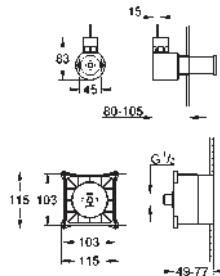

**GROHE F-digital Deluxe
Rough-in set steam generator**

for use with steam module (36 362 000 or 27 934 000)

consisting of:

- 1 rough-in box for steam outlet (115 x 115 x 49-77 mm)
- 1 rough-in box for temperature sensor (58 x 83 x 80-105 mm)
- 1 cable extension temperature sensor, 5 m
- 1 cable extension steam generator, 5 m

14 015 000

chrome

*