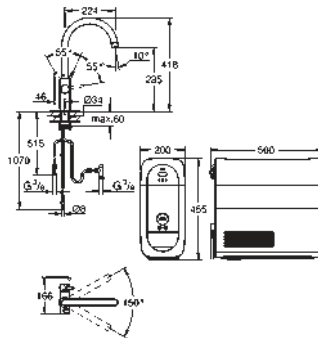

C-spout
push buttons for 3 types of filtered and chilled table water
still, medium, sparkling

GROHE StarLight finish
GROHE SilkMove 28 mm ceramic cartridge
swivel tubular spout

swivel area 150°
separate inner water ways for filtered
and non-filtered water
flexible connection hoses

GROHE Blue Home cooler
delivers 3 liters of chilled water per hour
180 Watt cooling unit, 230 V, 50 Hz
type of protection IP 21
CE approved

adjustable for GROHE Blue filter S-Size, GROHE Blue activated
carbon filter and GROHE Blue magnesium+ filter

GROHE Blue filter S-Size, filter head with
flexible water hardness adjustment
for regions with water hardness of more than 9° dKH
for regions with water hardness below 9° dKH please
order activated carbon filter 40 547 001
GROHE Blue 425 g CO₂ bottle