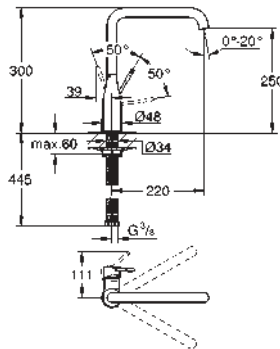

30 269 000 chrome 247.00
30 269 DC0 supersteel 334.00
30 269 BE0 polished nickel 316.00
30 269 EN0 brushed nickel 316.00
30 269 GL0 cool sunrise 316.00
30 269 GN0 brushed cool sunrise 316.00
30 269 DA0 warm sunset 316.00
30 269 DL0 brushed warm sunset 316.00
30 269 A00 hard graphite 316.00
30 269 AL0 brushed hard graphite 316.00

Essence
Single-lever sink mixer 1/2"
high spout
single hole installation
GROHE StarLight chrome finish
GROHE SilkMove 28 mm ceramic cartridge
mousseur
swivel tubular spout
adjustable swivel area 0° / 150° / 360°
flexible connection hoses
rapid installation system
integrated temperature limiter
min. recommended pressure 1.0 bar