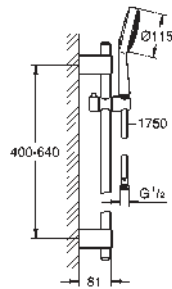

27 734 000 chrome 208.00
ditto, 900 mm

27 753 000 chrome 191.00

**Power&Soul Cosmopolitan 115
Shower rail set 2 sprays**

consisting of:
Hand shower Power&Soul Cosmopolitan 115 (27 661 000)
shower rail, 600 mm (27 784 000)
with wall holders made of metal
Silverflex shower hose 1750 mm (28 388 000)
GROHE DreamSpray perfect spray pattern
GROHE StarLight chrome finish
GROHE QuickFix Plus adjustable distance between brackets
for adaption to existing drilling holes
SpeedClean anti-lime system
Inner WaterGuide for a longer life
Twistfree to prevent hose from twisting
suitable for instantaneous heater
min. recommended pressure 1.0 bar