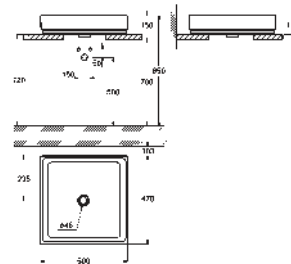

new

39 481 00H

alpine white

*

Cube Ceramic Vessel basin 50
without overflow
500 x 470 mm
including fixation set
fine fire clay
PureGuard anti stick coating and anti bacterial glazing

new

39 482 00H

alpine white