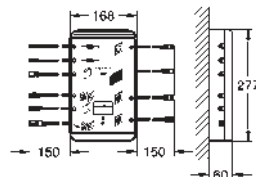

GROHE F-digital Deluxe

Base unit box 4.0 Bluetooth F-Series 40" (BCU V4.0)

to control LightCurtain of Rainshower F-Series 40" AquaSymphony ceiling shower
additional light, sound and steam modules can be connected and controlled

consisting of:

- 2 plug connections, each for one pair of sound modules (36 360 000)
- 1 plug connection for one pair of light modules (36 359 000)
- 1 plug connection LightCurtain for Rainshower F-Series 40" AquaSymphony (26 373 000)
- 2 plug connections for steam module (36 362 000 or 36 368 000), including 1 connection for steam generator and 1 connection for temperature sensor
- 2 plug connections for power supply (per power supply max. 4 devices light/sound)
- 2 plug connections for Bluetooth unit (supply voltage and data line)

CE approved

must be accessible for service
optional: the base unit box can be placed into extra equipment 36 367 000
component has to be ordered separately