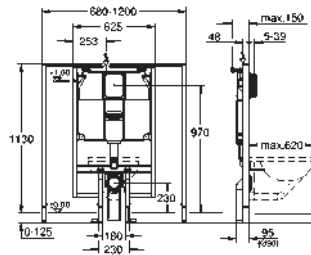

Rapid SL for WC

for small, narrow bathrooms
flushing cistern 80 mm

1.13 m installation height

variable element width 0.70 – 1.20 m

for on-the-wall installation

powder coated steel frame, self-supporting

for dry-cladding, completely pre-assembled

with fixed connections

quick adjustment, lockable

fixing material

TÜV approved

2 WC fixing bolts

fixing device for ceramic

distance of fixing bolts 180/230 mm

outlet bend Ø 90 mm

depth adjustable

reducer Ø 90/110 mm

inlet and outlet connecting set

flushing cistern 80 mm, 6 - 9 l

adjustment ex factory 6 l and 3 l

pneumatic discharge valve offering 3 modes of

operation: dual flush or start/stop or single flush

water supply from top

low noise (group I acc. to

German Noise Specification)

insulated against condensation

water supply 1/2" and push fit flexible hose union

no tools required for the installation

of the inspection shaft incl. protection

during construction phase

for vertical use

accessories for on-the-wall installation

GROHE EcoJoy technology for less water and perfect flow

remember Scandinavian adapter 38 338 000