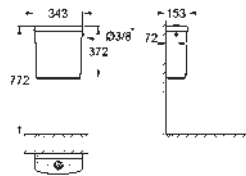

39 494 000

alpine white

*

Bau Ceramic
Exposed flushing cistern
side inlet
including flushing set
vitreous china
24 pieces per pallet

new