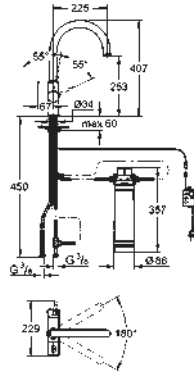

GROHE BLUE PURE

Ref. No. Colour Price netto (€)

33 249 001 chrome 727.00
33 249 DC1 supersteel 858.00

GROHE Blue Pure Starter Kit
consisting of:
GROHE Blue single-lever sink mixer with filter function
single hole installation
C-spout
separate handle for filtered water
headpart 1/2"
GROHE StarLight finish
GROHE SilkMove 35 mm ceramic cartridge
adjustable flow rate limiter
swivel tubular spout
swivel area 180°
separate inner water ways for filtered and non-filtered water
flexible connection hoses
type of protection IP 21
main switching power supply 100 - 240 V AC
50/60 Hz with safety extra-low voltage (SELV)
6 V DC to filter change display unit
GROHE Blue size S filter, filter head with flexible adjustment
this product contains built-in LED lamps, which cannot be changed: energy efficiency class: A+

33 251 000 chrome 471.00