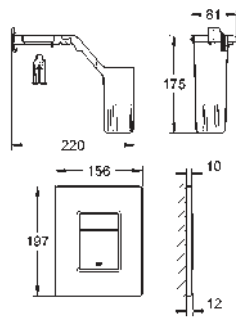

GROHE FRESH

Ref. No.

Colour

Price netto (€)

38 805 000

chrome

129.00

**Skate Cosmopolitan Set Fresh
Wall plate**

for dual flush or start & stop actuation
with **GROHE Fresh**

fixing frame with opening function
with box for support of aromatic tabs

for chlorine-free tabs only

for pneumatic discharge valve AV1

vertical and horizontal installation

156 x 197 mm

made of ABS

GROHE StarLight chrome finish

GROHE EcoJoy technology for less water and perfect flow