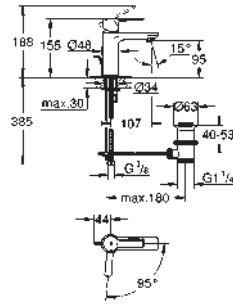

GROHE SILKMOVE ES

Ref. No.

Colour

Price netto (€)

23 790 001

chrome

177.00

Lineare
Single-lever basin mixer 1/2"
XS-Size
single hole installation
metal lever
GROHE SilkMove ES 28 mm ceramic cartridge
with energy saving function via cold start
with temperature limiter
GROHE StarLight chrome finish
GROHE EcoJoy SpeedClean mousseur 5.7 l/min
GROHE QuickFix Plus installation system
pop-up waste set 1 1/4"
flexible connection hoses