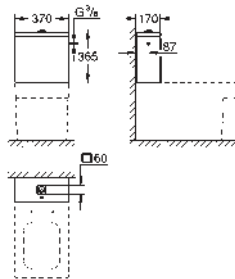

39 489 000

alpine white

*

**Cube Ceramic
Exposed flushing cistern for close coupled combination**

side inlet
including flushing set
including fixation set
vitreous china

new