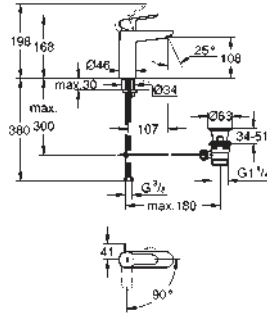

Ref. No. Colour Price netto (€)

23 759 000 **chrome** **80.00**

BauEdge
Single-lever basin mixer 1/2"
M-Size
single hole installation
metal lever
GROHE Longlife ES 28 mm ceramic cartridge
with energy saving function via cold start
GROHE StarLight chrome finish
GROHE EcoJoy mousseur 5.7 l/min
rapid installation system
plastic pop-up waste set 1 1/4"
flexible connection hoses