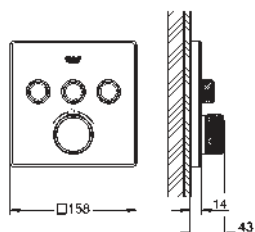

Grotherm SmartControl

Thermostat for concealed installation with 3 valves

set for final installation for
GROHE Rapido SmartBox 35 600 000
metal wall escutcheon with **GROHE QuickFix**
(covered escutcheon and shaft sealing, covered
fixing), retroactively 6° adjustable
GROHE StarLight finish
GROHE SmartControl push for ON-OFF, turn for
volume adjustment from EcoJoy to full flow
exchangeable symbols
GROHE TurboStat compact cartridge
with wax thermoelement
GROHE SafeStop at 38°C
GROHE SafeStop Plus optional temperature limiter at 43°C included
built-in non return valves and dirt strainers
multiple outlets can be run simultaneously
cover plate in moon white acrylic glass
without roughing-in-set
flow performance:
outlet A = 23 l/min
outlet B = 27 l/min
outlet C = 23 l/min

29 158 LSO

moon white

386.00