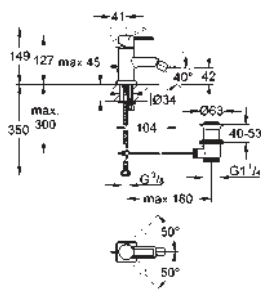

32 147 000 **chrome** **415.00**
Allure
Single-lever bidet mixer 1/2"
M-Size
single hole installation
GROHE SilkMove 28 mm ceramic cartridge
GROHE StarLight chrome finish
rapid installation system
ball-joint mousseur
pop-up waste set 1 1/4"
flexible connection hoses