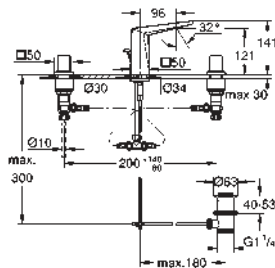

20 342 000	chrome	664.00

Allure Brilliant
Three-hole basin mixer 1/2"
S-Size
ceramic headparts 1/2", 90°
GROHE StarLight chrome finish
GROHE EcoJoy 5.0 l/min. flow limiter
low spout with integrated mousseur
pop-up waste set 1 1/4"
pressure-proof, flexible connection hoses
between spout and side valves
min. recommended pressure 1.0 bar