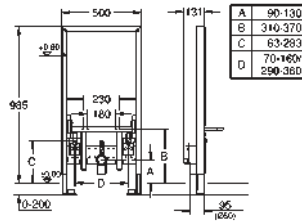

GROHE RAPID SL FOR WASH BASIN AND BIDET

Ref. No.

Colour

Price netto (€)

38 545 000

chrome

301.00

Rapid SL for bidet

1.00 m installation height

powder coated steel frame, self-supporting
for on-the-wall installations or studed walls
pre-assembled
height adjustable fitting connections
quick adjustment, lockable
fixing material
TÜV approved
bidet fixing bolts
HT-outlet bend Ø 50 mm
seal Ø 32 mm
2 noise protected fitting connections 1/2"
fixing material for bidet

without accessories for on-the-wall installation