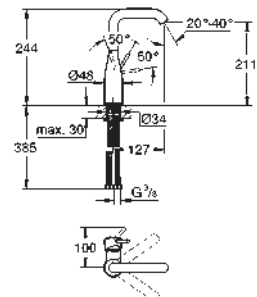

23 541 001 **chrome** 195.00

Essence
Single-lever basin mixer 1/2"
L-Size
single hole installation
metal lever
GROHE SilkMove 28 mm ceramic cartridge
with temperature limiter
GROHE StarLight chrome finish
GROHE EcoJoy mousseur 5.7 l/min
GROHE AquaGuide adjustable mousseur
GROHE QuickFix Plus installation system
swivel spout with mousseur and stop limiter
smooth body
flexible connection hoses
min. recommended pressure 1.0 bar