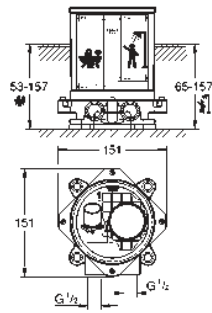

GROHE ATRIO

Ref. No.

Colour

Price netto (€)

45 984 001

chrome

433.00

Rough-in set 1/2"

for floor-mounted bath mixers/spouts and shower mixers
without finishing trim set
installation plate with 360° horizontal and
3° vertical adjustment
installation depth 53-157 mm for bath mixers/
spouts, depth compensation 104 mm
installation depth 65-157 mm for shower
mixers, depth compensation 92 mm
two 1/2" female connections (hot/cold supplies)
flushing plug
gasket
fixing material