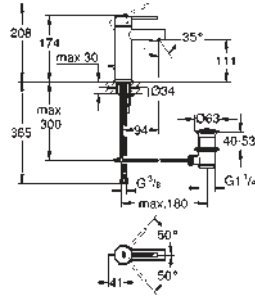

Ref. No.

Colour

Price netto (€)

32 898 001

chrome

147.00

Essence
Single-lever basin mixer 1/2"
S-Size

single hole installation
metal lever

GROHE SilkMove 28 mm ceramic cartridge
with temperature limiter

GROHE StarLight chrome finish

GROHE EcoJoy mousseur 5.7 l/min

GROHE QuickFix Plus installation system

pop-up waste set 1 1/4"

flexible connection hoses

min. recommended pressure 1.0 bar