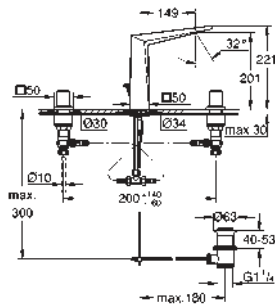

GROHE ALLURE BRILLIANT

Ref. No. Colour Price netto (€)

20 344 000	chrome	793.00
20 344 GL0	cool sunrise	984.00
20 344 DA0	warm sunset	984.00
20 344 A00	hard graphite	1,070.00
20 344 AL0	brushed hard graphite	1,000.00

Allure Brilliant
Three-hole basin mixer 1/2"
M-Size
ceramic headparts 1/2", 90°
GROHE StarLight chrome finish
GROHE EcoJoy 5.0 l/min. flow limiter
spout with integrated mousseur
pop-up waste set 1 1/4"
pressure-proof, flexible connection hoses
between spout and side valves
min. recommended pressure 1.0 bar