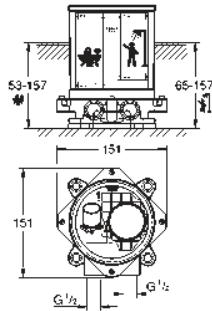

45 984 001	chrome	433.00

Rough-in set 1/2"

for floor-mounted bath mixers/spouts and shower mixers

without finishing trim set

installation plate with 360° horizontal and

3° vertical adjustment

installation depth 53-157 mm for bath mixers/

spouts, depth compensation 104 mm

installation depth 65-157 mm for shower

mixers, depth compensation 92 mm

two 1/2" female connections (hot/cold supplies)

flushing plug

gasket

fixing material