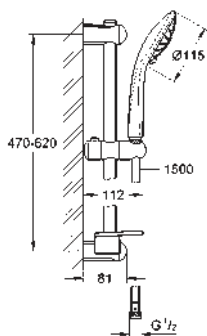

27 243 001 **chrome** 107.00
27 243 LS1 **moon white** 107.00

**Euphoria 110 Massage
Shower rail set 3 sprays**

consisting of:
hand shower Massage (27 239 000)
shower rail, 600 mm (27 499 000)
Silverflex shower hose 1750 mm (28 388 000)
GROHE EasyReach tray (27 596)
GROHE EcoJoy 9,5 l/min flow limiter
GROHE DreamSpray perfect spray pattern
GROHE SprayDimmer (Stepless flow rate reduction)
GROHE StarLight chrome finish
GROHE QuickFix (upper bracket adjustable for adaption to existing drilling holes)
SpeedClean anti-lime system
Inner WaterGuide for a longer life
Twistfree to prevent hose from twisting
suitable for instantaneous heater
min. recommended pressure 1.0 bar