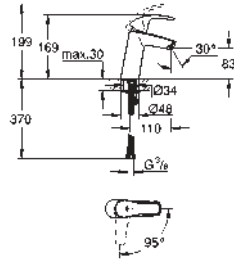

GROHE QuickFix rapid installation system

smooth body
flexible connection hoses

GROHE SILKMOVE ES

Ref. No.

Colour

Price netto (€)

23 395 10E

chrome