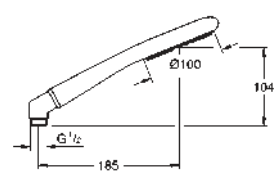

27 375 000 chrome 63.00

Rainshower Icon 100
Hand shower 1 spray
Rain
GROHE DreamSpray perfect spray pattern
GROHE StarLight chrome finish
SpeedClean anti-lime system
Inner WaterGuide for a longer life
suitable for instantaneous heater