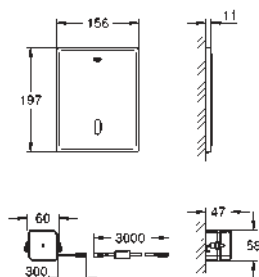

38 393 SD1

stainless steel

597.00

Tectron Skate

Infra-red electronic for WC flush valve

with transformer 100-230 V AC, 50-60 Hz, 6 V DC

concealed installation
front plate 156 x 197 mm

infra-red control
solenoid valve
7 pre-set programs:
CE approved