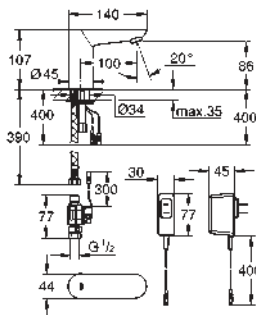

Euroeco Cosmopolitan E

Infra-red electronic basin tap 1/2" without mixing device

with infrared sensor for bi-directional communication for monitoring, configuration and service purpose for cold or premixed water

with plug transformer 100-230 V AC, 50-60 Hz, 6 V DC

GROHE EcoJoy mousseur 5.7 l/min

dirt strainer

external solenoid valve

rapid installation system

7 pre-set programs:

auto flush

thermal disinfection

cleaning mode

additional functions and precise settings

by remote control 36 407

CE approved