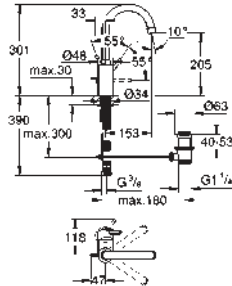

32 629 001 **chrome** **201.00**

Concetto
Single-lever basin mixer 1/2"
L-Size
single hole installation
metal lever
covered lever fixing
GROHE SilkMove 35 mm ceramic cartridge
adjustable flow rate limiter
GROHE StarLight chrome finish
GROHE QuickFix installation system
mousseur
swivel tubular spout with stop limiter
pop-up waste set 1 1/4"
flexible connection hoses
min. recommended pressure 1.0 bar
optional temperature limiter ref. no. 46 375 000