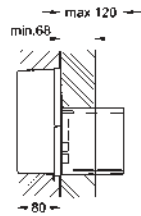

38 896 000 chrome 59.00

Extension-set, 50 mm
for Rapido U or Rapido UMB
shaft extension with fixing material