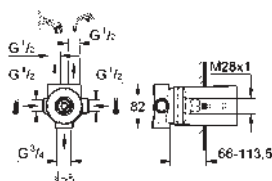

29 033 000 **chrome** **261.00**

5-way diverter
concealed body
wall installation
with ceramic sealing discs
connection cold and hot 1/2"
2 outlets 1/2"
1 bath outlet 3/4"
installation depth infinitely adjustable
66 - 113 mm
DR-brass
min. recommended pressure 1.0 bar