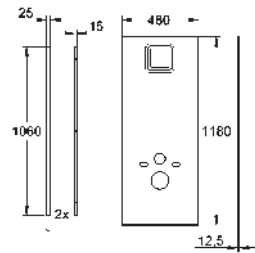

GROHE RAPID SL ACCESSORIES

Ref. No.

Colour

Price netto (€)

38 636 001

chrome

75.00

Rapid SL Cladding
for wall mounted WC
1.13 m installation height
gypsum fibre boards 1190 x 480 x 12.5 mm
with all cut-outs
self-tapping screws
2 zinc coated support angles with
fixing screws