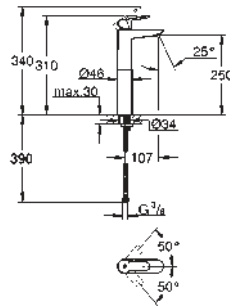

23 761 000 **chrome** **108.00**

BauEdge
Single-lever basin mixer 1/2"
XL-Size
single hole installation
for free-standing basins
metal lever
GROHE Longlife 28 mm ceramic cartridge
GROHE StarLight chrome finish
GROHE EcoJoy mousseur 5.7 l/min
rapid installation system
smooth body
flexible connection hoses