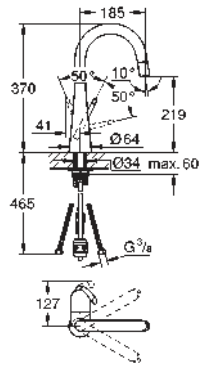

GROHE ZEDRA / ZEDRA TOUCH

Ref. No.

Colour

Price netto (€)

32 296 000
32 296 SD0

chrome
stainless steel

376.00
573.00

Zedra
Single-lever sink mixer 1/2"
single hole installation
GROHE StarLight finish
GROHE SilkMove 46 mm ceramic cartridge
flow strainer
pull-out laminar spray
diverter: laminar spray/**SpeedClean** shower jet
automatic return to laminar spray
adjustable flow rate limiter
swivel tubular spout
swivel area 360°
protected against backflow
flexible connection hoses
min. recommended pressure 1.0 bar