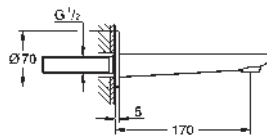

13 383 001 **chrome** *
13 383 DC1 **supersteel** *

Lineare
Bath spout
wall mounted
GROHE StarLight chrome finish
mousseur
male thread 1/2"
projection 170 mm