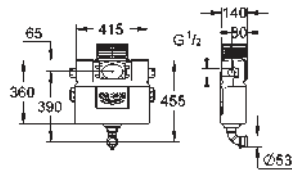

38 422 000

chrome

196.00

Flushing cistern for WC

6 l flush

concealed installation

0.82 m installation height

dual flush discharge valve, pneumatic

front or top actuation

water supply from left/right or top

low noise (group I acc. to

German Noise Specification)

insulated against condensation

415 x 410 x 360 mm

1/2" water supply connection

fixing brackets

flush pipe

Shortable inspection shaft incl. protection

during construction phase

without wall plate/actuation

GROHE EcoJoy technology for less water and perfect flow