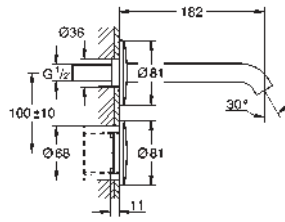

36 447 000

chrome

704.00

Essence E

Infra-red electronic wall basin tap without mixing device

with infrared sensor for bi-directional communication for monitoring, configuration and service purpose for cold or premixed water with transformer 100-230 V AC, 50-60 Hz, 6 V DC laminar spray regulator 5.0 l/min
7 pre-set programs:
auto flush
thermal disinfection
cleaning mode
additional functions and precise settings by remote control 36 407
set for final installation
for use with Rapid SL 38 748 002 or roughing-in set 36 264 001
CE approved
acoustic group I in accordance with DIN 4109
min. recommended pressure 1.0 bar