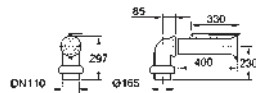

39 454 000

WC connection outlet
horizontal and vertical
length adjustable
60 to 105 mm from wall

chrome

*