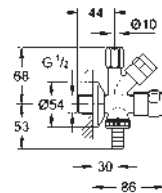

41 073 000 chrome 27.00

Original WAS combination service valve 1/2"

wall mounted
Cartridge headpart for closable
copper pipe connection
Grease chamber headpart 3/8" for closable
hose connection with non-return valve
protected against backflow
GROHE StarLight finish