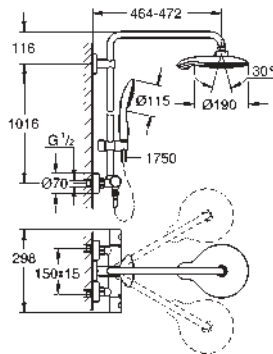

Euphoria Power&Soul System 190

Shower system with thermostat for wall mounting

consisting of:

horizontal swivable 450 mm shower arm
Grotherm 1000 Cosmopolitan exposed
thermostat with Aquadimmer function

allows change between:

head shower Power&Soul 190

4+ spray patterns:

GROHE Rain O², Rain, Bokoma Spray, Jet

with ball joint

rotation angle $\pm 15^\circ$

Hand shower Power&Soul 115 (27 671 000)

adjustable in height with gliding element (12 140 000)

Silverflex shower hose 1750 mm (28 388 000)

GROHE TurboStat compact cartridge

with wax thermoelement

GROHE SafeStop at 38°C

GROHE SafeStop Plus optional temperature limiter at 43°C included

GROHE DreamSpray perfect spray pattern

GROHE One-click showering

spray selection via push of a button

GROHE StarLight chrome finish

SpeedClean anti-lime system

Inner WaterGuide for a longer life

Twistfree to prevent hose from twisting

suitable for instantaneous heaters

from 18 kW/h

minimum flow rate 7 l/min.

min. recommended pressure 1.0 bar

optional upgrade: **GROHE EasyReach** tray (26 362)