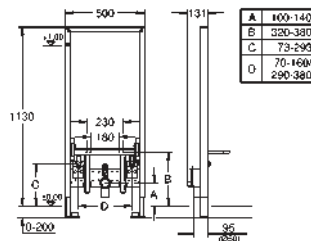

38 553 001

chrome

253.00

Rapid SL for bidet
1.13 m installation height

powder coated steel frame, self-supporting
for on-the-wall installations or studded walls
pre-assembled
height adjustable fitting connections
quick adjustment, lockable
fixing material
TÜV approved
bidet fixing bolts
HT-outlet bend Ø 50 mm
seal Ø 32 mm

2 noise protected fitting connections 1/2"
fixing material for bidet
without accessories for on-the-wall installation