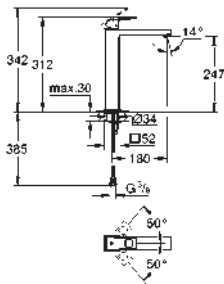

23 406 000 **chrome** **293.00**

Eurocube
Single-lever basin mixer 1/2"
XL-Size
single hole installation
metal lever
for free-standing basins
GROHE SilkMove 28 mm ceramic cartridge
temperature limiter
GROHE StarLight chrome finish
GROHE EcoJoy SpeedClean mousseur 5.7 l/min
GROHE QuickFix Plus installation system
smooth body
flexible connection hoses
min. recommended pressure 1.0 bar