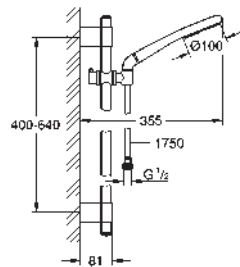

27 378 000

chrome

168.00

**Rainshower Icon 100
Shower rail set 1 spray**

consisting of:

hand shower Icon 100 (27 377 000)
shower rail, 600 mm (28 797 001)
Silverflex shower hose 1750 mm (28 388 000)
elbow adapter for the combination of
hand showers with shower sets

GROHE EcoJoy 9,5 l/min flow limiter
GROHE DreamSpray perfect spray pattern
GROHE StarLight chrome finish
GROHE QuickFix Plus adjustable distance between brackets
for adaption to existing drilling holes

SpeedClean anti-lime system
Inner WaterGuide for a longer life
Twistfree to prevent hose from twisting
suitable for instantaneous heater

27 379 000

chrome

181.00

ditto, 900 mm