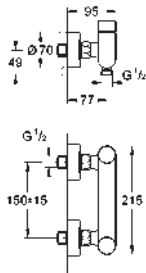

36 320 000

chrome

430.00

Eurosmart Cosmopolitan T
Self-closing shower mixer 1/2" with mixing device
and adjustable temperature limiter

wall mounted
GROHE StarLight chrome finish
mixing device with hot water stop-valve
hose connection G 1/2"
3 adjustable flow times: short - medium - long
(factory setting: medium), approx. 7, 15, 30 sec
(pressure dependent)
pressure range 0.5 to 6 bar
S-unions, non-return valve
dirt strainers