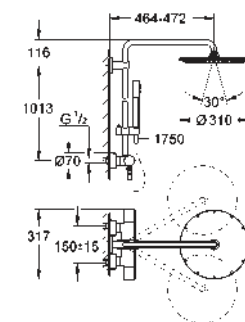

27 966 000

chrome

1,120.00

Rainshower System 310

Shower system with thermostat for wall mounting

consisting of:

horizontal swivable 450 mm shower arm

exposed thermostat with

Aquadimmer function

allows change between:

Rainshower Cosmopolitan 310 head shower (27 477 000)

with ball joint

rotation angle $\pm 15^\circ$

hand shower Sena (28 034 000)

adjustable in height with gliding element (12 140 000)

Silverflex shower hose 1750 mm (28 388 000)

GROHE TurboStat compact cartridge

with wax thermoelement

GROHE SafeStop at 38°C

GROHE SafeStop Plus optional temperature limiter at 43°C included

GROHE CoolTouch no risk of scalding

GROHE DreamSpray perfect spray pattern

GROHE StarLight chrome finish

SpeedClean anti-lime system

suitable for instantaneous heaters

from 18 kW/h

minimum flow rate 7 l/min.

min. recommended pressure 1.0 bar