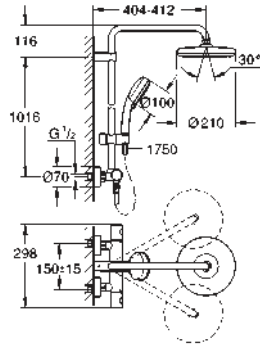

GROHE NEW TEMPESTA SYSTEM

Ref. No.

Colour

Price netto (€)

new

27 922 001

chrome

436.00

Tempesta Cosmopolitan System 210

Shower system with thermostat for wall mounting

consisting of:

horizontal swivable 390 mm shower arm

exposed thermostat with

Aquadimmer function

allows change between:

head shower Tempesta 210 (26 408)

spray pattern: Rain

with ball joint

rotation angle $\pm 15^\circ$

hand shower New Tempesta Cosmopolitan 100 (27 571 001)

2 spray patterns:

Rain, Jet

adjustable in height with gliding element

Rotaflex shower hose 1.750 mm 1/2" x 1/2" (28 410)

GROHE TurboStat compact cartridge

with wax thermoelement

GROHE SafeStop at 38°C

GROHE SafeStop Plus optional temperature limiter at 43°C included

GROHE DreamSpray perfect spray pattern

GROHE StarLight chrome finish

SpeedClean anti-lime system

Inner WaterGuide for a longer life

Twistfree to prevent hose from twisting

suitable for instantaneous heaters

from 18 kW/h

minimum flow rate 7 l/min.

min. recommended pressure 1.0 bar

optional upgrade: **GROHE EasyReach** tray (26 362)

27 922 000

chrome

526.00

New Tempesta Cosmopolitan 160

Shower system with thermostat for wall mounting

consisting of:

horizontal swivable 390 mm shower arm

exposed thermostat with

Aquadimmer function

allows change between:

head shower 1 spray (28 232 000)

Rain

with ball joint

rotation angle $\pm 15^\circ$

hand shower New Tempesta Cosmopolitan 100 (27 571 001)

2 spray patterns:

Rain, Jet

adjustable in height with gliding element

Silverflex shower hose 1750 mm (28 388 000)

GROHE TurboStat compact cartridge

with wax thermoelement

GROHE SafeStop at 38°C

GROHE SafeStop Plus optional temperature limiter at 43°C included

GROHE DreamSpray perfect spray pattern

GROHE StarLight chrome finish

SpeedClean anti-lime system

Inner WaterGuide for a longer life

Twistfree to prevent hose from twisting

suitable for instantaneous heaters

from 18 kW/h

minimum flow rate 7 l/min.

optional upgrade: **GROHE EasyReach** tray (26 362)