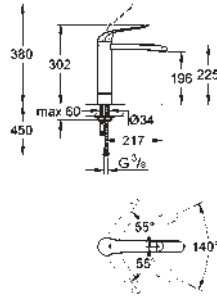

GROHE EUROECO SPECIAL

Ref. No. Colour Price netto (€)

30 208 000 chrome 243.00

Euroeco Special
Single-lever basin mixer 1/2"
single hole installation
high spout
302 mm
smooth body
GROHE StarLight chrome finish
GROHE SilkMove 35 mm ceramic cartridge
GROHE EcoJoy technology for less water and perfect flow
adjustable flow rate limiter
adjustable temperature limiter
laminar flow straightener 5.7 l/min.
swivel tubular spout
swivel area 140°
metal lever
lever length 170 mm
rapid installation system
flexible connection hoses
min. recommended pressure 1.0 bar