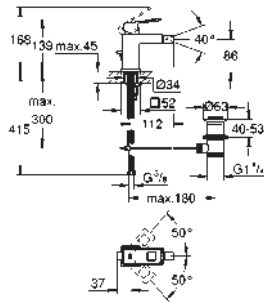

GROHE EUROCUBE

Ref. No. Colour Price netto (€)

23 138 000 chrome 209.00

Eurocube
Single-lever bidet mixer 1/2"
S-Size
single hole installation
metal lever
GROHE SilkMove 28 mm ceramic cartridge
temperature limiter
GROHE StarLight chrome finish
GROHE QuickFix Plus installation system
ball-joint mousseur
pop-up waste set 1 1/4"
flexible connection hoses