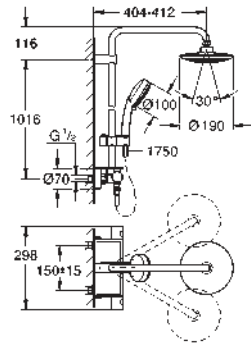

minimum flow rate 7 l/min.

min. recommended pressure 1.0 bar

optional upgrade: **GROHE EasyReach** tray (26 362)

GROHE EUPHORIA SYSTEM

Ref. No.

Colour

Price netto (€)

26 249 000