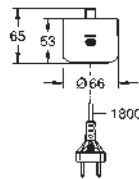

26 323 L00 white 12.49

Aquatunes
Rail adapter
anti-slip fixation
fits on rails with \varnothing 20 mm-25 mm

26 324 L00 white 33.33

Aquatunes
Charging base station
With integrated power cord
Induction charging
plug type EN50075
water resistant rated IPx7