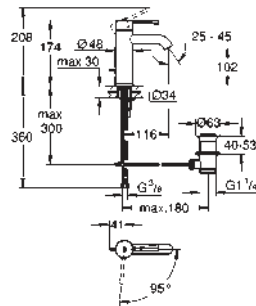

23 591 001

chrome

147.00

Essence
Single-lever basin mixer 1/2"
S-Size
single hole installation
metal lever
GROHE SilkMove ES 28 mm ceramic cartridge
with energy saving function via cold start
with temperature limiter
GROHE StarLight chrome finish
GROHE EcoJoy mousseur 5.7 l/min
GROHE AquaGuide adjustable mousseur
GROHE QuickFix Plus installation system
pop-up waste set 1 1/4"
flexible connection hoses