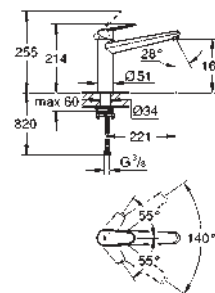

33 312 002 chrome 358.00

Eurodisc Cosmopolitan
Single-lever sink mixer 1/2"
for installation in front of window
medium spout
single hole installation
GROHE StarLight finish
GROHE SilkMove 35 mm ceramic cartridge
mousseur
adjustable flow rate limiter
swivel cast spout
swivel area 140°
non-removable socket height: 30 mm
flexible connection hoses