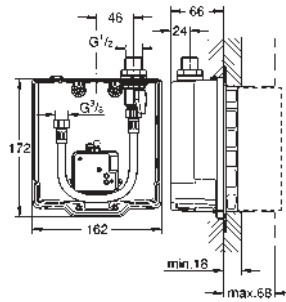

Ref. No.

Colour

Price netto (€)

36 337 000

chrome

109.00

**Euroeco Cosmopolitan E
Concealed mounting box**

wall installation
for installation with pre-mixed or cold water
suitable for IR-sets for final installation
stop valve
connection housing for power supply
suitable for
36 273 000, 36 335 SD0, 36 334 SD0, 36 411 000