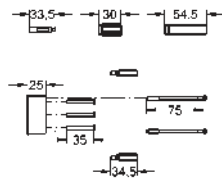

Extension set
25 mm
for universal single-lever mixer for concealed installation 1/2"
for use with bath and shower mixer
for use with all trim set designs and surfaces

46 343 000 **chrome** 264.00