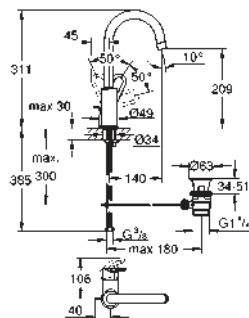

23 763 000 **chrome** **91.00**
BauLoop
Single-lever basin mixer 1/2"
L-Size
single hole installation
metal lever
GROHE Longlife 28 mm ceramic cartridge
GROHE StarLight chrome finish
GROHE EcoJoy mousseur 5.7 l/min
rapid installation system
swivel tubular spout
plastic pop-up waste set 1 1/4"
flexible connection hoses