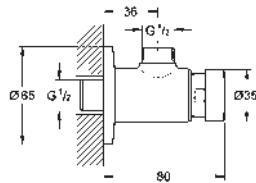

36 267 000 chrome 91.00

**Euroeco Cosmopolitan T
Self-closing shower valve 1/2"**
exposed installation
for cold or premixed water
marking: blue/red
GROHE StarLight chrome finish
3 adjustable flow times: short - medium - long
(factory setting: short), approx. 7, 15, 30 sec
(pressure dependent)
escutcheon
min. recommended pressure 1.0 bar