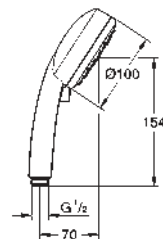

GROHE NEW TEMPESTA

Ref. No. Colour Price netto (€)

new

27 575 002

chrome

*

**New Tempesta Cosmopolitan 100
Hand shower 4 sprays**

GROHE Rain O², Rain, Massage, Jet

GROHE EcoJoy 9,5 l/min flow limiter

GROHE DreamSpray perfect spray pattern

GROHE StarLight chrome finish

SpeedClean anti-lime system

Inner WaterGuide for a longer life

universal mounting system, fitting all standard shower hoses

suitable for instantaneous heater

min. recommended pressure 1.0 bar

27 573 002

chrome

*

ditto, with non-restricted flow

new

27 574 002

chrome

*

**New Tempesta Cosmopolitan 100
Hand shower 3 sprays**

GROHE Rain O², Rain, Massage

GROHE EcoJoy 9,5 l/min flow limiter

GROHE DreamSpray perfect spray pattern

GROHE StarLight chrome finish

SpeedClean anti-lime system

Inner WaterGuide for a longer life

universal mounting system, fitting all standard shower hoses

suitable for instantaneous heater

min. recommended pressure 1.0 bar

27 572 002

chrome

*

ditto, with non-restricted flow

new

27 571 20E

chrome

23.00

**New Tempesta Cosmopolitan 100
Hand shower 2 sprays**

Rain, Jet

GROHE EcoJoy 5.7 l/min. flow limiter

GROHE DreamSpray perfect spray pattern

GROHE StarLight chrome finish

SpeedClean anti-lime system

Inner WaterGuide for a longer life

universal mounting system, fitting all standard shower hoses

suitable for instantaneous heater

min. recommended pressure 1.0 bar

26 046 002

chrome

*

ditto, with 6.6 l/min flow limiter

27 571 002

chrome

*

ditto, with non-restricted flow

new

26 082 002

chrome

18.00

**New Tempesta Cosmopolitan 100
Hand shower 1 spray**

Rain

GROHE DreamSpray perfect spray pattern

GROHE StarLight chrome finish

SpeedClean anti-lime system

Inner WaterGuide for a longer life

suitable for instantaneous heater

universal mounting system, fitting all standard shower hoses