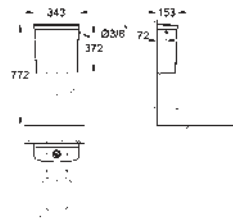

39 437 000

alpine white

*

Bau Ceramic
Exposed flushing cistern
side inlet
including flushing set
vitreous china
24 pieces per pallet

new