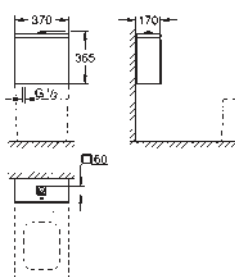

39 490 000

alpine white

*

**Cube Ceramic
Exposed flushing cistern for close coupled combination**

bottom inlet
inlet and outlet concealed
including flushing set
including fixation set
vitreous china