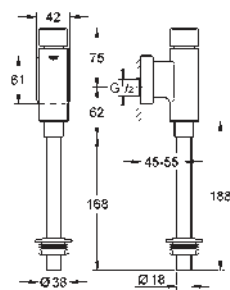

37 346 000

chrome

94.00

Rondo
Flush valve for urinal
1/2"
brass
without stop valve
GROHE StarLight chrome finish
with control cap and flush pipe connection
flush volume adjustable 1.0 - 4.0 l
with wall escutcheon
flush pipe 200 mm
rubber connector with escutcheon
flow pressure min 0.5 bar
operating pressure max 5 bar