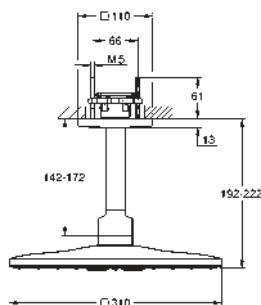

26 481 LSO moon white 601.00

Rainshower 310 SmartActive Cube
Head shower set ceiling 142 mm, 2 sprays

consisting of:
head shower Rainshower 310 SmartActive Cube, spray plate moon white
2 spray patterns:
GROHE PureRain, ActiveRain
142 mm ceiling shower arm
GROHE DreamSpray perfect spray pattern
GROHE StarLight finish
SpeedClean anti-lime system
Inner WaterGuide for a longer life
requires rough-in set 26 483 000 or 26 484 000 - to be ordered separately