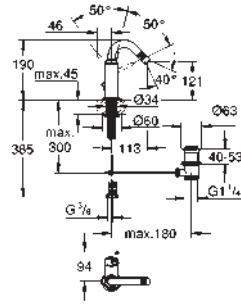

GROHE ATRIO

Ref. No. Colour Price netto (€)

32 108 001 **chrome** **459.00**

Atrio
Single-lever bidet mixer 1/2"
M-Size
single hole installation
GROHE SilkMove 28 mm ceramic cartridge
GROHE StarLight chrome finish
rapid installation system
tubular C-spout with ball-joint mousseur
pop-up waste set 1 1/4"
flexible connection hoses