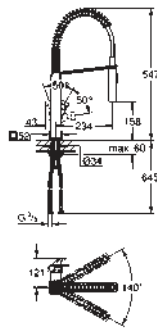

GROHE EUROCUBE

Ref. No.

Colour

Price netto (€)

31 395 000
31 395 DC0

chrome
supersteel

611.00
795.00

Eurocube
Single-lever sink mixer 1/2"
single hole installation
GROHE StarLight finish
GROHE SilkMove 28 mm ceramic cartridge
diverter: mousseur/**SpeedClean** shower jet
swivel spout
swivel area 140°
360° maneuverable spring arm
protected against backflow
flexible connection hoses
applicable for under cupboard installation
rapid installation system