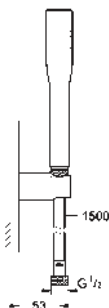

27 369 000	chrome	77.00

Euphoria Cosmopolitan Stick
Wall holder set 1 spray
consisting of:
hand shower 27 400 000
wall shower holder (27 056 000)
Silverflex shower hose 1.500 mm (28 364)
GROHE EcoJoy 9,5 l/min flow limiter
GROHE StarLight chrome finish
SpeedClean anti-lime system
Inner WaterGuide for a longer life
Twistfree to prevent hose from twisting
suitable for instantaneous heater
min. recommended pressure 0.5 bar