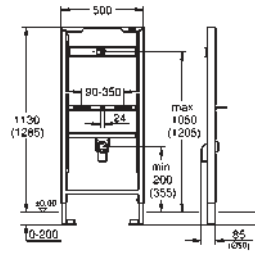

GROHE RAPID SL FOR URINAL

Ref. No.

Colour

Price netto (€)

38 517 001

chrome

214.00

**Rapid SL for urinal
without fitting**

1.13 and 1.30 m installation height

for on-the-wall installations or studded walls
powder coated steel frame, self-supporting
for dry-cladding, completely pre-assembled
height adjustable fitting connections
quick adjustment, lockable
fixing material
TÜV approved
HT-outlet bend Ø 50 mm
fixing bolts M8, with fixing device for the ceramic
inlet connection and inlet connecting set
without accessories for on-the-wall installation

42 824 000

chrome

389.00

Pull-off device for urinal

for 505.00.200, 508.00.200 and 809.00.200