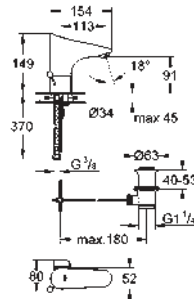

Europlus E
Infra-red electronic basin mixer 1/2" with mixing device, adjustable temperature limiter and waste set
with infrared sensor for bi-directional communication for monitoring, configuration and service purpose
6 V lithium-battery, type CR-P2
battery lifetime: approx. 7 years (150 actuations a day)
GROHE EcoJoy mousseur 5.7 l/min
non-return valve
dirt strainers
solenoid valve
rapid installation system
multistage battery status display
7 pre-set programs:
auto flush
thermal disinfection
cleaning mode
additional functions and precise settings
by remote control 36 407
CE approved
acoustic group I in accordance with DIN 4109
type of protection faucet IP 59K

36 015 001 chrome 610.00