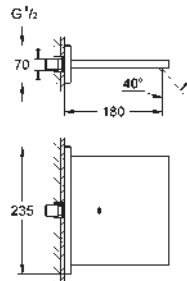

13 317 000 **chrome** **717.00**

Allure
Cascade spout for bath and shower
wall mounted
GROHE StarLight chrome finish
projection 180 mm
min. recommended pressure 1.0 bar