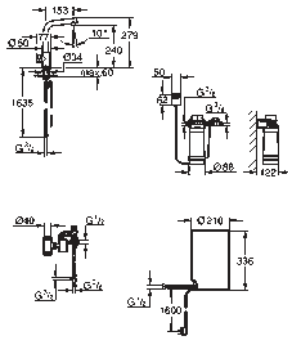

GROHE RED

Ref. No. Colour Price netto (€)

30 339 001 **chrome** 1,300.00

GROHE Red Mono Pillar tap and M size boiler
consisting of:
GROHE Red Mono pillar tap single hole installation
L-spout
GROHE ChildLock push buttons for boiling water
TÜV certified triple electronic safeguards against accidental activation of boiling water
GROHE StarLight chrome finish insulated tubular spout
swivel area 150°
connection for GROHE Red boiler
GROHE Red boiler M size
reservoir for boiling and hot water
3 liter 100° C boiling water
4 liter total capacity
required inlet pressure: 1-7 bar
with flexible connection hose and outlet for boiling water
CE approved
power supply 230 V 50 Hz
power consumption 2100 W
standby power consumption 15 W
energy efficiency class A
GROHE Red filter set
for protection of the boiler from limescale
capacity 600 l at 15° dKH
5 phase filter
flow rate measuring unit

40 841 001 **chrome** *