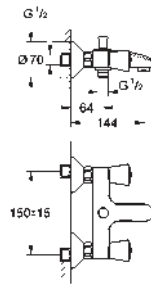

Ref. No.

Colour

Price netto (€)

25 483 001

chrome

156.00

Costa S
Bath mixer 1/2"
wall mounted
metal handles
heat-insulated
screwable
Carbodur headpart
automatic diverter: bath/shower
mousseur
S-unions
GROHE StarLight chrome finish