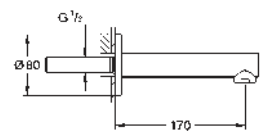

13 280 001 **chrome** **99.00**
Concetto
Bath spout
wall mounted
GROHE StarLight chrome finish
mousseur
male thread 1/2"
min. recommended pressure 1.0 bar