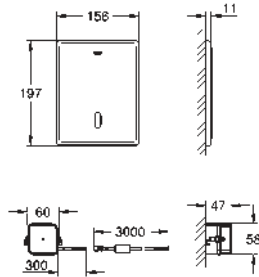

GROHE ELECTRONIC ACTUATIONS FOR WC

Ref. No.

Colour

Price netto (€)

38 698 SD1

stainless steel

597.00

Tectron Skate

Infra-red electronic for WC flushing cistern

with infrared sensor for bi-directional communication for monitoring, configuration and service purpose with transformer 100-230 V AC, 50-60 Hz, 6 V DC for flushing cistern GD 2

servo motor
concealed installation
front plate 156 x 197 mm

infra-red control
7 pre-set programs:
auto flush
cleaning mode
pre-flush on/off
additional functions and precise settings
by remote control 36 407
adjustable flush (3 - 9 l) by hand and remote
CE approved