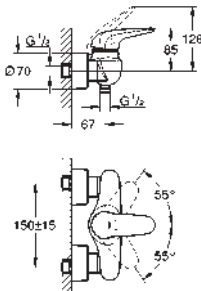

23 722 LS3

moon white/chrome

157.00

Eurostyle
Single-lever shower mixer 1/2"
wall mounted
solid metal lever
GROHE SilkMove 35 mm ceramic cartridge
with temperature limiter
GROHE StarLight chrome finish
adjustable flow rate limiter
shower outlet 1/2" with integrated non-return valve
covered S-unions
metal wall escutcheons
protected against backflow