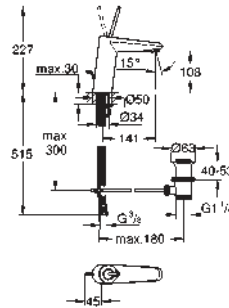

23 427 000 chrome 200.00
23 427 LS0 moon white/chrome 260.00

Eurodisc Joy
Single-lever basin mixer 1/2"
M-Size
single hole installation
metal lever
GROHE FeatherControl Joystick cartridge
GROHE StarLight chrome finish
GROHE EcoJoy SpeedClean mousseur 5.7 l/min
GROHE QuickFix Plus installation system
pop-up waste set 1 1/4"
flexible connection hoses