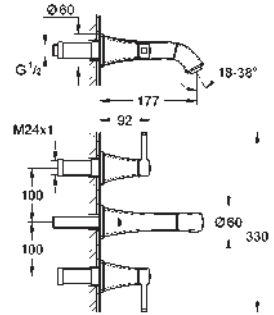

20 414 000 chrome 402.00
20 414 IGO chrome/gold 522.00

Grandera
Three-hole basin mixer 1/2"
S-Size
wall mounted
set for final installation for 29 025 000
without concealed body
valves hot/cold with ceramic headparts 1/2" - 90°
GROHE StarLight chrome finish
GROHE EcoJoy technology for less water and perfect flow
GROHE AquaGuide adjustable mousseur 5.7 l/min
centre distance 200 mm
projection 177 mm

20 415 000 chrome 445.00
20 415 IGO chrome/gold 579.00
20 415 DAO warm sunset 555.00
ditto, projection 234 mm