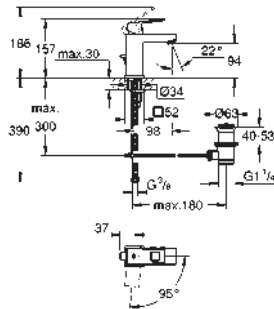

Lineare
Single-lever basin mixer 1/2"
XS-Size
single hole installation
metal lever
GROHE SilkMove ES 28 mm ceramic cartridge
with energy saving function via cold start
with temperature limiter
GROHE StarLight chrome finish
GROHE EcoJoy SpeedClean mousseur 5.7 l/min
GROHE QuickFix Plus installation system
pop-up waste set 1 1/4"
flexible connection hoses