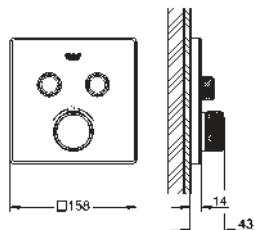

GROHE GROHTHERM SMARTCONTROL

Ref. No.

Colour

Price netto (€)

29 156 LSO

moon white

586.00

Grotherm SmartControl

Thermostat for concealed installation with 2 valves

set for final installation for
GROHE Rapido SmartBox 35 600 000
metal wall escutcheon with **GROHE QuickFix**
(covered escutcheon and shaft sealing, covered
fixing), retroactively 6° adjustable
GROHE StarLight finish
GROHE SmartControl push for ON-OFF, turn for
volume adjustment from EcoJoy to full flow
exchangeable symbols
GROHE TurboStat compact cartridge
with wax thermoelement
GROHE SafeStop at 38°C
GROHE SafeStop Plus optional temperature limiter at 43°C included
built-in non return valves and dirt strainers
multiple outlets can be run simultaneously
cover plate in moon white acrylic glass
without roughing-in-set
flow performance:
outlet B = 24 l/min
outlet C = 26 l/min

29 157 LSO

moon white

623.00