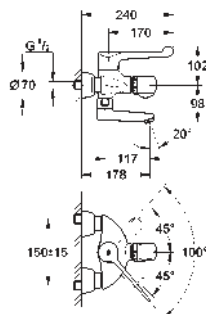

Grotherm Ergomix
Thermostatic basin mixer 1/2"
for elbow lever action
wall mounted
metal lever 170 mm
swivel area 100°
metal stop
Ceramic headpart 1/2"
wax thermoelement
temperature scale handle with
pre-adjustable safety stop between
35°C and 45°C
arrangement to make the thermal
disinfection easier
swivel cast spout
laminar flow straightener 9 l/min.
lockable stop ring
built-in non return valves
dirt strainers
projection 178 mm
covered S-unions
GROHE StarLight chrome finish

34 020 000

chrome

945.00