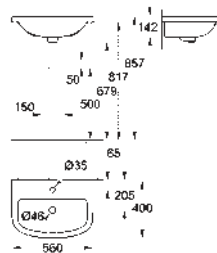

39 422 000

alpine white

66.49

**Bau Ceramic
Counter basin 55**
built-in
1 hole punched
with overflow
560 x 400 mm
vitreous china
21 pieces per pallet

new