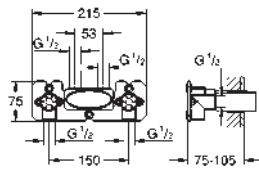

GROHE RAINSHOWER SYSTEM SMARTCONTROL

Ref. No.

Colour

Price netto (€)

26 449 000

chrome

118.00

Concealed body for exposed/concealed variants

wall mounted
2 outlets 1/2"
installation depth 75-105 mm
flushing plug
wall sealing
installation device