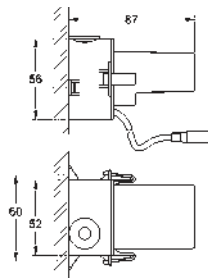

36 078 000 chrome 116.00

Plug power supply 110-240 V
operating voltage 6 V
cable length 400 mm

65 790 000 chrome 60.00

Plug power supply 230 V
operating voltage 6 V
cable length 400 mm

47 727 000 chrome 26.00