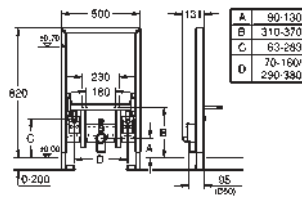

38 543 000

chrome

279.00

Rapid SL for bidet

0.82 m installation height

powder coated steel frame, self-supporting
for on-the-wall installations or studed walls
pre-assembled
height adjustable fitting connections
quick adjustment, lockable
fixing material
TÜV approved
bidet fixing bolts
HT-outlet bend Ø 50 mm
seal Ø 32 mm
2 noise protected fitting connections 1/2"
fixing material for bidet

without accessories for on-the-wall installation