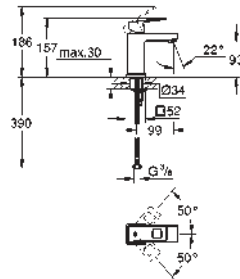

23 132 00E **chrome** **204.00**
Eurocube
Single-lever basin mixer 1/2"
S-Size
single hole installation
metal lever
GROHE SilkMove 28 mm ceramic cartridge
temperature limiter
GROHE StarLight chrome finish
GROHE EcoJoy SpeedClean mousseur 5.7 l/min
GROHE QuickFix Plus installation system
smooth body
flexible connection hoses

23 132 000 **chrome** **204.00**
ditto, with non-restricted flow