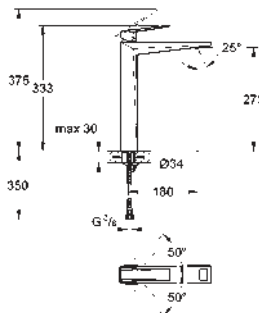

23 114 000	chrome	879.00

Allure Brilliant
Single-lever basin mixer 1/2"
XL-Size
single hole installation
for free-standing basins
GROHE SilkMove 28 mm ceramic cartridge
temperature limiter
GROHE StarLight chrome finish
GROHE EcoJoy 5.0 l/min. flow limiter
GROHE QuickFix installation system
spout with integrated mousseur
smooth body
flexible connection hoses
min. recommended pressure 1.0 bar