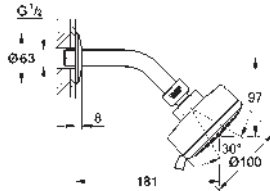

GROHE NEW TEMPESTA

Ref. No.

Colour

Price netto (€)

new

26 084 002

chrome

*

**New Tempesta Cosmopolitan 100
Wall holder set 1 spray**

consisting of:
hand shower (26 082)
wall shower holder non-adjustable (27 594)
Relaxaflex hose 1500 mm 1/2" x 1/2" (28 151)
GROHE StarLight chrome finish
GROHE DreamSpray perfect spray pattern
SpeedClean anti-lime system
Inner WaterGuide for a longer life
suitable for instantaneous heater
min. recommended pressure 1.0 bar

new

27 869 001

chrome

*

**New Tempesta Cosmopolitan 100
Head shower 4 sprays**

GROHE Rain O², Rain, Massage, Jet
ball joint ± 15° rotatable
Shower arm with connection thread 1/2"
escutcheon
GROHE EcoJoy 9,5 l/min flow limiter
GROHE DreamSpray perfect spray pattern
GROHE StarLight chrome finish
SpeedClean anti-lime system
Inner WaterGuide for a longer life
suitable for instantaneous heater
min. recommended pressure 1.0 bar

new

26 090 001

chrome

*

**New Tempesta Cosmopolitan 100
Head shower set 3 sprays**

GROHE Rain O², Rain, Massage
ball joint ± 15° rotatable
Shower arm with connection thread 1/2"
escutcheon
GROHE DreamSpray perfect spray pattern
GROHE StarLight chrome finish
SpeedClean anti-lime system
Inner WaterGuide for a longer life
suitable for instantaneous heater
min. recommended pressure 1.0 bar

new

27 591 001

chrome

*

**New Tempesta Cosmopolitan 100
Head shower 4 sprays**

GROHE Rain O², Rain, Massage, Jet
ball joint ± 15° rotatable
connection thread 1/2"
GROHE EcoJoy 9,5 l/min flow limiter
GROHE DreamSpray perfect spray pattern
GROHE StarLight chrome finish
SpeedClean anti-lime system
Inner WaterGuide for a longer life
suitable for instantaneous heater
min. recommended pressure 1.0 bar

new

26 051 001

chrome

*

**New Tempesta Cosmopolitan 100
Head shower 1 spray**