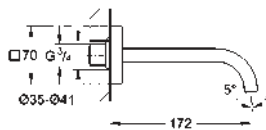

13 264 000 **chrome** **259.00**

Allure
Bath spout 3/4"
wall mounted
GROHE StarLight chrome finish
projection 172 mm
mousseur
min. recommended pressure 1.0 bar