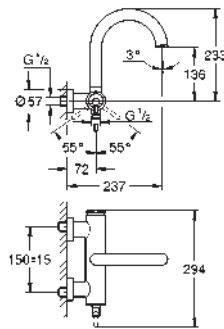

32 650 003 chrome *
32 650 DC3 supersteel *
32 650 AL3 brushed hard graphite *

Atrio
Single-lever shower mixer 1/2"
wall mounted
GROHE SilkMove 35 mm ceramic cartridge
GROHE StarLight chrome finish
adjustable flow rate limiter
shower bottom outlet 1/2"
with integrated non return-valve
covered S-unions
protected against backflow

new