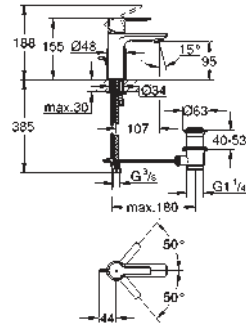

GROHE LINEARE

Ref. No. Colour Price netto (€)

32 109 001 chrome 177.00
32 109 DC1 supersteel 230.00

Lineare
Single-lever basin mixer 1/2"
XS-Size
single hole installation
metal lever
GROHE SilkMove 28 mm ceramic cartridge
with temperature limiter
GROHE StarLight chrome finish
GROHE EcoJoy SpeedClean mousseur 5.7 l/min
GROHE QuickFix Plus installation system
pop-up waste set 1 1/4"
flexible connection hoses