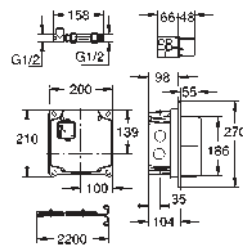

36 264 001

chrome

166.00

Concealed mounting box

wall installation
for installation with pre-mixed or cold water suitable for IR-sets for final installation
connection housing for power supply suitable for 36 447 000, 36 442 000