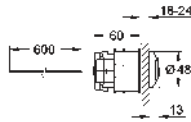

Pneumatic push button actuation
for dual flush or start & stop actuation
Ø 48 mm
in combination with bath furniture or
removable claddings for cistern
inspection
for material thickness from 18 -24 mm
pneumatic hose 600 mm
GROHE StarLight chrome finish

38 714 000

chrome

17.50