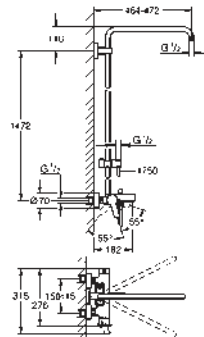

GROHE EUPHORIA SYSTEM

Ref. No.

Colour

Price netto (€)

23 147 001

chrome

1,090.00

Euphoria Cube System 230

Shower system with single lever mixer for wall mounting

consisting of:

shower arm
projection 400 mm
exposed single-lever shower mixer with diverter
allows change between:
spray pattern: Rain
metal head shower Rainshower Allure 230 (27 479 000)
with ball joint
rotation angle $\pm 15^\circ$
spray pattern: Rain
hand shower Euphoria Cube Stick (27 698 000)
adjustable in height with gliding element
Silverflex shower hose 1750 mm (28 388 000)
GROHE SilkMove 35 mm ceramic cartridge
GROHE DreamSpray perfect spray pattern
GROHE StarLight chrome finish
SpeedClean anti-lime system
Inner WaterGuide for a longer life
Twistfree to prevent hose from twisting
suitable for instantaneous heaters
from 18 kW/h
minimum flow rate 7 l/min.
min. recommended pressure 1.0 bar

26 322 000

chrome

504.00

Euphoria System

Shower system with single lever bath mixer for wall mounting

consisting of:

horizontal swivable 450 mm shower arm
exposed single-lever bath mixer with diverter handle
separate diverter for hand shower
gliding element
Silverflex shower hose 1750 mm (28 388 000)
GROHE SilkMove 35 mm ceramic cartridge
GROHE StarLight chrome finish
Inner WaterGuide for a longer life
Twistfree to prevent hose from twisting
suitable for instantaneous heaters
from 18 kW/h
minimum flow rate 7 l/min.
min. recommended pressure 1.0 bar
head and hand shower must be ordered separately

new

27 421 002

chrome

*

Euphoria System 260

Shower system with diverter for wall mounting

consisting of: