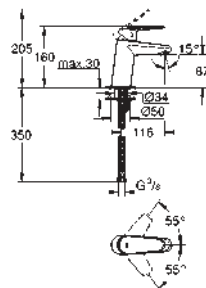

32 469 20E **chrome** 153.00

Eurodisc Cosmopolitan
Single-lever basin mixer 1/2"
S-Size
metal lever
single hole installation
GROHE SilkMove 35 mm ceramic cartridge
adjustable flow rate limiter
adjustable minimum flow rate
approx. 2.5 l/min
temperature limiter
GROHE StarLight chrome finish
GROHE EcoJoy SpeedClean mousseur 5.7 l/min
GROHE QuickFixPlus installation
system with centering support
smooth body
flexible connection hoses
min. recommended pressure 1.0 bar
acoustic group I in accordance with DIN 4109