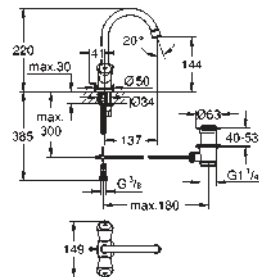

21 257 001

chrome

139.00

Costa S
One-hole basin mixer, 1/2"
heat-insulated
metal handles
screwable
Carbodur headpart
swivel tubular spout with mousseur
pop-up waste set 1 1/4"
flexible connection hoses
GROHE StarLight chrome finish