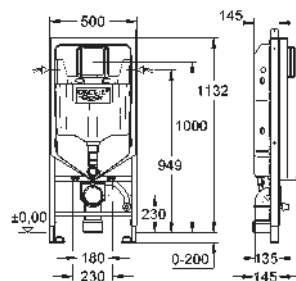

Rapid SL for wall mounted WC

flushing cistern GD 2

1.13 m installation height

for on-the-wall installations or studed walls
powder coated steel frame, self-supporting
for dry-cladding, completely pre-assembled
with fixed connections

quick adjustment, lockable

fixing material

2 WC fixing bolts

fixing device for ceramic

distance of fixing bolts 180/230 mm

outlet bend Ø 90 mm

depth adjustable

reducer Ø 90/110 mm

inlet and outlet connecting set

leakage box

collection body with wastewater lead-through

and connection for spill, black

leakage / slash water protection

flushing cistern GD 2, 6 - 9 l

adjustment ex factory 6 l and 3 l

pneumatic discharge valve offering 3 modes of

operation: dual flush or start/stop or single flush

water supply from left/right or back

low noise (group I acc. to

German Noise Specification)

insulated against condensation

angle valve 1/2"

water inlet with pipe fixation

no tools required for the installation

of the inspection shaft incl. protection

during construction phase

for vertical or horizontal use

accessories for on-the-wall installation

for mounting of small flush plates please order

revision shaft 40 911 000 (sold separately)