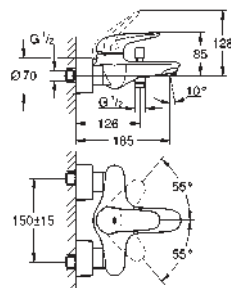

23 726 LS3

moon white/chrome

193.00

Eurostyle
Single-lever bath mixer 1/2"
wall mounted
solid metal lever
GROHE SilkMove 35 mm ceramic cartridge
with temperature limiter
GROHE StarLight chrome finish
adjustable flow rate limiter
automatic diverter: bath/shower
mousseur
shower outlet 1/2" with integrated non-return valve
covered S-unions
protected against backflow
metal wall escutcheon