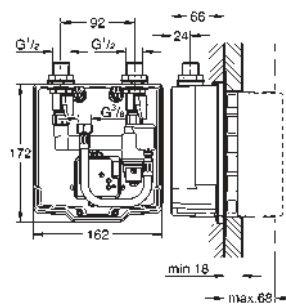

Ref. No.

Colour

Price netto (€)

36 337 000

chrome

109.00

**Euroeco Cosmopolitan E
Concealed mounting box**

wall installation
for installation with pre-mixed or cold water
suitable for IR-sets for final installation
stop valve
connection housing for power supply
suitable for
36 273 000, 36 335 SD0, 36 334 SD0, 36 411 000