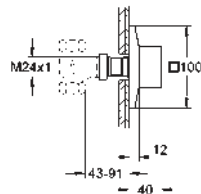

19 796 000 chrome 188.00

Allure Brilliant
Concealed valve exposed part
set for final installation for
29 032 000 (preassembled headpart 1/2")
29 068 000 (preassembled ceramic headpart 1/2" -
not to be used for the main line shut-off)
35 028 000
GROHE StarLight chrome finish
installation depth infinitely adjustable
43 - 91 mm