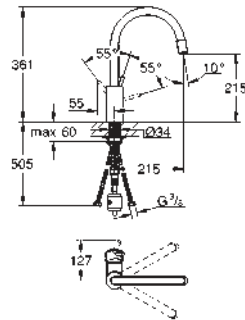

32 663 001 chrome 246.00
32 663 DC1 supersteel 317.00

Concetto
Single-lever sink mixer 1/2"
high spout
single hole installation
GROHE StarLight finish
GROHE SilkMove 35 mm ceramic cartridge
pull out mousseur
adjustable flow rate limiter
swivel tubular spout
swivel area 360°
protected against backflow
flexible connection hoses
rapid installation system
min. recommended pressure 1.0 bar