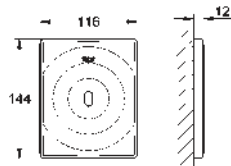

Tectron Surf

Infra-red electronic for Urinal

with infrared sensor for bi-directional communication for monitoring, configuration and service purpose
6 V lithium-battery, type CR-P2
battery lifetime: approx. 7 years (150 actuations a day)
cartridge with solenoid valve and dirt strainer
front plate 116 x 144 mm
flow pressure min 0.5 bar
operating pressure max 10 bar
infra-red control
multistage battery status display
7 pre-set programs:
auto flush
cleaning mode
pre-flush on/off
additional functions and precise settings
by remote control 36 407
adjustable flow time by hand or remote
**set for final installation
for Rapido U or Rapido UMB**
CE approved

37 321 001

chrome

532.00

37 321 SH1

alpine white

532.00

37 321 SD1

stainless steel

532.00