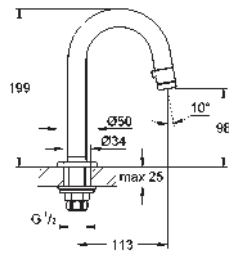

GROHE UNIVERSAL TAP

Ref. No.

Colour

Price netto (€)

20 201 000

chrome

102.00

Universal pillar tap DN15

C-spout
Flow rate: 6l/min at 3 bar flow pressure
Flow-Stop mousseur
ceramic headpart
union nut 1/2"
with 10.5 mm drilling
GROHE StarLight chrome finish
projection 113 mm