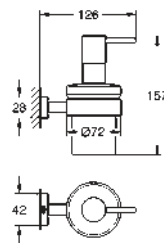

40 756 001 **chrome** **43.33**

Essentials Cube Soap dispenser with holder
material: glass / metal
consisting of:
holder (40 508 001)
soap dispenser (40 394 001)
concealed fastening
GROHE StarLight chrome finish