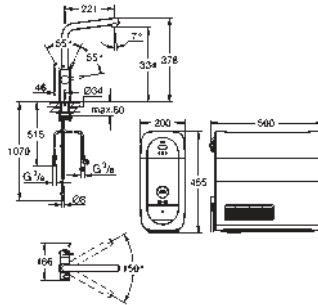

L-spout
push buttons for 3 types of filtered and chilled table water
still, medium, sparkling

GROHE StarLight finish
GROHE SilkMove 28 mm ceramic cartridge
swivel tubular spout

swivel area 150°
separate inner water ways for filtered
and non-filtered water
flexible connection hoses