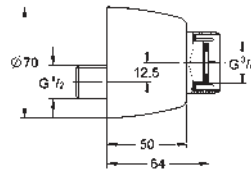

S-union, lockable
1/2" x 3/4"
screw socket to cover the union nut and the rosette
sealing towards wall
adjustment range 12.5 mm
lockable for service
suitable for 1/2" connections
GROHE StarLight chrome finish

28 874 000 chrome 52.00