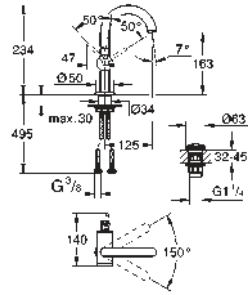

GROHE ATRIO

Ref. No.

Colour

Price netto (€)

new