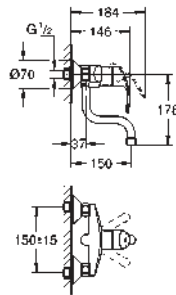

31 509 002 chrome 138.00

Eurosmart
Single-lever sink mixer 1/2"
wall mounted
GROHE StarLight finish
GROHE SilkMove 35 mm ceramic cartridge
mousseur
adjustable flow rate limiter
swivel tubular spout
swivel area 360°
projection 150 mm
integrated temperature limiter
S-unions