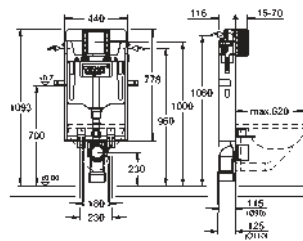

GROHE UNISSET FRAMES AND ACCESSORIES

Ref. No.

Colour

Price netto (€)

39 165 000

chrome

115.00

Uniset for WC flushing cistern GD 2
778 x 440 x 116 mm
for single installation
2 WC fixing bolts
distance of fixing bolts 180/230 mm
fixing device for ceramic
outlet bend Ø 90 mm
reducer Ø 90/110 mm
inlet and outlet connecting set
flushing cistern GD 2, 6 - 9 l
adjustment ex factory 6 l and 3 l
pneumatic discharge valve offering 3 modes of operation: dual flush or start/stop or single flush
water supply from left/right/back or top
low noise (group I acc. to German Noise Specification)
cistern insulated against condensation
1/2" angle valve with push fit flexible hose union
no tools required for the installation of the inspection shaft incl. protection during construction phase
for vertical or horizontal use
preparation for shower toilets with additional accessory 40 899 000 (sold separately)
for mounting of small flush plates please order revision shaft 40 911 000 (sold separately)

38 723 001

chrome

195.00