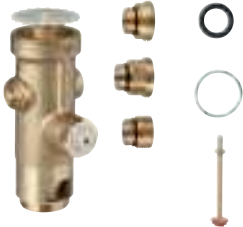

43 996 000

chrome

180.00

Flush valve for WC
concealed installation
3/4"

retrofit for 677.00.200/677.03.200/680.00.200
without stop valve
without flush pipe

43 997 000

chrome

191.00