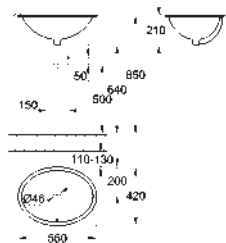

39 423 000

alpine white

66.49

**Universal tap
Undercounter wash basin 55**
installation from below
with overflow
560 x 420 mm
vitreous china
18 pieces per pallet

new