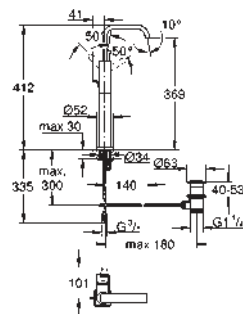

23 403 000 chrome 715.00

Allure
Single-lever basin mixer 1/2"
XL-Size
single hole installation
metal lever
for free-standing basins
GROHE SilkMove 28 mm ceramic cartridge
GROHE StarLight chrome finish
GROHE EcoJoy 6.0 l/min. flow limiter
GROHE QuickFix Plus installation system
smooth body
projection 180 mm
flexible connection hoses
temperature limiter
min. recommended pressure 1.0 bar