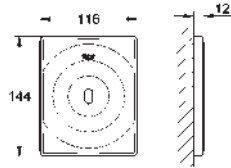

GROHE ELECTRONIC ACTUATIONS FOR URINAL

Ref. No.

Colour

Price netto (€)

37 336 001

chrome

531.00

Tectron Surf

Infra-red electronic for Urinal

with infrared sensor for bi-directional communication for monitoring, configuration and service purpose with transformer 100-230 V AC, 50-60 Hz, 6 V DC cartridge with solenoid valve and dirt strainer
front plate 116 x 144 mm
flow pressure min 0.5 bar
operating pressure max 10 bar
infra-red control
7 pre-set programs:
auto flush
cleaning mode
pre-flush on/off
additional functions and precise settings
by remote control 36 407
adjustable flow time by hand or remote
**set for final installation
for Rapido U**
CE approved

37 337 001

chrome

531.00