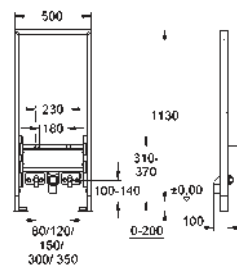

38 597 001

chrome

*

Rapid SL for bidet
1.13 m installation height

powder coated steel frame, self-supporting
for on-the-wall installations or studded walls
pre-assembled
height adjustable fitting connections
fixing material
TÜV approved
bidet fixing bolts
seal Ø 32 mm
HT-outlet bend Ø 50 mm

2 noise protected fitting connections 1/2"
fixing material for bidet
without accessories for on-the-wall installation