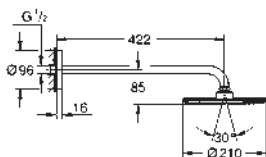

GROHE HEAD AND SIDE SHOWERS

Ref. No.

Colour

Price netto (€)

26 171 LS0

moon white/chrome

525.00

Rainshower Cosmopolitan 210
Head shower set 422 mm, 1 spray