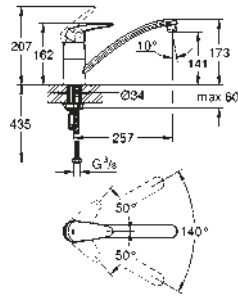

Ref. No.

Colour

Price netto (€)

33 770 001

chrome

210.00

Eurodisc
Single-lever sink mixer 1/2"
low spout
single hole installation
GROHE StarLight finish
GROHE SilkMove 35 mm ceramic cartridge
mousseur
adjustable flow rate limiter
swivel tubular spout
swivel area 140°
with stop restriction
flexible connection hoses
rapid installation system