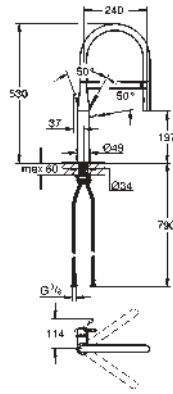

GROHE ESSENCE

Ref. No. Colour Price netto (€)

30 294 000 chrome 405.00
30 294 DC0 supersteel 525.00

Essence
Single-lever sink mixer 1/2"
single hole installation
GROHE StarLight chrome finish
GROHE SilkMove 28 mm ceramic cartridge
flow strainer
with integrated temperature limiter
professional spray
with flexible, hygienic GROHflexx kitchen santoprene hose
diverter: laminar spray/SpeedClean shower jet
automatic return to laminar spray
metal spray
GROHE EasyDock M integrated magnet for seamless docking of the spray head
swivel spout
swivel area 360°
protected against backflow
flexible connection hoses
rapid installation system