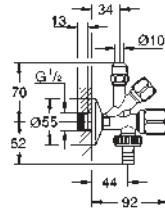

GROHE WAS VALVES

Ref. No. Colour Price netto (€)

22 036 000 chrome 28.00

Original WAS combination service valve 1/2"

self-sealing connection thread
wall connection 1/2"
outlet thread 3/8"
with length compensation
with compression nut Ø 10mm
outlet 3/4"
with hose connection
grease chamber headpart
non-return valve
long connecting shaft
ergonomic handles
marking: neutral
metal push-on escutcheon Ø 55 mm

22 035 000 chrome 24.00
ditto, non self-sealing