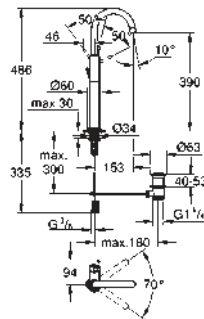

32 647 001 chrome 642.00

Atrio
Single-lever basin mixer 1/2"
XL-Size
single hole installation
for free-standing basins
GROHE SilkMove 28 mm ceramic cartridge
GROHE StarLight chrome finish
rapid installation system
swivel tubular C-spout with mousseur
stop limiter
pop-up waste set 1 1/4"
flexible connection hoses