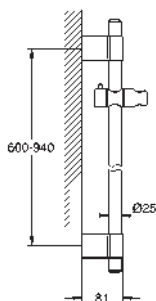

27 785 000 chrome 106.00

Power&Soul
Shower rail, 900 mm
with wall holders made of metal
glide element and swivel holder
GROHE QuickFix (adjustable distance between
wall shower holders for adaption to existing drillings)
GROHE StarLight chrome finish