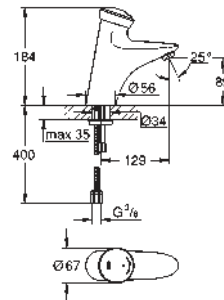

Eurodisc SE
Self-closing basin tap 1/2" without mixing device
6 V lithium-battery, type CR-P2
for cold or premixed water
marking: blue
GROHE StarLight chrome finish
flexible connection hose
dirt strainer
rapid installation system
start-stop function
electronic control of operating time
safety stop after 180 sec.
functions to activate with tip code
flow time infinitely adjustable from 2-180 sec.
automatic flushing: 5 min after 3 days without use
CE approved
type of protection faucet IP 59K

36 244 000

chrome

1,080.00