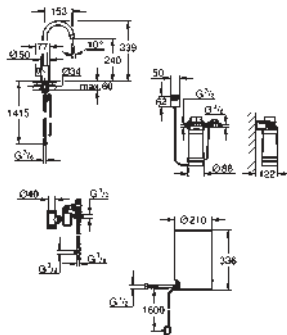

30 080 001

chrome

1,460.00

**GROHE Red Mono
Pillar tap and L size boiler**

consisting of:

**GROHE Red Mono pillar tap
single hole installation**

C-spout

GROHE ChildLock push buttons for boiling water
TÜV certified triple electronic safeguards against accidental
activation of boiling water

GROHE StarLight chrome finish
insulated tubular spout
swivel area 150°

connection for GROHE Red boiler

GROHE Red boiler L size

reservoir for boiling and hot water

5.5 liter 100° C boiling water

7 liter total capacity

required inlet pressure: 1-7 bar

with flexible connection hose and outlet for boiling water

CE approved

power supply 230 V 50 Hz

power consumption 2100 W

standby power consumption 15 W

energy efficiency class A

GROHE Red filter set

for protection of the boiler from limescale

capacity 600 l at 15° dKH

5 phase filter

flow rate measuring unit

30 085 001

chrome

1,350.00

**GROHE Red Mono
Pillar tap and M size boiler**

consisting of:

**GROHE Red Mono pillar tap
single hole installation**

C-spout

GROHE ChildLock push buttons for boiling water
TÜV certified triple electronic safeguards against accidental
activation of boiling water

GROHE StarLight chrome finish
insulated tubular spout
swivel area 150°

connection for GROHE Red boiler

GROHE Red boiler M size

reservoir for boiling and hot water

3 liter 100° C boiling water

4 liter total capacity

required inlet pressure: 1-7 bar

with flexible connection hose and outlet for boiling water

CE approved

power supply 230 V 50 Hz

power consumption 2100 W

standby power consumption 15 W

energy efficiency class A

GROHE Red filter set

for protection of the boiler from limescale

capacity 600 l at 15° dKH

5 phase filter

flow rate measuring unit