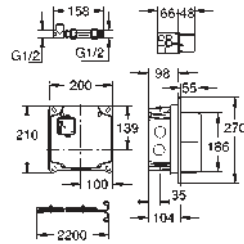

GROHE EUROCUBE E

Ref. No.

Colour

Price netto (€)

36 264 001

chrome

166.00

Concealed mounting box