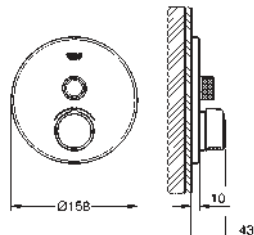

29 144 000

chrome

365.00

SmartControl

Concealed mixer with one valve

set for final installation for
GROHE Rapido SmartBox 35 600 000
metal wall escutcheon with **GROHE QuickFix**
(covered escutcheon and shaft sealing, covered
fixing), retroactively 6° adjustable
GROHE StarLight chrome finish
GROHE SmartControl push for ON-OFF, turn for
volume adjustment from EcoJoy to full flow
exchangeable symbols
cartridge for temperature mixing
without roughing-in-set
flow performance:
outlet B/C = 27 l/min