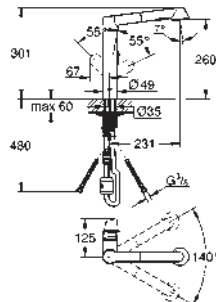

32 176 000
32 176 DC0

chrome
supersteel

737.00
958.00

K7
Single-lever sink mixer 1/2"
single hole installation
GROHE StarLight finish
GROHE SilkMove 35 mm ceramic cartridge
pull-out dual spray control -
switches back and forth between
regular flow and spray
diverter: mousseur/**SpeedClean** shower jet
automatic return to mousseur
adjustable flow rate limiter
swivel cast spout
swivel area 140°
protected against backflow
flexible connection hoses
rapid installation system
min. recommended pressure 1.0 bar