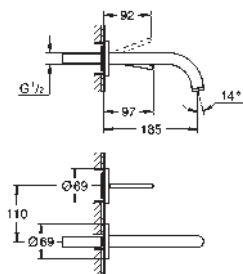

19 287 003
19 287 DC3
19 287 AL3

chrome *
supersteel *
brushed hard graphite *

Atrio
Two-hole basin mixer joystick
wall mounted
without concealed body
set for final installation for
23 429 000
GROHE FeatherControl Joystick cartridge
GROHE StarLight chrome finish
GROHE EcoJoy 5.7 l/min laminar mousseur
centre distance 110 mm
projection 185 mm

new