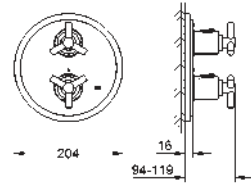

19 395 000

chrome

560.00

Atrio
Thermostat with integrated 2-way diverter
for bath or shower with more than one outlet

set for final installation for
GROHE Rapido T 35 500 000
without concealed body
GROHE StarLight chrome finish
GROHE SafeStop at 38°C
Aquadimmer with multiple function
shut off and flow control
diverter for 2 outlets
escutcheon- and shaft-sealing
wall escutcheon
covered fixing
with Ypsilon handle