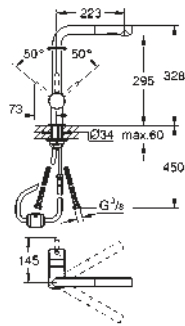

GROHE MINTA / MINTA TOUCH

Ref. No. Colour Price netto (€)

30 274 000	chrome	320.00
30 274 DC0	supersteel	414.00

Minta
Single-lever sink mixer 1/2"
L-spout
single hole installation
GROHE StarLight finish
GROHE SilkMove 46 mm ceramic cartridge
flow strainer
pull-out dual spray control -
switches back and forth between
regular flow and spray
diverter: laminar spray/SpeedClean shower jet
automatic return to laminar spray
adjustable flow rate limiter
swivel tubular spout
swivel area 360°
integrated non-return valve
protected against backflow
flexible connection hoses
rapid installation system
min. recommended pressure 1.0 bar

32 917 000	chrome	227.00
32 917 DC0	supersteel	278.00
32 917 LS0	moon white	278.00
32 917 KS0	velvet black	278.00