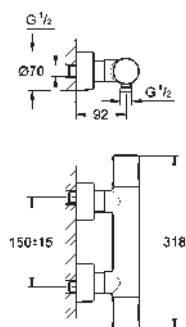

GROHE GROHTHERM 3000 COSMOPOLITAN

Ref. No.

Colour

Price netto (€)

34 274 000

chrome

447.00

Grotherm 3000 Cosmopolitan
Thermostatic shower mixer 1/2"
wall mounted

100% GROHE CoolTouch consisting of safety housing + S-unions with CoolTouch escutcheons
GROHE StarLight chrome finish
GROHE SafeStop at 38°C
GROHE SafeStop Plus optional temperature limiter at 43°C included
GROHE TurboStat compact cartridge with wax thermoelement
integrated mixed water shut off
volume handle with **GROHE EcoButton** (economy button with individually adjustable economy stop)
Carbodur ceramic headpart 1/2", 180°
shower bottom outlet 1/2"
built-in non return valves
dirt strainers
protected against backflow
covered S-unions, CoolTouch escutcheons with wall sealing
GROHE EcoJoy technology for less water and perfect flow

34 276 000

chrome

514.00