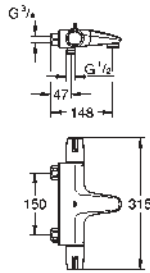

GROHE GROHTHERM SPECIAL

Ref. No. Colour Price netto (€)

34 671 000 chrome 386.00

Grohtherm Special
Thermostatic bath mixer 1/2"
wall mounted
ergonomic handles
Aquadimmer handle with multiple function
flow control
integrated mixed water shut off
diverter bath/shower
GROHE TurboStat compact cartridge
with wax thermoelement
Temperature scale handle with
pre-adjustable safety stop between
35°C and 43°C
easy thermal disinfection via optional key 47 994 000
shower bottom outlet 1/2"
with integrated non return-valve
metal temperature safety stop
laminar mousseur
dirt strainers
without S-unions and covers
GROHE Quickfix for fast exchange of
non return valves in connections
GROHE CoolTouch safety housing
GROHE StarLight chrome finish
GROHE SafetyPlus

34 666 000 chrome 336.00