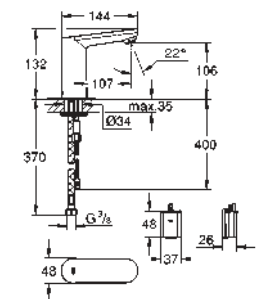

Eurosmart Cosmopolitan E
Infra-red electronic basin mixer 1/2"
with hidden mixing device and adjustable temperature limiter
with infrared sensor for bi-directional communication
for monitoring, configuration and service purpose
6 V lithium-battery, type CR-P2
battery lifetime: approx. 7 years (150 actuations a day)
GROHE EcoJoy mousseur 5.7 l/min
non-return valve
dirt strainers
with integrated solenoid valve
external battery
rapid installation system
multistage battery status display
7 pre-set programs:
CE approved
acoustic group I in accordance with DIN 4109
type of protection faucet IP 59K
min. recommended pressure 1.0 bar

SPECIAL FITTINGS