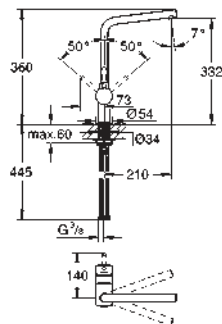

31 375 000 chrome 243.00
31 375 DC0 supersteel 287.00

Minta
Single-lever sink mixer 1/2"
L-spout
single hole installation
GROHE StarLight finish
GROHE SilkMove 46 mm ceramic cartridge
adjustable flow rate limiter
swivel tubular spout
swivel range 0°/150°/360°
flexible connection hoses
rapid installation system
min. recommended pressure 1.0 bar