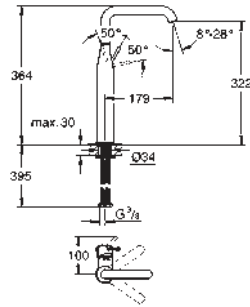

GROHE ESSENCE

Ref. No. Colour Price netto (€)

32 901 001	chrome	269.00
32 901 DC1	supersteel	349.00
32 901 BE1	polished nickel	328.00
32 901 EN1	brushed nickel	328.00
32 901 GL1	cool sunrise	328.00
32 901 GN1	brushed cool sunrise	328.00
32 901 DA1	warm sunset	328.00
32 901 DL1	brushed warm sunset	328.00
32 901 A01	hard graphite	328.00
32 901 AL1	brushed hard graphite	328.00

Essence
Single-lever basin mixer 1/2"
XL-Size
single hole installation
metal lever
for free-standing basins
GROHE SilkMove 28 mm ceramic cartridge
with temperature limiter
GROHE StarLight chrome finish
GROHE EcoJoy mousseur 5.7 l/min
GROHE AquaGuide adjustable mousseur
GROHE QuickFix Plus rapid installation system
swivel spout with mousseur and stop limiter
smooth body
flexible connection hoses
min. recommended pressure 1.0 bar