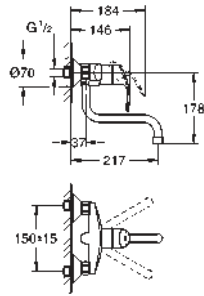

Ref. No. Colour Price netto (€)

31 391 002 chrome 138.00

Eurosmart
Single-lever sink mixer 1/2"
wall mounted
GROHE StarLight finish
GROHE SilkMove 35 mm ceramic cartridge
mousseur
adjustable flow rate limiter
swivel tubular spout
swivel area 360°
projection 217 mm
integrated temperature limiter
S-unions