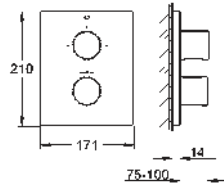

27 618 000 chrome 717.00

Grotherm F
Thermostatic Trim with integrated 2-way diverter
for bath or shower with more than one outlet
for use with Rapido T rough-in box 35 500 000 sold separately
GROHE StarLight chrome finish
GROHE SafeStop at 38°C
GROHE SafeStop Plus optional temperature limiter at 43°C included
metal handle for temperature control
metal handle for Aquadimmer control with multiple function
- shut off and flow control
- diverter for 2 outlets
3rd outlet requires separate volume control
rectangular metal wall escutcheon with
hidden fixing and hidden sealings
flow rate:
- max. 53 l/min at 3 bar by using all 3 outlets at the same time
- bottom outlet 50 l/min. at 3 bar
- top outlet left (bath) 30 l/min. at 3 bar
- top outlet right (shower) 24 l/min at 3 bar

35 500 000 chrome 239.00
GROHE Rapido T Universal thermostatic mixer for concealed installation

27 619 000 chrome 625.00