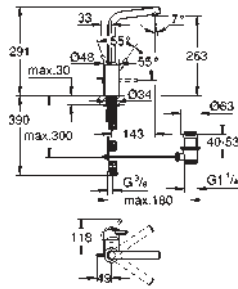

23 739 001 **chrome** **221.00**

Concetto
Single-lever basin mixer 1/2"
L-Size
single hole installation
metal lever
GROHE SilkMove 35 mm ceramic cartridge
adjustable flow rate limiter
GROHE StarLight chrome finish
GROHE EcoJoy mousseur 5.7 l/min
GROHE QuickFix installation system
swivel spout with stop restriction
pop-up waste set 1 1/4"
flexible connection hoses
optional temperature limiter ref. no. 46 375 000
min. recommended pressure 1.0 bar