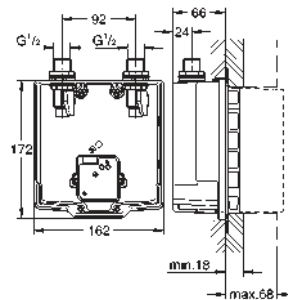

**Eurosmart Cosmopolitan E
Concealed mounting box
with mixture**

wall installation

suitable for IR-sets for final installation

2 stop valves

housing with mixing device

non-return valve

connection housing for power supply

suitable for

36 315 000, 36 412 000, 36 376 000