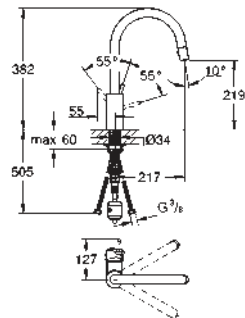

31 483 001 chrome 248.00
31 483 DC1 supersteel 318.00

Concetto
Single-lever sink mixer 1/2"
high spout
single hole installation
GROHE StarLight finish
GROHE SilkMove 35 mm ceramic cartridge
flow strainer
pull-out laminar spray
diverter: laminar spray/**SpeedClean** shower jet
automatic return to laminar spray
adjustable flow rate limiter
swivel tubular spout
swivel area 360°
protected against backflow
flexible connection hoses
rapid installation system