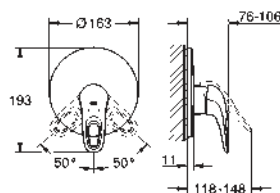

19 507 LS3

moon white/chrome

168.00

Eurostyle
Single-lever shower mixer
set for final installation for
35 501 000
without concealed body
GROHE StarLight chrome finish
GROHE QuickFix covered fixation
loop metal lever
escutcheon- and shaft-sealing
metal wall escutcheon

35 501 000
GROHE Rapido E Universal single-lever
mixer for concealed installation

chrome

100.00