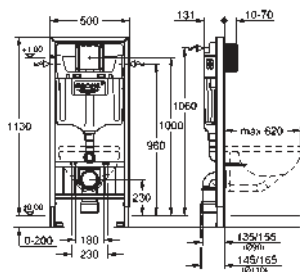

Rapid SL for WC
with vertical support for WC bowls
with a bearing area of less than 20 cm
flushing cistern GD 2
1.13 m installation height
for on-the-wall installations or studded walls
powder coated steel frame, self-supporting
for dry-cladding, completely pre-assembled
with fixed connections
quick adjustment, lockable
fixing material
TÜV approved
2 WC fixing bolts
fixing device for ceramic
distance of fixing bolts 180/230 mm
outlet bend Ø 90 mm
depth adjustable
reducer Ø 90/110 mm
inlet and outlet connecting set
flushing cistern GD 2, 6 - 9 l
adjustment ex factory 6 l and 3 l
pneumatic discharge valve offering 3 modes of
operation: dual flush or start/stop or single flush
water supply from left/right or back
low noise (group I acc. to
German Noise Specification)
insulated against condensation
1/2" water supply connection including
integrated angle valve and push fit
flexible hose union
no tools required for the installation
of the inspection shaft incl. protection
during construction phase
for vertical or horizontal use
without accessories for on-the-wall installation
for mounting of small flush plates please order
revision shaft 40 911 000 (sold separately)

INSTALLATION
SYSTEMS