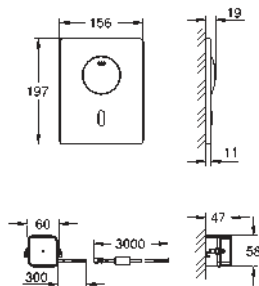

37 419 000

chrome

803.00

37 419 SD0

stainless steel

803.00

Tectron Skate

Infra-red electronic for WC flushing cistern