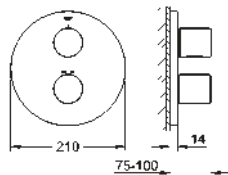

19 467 000 **chrome** **348.00**
19 467 LS0 **moon white/chrome** **416.00**

Grohtherm 3000 Cosmopolitan Thermostatic shower mixer
set for final installation for GROHE Rapido T 35 500 000
wall escutcheon with **GROHE QuickFix** (covered escutcheon- and shaft sealing, covered fixing)
GROHE StarLight chrome finish
GROHE SafeStop at 38°C
GROHE SafeStop Plus optional temperature limiter at 43°C included
volume handle with **GROHE EcoButton** (economy button with individually adjustable economy stop)
Carbodur ceramic headpart 1/2", 180°
without concealed body

35 500 000 **chrome** **239.00**

GROHE Rapido T Universal thermostatic mixer for concealed installation