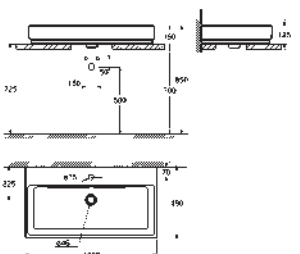

alpine white

*

Cube Ceramic Wash basin 50

wall hung
1 hole punched, 2 holes pre-punched
with overflow
500 x 490 mm
fine fire clay

PureGuard anti stick coating and anti bacterial glazing

new

39 475 00H

alpine white