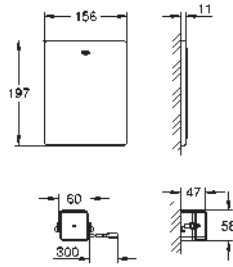

GROHE ELECTRONIC ACTUATIONS FOR WC

Ref. No.

Colour

Price netto (€)

38 934 SD0

stainless steel

544.00

WC control

for manual remote actuation for concealed flushing cisterns, 6 - 9 l
suitable for support rails for the disabled with integrated actuation button
from Hewi, Keuco, Lehen, Normbau, Pressalit, AMS, Deubad, Erlau, FRELU, FSB
stainless steel wall plate 156 x 197 mm
transformer for external installation
operating voltage 230 V AC, 50/60 Hz, 4.0 VA
servo motor
3 m connecting cable
for the connection of transformer and electronic
3 m connection cable with plug
CE approved
delivery range without actuation button/support rails