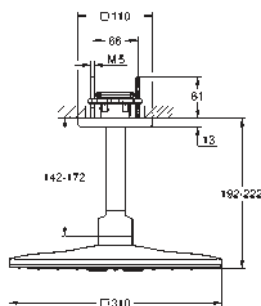

26 481 000 chrome 463.00

Rainshower 310 SmartActive Cube
Head shower set ceiling 142 mm, 2 sprays

consisting of:
head shower Rainshower 310 SmartActive Cube, spray plate chrome
2 spray patterns:
GROHE PureRain, ActiveRain
142 mm ceiling shower arm
GROHE DreamSpray perfect spray pattern
GROHE StarLight chrome finish
SpeedClean anti-lime system
Inner WaterGuide for a longer life
requires rough-in set 26 483 000 or 26 484 000 - to be ordered separately