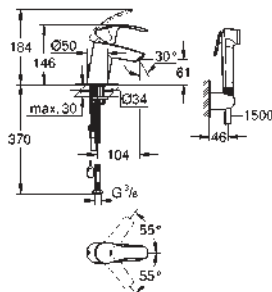

23 124 002

chrome

136.00

Eurosmart
Single-lever basin mixer 1/2"
S-Size
single hole installation
metal lever
GROHE SilkMove 35 mm ceramic cartridge
adjustable flow rate limiter
with temperature limiter
GROHE StarLight chrome finish
GROHE EcoJoy mousseur 5.7 l/min
GROHE QuickFix rapid installation system
retractable chain
flexible connection hoses
with shower set consisting of:
hand shower with integrated diverter
wall shower holder
shower hose