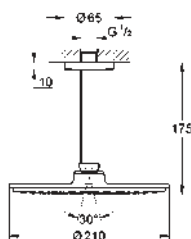

Rainshower Cosmopolitan 210
Head shower set ceiling 142 mm, 1 spray

consisting of:

Rainshower Cosmopolitan 210 metal head shower,
spray plate white (28 368 LS0)

1 spray:

Rain

shower arm Rainshower ceiling 142 mm,
escutcheon white (28 724 LS0)

GROHE DreamSpray perfect spray pattern

GROHE StarLight chrome finish

SpeedClean anti-lime system

suitable for instantaneous heater
starting at 0.5 bar flow pressure

26 172 000

chrome

250.00