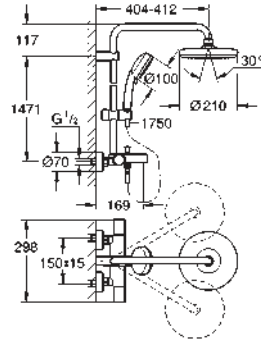

GROHE NEW TEMPESTA SYSTEM

Ref. No.

Colour

Price netto (€)

new