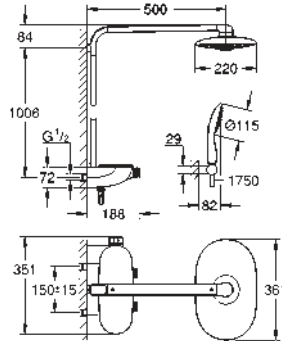

GROHE RAINSHOWER SYSTEM SMARTCONTROL

Ref. No.

Colour

Price netto (€)

26 250 000

chrome

1,280.00

Rainshower System SmartControl 360 DUO Shower system with thermostat for wall mounting

consisting of:

horizontal 500 mm shower arm
exposed SmartControl thermostat
allows change between:
head shower Rainshower 360 DUO, spray plate chrome
GROHE PureRain/GROHE Rain O² spray* and TrioMassage
hand shower Power&Soul 115, spray plate white (27 671 LS0)
hand shower wall holder (27 055 000)
Silverflex shower hose 1750 mm (28 388 000)
minimum flow rate 10 l/min.

GROHE DreamSpray perfect spray pattern

GROHE StarLight chrome finish

GROHE CoolTouch no risk of scalding

GROHE TurboStat compact cartridge

with wax thermoelement

GROHE EcoJoy technology for less water and perfect flow

GROHE SafeStop at 38°C

GROHE SafeStop Plus optional temperature limiter at 43°C included

GROHE SmartControl push for ON-OFF, turn for

volume adjustment from EcoJoy to full flow

GROHE EasyReach shower tray

SpeedClean anti-lime system

Inner WaterGuide for a longer life

suitable for instantaneous heaters

from 18 kW/h

Twistfree to prevent hose from twisting

* to be decided at first installation; factory default

setting: GROHE PureRain

In case of a 160 cc thermostat you need to purchase one of the following wall fixation sets for installation: 125356, 125357