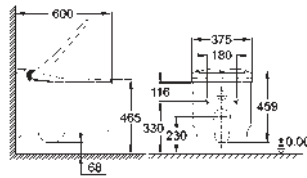

GROHE Hygiene GROHE antibacterial glazing (SIAA Kokin Japanese standard compliant) and anti stick coating ceramic appliance with Aquaceramics technology

GROHE power flush: rimless wash down jet WC with **GROHE Triple Vortex** flushing technology

GROHE Skin Clean:

2 dedicated adjustable spray arms (1 for rear spray, 1 for lady spray)

separate water way for lady spray

oscillating spray (automatic forward and reverse motion of the spray)

pulsating spray for massage

adjustable spray intensity

automatic pre- and post-rinsing of spray nozzle with fresh water

integrated instant heater provides unlimited warm water

adjustable temperature

Other function

warm air dryer with adjustable temperature

odor extraction with filter

Duroplast WC seat and lid with automatic opening/close function

infra-red user detection

seat control panel operation

power switch

inside bowl night light

hidden water supply and power supply connections

remote control

smart phone app for iOS

includes:

noise protection sheet, mounting bases and washers

manual remote controller with wall-mounted holder

active carbon filter for odour absorption

water supply connection set for concealed cistern

nozzle guard

cable with system plug on device

pressure 0.05 - 1 MPa (0.5 - 10 bar)

nominal voltage 220-240 V AC

main frequency 50-60 Hz

type of protection IPX4

complies with

EN 1717

CE approved