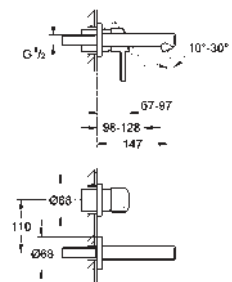

19 575 001 **chrome** **194.00**

Concetto
Two-hole basin mixer
S-Size
wall mounted
set for final installation for 23 571 000
without concealed body
metal escutcheon
metal lever
GROHE StarLight chrome finish
GROHE AquaGuide adjustable mousseur
centre distance 110 mm
projection 147 mm