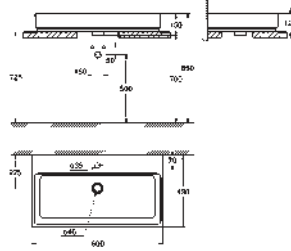

GROHE CUBE CERAMIC

Ref. No.

Colour

Price netto (€)

new

39 477 00H

alpine white

*

Cube Ceramic Counter top basin 60
flat back side glazed
1 hole punched, 2 holes pre-punched
with overflow
600 x 490 mm
including fixation set
fine fire clay
PureGuard anti stick coating and anti bacterial glazing

new