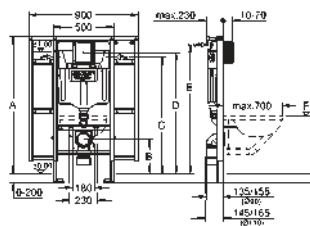

A	1130	1080
B	290	230
C	340	310
D	1000	950
E	1060	1010
F	460	410

Rapid SL for WC
flushing cistern GD 2
1.13 m installation height
with fixing element for back support and bars
for the disabled
for WC bowls 70 cm projection
for on-the-wall installations or studded walls
powder coated steel frame, self-supporting
for dry-cladding, completely pre-assembled
with fixed connections
quick adjustment, lockable
fixing material
TÜV approved
2 WC fixing bolts
4 wall brackets
fixing device for ceramic
distance of fixing bolts 180/230 mm
PP outlet bend Ø 90 mm
depth adjustable
reducer Ø 90/110 mm
inlet and outlet connecting set
flushing cistern GD 2, 6 - 9 l
adjustment ex factory 6 l and 3 l
pneumatic discharge valve offering 3 modes of
operation: dual flush or start/stop or single flush
water supply from left/right or back
low noise (group I acc. to
German Noise Specification)
insulated against condensation
1/2" water supply connection including
integrated angle valve and push fit
flexible hose union
no tools required for the installation
of the inspection shaft incl. protection
during construction phase
for vertical or horizontal use
accessories for on-the-wall installation
for mounting of small flush plates please order
revision shaft 40 911 000 (sold separately)