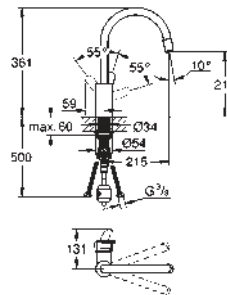

31 126 002

chrome

223.00

Eurostyle Cosmopolitan
Single-lever sink mixer 1/2"
high spout
single hole installation
GROHE StarLight finish
GROHE SilkMove 35 mm ceramic cartridge
pull out mousseur
adjustable flow rate limiter
swivel tubular spout
swivel area 360°
protected against backflow
flexible connection hoses
rapid installation system
min. recommended pressure 1.0 bar