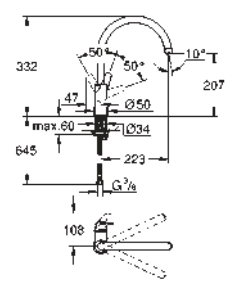

31 538 000 **chrome** **91.00**
BauFlow
Single-lever sink mixer 1/2"
high spout
single hole installation
GROHE StarLight finish
GROHE Longlife 28 mm ceramic cartridge
spout with mousseur
swivel tubular spout
swivel area 360°
flexible connection hoses
rapid installation system
Min. recommended pressure 0.1 bar