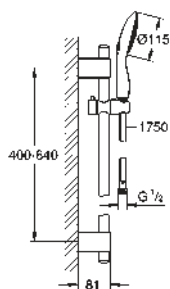

GROHE POWER&SOUL

Ref. No. Colour Price netto (€)

27 757 000 chrome 174.00

Power&Soul 115
Shower rail set 2 sprays
consisting of:
Hand shower Power&Soul 115 (27 671 000)
shower rail, 600 mm (27 784 000)
with wall holders made of metal
Silverflex shower hose 1750 mm (28 388 000)
GROHE DreamSpray perfect spray pattern
GROHE StarLight chrome finish
GROHE QuickFix Plus adjustable distance between brackets
for adaption to existing drilling holes
SpeedClean anti-lime system
Inner WaterGuide for a longer life
Twistfree to prevent hose from twisting
suitable for instantaneous heater
min. recommended pressure 1.0 bar

27 759 000 chrome 182.00
ditto, 900 mm