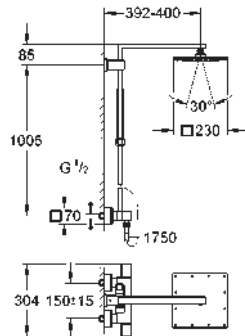

Euphoria Cube System 230

Shower system with thermostatic mixer for wall mounting

consisting of:

shower arm

projection 400 mm

exposed thermostat with

Aquadimmer function

allows change between:

Rainshower Allure head shower (27 479 000)

spray pattern: Rain

with ball joint

rotation angle $\pm 15^\circ$

hand shower Euphoria Cube (27 699 000)

adjustable in height with gliding element

Silverflex shower hose 1750 mm (28 388 000)

GROHE EcoJoy technology for less water and perfect flow

GROHE TurboStat compact cartridge

with wax thermoelement

GROHE SafeStop at 38°C

GROHE SafeStop Plus optional temperature limiter at 43°C included

GROHE DreamSpray perfect spray pattern

GROHE StarLight chrome finish

SpeedClean anti-lime system

Twistfree to prevent hose from twisting

suitable for instantaneous heaters

from 18 kW/h

minimum flow rate 7 l/min.

min. recommended pressure 1.0 bar