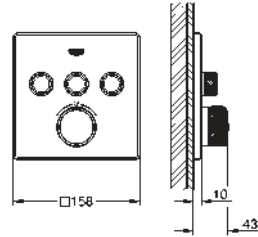

GROHE F-DIGITAL DELUXE

Ref. No. Colour Price netto (€)

29 126 000 chrome 500.00

Grotherm SmartControl
Thermostat for concealed installation with 3 valves
set for final installation for
GROHE Rapido SmartBox 35 600 000
metal wall escutcheon with **GROHE QuickFix**
(covered escutcheon and shaft sealing, covered
fixing), retroactively 6° adjustable
GROHE StarLight chrome finish
GROHE SmartControl push for ON-OFF, turn for
volume adjustment from EcoJoy to full flow, exchangeable symbols
GROHE TurboStat compact cartridge
with wax thermosteement
GROHE SafeStop at 38°C
GROHE SafeStop Plus optional temperature limiter at 43°C included
built-in non return valves and dirt strainers
multiple outlets can be run simultaneously
without roughing-in-set
flow performance:
outlet A = 23 l/min
outlet B = 27 l/min
outlet C = 23 l/min

35 600 000 chrome 66.00