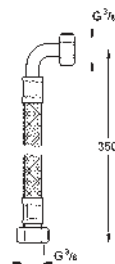

45 704 000 chrome 32.00

Flexible connection hose
300 mm
3/8" x 3/8"