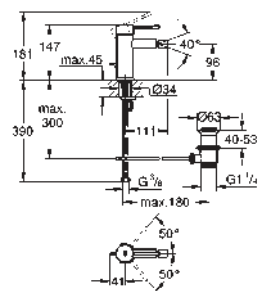

32 935 001	chrome	147.00
32 935 DC1	supersteel	216.00
32 935 BE1	polished nickel	188.00
32 935 EN1	brushed nickel	188.00
32 935 GL1	cool sunrise	188.00
32 935 GN1	brushed cool sunrise	188.00
32 935 DA1	warm sunset	188.00
32 935 DL1	brushed warm sunset	188.00
32 935 A01	hard graphite	188.00
32 935 AL1	brushed hard graphite	188.00

Essence
Single-lever bidet mixer 1/2"
S-Size
single hole installation
metal lever
GROHE SilkMove 28 mm ceramic cartridge
with temperature limiter
GROHE StarLight chrome finish
GROHE QuickFix Plus installation system
ball-joint mousseur
pop-up waste set 1 1/4"
flexible connection hoses
min. recommended pressure 1.0 bar