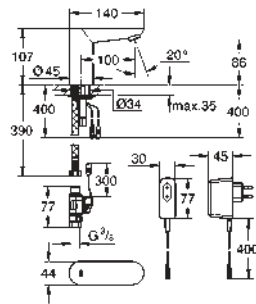

Euroeco Cosmopolitan E

Infra-red electronic basin tap 1/2" without mixing device

with infrared sensor for bi-directional communication for monitoring, configuration and service purpose for cold or premixed water

with plug transformer 100-230 V AC, 50-60 Hz, 6 V DC

GROHE EcoJoy mousseur 5.7 l/min

dirt strainers

external solenoid valve

rapid installation system

7 pre-set programs:

auto flush

thermal disinfection

cleaning mode

additional functions and precise settings

by remote control 36 407

CE approved

acoustic group I in accordance with DIN 4109

type of protection faucet IP 59K

min. recommended pressure 1.0 bar

36 270 000

chrome

*