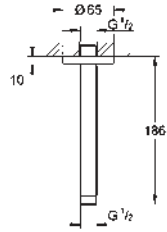

**New Tempesta
Shower arm ceiling 186 mm**
metal
length 186 mm
connection thread 1/2"

SHOWERS