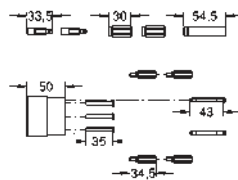

Extension set
50 mm
for universal single-lever mixer for concealed installation 1/2"
for use with bath and shower mixer
for use with all trim set designs and surfaces

38 652 000 **chrome** 123.00