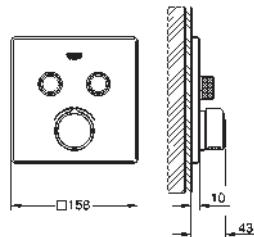

29 148 000

chrome

404.00

SmartControl

Concealed mixer with 2 valves

set for final installation for
GROHE Rapido SmartBox 35 600 000
metal wall escutcheon with **GROHE QuickFix**
(covered escutcheon and shaft sealing, covered
fixing), retroactively 6° adjustable
GROHE StarLight chrome finish
GROHE SmartControl push for ON-OFF, turn for
volume adjustment from EcoJoy to full flow
exchangeable symbols
cartridge for temperature mixing
multiple outlets can be run simultaneously
without roughing-in-set
flow performance:
outlet B = 23 l/min
outlet C = 25 l/min