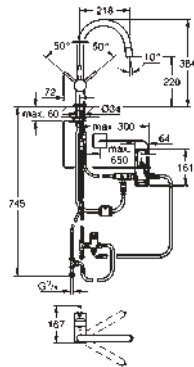

31 358 001 chrome 593.00
31 358 DC1 supersteel 770.00

Minta Touch
Electronic single-lever sink mixer 1/2"
C-spout
Touch: activation of water via skin contact
battery supply 6 V lithium-battery, type CR-P2
CE approved
solenoid valve
fixed value mixing valve
automatically safety stop after 60 sec. (factory set)
type of protection IP 44
GROHE SilkMove 46 mm ceramic cartridge
flow strainer
pull-out mousseur spray
diverter: laminar spray/**SpeedClean** shower jet
automatic return to laminar spray
swivel tubular spout
swivel area 360°
protected against backflow
flexible connection hoses
rapid installation system