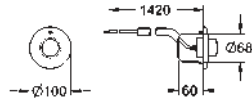

GROHE WALL PLATES FOR WC

Ref. No.

Colour

Price netto (€)

37 060 000

chrome

109.00

Pneumatic actuation
GROHE StarLight chrome finish
push button actuation with
escutcheon Ø 100 mm
pneumatic hose 1.50 m
without wall plate

38 771 000

chrome

50.00