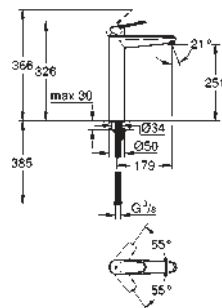

23 432 000 chrome 275.00

Eurodisc Cosmopolitan
Single-lever basin mixer 1/2"
XL-Size
single hole installation
metal lever
for free-standing basins
GROHE SilkMove 35 mm ceramic cartridge
adjustable flow rate limiter
adjustable minimum flow rate
approx. 2.5 l/min
GROHE StarLight chrome finish
GROHE EcoJoy SpeedClean mousseur 5.7 l/min
GROHE QuickFix Plus installation system
smooth body
flexible connection hoses
min. recommended pressure 1.0 bar
optional temperature limiter ref. no. 46 375 000