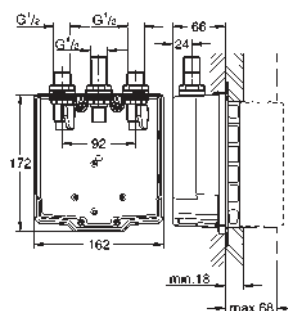

36 322 000

chrome

140.00

Eurosmart Cosmopolitan T
Concealed mounting box
with mixture

wall installation
suitable for self-closing final installation sets
with adhesive flange for sealing the wall
2 stop valves
housing with mixing device
non-return valve
for use with 36 321 000