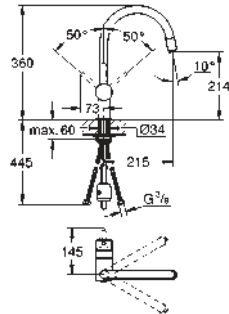

Minta
Single-lever sink mixer 1/2"
C-spout
single hole installation
GROHE StarLight finish
GROHE SilkMove 46 mm ceramic cartridge
pull out mousseur
adjustable flow rate limiter
swivel tubular spout
swivel area 360°
protected against backflow
flexible connection hoses
rapid installation system
min. recommended pressure 1.0 bar

32 918 00E	chrome	272.00
with GROHE EcoJoy 5.7 l/min. flow limiter		

32 321 000	chrome	274.00
32 321 DC0	supersteel	359.00