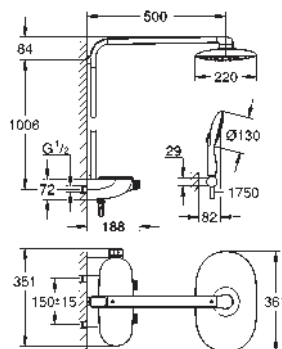

26 361 LS0

moon white

1,160.00

Rainshower System SmartControl 360 MONO Shower system with thermostat for wall mounting

consisting of:

horizontal 500 mm shower arm
exposed SmartControl thermostat
allows change between:
head shower Rainshower 360 MONO, spray plate white
GROHE PureRain/GROHE Rain O² spray*
Power&Soul 130 hand shower, spray plate white (27 673 LS0)
hand shower wall holder (27 055 000)
Silverflex shower hose 1750 mm (28 388 000)
minimum flow rate 10 l/min.

GROHE DreamSpray perfect spray pattern

GROHE StarLight chrome finish

GROHE CoolTouch no risk of scalding

GROHE TurboStat compact cartridge

with wax thermoelement

GROHE EcoJoy technology for less water and perfect flow

GROHE SafeStop at 38°C

GROHE SafeStop Plus optional temperature limiter at 43°C included

GROHE SmartControl push for ON-OFF, turn for

volume adjustment from EcoJoy to full flow

GROHE EasyReach shower tray

SpeedClean anti-lime system

Inner WaterGuide for a longer life

suitable for instantaneous heaters

from 18 kW/h

Twistfree to prevent hose from twisting

* to be decided at first installation; factory default

setting: GROHE PureRain

SHOWERS