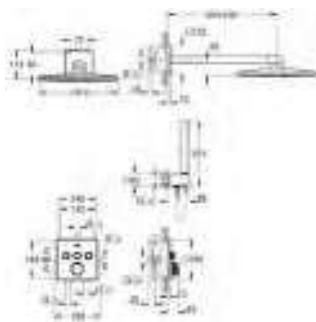

34 706 000 chrome 1,220.00

Grotherm SmartControl
Perfect shower set with Rainshower 310 SmartActive Cube
consisting of:
concealed thermostat with 3 valves
Grotherm SmartControl set for final installation
(29 126 000)
GROHE Rapido SmartBox 35 600 000
Rainshower 310 SmartActive Cube head shower set (26 479)
including head shower with 2 sprays, horizontal shower arm 400 mm
and head shower rough-in (26 483 000)
hand shower Euphoria Cube Stick (27 698 000)
Euphoria Cube wall union with integrated shower holder (26 370 000)
Silverflex shower hose 1.500 mm (28 364)