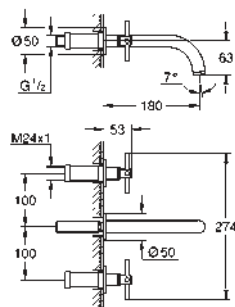

20 164 003
20 164 DC3
20 164 AL3

chrome
supersteel
brushed hard graphite

*
*
*

Atrio
Three-hole basin mixer

wall mounted
set for final installation for 29 025 000
without concealed body
valves hot/cold with ceramic headparts 1/2" - 90°
GROHE StarLight chrome finish
GROHE EcoJoy 5.7 l/min laminar mousseur
centre distance 200 mm
projection 180 mm
with cross handles
Two different sets of caps included. One set with „H“ and „C“ marking, one set without marking.