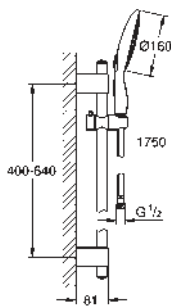

27 748 000 **chrome** **204.00**

Power&Soul 160
Shower rail set 4+ sprays
consisting of:
Hand shower Power&Soul 160 (27 675 000)
shower rail, 600 mm (27 784 000)
with wall holders made of metal
Silverflex shower hose 1750 mm (28 388 000)
GROHE EcoJoy 9,5 l/min flow limiter
GROHE CoolTouch
GROHE DreamSpray perfect spray pattern
GROHE StarLight chrome finish
GROHE QuickFix Plus adjustable distance between brackets
for adaption to existing drilling holes
SpeedClean anti-lime system
Inner WaterGuide for a longer life
Twistfree to prevent hose from twisting
suitable for instantaneous heater
min. recommended pressure 1.0 bar

27 750 000 **chrome** **209.00**
ditto, 900 mm