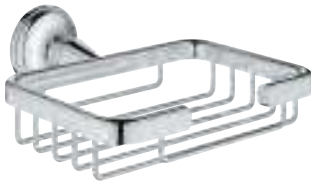

GROHE ESSENTIALS AUTHENTIC

Ref. No. Colour Price netto (€)

40 659 001 chrome 35.83
40 659 EN1 brushed nickel 46.66

Essentials Authentic
Filling basket, small
material: metal
concealed fastening
GROHE StarLight chrome finish