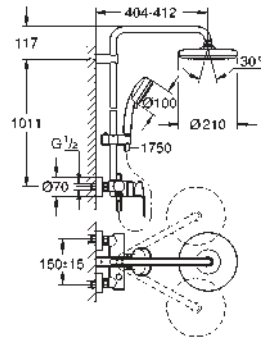

Tempesta Cosmopolitan System 210 Shower system with bath thermostat for wall mounting

consisting of:

horizontal swivable 390 mm shower arm
exposed thermostat Grohtherm 1000 Cosmopolitan
with Aquadimmer function

allows change between:

head shower Tempesta 210 (26 408)

spray pattern: Rain

with ball joint

rotation angle $\pm 15^\circ$

bath inlet

separate diverter for hand shower

hand shower New Tempesta Cosmopolitan 100 (27 571 001)

2 spray patterns:

Rain, Jet

adjustable in height with gliding element

Rotaflex shower hose 1.750 mm 1/2" x 1/2" (28 410)

GROHE TurboStat compact cartridge

with wax thermoelement

GROHE SafeStop at 38°C

GROHE SafeStop Plus optional temperature limiter at 43°C included

GROHE DreamSpray perfect spray pattern

GROHE StarLight chrome finish

SpeedClean anti-lime system

Inner WaterGuide for a longer life

Twistfree to prevent hose from twisting

suitable for instantaneous heaters

from 18 kW/h

minimum flow rate 7 l/min.

new