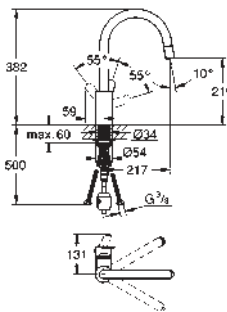

31 482 002

chrome

240.00

Eurostyle Cosmopolitan
Single-lever sink mixer 1/2"
single hole installation
high spout
GROHE StarLight finish
GROHE SilkMove 35 mm ceramic cartridge
flow strainer
pull-out laminar spray
diverter: laminar spray/SpeedClean shower jet
automatic return to laminar spray
adjustable flow rate limiter
swivel tubular spout
swivel area 360°
protected against backflow
flexible connection hoses
rapid installation system