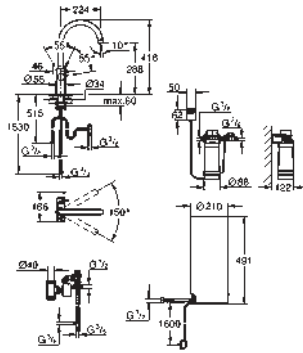

30 079 001	chrome	1,580.00
30 079 DC1	supersteel	1,820.00

**GROHE Red Duo
Faucet and L size boiler**
consisting of:
**GROHE Red Duo single-lever sink mixer
single hole installation**
C-spout
GROHE ChildLock push buttons for boiling water
TÜV certified triple electronic safeguards against accidental
activation of boiling water
GROHE StarLight chrome finish
GROHE SilkMove 28 mm ceramic cartridge
insulated tubular spout
swivel area 150°
separate water ways
flexible connection hoses
connection for GROHE Red boiler
GROHE Red boiler L size
reservoir for boiling and hot water
5.5 liter 100° C boiling water
7 liter total capacity
required inlet pressure: 1-7 bar
with flexible connection hose and outlet for boiling water
CE approved
power supply 230 V 50 Hz
power consumption 2100 W
standby power consumption 15 W
energy efficiency class A
GROHE Red filter set
for protection of the boiler from limescale
capacity 600 l at 15° dKH
5 phase filter
flow rate measuring unit