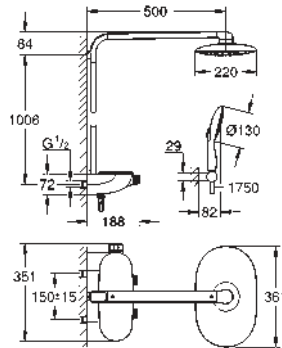

GROHE RAINSHOWER SYSTEM SMARTCONTROL

Ref. No.

Colour

Price netto (€)

26 361 000

chrome

1,160.00

Rainshower System SmartControl 360 MONO Shower system with thermostat for wall mounting

consisting of:

horizontal 500 mm shower arm
exposed SmartControl thermostat
allows change between:
head shower Rainshower 360 MONO, spray plate chrome
GROHE PureRain/GROHE Rain O² spray*
Power&Soul 130 hand shower, spray plate white (27 673 LS0)
hand shower wall holder (27 055 000)
Silverflex shower hose 1750 mm (28 388 000)
minimum flow rate 10 l/min.

GROHE DreamSpray perfect spray pattern

GROHE StarLight chrome finish

GROHE CoolTouch no risk of scalding

GROHE TurboStat compact cartridge

with wax thermoelement

GROHE EcoJoy technology for less water and perfect flow

GROHE SafeStop at 38°C

GROHE SafeStop Plus optional temperature limiter at 43°C included

GROHE SmartControl push for ON-OFF, turn for

volume adjustment from EcoJoy to full flow

GROHE EasyReach shower tray

SpeedClean anti-lime system

Inner WaterGuide for a longer life

suitable for instantaneous heaters

from 18 kW/h

Twistfree to prevent hose from twisting

* to be decided at first installation; factory default

setting: GROHE PureRain

In case of a 160 cc thermostat you need to purchase one of the following wall fixation sets for installation: 125356, 125357