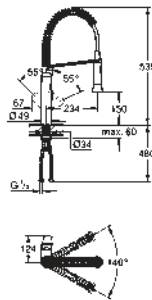

31 379 000
31 379 DC0

chrome
supersteel

691.00
898.00

K7
Single-lever sink mixer 1/2"
single hole installation
GROHE StarLight finish
GROHE SilkMove 35 mm ceramic cartridge
professional spray
diverter: mousseur/**SpeedClean** shower jet
automatic return to mousseur
metal spray
adjustable flow rate limiter
swivel spout
swivel area 140°
protected against backflow
flexible connection hoses
rapid installation system
min. recommended pressure 1.0 bar