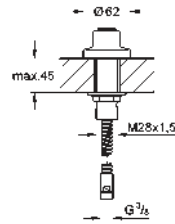

GROHE SHOWER HOLDERS

Ref. No.

Colour

Price netto (€)

27 151 000

chrome

97.00

Lead-through for pull-out showers
for bath rim installation and under
tiled surround

Lead-through for shower hose
shower hose 1/2" x 3/8",
2000 mm (28 158 000)

**The lead-through can be combined
with all hand showers**
GROHE StarLight chrome finish