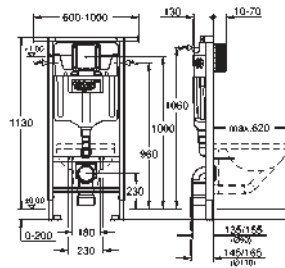

Rapid SL for WC
flushing cistern GD 2
1.13 m installation height
for **shaft installation** 800 - 1100 mm width
powder coated steel frame, self-supporting
for dry-cladding, completely pre-assembled
with fixed connections
quick adjustment, lockable
fixing material
2 WC fixing bolts
fixing device for ceramic
distance of fixing bolts 180/230 mm
outlet bend Ø 90 mm
depth adjustable
reducer Ø 90/110 mm
inlet and outlet connecting set
flushing cistern GD 2, 6 - 9 l
adjustment ex factory 6 l and 3 l
pneumatic discharge valve offering 3 modes of
operation: dual flush or start/stop or single flush
water supply from left/right or back
low noise (group I acc. to
German Noise Specification)
insulated against condensation
1/2" water supply connection including
integrated angle valve and push fit
flexible hose union
no tools required for the installation
of the inspection shaft incl. protection
during construction phase
for vertical or horizontal use
for mounting of small flush plates please order
revision shaft 40 911 000 (sold separately)