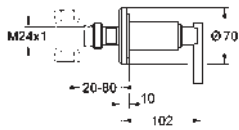

GROHE ATRIO

Ref. No.

Colour

Price netto (€)

19 088 000

chrome

108.00

Atrio

Concealed valve exposed part

set for final installation for

35 028 000

for GROHE concealed valves, 1/2", 3/4", 1"

GROHE StarLight chrome finish

installation depth infinitely adjustable

20-80 mm

escutcheon with screwable wall sealing

with Jota handle