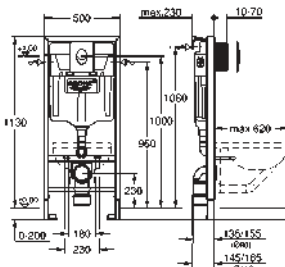

**Rapid SL 3-in-1 set for WC
flushing cistern GD 2
1.13 m installation height**

for on-the-wall installations or studded walls
powder coated steel frame, self-supporting
for dry-cladding, completely pre-assembled
with fixed connections
quick adjustment, lockable
fixing material
TÜV approved
2 WC fixing bolts
fixing device for ceramic
WC ceramics with small bearing area (less than 205 mm)
require additional accessory 38 779 000
distance of fixing bolts 180/230 mm
outlet bend Ø 90 mm, depth adjustable
reducer Ø 90/110 mm
inlet and outlet connecting set
flushing cistern GD 2, 6 - 9 l
adjustment ex factory 6 l and 3 l
pneumatic discharge valve offering 3 modes of
operation: dual flush or start/stop or single flush
water supply from left/right or back
low noise (group I acc. to
German Noise Specification)
insulated against condensation
1/2" water supply connection including
integrated angle valve and push fit
flexible hose union
no tools required for the installation
of the inspection shaft incl. protection
during construction phase
for vertical or horizontal use
accessories for on-the-wall installation
including wall plate Skate Air
vertical installation, 156 x 197 mm
alpine white, made of ABS

INSTALLATION
SYSTEMS