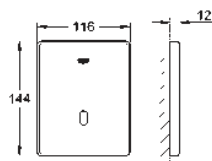

**Tectron Skate Bluetooth
Infra-red electronic for Urinal
for Rapido U**

37 338 000 with transformer 100-240 V AC, 50-60 Hz, 6.75 V DC with infrared sensor and Bluetooth module for bi-directional communication for monitoring, configuration and service purpose

GROHE StarLight finish

flow pressure min 0.5 bar operating pressure max 10 bar with Bluetooth 4.0* for wireless data communication bluetooth transmitter frequency: 2.4 GHz for Apple** and Android devices Bluetooth range (max. 10 m) varies depending on used materials and walls between transmitter and receiver

monitoring

password protected products app detects all Bluetooth products in range auto flush cycles and timing last auto flush usage per day / 30 days

configuration

detection range and shut off delay auto flush cleaning mode

2 on/off timers identification by name

service

send and save 3 profiles reset to factory or user settings CE approved hard and software version