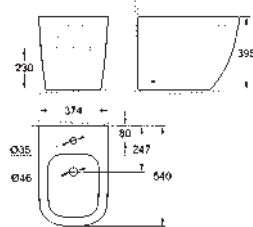

39 340 000

alpine white

*

39 340 00H

alpine white

*

**Euro Ceramic
Floor standing bidet**
1 hole punched
with overflow
including fixation set
vitreous china
fully skirted with invisible fixation
optional: **PureGuard** anti stick coating and
anti bacterial glazing (00H)
12 pieces per pallet