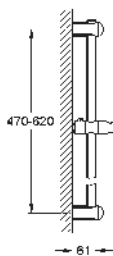

26 457 000 chrome 113.00
26 457 EN0 brushed nickel 157.00
ditto, with 9.5 l/min flow limiter

26 455 000 chrome 113.00
ditto, with non-restricted flow

27 499 000 chrome 47.00

Euphoria
Shower rail, 600 mm
with wall holders, glide element and swivel holder
GROHE QuickFix (upper bracket adjustable
for adaption to existing drilling holes)
GROHE StarLight chrome finish