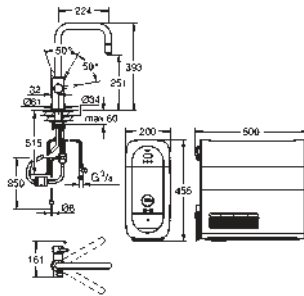

GROHE Blue filter S-Size, filter head with
flexible water hardness adjustment
for regions with water hardness of more than 9° dKH
for regions with water hardness below 9° dKH please
order activated carbon filter 40 547 001

GROHE Blue 425 g CO₂ bottle

System requirements

Apple

iPhone with iOS 9.0 or higher

System requirements

Android

smart phone with Android 4.3 or higher

Mobile devices and GROHE Ondus App*** are not included in delivery and have
to be ordered separately via an authorised Apple store/store/iTunes or Google Play
store.

* The Bluetooth word mark and logos are registered trademarks owned by
Bluetooth SIG, Inc. and any use of such marks by Grohe AG is under license.
Other trademarks and trade names are those of their respective owners.

** Apple, the Apple logo, iPod, iPod Touch, iPhone and iTunes are trademarks of
Apple Inc., registered in the U.S. and other countries. Apple is not responsible for
the function of this device or its compliance with safety and regulatory standards.

*** Available for free via iTunes app or Google Play store.

This product includes an article which is declared as a hazardous
substance. Find more information in the safety data sheet. You can
download the safety data at: www.grohe.com/safety-data-sheets/