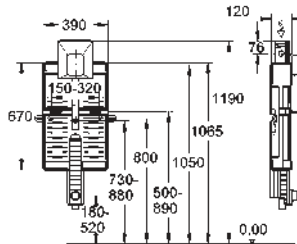

Uniset for urinal
with GROHE Rapido U
roughing-in set for urinal
for manual actuation or Tectron infra-red electronic 6 V or 230 V
sound-insulating EPS module for masonry-in with closed surface
rail adaptors for modular fixing for single or series installation
fixing accessories for single installation
height adjustable fitting connections
inlet connection and inlet connecting set
HT-outlet bend Ø 50 mm
threaded bolts M8
fixing material for urinal bowl
water group with stop valve
flow pressure min 0.5 bar
operating pressure max 10 bar
flush aid
functional unit checked ex factory
water supply connections 1/2" outer thread
connecting box for mains supply 230 V
installation box with gasket
Shortable inspection shaft incl. protection during construction phase for sets for final installation with dimensions 116 x 144 mm

37 576 000

chrome

142.00