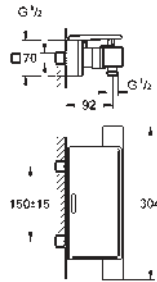

GROHE GROHTHERM CUBE

Ref. No.

Colour

Price netto (€)

34 491 000

chrome

394.00

Grotherm Cube

Thermostatic shower mixer 1/2"

wall mounted

GROHE StarLight chrome finish

GROHE SafeStop at 38°C

GROHE SafeStop Plus optional temperature limiter at 43°C included

GROHE TurboStat compact cartridge

with wax thermoelement

integrated mixed water shut off

volume handle with **GROHE EcoButton** (economy

button with individually adjustable economy stop)

Carbodur ceramic headpart 1/2", 180°

shower bottom outlet 1/2"

built-in non return valves

dirt strainers

protected against backflow

covered S-unions

GROHE EasyReach shower tray (18 700 000)

removable for easy cleaning

da Vinci satin white finish

min. recommended pressure 1.0 bar

GROHE EcoJoy technology for less water and perfect flow

34 488 000

chrome

356.00