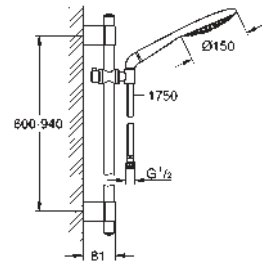

27 273 001 chrome 241.00

Rainshower Solo 150
Shower rail set 2 sprays
consisting of:
hand shower Solo (27 272)
shower rail, 900 mm (28 819)
with wall holders made of metal
Silverflex shower hose 1750 mm (28 388 000)
elbow adapter for the combination of hand showers with shower sets
GROHE DreamSpray perfect spray pattern
GROHE StarLight chrome finish
GROHE QuickFix Plus adjustable distance between brackets for adaption to existing drilling holes
SpeedClean anti-lime system
Inner WaterGuide for a longer life
Twistfree to prevent hose from twisting
suitable for instantaneous heater