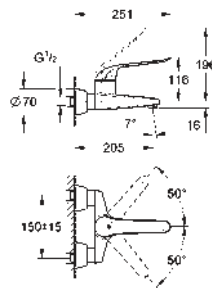

32 778 000 chrome 242.00

Euroeco Special
Single-lever basin mixer 1/2"
wall mounted
GROHE StarLight chrome finish
GROHE SilkMove 46 mm ceramic cartridge
GROHE EcoJoy technology for less water and perfect flow
adjustable flow rate limiter
adjustable temperature limiter
adjustable minimum flow rate
approx. 2.5 l/min
laminar flow straightener 9 l/min.
cast spout, projection 205 mm
metal lever, lever length 170 mm
S-unions

32 779 000 chrome 278.00
ditto, with lockable S unions, projection 221 mm