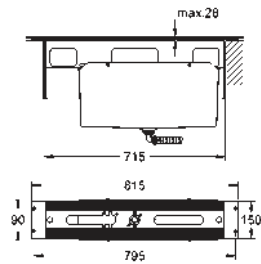

29 037 000 chrome 734.00

4/5-hole bath combination (optional) baseframe for installation under tiled surround
consisting of:
base frame
drainage box with integrated outlet for splash water

45 388 000 chrome 130.00

Supporting legs for baseframe