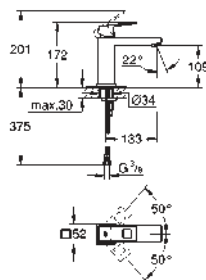

23 446 000 **chrome** **216.00**
Eurocube
Single-lever basin mixer 1/2"
M-Size
single hole installation
metal lever
GROHE SilkMove 28 mm ceramic cartridge
with temperature limiter
GROHE StarLight chrome finish
GROHE EcoJoy SpeedClean mousseur 5.7 l/min
GROHE QuickFix Plus installation system
smooth body
flexible connection hoses
min. recommended pressure 1.0 bar