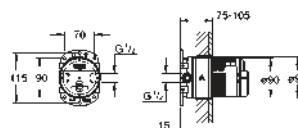

26 484 000 chrome 91.00

Rainshower
Universal rough-in box, 1/2"

for head shower set
26 475 / 26 477 / 26 479 / 26 481
2 inlets, 1/2"
installation depth 75-105 mm
connection unit in DR brass
stable build-in box and protective cover
leakproof housing
gasket
integrated flushing plug
GROHE EcoJoy 9.5 l/min flow limiter per each water way
without set for final installation