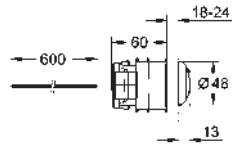

GROHE FLUSHING CISTERNS

Ref. No.

Colour

Price netto (€)

38 771 000

chrome

50.00

Pneumatic push button actuation

for dual flush or start & stop actuation
Ø 48 mm

in combination with bath furniture or
removable claddings for cistern
inspection

for material thickness from 18 -24 mm
pneumatic hose 600 mm

GROHE StarLight chrome finish