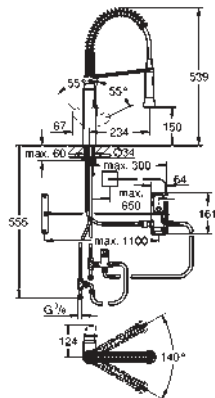

GROHE FOOTCONTROL

Ref. No.

Colour

Price netto (€)

30 312 000
30 312 DC0

chrome
supersteel

997.00
1,200.00

K7 Foot Control Electronic single-lever sink mixer 1/2" medium spout

Foot control: activation of water via contact with sensor
battery supply 6 V lithium-battery, type CR-P2
CE approved
solenoid valve
fixed value mixing valve
automatically safety stop after 60 sec. (factory set)
type of protection IP 44
GROHE SilkMove 35 mm ceramic cartridge
professional spray
diverter: mousseur/**SpeedClean** shower jet
automatic return to mousseur
adjustable flow rate limiter
swivel tubular spout
swivel area 360°
protected against backflow
flexible connection hoses
rapid installation system