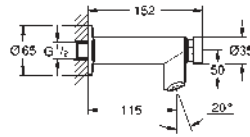

36 266 000 chrome 97.00

**Euroeco Cosmopolitan T
Self-closing pillar tap 1/2"**
wall mounted
marking: blue/red
GROHE StarLight chrome finish
GROHE EcoJoy technology for less water and perfect flow
flow limiter 5.7 l/min
escutcheon