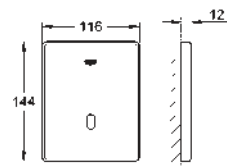

Tectron Skate

Infra-red electronic for Urinal

with infrared sensor for bi-directional communication for monitoring, configuration and service purpose with transformer 100-230 V AC, 50-60 Hz, 6 V DC cartridge with solenoid valve and dirt strainer
front plate 116 x 144 mm
flow pressure min 0.5 bar
operating pressure max 10 bar
7 pre-set programs:
auto flush
cleaning mode
pre-flush on/off
additional functions and precise settings
by remote control 36 407
adjustable flow time by hand or remote
**set for final installation
for Rapido U**
CE approved