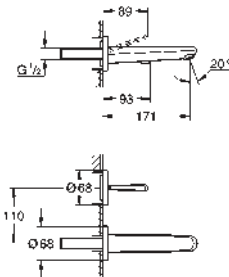

19 968 000 chrome 218.00
19 968 LS0 moon white/chrome 285.00

Eurodisc Joy
Two-hole basin mixer
M-Size
wall mounted
set for final installation for
23 429 000
without concealed body
metal lever
GROHE StarLight chrome finish
GROHE EcoJoy SpeedClean mousseur 5.7 l/min
centre distance 110 mm
projection 171 mm
min. recommended pressure 1.0 bar