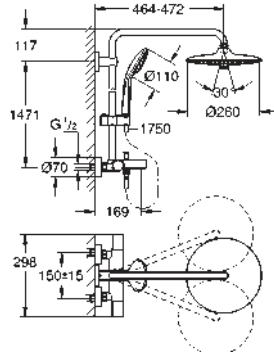

GROHE EUPHORIA SYSTEM

Ref. No.

Colour

Price netto (€)

new