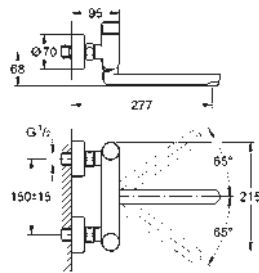

36 319 000

chrome

492.00

Eurosmart Cosmopolitan T
Self-closing basin mixer with mixing device
and adjustable temperature limiter

wall mounted
GROHE StarLight chrome finish
GROHE EcoJoy technology for less water and perfect flow
laminar flow straightener 9 l/min., swivel cast spout 200 mm
swivel range stop at 130°, lockable
3 adjustable flow times: short - medium - long
(factory setting: medium), approx. 7, 15, 30 sec
(pressure dependent)
pressure range 0.5 to 6 bar
S-unions, non-return valve
dirt strainers