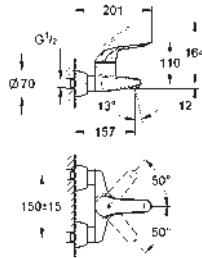

32 776 000 chrome 241.00

Euroeco Special
Single-lever basin mixer 1/2"
wall mounted
GROHE StarLight chrome finish
GROHE SilkMove 46 mm ceramic cartridge
GROHE EcoJoy technology for less water and perfect flow
adjustable flow rate limiter
adjustable temperature limiter
adjustable minimum flow rate
approx. 2.5 l/min
laminar flow straightener 9 l/min.
cast spout
projection 157 mm
metal lever, lever length 120 mm
S-unions