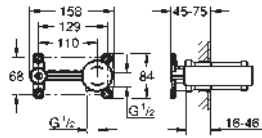

GROHE CONCETTO

Ref. No. Colour Price netto (€)

23 571 000 **chrome** **230.00**
Single-lever mixer 1/2", universal concealed body
for 2-hole basin mixers
wall installation
without finishing trim set
GROHE SilkMove 35 mm ceramic cartridge
adjustable flow rate limiter
with temperature limiter
spout can be positioned on the right or left
DR-brass
installation device