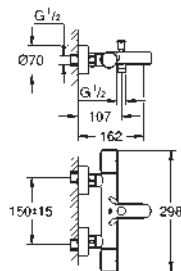

GROHE GROHTHERM 1000 COSMOPOLITAN M

Ref. No.

Colour

Price netto (€)

34 065 002	chrome	256.00
34 065 DC2	supersteel	301.00
34 065 EN2	brushed nickel	306.00
34 065 GL2	cool sunrise	306.00
34 065 GN2	brushed cool sunrise	306.00
34 065 DA2	warm sunset	306.00
34 065 DL2	brushed warm sunset	306.00
34 065 A02	hard graphite	306.00
34 065 AL2	brushed hard graphite	306.00

Grohtherm 1000 Cosmopolitan M Thermostatic shower mixer 1/2"

wall mounted

GROHE StarLight chrome finish

GROHE MetalGrip ergonomically shaped metal handles

GROHE SafeStop at 38°C

GROHE SafeStop Plus optional temperature limiter at 43°C included

GROHE TurboStat compact cartridge

with wax thermoelement

integrated mixed water shut off

volume handle with **GROHE EcoButton** (economy

button with individually adjustable economy stop)

ceramic headpart 1/2", 180°

shower bottom outlet 1/2"

built-in non return valves

dirt strainers

protected against backflow

S-unions

metal escutcheon

min. recommended pressure 1.0 bar

GROHE EcoJoy technology for less water and perfect flow

34 215 002

chrome

300.00

Grohtherm 1000 Cosmopolitan M

Thermostatic bath mixer 1/2"

wall mounted

GROHE StarLight chrome finish

GROHE MetalGrip ergonomically shaped metal handles

GROHE SafeStop at 38°C

GROHE SafeStop Plus optional temperature limiter at 43°C included

GROHE TurboStat compact cartridge

with wax thermoelement

integrated mixed water shut off

automatic diverter: bath/shower

volume handle with **GROHE EcoButton** (economy

button with individually adjustable economy stop)

ceramic headpart 1/2", 180°

shower bottom outlet 1/2"

mousseur

built-in non return valves

dirt strainers

protected against backflow

S-unions

metal escutcheon

min. recommended pressure 1.0 bar