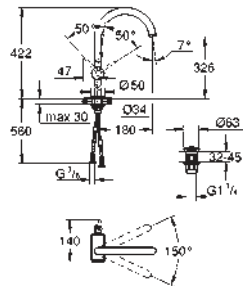

32 042 003
32 042 DC3
32 042 AL3

chrome *
supersteel *
brushed hard graphite *

Atrio
Single-lever basin mixer 1/2"
L-Size
single hole installation
GROHE SilkMove 28 mm ceramic cartridge
GROHE StarLight chrome finish
GROHE EcoJoy 5.7 l/min laminar mousseur
swivel tubular C-spout with mousseur
stop limiter
Push-open waste set 1 1/4"
flexible connection hoses

new

32 647 003
32 647 DC3
32 647 AL3

chrome *
supersteel *
brushed hard graphite *

Atrio
Single-lever basin mixer 1/2"
XL-Size
single hole installation
for free-standing basins
GROHE SilkMove 28 mm ceramic cartridge
GROHE StarLight chrome finish
GROHE EcoJoy 5.7 l/min laminar mousseur
swivel tubular C-spout with mousseur
stop limiter
Push-open waste set 1 1/4"
flexible connection hoses

new