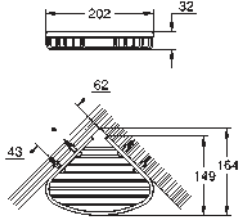

GROHE BAUCOSMOPOLITAN

Ref. No.

Colour

Price netto (€)

40 664 001

chrome

35.83

BauCosmopolitan
Filling basket, small