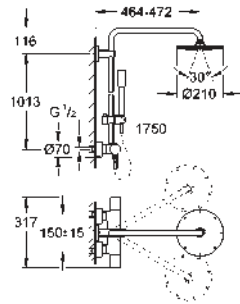

GROHE RAINSHOWER SYSTEM

Ref. No.

Colour

Price netto (€)

27 032 001

chrome

974.00

Rainshower System 210

Shower system with thermostat for wall mounting

consisting of:

horizontal swivable 450 mm shower arm
exposed thermostat with
Aquadimmer function
allows change between:
metal head shower Rainshower Cosmopolitan 210 (28 368 000)
with ball joint, rotation angle $\pm 15^\circ$
hand shower Sena (28 034 000)
adjustable in height with gliding element (12 140 000)
metal shower hose 1750 mm (27 178 000)

GROHE SafeStop at 38°C

GROHE SafeStop Plus optional temperature limiter at 43°C included

GROHE CoolTouch no risk of scalding

GROHE StarLight chrome finish

SpeedClean anti-lime system

Inner WaterGuide for a longer life

**suitable for instantaneous heaters
from 18 kW/h**

minimum flow rate 7 l/min.

min. recommended pressure 1.0 bar