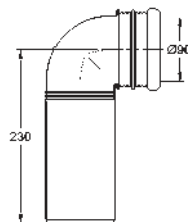

PP-outlet bend Ø 90 mm
variable depth adjustment