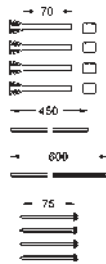

Extension set 70 mm
for wall plates/actuators for flushing
cistern GD 2, 6 - 9 l
with pneumatic discharge valve