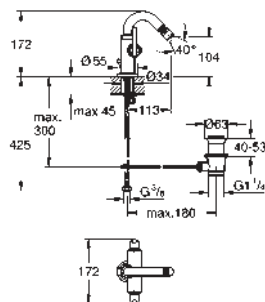

24 026 000

chrome

459.00

Atrio
Single-hole bidet mixer 1/2"
M-Size

ceramic headparts 1/2", 90°
GROHE StarLight chrome finish
rapid installation system
ball-joint mousseur
bow spout
pop-up waste set 1 1/4"
flexible connection hoses
with Jota handle