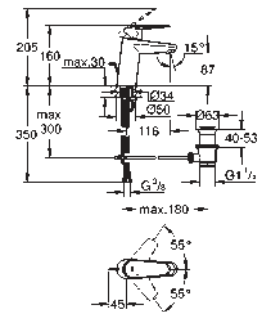

33 190 20E **chrome** 160.00

Eurodisc Cosmopolitan
Single-lever basin mixer 1/2"
S-Size
single hole installation
metal lever
GROHE SilkMove 35 mm ceramic cartridge
adjustable flow rate limiter
adjustable minimum flow rate
approx. 2.5 l/min
temperature limiter
GROHE StarLight chrome finish
GROHE EcoJoy SpeedClean mousseur 5.7 l/min
GROHE QuickFixPlus installation
system with centering support
pop-up waste set 1 1/4"
flexible connection hoses
min. recommended pressure 1.0 bar
acoustic group I in accordance with DIN 4109

33 190 002 **chrome** 160.00

ditto, with non-restricted flow