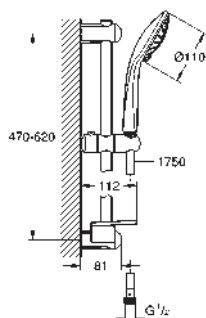

27 243 001 **chrome** 107.00
 27 243 LS1 **moon white** 107.00

**Euphoria 110 Massage
Shower rail set 3 sprays**

consisting of:
 hand shower Massage (27 239 000)
 shower rail, 600 mm (27 499 000)
 Silverflex shower hose 1750 mm (28 388 000)
GROHE EasyReach tray (27 596)
GROHE EcoJoy 9,5 l/min flow limiter
GROHE DreamSpray perfect spray pattern
GROHE SprayDimmer (Stepless flow rate reduction)
GROHE StarLight chrome finish
GROHE QuickFix (upper bracket adjustable for adaption to existing drilling holes)
SpeedClean anti-lime system
Inner WaterGuide for a longer life
Twistfree to prevent hose from twisting
 suitable for instantaneous heater
 min. recommended pressure 1.0 bar