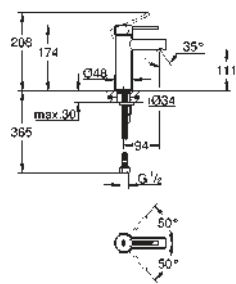

32 215 001

chrome

*

Essence
Single-lever basin mixer 1/2"
S-Size

single hole installation
metal lever

GROHE SilkMove 28 mm ceramic cartridge
with temperature limiter

GROHE StarLight chrome finish

GROHE EcoJoy mousseur 5.0 l/min

GROHE QuickFix Plus installation system

smooth body

flexible connection hoses

DR-brass