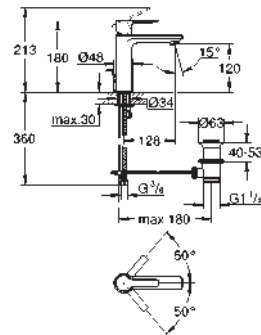

32 114 001 chrome 188.00
32 114 DC1 supersteel 245.00

Lineare
Single-lever basin mixer 1/2"
S-Size
single hole installation
metal lever
GROHE SilkMove 28 mm ceramic cartridge
with temperature limiter
GROHE StarLight chrome finish
GROHE EcoJoy SpeedClean mousseur 5.7 l/min
GROHE QuickFix Plus installation system
pop-up waste set 1 1/4"
flexible connection hoses