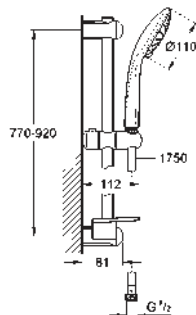

Euphoria 110 Massage Shower rail set 3 sprays

consisting of:
 hand shower Massage (27 221 000)
 shower rail 900 mm (27 500 000)
 Silverflex shower hose 1750 mm (28 388 000)
GROHE EasyReach tray (27 596)
GROHE DreamSpray perfect spray pattern
GROHE StarLight chrome finish
GROHE SprayDimmer (Stepless flow rate reduction)
GROHE QuickFix (upper bracket adjustable for adaption to existing drilling holes)
SpeedClean anti-lime system
Inner WaterGuide for a longer life
Twistfree to prevent hose from twisting
 suitable for instantaneous heater
 min. recommended pressure 1.0 bar