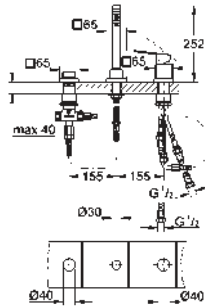

19 966 000 chrome 723.00

Eurocube
3-hole bath combination
GROHE SilkMove 46 mm ceramic cartridge
GROHE StarLight chrome finish
consisting of:
OHM operating element,
diverter bath/shower
without spout
Euphoria Cube hand shower (27 699 000) 9.4 l/min
metal shower hose 2000 mm
flexible connection hoses
connection for shower hose
protected against backflow
for use with (29 037 000)
for combination with (28 990 / 28 991)