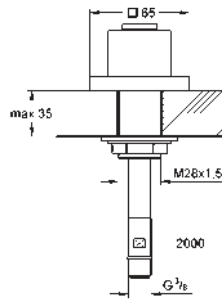

27 531 000

chrome

124.00

Lead-through for pull-out showers
for bath rim installation and under
tiled surround

Lead-through for shower hose
with square escutcheon
shower hose 1/2" x 3/8",
2000 mm (28 158 000)

**The lead-through can be combined
with all hand showers**
GROHE StarLight chrome finish