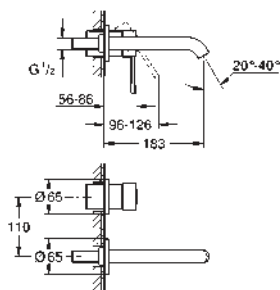

Ref. No. Colour Price netto (€)

19 408 001	chrome	199.00
19 408 DC1	supersteel	258.00
19 408 BE1	polished nickel	242.00
19 408 EN1	brushed nickel	242.00
19 408 GL1	cool sunrise	242.00
19 408 GN1	brushed cool sunrise	242.00
19 408 DA1	warm sunset	242.00
19 408 DL1	brushed warm sunset	242.00
19 408 A01	hard graphite	242.00
19 408 AL1	brushed hard graphite	242.00

Essence
Two-hole basin mixer
M-Size
wall mounted
set for final installation for 23 571 000
without concealed body
metal escutcheon
metal lever
GROHE StarLight chrome finish
GROHE EcoJoy mousseur 5.7 l/min
GROHE AquaGuide adjustable mousseur
centre distance 110 mm
projection 183 mm

19 967 001	chrome	213.00
19 967 DC1	supersteel	290.00
19 967 BE1	polished nickel	273.00
19 967 EN1	brushed nickel	273.00
19 967 GL1	cool sunrise	273.00
19 967 GN1	brushed cool sunrise	273.00
19 967 DA1	warm sunset	273.00
19 967 DL1	brushed warm sunset	273.00
19 967 A01	hard graphite	273.00
19 967 AL1	brushed hard graphite	273.00
ditto, projection 230 mm