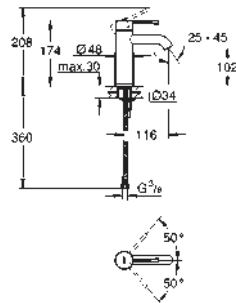

23 590 001	chrome	142.00
23 590 DC1	supersteel	194.00
23 590 BE1	polished nickel	182.00
23 590 EN1	brushed nickel	182.00
23 590 GL1	cool sunrise	182.00
23 590 GN1	brushed cool sunrise	182.00
23 590 DA1	warm sunset	182.00
23 590 DL1	brushed warm sunset	182.00
23 590 A01	hard graphite	182.00
23 590 AL1	brushed hard graphite	182.00

Essence
Single-lever basin mixer 1/2"
S-Size
single hole installation
metal lever
GROHE SilkMove 28 mm ceramic cartridge
with temperature limiter
GROHE StarLight chrome finish
GROHE EcoJoy mousseur 5.7 l/min
GROHE AquaGuide adjustable mousseur
GROHE QuickFix Plus installation system
smooth body
flexible connection hoses