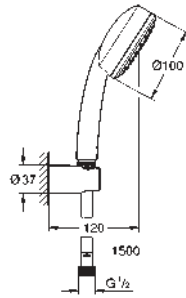

GROHE NEW TEMPESTA

Ref. No.

Colour

Price netto (€)

new

26 084 002

chrome

*

**New Tempesta Cosmopolitan 100
Wall holder set 1 spray**

consisting of:
hand shower (26 082)
wall shower holder non-adjustable (27 594)
Relaxaflex hose 1500 mm 1/2" x 1/2" (28 151)
GROHE StarLight chrome finish
GROHE DreamSpray perfect spray pattern
SpeedClean anti-lime system
Inner WaterGuide for a longer life
suitable for instantaneous heater
min. recommended pressure 1.0 bar

new