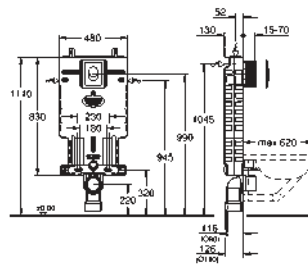

Uniset 2-in-1 set for WC flushing cistern GD 2
sound-insulating EPS module for masonry-in
830 x 470 x 130 mm
rail adaptors for modular fixing for single or rail installation
wall rail with fixing accessories for single installation
2 WC fixing bolts
distance of fixing bolts 180/230 mm
fixing device for ceramic
outlet bend Ø 90 mm
depth adjustable
reducer Ø 90/110 mm
inlet and outlet connecting set
flushing cistern GD 2, 6 - 9 l
adjustment ex factory 6 l and 3 l
pneumatic discharge valve offering 3 modes of operation: dual flush or start/stop or single flush
water supply from left/right/back or top
low noise (group I acc. to German Noise Specification)
insulated against condensation
1/2" water supply connection including integrated angle valve and push fit flexible hose union
no tools required for the installation of the inspection shaft incl. protection during construction phase
for vertical or horizontal use
preparation for shower toilets with additional accessory 40 899 000 (sold separately)
including wall plate Skate Air
vertical installation
156 x 197 mm
chrome
made of ABS
GROHE StarLight chrome finish
GROHE EcoJoy technology for less water and perfect flow

INSTALLATION SYSTEMS