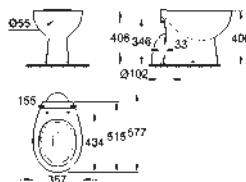

39 430 000

alpine white

*

Bauline
Floor standing WC
wash down
rimless
horizontal outlet
flush volume 6/3 l
including fixation set
vitreous china
12 pieces per pallet

new

39 431 000

alpine white

*

Bau Ceramic
Floor standing WC
wash down
rimless
vertical outlet
flush volume 6/3 l
including fixation set
vitreous china
12 pieces per pallet

new