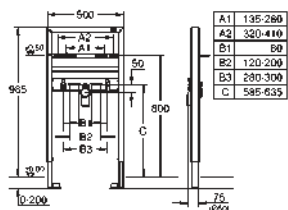

38 541 000

chrome

142.00

Rapid SL for wash basin

for single hole installation

1.00 m installation height

for on-the-wall installations or studded walls
powder coated steel frame, self-supporting
for dry-cladding, completely pre-assembled
with fixed connections

quick adjustment, lockable
fixing material

TÜV approved
wash basin fixing bolts M10 with
fixing device for ceramic

variable distance of fixing bolts
HT-outlet bend Ø 50 mm
seal Ø 32 mm

2 noise protected fitting connections 1/2"

without accessories for on-the-wall installation