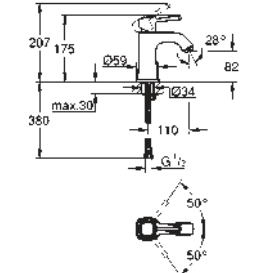

23 321 000	chrome	*

Grandera
Single-lever basin mixer 1/2"
M-Size
single hole installation
GROHE SilkMove 28 mm ceramic cartridge
temperature limiter
GROHE StarLight chrome finish
GROHE EcoJoy technology for less water and perfect flow
GROHE QuickFix installation system
GROHE AquaGuide adjustable mousseur 5.7 l/min
smooth body
flexible connection hoses