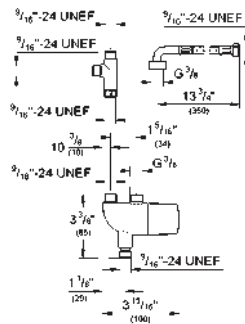

34 507 000

chrome

195.00

Grotherm Micro

Thermostatic scalding protection

temperature adjustment 15-43° C (± 2° C)
thermal disinfection without re-adjustment of temperature
GROHE TurboStat thermoelement
built-in non return valves
dirt strainers
with connection set and T piece
GROHE StarLight chrome finish
max. pressure differential 5:1
min. recommended pressure 1.0 bar

SPECIAL FITTINGS