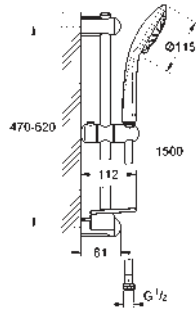

27 242 001 **chrome** 89.00

**Euphoria 110 Duo
Shower rail set 2 sprays**
consisting of:
hand shower Euphoria 110 Duo (27 238)
shower rail, 600 mm (27 499 000)
Silverflex shower hose 1750 mm (28 388 000)
GROHE EasyReach tray (27 596)
GROHE EcoJoy 9,5 l/min flow limiter
GROHE DreamSpray perfect spray pattern
GROHE SprayDimmer (Stepless flow rate reduction)
GROHE StarLight chrome finish
GROHE QuickFix (upper bracket adjustable for adaption to existing drilling holes)
SpeedClean anti-lime system
Inner WaterGuide for a longer life
Twistfree to prevent hose from twisting suitable for instantaneous heater
min. recommended pressure 1.0 bar

27 230 001 **chrome** 89.00
ditto, with non-restricted flow