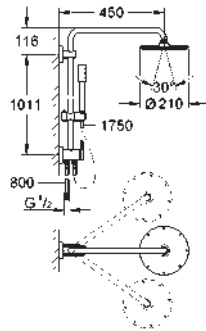

GROHE RAINSHOWER SYSTEM

Ref. No.

Colour

Price netto (€)

27 058 000

chrome

850.00

Rainshower System 210 Shower system with diverter for wall mounting

consisting of:

horizontal swivable 450 mm shower arm

change between hand and head shower

by diverter

metal head shower Rainshower Cosmopolitan 210 (28 368 000)

with ball joint

rotation angle $\pm 15^\circ$

hand shower Sena (28 034 000)

adjustable in height with gliding element (12 140 000)

metal shower hose 1750 mm

connection to water supply with 1/2"-thread of

the 800 mm shower hose to faucet / wall union

GROHE DreamSpray perfect spray pattern

GROHE StarLight chrome finish

SpeedClean anti-lime system

Inner WaterGuide for a longer life

suitable for instantaneous heaters

from 18 kW/h

minimum flow rate 7 l/min.

min. recommended pressure 1.0 bar