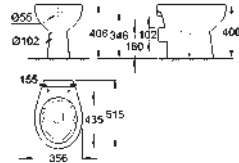

GROHE BAU CERAMIC

Ref. No.

Colour

Price netto (€)

new

39 429 000

alpine white

*

Bau Ceramic
Floor standing WC for close coupled combination
wash down
rimless
vertical outlet, concealed
flush volume 6/3 l
including fixation set
cistern to be ordered separately
vitreous china
9 pieces per pallet

new

39 437 000

alpine white

*

Bau Ceramic
Exposed flushing cistern
side inlet
including flushing set
vitreous china
24 pieces per pallet

new

39 494 000

alpine white

*

Bau Ceramic
Exposed flushing cistern
side inlet
including flushing set
vitreous china
24 pieces per pallet

new

39 430 000

alpine white

*

Bauline
Floor standing WC
wash down
rimless
horizontal outlet
flush volume 6/3 l
including fixation set
vitreous china
12 pieces per pallet

new

39 431 000

alpine white

*

Bau Ceramic
Floor standing WC
wash down
rimless
vertical outlet
flush volume 6/3 l
including fixation set
vitreous china
12 pieces per pallet

new

39 492 000

alpine white

29.49

Bau Ceramic
WC seat
with lid
quick release function
detachable
material: Duroplast
including fixation set
126 pieces per pallet