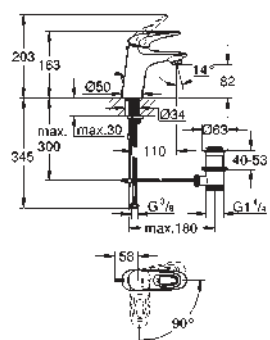

23 374 003
23 374 LS3

chrome
moon white/chrome

115.00
149.00

Eurostyle
Single-lever basin mixer 1/2"
S-Size
single hole installation
loop metal lever
GROHE SilkMove ES 35 mm ceramic cartridge
with energy saving function via cold start
adjustable flow rate limiter
with temperature limiter
GROHE StarLight chrome finish
GROHE EcoJoy mousseur 5.7 l/min
GROHE QuickFix rapid installation system
pop-up waste set 1 1/4"
flexible connection hoses