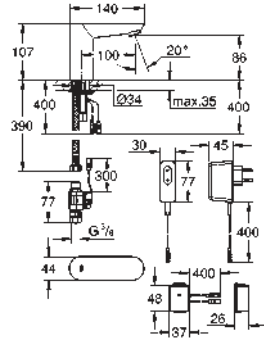

GROHE BLUETOOTH MONITORING

Ref. No.

Colour

Price netto (€)

36 409 000

chrome

560.00

**Euroeco Cosmopolitan E Bluetooth
Infra-red electronic basin tap 1/2" without mixing device**

with infrared sensor and Bluetooth module for bi-directional communication for monitoring, configuration and service purpose with plug transformer 100-240 V AC, 50-60 Hz, 6.75 V DC rapid installation system

GROHE StarLight finish
GROHE EcoJoy mousseur 5.7 l/min
external solenoid valve
dirt strainer

with Bluetooth 4.0* for wireless data communication for Apple** and Android devices
Bluetooth range (max. 10 m) varies depending on used materials and walls between transmitter and receiver

monitoring
password protected products
app detects all Bluetooth products in range
auto flush cycles and timing last auto flush
usage per day / 30 days
thermal disinfection cycles and timings last disinfection

configuration
detection range and shut off delay
thermal disinfection

auto flush
cleaning mode
2 on/off timers
identification by name

service
send and save 3 profiles
reset to factory or user settings
hard and software version
CE approved
acoustic group I in accordance with DIN 4109
type of protection faucet IP 59K

36 414 000

chrome

925.00