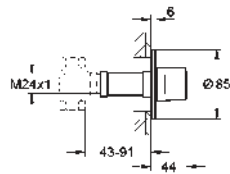

19 444 000

chrome

131.00

Concealed valve exposed part
set for final installation for
29 032 000
35 028 000
installation depth infinitely adjustable
43 - 91 mm
bayonet union escutcheon