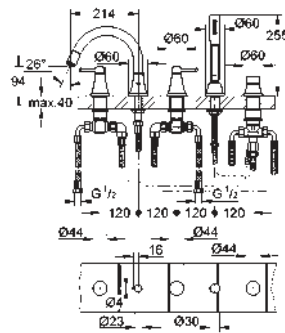

Grandera
Four-hole single-lever bath combination
 GROHE SilkMove 46 mm ceramic cartridge
 GROHE StarLight chrome finish
 consisting of:
 pre-assembled spout fixing
 OHM operating element,
 bath spout with mousseur and diverter bath/shower
 Grandera hand shower 7,6 l
 metal shower hose 1500 mm
 flexible connection hoses
 connection for shower hose
 protected against backflow
 can be used with 29 037 000
 min. recommended pressure 1.0 bar