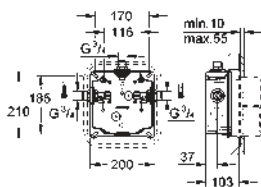

36 014 000 chrome 186.00

Eurodisc SE
Concealed mounting box 1/2"
wall installation
suitable for final installation set
36 247
elastomere installation box
installation depth adjustable
2 stop valves
type of protection IP 69K
GROHE EcoJoy technology for less water and perfect flow
(in connection with 36 247)