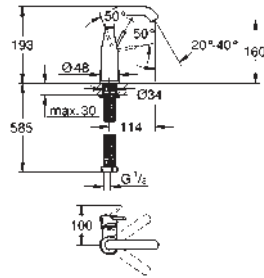

Ref. No. Colour Price netto (€)

23 488 001 **chrome** *

Essence
Single-lever basin mixer 1/2"
M-Size
single hole installation
metal lever
GROHE SilkMove 28 mm ceramic cartridge
with temperature limiter
GROHE StarLight chrome finish
GROHE QuickFix Plus installation system
swivel spout with mousseur and stop limiter
smooth body
flexible connection hoses
DR-brass