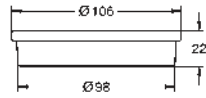

GROHE ATRIO

Ref. No.

Colour

Price netto (€)

new

40 256 003

chrome

*

**Atrio
Soap dish**

material: glass

fits in the following holder:
Atrio (40 305 xx3)

40 791 001

white

4.99

40 791 KS1

velvet black

4.99