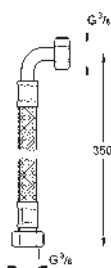

45 704 000

chrome

32.00

Flexible connection hose
 300 mm
 3/8" x 3/8"

45 120 000

chrome

19.00

Connection hose, 300 mm
 connector set 3/8"
 for copper pipe Ø 10 mm
 coupling nut 3/8"
 300 mm