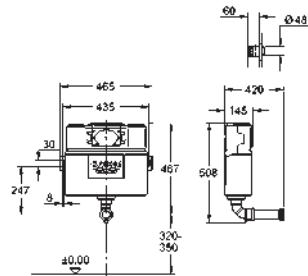

415 x 410 x 360 mm

1/2" water supply connection

fixing brackets

flush pipe

Shortable inspection shaft incl. protection

during construction phase

without wall plate/actuation

GROHE EcoJoy technology for less water and perfect flow