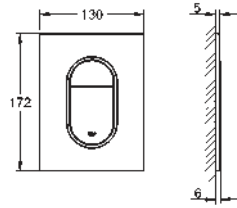

GROHE EURODISC COSMOPOLITAN

Ref. No.

Colour

Price netto (€)

37 624 000

chrome

80.00

Arena Cosmopolitan S

Wall plate

for dual flush or start & stop actuation

for pneumatic discharge valve AV1

GD 2 cistern

vertical installation

130 x 172 mm

made of ABS

GROHE StarLight chrome finish

GROHE EcoJoy technology for less water and perfect flow

flush plate with magnetic holder

and fixing brackets included

small shaft 40 911 000 sold separately