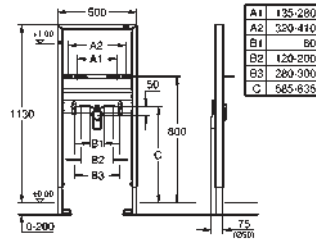

GROHE RAPID SL FOR WASH BASIN AND BIDET

Ref. No.

Colour

Price netto (€)

38 554 001

chrome

144.00

Rapid SL for wash basin
for single hole installation
1.13 m installation height

for on-the-wall installations or studded walls
powder coated steel frame, self-supporting
for dry-cladding, completely pre-assembled
with fixed connections
quick adjustment, lockable
fixing material
TÜV approved
wash basin fixing bolts M10 with
fixing device for ceramic
variable distance of fixing bolts
HT-outlet bend Ø 50 mm
seal Ø 32 mm
2 noise protected fitting connections 1/2"
without accessories for on-the-wall installation