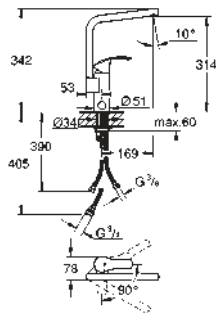

31 556 002 chrome *

Eurosmart
Single-lever sink mixer 1/2"
integrated stop valve
high spout
single hole installation
GROHE StarLight finish
GROHE SilkMove ES 35 mm ceramic cartridge
with energy saving function via cold start
mousseur
adjustable flow rate limiter
swivel tubular spout
adjustable swivel area 0° / 150° / 360°
flexible connection hoses
rapid installation system