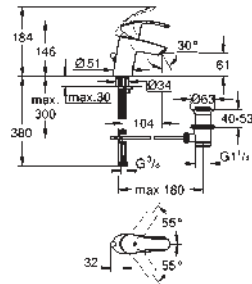

GROHE EUROSMART

33 265 002

chrome

93.00

Eurosmart
Single-lever basin mixer 1/2"
S-Size
single hole installation
metal lever
GROHE SilkMove 35 mm ceramic cartridge
adjustable flow rate limiter
with temperature limiter
GROHE StarLight chrome finish
GROHE EcoJoy mousseur 5.7 l/min
GROHE QuickFix rapid installation system
pop-up waste set 1 1/4"
flexible connection hoses