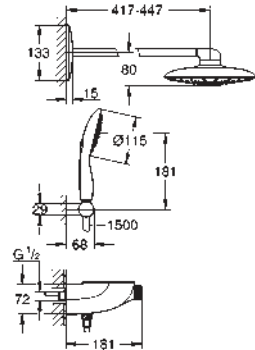

GROHE RAINSHOWER SYSTEM SMARTCONTROL

Ref. No.

Colour

Price netto (€)

26 443 000

chrome

1,280.00

Rainshower System SmartControl 360 DUO
Combi shower system with thermostat, exposed/concealed

consisting of:

exposed/concealed SmartControl thermostat
allows change between:

head shower Rainshower 360 DUO with horizontal
450 mm shower arm, spray plate chrome
GROHE PureRain/GROHE Rain O² spray* and TrioMassage
hand shower Power&Soul 115, spray plate white (27 671 LS0)
hand shower wall holder (27 055 000)
Silverflex shower hose 1.500 mm (28 364)
minimum flow rate 10 l/min.

GROHE DreamSpray perfect spray pattern

GROHE StarLight chrome finish

GROHE CoolTouch no risk of scalding

GROHE TurboStat compact cartridge

with wax thermoelement

GROHE EcoJoy technology for less water and perfect flow

GROHE SafeStop at 38°C

GROHE SafeStop Plus optional temperature limiter at 43°C included

GROHE SmartControl push for ON-OFF, turn for

volume adjustment from EcoJoy to full flow

GROHE EasyReach shower tray

SpeedClean anti-lime system

Inner WaterGuide for a longer life

Twistfree to prevent hose from twisting

requires rough-in set 26 264 001 and concealed unit

26 449 000 – all to be ordered separately

* to be decided at first installation; factory default
setting: GROHE PureRain