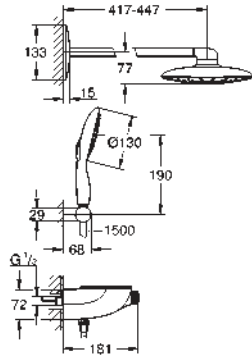

GROHE RAINSHOWER SYSTEM SMARTCONTROL

Ref. No.

Colour

Price netto (€)

SHOWERS

26 446 000

chrome

1,160.00

Rainshower System SmartControl 360 MONO
Combi shower system with thermostat, exposed/concealed

consisting of:

exposed/concealed SmartControl thermostat

allows change between:

head shower Rainshower 360 MONO with horizontal

450 mm shower arm, spray plate chrome

GROHE PureRain/GROHE Rain O² spray*

Power&Soul 130 hand shower, spray plate white (27 673 LS0)

hand shower wall holder (27 055 000)

Silverflex shower hose 1.500 mm (28 364)

minimum flow rate 10 l/min.

GROHE DreamSpray perfect spray pattern

GROHE StarLight chrome finish

GROHE CoolTouch no risk of scalding

GROHE TurboStat compact cartridge

with wax thermoelement

GROHE EcoJoy technology for less water and perfect flow

GROHE SafeStop at 38°C

GROHE SafeStop Plus optional temperature limiter at 43°C included

GROHE SmartControl push for ON-OFF, turn for

volume adjustment from EcoJoy to full flow

GROHE EasyReach shower tray

SpeedClean anti-lime system

Inner WaterGuide for a longer life

Twistfree to prevent hose from twisting

requires rough-in set 26 264 001 and concealed unit

26 449 000 – all to be ordered separately

* to be decided at first installation; factory default
setting: GROHE PureRain

26 446 LS0

moon white

1,160.00