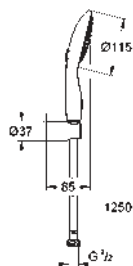

27 839 000 chrome 106.00

Power&Soul 115
Wall holder set 2 sprays
consisting of:
Hand shower Power&Soul 115 (27 671 000)
wall shower holder (27 056 000)
Silverflex shower hose 1 250 mm (28 362)
GROHE DreamSpray perfect spray pattern
GROHE StarLight chrome finish
SpeedClean anti-lime system
Inner WaterGuide for a longer life
Twistfree to prevent hose from twisting
suitable for instantaneous heater
min. recommended pressure 1.0 bar