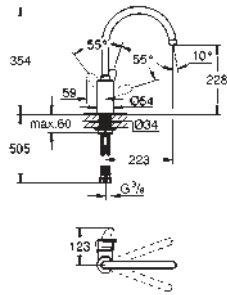

GROHE EUROSTYLE COSMOPOLITAN

Ref. No.

Colour

Price netto (€)

33 975 002

chrome

187.00

Eurostyle Cosmopolitan
Single-lever sink mixer 1/2"
high spout
single hole installation
GROHE StarLight finish
GROHE SilkMove 35 mm ceramic cartridge
mousseur
adjustable flow rate limiter
swivel tubular spout
selectable swivel area : 0° / 150° / 360°
flexible connection hoses
rapid installation system