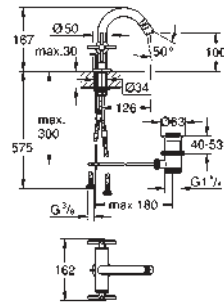

24 027 003 **chrome** *
24 027 DC3 **supersteel** *
24 027 AL3 **brushed hard graphite** *
Atrio
Single-hole bidet mixer 1/2"
M-Size
ceramic headparts 1/2", 90°
GROHE StarLight chrome finish
rapid installation system
ball-joint mousseur
bow spout
pop-up waste set 1 1/4"
flexible connection hoses
with cross handles
Two different sets of caps included. One set with
„H“ and „C“ marking, one set without marking.

new