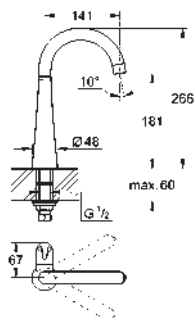

Zedra
Pillar tap 1/2"
single hole installation
GROHE StarLight finish
ceramic headpart 1/2", 90°
mousseur
swivel tubular spout
swivel area 360°