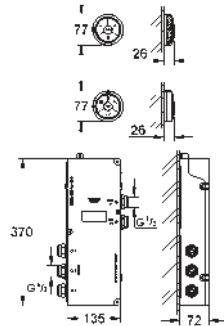

GROHE F-DIGITAL CONTROLLERS

Ref. No. Colour Price netto (€)

36 289 000 chrome 1,410.00

F-digital Digital Controller and digital diverter for bath

including digital thermostat unit
Digital Controller - intuitive multifunctional operating unit

- Wireless technology
- Temperature and flow control (temperature adjustable up to max. 46° C)
- Pause function
- Memory function
- LED ring incl. warming-up function: visual feedback when preferred temperature is reached

digital diverter for bath

- Diverter: head-, hand shower and bath spout
- LED-ring

Digital thermostat unit (concealed body)

- warm/cold supplies 1/2"
- 3 outlets 1/2" bath diverter

Default setting configurable during installation:

- automatic safety shut-off after 20 min
- GROHE SafeStop at 38°C

Transceiver unit for Digital Controller and Digital thermostat unit incl. cable 3 m

GROHE TurboStat digital controlled compact cartridge with wax thermoelement

GROHE StarLight chrome finish

GROHE EcoJoy technology for less water and perfect flow

requires:

- built-in power supply 36 078 000 or plug power supply 65 790 000
- min. recommended pressure 1.0 bar
- energy efficiency class illumination of control unit: not applicable

36 295 000 chrome 1,410.00