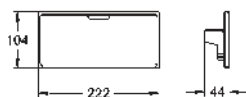

18 700 000 daVinci satin white 40.00

GROHE EasyReach tray
for Grohtherm Cube
removable for easy cleaning
da Vinci satin white finish
- exposed thermostatic shower mixer
with centre distance 150 mm
- exposed thermostatic bath mixer
with centre distance 150 mm