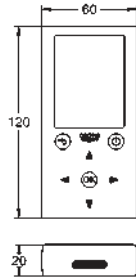

GROHE ESSENCE E

Ref. No. Colour Price netto (€)

36 407 001 chrome 299.00

Remote control
for all GROHE one eye infra-red products as of 06/2015
and GROHE Blue Home

monitoring
consumption and usage data
thermal disinfection cycles (infrared faucets)
auto flush cycles (infrared faucets)
cleaning mode cycles (GROHE Blue Home)
filter and CO₂ capacity (GROHE Blue Home)

configuration
cleaning mode on/off
thermal disinfection (infrared faucets)
detection range
shut off delay (infrared faucets)
auto flush (infrared faucets)
filter capacity (GROHE Blue Home)

service
send and save profile
reset to factory or user settings
filter capacity (GROHE Blue Home)
demo mode
error codes (GROHE Blue Home)

3 x 1.5 V AAA DC battery supply

36 340 000 chrome 57.00