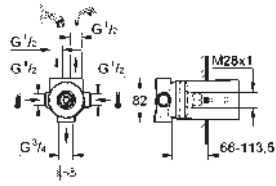

GROHE VERIS

Ref. No.

Colour

Price netto (€)

29 033 000

chrome

261.00

5-way diverter
concealed body
wall installation
with ceramic sealing discs
connection cold and hot 1/2"
2 outlets 1/2"
1 bath outlet 3/4"
installation depth infinitely adjustable
66 - 113 mm
DR-brass
min. recommended pressure 1.0 bar