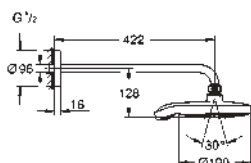

26 172 000

chrome

250.00

Power&Soul Cosmopolitan 190
Head shower set 422 mm, 4+ sprays

consisting of:

head shower Power&Soul Cosmopolitan 190,
spray plate night time grey (27 765 000)

4 spray patterns:

GROHE Rain O², Rain, Bokoma Spray, Jet
Rainshower shower arm 422 mm, escutcheon
chrome (26 146 000)