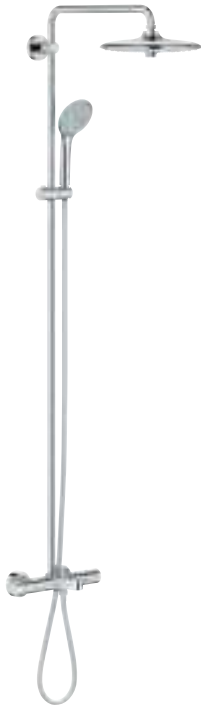

GROHE EUPHORIA SYSTEM

Ref. No.

Colour

Price netto (€)

new