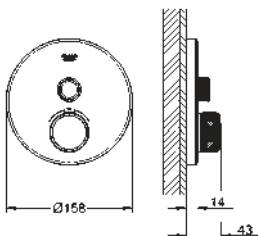

Grotherm SmartControl

Thermostat for concealed installation with one valve

set for final installation for

GROHE Rapido SmartBox 35 600 000

metal wall escutcheon with **GROHE QuickFix** (covered escutcheon and shaft sealing, covered fixing), retroactively 6° adjustable

GROHE StarLight finish

GROHE SmartControl push for ON-OFF, turn for

volume adjustment from EcoJoy to full flow

exchangeable symbols

GROHE TurboStat compact cartridge

with wax thermoelement

GROHE SafeStop at 38°C

GROHE SafeStop Plus optional temperature limiter at 43°C included

built-in non return valves and dirt strainers

cover plate in moon white acrylic glass

without roughing-in-set

flow performance:

outlet A (to external shut-off) = 34 l/min

outlet B/C = 29 l/min