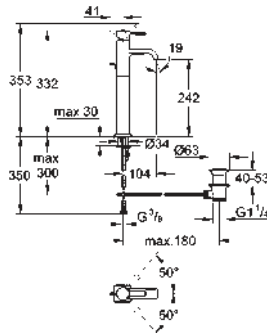

32 760 000 chrome 789.00

Allure
Single-lever basin mixer 1/2"
XL-Size
single hole installation
for free-standing basins
GROHE SilkMove 28 mm ceramic cartridge
GROHE StarLight chrome finish
GROHE EcoJoy 6.0 l/min. flow limiter
rapid installation system
mousseur
pop-up waste set 1 1/4"
flexible connection hoses
projection 104 mm
min. recommended pressure 1.0 bar