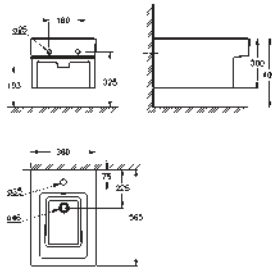

39 486 00H

alpine white

*

**Cube Ceramic
Wall hung bidet**
1 hole punched
with overflow
including fixation set
fine fire clay
PureGuard anti stick coating and anti bacterial glazing

new