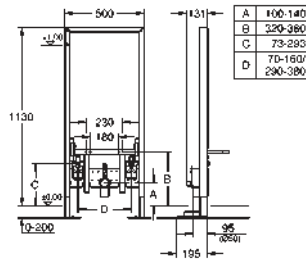

INSTALLATION
SYSTEMS

GROHE RAPID SL FREE-STANDING INSTALLATION

Ref. No.

Colour

Price netto (€)

38 581 001

chrome

463.00