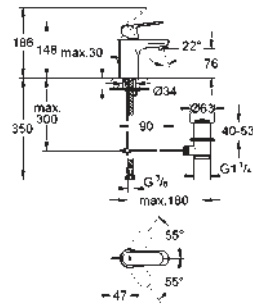

32 825 000

chrome

108.00

Eurosmart Cosmopolitan
Single-lever basin mixer 1/2"
S-Size

single hole installation
metal lever

GROHE SilkMove 35 mm ceramic cartridge
adjustable flow rate limiter
GROHE StarLight chrome finish
GROHE QuickFix installation system
with centering support

mousseur
pop-up waste set 1 1/4"
flexible connection hoses
min. recommended pressure 1.0 bar
optional temperature limiter ref. no. 46 375 000
acoustic group I in accordance with DIN 4109