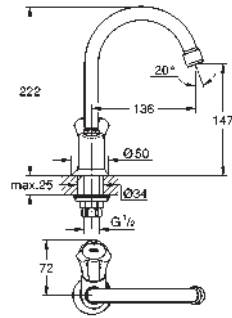

GROHE COSTA L

Ref. No.

Colour

Price netto (€)

20 393 001

chrome

77.00

Costa L
Pillar tap 1/2"
metal handle
heat-insulated
screwable
marking: blue
Longlife-headpart
swivel tubular spout with mousseur
union nut 1/2" with 10.5 mm drilling
GROHE StarLight chrome finish