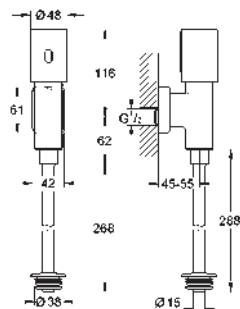

Tectron Rondo

Infra-red electronic for Urinal

with infrared sensor for bi-directional communication for monitoring, configuration and service purpose

6 V lithium-battery, type CR-P2

battery lifetime: approx. 7 years (150 actuations a day)

metal housing

exposed installation

flow pressure min 0.5 bar

operating pressure max 10 bar

G 1/2

with **integrated stop valve**

flush pipe with rubber connector

multistage battery status display

7 pre-set programs:

auto flush

cleaning mode

pre-flush on/off

additional functions and precise settings

by remote control 36 407

CE approved

37 427 000

chrome

331.00