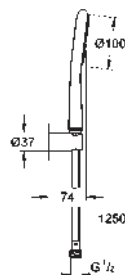

27 383 000

chrome

98.00

**Rainshower Icon 100
Wall holder set 1 spray**

consisting of:

hand shower Icon 100 (27 377 000)
wall shower holder (27 056 000)
Silverflex shower hose 1 250 mm (28 362)
GROHE EcoJoy 9,5 l/min flow limiter
GROHE DreamSpray perfect spray pattern

GROHE StarLight chrome finish
SpeedClean anti-lime system
Inner WaterGuide for a longer life
Twistfree to prevent hose from twisting
suitable for instantaneous heater