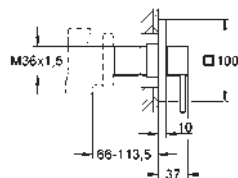

19 590 000 **chrome** **195.00**

Allure
5-way diverter
set for final installation for 29 033
without concealed body
bayonet union escutcheon
installation depth infinitely adjustable
66 - 113 mm
only for use with concealed body
GROHE StarLight chrome finish