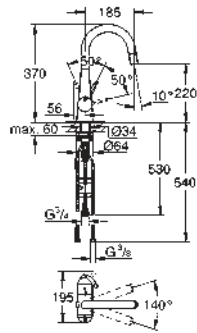

GROHE ZEDRA / ZEDRA TOUCH

Ref. No.

Colour

Price netto (€)

32 296 000
32 296 SD0

chrome
stainless steel

376.00
573.00

Zedra
Single-lever sink mixer 1/2"
single hole installation
GROHE StarLight finish
GROHE SilkMove 46 mm ceramic cartridge
flow strainer
pull-out laminar spray
diverter: laminar spray/**SpeedClean** shower jet
automatic return to laminar spray
adjustable flow rate limiter
swivel tubular spout
swivel area 360°
protected against backflow
flexible connection hoses
min. recommended pressure 1.0 bar