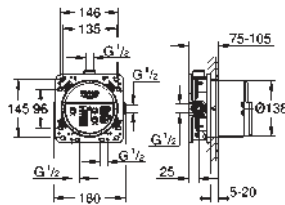

GROHE Rapido SmartBox
Universal rough-in box, 1/2"
3 outlets 1/2"
2 inlets below, 1/2"
installation depth 75-105 mm
connection unit in DR brass
pre-mounted flushing plug
stable build-in box and protective cover
fixation options for solid walls and dry
cladding
gasket
without set for final installation

27 865 000 chrome 4,510.00