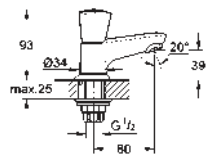

GROHE COSTA S

Ref. No.

Colour

Price netto (€)

20 405 001

chrome

58.00

Costa S
Pillar tap 1/2"
metal handle
heat-insulated
screwable
marking: blue
Carbodur headpart
cast spout with mousseur
union nut 1/2" x 10.5 mm
GROHE StarLight chrome finish