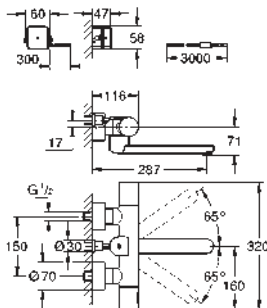

**Eurosmart Cosmopolitan E Bluetooth
Infra-red electronic thermostatic basin mixer, wall mounted**

with infrared sensor and Bluetooth module for bi-directional communication for monitoring, configuration and service purpose with transformer 100-240 V AC, 50-60 Hz, 6.75 V DC

GROHE StarLight finish

GROHE CoolTouch

GROHE EcoJoy technology for less water and perfect flow
GROHE SafeStop at 38°C
swivel cast spout 219 mm
with swivel stop at 130° or fixed
projection 287 mm
laminar mousseur 9 l/min
S-unions

escutcheon covers for S unions
non-return valve
dirt strainers

power connection cable 3.0 m
for use with connection set
39 383 000

with Bluetooth 4.0* for wireless data communication for Apple** and Android devices
Bluetooth range (max. 10 m) varies depending on used materials and walls between transmitter and receiver

monitoring
password protected products
app detects all Bluetooth products in range
auto flush cycles and timing last auto flush
usage per day / 30 days
thermal disinfection cycles and timings last disinfection

configuration
detection range and shut off delay
auto flush
thermal disinfection

cleaning mode
2 on/off timers
identification by name

service
send and save 3 profiles
reset to factory or user settings
hard and software version
CE approved
acoustic group I in accordance with DIN 4109
type of protection faucet IP 59K