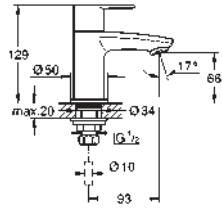

GROHE EUROSTYLE COSMOPOLITAN

Ref. No.

Colour

Price netto (€)

23 039 002

chrome

96.00

**Eurostyle Cosmopolitan
Pillar tap
XS-Size**

single hole installation

metal lever

ceramic headpart 1/2", 90°

GROHE StarLight chrome finish

mousseur

min. recommended pressure 1.0 bar

acoustic group I in accordance with DIN 4109

union nut 1/2" x 10.5 mm