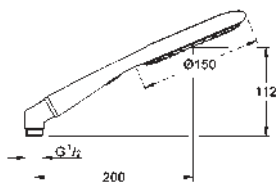

27 637 000 chrome/misty slate 90.00

Rainshower Icon 150
Hand shower 2 sprays
Rain, SmartRain
eco function (reduction of flow rate)
metal elbow adapter for the combination of hand showers with shower hoses
GROHE EcoJoy technology for less water and perfect flow
GROHE DreamSpray perfect spray pattern
GROHE StarLight chrome finish
SpeedClean anti-lime system
Inner WaterGuide for a longer life
universal mounting system, fitting all standard shower hoses
suitable for instantaneous heater