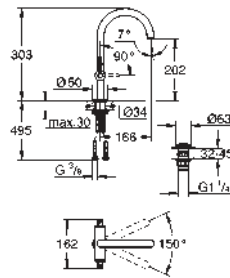

- 20 021 003 chrome *
- 20 021 DC3 supersteel *
- 20 021 AL3 brushed hard graphite *

Atrio
Pillar tap 1/2"
XS-Size
Headpart 1/2" - 90°
GROHE StarLight chrome finish
GROHE EcoJoy 5.7 l/min laminar mousseur
rapid installation system
mousseur
fixed spout
flexible connection hoses
with lever handle

new