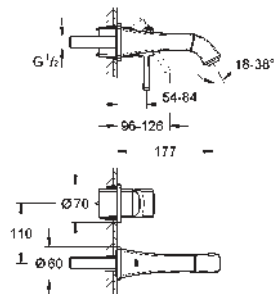

19 929 000 chrome 413.00
19 929 IGO chrome/gold 537.00

Grandera
Two-hole basin mixer
S-Size
wall mounted
set for final installation for 23 319 000
without concealed body
GROHE StarLight chrome finish
GROHE EcoJoy technology for less water and perfect flow
GROHE AquaGuide adjustable mousseur 5.7 l/min
centre distance 110 mm
projection 177 mm

19 930 000 chrome 455.00
19 930 IGO chrome/gold 593.00
ditto, projection 234 mm

* price upon request