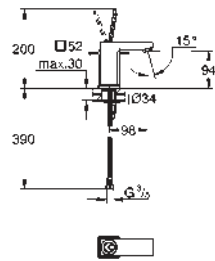

23 656 000 chrome 221.00

Eurocube Joy
Single-lever basin mixer 1/2"
S-Size
single hole installation
metal lever
GROHE FeatherControl Joystick cartridge
GROHE StarLight chrome finish
GROHE EcoJoy SpeedClean mousseur 5.7 l/min
GROHE QuickFix Plus installation system
smooth body
flexible connection hoses