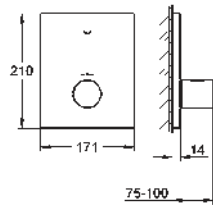

Grotherm F
Thermostatic trim
for high-flow, multiple outlet custom shower applications
requires separate volume controls
for use with Rapido T rough-in box 35 500 000 sold separately
GROHE StarLight chrome finish
GROHE SafeStop at 38°C
GROHE SafeStop Plus optional temperature limiter at 43°C included
metal handle for temperature control
rectangular metal wall escutcheon with
hidden fixing and hidden sealings
flow rate:
- max. 53 l/min at 3 bar by using all 3 outlets at the same time
- bottom outlet 50 l/min. at 3 bar
- top outlets left/right, each 36 l/min. at 3 bar
without concealed body

35 500 000 chrome 239.00
GROHE Rapido T Universal thermostatic mixer for concealed installation

27 625 000 chrome 610.00