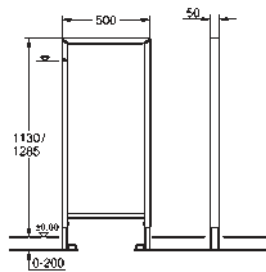

38 548 001

chrome

121.00

Rapid SL empty element
1.13 m installation height
for the installation of fitting holders
or to cover the distance between
two elements (60 - 170 cm)
for installation back to back with free-standing
elements
TÜV approved
without accessories for on-the-wall installation

38 629 000

chrome

52.00

Rapid SL extension
for floor constructions from 200 up to 350 mm
fixing material
not suitable for project elements

37 310 000

chrome

80.00

Installation rail
for row installation
fixing material
1 piece
2600 x 36 x 20 mm
mounting set for 3 Rapid or
Uniset elements
not available for Uniset WC