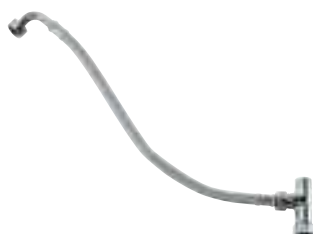

47 533 000

chrome

39.00

Grotherm Micro
Connection set
for Grotherm Micro
consisting of:
union nut 3/8"
T-unit
2 outlets 3/8" male thread
flexible connection hose
union nuts
GROHE StarLight chrome finish