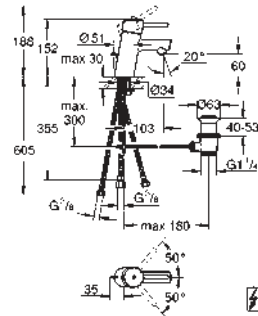

23 060 001 **chrome** **150.00**

Concetto
Single-lever basin mixer 1/2"
S-Size
single hole installation
metal lever
GROHE SilkMove 35 mm ceramic cartridge
adjustable flow rate limiter
GROHE StarLight chrome finish
GROHE QuickFix installation system
with centering support
flow straightener
pop-up waste set 1 1/4"
flexible connection hoses
for open water heater
optional temperature limiter ref. no. 46 375 000
acoustic group I in accordance with DIN 4109