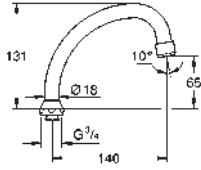

GROHE SOAP DISPENSERS

Ref. No.

Colour

Price netto (€)

13 071 000

chrome

32.00

Tubular spout
swivelling, without stop
mousseur
coupling nut 3/4"
projection 140 mm
DR-brass
GROHE StarLight chrome finish

KITCHEN
FITTINGS