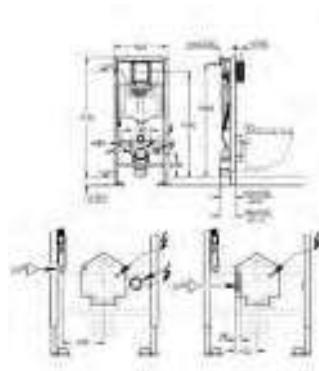

GROHE SENSIA ARENA

Ref. No. Colour Price netto (€)

39 112 001 chrome 260.00

Rapid SL for GROHE Sensia shower WCs
flushing cistern GD 2 with connections for GROHE Sensia shower toilets (Sensia IGS/Sensia Arena)
1.13 m installation height
for on-the-wall installations or studed walls
powder coated steel frame, self-supporting
for dry-cladding, completely pre-assembled
with fixed connections
quick adjustment, lockable
fixing material
TUV approved
2 WC fixing bolts
fixing device for ceramic
distance of fixing bolts 180/230 mm
PP outlet bend Ø 90 mm
depth adjustable
reducer Ø 90/110 mm
inlet and outlet connecting set
flushing cistern GD 2, 6 - 9 l
adjustment ex factory 6 l and 3 l
pneumatic discharge valve offering 3 modes of operation: dual flush or start/stop or single flush
water supply from back
low noise (group I acc. to German Noise Specification)
insulated against condensation
1/2" water supply connection including integrated angle valve and push fit flexible hose union
no tools required for the installation
of the inspection shaft incl. protection during construction phase
for vertical or horizontal use
2 wall brackets with fixing material
universal water connection for shower toilets Sensia Arena and Sensia IGS
concealed socket for mains supply
positioning help for electrical connection
for mounting of small flush plates please order revision shaft 40 911 000 (sold separately)

46 944 000 chrome 195.00