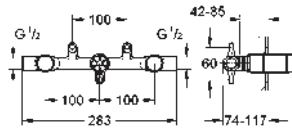

Ref. No. Colour Price netto (€)

29 025 000 **chrome** **232.00**
Two-handle basin mixer concealed body, 1/2"
for 3-hole wash-basin mixer
wall installation
without finishing trim set
Installation depth 43 - 85 mm
DR-brass
installation device