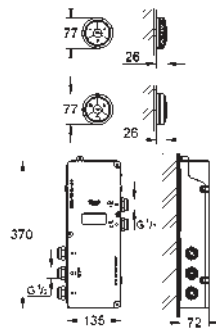

F-digital Digital Controller and digital diverter for shower

including digital thermostat unit
Digital Controller - intuitive multifunctional operating unit

- Wireless technology
- Temperature and flow control
- Pause function
- Memory function
- LED ring incl. warming-up function: visual feedback when preferred temperature is reached

Digital diverter for shower

- Diverter: head-, hand shower and bath spout
- LED-ring

Digital thermostat unit (concealed body)

- warm/cold supplies 1/2"
- 3 outlets 1/2" shower diverter

Default setting configurable during installation:

- automatic safety shut-off after 20 min
- GROHE SafeStop at 38°C

Transceiver unit for Digital Controller and Digital thermostat unit incl. cable 3 m

GROHE TurboStat digital controlled compact cartridge with wax thermoelement

GROHE StarLight chrome finish

GROHE EcoJoy technology for less water and perfect flow

requires:

- built-in power supply 36 078 000 or plug power supply 65 790 000
- min. recommended pressure 1.0 bar
- energy efficiency class illumination of control unit: not applicable