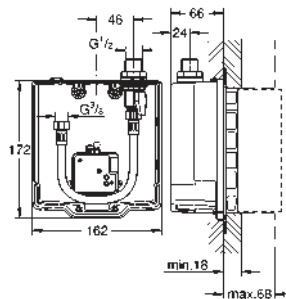

SPECIAL FITTINGS

36 337 000 chrome 109.00

**Euroeco Cosmopolitan E
Concealed mounting box**
wall installation
for installation with pre-mixed or cold water
suitable for IR-sets for final installation
stop valve
connection housing for power supply
suitable for
36 273 000, 36 335 SD0, 36 334 SD0, 36 411 000