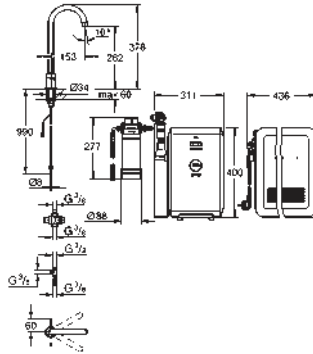

GROHE BLUE PROFESSIONAL

Ref. No.

Colour

Price netto (€)

31 302 001
31 302 DC1

chrome
supersteel

2,326.00
2,426.00

GROHE Blue Mono Chilled and Sparkling Starter Kit

consisting of:

GROHE Blue Minta Mono faucet with filter function
single hole installation

handle for 3 types of filtered and chilled table water
still, medium, sparkling

GROHE StarLight finish

swivel tubular spout

swivel area 140°

flexible connection hoses

GROHE Blue Cube

270 Watt cooling unit, 230 V, 50 Hz

type of protection IP 21

CE approved

GROHE Blue size S filter, filter head with flexible adjustment

for regions with water hardness of more than 9° dKH

for regions with water hardness below 9° dKH please

order activated carbon filter 40 547 001

GROHE Blue 425 g CO₂-carbonization bottle

Min. recommended pressure 2.0 bar

This product includes an article which is declared as a hazardous
substance. Find more information in the safety data sheet. You can
download the safety data at: www.grohe.com/safety-data-sheets/