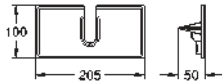

GROHE SHOWER SYSTEM ACCESSORIES

Ref. No.	Colour	Price netto (€)
26 362 LN0	white	27.00

GROHE EasyReach tray
for Euphoria and New Tempesta shower systems with thermostat
centre distance 150 mm

GROHE HEAD AND SIDE SHOWERS