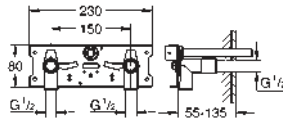

GROHE BLUETOOTH MONITORING

Ref. No. Colour Price netto (€)

39 383 000 chrome 89.00

**Eurosmart Cosmopolitan E
Thermostatic 230 V connection set**
fitting support
2 fitting connections 1/2"
power supply connector
wall installation
for use with Eurosmart Cosmopolitan E thermostat 230 V