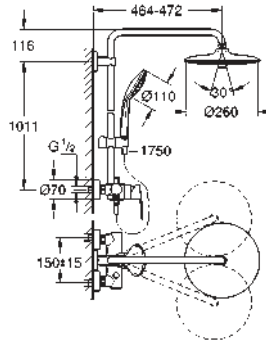

GROHE EUPHORIA SYSTEM

Ref. No.

Colour

Price netto (€)

new