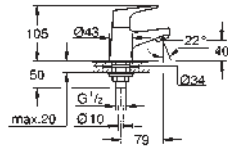

20 575 000 **chrome** **46.00**
BauFlow
Pillar tap 1/2"
XS-Size
single hole installation
metal lever
ceramic headpart 1/2", 90°
GROHE StarLight chrome finish
GROHE EcoJoy mousseur 5.7 l/min
fixation nut G 1/2"