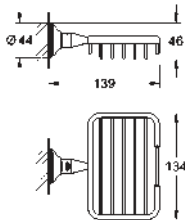

GROHE ESSENTIALS AUTHENTIC

Ref. No. Colour Price netto (€)

40 659 001 chrome 35.83
40 659 EN1 brushed nickel 46.66

Essentials Authentic
Filling basket, small
material: metal
concealed fastening
GROHE StarLight chrome finish