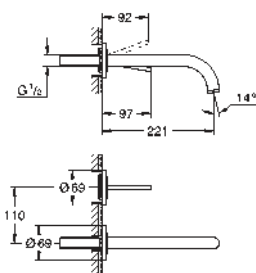

19 918 003
19 918 DC3
19 918 AL3

chrome *
supersteel *
brushed hard graphite *

Atrio
Two-hole basin mixer joystick
wall mounted
without concealed body
set for final installation for
23 429 000
GROHE FeatherControl Joystick cartridge
GROHE StarLight chrome finish
GROHE EcoJoy 5.7 l/min laminar mousseur
centre distance 110 mm
projection 221 mm