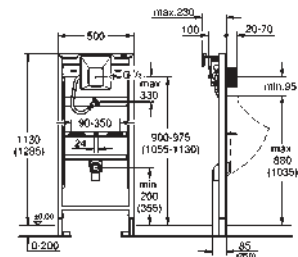

Rapid SL for urinal
with GROHE Rapido U
for manual actuation or Tectron
infra-red electronic 6 V or 230 V
1.13 and 1.30 m installation height
for on-the-wall installations or studded walls
powder coated steel frame, self-supporting
for dry-cladding, completely pre-assembled
height adjustable fitting connections
quick adjustment, lockable
fixing material
TÜV approved
HT-outlet bend Ø 50 mm
inlet connection and inlet connecting set
fixing bolts M8, with fixing device for the ceramic
water group with stop valve
flow pressure min 0.5 bar
operating pressure max 10 bar
flush aid
functional unit checked ex factory
water supply connections 1/2" outer thread
connecting box for mains supply 230 V
installation box with gasket
Shortable inspection shaft incl. protection
during construction phase for sets for final
installation with dimensions 116 x 144 mm
accessories for on-the-wall installation

39 376 000

chrome

282.00