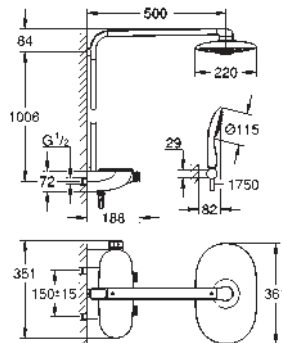

26 250 LS0

moon white

1,280.00

Rainshower System SmartControl 360 DUO Shower system with thermostat for wall mounting

consisting of:

horizontal 500 mm shower arm
exposed SmartControl thermostat
allows change between:
head shower Rainshower 360 DUO, spray plate white
GROHE PureRain/GROHE Rain O² spray* and TrioMassage
hand shower Power&Soul 115, spray plate white (27 671 LS0)
hand shower wall holder (27 055 000)
Silverflex shower hose 1750 mm (28 388 000)
minimum flow rate 10 l/min.

GROHE DreamSpray perfect spray pattern

GROHE StarLight chrome finish

GROHE CoolTouch no risk of scalding

GROHE TurboStat compact cartridge

with wax thermoelement

GROHE EcoJoy technology for less water and perfect flow

GROHE SafeStop at 38°C

GROHE SafeStop Plus optional temperature limiter at 43°C included

GROHE SmartControl push for ON-OFF, turn for

volume adjustment from EcoJoy to full flow

GROHE EasyReach shower tray

SpeedClean anti-lime system

Inner WaterGuide for a longer life

suitable for instantaneous heaters

from 18 kW/h

Twistfree to prevent hose from twisting

* to be decided at first installation; factory default

setting: GROHE PureRain

In case of a 160 cc thermostat you need to purchase one of the following wall fixation sets for installation: 125356, 125357