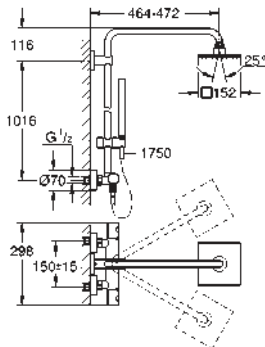

27 932 000

chrome

633.00

Euphoria System 150

Shower system with thermostatic mixer for wall mounting

consisting of:

horizontal swivable 450 mm shower arm

exposed thermostat with

Aquadimmer function

allows change between:

head shower Euphoria Cube 150 (27 705 000)

spray pattern: Rain

with ball joint

rotation angle $\pm 12^\circ$

hand shower Euphoria Cube Stick (27 698 000)

adjustable in height with gliding element

Silverflex shower hose 1750 mm (28 388 000)

GROHE EcoJoy 9.5 l/min flow limiter

GROHE TurboStat compact cartridge

with wax thermosteement

GROHE SafeStop at 38°C

GROHE SafeStop Plus optional temperature limiter at 43°C included

GROHE DreamSpray perfect spray pattern

GROHE StarLight chrome finish

SpeedClean anti-lime system

Inner WaterGuide for a longer life

Twistfree to prevent hose from twisting

suitable for instantaneous heaters

from 18 kW/h

minimum flow rate 7 l/min.

min. recommended pressure 1.0 bar

optional upgrade: GROHE EasyReach tray (26 362)