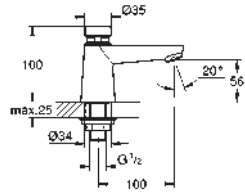

GROHE EUROECO COSMOPOLITAN T

Ref. No. Colour Price netto (€)

36 265 000 chrome 126.00

**Euroeco Cosmopolitan T
Self-closing pillar tap 1/2"**
for cold or premixed water
marking: blue/red
GROHE StarLight chrome finish
3 adjustable flow times: short - medium - long
(factory setting: short), approx. 7, 15, 30 sec
(pressure dependent)
min. recommended pressure 1.0 bar