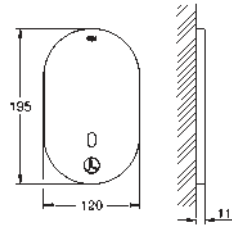

GROHE BLUETOOTH MONITORING

Ref. No.

Colour

Price netto (€)

36 415 000

chrome

610.00

**Eurosmart Cosmopolitan E Bluetooth
Infra-red electronic for concealed shower thermostat**

with infrared sensor and Bluetooth module for bi-directional communication for monitoring, configuration and service purpose with transformer 100-240 V AC, 50-60 Hz, 6.75 V DC for concealed installation box 36 416 000

GROHE StarLight finish

chrome escutcheon with Bluetooth 4.0* for wireless data communication for Apple** and Android devices Bluetooth range (max. 10 m) varies depending on used materials and walls between transmitter and receiver

monitoring

password protected products app detects all Bluetooth products in range auto flush cycles and timing last auto flush usage per day / 30 days thermal disinfection cycles and timings last disinfection

configuration

shut off delay auto flush thermal disinfection cleaning mode

2 on/off timers identification by name

service

send and save 3 profiles reset to factory or user settings hard and software version CE approved

36 416 000

chrome

587.00