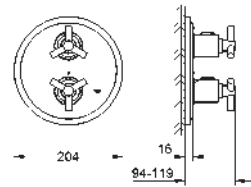

19 394 000

chrome

515.00

Atrio
Thermostatic shower mixer

set for final installation for
GROHE Rapido T 35 500 000
without concealed body
GROHE StarLight chrome finish
GROHE SafeStop at 38°C
volume handle with **GROHE EcoButton** (economy
button with individually adjustable economy stop)
Carborundum ceramic headpart 1/2", 180°
escutcheon- and shaft-sealing
wall escutcheon
covered fixing
with Ypsilon handle