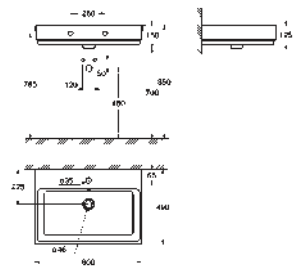

new

39 469 00H

alpine white

*

Cube Ceramic Wash basin 80

wall hung
1 hole punched, 2 holes pre-punched
with overflow
800 x 490 mm
fine fire clay

PureGuard anti stick coating and anti bacterial glazing

new