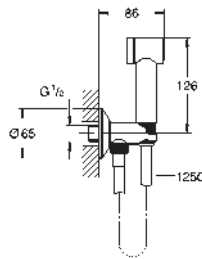

26 332 000 **chrome** 161.00

Sena Trigger Spray 35
Wall holder set with angle valve 1 spray
consisting of:
hand shower with trigger control (26 328)
valve with integrated shower holder (26 333)
Silverflex Longlife shower hose 1250 mm (26 335 000)
GROHE StarLight chrome finish
SpeedClean anti-lime system
Twistfree to prevent hose from twisting
min. recommended pressure 0.5 bar
Please refer to local norms regarding installation.

26 329 000 **chrome** 159.00
ditto, hose 1.000 mm