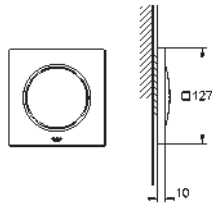

GROHE F-DIGITAL DELUXE

Ref. No. Colour Price netto (€)

36 359 000 chrome 1,260.00

Rainshower F-Series

Light set

127 x 127 mm per module

full spectrum LED: soft light with changing rainbow colours
individually adjustable: permanent lighting with colour selection
consisting of:

- 1 light module with two plug connections
- 1 light module with one plug connection

waterproof & corrosion protected

supply voltage: 12 V DC

CE approved

GROHE StarLight chrome finish

requires rough-in set (29 072 000), F-digital Deluxe base unit

box (26 374 000 or 36 397 000), Bluetooth unit (36 371 000)

and various cable connections – all to be ordered separately

due to installation situation

this product contains built-in LED lamps, which

cannot be changed: energy efficiency class: A+

For detailed planning and product information please

contact your local GROHE Customer Service.

29 072 000 chrome 241.00