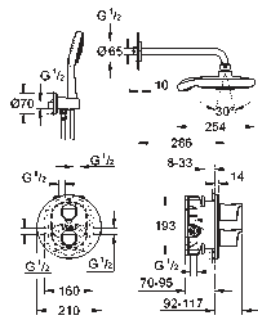

Grotherm 2000
Perfect shower set with Power&Soul Cosmopolitan 190
consisting of:
with integrated 2-way diverter (19 355 001)
GROHE Rapido T thermostatic mixer for concealed installation (35 500 000)
Power&Soul Cosmopolitan head shower (27 764 000)
shower arm (28 576 000)
hand shower Power&Soul Cosmopolitan 115 (27 660 000)
wall connection elbow with integrated hand shower holder (28 628 000)
Silverflex shower hose 1.500 mm (28 364)
min. recommended pressure 1.0 bar