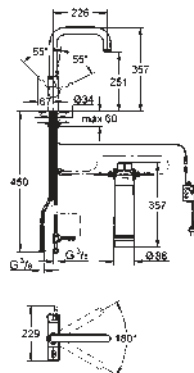

GROHE Blue Pure Starter Kit
consisting of:
GROHE Blue single-lever sink mixer with filter function
single hole installation
U - spout
separate handle for filtered water
headpart 1/2"
GROHE StarLight finish
GROHE SilkMove 35 mm ceramic cartridge
adjustable flow rate limiter
swivel tubular spout
swivel area 180°
separate inner water ways for filtered and non-filtered water
flexible connection hoses
type of protection IP 21
main switching power supply 100 - 240 V AC
50/60 Hz with safety extra-low voltage (SELV)
6 V DC to filter change display unit
GROHE Blue size S filter, filter head with flexible adjustment
this product contains built-in LED lamps, which cannot be changed: energy efficiency class: A+