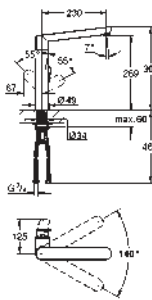

32 175 000
32 175 DC0

chrome
supersteel

652.00
893.00

K7
Single-lever sink mixer 1/2"
single hole installation
GROHE StarLight finish
GROHE SilkMove 35 mm ceramic cartridge
SpeedClean mousseur
adjustable flow rate limiter
swivel cast spout
swivel area 140°
metal lever
flexible connection hoses
rapid installation system