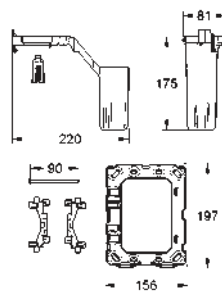

for chlorine-free tabs only

for pneumatic discharge valve AV1

vertical and horizontal installation

156 x 197 mm

made of ABS

GROHE StarLight chrome finish

GROHE EcoJoy technology for less water and perfect flow