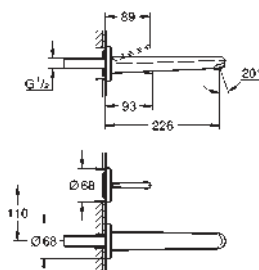

19 969 000 chrome 231.00
19 969 LS0 moon white/chrome 299.00

Eurodisc Joy
Two-hole basin mixer
L-Size
wall mounted
set for final installation for
23 429 000
without concealed body
metal lever
GROHE StarLight chrome finish
GROHE EcoJoy SpeedClean mousseur 5.7 l/min
centre distance 110 mm
projection 226 mm
min. recommended pressure 1.0 bar