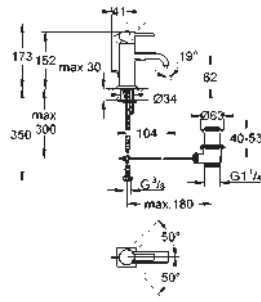

GROHE ALLURE

Ref. No. Colour Price netto (€)

32 757 000 chrome 415.00

Allure
Single-lever basin mixer 1/2"
M-Size
single hole installation
GROHE SilkMove 28 mm ceramic cartridge
GROHE StarLight chrome finish
GROHE EcoJoy 6.0 l/min. flow limiter
rapid installation system
mousseur
pop-up waste set 1 1/4"
flexible connection hoses

32 759 000 chrome 463.00
ditto, smooth body