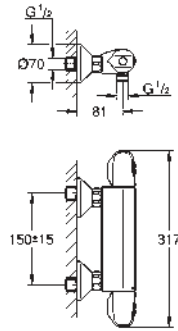

GROHE GROHTHERM 1000

Ref. No. Colour Price netto (€)

34 143 003 chrome 225.00

Grotherm 1000
Thermostatic shower mixer 1/2"
wall mounted
GROHE CoolTouch safety housing
GROHE StarLight chrome finish
GROHE MetalGrip ergonomically shaped metal handles
GROHE SafeStop at 38°C
GROHE SafeStop Plus optional temperature limiter at 43°C included
GROHE TurboStat compact cartridge
with wax thermoelement
integrated mixed water shut off
volume handle with **GROHE EcoButton** (economy button with individually adjustable economy stop)
ceramic headpart 1/2", 180°
shower bottom outlet 1/2"
built-in non return valves
dirt strainers
protected against backflow
S-unions
metal escutcheon
min. recommended pressure 1.0 bar
GROHE EcoJoy technology for less water and perfect flow

34 155 003 chrome 287.00