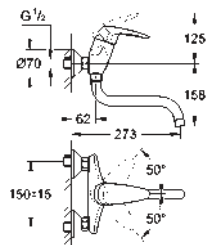

33 772 001

chrome

258.00

Eurodisc
Single-lever sink mixer 1/2"
wall mounted
GROHE StarLight finish
GROHE SilkMove 46 mm ceramic cartridge
mousseur
adjustable flow rate limiter
swivel tubular spout
swivel area 100°
S-unions