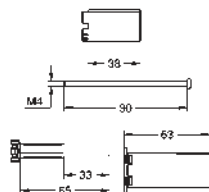

14 048 000

chrome

126.00

Universal extension set

25 mm

fits Grotherm SmartControl and SmartControl Mixer

sets for final installation in combination with

GROHE Rapido SmartBox