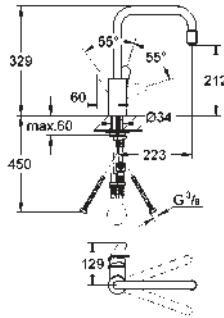

GROHE EURODISC COSMOPOLITAN

GROHE EURODISC COSMOPOLITAN

Ref. No. Colour Price netto (€)

32 259 002 chrome 212.00

Eurodisc Cosmopolitan
Single-lever sink mixer 1/2"
high spout
single hole installation
GROHE StarLight finish
GROHE SilkMove 35 mm ceramic cartridge
mousseur
adjustable flow rate limiter
swivel tubular spout
selectable swivel area : 0° / 150° / 360°
flexible connection hoses
rapid installation system