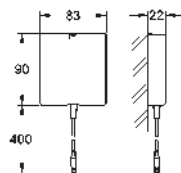

Switch-mode power supply
for one eye infra-red wash basin mixer
switch-mode power supply with operating
voltage 100-230 V AC, 50 - 60 Hz
for concealed socket with cover and strain relief