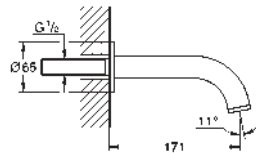

- 13 139 003 chrome *
- 13 139 DC3 supersteel *
- 13 139 AL3 brushed hard graphite *

Atrio
Bath spout
wall mounted
GROHE StarLight chrome finish
mousseur
projection 171 mm
min. recommended pressure 1.0 bar