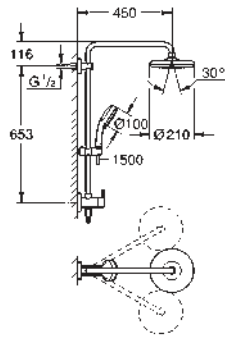

Price netto (€)

new

26 190 001

chrome

511.00

Retrofit System 210 Shower system with diverter for wall mounting

consisting of:

horizontal swivable 450 mm shower arm