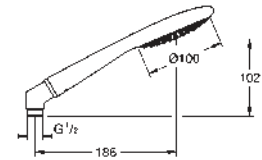

27 376 000 chrome 63.00

Rainshower Solo 100
Hand shower 1 spray
Rain
elbow adapter for the combination of hand showers with shower sets
GROHE EcoJoy 9,5 l/min flow limiter
GROHE CoolTouch
GROHE DreamSpray perfect spray pattern
GROHE StarLight chrome finish
SpeedClean anti-lime system
Inner WaterGuide for a longer life
suitable for instantaneous heater
min. recommended pressure 1.0 bar