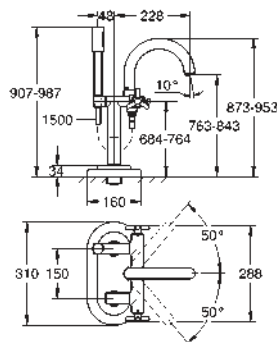

25 044 000

chrome

1,930.00

Atrio
Bath mixer 1/2"

floor-mounted installation
with high pillar unions (765 mm)
ceramic headparts 1/2", 90°
GROHE StarLight chrome finish
automatic diverter: bath/shower
swivel tubular spout
with mousseur and stop limiter
projection 228 mm
integrated non-return valve in the shower outlet 1/2"
Sena hand shower
with shower holder
shower hose 1500 mm
protected against backflow
to be used with, 45 473
without roughing-in-set
with Ypsilon handle