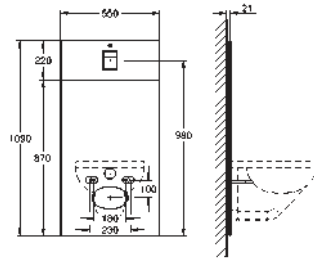

GROHE RAPID SL FOR WC

Ref. No.

Colour

Price netto (€)

39 374 KS0

velvet black

748.00

Rapid SL with glass module

for Rapid SL / Uniset

with flushing cistern GD 2

for connecting shower toilet Sensia Arena

or common wall-hung WCs

for tiled/plastered walls

two-piece glass cover made of tempered safety glass (8 mm)

upper part removable for maintenance

flush plate Skate Cosmopolitan, chrome, flush plate

is kept flush with glass cover

HPL mounting plate with hole pattern for all connections

mounting plate with concealed water connection

for shower toilet Sensia Arena

mounting plate with with quality edges in silver finish

set for noise protection

including accessory for mounting glass plate and WC ceramic