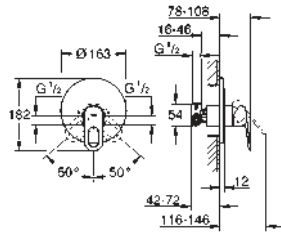

Ref. No.

Colour

Price netto (€)

29 080 000

chrome

121.00

BauLoop
Single-lever shower mixer 1/2"

concealed installation
consisting of:
set for final installation
concealed body (33 964)
metal lever
GROHE Longlife 46 mm ceramic cartridge
GROHE StarLight chrome finish
adjustable flow rate limiter
escutcheon- and shaft-sealing
optional temperature limiter ref. no. 46 308 000