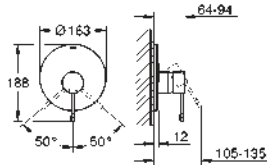

Ref. No. Colour Price netto (€)

19 286 001	chrome	142.00
19 286 DC1	supersteel	193.00
19 286 BE1	polished nickel	181.00
19 286 EN1	brushed nickel	181.00
19 286 GL1	cool sunrise	181.00
19 286 GN1	brushed cool sunrise	181.00
19 286 DA1	warm sunset	181.00
19 286 DL1	brushed warm sunset	181.00
19 286 A01	hard graphite	181.00
19 286 AL1	brushed hard graphite	181.00

Essence
Single-lever shower mixer
set for final installation for
35 501 000
without concealed body
metal lever
GROHE StarLight chrome finish
escutcheon- and shaft-sealing
metal escutcheon
covered fixing

35 501 000	chrome	100.00

GROHE Rapido E Universal single-lever mixer for concealed installation