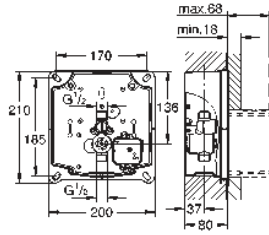

GROHE BLUETOOTH MONITORING

Ref. No.

Colour

Price netto (€)

37 338 000

chrome

128.00

GROHE Rapido U
roughing-in set for urinal
for manual actuation or Tectron
infra-red electronic 6 V or 230 V
water group with stop valve
flow pressure min 0.5 bar
operating pressure max 10 bar
flush aid
functional unit checked ex factory
water supply connections 1/2" outer thread
connecting box for mains supply
installation box with gasket
fixing points for dry cladding and
masonry-in
shortable inspection shaft incl. protection

37 505 SD0

stainless steel

812.00