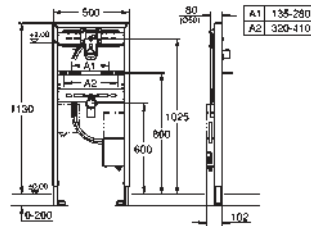

38 748 002

chrome

437.00

Rapid SL for wash basin

for wall mounted fittings with roughing-in set for infra-red electronic Europlus E 36 042 SD0, Essence E 36 447 000 and Eurocube E 36 442 000

1.13 m installation height

for on-the-wall installations or studded walls powder coated steel frame, self-supporting for dry-cladding, completely pre-assembled quick adjustment, lockable fixing material
wash basin fixing bolts M10 with fixing device for ceramic
variable distance of fixing bolts
HT-outlet bend Ø 50 mm
seal Ø 32 mm
pre-mounted roughing-in set with protecting block
fire-proof pipe for laying electronic cables
installation box with water group, stop valve and flush elbow
connection with noise protected fitting holder 1/2"
connecting box for mains supply 230 V
CE approved
for installation with pre-mixed or cold water
without accessories for on-the-wall installation