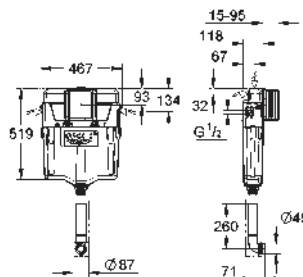

38 661 000

chrome

157.00

Flushing cistern GD 2

6 l flush
adjustment ex factory 6 l and 3 l
pneumatic discharge valve offering 3 modes of operation: dual flush or start/stop or single flush
water supply from left/right/back or top
low noise (group I acc. to German Noise Specification)
insulated against condensation
1/2" water supply connection including integrated angle valve and push fit flexible hose union
no tools required for the installation of the inspection shaft incl. protection during construction phase for vertical or horizontal use
flush pipe insulated against condensation
fixing brackets
without wall plate/actuation
GROHE EcoJoy technology for less water and perfect flow
for mounting of small flush plates please order revision shaft 40 911 000 (sold separately)