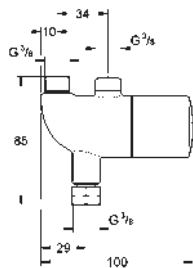

GROHE GROHTHERM MICRO

Ref. No.

Colour

Price netto (€)

34 487 000

chrome

160.00

Grotherm Micro
Thermostatic scalding protection
temperature adjustment 15-43° C (± 2° C)
thermal disinfection without re-adjustment of temperature
connection 3/8" below with cap nut
above 3/8" male thread
GROHE TurboStat thermoelement
GROHE StarLight chrome finish
built-in non return valves
dirt strainer
without connection set
max. pressure differential 5:1
min. recommended pressure 1.0 bar