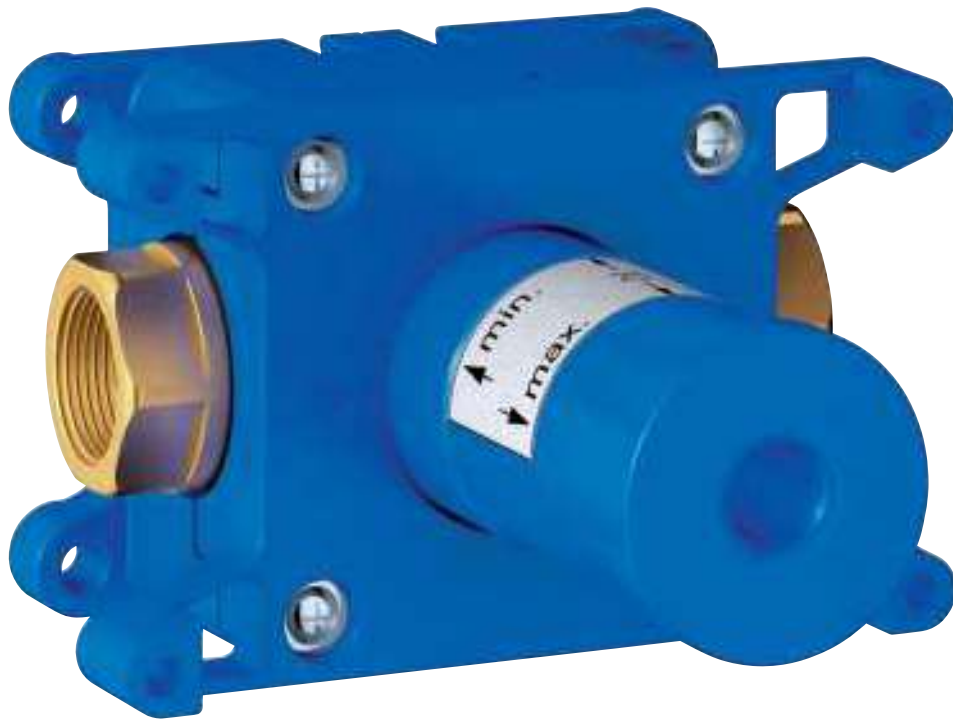

GROHE RAPIDO C/ CONCEALED VALVES