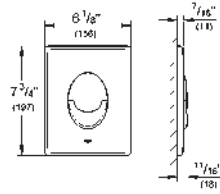

GROHE WALL PLATES FOR WC

Ref. No. Colour Price netto (€)

38 505 000	chrome	64.00
38 505 SH0	alpine white	58.00
38 505 P00	matt chrome	73.00

Skate Air
Wall plate
for dual flush or start & stop actuation
for pneumatic discharge valve AV1
vertical installation
156 x 197 mm
made of ABS
GROHE StarLight chrome finish
GROHE EcoJoy technology for less water and perfect flow

38 506 000	chrome	73.00
38 506 SH0	alpine white	67.00
38 506 P00	matt chrome	73.00

ditto, horizontal installation