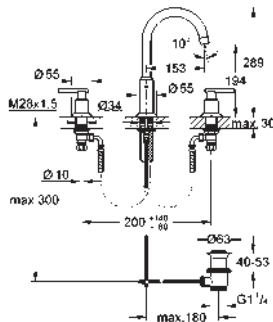

20 009 000

chrome

643.00

Atrio
Three-hole basin mixer 1/2"
M-Size

ceramic headparts 1/2", 90°
GROHE StarLight chrome finish
swivel tubular spout
with mousseur and stop limiter
pop-up waste set 1 1/4"
pressure-proof, flexible connection hoses
between spout and side valves
union nut with 10.5 mm drilling
with Jota handle