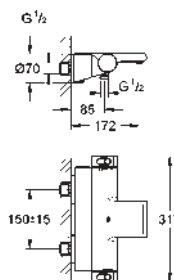

dirt strainers

protected against backflow

covered S-unions, CoolTouch escutcheons with wall sealing

GROHE EasyReach shower tray

removable for easy cleaning

chrome

GROHE EcoJoy technology for less water and perfect flow