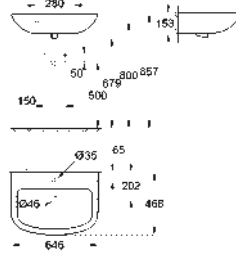

GROHE BAU CERAMIC

Ref. No.

Colour

Price netto (€)

new

39 420 000

alpine white

42.49

**Bau Ceramic
Wash basin 65**
wall hung
1 hole punched
with overflow
646 x 468 mm
vitreous china
18 pieces per pallet

new