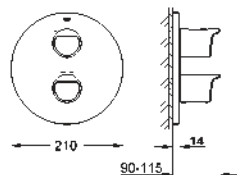

35 500 000

chrome

239.00

GROHE Rapido T Universal thermostatic mixer for concealed installation