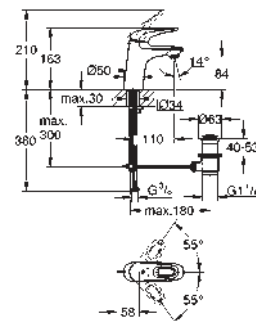

23 564 003

chrome

120.00

Eurostyle
Single-lever basin mixer 1/2"
S-Size
single hole installation
loop metal lever
GROHE SilkMove 35 mm ceramic cartridge
adjustable flow rate limiter
with temperature limiter
GROHE StarLight chrome finish
GROHE EcoJoy mousseur 5.7 l/min
GROHE QuickFix rapid installation system
pop-up waste set 1 1/4"
flexible connection hoses