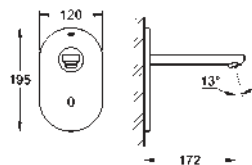

cleaning mode

additional functions and precise settings

by remote control 36 407

CE approved

GROHE EUROECO COSMOPOLITAN E

Ref. No.

Colour

Price netto (€)