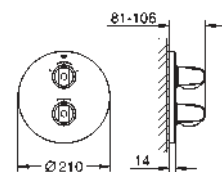

GROHE GROHTHERM 1000

Ref. No. Colour Price netto (€)

19 984 000 chrome 231.00

Grohtherm 1000
Thermostatic shower mixer
set for final installation for
GROHE Rapido T 35 500 000
wall escutcheon with **GROHE QuickFix** (covered
escutcheon- and shaft sealing, covered fixing)
GROHE StarLight chrome finish
GROHE MetalGrip ergonomically shaped metal handles
GROHE SafeStop at 38°C
GROHE SafeStop Plus optional temperature limiter at 43°C included
volume handle with **GROHE EcoButton** (economy
button with individually adjustable economy stop)
ceramic headpart 1/2", 180°
without concealed body
min. recommended pressure 1.0 bar
GROHE EcoJoy technology for less water and perfect flow

35 500 000 chrome 239.00

**GROHE Rapido T Universal thermostatic
mixer for concealed installation**

19 985 000 chrome 259.00

Grohtherm 1000
Thermostatic shower mixer with integrated 2-way diverter
set for final installation for
GROHE Rapido T 35 500 000
wall escutcheon with **GROHE QuickFix** (covered
escutcheon- and shaft sealing, covered fixing)
GROHE StarLight chrome finish
GROHE MetalGrip ergonomically shaped metal handles
GROHE SafeStop at 38°C
GROHE SafeStop Plus optional temperature limiter at 43°C included
GROHE AquaDimmer Eco with multiple function:
- integrated GROHE EcoButton
(economy button with economy stop for shower)
- flow control
- diverter: head and hand shower
without concealed body
min. recommended pressure 1.0 bar
GROHE EcoJoy technology for less water and perfect flow

35 500 000 chrome 239.00

**GROHE Rapido T Universal thermostatic
mixer for concealed installation**

19 986 000 chrome 259.00