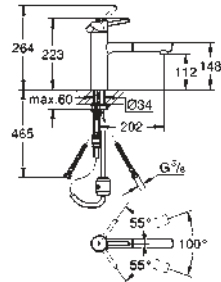

31 129 001 chrome 246.00
31 129 DC1 supersteel 321.00

Concetto
Single-lever sink mixer 1/2"
medium spout
single hole installation
GROHE StarLight finish
GROHE SilkMove 35 mm ceramic cartridge
pull out mousseur
adjustable flow rate limiter
swivel cast spout
swivel area 100°
protected against backflow
flexible connection hoses
rapid installation system
min. recommended pressure 1.0 bar