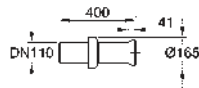

GROHE BAU CERAMIC

Ref. No.

Colour

Price netto (€)

39 453 000

WC connection outlet
horizontal
320 mm from wall

chrome

*