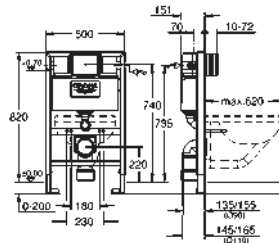

GROHE RAPID SL FOR WC

Ref. No.

Colour

Price netto (€)

38 526 000

chrome

327.00

**Rapid SL for WC
with flushing cistern 6 - 9 I
0.82 m installation height**

for on-the-wall installations or studded walls
powder coated steel frame, self-supporting
for dry-cladding, completely pre-assembled
with fixed connections
quick adjustment, lockable
fixing material

TÜV approved
2 WC fixing bolts
fixing device for ceramic
distance of fixing bolts 180/230 mm
outlet bend Ø 90 mm
depth adjustable
reducer Ø 90/110 mm
inlet and outlet connecting set

flushing cistern 6 - 9 I

pneumatic discharge valve offering 3 modes of
operation: dual flush or start/stop or single flush

front or top actuation

water supply from left/right or back
low noise (group I acc. to
German Noise Specification)

insulated against condensation
1/2" water supply connection including
integrated angle valve and push fit
flexible hose union

Shortable inspection shaft incl. protection
during construction phase

without accessories for on-the-wall installation

without wall plate/actuation

GROHE EcoJoy technology for less water and perfect flow

38 618 000

chrome

299.00