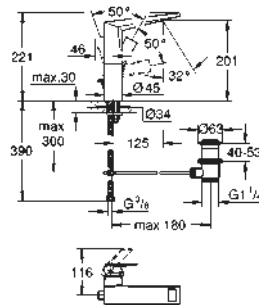

23 109 000	chrome	710.00

Allure Brilliant
Single-lever basin mixer 1/2"
L-Size
single hole installation
GROHE SilkMove 28 mm ceramic cartridge
temperature limiter, GROHE StarLight chrome finish
GROHE EcoJoy 5.0 l/min. flow limiter
GROHE QuickFix installation system
spout with integrated mousseur
pop-up waste set 1 1/4"
flexible connection hoses
min. recommended pressure 1.0 bar

23 112 000	chrome	710.00
ditto, smooth body