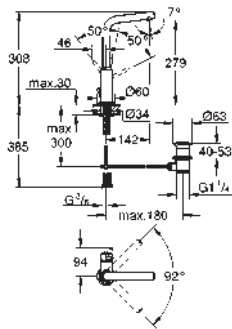

32 129 001 chrome 459.00

Atrio
Single-lever basin mixer 1/2"
L-Size
single hole installation
GROHE SilkMove 28 mm ceramic cartridge
GROHE StarLight chrome finish
rapid installation system
swivel tubular 7° spout with mousseur
stop limiter
pop-up waste set 1 1/4"
flexible connection hoses