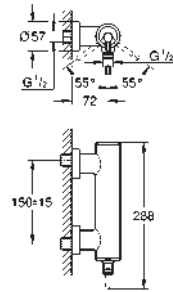

GROHE ATRIO

Ref. No. Colour Price netto (€)

23 429 000 chrome 231.00

Joystick mixer 1/2", concealed body
for 2-hole basin mixers
without finishing trim set
GROHE FeatherControl Joystick cartridge
wall installation
installation device
DR-brass

new

32 108 003 chrome *
32 108 DC3 supersteel *
32 108 AL3 brushed hard graphite *

Atrio
Single-lever bidet mixer 1/2"
M-Size
single hole installation
GROHE SilkMove 28 mm ceramic cartridge
GROHE StarLight chrome finish
rapid installation system
tubular C-spout with ball-joint mousseur
pop-up waste set 1 1/4"
flexible connection hoses

new

32 650 003 chrome *
32 650 DC3 supersteel *
32 650 AL3 brushed hard graphite *

Atrio
Single-lever shower mixer 1/2"
wall mounted
GROHE SilkMove 35 mm ceramic cartridge
GROHE StarLight chrome finish
adjustable flow rate limiter
shower bottom outlet 1/2"
with integrated non return-valve
covered S-unions
protected against backflow

new

32 652 003 chrome *
32 652 DC3 supersteel *
32 652 AL3 brushed hard graphite *

Atrio
Single-lever bath mixer 1/2"
wall mounted
GROHE SilkMove 35 mm ceramic cartridge
GROHE StarLight chrome finish
adjustable flow rate limiter
automatic diverter: bath/shower
cast spout
mousseur
shower bottom outlet 1/2"
with integrated non return-valve
covered S-unions
protected against backflow

new

32 653 003 chrome *
32 653 DC3 supersteel *
32 653 AL3 brushed hard graphite *