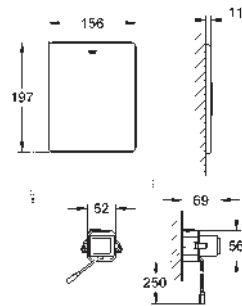

38 759 SD0

stainless steel

837.00

Radio electronic

for WC

receiver modul 868,4 MHz

for support rails for the disabled with radio

transmitter of HEWI, Keuco, Normbau, (more on request)

for flushing cistern GD 2, for flushing cistern 6 l

concealed installation, front plate 156 x 197 mm

servo motor

with transformer 100-230 V AC, 50-60 Hz, 6 V DC

adjustable flush volume

adjustable flow time

72 h flushing can be activated

with extension cable, 3.00 m length,

for connecting transformer and

electronic

CE approved