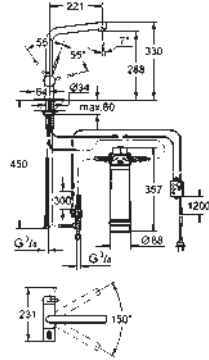

GROHE BLUE PURE

Ref. No. Colour Price netto (€)

31 345 002 chrome 887.00
31 345 DC2 supersteel 1,020.00

GROHE Blue Minta Pure Starter Kit

consisting of:
GROHE Blue Minta single-lever sink mixer with filter function

single hole installation

separate handle for filtered water headpart 1/2"

GROHE StarLight finish

GROHE SilkMove 35 mm ceramic cartridge

adjustable flow rate limiter

swivel tubular spout

swivel area 150°

separate inner water ways for filtered

and non-filtered water

flexible connection hoses

type of protection IP 21

main switching power supply 100 - 240 V AC

50/60 Hz with safety extra-low voltage (SELV)

6 V DC to filter change display unit

GROHE Blue size S filter, filter head with flexible adjustment

adjustable for 600 litre, 1500 litre or

3000 litre filter cartridges

this product contains built-in LED lamps, which

cannot be changed: energy efficiency class: A+

KITCHEN FITTINGS