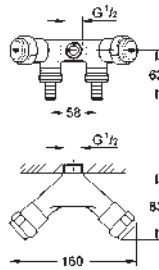

41 020 000

chrome

67.00

Eggemann
Original WAS double valve „Simple“ 1/2"
wall mounted
grease chamber headparts 1/2" for closable
hose connection with non-return valve
female thread 1/2"
protected against backflow
GROHE StarLight chrome finish