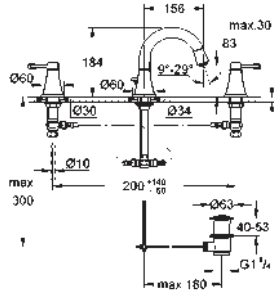

GROHE GRANDERA

Ref. No. Colour Price netto (€)

20 417 000 chrome 484.00
20 417 IGO chrome/gold 629.00

Grandera
Three-hole basin mixer 1/2"
S-Size
valves hot/cold with ceramic headparts 1/2" - 90°
GROHE StarLight chrome finish
GROHE EcoJoy technology for less water and perfect flow
GROHE AquaGuide adjustable mousseur 5.7 l/min
pop-up waste set 1 1/4"
pressure-proof, flexible connection hoses
between spout and side valves
min. recommended pressure 1.0 bar