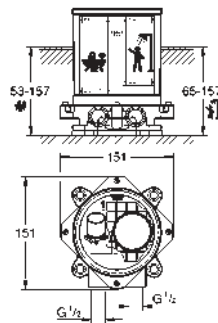

Bath mixer 1/2"

floor-mounted installation with high pillar unions (765 mm) set for final installation for 45 984 001 without roughing-in-set ceramic headparts 1/2", 90° GROHE StarLight chrome finish automatic diverter: bath/shower swivel tubular spout with mousseur and stop limiter projection 301 mm integrated non-return valve in the shower outlet 1/2" hand shower Sena Stick (26 465) with shower holder Silverflex shower hose 1 250 mm (28 362) protected against backflow with cross handles Two different sets of caps included. One set with „H" and „C" marking, one set without marking.