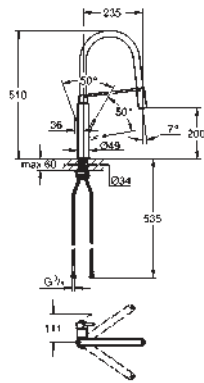

Ref. No. Colour Price netto (€)

31 491 000 chrome 329.00
31 491 DC0 supersteel 444.00

Concetto
Single-lever sink mixer 1/2"
single hole installation
GROHE StarLight chrome finish
GROHE SilkMove 28 mm ceramic cartridge
flow strainer
with integrated temperature limiter
professional spray
with flexible, hygienic GROHflexx kitchen santoprene hose
diverter: laminar spray/**SpeedClean** shower jet
automatic return to laminar spray
GROHE EasyDock M integrated magnet for seamless docking of the spray head
swivel spout
swivel area 360°
protected against backflow
flexible connection hoses
rapid installation system