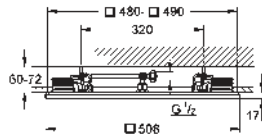

Rainshower F-Series 20"
Ceiling shower with light, 1 spray
Rain
508 x 508 x 59 mm
full spectrum LED: soft light with changing rainbow colours
individually adjustable: permanent lighting with colour selection
power supply for light 12 V DC
CE approved
GROHE DreamSpray perfect spray pattern
GROHE StarLight chrome finish
SpeedClean anti-lime system
suitable for instantaneous heater
requires rough-in set (29 069 000), F-digital Deluxe base
unit box (36 397 000), Bluetooth unit (36 371 000) and
various cable connections – all to be ordered separately
due to installation situation.
this product contains built-in LED lamps, which
cannot be changed: energy efficiency class: A+
For detailed planning and product information please
contact your local GROHE Customer Service.

29 069 000 chrome 136.00