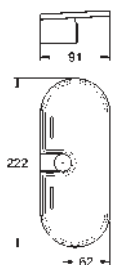

27 596 000 chrome 6.30

GROHE EasyReach tray
Acrylic
for New Tempesta and Euphoria
shower rails Ø 22 mm

SHOWERS