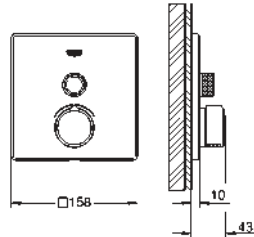

GROHE SMARTCONTROL MIXERS

Ref. No.

Colour

Price netto (€)

29 147 000

chrome

365.00

SmartControl

Concealed mixer with one valve

set for final installation for
GROHE Rapido SmartBox 35 600 000
metal wall escutcheon with **GROHE QuickFix**
(covered escutcheon and shaft sealing, covered
fixing), retroactively 6° adjustable
GROHE StarLight chrome finish
GROHE SmartControl push for ON-OFF, turn for
volume adjustment from EcoJoy to full flow
exchangeable symbols
cartridge for temperature mixing
without roughing-in-set
flow performance:
outlet B/C = 27 l/min