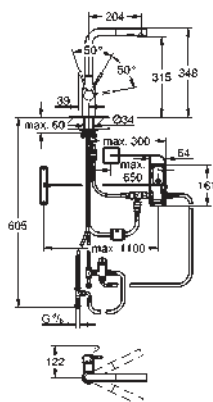

30 311 000
30 311 DC0

chrome
supersteel

647.00
739.00

Essence Foot Control Electronic single-lever sink mixer 1/2" L-spout

Foot control: activation of water via contact with sensor
battery supply 6 V lithium-battery, type CR-P2
CE approved
solenoid valve
fixed value mixing valve
automatically safety stop after 60 sec. (factory set)
type of protection IP 44
GROHE SilkMove 28 mm ceramic cartridge
flow strainer
pull-out dual spray control -
switches back and forth between
regular flow and spray
diverter: laminar spray/**SpeedClean** shower jet
automatic return to laminar spray
swivel tubular spout
swivel area 360°
protected against backflow
flexible connection hoses
rapid installation system