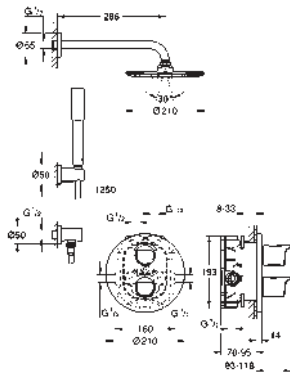

Grotherm 2000
Perfect shower set with Rainshower Cosmopolitan 210
consisting of:
Grotherm 2000 set for final installation with Aquadimmer Eco (19 355 001)
GROHE Rapido T thermostatic mixer for concealed installation (35 500 000)
metal head shower Rainshower Cosmopolitan 210 (28 368 000)
Rainshower shower arm modern (28 576 000)
Euphoria Cosmopolitan hand shower (27 367 000)
Rainshower wall holder (27 074 000)
Rainshower wall elbow connection (27 057 000)
Silverflex shower hose 1 250 mm (28 362)
min. recommended pressure 1.0 bar

34 283 001 chrome 851.00