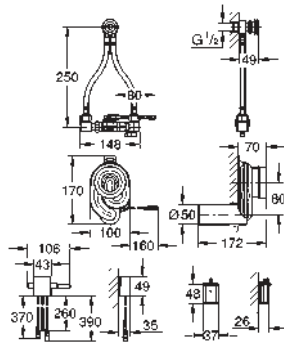

**Temperature sensor for urinal
6 V lithium-battery, type CR-P2**

with water connection set and stop valve

siphon with temperature sensor
cartridge with solenoid valve
and dirt strainer
flow pressure min 0.5 bar
operating pressure max 10 bar
7 pre-set programs:

auto flush
cleaning mode
pre-flush on/off
CE approved

only for certain urinal ceramics, check online TPI