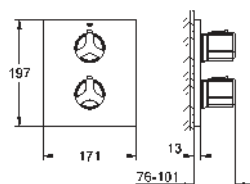

19 380 000 **chrome** **571.00**
Allure
Thermostatic shower mixer
set for final installation for GROHE Rapido T 35 500 000
GROHE StarLight chrome finish
temperature scale handle with GROHE SafeStop at 38°C
GROHE SafeStop Plus optional temperature limiter at 43°C included
volume handle with **GROHE EcoButton** (economy button with individually adjustable economy stop)
escutcheon- and shaft-sealing
metal handles
metal escutcheon
covered fixing
Carborund ceramic headpart 1/2", 180°
without concealed body
35 500 000 **chrome** **239.00**
GROHE Rapido T Universal thermostatic mixer for concealed installation