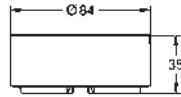

new

22 505 LN0

white

49.99

GROHE Sense

Smart water sensor

for wireless LAN, battery powered
instant flooding alarm
senses room temperature
receive updates on temperature and humidity once a day
customize settings via **GROHE Ondus App** for iOS and Android
status indication via LED light, buzzer and app
for placement on a flat non-conductive surface
supports connections to wireless LAN protected by password of up to 32 characters in length
LongLife Battery: expected lifetime up to 4 years, depending on the use of the water sensor including:

- 1 x water sensor
- 3 x AAA batteries

CE approved
wireless LAN 2.4 GHz
Made in Germany

new

22 506 LN0

white

24.99