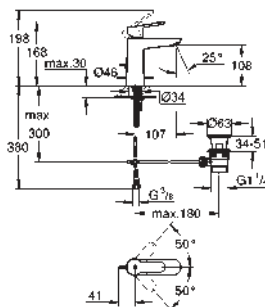

23 758 000 chrome 80.00

BauEdge
Single-lever basin mixer 1/2"
M-Size
single hole installation
metal lever
GROHE Longlife 28 mm ceramic cartridge
GROHE StarLight chrome finish
GROHE EcoJoy mousseur 5.7 l/min
rapid installation system
plastic pop-up waste set 1 1/4"
flexible connection hoses