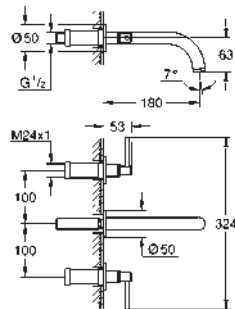

20 169 003
20 169 DC3
20 169 AL3

chrome
supersteel
brushed hard graphite

*
*
*

Atrio
Three-hole basin mixer 1/2"
S-Size

wall mounted
set for final installation for 29 025 000
without concealed body
valves hot/cold with ceramic headparts 1/2" - 90°
GROHE StarLight chrome finish
GROHE EcoJoy 5.7 l/min laminar mousseur
centre distance 200 mm
projection 180 mm
with lever handles
Two different sets of caps included. One set with „H“ and „C“ marking, one set without marking.

new