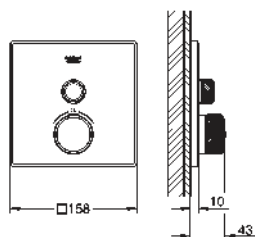

GROHE GROHTHERM SMARTCONTROL

Ref. No.

Colour

Price netto (€)

29 123 000

chrome

425.00

Grotherm SmartControl
Thermostat for concealed installation with one valve
set for final installation for
GROHE Rapido SmartBox 35 600 000
metal wall escutcheon with **GROHE QuickFix**
(covered escutcheon and shaft sealing, covered
fixing), retroactively 6° adjustable
GROHE StarLight chrome finish
GROHE SmartControl push for ON-OFF, turn for
volume adjustment from EcoJoy to full flow
exchangeable symbols
GROHE TurboStat compact cartridge
with wax thermoelement
GROHE SafeStop at 38°C
GROHE SafeStop Plus optional temperature limiter at 43°C included
built-in non return valves and dirt strainers
without roughing-in-set
flow performance:
outlet A (to external shut-off) = 34 l/min
outlet B/C = 29 l/min

29 124 000

chrome

463.00