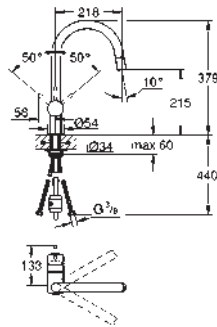

KITCHEN
FITTINGS

GROHE MINTA / MINTA TOUCH

Ref. No.

Colour

Price netto (€)

30 348 000

chrome

*