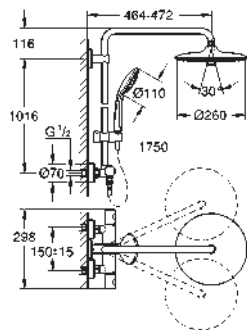

optional upgrade: **GROHE EasyReach** tray (26 362)

new

27 296 002	chrome	484.00
------------	--------	--------

Euphoria System 260

Shower system with thermostat for wall mounting

consisting of:

horizontal swivable 450 mm shower arm