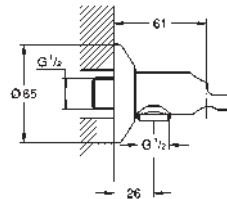

26 329 000 **chrome** 159.00
ditto, hose 1.000 mm

26 333 000 **chrome** 79.00

Valve
with wall shower holder
escutcheon
connection thread 1/2"
GROHE StarLight chrome finish
Please refer to local norms regarding installation.