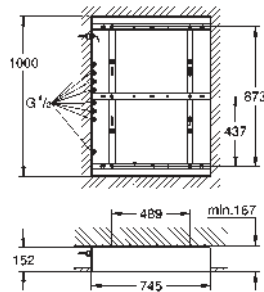

The ceiling construction must be appropriate for the static requirement of the product (total product weight > 70 kg). Ceiling shower has to be controlled by 8 outlets + 1 hand shower outlet and the performance of the waste must be of sufficient size (> 100 l/min). For detailed planning please see separate planning & installation guide before start.

34 634 001 chrome 2,290.00

Grohtherm F
Thermostat complete kit for F40" preconfigured

water control trims for Rainshower F-Series 40" AquaSymphony ceiling shower
for controlling nine water outlets
with special printing
safety lock 43° C preinstalled
consisting of:
- 2 x thermostatic trim set with 2-way diverter (27 618 000)
- 1 x triple volume control trim (27 625 000)
- 2 x single volume control (27 623 000)
- 1 x wall shower union with holder (27 621 000)
- 1 x Sena stick hand shower (28 034 000)
- 1 x Relexaflex metal 1500 mm (28 143 000)