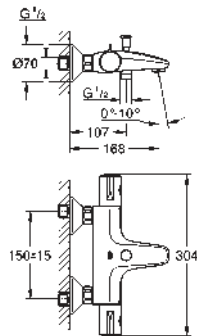

GROHE GROHTHERM 800

Ref. No.

Colour

Price netto (€)

34 576 000

chrome

231.00

Grohtherm 800
Thermostatic bath mixer 1/2"
wall mounted
GROHE StarLight chrome finish
GROHE TurboStat compact cartridge
with wax thermostatic element
GROHE SafeStop at 38°C
GROHE SafeStop Plus optional temperature limiter at 43°C included
integrated mixed water shut off
automatic diverter: bath/shower
volume handle with **GROHE EcoButton** (economy
button with individually adjustable economy stop)
ceramic headpart 1/2", 180°
shower bottom outlet 1/2"
adjustable mousseur
built-in non return valves
dirt strainers
protected against backflow
S-unions
metal escutcheon
min. recommended pressure 1.0 bar
GROHE EcoJoy technology for less water and perfect flow

34 566 001

chrome

202.00