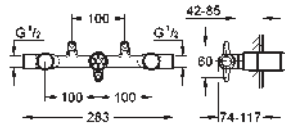

GROHE ATRIO

Ref. No. Colour Price netto (€)

29 025 000 **chrome** **232.00**
Two-handle basin mixer concealed body, 1/2"
for 3-hole wash-basin mixer
wall installation
without finishing trim set
Installation depth 43 - 85 mm
DR-brass
installation device

new