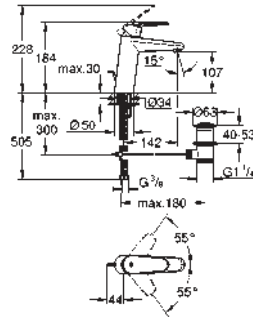

GROHE EURODISC COSMOPOLITAN

Ref. No. Colour Price netto (€)

23 448 002 chrome 174.00

Eurodisc Cosmopolitan
Single-lever basin mixer 1/2"
M-Size
single hole installation
metal lever
GROHE SilkMove 35 mm ceramic cartridge
adjustable flow rate limiter
adjustable minimum flow rate
approx. 2.5 l/min
GROHE StarLight chrome finish
GROHE EcoJoy mousseur 5.7 l/min
GROHE QuickFix Plus installation system
pop-up waste set 1 1/4"
flexible connection hoses
min. recommended pressure 1.0 bar