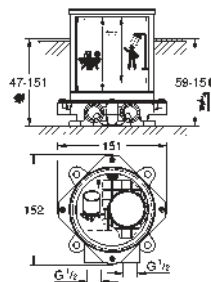

29 086 000	chrome	*

Rough-in set 1/2"
for floor-mounted tub spouts and mixers
without finishing trim set
installation plate with 360° horizontal and
3° vertical adjustment
installation depth 47-151 mm
depth compensation 104 mm
two 1/2" female connections (hot/cold supplies)
flushing plug