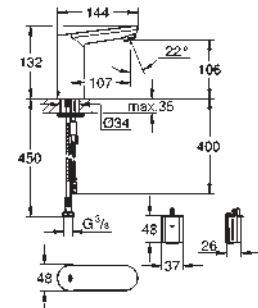

Eurosmart Cosmopolitan E
Infra-red electronic basin tap 1/2" without mixing device
with infrared sensor for bi-directional communication
for monitoring, configuration and service purpose
for cold or premixed water
6 V lithium-battery, type CR-P2
battery lifetime: approx. 7 years (150 actuations a day)
GROHE StarLight chrome finish
GROHE EcoJoy mousseur 5.7 l/min
flexible connection hose
dirt strainer
with integrated solenoid valve
external battery
rapid installation system
multistage battery status display
7 pre-set programs:
auto flush
thermal disinfection
cleaning mode
additional functions and precise settings
by remote control 36 407
CE approved
acoustic group I in accordance with DIN 4109
type of protection faucet IP 59K
min. recommended pressure 1.0 bar

36 330 001

chrome

352.00