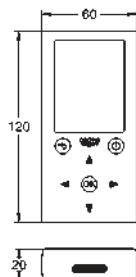

36 407 001

chrome

299.00

Remote control

for all GROHE one eye infra-red products as of 06/2015

and GROHE Blue Home

monitoring

consumption and usage data

thermal disinfection cycles (infrared faucets)

auto flush cycles (infrared faucets)

cleaning mode cycles (GROHE Blue Home)

filter and CO₂ capacity (GROHE Blue Home)

configuration

cleaning mode on/off

thermal disinfection (infrared faucets)

detection range

shut off delay (infrared faucets)

auto flush (infrared faucets)

filter capacity (GROHE Blue Home)

service

send and save profile

reset to factory or user settings

filter capacity (GROHE Blue Home)

demo mode

error codes (GROHE Blue Home)

3 x 1.5 V AAA DC battery supply