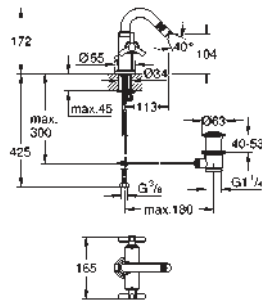

escutcheon with screwable wall sealing

with Jota handle

GROHE ATRIO

	Ref. No.	Colour	Price netto (€)
 	21 019 000	chrome	459.00
<p>Atrio One-hole basin mixer, 1/2" L-Size ceramic headparts 1/2", 90° GROHE StarLight chrome finish rapid installation system swivel tubular spout with mousseur and stop limiter pop-up waste set 1 1/4" flexible connection hoses with Ypsilon handle</p>			
 	21 044 000	chrome	674.00
<p>Atrio One-hole basin mixer, 1/2" XL-Size for free-standing basins ceramic headparts 1/2", 90° GROHE StarLight chrome finish rapid installation system swivel tubular spout with mousseur and stop limiter height 419 mm without lift rod and without pop up waste flexible connection hoses with Ypsilon handle</p>			
 	20 008 000	chrome	681.00
<p>Atrio Three-hole basin mixer 1/2" M-Size ceramic headparts 1/2", 90° GROHE StarLight chrome finish swivel tubular spout with mousseur and stop limiter pop-up waste set 1 1/4" pressure-proof, flexible connection hoses between spout and side valves union nut with 10.5 mm drilling with Ypsilon handle</p>			
 	20 164 000	chrome	545.00
<p>Atrio Three-hole basin mixer S-Size wall mounted without concealed body set for final installation for 32 706 000 valves hot/cold with ceramic headparts 1/2" - 90° GROHE StarLight chrome finish centre distance 200 mm projection 180 mm with Ypsilon handle min. recommended pressure 1.0 bar</p>			
	20 387 000	chrome	549.00
<p>ditto, projection 220 mm</p>			
 	32 706 000	chrome	229.00
<p>Two-handle basin mixer concealed body, 1/2" for 3-hole wash-basin mixer wall installation without finishing trim set installation depth 30 - 75 mm DR-brass installation device</p>			