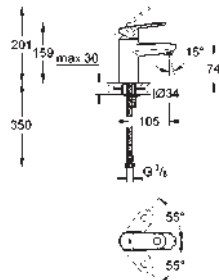

GROHE QuickFixPlus installation

system with centering support

pop-up waste set 1 1/4"

flexible connection hoses

32 612 002

chrome

188.00

ditto, with non-restricted flow