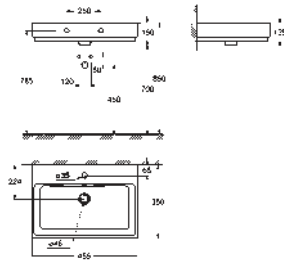

GROHE CUBE CERAMIC

Ref. No.

Colour

Price netto (€)

new

39 483 00H

alpine white

*

**Cube Ceramic
Hand rinse basin 45**

wall hung
1 hole punched
with overflow
455 x 350 mm
fine fire clay
PureGuard anti stick coating and anti bacterial glazing

new