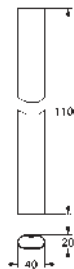

48 350 000

chrome

106.00

**Rainshower SmartControl
Shower system pipe for retrofitting**

metal
shower pipe for retrofitting
15 cm longer than
original shower system pipe
suitable for all Rainshower SmartControl shower systems
GROHE StarLight chrome finish

Note: longer pipe cannot be installed afterwards or rather
a mounted system cannot be modified to a longer pipe
useable with systems as of production date 04/2017, see TPI