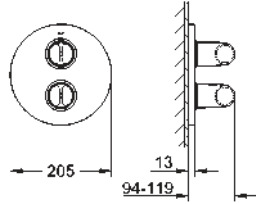

19 364 000 chrome 650.00

Veris
Thermostat with integrated 2-way diverter for bath or shower with more than one outlet
set for final installation for
GROHE Rapido T 35 500 000
without concealed body
GROHE StarLight chrome finish
GROHE SafeStop Plus optional temperature limiter at 43°C included
Aquadimmer with multiple function
shut off and flow control
diverter for 2 outlets
wall escutcheon with **GROHE QuickFix** (covered escutcheon- and shaft sealing, covered fixing)
metal escutcheon
metal handles

35 500 000 chrome 239.00

GROHE Rapido T Universal thermostatic mixer for concealed installation

19 373 000 chrome 1,390.00