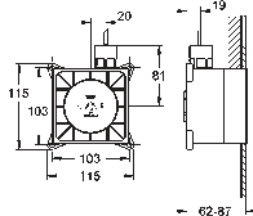

Rainshower F-Series

Rough-in set sound set

for use with double sound modules (36 360 000)

consisting of:

- 2 rough-in sets (115 x 115 x 62-87 mm)
- 2 cable extensions (5 m each)
- 1 Y-piece