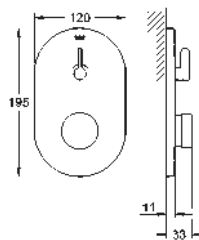

36 321 000

chrome

308.00

Eurosmart Cosmopolitan T
Self-closing shower mixer 1/2" with mixing device
and adjustable temperature limiter

GROHE StarLight chrome finish
chrome escutcheon
3 adjustable flow times: short - medium - long
(factory setting: medium), approx. 7, 15, 30 sec
(pressure dependent)
pressure range 0.5 to 6 bar
dirt strainers
for use with 36 322 000
without concealed body