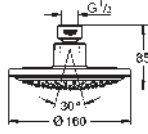

GROHE EUPHORIA

Ref. No.

Colour

Price netto (€)

28 233 000

chrome

81.00

Euphoria Cosmopolitan 160
Head shower 1 spray

Rain

ball joint $\pm 15^\circ$ rotatable

connection thread 1/2"

GROHE EcoJoy 9,5 l/min flow limiter

GROHE DreamSpray perfect spray pattern

GROHE StarLight chrome finish

SpeedClean anti-lime system

suitable for instantaneous heater

min. recommended pressure 1.0 bar