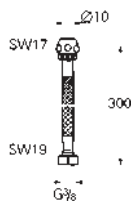

45 704 000

chrome

32.00

Flexible connection hose
 300 mm
 3/8" x 3/8"

45 120 000

chrome

19.00

Connection hose, 300 mm
 connector set 3/8"
 for copper pipe Ø 10 mm
 coupling nut 3/8"
 300 mm