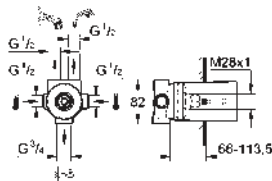

29 033 000 chrome 261.00

5-way diverter
concealed body
wall installation
with ceramic sealing discs
connection cold and hot 1/2"
2 outlets 1/2"
1 bath outlet 3/4"
installation depth infinitely adjustable
66 - 113 mm
DR-brass
min. recommended pressure 1.0 bar