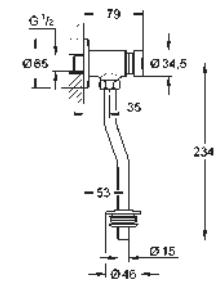

37 396 000

chrome

*

Press urinal flush valve
1/2"
brass
GROHE StarLight chrome finish
with wall escutcheon