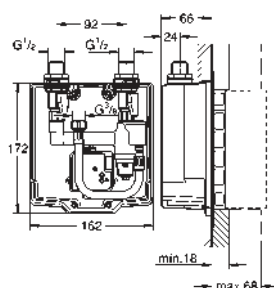

suitable for

36 273 000, 36 335 SD0, 36 334 SD0, 36 411 000

36 336 000

chrome

307.00

Eurosmart Cosmopolitan E

Concealed mounting box

with integrated pre-adjustable