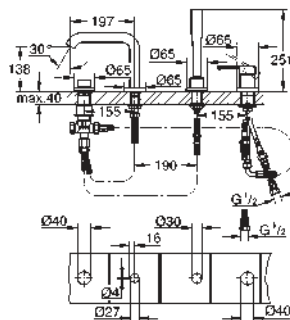

19 578 001	chrome	716.00
19 578 DC1	supersteel	928.00
19 578 BE1	polished nickel	874.00
19 578 EN1	brushed nickel	916.00
19 578 GL1	cool sunrise	874.00
19 578 GN1	brushed cool sunrise	874.00
19 578 DA1	warm sunset	874.00
19 578 DL1	brushed warm sunset	874.00
19 578 A01	hard graphite	874.00
19 578 AL1	brushed hard graphite	874.00

Essence
Four-hole single-lever bath combination
GROHE SilkMove 35 mm ceramic cartridge
with temperature limiter
GROHE StarLight chrome finish
pre-assembled spout fixing
OHM operating element,
metal lever
bath inlet with mousseur
diverter bath/shower
hand shower 27 400 000
metal shower hose 2000 mm
flexible connection hoses
connection for shower hose
protected against backflow
for use with (29 037 000)