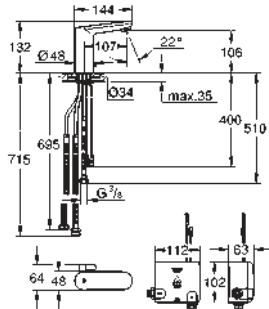

SPECIAL FITTINGS

GROHE EUROSMART COSMOPOLITAN E

Ref. No.

Colour

Price netto (€)

36 386 001

chrome

811.00