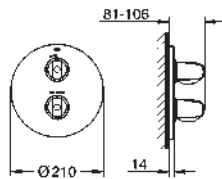

GROHE GROHTHERM 1000

Ref. No. Colour Price netto (€)

19 984 000 chrome 231.00

Grohtherm 1000
Thermostatic shower mixer
set for final installation for
GROHE Rapido T 35 500 000
wall escutcheon with **GROHE QuickFix** (covered
escutcheon- and shaft sealing, covered fixing)
GROHE StarLight chrome finish
GROHE MetalGrip ergonomically shaped metal handles
GROHE SafeStop at 38°C
GROHE SafeStop Plus optional temperature limiter at 43°C included
volume handle with **GROHE EcoButton** (economy
button with individually adjustable economy stop)
ceramic headpart 1/2", 180°
without concealed body
min. recommended pressure 1.0 bar
GROHE EcoJoy technology for less water and perfect flow

35 500 000 chrome 239.00

**GROHE Rapido T Universal thermostatic
mixer for concealed installation**