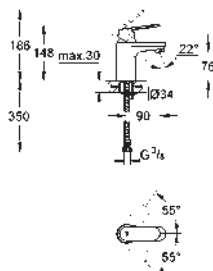

32 824 000

chrome

102.00

Eurosmart Cosmopolitan
Single-lever basin mixer 1/2"
S-Size

single hole installation
metal lever

GROHE SilkMove 35 mm ceramic cartridge
adjustable flow rate limiter
adjustable minimum flow rate
approx. 2.5 l/min

GROHE StarLight chrome finish
GROHE QuickFix installation system
with centering support
mousseur
smooth body
flexible connection hoses
optional temperature limiter ref. no. 46 375 000
acoustic group I in accordance with DIN 4109