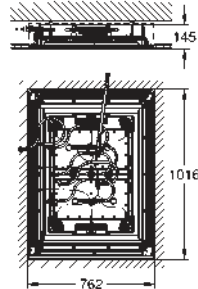

GROHE F-DIGITAL DELUXE

Ref. No. Colour Price netto (€)

26 373 001 chrome 19,100.00

Rainshower F-Series 40" AquaSymphony
Ceiling shower 6+ sprays with light
1016 mm x 762 mm x 145 mm
metal
minimum flow rate 25 l/min
min. recommended pressure 3.0 bar
1 x AquaCurtain
1 x Pure XL spray
1 x 2 cold mist spray
2 x GROHE PureRain spray 400 x 190 mm
2 x XL Waterfall (separately controlled)
1 x 4 Bokoma Spray with adjustment angle 20° and combinations
full spectrum LED: soft light with changing rainbow colours
individually adjustable: permanent lighting with colour selection
power supply for light 12 V DC
CE approved
SpeedClean anti-lime system
GROHE DreamSpray perfect spray pattern
GROHE StarLight finish

requires rough-in set (26 376 001), F-digital Deluxe base unit box (26 376 000), Bluetooth unit (36 371 000) and various cable connections – all to be ordered separately due to individualised installation

The ceiling construction must be appropriate for the static requirement of the product (total product weight > 70 kg). Ceiling shower has to be controlled by 8 outlets + 1 hand shower outlet and the performance of the waste must be of sufficient size (> 100 l/min). For detailed planning please see separate planning & installation guide before start.

recommendation: configuration with Grohtherm F or Grohtherm SmartControl

26 376 001 chrome 1,810.00

Rainshower F-Series 40"
Roughing-in set
for use with Rainshower F-Series 40" AquaSymphony ceiling shower
1000 mm x 745 mm x 152 mm
min. installation depth: 167 mm
waterways: brass
1/2" connections