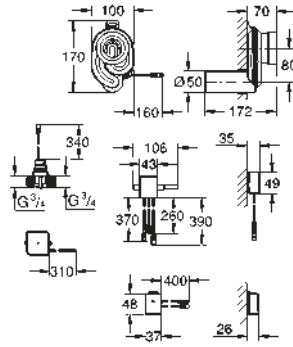

monitoring

password protected products
app detects all Bluetooth products in range
auto flush cycles and timing last auto flush
usage per day / 30 days

configuration

shut-off delay
auto flush
cleaning mode
2 on/off timers
identification by name

service

send and save 3 profiles
reset to factory or user settings
hard and software version
CE approved

System requirements

Apple

iPhone 5/6, iPad 2/3/4/Air/Air 2, iPad mini/2/3

Apple operating system: as of release iOS 8.0 and above (32/64 bit)

System requirements

Android

min 4" display with OS Version 4.3 – 5.x

Mobile devices and GROHE IR Remote App*** are not included in delivery and have to be ordered separately via an authorised Apple store/store/iTunes or Google Play store.

* The Bluetooth word mark and logos are registered trademarks owned by Bluetooth SIG, Inc. and any use of such marks by Grohe AG is under license. Other trademarks and trade names are those of their respective owners.

** Apple, the Apple logo, iPod, iPod Touch, iPhone and iTunes are trademarks of Apple Inc., registered in the U.S. and other countries. Apple is not responsible for the function of this device or its compliance with safety and regulatory standards.

*** Available for free via iTunes app or Google Play store.