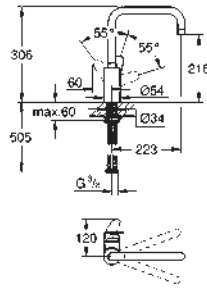

GROHE EURODISC COSMOPOLITAN

Ref. No. Colour Price netto (€)

32 259 002 chrome 212.00

Eurodisc Cosmopolitan
Single-lever sink mixer 1/2"
high spout
single hole installation
GROHE StarLight finish
GROHE SilkMove 35 mm ceramic cartridge
mousseur
adjustable flow rate limiter
swivel tubular spout
selectable swivel area : 0° / 150° / 360°
flexible connection hoses
rapid installation system