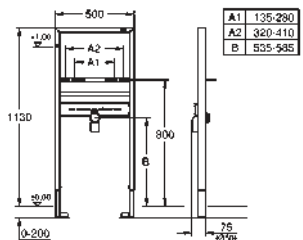

38 557 001

chrome

110.00

Rapid SL for wash basin
for single hole installation
1.13 m installation height

for on-the-wall installations or studded walls
powder coated steel frame, self-supporting
for dry-cladding, completely pre-assembled
with fixed connections
quick adjustment, lockable
fixing material
TÜV approved
wash basin fixing bolts M10 with
fixing device for ceramic
variable distance of fixing bolts
HT-outlet bend Ø 50 mm
seal Ø 32 mm
without accessories for on-the-wall installation