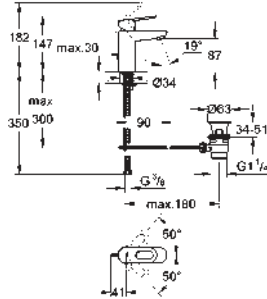

23 335 000 **chrome** **78.00**
BauLoop
Single-lever basin mixer 1/2"
S-Size
single hole installation
metal lever
GROHE Longlife 28 mm ceramic cartridge
GROHE StarLight chrome finish
GROHE EcoJoy mousseur 5.7 l/min
rapid installation system
plastic pop-up waste set 1 1/4"
flexible connection hoses
23 803 000 **chrome** *
ditto, with temperature limiter