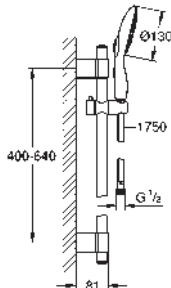

27 736 000 **chrome** **194.00**

Power&Soul 130
Shower rail set 4+ sprays
consisting of:
Hand shower Power&Soul 130 (27 673 000)
shower rail, 600 mm (27 784 000)
with wall holders made of metal
Silverflex shower hose 1750 mm (28 388 000)
GROHE EcoJoy 9,5 l/min flow limiter
GROHE DreamSpray perfect spray pattern
GROHE StarLight chrome finish
GROHE QuickFix Plus adjustable distance between brackets
for adaption to existing drilling holes
SpeedClean anti-lime system
Inner WaterGuide for a longer life
Twistfree to prevent hose from twisting
suitable for instantaneous heater
min. recommended pressure 1.0 bar

27 738 000 **chrome** **194.00**
ditto, 900 mm