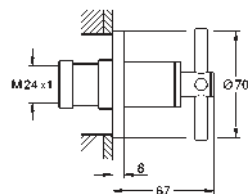

19 069 003
19 069 DC3
19 069 AL3

chrome *
supersteel *
brushed hard graphite *

Atrio

Concealed valve exposed part

for concealed valve 35 028 000 or 29 032 000 GROHE StarLight chrome finish installation depth infinitely adjustable 20-80 mm escutcheon with screwable wall sealing with cross handle