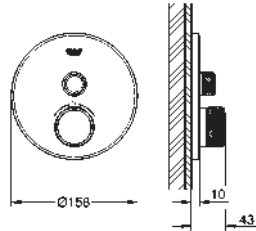

Ref. No. Colour Price netto (€)

new

29 118 000	chrome	425.00
29 118 DC0	supersteel	*
29 118 AL0	brushed hard graphite	*

Grohtherm SmartControl

Thermostat for concealed installation with one valve

set for final installation for
GROHE Rapido SmartBox 35 600 000
metal wall escutcheon with **GROHE QuickFix**
(covered escutcheon and shaft sealing, covered
fixing), retroactively 6° adjustable

GROHE StarLight chrome finish

GROHE SmartControl push for ON-OFF, turn for
volume adjustment from EcoJoy to full flow, exchangeable symbols

GROHE TurboStat compact cartridge

with wax thermoelement

GROHE SafeStop at 38°C

GROHE SafeStop Plus optional temperature limiter at 43°C included

built-in non return valves and dirt strainers

without roughing-in-set

flow performance:

outlet A (to external shut-off) = 34 l/min

outlet B/C = 29 l/min

new

29 119 000	chrome	463.00
29 119 DC0	supersteel	*
29 119 AL0	brushed hard graphite	*