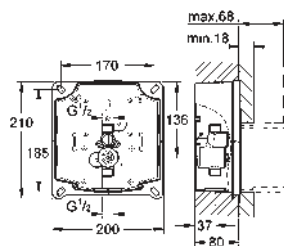

GROHE Rapido UMB

roughing-in set for urinal for manual actuation or Tectron infra-red electronic 6 V

water group with stop valve

flow pressure min 0.5 bar

operating pressure max 10 bar

flush aid

functional unit checked ex factory

water supply connections 1/2" outer thread

installation box with gasket

fixing points for dry cladding and masonry-in