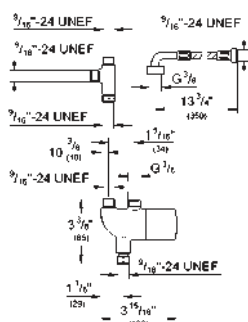

34 507 000

chrome

195.00

Grotherm Micro
Thermostatic scalding protection
temperature adjustment 15-43° C (± 2° C)
thermal disinfection without re-adjustment of temperature
GROHE TurboStat thermoelement
built-in non return valves
dirt strainers
with connection set and T piece
GROHE StarLight chrome finish
max. pressure differential 5:1
min. recommended pressure 1.0 bar