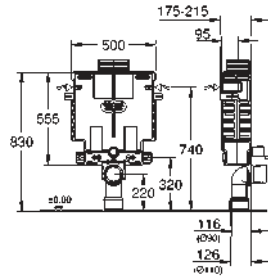

INSTALLATION SYSTEMS

GROHE UNISSET FRAMES AND ACCESSORIES

Ref. No.

Colour

Price netto (€)

38 415 001

chrome

285.00