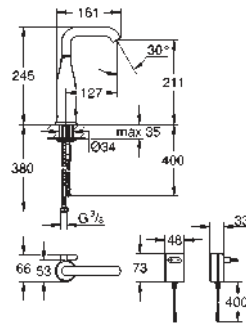

36 444 000

chrome

555.00

Essence E

Infra-red electronic basin mixer 1/2" with mixing device and adjustable temperature limiter

with infrared sensor for bi-directional communication for monitoring, configuration and service purpose with plug transformer 100-230 V AC, 50-60 Hz, 6 V DC

GROHE StarLight chrome finish adjustable swivel area 0° / 150° / 360°

laminar spray regulator 5.0 l/min

flexible connection hoses

non-return valve

dirt strainers

with integrated solenoid valve

rapid installation system

7 pre-set programs:

auto flush

thermal disinfection

cleaning mode

additional functions and precise settings

by remote control 36 407

CE approved

acoustic group I in accordance with DIN 4109

type of protection faucet IP 59K

min. recommended pressure 1.0 bar

36 445 000

chrome

531.00