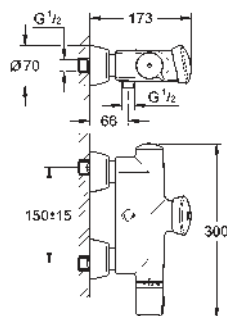

GROHE EURODISC SE

Ref. No. Colour Price netto (€)

36 245 000 chrome 1,030.00

Eurodisc SE
Self-closing shower thermostat , 1/2"
wall mounted
6 V lithium-battery, type CR-P2
GROHE StarLight chrome finish
GROHE TurboStat compact cartridge
with wax thermoelement
GROHE CoolTouch metal housing
temperature scale handle with safety stop
between 35°C and 45°C
non-return valve
dirt strainers
bottom outlet 1/2"
start-stop function
electronic control of operating time
functions to activate with tip code
flow time adjustable from 2 sec. to 30 min.
automatic flushing: 5 min after 3 days
without use
thermal disinfection for 3.5 or 11 min
CE approved
type of protection IP 69K
min. recommended pressure 1.0 bar

36 247 000 chrome 1,010.00