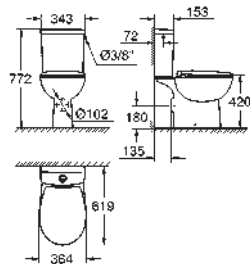

new

39 497 000

alpine white

*

**Bau Ceramic
Wall hung WC set**
WC seat and lid
for concealed cistern
wash down
open rim
horizontal outlet
flush volume 6/3 l
vitreous china
12 pieces per pallet

new

39 347 000

alpine white

*

**Bau Ceramic
Bundle close coupled WC**
consisting of:
Bau Ceramic floor standing toilet with horizontal outlet (39 428 000)
wash down
boxed rim
horizontal outlet, concealed
flush volume 6/3 l
including fixation set
vitreous china

Bau Ceramic exposed flushing cistern (39 437 000)
side inlet
including flushing set
vitreous china

Bau Ceramic WC seat (39 493 000)
with lid
soft close
quick release function
detachable
material: Duroplast
including fixation set
4 pieces per pallet

new

39 495 000

alpine white

*

**Bau Ceramic
Bundle close coupled WC**
consisting of:
Bau Ceramic floor standing toilet with horizontal outlet (39 428 000)
wash down
boxed rim
horizontal outlet, concealed
flush volume 6/3 l
including fixation set
vitreous china

Bau Ceramic exposed flushing cistern (39 494 000)
side inlet
including flushing set
vitreous china

Bau Ceramic WC seat (39 492 000)
with lid
quick release function
detachable
material: Duroplast
including fixation set
4 pieces per pallet