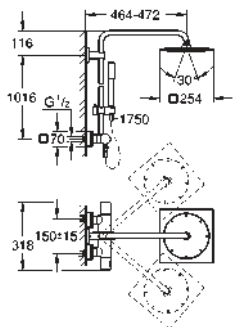

Rainshower F-Series System 254
Shower system with thermostat for wall mounting
consisting of:
horizontal swivable 450 mm shower arm
exposed thermostat with
Aquadimmer function
allows change between:
head shower Rainshower F-Series 254 (27 285 000)
with ball joint, rotation angle $\pm 20^\circ$
hand shower Sena (28 341 000)
adjustable in height with gliding element (12 140 000)
metal shower hose 1750 mm
GROHE EcoJoy 9,5 l/min flow limiter
GROHE TurboStat
GROHE SafeStop at 38°C
GROHE SafeStop Plus optional temperature limiter at 43°C included
GROHE CoolTouch
GROHE DreamSpray perfect flow
GROHE StarLight chrome finish
SpeedClean anti-lime system
Inner WaterGuide for a longer life
suitable for instantaneous heaters
from 18 kW/h
minimum flow rate 7 l/min.

27 374 000 chrome 1,300.00