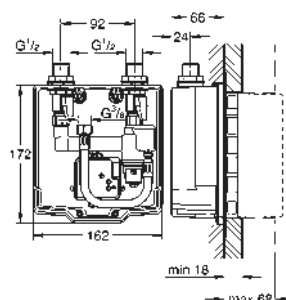

SPECIAL FITTINGS

36 337 000 chrome 109.00

**Euroeco Cosmopolitan E
Concealed mounting box**
wall installation
for installation with pre-mixed or cold water
suitable for IR-sets for final installation
stop valve
connection housing for power supply
suitable for
36 273 000, 36 335 SD0, 36 334 SD0, 36 411 000