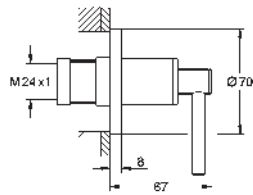

Rough-in set 1/2"

for floor-mounted bath mixers/spouts and shower mixers without finishing trim set installation plate with 360° horizontal and 3° vertical adjustment installation depth 53-157 mm for bath mixers/spouts, depth compensation 104 mm installation depth 65-157 mm for shower mixers, depth compensation 92 mm two 1/2" female connections (hot/cold supplies) flushing plug gasket fixing material

new

19 088 003
19 088 DC3
19 088 AL3

chrome *
supersteel *
brushed hard graphite *

Atrio

Concealed valve exposed part

for concealed valve 35 028 000 or 29 032 000 GROHE StarLight chrome finish installation depth infinitely adjustable 20-80 mm escutcheon with screwable wall sealing with lever handle

new