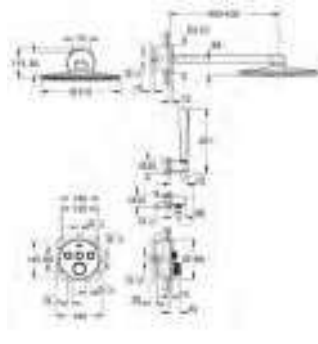

GROHE GROHTHERM SMARTCONTROL

Ref. No.

Colour

Price netto (€)

new

34 705 000

chrome

1,230.00

Grotherm SmartControl

Perfect shower set with Rainshower 310 SmartActive

consisting of:

concealed thermostat with 3 valves

Grotherm SmartControl set for final installation

(29 121 000)

GROHE Rapido SmartBox 35 600 000

Rainshower 310 head shower set (26 475) including head shower

with 2 sprays, horizontal shower arm 400 mm and head shower

rough-in (26 483 000)

Euphoria Cosmopolitan Stick handheld shower (27 367 000)

Rainshower wall holder (27 074 000)

Rainshower wall union 1/2" (27 057 000)

Silverflex shower hose 1.500 mm (28 364)