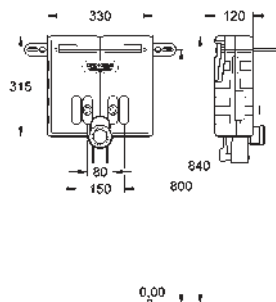

Uniset for wash basin
for single hole installation
sound-insulating EPS module for masonry-in with closed surface
rail adaptors for modular fixing for single or series installation
fixing accessories for single installation
height adjustable fitting and outlet connections
wash basin fixing bolts
distance of fixing bolts 280 mm
HT-outlet bend Ø 50 mm
seal Ø 32 mm
2 fitting connections 1/2"
fixing material for wash basin
without support feet