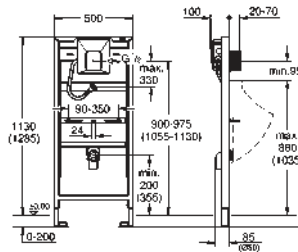

GROHE RAPID SL FOR URINAL

Ref. No.

Colour

Price netto (€)

38 786 001

chrome

277.00

Rapid SL for urinal
with GROHE Rapido U
for manual actuation or Tectron
infra-red electronic 6 V or 230 V
1.13 and 1.30 m installation height
for on-the-wall installations or studded walls
powder coated steel frame, self-supporting
for dry-cladding, completely pre-assembled
height adjustable fitting connections
quick adjustment, lockable
fixing material
TÜV approved
HT-outlet bend Ø 50 mm
fixing bolts M8, with fixing device for the ceramic
inlet connection and inlet connecting set
water group with stop valve
flow pressure min 0.5 bar
operating pressure max 10 bar
flush aid
functional unit checked ex factory
water supply connections 1/2" outer thread
connecting box for mains supply 230 V
installation box with gasket
Shortable inspection shaft incl. protection
during construction phase for sets for final
installation with dimensions 116 x 144 mm
without accessories for on-the-wall installation

38 803 001

chrome

317.00