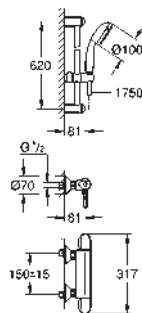

Grotherm 1000
Thermostatic shower mixer 1/2" with shower set
consisting of:
Grotherm 1000 NEW thermostatic shower mixer 1/2" (34 143 003)
New Tempesta shower rail set II, 600 mm (27 598)
min. recommended pressure 1.0 bar