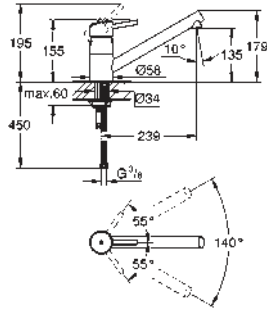

GROHE CONCETTO

Ref. No.

Colour

Price netto (€)

32 659 001
32 659 DC1

chrome
supersteel

177.00
231.00

Concetto
Single-lever sink mixer 1/2"
low spout
single hole installation
GROHE StarLight finish
GROHE SilkMove 35 mm ceramic cartridge
mousseur
adjustable flow rate limiter
swivel cast spout
swivel area 140°
flexible connection hoses
rapid installation system