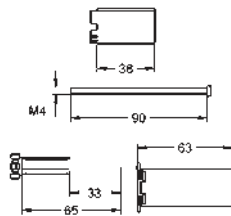

14 048 000 chrome 126.00

Universal extension set
25 mm
fits Grohtherm SmartControl and SmartControl Mixer sets for final installation in combination with GROHE Rapido SmartBox