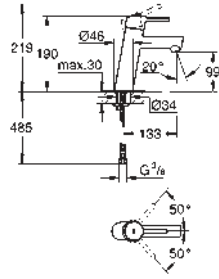

Ref. No. Colour Price netto (€)

23 451 001 **chrome** **141.00**

Concetto
Single-lever basin mixer 1/2"
M-Size
single hole installation
metal lever
GROHE SilkMove 28 mm ceramic cartridge
with temperature limiter
GROHE StarLight chrome finish
GROHE EcoJoy SpeedClean mousseur 5.7 l/min
GROHE QuickFix rapid installation system
smooth body
flexible connection hoses
min. recommended pressure 1.0 bar