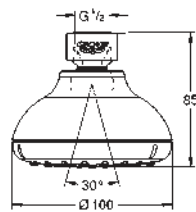

New Tempesta 100

Head shower 4 sprays

GROHE Rain O², Rain, Massage, Jet
ball joint ± 15° rotatable

connection thread 1/2"

GROHE EcoJoy 6.6 l/min flow limiter

GROHE DreamSpray perfect spray pattern

GROHE StarLight chrome finish

SpeedClean anti-lime system

Inner WaterGuide for a longer life

suitable for instantaneous heater

max. flow rate 1.75 gpm (6.6 l/min)

min. recommended pressure 1.0 bar

27 606 001

chrome

*

ditto, with 9.5 l/min flow limiter

new