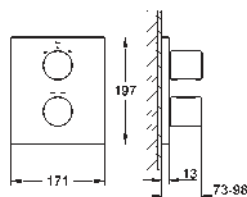

19 567 000 **chrome** **522.00**

Grohtherm 3000 Cosmopolitan Thermostat with integrated 2-way diverter for bath or shower with more than one outlet
set for final installation for GROHE Rapido T 35 500 000
rectangular metal wall escutcheon with hidden fixing and hidden sealings
GROHE StarLight chrome finish
GROHE SafeStop at 38°C
GROHE SafeStop Plus optional temperature limiter at 43°C included
Aquadimmer with multiple function shut off and flow control
diverter for 2 outlets
without concealed body

35 500 000 **chrome** **239.00**

GROHE Rapido T Universal thermostatic mixer for concealed installation