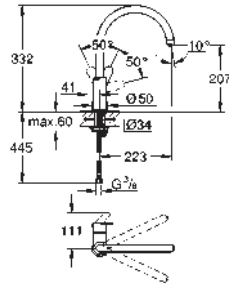

Ref. No. Colour Price netto (€)

31 367 000 **chrome** **100.00**
BauEdge
Single-lever sink mixer 1/2"
high spout
single hole installation
GROHE StarLight chrome finish
GROHE Longlife 28 mm ceramic cartridge
spout with mousseur
swivel tubular spout
swivel area 360°
flexible connection hoses
rapid installation system
min. recommended pressure 1.0 bar