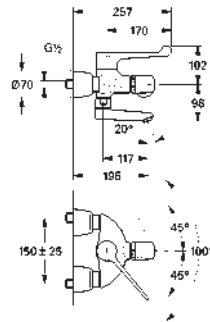

GROHE GROHTHERM ERGOMIX

Ref. No. Colour Price netto (€)

34 021 000 chrome 945.00

Grohtherm Ergomix
Thermostatic basin mixer 1/2"
for elbow lever action
wall mounted
metal lever 170 mm
swivel area 100°
metal stop
Ceramic headpart 1/2"
wax thermoelement
temperature scale handle with
pre-adjustable safety stop between
35°C and 45°C
arrangement to make the thermal
disinfection easier
swivel cast spout
laminar flow straightener 9 l/min.
lockable stop ring
built-in non return valves
dirt strainers
projection 195 mm
covered S-unions
lockable
GROHE StarLight chrome finish

13 080 000 chrome 165.00

Spout
length
77 mm
GROHE StarLight chrome finish

13 137 000 chrome 186.00
Length 115 mm

13 138 000 chrome 233.00
Length 175 mm

SPECIAL FITTINGS