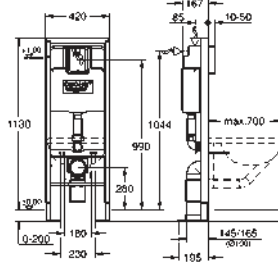

GROHE RAPID SL FOR THE DISABLED

Ref. No.

Colour

Price netto (€)

38 599 001

chrome

*

Rapid SL for WC

flushing cistern 6 l

1.13 m installation height

0.42 m wide

for installation **in front of studed walls**
or **free-standing installation**

powder coated steel frame, self-supporting
for dry-cladding, completely pre-assembled
height adjustable fitting connections

fixing material

TÜV approved

2 WC fixing bolts

fixing device for ceramic

distance of fixing bolts 180/230 mm

PVC outlet bend 100 mm

inlet and outlet connecting set

pneumatic discharge valve offering 3 modes of
operation: dual flush or start/stop or single flush

insulated against condensation

without accessories for on-the-wall installation