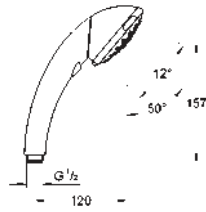

GROHE MOVARIO

Ref. No.

Colour

Price netto (€)

28 393 000

chrome

164.00

Movario 100 Five

Hand shower 5 sprays

Normal, Jet, Rain, Massage,
Champagne spray

Rotahead adjustable shower head system

GROHE EcoJoy 9,5 l/min flow limiter

GROHE StarLight chrome finish

SpeedClean anti-lime system

Inner WaterGuide for a longer life

suitable for instantaneous heater

minimum flow rate 7,5 l/min.