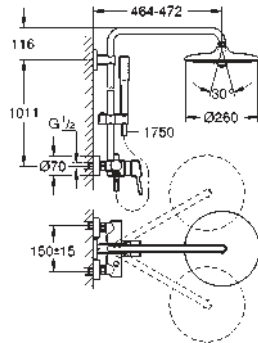

Euphoria System 260

Shower system with single lever mixer for wall mounting

consisting of:

horizontal swivable 450 mm shower arm

exposed single-lever shower mixer with diverter

allows change between:

head shower Euphoria 260 (26 457)

3 spray patterns:

Rain, SmartRain, Jet

with ball joint

rotation angle $\pm 15^\circ$

hand shower Euphoria 110 Massage (27 239 000)

3 spray patterns:

Rain, SmartRain, Massage

adjustable in height with gliding element

Silverflex shower hose 1750 mm (28 388 000)

GROHE EcoJoy 9,5 l/min flow limiter

GROHE SilkMove 46 mm ceramic cartridge

GROHE DreamSpray perfect spray pattern

GROHE StarLight chrome finish

GROHE SprayDimmer (Stepless flow

rate reduction)

SpeedClean anti-lime system

Inner WaterGuide for a longer life

Twistfree to prevent hose from twisting

suitable for instantaneous heaters

from 18 kW/h

minimum flow rate 7 l/min.

min. recommended pressure 1.0 bar

new