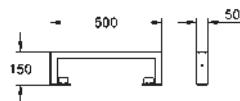

38 629 000

chrome

52.00

Rapid SL extension
for floor constructions from 200 up to 350 mm
fixing material
not suitable for project elements