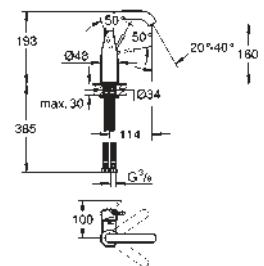

Ref. No.	Colour	Price netto (€)
23 462 001	chrome	181.00
23 462 DC1	supersteel	235.00
23 462 BE1	polished nickel	220.00
23 462 EN1	brushed nickel	220.00
23 462 GL1	cool sunrise	220.00
23 462 GN1	brushed cool sunrise	220.00
23 462 DA1	warm sunset	220.00
23 462 DL1	brushed warm sunset	220.00
23 462 A01	hard graphite	220.00
23 462 AL1	brushed hard graphite	220.00

Essence
Single-lever basin mixer 1/2"
M-Size
single hole installation
metal lever
GROHE SilkMove 28 mm ceramic cartridge
with temperature limiter
GROHE StarLight chrome finish
GROHE EcoJoy mousseur 5.7 l/min
GROHE AquaGuide adjustable mousseur
GROHE QuickFix Plus installation system
swivel spout with mousseur and stop limiter
pop-up waste set 1 1/4"
flexible connection hoses
min. recommended pressure 1.0 bar

23 480 001	chrome	168.00

Essence
Single-lever basin mixer 1/2"
M-Size
single hole installation
metal lever
GROHE SilkMove 28 mm ceramic cartridge
with temperature limiter
GROHE StarLight chrome finish
GROHE EcoJoy mousseur 5.7 l/min
GROHE AquaGuide adjustable mousseur
GROHE QuickFix Plus installation system
swivel spout with mousseur and stop limiter
retractable chain
flexible connection hoses

23 798 001	chrome	157.00

Essence
Single-lever basin mixer 1/2"
M-Size
single hole installation
metal lever
GROHE SilkMove 28 mm ceramic cartridge
with temperature limiter
GROHE StarLight chrome finish
GROHE EcoJoy mousseur 5.7 l/min
GROHE AquaGuide adjustable mousseur
GROHE QuickFix Plus installation system
swivel spout with mousseur and stop limiter
smooth body
waste-set with push-open plug
flexible connection hoses
min. recommended pressure 1.0 bar