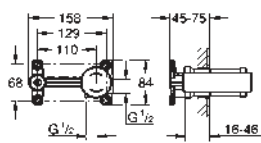

23 571 000 chrome 230.00

Single-lever mixer 1/2", universal concealed body
for 2-hole basin mixers
wall installation
without finishing trim set
GROHE SilkMove 35 mm ceramic cartridge
adjustable flow rate limiter
with temperature limiter
spout can be positioned on the right or left
DR-brass
installation device