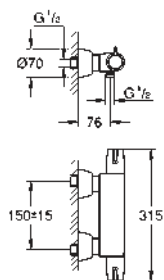

GROHE GROHTHERM SPECIAL

Ref. No.

Colour

Price netto (€)

34 667 000

chrome

303.00

Grohtherm Special
Thermostatic shower mixer 1/2"
wall mounted
ergonomic handles
ceramic headparts 1/2", 90°
GROHE TurboStat compact cartridge
with wax thermoelement
Temperature scale handle with
pre-adjustable safety stop between
35°C and 43°C
easy thermal disinfection via optional key 47 994 000
integrated mixed water shut off
shower bottom outlet 1/2"
with integrated non return-valve
metal temperature safety stop
dirt strainers
with S-unions and with covers
GROHE Quickfix for fast exchange of
non return valves in connections
100% GROHE CoolTouch consisting of safety
housing + S-unions with CoolTouch escutcheons
GROHE StarLight chrome finish
GROHE SafetyPlus

34 665 000

chrome

380.00