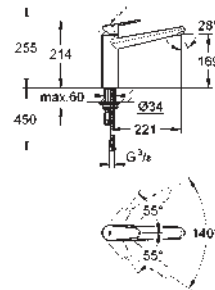

33 770 002 chrome 213.00

Eurodisc Cosmopolitan
Single-lever sink mixer 1/2"
medium spout
single hole installation
GROHE StarLight finish
GROHE SilkMove 35 mm ceramic cartridge
mousseur
adjustable flow rate limiter
swivel cast spout
swivel area 140°
flexible connection hoses
rapid installation system