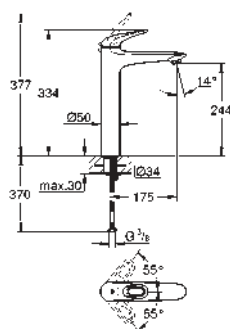

23 570 003 chrome 225.00
23 570 LS3 moon white/chrome 291.00

Eurostyle
Single-lever basin mixer 1/2"
XL-Size
single hole installation
loop metal lever
for free-standing basins
GROHE SilkMove 35 mm ceramic cartridge
with temperature limiter
GROHE StarLight chrome finish
GROHE EcoJoy mousseur 5.7 l/min
GROHE QuickFix rapid installation system
smooth body
flexible connection hoses