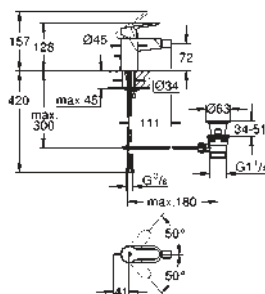

23 331 000 **chrome** **78.00**

BauEdge
Single-lever bidet mixer 1/2"
single hole installation
metal lever
GROHE Longlife 28 mm ceramic cartridge
GROHE StarLight chrome finish
GROHE EcoJoy mousseur 5.7 l/min
rapid installation system
with ball joint
pop-up waste set 1 1/4"
flexible connection hoses