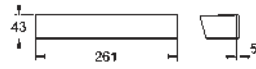

GROHE GROHTHERM 2000

Ref. No.

Colour

Price netto (€)

18 608 001

chrome

43.00

Grotherm 2000
GROHE EasyReach shower tray
metal tray