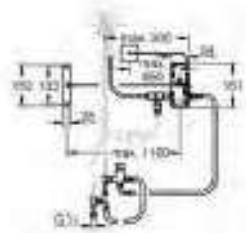

30 309 000

chrome

337.00

FootControl Retro-fit set

Foot control: activation of water via contact with sensor
battery supply 6 V lithium-battery, type CR-P2
CE approved
solenoid valve
fixed value mixing valve
automatically safety stop after 60 sec. (factory set)
type of protection IP 44
upgrade set for GROHE pull-out kitchen faucets