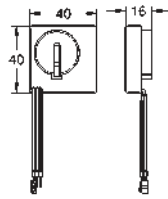

GROHE RAPID SL FOR THE DISABLED

Ref. No.

Colour

Price netto (€)

39 142 000

chrome

229.00

Radio transmitter

for WC receiver module 39 141 000, 38 759 SD0
frequency 868.4 MHz
with option for Dual Flush
can be integrated into a standard electricity box
(measurements according to DIN 49073)
CE approved