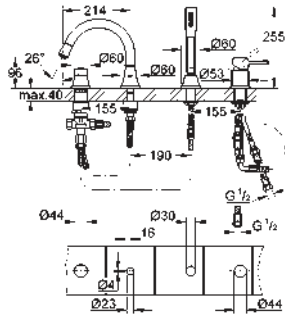

GROHE GRANDERA

Ref. No. Colour Price netto (€)

19 936 000	chrome	1,060.00
19 936 IG0	chrome/gold	1,380.00
19 936 GL0	cool sunrise	1,300.00
19 936 DA0	warm sunset	1,300.00
19 936 A00	hard graphite	1,300.00
19 936 AL0	brushed hard graphite	1,300.00

Grandera
Four-hole single-lever bath combination
GROHE SilkMove 46 mm ceramic cartridge
GROHE StarLight chrome finish
consisting of:
pre-assembled spout fixing
OHM operating element,
bath spout with mousseur and diverter bath/shower
Grandera hand shower 7,6 l
metal shower hose 1500 mm
flexible connection hoses
connection for shower hose
protected against backflow
can be used with 29 037 000
min. recommended pressure 1.0 bar