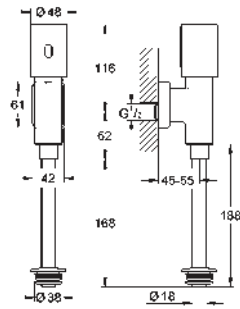

GROHE ELECTRONIC ACTUATIONS FOR URINAL

Ref. No.

Colour

Price netto (€)

37 421 000

chrome

456.00

Tectron Rondo

Infra-red electronic for Urinal

with infrared sensor for bi-directional communication for monitoring, configuration and service purpose

6 V lithium-battery, type CR-P2

battery lifetime: approx. 7 years (150 actuations a day)

metal housing

exposed installation

flow pressure min 0.5 bar

operating pressure max 10 bar

G 1/2

with **integrated stop valve**

flush pipe with rubber connector

multistage battery status display

7 pre-set programs:

auto flush

cleaning mode

pre-flush on/off

additional functions and precise settings

by remote control 36 407

adjustable flow time by hand or remote

CE approved

37 426 000

chrome

456.00