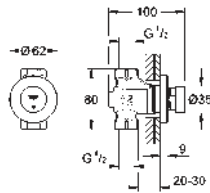

36 268 000 chrome 97.00

**Euroeco Cosmopolitan T
Self-closing gate valve 1/2"**
for concealed installation
for cold or premixed water
marking: blue/red
GROHE StarLight chrome finish
3 adjustable flow times: short - medium - long
(factory setting: short), approx. 7, 15, 30 sec
(pressure dependent)
min. recommended pressure 1.0 bar