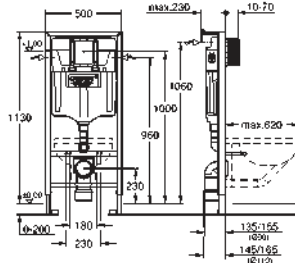

GROHE RAPID SL FOR WC

Ref. No.

Colour

Price netto (€)

38 539 001

chrome

223.00

**Rapid SL for WC
flushing cistern GD 2
1.13 m installation height**

for on-the-wall installations or studded walls
powder coated steel frame, self-supporting
for dry-cladding, completely pre-assembled
with fixed connections
quick adjustment, lockable
fixing material
TÜV approved
2 WC fixing bolts
fixing device for ceramic
WC ceramics with small bearing area (less than 205 mm)
require additional accessory 38 779 000
distance of fixing bolts 180/230 mm
outlet bend Ø 90 mm
depth adjustable
reducer Ø 90/110 mm
inlet and outlet connecting set
flushing cistern GD 2, 6 - 9 I
adjustment ex factory 6 l and 3 l
pneumatic discharge valve offering 3 modes of
operation: dual flush or start/stop or single flush
water supply from left/right or back
low noise (group I acc. to
German Noise Specification)
insulated against condensation
1/2" water supply connection including
integrated angle valve and push fit
flexible hose union
no tools required for the installation
of the inspection shaft incl. protection
during construction phase
for vertical or horizontal use
accessories for on-the-wall installation
WC set for noise protection
for mounting of small flush plates please order
revision shaft 40 911 000 (sold separately)

38 624 001

chrome

274.00