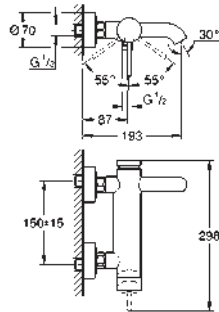

33 624 001	chrome	210.00
33 624 DC1	supersteel	272.00
33 624 BE1	polished nickel	256.00
33 624 EN1	brushed nickel	256.00
33 624 GL1	cool sunrise	256.00
33 624 GN1	brushed cool sunrise	256.00
33 624 DA1	warm sunset	256.00
33 624 DL1	brushed warm sunset	256.00
33 624 A01	hard graphite	256.00
33 624 AL1	brushed hard graphite	256.00

Essence
Single-lever bath mixer 1/2"
wall mounted
metal lever
GROHE SilkMove 35 mm ceramic cartridge
with temperature limiter
GROHE StarLight chrome finish
automatic diverter: bath/shower
mousseur
shower outlet 1/2"
integrated non-return valve
S-unions
protected against backflow
min. recommended pressure 1.0 bar