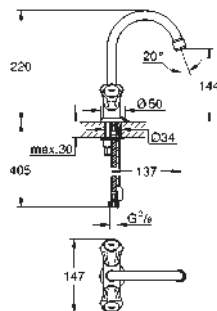

21 374 001

chrome

88.00

Costa L
One-hole basin mixer, 1/2"
metal handles
heat-insulated
screwable
Longlife-headpart
swivel tubular spout with mousseur
retractable chain
flexible connection hoses
GROHE StarLight chrome finish