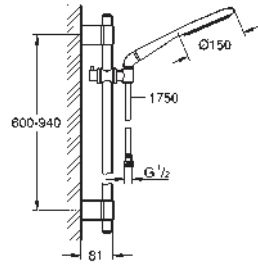

GROHE RAINSHOWER ICON

Ref. No.

Colour

Price netto (€)

27 277 001

chrome

201.00

**Rainshower Icon 150
Shower rail set 2 sprays**

consisting of:

hand shower Icon 150 (27 276 000)
shower rail, 900 mm (28 819)
with wall holders made of metal
Silverflex shower hose 1750 mm (28 388 000)
elbow adapter for the combination of
hand showers with shower sets

GROHE DreamSpray perfect spray pattern
GROHE StarLight chrome finish
GROHE QuickFix Plus adjustable distance between brackets
for adaption to existing drilling holes

SpeedClean anti-lime system
Inner WaterGuide for a longer life
Twistfree to prevent hose from twisting
suitable for instantaneous heater