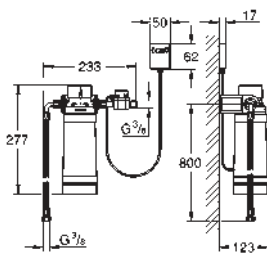

GROHE Red Filter with filter head
for regions with water hardness higher 12° KH
turn before GROHE Red boiler
flexible connection hoses
filter 600 l

40 919 SD0 **stainless steel** 14.99