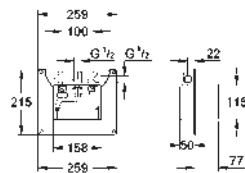

36 122 000 chrome 238.00

Contromix Surf
Concealed mounting box
(for 36 121/36 123)
without finishing trim set
wall mounting box with adhesive
flange for sealing the wall
installation from top or at the sides
stop valve and flush elbow