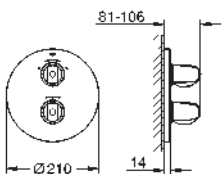

19 985 000 chrome 259.00

Grohtherm 1000
Thermostatic shower mixer with integrated 2-way diverter
set for final installation for
GROHE Rapido T 35 500 000
wall escutcheon with **GROHE QuickFix** (covered
escutcheon- and shaft sealing, covered fixing)
GROHE StarLight chrome finish
GROHE MetalGrip ergonomically shaped metal handles
GROHE SafeStop at 38°C
GROHE SafeStop Plus optional temperature limiter at 43°C included
GROHE AquaDimmer Eco with multiple function:
- integrated GROHE EcoButton
(economy button with economy stop for shower)
- flow control
- diverter: head and hand shower
without concealed body
min. recommended pressure 1.0 bar
GROHE EcoJoy technology for less water and perfect flow

35 500 000 chrome 239.00

**GROHE Rapido T Universal thermostatic
mixer for concealed installation**