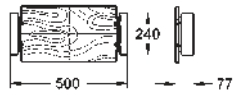

38 652 000 chrome 123.00

Rapid SL mounting plate
for fixing concealed fittings and room ventilation
for **studded walls**
for empty frames
for GROHE Rapido
500 x 240 x 77 mm
variable depth adjustment 75-115 mm
with waterproof plywood board for fixation
fixing material