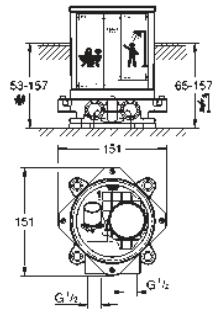

45 984 001 **chrome** **433.00**

Rough-in set 1/2"
for floor-mounted bath mixers/spouts and shower mixers without finishing trim set
installation plate with 360° horizontal and 3° vertical adjustment
installation depth 53-157 mm for bath mixers/spouts, depth compensation 104 mm
installation depth 65-157 mm for shower mixers, depth compensation 92 mm
two 1/2" female connections (hot/cold supplies)
flushing plug
gasket
fixing material