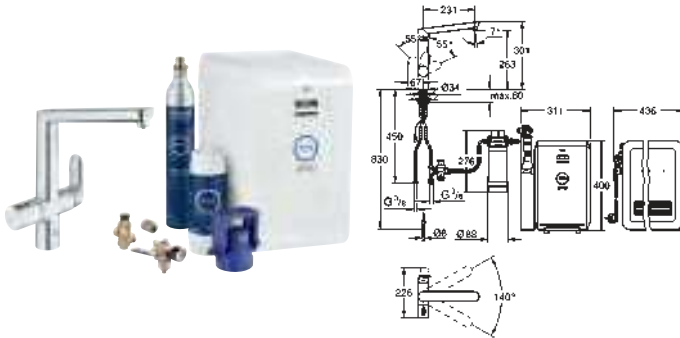

GROHE Blue K7 Professional Starter Kit

consisting of:
GROHE Blue K7 single-lever sink mixer
with filter function

single hole installation
separate handle for 3 filtered and chilled table water
still, medium, sparkling
headpart 1/2"

GROHE StarLight finish
GROHE SilkMove 35 mm ceramic cartridge
adjustable flow rate limiter
swivel cast spout
swivel area 140°

separate inner water ways for filtered
and non-filtered water
flexible connection hoses

GROHE Blue Cube
270 Watt cooling unit, 230 V, 50 Hz
type of protection IP 21

GROHE Blue size S filter, filter head with flexible adjustment

for regions with water hardness of more than 9° dKH

for regions with water hardness below 9° dKH please

order activated carbon filter 40 547 001

GROHE Blue 425 g CO₂-carbonization bottle

Min. recommended pressure 2.0 bar