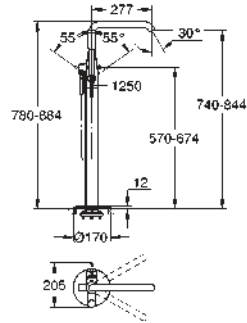

GROHE ESSENCE

Ref. No. Colour Price netto (€)

23 491 001	chrome	1,230.00
23 491 DC1	supersteel	1,470.00
23 491 BE1	polished nickel	1,380.00
23 491 EN1	brushed nickel	1,380.00
23 491 GL1	cool sunrise	1,380.00
23 491 GN1	brushed cool sunrise	1,380.00
23 491 DA1	warm sunset	1,380.00
23 491 DL1	brushed warm sunset	1,380.00
23 491 A01	hard graphite	1,380.00
23 491 AL1	brushed hard graphite	1,380.00

Essence

Single-lever bath mixer 1/2", floor mounted

set for final installation for 45 984

without roughing-in-set

GROHE SilkMove 35 mm ceramic cartridge with temperature limiter

GROHE StarLight chrome finish

automatic diverter: bath/shower

swivel spout with mousseur and stop limiter

projection 277 mm

integrated non-return valve in the shower outlet 1/2"

with shower holder

hand shower Euphoria Cosmopolitan Stick (27 806 000) 7.6 l/min.

Silverflex shower hose 1 250 mm (28 362)

protected against backflow