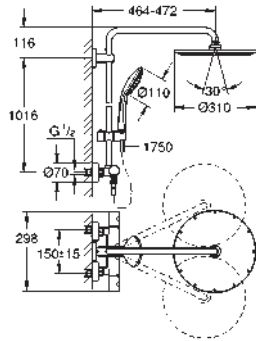

GROHE EUPHORIA SYSTEM

Ref. No. Colour Price netto (€)

26 075 000	chrome	827.00
26 075 DC0	supersteel	1,210.00
26 075 BE0	polished nickel	1,020.00
26 075 EN0	brushed nickel	1,020.00
26 075 GL0	cool sunrise	1,020.00
26 075 GN0	brushed cool sunrise	1,020.00
26 075 DA0	warm sunset	1,020.00
26 075 DL0	brushed warm sunset	1,020.00
26 075 A00	hard graphite	1,020.00
26 075 AL0	brushed hard graphite	1,020.00

Euphoria System 310

Shower system with thermostatic mixer for wall mounting

consisting of:

horizontal swivable 450 mm shower arm

exposed thermostat with

Aquadimmer function

allows change between:

metal head shower Rainshower Cosmopolitan 310 (27 477 000)

spray pattern: Rain

with ball joint

rotation angle $\pm 15^\circ$

hand shower Euphoria 110 Massage (27 221 000)

adjustable in height with gliding element

Silverflex shower hose 1750 mm (28 388 000)

GROHE TurboStat compact cartridge

with wax thermostatic element

GROHE SafeStop at 38°C

GROHE SafeStop Plus optional temperature limiter at 43°C included

GROHE DreamSpray perfect spray pattern

GROHE StarLight chrome finish

Inner WaterGuide for a longer life

SpeedClean anti-lime system

Twistfree to prevent hose from twisting

GROHE MetalGrip ergonomically shaped metal handles

suitable for instantaneous heaters

from 18 kW/h

minimum flow rate 7 l/min.

min. recommended pressure 1.0 bar

optional upgrade: **GROHE EasyReach** tray (26 362)

new