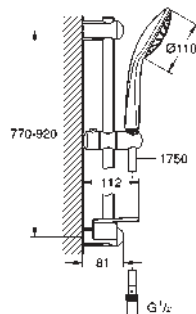

27 267 001	chrome	90.00

Euphoria 110 Mono Shower rail set 1 spray

consisting of:
hand shower Mono (27 265 000)
Silverflex shower hose 1750 mm (28 388 000)
GROHE EasyReach tray (27 596)
GROHE DreamSpray perfect spray pattern
GROHE StarLight chrome finish
GROHE QuickFix (upper bracket adjustable for adaption to existing drilling holes)
SpeedClean anti-lime system
Inner WaterGuide for a longer life
Twistfree to prevent hose from twisting
suitable for instantaneous heater
min. recommended pressure 1.0 bar