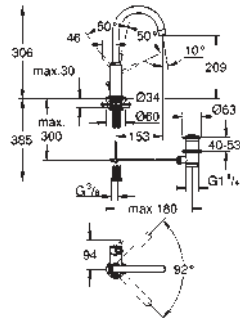

GROHE ATRIO

Ref. No. Colour Price netto (€)

32 042 001 chrome 459.00

Atrio
Single-lever basin mixer 1/2"
L-Size
single hole installation
GROHE SilkMove 28 mm ceramic cartridge
GROHE StarLight chrome finish
rapid installation system
swivel tubular C-spout with mousseur
stop limiter
pop-up waste set 1 1/4"
flexible connection hoses