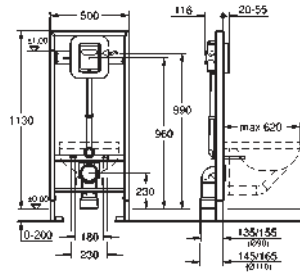

GROHE RAPID SL FOR WC

Ref. No. Colour Price netto (€)

38 519 001 chrome 398.00

Rapid SL for WC
flush valve 6 - 9 l
for manual / electronic actuation
1.13 m installation height
for on-the-wall installations or studded walls
steel frame with foil coating/hot galvanized,
self-supporting
for dry-cladding, completely pre-assembled
quick adjustment, lockable
fixing material
TUV approved
2 WC fixing bolts
distance of fixing bolts 180/230 mm
WC ceramics with small bearing area (less than 205 mm)
require additional accessory 38 779 000
outlet bend Ø 90 mm
depth adjustable
reducer Ø 90/110 mm
inlet and outlet connecting set
manual/electronic actuation
adjustable
low noise (group I acc. to German Noise Specification)
¾"
stop valve
6 l flush
flush bend
flow rate adjustment
without accessories for on-the-wall installation

40 899 000 chrome 35.00