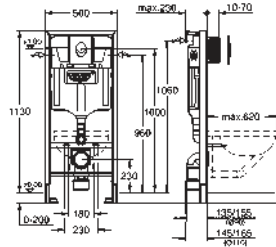

GROHE RAPID SL FOR WC

Ref. No.

Colour

Price netto (€)

38 750 001

chrome

322.00

Rapid SL 4-in-1 set for WC flushing cistern GD 2

1.13 m installation height

for on-the-wall installations or studded walls powder coated steel frame, self-supporting for dry-cladding, completely pre-assembled with fixed connections quick adjustment, lockable, fixing material TÜV approved

2 WC fixing bolts, fixing device for ceramic WC ceramics with small bearing area (less than 205 mm) require additional accessory 38 779 000

distance of fixing bolts 180/230 mm outlet bend Ø 90 mm, depth adjustable reducer Ø 90/110 mm

inlet and outlet connecting set

flushing cistern GD 2, 6 - 9 l

adjustment ex factory 6 l and 3 l

pneumatic discharge valve offering 3 modes of operation: dual flush or start/stop or single flush water supply from left/right or back

low noise (group I acc. to

German Noise Specification) insulated against condensation

1/2" water supply connection including integrated angle valve and push fit flexible hose union

no tools required for the installation of the inspection shaft incl. protection during construction phase

for vertical or horizontal use accessories for on-the-wall installation

including wall plate Skate Air

vertical installation

156 x 197 mm, chrome, made of ABS

GROHE StarLight chrome finish

WC set for noise protection

38 775 001

chrome

333.00