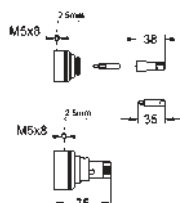

47 781 000 **chrome** 161.00

Extension-set 27.5 mm
for use with bath-thermostats with aquadimmer