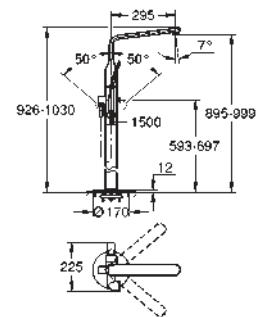

Veris
Single-lever bath mixer 1/2", floor mounted
set for final installation for
45 984
without roughing-in-set
GROHE SilkMove 46 mm ceramic cartridge
GROHE StarLight chrome finish
automatic diverter: bath/shower
swivel spout with mousseur and stop limiter
projection 295 mm
integrated non-return valve in the shower outlet 1/2"
with shower holder
GROHE Ondus hand shower 27 184
shower hose 1500 mm
protected against backflow
min. recommended pressure 1.0 bar
requires rough-in set 29 038