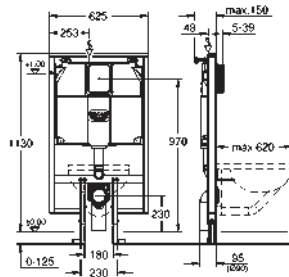

GROHE RAPID SL FOR WC

Ref. No.

Colour

Price netto (€)

38 994 000

chrome

318.00

Rapid SL for WC

for small, narrow bathrooms
flushing cistern 80 mm

1.13 m installation height

element width 0.62 m

for on-the-wall installations or studed walls
powder coated steel frame, self-supporting
for dry-cladding, completely pre-assembled
with fixed connections

quick adjustment, lockable

fixing material

TÜV approved

2 WC fixing bolts

fixing device for ceramic

distance of fixing bolts 180/230 mm

outlet bend Ø 90 mm

depth adjustable

reducer Ø 90/110 mm

inlet and outlet connecting set

flushing cistern 80 mm, 6 - 9 l

adjustment ex factory 6 l and 3 l

pneumatic discharge valve offering 3 modes of

water supply from top or back

low noise (group I acc. to

German Noise Specification)

insulated against condensation

water supply 1/2" and push fit flexible hose union

no tools required for the installation

of the inspection shaft incl. protection

during construction phase

for vertical use

accessories for on-the-wall installation

GROHE EcoJoy technology for less water and perfect flow

38 995 000

chrome

397.00