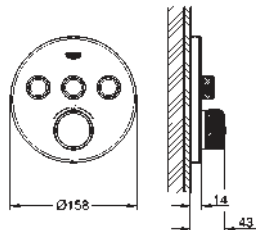

Grotherm SmartControl
Thermostat for concealed installation with 3 valves
set for final installation for
GROHE Rapido SmartBox 35 600 000
metal wall escutcheon with **GROHE QuickFix**
(covered escutcheon and shaft sealing, covered
fixing), retroactively 6° adjustable
GROHE StarLight finish
GROHE SmartControl push for ON-OFF, turn for
volume adjustment from EcoJoy to full flow, exchangeable symbols
GROHE TurboStat compact cartridge
with wax thermoelement
GROHE SafeStop at 38°C
GROHE SafeStop Plus optional temperature limiter at 43°C included
built-in non return valves and dirt strainers
multiple outlets can be run simultaneously
cover plate in moon white acrylic glass
without roughing-in-set
flow performance:
outlet A = 23 l/min
outlet B = 27 l/min
outlet C = 23 l/min

29 152 LSO moon white 386.00