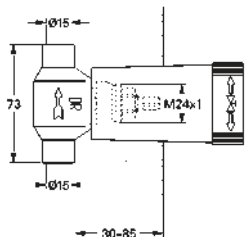

Concealed stop-valve, 1/2"
pre-assembled headpart 1/2"
short spindle, protection sleeve
soldered connection Ø15 mm
DR-brass

29 803 000 chrome 39.00

ditto, soldered connection Ø 18 mm

29 804 000 chrome 42.00

ditto, soldered connection Ø 22 mm

29 811 000 chrome 27.00