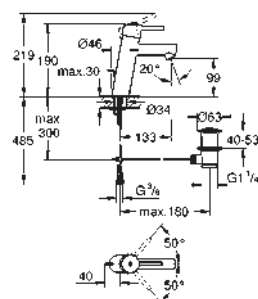

23 450 001 **chrome** **159.00**

Concetto
Single-lever basin mixer 1/2"
M-Size
single hole installation
metal lever
GROHE SilkMove 28 mm ceramic cartridge
with temperature limiter
GROHE StarLight chrome finish
GROHE EcoJoy SpeedClean mousseur 5.7 l/min
GROHE QuickFix rapid installation system
pop-up waste set 1 1/4"
flexible connection hoses
min. recommended pressure 1.0 bar