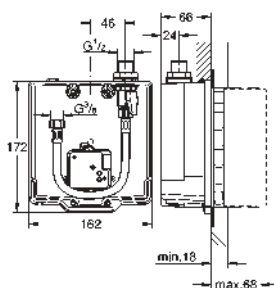

36 337 000

chrome

109.00

Euroeco Cosmopolitan E

Concealed mounting box

wall installation

for installation with pre-mixed or cold water

suitable for IR-sets for final installation

stop valve

connection housing for power supply

suitable for

36 273 000, 36 335 SD0, 36 334 SD0, 36 411 000