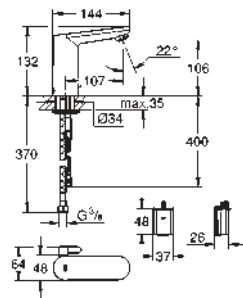

GROHE EUROSMART COSMOPOLITAN E

Ref. No. Colour Price netto (€)

36 327 001 chrome 352.00

**Eurosmart Cosmopolitan E
Infra-red electronic basin mixer 1/2" with mixing device
and adjustable temperature limiter**

with infrared sensor for bi-directional communication for monitoring, configuration and service purpose

6 V lithium-battery, type CR-P2

battery lifetime: approx. 7 years (150 actuations a day)

GROHE EcoJoy mousseur 5.7 l/min

flexible connection hoses

non-return valve

dirt strainers

with integrated solenoid valve

external battery

rapid installation system

multistage battery status display

7 pre-set programs:

auto flush

thermal disinfection

cleaning mode

additional functions and precise settings

by remote control 36 407

CE approved

acoustic group I in accordance with DIN 4109

type of protection faucet IP 59K

min. recommended pressure 1.0 bar

36 331 001 chrome 365.00

ditto, with pop-up waste set 1 1/4"

36 422 000 chrome 388.00