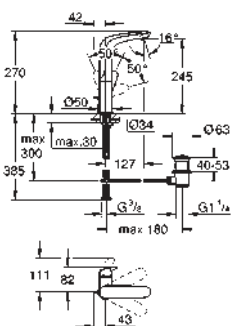

23 718 003 chrome 171.00
23 718 LS3 moon white/chrome 223.00

Eurostyle
Single-lever basin mixer 1/2"
L-Size
single hole installation
solid metal lever
with temperature limiter
GROHE StarLight chrome finish
GROHE EcoJoy mousseur 5.7 l/min
GROHE QuickFix rapid installation system
swivel cast spout
swivel area 360°
pop-up waste set 1 1/4"