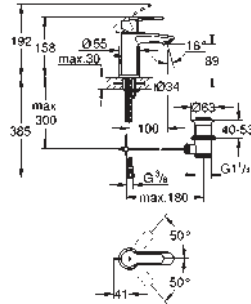

metal lever

ceramic headpart 1/2", 90°

GROHE StarLight chrome finish

mousseur

min. recommended pressure 1.0 bar

acoustic group I in accordance with DIN 4109

union nut 1/2" x 10.5 mm

23 037 002