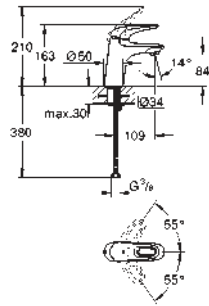

GROHE EUROSTYLE

Ref. No. Colour Price netto (€)

23 567 003 chrome 115.00

Eurostyle
Single-lever basin mixer 1/2"
S-Size
single hole installation
loop metal lever
GROHE SilkMove 35 mm ceramic cartridge
adjustable flow rate limiter
with temperature limiter
GROHE StarLight chrome finish
GROHE EcoJoy mousseur 5.7 l/min
GROHE QuickFix rapid installation system
smooth body
flexible connection hoses