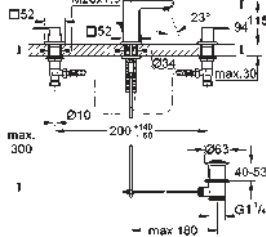

20 351 000 **chrome** **300.00**

Eurocube
Three-hole basin mixer 1/2"
S-Size
metal lever
ceramic headparts 1/2", 90°
GROHE StarLight chrome finish
GROHE QuickFix Plus installation system
spout with mousseur
pop-up waste set 1 1/4"
pressure-proof, flexible connection hoses
between spout and side valves
union nut 1/2" x 10.5 mm