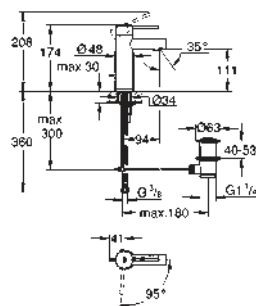

23 392 00E

chrome

204.00

ditto, smooth body

23 591 001

chrome

147.00

Essence
Single-lever basin mixer 1/2"
S-Size
single hole installation
metal lever
GROHE SilkMove ES 28 mm ceramic cartridge
with energy saving function via cold start
with temperature limiter
GROHE StarLight chrome finish
GROHE EcoJoy mousseur 5.7 l/min
GROHE AquaGuide adjustable mousseur
GROHE QuickFix Plus installation system
pop-up waste set 1 1/4"
flexible connection hoses