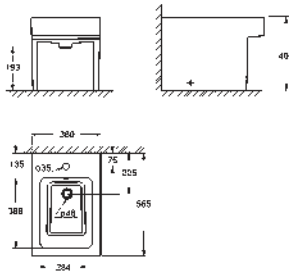

new

39 486 00H

alpine white

*

**Cube Ceramic
Wall hung bidet**
1 hole punched
with overflow
including fixation set
fine fire clay
PureGuard anti stick coating and anti bacterial glazing

new

39 487 00H

alpine white