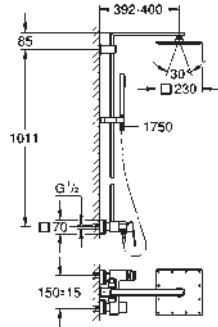

Colour

Price netto (€)

23 147 001

chrome

1,090.00

Euphoria Cube System 230

Shower system with single lever mixer for wall mounting

consisting of: