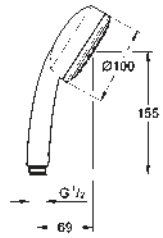

27 571 20E

chrome

23.00

**New Tempesta Cosmopolitan 100
Hand shower 2 sprays**

Rain, Jet

GROHE EcoJoy 5.7 l/min. flow limiter

GROHE DreamSpray perfect spray pattern

GROHE StarLight chrome finish

SpeedClean anti-lime system

Inner WaterGuide for a longer life

universal mounting system, fitting all standard shower hoses

suitable for instantaneous heater

min. recommended pressure 1.0 bar

26 046 002

chrome

*

ditto, with 6.6 l/min flow limiter

27 571 002

chrome

*

ditto, with non-restricted flow

new