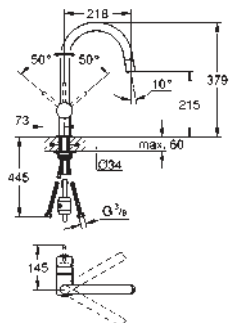

Minta
Single-lever sink mixer 1/2"
C-spout
single hole installation
GROHE StarLight finish
GROHE SilkMove 46 mm ceramic cartridge
flow strainer
pull-out laminar spray
diverter: laminar spray/SpeedClean shower jet
automatic return to laminar spray
adjustable flow rate limiter
swivel tubular spout
swivel area 360°
integrated non-return valve
protected against backflow
flexible connection hoses
rapid installation system
min. recommended pressure 1.0 bar

KITCHEN
FITTINGS