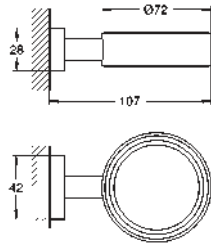

GROHE ESSENTIALS CUBE

Ref. No. Colour Price netto (€)

40 508 001 **chrome** **26.66**

Essentials Cube Holder
material: metal
for crystal glass (40 372 001)
soap dish (40 368 001) or soap dispenser (40 394 001)
concealed fastening
GROHE StarLight chrome finish