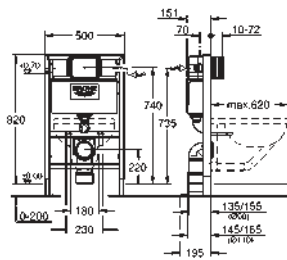

**Rapid SL for WC
with flushing cistern 6 - 9 l
0.82 m installation height**

for free-standing installation, for on-the-wall installations or studded walls
powder coated steel frame, self-supporting for dry-cladding, completely pre-assembled with fixed connections
lockable

TÜV approved
fixing material
2 WC fixing bolts
fixing device for ceramic
distance of fixing bolts 180/230 mm
outlet bend Ø 90 mm
depth adjustable
reducer Ø 90/110 mm
inlet and outlet connecting set

flushing cistern 6 - 9 l
pneumatic discharge valve offering 3 modes of operation: dual flush or start/stop or single flush

front or top actuation
water supply from left/right or back
low noise (group I acc. to German Noise Specification)
insulated against condensation
1/2" water supply connection including integrated angle valve and push fit flexible hose union

Shortable inspection shaft incl. protection during construction phase

**without accessories for on-the-wall installation
GROHE EcoJoy technology for less water and perfect flow
without wall plate/actuation**

INSTALLATION
SYSTEMS