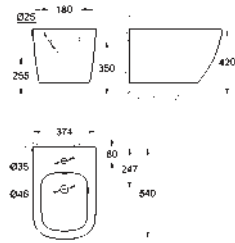

39 208 000

alpine white

154.99

39 208 00H

alpine white

184.99

**Euro Ceramic
Wall hung bidet**
1 hole punched
with overflow
including fixation set
vitreous china
fully skirted with invisible fixation
optional: **PureGuard** anti stick coating and
anti bacterial glazing (00H)
16 pieces per pallet

new