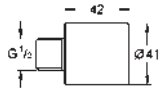

36 266 000 chrome 97.00

**Euroeco Cosmopolitan T
Self-closing pillar tap 1/2"**
wall mounted
marking: blue/red
GROHE StarLight chrome finish
GROHE EcoJoy technology for less water and perfect flow
flow limiter 5.7 l/min
escutcheon