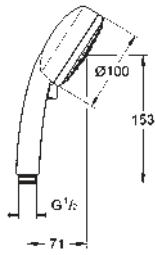

GROHE NEW TEMPESTA

Ref. No. Colour Price netto (€)

new