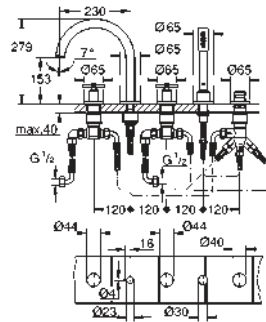

GROHE ATRIO

Ref. No. Colour Price netto (€)

new

- 19 922 003 chrome *
- 19 922 DC3 supersteel *
- 19 922 AL3 brushed hard graphite *

Atrio
5-hole bath combination
ceramic headparts 1/2", 90°
GROHE StarLight chrome finish
consisting of:
pre-assembled spout fixing
with lever handles
bath spout with mousseur and diverter bath/shower
Sena hand shower 6.6 l/min
shower hose 2000 mm
flexible connection hoses
connection for shower hose
protected against backflow
can be used with 29 037 001
Two different sets of caps included. One set with
„H“ and „C“ marking, one set without marking.

new

- 19 923 003 chrome *
- 19 923 DC3 supersteel *
- 19 923 AL3 brushed hard graphite *

Atrio
5-hole bath combination
ceramic headparts 1/2", 90°
GROHE StarLight chrome finish
consisting of:
pre-assembled spout fixing
with cross handles
bath spout with mousseur and diverter bath/shower
Sena hand shower 6.6 l/min
shower hose 2000 mm
flexible connection hoses
connection for shower hose
protected against backflow
can be used with 29 037 001
Two different sets of caps included. One set with
„H“ and „C“ marking, one set without marking.

new

- 29 037 001 chrome *

4/5-hole bath combination (optional)
baseframe for installation under tiled surround
consisting of:
base frame
drainage box with integrated outlet for splash water
19 922 003
19 923 003

new

- 13 139 003 chrome *
- 13 139 DC3 supersteel *
- 13 139 AL3 brushed hard graphite *

Atrio
Bath spout
wall mounted
GROHE StarLight chrome finish
mousseur
projection 171 mm
min. recommended pressure 1.0 bar