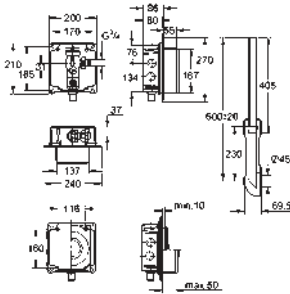

37 157 000

chrome

228.00

Flush valve for WC
concealed installation
3/4"

stop valve
6 - 14 l adjustable

for low pressure
for wash-down and wash-out bowls
flow pressure range from 0.6 - 3.0 bar
(min. static pressure 1.5 bar)
with flow rate adjustment
box for concealed installation with
flush elbow
flush pipe adjustable in length
without wall plate/actuation
volume needed: 1.6 l/sec