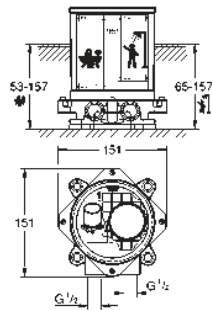

45 984 001 **chrome** **433.00**

Rough-in set 1/2"
for floor-mounted bath mixers/spouts and shower mixers
without finishing trim set
installation plate with 360° horizontal and 3° vertical adjustment
installation depth 53-157 mm for bath mixers/spouts, depth compensation 104 mm
installation depth 65-157 mm for shower mixers, depth compensation 92 mm
two 1/2" female connections (hot/cold supplies)
flushing plug
gasket
fixing material