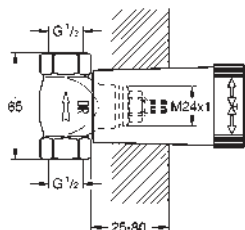

Concealed stop-valve, 1/2"
pre-assembled headpart 1/2"
short spindle, protection sleeve
threaded union 1/2", DR-brass

29 802 000 chrome 45.00

ditto, 3/4", pre-assembled headpart 3/4", thread union 3/4"

29 805 000 chrome 65.00

ditto, 1", pre-assembled headpart 1", thread union 1"

29 801 000 chrome 24.00