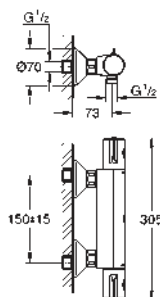

GROHE GROHTHERM 800

Ref. No.

Colour

Price netto (€)

34 558 000

chrome

183.00

Grotherm 800
Thermostatic shower mixer 1/2"
wall mounted
GROHE StarLight chrome finish
GROHE SafeStop at 38°C
GROHE SafeStop Plus optional temperature limiter at 43°C included
GROHE TurboStat compact cartridge
with wax thermoelement
integrated mixed water shut off
volume handle with **GROHE EcoButton** (economy button with individually adjustable economy stop)
ceramic headpart 1/2", 180°
shower bottom outlet 1/2"
dirt strainers
built-in non return valves
protected against backflow
S-unions
metal escutcheon
min. recommended pressure 1.0 bar
GROHE EcoJoy technology for less water and perfect flow

34 567 000

chrome

238.00