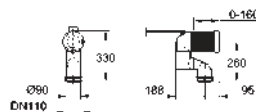

39 551 000

WC connection outlet
vertical
length adjustable
200 to 250 mm from wall

chrome

*