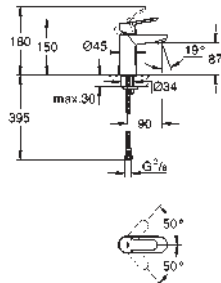

23 330 000 chrome 73.00

BauEdge
Single-lever basin mixer 1/2"
S-Size
single hole installation
metal lever
GROHE Longlife 28 mm ceramic cartridge
GROHE StarLight chrome finish
GROHE EcoJoy mousseur 5.7 l/min
rapid installation system
smooth body
flexible connection hoses
min. recommended pressure 1.0 bar