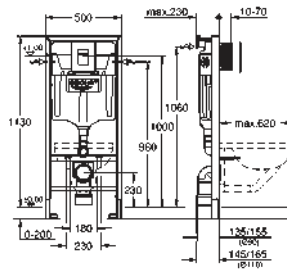

GROHE RAPID SL FOR WC

Ref. No.

Colour

Price netto (€)

38 772 001

chrome

313.00

Rapid SL 3-in-1 set for WC flushing cistern GD 2

1.13 m installation height

for on-the-wall installations or studed walls
powder coated steel frame, self-supporting
for dry-cladding, completely pre-assembled
with fixed connections, quick adjustment, lockable
fixing material
TÜV approved

2 WC fixing bolts, fixing device for ceramic
WC ceramics with small bearing area (less than 205 mm)
require additional accessory 38 779 000

distance of fixing bolts 180/230 mm
outlet bend Ø 90 mm, depth adjustable
reducer Ø 90/110 mm

inlet and outlet connecting set

flushing cistern GD 2, 6 - 9 l

adjustment ex factory 6 l and 3 l

pneumatic discharge valve offering 3 modes of
operation: dual flush or start/stop or single flush
water supply from left/right or back

low noise (group I acc. to

German Noise Specification)

insulated against condensation

1/2" water supply connection including

integrated angle valve and push fit

flexible hose union

no tools required for the installation

of the inspection shaft incl. protection

during construction phase

for vertical or horizontal use

accessories for on-the-wall installation

including wall plate Skate Cosmopolitan

vertical and horizontal installation

vertical installation, 156 x 197 mm

chrome, made of ABS

GROHE StarLight chrome finish