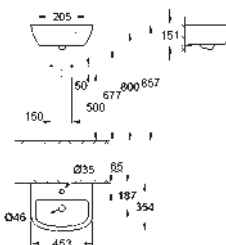

39 424 000

alpine white

35.99

**Bau Ceramic
Hand rinse basin 45**
wall hung
1 hole punched
with overflow
453 x 354 mm
vitreous china
27 pieces per pallet