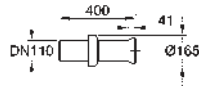

GROHE EURO CERAMIC

Ref. No.

Colour

Price netto (€)

39 453 000

WC connection outlet
horizontal
320 mm from wall

chrome

*