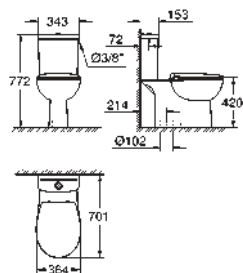

GROHE BAU CERAMIC

Ref. No.

Colour

Price netto (€)

new