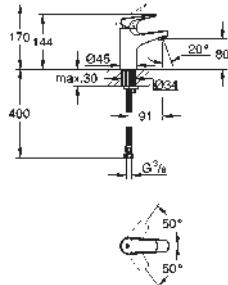

23 752 000 **chrome** **61.00**
BauFlow
Single-lever basin mixer 1/2"
S-Size
single hole installation
metal lever
GROHE Longlife 28 mm ceramic cartridge
GROHE StarLight chrome finish
GROHE EcoJoy mousseur 5.7 l/min
rapid installation system
smooth body
flexible connection hoses