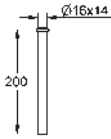

GROHE URINAL FLUSH VALVES

Ref. No.

Colour

Price netto (€)

37 042 000

chrome

16.50

Flush pipe extension
Ø 16 mm
200 mm
brass