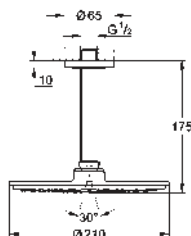

Rainshower Cosmopolitan 210
Head shower set ceiling 142 mm, 1 spray

consisting of:

Rainshower Cosmopolitan 210 metal head shower,
spray plate chrome (28 368 000)

1 spray:

Rain

shower arm Rainshower ceiling 142 mm, escutcheon chrome (28 724 000)

GROHE DreamSpray perfect spray pattern

GROHE StarLight chrome finish

SpeedClean anti-lime system

suitable for instantaneous heater
starting at 0.5 bar flow pressure

26 053 LS0

moon white/chrome

470.00