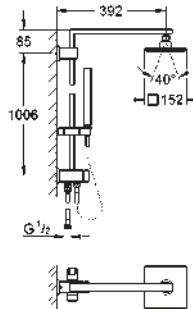

27 696 000 chrome 670.00

Euphoria Cube System 150 Shower system with diverter for wall mounting

consisting of:
shower arm
projection 400 mm
change between hand and head shower
by diverter
head shower Euphoria Cube 152 mm x 152 mm
spray pattern: Rain
with ball joint
rotation angle $\pm 20^\circ$
hand shower Euphoria Cube Stick (27 698 000)
adjustable in height with gliding element
Silverflex shower hose 1750 mm (28 388 000)
Silverflex shower hose 800 mm
connection to water supply with 1/2"-thread of
the 800 mm shower hose to faucet / wall union
GROHE DreamSpray perfect spray pattern
GROHE StarLight chrome finish
SpeedClean anti-lime system
Twistfree to prevent hose from twisting
**suitable for instantaneous heaters
from 18 kW/h**
minimum flow rate 7 l/min.
min. recommended pressure 1.0 bar