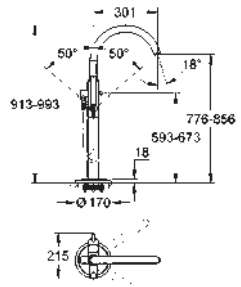

32 653 002 **chrome** **1,850.00**

Atrio
Single-lever bath mixer 1/2", floor mounted
without roughing-in-set
GROHE StarLight chrome finish
GROHE SilkMove 46 mm ceramic cartridge
adjustable flow rate limiter
diverter bath/shower
swivel tubular spout
with mousseur and stop limiter
integrated non-return valve in the shower outlet 1/2"
with shower holder
hand shower Sena (28 034 000)
shower hose 1500 mm
protected against backflow
for use with: 45 984
min. recommended pressure 1.0 bar