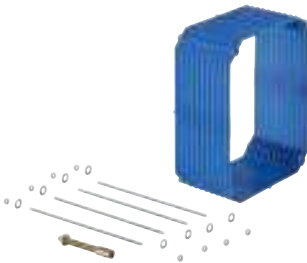

38 896 000 chrome 59.00

Extension-set, 50 mm
for Rapido U or Rapido UMB
shaft extension with fixing material