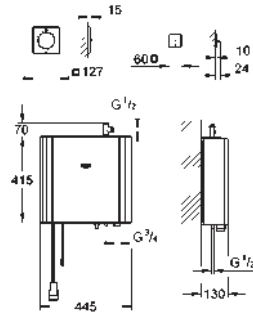

GROHE F-DIGITAL DELUXE

Ref. No.

Colour

Price netto (€)

27 934 000

chrome

3,140.00

GROHE F-digital Deluxe Steam generator 6.6 kW with steam outlet and temperature sensor

consisting of:
steam generator
415 x 445 x 130 mm
suitable for steam rooms up to 17 m³
supply voltage 400 V 3L+N+PE AC, 50 Hz
power 6.6 kW
water inlet 3/4"
operating pressure 1 – 5 bar (above pressure reducer)
automatic emptying
water outlet 1/2"
steam temperature: max. 55° C
steam outlet 1/2"
type of protection IP 23
CE approved
with connecting plug
steam outlet module with indentation for fragranced oil
127 x 127 mm
connection thread 1/2"
temperature sensor module
60 x 60 x 12 mm
SpeedClean anti-lime system
GROHE StarLight chrome finish
requires rough-in set (29 074 000), F-digital Deluxe base unit
box (26 374 000 or 36 397 000), Bluetooth unit (36 371 000)
and various cable connections – all to be ordered separately
due to installation situation
For detailed planning and product information please
contact your local GROHE Customer Service.

36 362 000

chrome

3,140.00