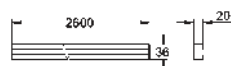

37 310 000

chrome

80.00

Installation rail
for row installation
fixing material
1 piece
2600 x 36 x 20 mm
mounting set for 3 Rapid or
Uniset elements
not available for Uniset WC