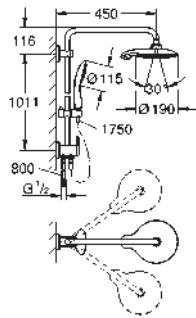

GROHE EUPHORIA SYSTEM

Ref. No. Colour Price netto (€)

27 911 000 chrome 541.00

Euphoria Power&Soul System 190 Shower system with diverter for wall mounting

consisting of:
horizontal swivable 450 mm shower arm
change between hand and head shower
by diverter
Power&Soul head shower (27 766 000)
with ball joint
rotation angle $\pm 15^\circ$
Hand shower Power&Soul 115 (27 671 000)
adjustable in height with gliding element (12 140 000)
Silverflex shower hose 1750 mm (28 388 000)
Silverflex shower hose 800 mm
connection to water supply with 1/2"-thread of
the 800 mm shower hose to faucet / wall union
GROHE DreamSpray perfect spray pattern
GROHE One-click showering
spray selection via push of a button
GROHE StarLight chrome finish
SpeedClean anti-lime system
Inner WaterGuide for a longer life
Twistfree to prevent hose from twisting
**suitable for instantaneous heaters
from 18 kW/h**
minimum flow rate 7 l/min.
min. recommended pressure 1.0 bar

27 696 000 chrome 670.00