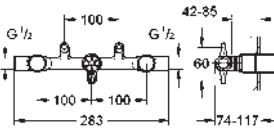

29 025 000 chrome 232.00

Two-handle basin mixer
concealed body, 1/2"
for 3-hole wash-basin mixer
wall installation
without finishing trim set
Installation depth 43 - 85 mm
DR-brass
installation device