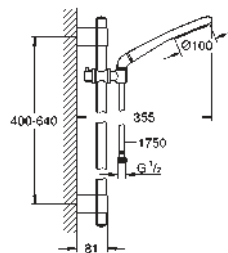

27 529 000

chrome

168.00

**Rainshower Icon 100
Shower rail set 1 spray**

consisting of:

Hand shower Icon 100 (27 375 000)
shower rail, 600 mm (28 797 001)
Silverflex shower hose 1750 mm (28 388 000)
elbow adapter for the combination of
hand showers with shower sets

GROHE CoolTouch
GROHE DreamSpray perfect spray pattern
GROHE StarLight chrome finish
GROHE QuickFix Plus adjustable distance between brackets
for adaption to existing drilling holes

SpeedClean anti-lime system
Inner WaterGuide for a longer life
Twistfree to prevent hose from twisting
suitable for instantaneous heater