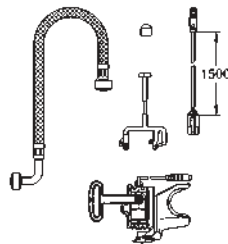

GROHE Sensia Arena Installation kit for automatic flush
consisting of:
servo motor for GD 2
actuation rod for flushing valve
cable + blind cap
flexible hose
WC actuation plate not included
CE approved

40 899 000 chrome 35.00