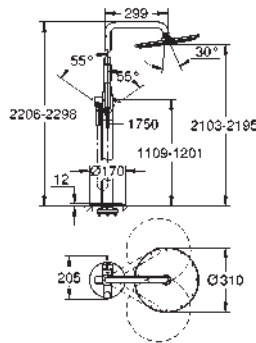

23 741 001 chrome 2,020.00
23 741 DC1 supersteel 2,630.00

Essence
Single-lever free-standing shower mixer 1/2"
floor-mounted
set for final installation for 45 984 001
without roughing-in-set
GROHE SilkMove 35 mm ceramic cartridge with temperature limiter
GROHE StarLight chrome finish
automatic diverter:
head shower/hand shower
360° horizontal swivable shower arm
integrated non-return valve in the shower outlet 1/2"
with shower holder
Rainshower Cosmopolitan 310 head shower 9.5 l/min (27 477 000)
with ball joint
rotation angle ± 15°
GROHE DreamSpray perfect spray pattern
SpeedClean anti-lime system
hand shower Euphoria Cosmopolitan Stick (27 806 000) 7.6 l/min.
Silverflex shower hose 1750 mm (28 388 000)
protected against backflow
min. recommended pressure 1.0 bar