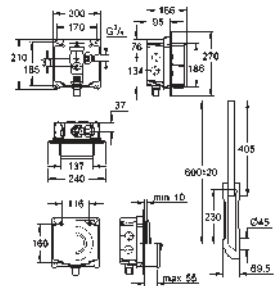

37 048 000

chrome

408.00

Flush valve for WC
concealed installation
3/4"

with **connection** to solenoid valve
stop valve

6 l flush
flow pressure range from 1.2 - 5.0 bar
with flow rate adjustment
2 m connecting cable
box for concealed installation with
flush elbow
concealed flush pipe
without electronic actuation