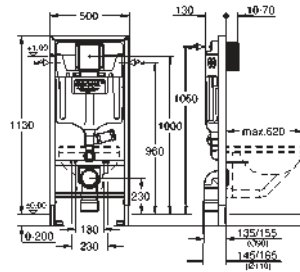

GROHE RAPID SL FOR WC

Ref. No.

Colour

Price netto (€)

39 002 000

chrome

335.00

Rapid SL for WC flushing cistern GD 2
with flush pipe for external odour extraction
1.13 m installation height
for on-the-wall installations or studded walls
powder coated steel frame, self-supporting
for dry-cladding, completely pre-assembled
with fixed connections
quick adjustment, lockable
fixing material
TÜV approved
2 WC fixing bolts
fixing device for ceramic
WC ceramics with small bearing area (less than 205 mm)
require additional accessory 38 779 000
distance of fixing bolts 180/230 mm
outlet bend Ø 90 mm
depth adjustable
reducer Ø 90/110 mm
inlet and outlet connecting set
flushing cistern GD 2, 6 - 9 l
adjustment ex factory 6 l and 3 l
flush pipe with connection for odour extraction 50 mm
pneumatic discharge valve offering 3 modes of
operation: dual flush or start/stop or single flush
water supply from left/right or back
low noise (group I acc. to
German Noise Specification)
insulated against condensation
1/2" water supply connection including
integrated angle valve and push fit
flexible hose union
no tools required for the installation
of the inspection shaft incl. protection
during construction phase
for vertical or horizontal use
without accessories for on-the-wall installation
for mounting of small flush plates please order
revision shaft 40 911 000 (sold separately)

38 897 000

chrome

338.00