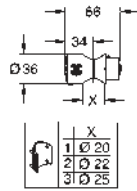

Aquatunes
Rail adapter
anti-slip fixation
fits on rails with $\varnothing$ 20 mm-25 mm

26 324 L00 white 33.33