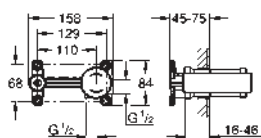

23 571 000	chrome	230.00

Single-lever mixer 1/2", universal concealed body
for 2-hole basin mixers
wall installation
without finishing trim set
GROHE SilkMove 35 mm ceramic cartridge
adjustable flow rate limiter
with temperature limiter
spout can be positioned on the right or left
DR-brass
installation device