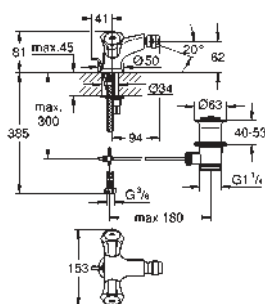

24 480 001

chrome

173.00

Costa L
Single-hole bidet mixer 1/2"
metal handles
heat-insulated
screwable
Longlife-headpart
cast spout with ball joint mousseur
pop-up waste set 1 1/4"
flexible connection hoses
GROHE StarLight chrome finish