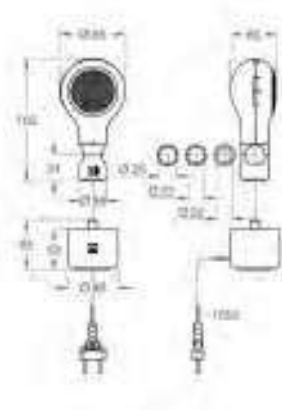

26 268 L00 white/clear grey 74.99

Aquatunes
Wireless shower speaker
consisting of:
Speaker module for wireless audio streaming via Bluetooth
Anti-slip rail adapter for fixation on rails with $\varnothing$ 20mm-25 mm
induction charging base station with integrated power cord plug type EN50075
Quality Audio Experience by PHILIPS
Output power 2 W RMS
signal to noise ratio > 70dB
works with devices with Bluetooth 4.0 or below
6 keys on speaker module for direct control of:
power on/off, pairing, volume up, volume down, previous track, next track
2 LED indicators for pairing, bluetooth status, power/charging/fully charged
built-in rechargeable battery provides > 8 hours of run time
Speaker modules water resistant rated IPx6 with protected PCB
charging base water resistant rated IPx7
GROHE StarLight finish

26 323 L00 white 12.49

Aquatunes
Rail adapter
anti-slip fixation
fits on rails with $\varnothing$ 20 mm-25 mm

26 324 L00 white 33.33

Aquatunes
Charging base station
With integrated power cord
Induction charging
plug type EN50075
water resistant rated IPx7