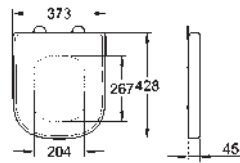

GROHE EURO CERAMIC

Ref. No. Colour Price netto (€)

new

39 459 000

alpine white

38.99

**Euro Ceramic
Compact WC seat**
with lid
quick release function
detachable
material: Duroplast
including fixation set
suitable for
39 206 000, 39 206 00H
48 pieces per pallet