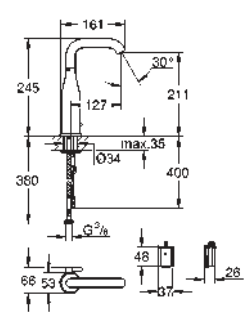

Essence E

Infra-red electronic basin mixer 1/2" with mixing device and adjustable temperature limiter

with infrared sensor for bi-directional communication for monitoring, configuration and service purpose

6 V lithium-battery, type CR-P2

battery lifetime: approx. 7 years (150 actuations a day)

GROHE StarLight chrome finish adjustable swivel area 0° / 150° / 360°

laminar spray regulator 5.0 l/min

flexible connection hoses

non-return valve

dirt strainers

with integrated solenoid valve

external battery

rapid installation system

multistage battery status display

7 pre-set programs:

auto flush

thermal disinfection

cleaning mode

additional functions and precise settings

by remote control 36 407

CE approved

acoustic group I in accordance with DIN 4109

type of protection faucet IP 59K

min. recommended pressure 1.0 bar

36 446 000

chrome

496.00