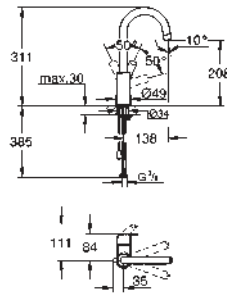

23 743 002 chrome 144.00

Eurosmart
Single-lever basin mixer 1/2"
L-Size
single hole installation
metal lever
GROHE SilkMove 28 mm ceramic cartridge
with temperature limiter
GROHE StarLight chrome finish
GROHE EcoJoy mousseur 5.7 l/min
swivel tubular spout
swivel area 360°
flexible connection hoses
retractable chain
GROHE QuickFix rapid installation system