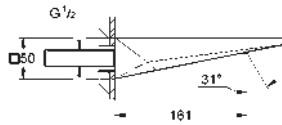

13 299 000 chrome 305.00

Allure Brilliant
Bath spout
wall mounted
GROHE StarLight chrome finish
projection 161 mm
spout with integrated mousseur