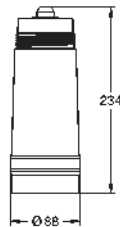

40 404 001 **chrome** **58.33**

GROHE Blue
Filter S-Size
BWT replacement filter for GROHE Blue
capacity 600 l at 15° dKH
5-phases filter
compatible with GROHE Blue Home, GROHE Blue Professional and GROHE Blue Pure

40 430 001 **chrome** **108.33**
ditto, M-Size, capacity 1500 l at 15° dKh, 376 mm high

40 412 001 **chrome** **141.66**
ditto, L-Size, capacity 2600 l at 15° dKh, 429 mm high