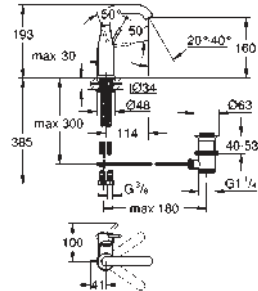

Ref. No.	Colour	Price netto (€)
23 462 001	chrome	181.00
23 462 DC1	supersteel	235.00
23 462 BE1	polished nickel	220.00
23 462 EN1	brushed nickel	220.00
23 462 GL1	cool sunrise	220.00
23 462 GN1	brushed cool sunrise	220.00
23 462 DA1	warm sunset	220.00
23 462 DL1	brushed warm sunset	220.00
23 462 A01	hard graphite	220.00
23 462 AL1	brushed hard graphite	220.00

Essence
Single-lever basin mixer 1/2"
M-Size
single hole installation
metal lever
GROHE SilkMove 28 mm ceramic cartridge
with temperature limiter
GROHE StarLight chrome finish
GROHE EcoJoy mousseur 5.7 l/min
GROHE AquaGuide adjustable mousseur
GROHE QuickFix Plus installation system
swivel spout with mousseur and stop limiter
pop-up waste set 1 1/4"
flexible connection hoses
min. recommended pressure 1.0 bar

23 480 001	chrome	168.00

Essence
Single-lever basin mixer 1/2"
M-Size
single hole installation
metal lever
GROHE SilkMove 28 mm ceramic cartridge
with temperature limiter
GROHE StarLight chrome finish
GROHE EcoJoy mousseur 5.7 l/min
GROHE AquaGuide adjustable mousseur
GROHE QuickFix Plus installation system
swivel spout with mousseur and stop limiter
retractable chain
flexible connection hoses