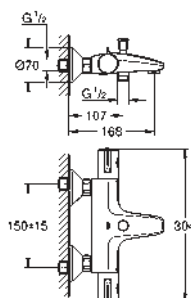

Grotherm 800
Thermostatic bath mixer 1/2"
wall mounted
GROHE StarLight chrome finish
GROHE SafeStop at 38°C
GROHE SafeStop Plus optional temperature limiter at 43°C included
GROHE TurboStat compact cartridge
with wax thermoelement
integrated mixed water shut off
automatic diverter: bath/shower
volume handle with **GROHE EcoButton** (economy button with individually adjustable economy stop)
ceramic headpart 1/2", 180°
shower bottom outlet 1/2"
mousseur
built-in non return valves
dirt strainers
protected against backflow
S-unions
metal escutcheon
min. recommended pressure 1.0 bar
GROHE EcoJoy technology for less water and perfect flow

34 564 000

chrome

242.00