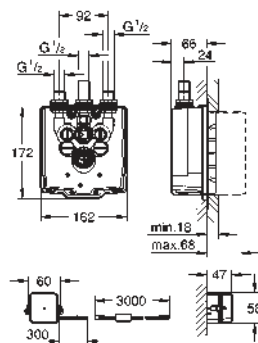

**Eurosmart Cosmopolitan E
Concealed body**

for shower with integrated pre-adjustable thermostatic mixer suitable for IR-set 36 415 000 2 stop valves Grotherm Micro integrated non-return valves with filters connection housing for power supply min. recommended pressure 1.0 bar

37 503 000

chrome

812.00