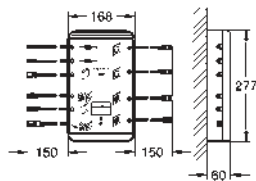

GROHE F-DIGITAL DELUXE

Ref. No.

Colour

Price netto (€)

36 397 000

chrome

1,470.00

GROHE F-digital Deluxe

Base Unit Box 2.0 Bluetooth (BCU V2.0)

for connecting light, sound and steam modules

consisting of:

- 2 plug connections, each for one pair of sound modules (36 360 000)
- 2 plug connections, each for one pair of light modules (36 359 000) or
- 1 ceiling shower (27 865 000) with integrated light
- 2 plug connections for steam module (36 362 000 or 36 368 000), including 1 connection for steam generator and 1 connection for temperature sensor
- 2 plug connections for power supply (per power supply max. 4 devices light/sound)
- 2 plug connections for Bluetooth unit (supply voltage and data line)

CE approved

must be accessible for service

optional: the base unit box can be placed into

extra equipment 36 367 000

42 429 000

chrome

109.00