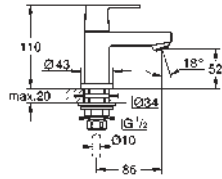

GROHE EUROCUBE

Ref. No. Colour Price netto (€)

23 137 000 **chrome** **166.00**
Eurocube
Pillar tap
XS-Size
single hole installation
metal lever
ceramic headpart 1/2", 90°
GROHE StarLight chrome finish
GROHE EcoJoy SpeedClean mousseur 5.7 l/min
union nut 1/2" x 10.5 mm