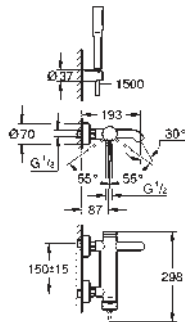

33 628 001	chrome	252.00

Essence
Single-lever bath mixer 1/2"
wall mounted
metal lever
GROHE SilkMove 35 mm ceramic cartridge
with temperature limiter
GROHE StarLight chrome finish
automatic diverter: bath/shower
mousseur
shower outlet 1/2"
integrated non-return valve
S-unions
protected against backflow
with shower set
consisting of:
hand shower Euphoria Cosmopolitan
Stick (27 400 000) 6.6 l/min
wall shower holder New Tempesta Cosmopolitan 100
(27 594 000)
Silverflex shower hose 1.500 mm (28 364)
min. recommended pressure 1.0 bar