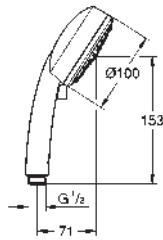

27 575 002

chrome

*

**New Tempesta Cosmopolitan 100
Hand shower 4 sprays**

GROHE Rain O², Rain, Massage, Jet

GROHE EcoJoy 9,5 l/min flow limiter

GROHE DreamSpray perfect spray pattern

GROHE StarLight chrome finish

SpeedClean anti-lime system

Inner WaterGuide for a longer life

universal mounting system, fitting all standard shower hoses

suitable for instantaneous heater

min. recommended pressure 1.0 bar

27 573 002

chrome

*

ditto, with non-restricted flow

new

27 574 002

chrome

*

**New Tempesta Cosmopolitan 100
Hand shower 3 sprays**

GROHE Rain O², Rain, Massage

GROHE EcoJoy 9,5 l/min flow limiter

GROHE DreamSpray perfect spray pattern

GROHE StarLight chrome finish

SpeedClean anti-lime system

Inner WaterGuide for a longer life

universal mounting system, fitting all standard shower hoses

suitable for instantaneous heater

min. recommended pressure 1.0 bar

27 572 002

chrome

*

ditto, with non-restricted flow

new