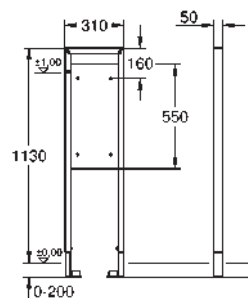

38 559 001

chrome

188.00

Rapid SL Fixing element

to fix **support** for the disabled in
lightweight studded wall partitions
or on-the-wall installations

1.13 m installation height

0.31 m wide

powder coated steel frame
waterproof plywood
fixing material

without accessories for on-the-wall installation