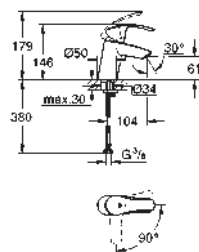

32 154 002

chrome

88.00

Eurosmart
Single-lever basin mixer 1/2"

S-Size
single hole installation

metal lever

GROHE SilkMove ES 35 mm ceramic cartridge
with energy saving function via cold start
adjustable flow rate limiter
with temperature limiter

GROHE StarLight chrome finish

GROHE EcoJoy mousseur 5.7 l/min

GROHE QuickFix rapid installation system

smooth body
flexible connection hoses