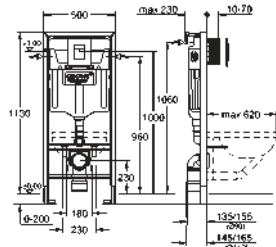

Rapid SL 4-in-1 set for WC flushing cistern GD 2

1.13 m installation height

for on-the-wall installations or studded walls powder coated steel frame, self-supporting for dry-cladding, completely pre-assembled with fixed connections quick adjustment, lockable, fixing material TÜV approved

2 WC fixing bolts, fixing device for ceramic WC ceramics with small bearing area (less than 205 mm) require additional accessory 38 779 000

distance of fixing bolts 180/230 mm outlet bend Ø 90 mm, depth adjustable reducer Ø 90/110 mm

inlet and outlet connecting set

flushing cistern GD 2, 6 - 9 l

adjustment ex factory 6 l and 3 l

pneumatic discharge valve offering 3 modes of operation: dual flush or start/stop or single flush water supply from left/right or back

low noise (group I acc. to

German Noise Specification) insulated against condensation

1/2" water supply connection including integrated angle valve and push fit flexible hose union

no tools required for the installation of the inspection shaft incl. protection during construction phase

for vertical or horizontal use accessories for on-the-wall installation

including wall plate Skate Cosmopolitan

vertical and horizontal installation

156 x 197 mm, chrome, made of ABS

GROHE StarLight chrome finish

WC set for noise protection