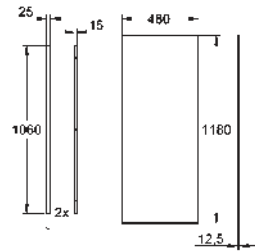

38 630 001

chrome

64.00

Rapid SL Cladding
for bidet, urinal elements or between
elements
1.13 m installation height
gypsum fibre boards 1190 x 480 x 12.5 mm
without cut-outs
self-tapping screws
2 zinc coated support angles with
fixing screws