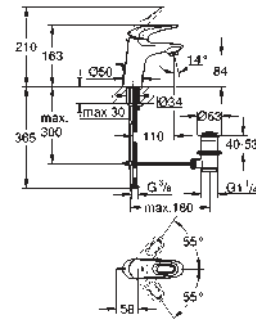

GROHE EUROSTYLE

Ref. No.

Colour

Price netto (€)

33 558 003
33 558 LS3

chrome
moon white/chrome

115.00
149.00

Eurostyle
Single-lever basin mixer 1/2"
S-Size
single hole installation
loop metal lever
GROHE SilkMove 35 mm ceramic cartridge
adjustable flow rate limiter
with temperature limiter
GROHE StarLight chrome finish
GROHE EcoJoy mousseur 5.7 l/min
GROHE QuickFix rapid installation system
pop-up waste set 1 1/4"
flexible connection hoses