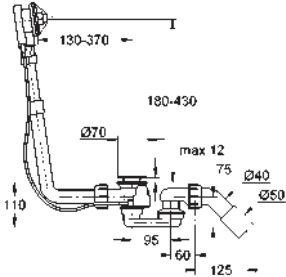

GROHE TALENTOFILL

Ref. No.

Colour

Price netto (€)

28 943 000

chrome

87.00

Talento
Pop-up bath waste and overflow
set for special baths
with bowden cable
without finishing trim set
bottle trap
45° waste elbow