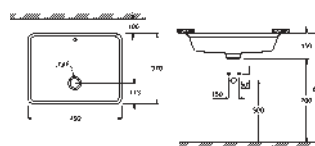

39 480 00H

alpine white

*

Cube Ceramic Under-counter wash basin 50
installation from below
with overflow
492 x 370 mm
including fixation set
fine fire clay
PureGuard anti stick coating and anti bacterial glazing

new