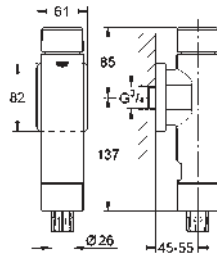

GROHE WC FLUSH VALVES

Ref. No. Colour Price netto (€)

37 347 000 chrome 213.00

Rondo A.S.
Flush valve for WC
¾"
brass
GROHE StarLight chrome finish
for wash-down and wash-out bowls
control cap and connection to
plastic flush pipe
with flow rate adjustment
6 l flush
with escutcheon
flow pressure min 1.2 bar
operating pressure max 5 bar
low noise (group I acc. to
German Noise Specification)