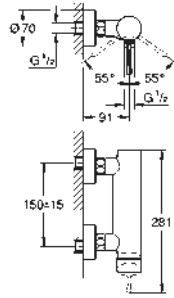

Ref. No. Colour Price netto (€)

33 636 001	chrome	171.00
33 636 DC1	supersteel	230.00
33 636 BE1	polished nickel	208.00
33 636 EN1	brushed nickel	208.00
33 636 GL1	cool sunrise	208.00
33 636 GN1	brushed cool sunrise	208.00
33 636 DA1	warm sunset	208.00
33 636 DL1	brushed warm sunset	208.00
33 636 A01	hard graphite	208.00
33 636 AL1	brushed hard graphite	208.00

Essence
Single-lever shower mixer 1/2"
wall mounted
metal lever
GROHE SilkMove 35 mm ceramic cartridge
with temperature limiter
GROHE StarLight chrome finish
shower outlet 1/2"
integrated non-return valve
S-unions
protected against backflow
min. recommended pressure 1.0 bar