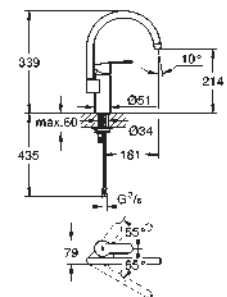

30 221 002

chrome

143.00

Eurostyle Cosmopolitan
Single-lever sink mixer 1/2"
high spout
single hole installation
GROHE StarLight finish
GROHE SilkMove 35 mm ceramic cartridge
mousseur
adjustable flow rate limiter
swivel tubular spout
adjustable swivel area 0° / 150° / 360°
flexible connection hoses
rapid installation system
integrated temperature limiter