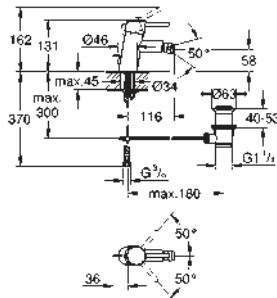

32 208 001 **chrome** **138.00**
Concetto
Single-lever bidet mixer 1/2"
S-Size
single hole installation
metal lever
GROHE SilkMove 28 mm ceramic cartridge
with temperature limiter
GROHE StarLight chrome finish
GROHE QuickFix installation system
with centering support
ball-joint mousseur
pop-up waste set 1 1/4"
flexible connection hoses
acoustic group I in accordance with DIN 4109

32 209 001 **chrome** **134.00**
ditto, with retractable chain