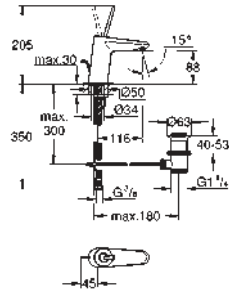

GROHE EURODISC JOY

Ref. No. Colour Price netto (€)

23 425 000 chrome 188.00
23 425 LS0 moon white/chrome 244.00

Eurodisc Joy
Single-lever basin mixer 1/2"
S-Size
single hole installation
metal lever
GROHE FeatherControl Joystick cartridge
GROHE StarLight chrome finish
GROHE EcoJoy SpeedClean mousseur 5.7 l/min
GROHE QuickFix Plus installation system
pop-up waste set 1 1/4"
flexible connection hoses