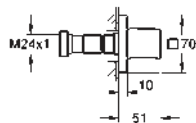

Grotherm F
Single volume control trim
for use with rough-in box 35 028 000 (1/2" connections) /
35 029 000 (1/2" NPT connections)
sold separately
GROHE StarLight chrome finish
metal handle for volume control
metal wall escutcheon with hidden fixing and hidden sealing
for use with rough-in valve (35 029)

35 028 000 chrome 132.00
GROHE Rapido C rough-in box for single volume control