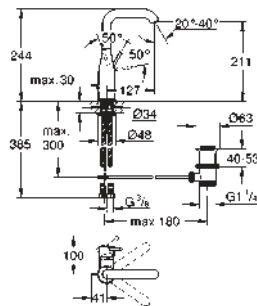

32 628 001 **chrome** 199.00
32 628 DC1 **supersteel** 258.00
32 628 BE1 **polished nickel** 242.00
32 628 EN1 **brushed nickel** 242.00
32 628 GL1 **cool sunrise** 242.00
32 628 GN1 **brushed cool sunrise** 242.00
32 628 DA1 **warm sunset** 242.00
32 628 DL1 **brushed warm sunset** 242.00
32 628 A01 **hard graphite** 242.00
32 628 AL1 **brushed hard graphite** 242.00

Essence
Single-lever basin mixer 1/2"
L-Size
single hole installation
metal lever
GROHE SilkMove 28 mm ceramic cartridge
with temperature limiter
GROHE StarLight chrome finish
GROHE EcoJoy mousseur 5.7 l/min
GROHE AquaGuide adjustable mousseur
GROHE QuickFix Plus installation system
swivel spout with mousseur and stop limiter
pop-up waste set 1 1/4"
flexible connection hoses
min. recommended pressure 1.0 bar