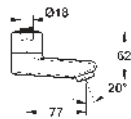

Spout
length
77 mm
GROHE StarLight chrome finish

13 137 000 chrome 186.00
Length 115 mm

13 138 000 chrome 233.00
Length 175 mm

SPECIAL FITTINGS