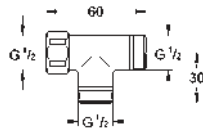

T connection, 1/2"
for connection to shower and bath/shower- mixer
union nut 1/2"
2 connections 1/2" for the shower hose or drain valves
GROHE StarLight chrome finish

28 988 000 chrome 59.00