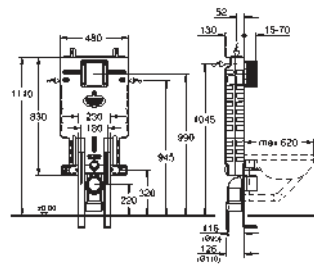

38 642 001

chrome

198.00

**Uniset for WC
flushing cistern GD 2**
sound-insulating EPS module for
masonry-in
830 x 470 x 130 mm
rail adaptors for modular fixing
wall rail with fixing accessories for
single installation
2 WC fixing bolts
distance of fixing bolts 180/230 mm
fixing device for ceramic
outlet bend Ø 90 mm
depth adjustable
reducer Ø 90/110 mm
flushing cistern GD 2, 6 - 9 I
inlet and outlet connecting set
adjustment ex factory 6 l and 3 l
pneumatic discharge valve offering 3 modes of
operation: dual flush or start/stop or single flush
water supply from left/right/back or top
low noise (group I acc. to
German Noise Specification)
insulated against condensation
1/2" water supply connection including
integrated angle valve and push fit
flexible hose union
no tools required for the installation
of the inspection shaft incl. protection
during construction phase
for vertical or horizontal use
with support feet
preparation for shower toilets with additional
accessory 40 899 000 (sold separately)
for mounting of small flush plates please order
revision shaft 40 911 000 (sold separately)