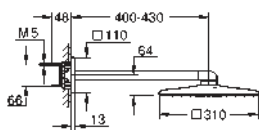

GROHE HEAD AND SIDE SHOWERS

Ref. No. Colour Price netto (€)

26 479 LSO moon white 603.00

Rainshower 310 SmartActive Cube
Head shower set 430 mm, 2 sprays

consisting of:
head shower Rainshower 310 SmartActive Cube, spray plate moon white
2 spray patterns:
GROHE PureRain, ActiveRain
horizontal 430 mm shower arm
GROHE DreamSpray perfect spray pattern
GROHE StarLight finish
SpeedClean anti-lime system
Inner WaterGuide for a longer life
requires rough-in set 26 483 000 or 26 484 000 - to be ordered separately