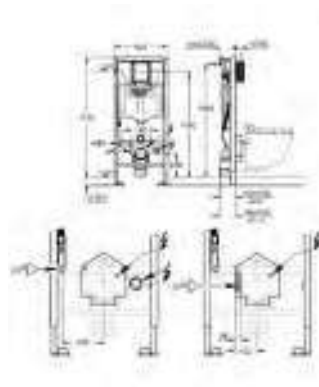

Rapid SL for GROHE Sensia shower WCs

flushing cistern GD 2 with connections for GROHE Sensia shower toilets (Sensia IGS/Sensia Arena)

1.13 m installation height

for on-the-wall installations or studed walls
powder coated steel frame, self-supporting
for dry-cladding, completely pre-assembled
with fixed connections
quick adjustment, lockable