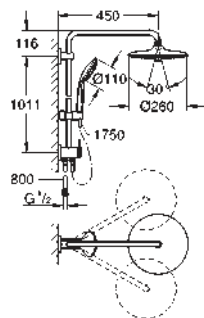

Euphoria System

Shower system with single lever bath mixer for wall mounting

consisting of:

horizontal swivable 450 mm shower arm
exposed single-lever bath mixer with diverter handle
separate diverter for hand shower
gliding element
Silverflex shower hose 1750 mm (28 388 000)
GROHE SilkMove 35 mm ceramic cartridge
GROHE StarLight chrome finish
Inner WaterGuide for a longer life
Twistfree to prevent hose from twisting
suitable for instantaneous heaters
from 18 kW/h
minimum flow rate 7 l/min.
min. recommended pressure 1.0 bar
head and hand shower must be ordered separately

new