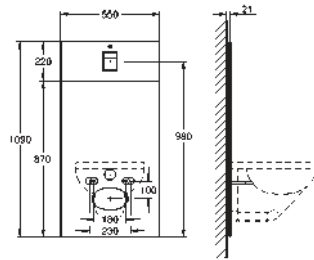

39 374 LS0

moon white

748.00

Rapid SL with glass module

for Rapid SL / Uniset

with flushing cistern GD 2

for connecting shower toilet Sensia Arena

or common wall-hung WCs

for tiled/plastered walls

two-piece glass cover made of tempered safety glass (8 mm)

upper part removable for maintenance

flush plate Skate Cosmopolitan, chrome, flush plate

is kept flush with glass cover

HPL mounting plate with hole pattern for all connections

mounting plate with concealed water connection

for shower toilet Sensia Arena

mounting plate with with quality edges in silver finish

set for noise protection

including accessory for mounting glass plate and WC ceramic