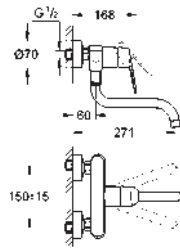

GROHE EURODISC COSMOPOLITAN

Ref. No.

Colour

Price netto (€)

33 772 002

chrome

217.00

Eurodisc Cosmopolitan
Single-lever sink mixer 1/2"
wall mounted

GROHE StarLight finish
GROHE SilkMove 46 mm ceramic cartridge
mousseur
adjustable flow rate limiter
swivel tubular spout
selectable swivel area : 0° / 150°
projection 211 mm
S-unions