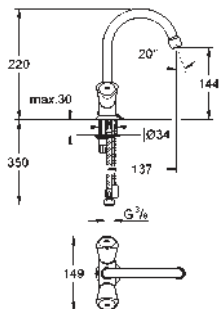

21 338 001

chrome

113.00

Costa S
One-hole basin mixer, 1/2"
metal handles
heat-insulated
screwable
Carbodur headpart
swivel tubular spout with mousseur
retractable chain
flexible connection hoses
GROHE StarLight chrome finish