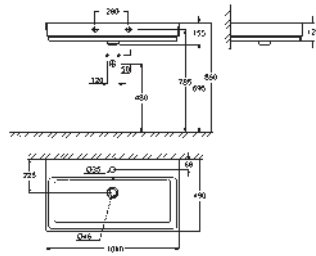

GROHE CUBE CERAMIC

Ref. No.

Colour

Price netto (€)

new

39 386 00H

alpine white

*

Cube Ceramic Wash basin 100

wall hung
1 hole punched, 2 holes pre-punched
with overflow
1010 x 490 mm
fine fire clay

PureGuard anti stick coating and anti bacterial glazing

new