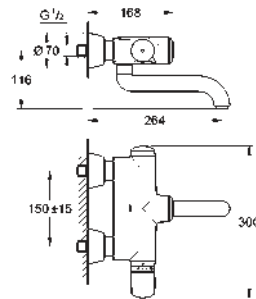

Europlus E
Infrared electronic wash basin thermostat, 1/2"
with infrared sensor for bi-directional communication for monitoring, configuration and service purpose
wall mounted
6 V lithium-battery, type CR-P2
battery lifetime: approx. 7 years (150 actuations a day)
3 modi to start mixer: hand-hand, hand-body or body-body reflection
temperature scale handle with safety stop between 35°C and 45°C
laminar flow straightener 9 l/min.
non-return valve
dirt strainers
swivel cast spout
192 mm
projection 264 mm
swivel range stop at 130°, lockable
multistage battery status display
7 pre-set programs:
auto flush
thermal disinfection
cleaning mode
additional functions and precise settings
by remote control 36 407
CE approved
acoustic group I in accordance with DIN 4109
type of protection IP 69K
min. recommended pressure 1.0 bar

36 240 001 chrome 1,220.00
ditto, swivel cast spout 160 mm, projection 232 mm

36 407 001 chrome 299.00