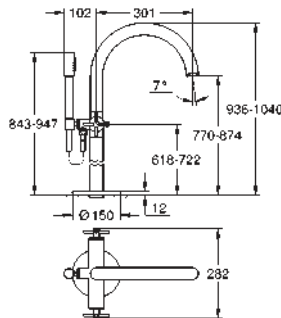

GROHE ATRIO

Ref. No.

Colour

Price netto (€)

new

25 044 003
25 044 DC3
25 044 AL3

chrome *
supersteel *
brushed hard graphite *

Atrio

Bath mixer 1/2"

floor-mounted installation with high pillar unions (765 mm) set for final installation for 45 984 001 without roughing-in-set ceramic headparts 1/2", 90° GROHE StarLight chrome finish automatic diverter: bath/shower swivel tubular spout with mousseur and stop limiter projection 301 mm integrated non-return valve in the shower outlet 1/2" hand shower Sena Stick (26 465) with shower holder Silverflex shower hose 1 250 mm (28 362) protected against backflow with cross handles Two different sets of caps included. One set with „H" and „C" marking, one set without marking.