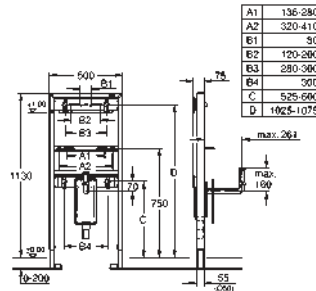

GROHE RAPID SL FOR WASH BASIN AND BIDET

Ref. No.

Colour

Price netto (€)

38 625 001

chrome

282.00

Rapid SL for wash basin
for single hole installation or
wall mounted fittings
1.13 m installation height
with concealed trap
Ø 50 mm

for on-the-wall installations or studded walls
powder coated steel frame, self-supporting
for dry-cladding, completely pre-assembled
with fixed connections
single installation or fitting to a rail
quick adjustment, lockable
fixing material
TÜV approved
wash basin fixing bolts M10 with
fixing device for ceramic
variable distance of fixing bolts
2 noise protected fitting connections 1/2"
concealed syphon
for concealed wall installation
including wall plate, stainless steel
including adjustable brass outlet bend
chrome plated
height adjustable
without accessories for on-the-wall installation