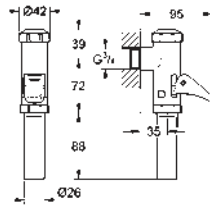

37 141 000 chrome 90.00

DAL-Full-automatic flush valve for WC
¾"
brass
GROHE StarLight chrome finish
for wash-down and wash-out bowls
with automatic flow rate
flow pressure range from 1.2 - 5.0 bar
low noise (group II according to
German noise specification)