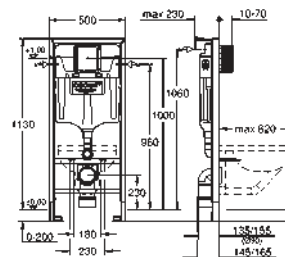

**Rapid SL for WC
flushing cistern GD 2
1.13 m installation height**

for on-the-wall installations or studed walls
powder coated steel frame, self-supporting
for dry-cladding, completely pre-assembled
with fixed connections
quick adjustment, lockable
fixing material
TÜV approved
2 WC fixing bolts
fixing device for ceramic
WC ceramics with small bearing area (less than 205 mm)
require additional accessory 38 779 000
distance of fixing bolts 180/230 mm
outlet bend Ø 90 mm
depth adjustable
reducer Ø 90/110 mm
inlet and outlet connecting set
flushing cistern GD 2, 6 - 9 I
adjustment ex factory 6 l and 3 l
pneumatic discharge valve offering 3 modes of
operation: dual flush or start/stop or single flush
water supply from left/right or back
low noise (group I acc. to
German Noise Specification)
insulated against condensation
1/2" water supply connection including
integrated angle valve and push fit
flexible hose union
no tools required for the installation
of the inspection shaft incl. protection
during construction phase
for vertical or horizontal use
accessories for on-the-wall installation
for mounting of small flush plates please order
revision shaft 40 911 000 (sold separately)

INSTALLATION
SYSTEMS