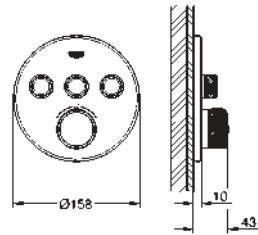

GROHE ATRIO

Ref. No. Colour Price netto (€)

new

29 121 000	chrome	500.00
29 121 DC0	supersteel	*
29 121 AL0	brushed hard graphite	*

Grotherm SmartControl
Thermostat for concealed installation with 3 valves
set for final installation for
GROHE Rapido SmartBox 35 600 000
metal wall escutcheon with **GROHE QuickFix**
(covered escutcheon and shaft sealing, covered
fixing), retroactively 6° adjustable
GROHE StarLight chrome finish
GROHE SmartControl push for ON-OFF, turn for
volume adjustment from EcoJoy to full flow, exchangeable symbols
GROHE TurboStat compact cartridge
with wax thermoelement
GROHE SafeStop at 38°C
GROHE SafeStop Plus optional temperature limiter at 43°C included
built-in non return valves and dirt strainers
multiple outlets can be run simultaneously
without roughing-in-set
flow performance:
outlet A = 23 l/min
outlet B = 27 l/min
outlet C = 23 l/min

new

29 122 000	chrome	305.00
29 122 DC0	supersteel	*
29 122 AL0	brushed hard graphite	*