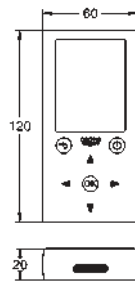

Remote control
for all GROHE one eye infra-red products as of 06/2015 and GROHE Blue Home
monitoring
consumption and usage data
thermal disinfection cycles (infrared faucets)
auto flush cycles (infrared faucets)
cleaning mode cycles (GROHE Blue Home)
filter and CO₂ capacity (GROHE Blue Home)
configuration
cleaning mode on/off
thermal disinfection (infrared faucets)
detection range
shut off delay (infrared faucets)
auto flush (infrared faucets)
filter capacity (GROHE Blue Home)
service
send and save profile
reset to factory or user settings
filter capacity (GROHE Blue Home)
demo mode
error codes (GROHE Blue Home)
3 x 1.5 V AAA DC battery supply

SPECIAL FITTINGS