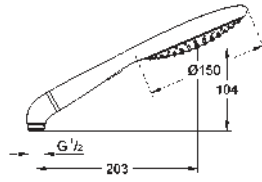

GROHE RAINSHOWER SOLO

Ref. No. Colour Price netto (€)

27 272 000 chrome 112.00

Rainshower Solo 150
Hand shower 2 sprays
eco function (reduction of flow rate)
elbow adapter for the combination of hand showers with shower sets
GROHE EcoJoy technology for less water and perfect flow
GROHE DreamSpray perfect spray pattern
GROHE StarLight chrome finish
SpeedClean anti-lime system
Inner WaterGuide for a longer life
suitable for instantaneous heater