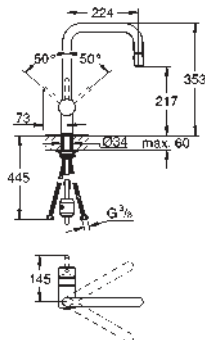

Minta
Single-lever sink mixer 1/2"
U - spout
single hole installation
GROHE StarLight finish
GROHE SilkMove 46 mm ceramic cartridge
flow strainer
pull-out laminar spray
diverter: laminar spray/SpeedClean shower jet
automatic return to laminar spray
adjustable flow rate limiter
swivel tubular spout, swivel area 360°
integrated non-return valve
protected against backflow
flexible connection hoses
rapid installation system
min. recommended pressure 1.0 bar

40 684 000
40 684 DC0

chrome
supersteel

53.00
*

Minta
Lever
for Minta single lever sink mixer