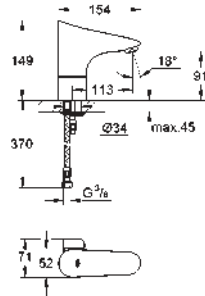

36 207 001 chrome 537.00

Europlus E
Infra-red electronic basin mixer 1/2" with mixing device and adjustable temperature limiter
with infrared sensor for bi-directional communication for monitoring, configuration and service purpose
6 V lithium-battery, type CR-P2
battery lifetime: approx. 7 years (150 actuations a day)
GROHE EcoJoy mousseur 5.7 l/min
non-return valve
dirt strainers
solenoid valve
rapid installation system
multistage battery status display
7 pre-set programs:
auto flush
thermal disinfection
cleaning mode
additional functions and precise settings
by remote control 36 407
CE approved
acoustic group I in accordance with DIN 4109
type of protection faucet IP 59K

36 208 001 chrome 493.00
ditto, without mixing device

36 236 001 chrome 587.00